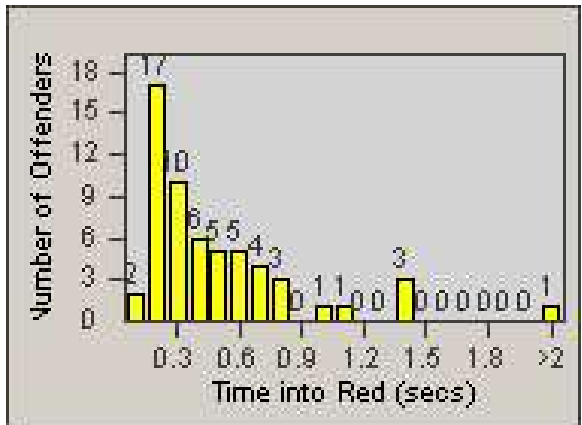

Redflex Redlight Offender Statistics

CONTRACT: Bakersfield
 DATE FROM: 1/Jan/2006

LOCATION: BA-OSBE-01 Oswell
 DATE TO: 31/Jan/2006

LANE 1

LANE 2

LANE 3

Redflex Redlight Offender Statistics

CONTRACT: Bakersfield
 DATE FROM: 1/Jan/2006

LOCATION: BA-OSBE-01 Oswell
 DATE TO: 31/Jan/2006

LANE 4

LANE TOTAL

Redflex Redlight Offender Statistics

CONTRACT: Bakersfield
 DATE FROM: 1/Jan/2006

LOCATION: BA-OSBE-01 Oswell
 DATE TO: 31/Jan/2006