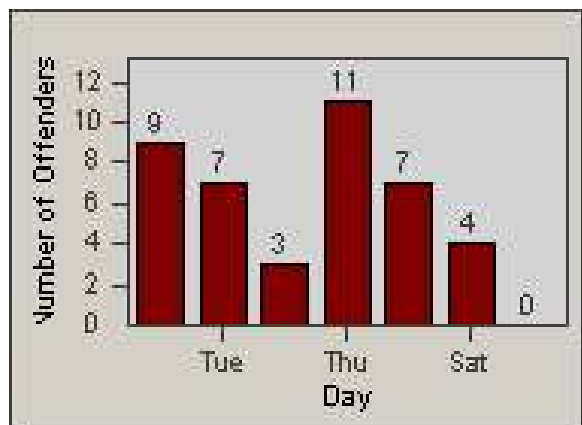

Redflex Redlight Offender Statistics

CONTRACT: Bakersfield
 DATE FROM: 1/Jan/2006

LOCATION: BA-OSBE-01 Oswell
 DATE TO: 31/Jan/2006

LANE 1

LANE 2

LANE 3

Redflex Redlight Offender Statistics

CONTRACT: Bakersfield
 DATE FROM: 1/Jan/2006

LOCATION: BA-OSBE-01 Oswell
 DATE TO: 31/Jan/2006

LANE 4

LANE TOTAL

Redflex Redlight Offender Statistics

CONTRACT: Bakersfield
 DATE FROM: 1/Jan/2006

LOCATION: BA-OSBE-01 Oswell
 DATE TO: 31/Jan/2006