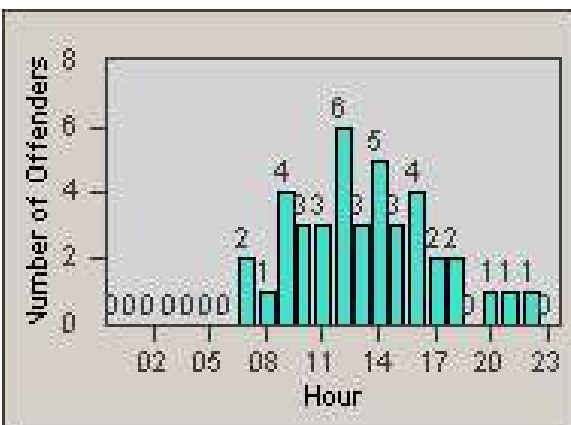

Redflex Redlight Offender Statistics

CONTRACT: Bakersfield
 DATE FROM: 1/Jan/2006

LOCATION: BA-OSBE-01 Oswell
 DATE TO: 31/Jan/2006

LANE 1

LANE 2

LANE 3

Redflex Redlight Offender Statistics

CONTRACT: Bakersfield
 DATE FROM: 1/Jan/2006

LOCATION: BA-OSBE-01 Oswell
 DATE TO: 31/Jan/2006

LANE 4

LANE TOTAL

Redflex Redlight Offender Statistics

CONTRACT: Bakersfield
 DATE FROM: 1/Jan/2006

LOCATION: BA-OSBE-01 Oswell
 DATE TO: 31/Jan/2006