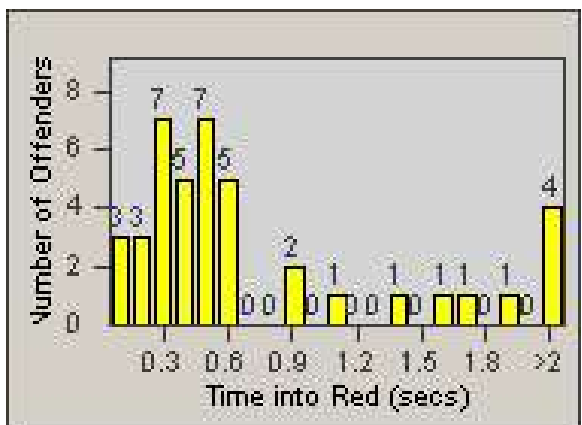

Redflex Redlight Offender Statistics

CONTRACT: Bakersfield
 DATE FROM: 1/Jan/2006

LOCATION: BA-OSBE-01 Oswell
 DATE TO: 31/Jan/2006

LANE 1

LANE 2

LANE 3

Redflex Redlight Offender Statistics

CONTRACT: Bakersfield
 DATE FROM: 1/Jan/2006

LOCATION: BA-OSBE-01 Oswell
 DATE TO: 31/Jan/2006

LANE 4

LANE TOTAL

Redflex Redlight Offender Statistics

CONTRACT: Bakersfield
 DATE FROM: 1/Jan/2006

LOCATION: BA-OSBE-01 Oswell
 DATE TO: 31/Jan/2006