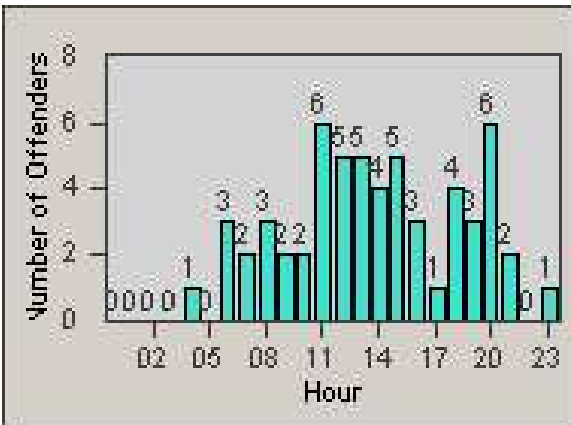

Redflex Redlight Offender Statistics

CONTRACT: Bakersfield
 DATE FROM: 1/Jan/2006

LOCATION: BA-OSBE-01 Oswell
 DATE TO: 31/Jan/2006

LANE 1

LANE 2

LANE 3

Redflex Redlight Offender Statistics

CONTRACT: Bakersfield
 DATE FROM: 1/Jan/2006

LOCATION: BA-OSBE-01 Oswell
 DATE TO: 31/Jan/2006

LANE 4

LANE TOTAL

Redflex Redlight Offender Statistics

CONTRACT: Bakersfield
 DATE FROM: 1/Jan/2006

LOCATION: BA-OSBE-01 Oswell
 DATE TO: 31/Jan/2006