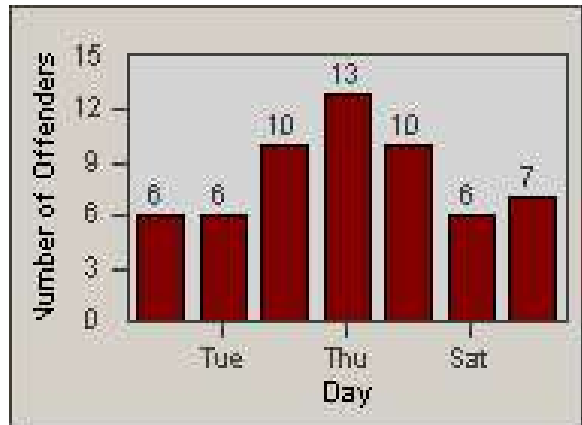

Redflex Redlight Offender Statistics

CONTRACT: Bakersfield
 DATE FROM: 1/Jan/2006

LOCATION: BA-OSBE-01 Oswell
 DATE TO: 31/Jan/2006

LANE 1

LANE 2

LANE 3

Redflex Redlight Offender Statistics

CONTRACT: Bakersfield
 DATE FROM: 1/Jan/2006

LOCATION: BA-OSBE-01 Oswell
 DATE TO: 31/Jan/2006

LANE 4

LANE TOTAL

Redflex Redlight Offender Statistics

CONTRACT: Bakersfield
 DATE FROM: 1/Jan/2006

LOCATION: BA-OSBE-01 Oswell
 DATE TO: 31/Jan/2006