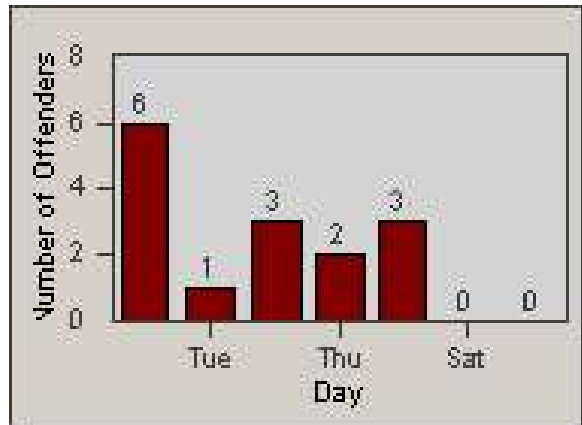

Redflex Redlight Offender Statistics

CONTRACT: Bakersfield
 DATE FROM: 1/Jan/2006

LOCATION: BA-COTR-03 Coffee
 DATE TO: 31/Jan/2006

LANE 1

LANE 2

LANE 3

Redflex Redlight Offender Statistics

CONTRACT: Bakersfield
 DATE FROM: 1/Jan/2006

LOCATION: BA-COTR-03 Coffee
 DATE TO: 31/Jan/2006

LANE 4

LANE TOTAL

Redflex Redlight Offender Statistics

CONTRACT: Bakersfield
 DATE FROM: 1/Jan/2006

LOCATION: BA-COTR-03 Coffee
 DATE TO: 31/Jan/2006