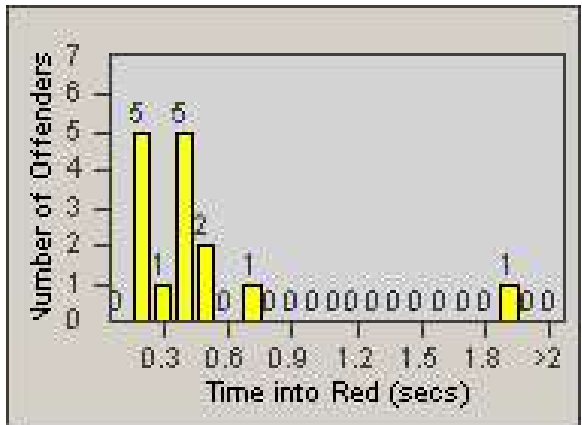

Redflex Redlight Offender Statistics

CONTRACT: Bakersfield
 DATE FROM: 1/Jan/2006

LOCATION: BA-COTR-03 Coffee
 DATE TO: 31/Jan/2006

LANE 1

LANE 2

LANE 3

Redflex Redlight Offender Statistics

CONTRACT: Bakersfield
 DATE FROM: 1/Jan/2006

LOCATION: BA-COTR-03 Coffee
 DATE TO: 31/Jan/2006

LANE 4

LANE TOTAL

Redflex Redlight Offender Statistics

CONTRACT: Bakersfield
 DATE FROM: 1/Jan/2006

LOCATION: BA-COTR-03 Coffee
 DATE TO: 31/Jan/2006