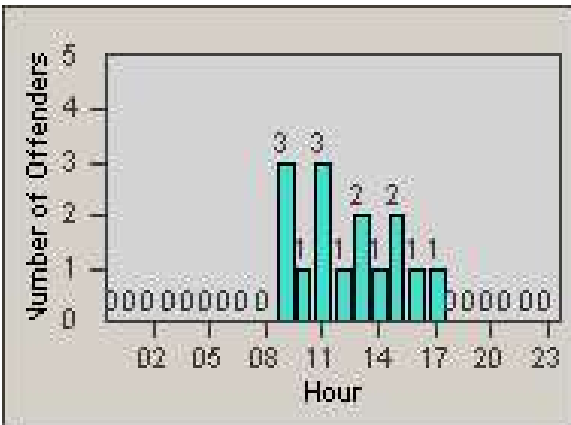

Redflex Redlight Offender Statistics

CONTRACT: Bakersfield
 DATE FROM: 1/Jan/2006

LOCATION: BA-COTR-03 Coffee
 DATE TO: 31/Jan/2006

LANE 1

LANE 2

LANE 3

Redflex Redlight Offender Statistics

CONTRACT: Bakersfield
 DATE FROM: 1/Jan/2006

LOCATION: BA-COTR-03 Coffee
 DATE TO: 31/Jan/2006

LANE 4

LANE TOTAL

Redflex Redlight Offender Statistics

CONTRACT: Bakersfield
 DATE FROM: 1/Jan/2006

LOCATION: BA-COTR-03 Coffee
 DATE TO: 31/Jan/2006