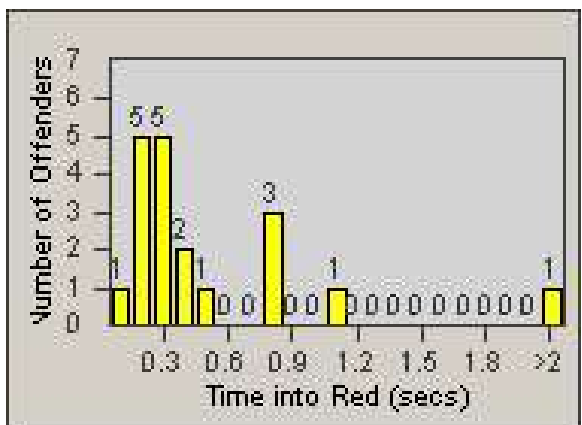

Redflex Redlight Offender Statistics

CONTRACT: Bakersfield
 DATE FROM: 1/Jan/2006

LOCATION: BA-COTR-03 Coffee
 DATE TO: 31/Jan/2006

LANE 1

LANE 2

LANE 3

Redflex Redlight Offender Statistics

CONTRACT: Bakersfield
 DATE FROM: 1/Jan/2006

LOCATION: BA-COTR-03 Coffee
 DATE TO: 31/Jan/2006

LANE 4

LANE TOTAL

Redflex Redlight Offender Statistics

CONTRACT: Bakersfield
 DATE FROM: 1/Jan/2006

LOCATION: BA-COTR-03 Coffee
 DATE TO: 31/Jan/2006