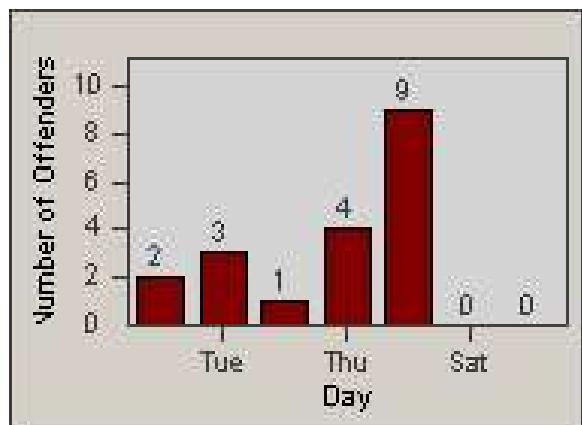

Redflex Redlight Offender Statistics

CONTRACT: Bakersfield
 DATE FROM: 1/Jan/2006

LOCATION: BA-COTR-03 Coffee
 DATE TO: 31/Jan/2006

LANE 1

LANE 2

LANE 3

Redflex Redlight Offender Statistics

CONTRACT: Bakersfield
 DATE FROM: 1/Jan/2006

LOCATION: BA-COTR-03 Coffee
 DATE TO: 31/Jan/2006

LANE 4

LANE TOTAL

Redflex Redlight Offender Statistics

CONTRACT: Bakersfield
 DATE FROM: 1/Jan/2006

LOCATION: BA-COTR-03 Coffee
 DATE TO: 31/Jan/2006