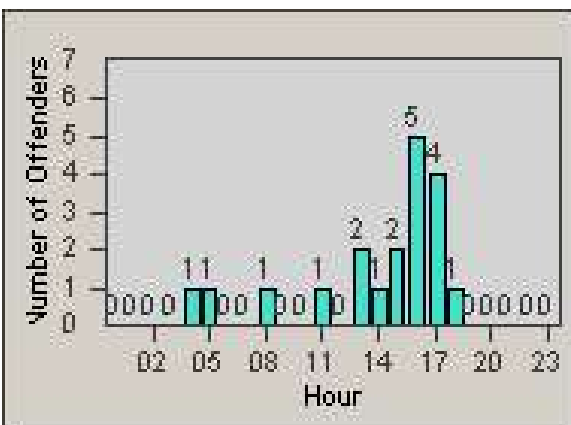

Redflex Redlight Offender Statistics

CONTRACT: Bakersfield
 DATE FROM: 1/Jan/2006

LOCATION: BA-COTR-03 Coffee
 DATE TO: 31/Jan/2006

LANE 1

LANE 2

LANE 3

Redflex Redlight Offender Statistics

CONTRACT: Bakersfield
 DATE FROM: 1/Jan/2006

LOCATION: BA-COTR-03 Coffee
 DATE TO: 31/Jan/2006

LANE 4

LANE TOTAL

Redflex Redlight Offender Statistics

CONTRACT: Bakersfield
 DATE FROM: 1/Jan/2006

LOCATION: BA-COTR-03 Coffee
 DATE TO: 31/Jan/2006