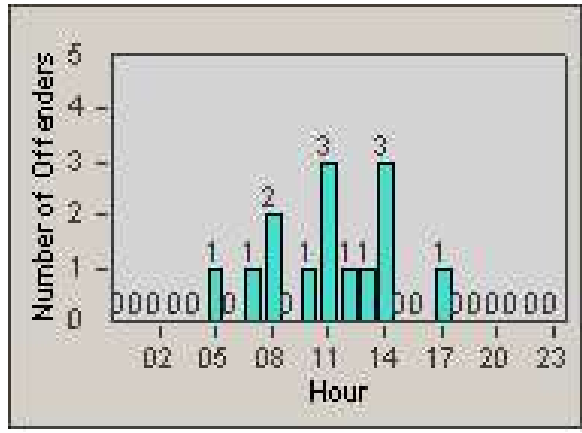

# Redflex Redlight Offender Statistics

CONTRACT: Bakersfield  
 DATE FROM: 1/Jan/2006

LOCATION: BA-MI99-01 Ming  
 DATE TO: 31/Jan/2006

LANE 1

LANE 2

LANE 3

# Redflex Redlight Offender Statistics

CONTRACT: Bakersfield  
 DATE FROM: 1/Jan/2006

LOCATION: BA-MI99-01 Ming  
 DATE TO: 31/Jan/2006

LANE 4

LANE TOTAL

# Redflex Redlight Offender Statistics

CONTRACT: Bakersfield  
 DATE FROM: 1/Jan/2006

LOCATION: BA-MI99-01 Ming  
 DATE TO: 31/Jan/2006