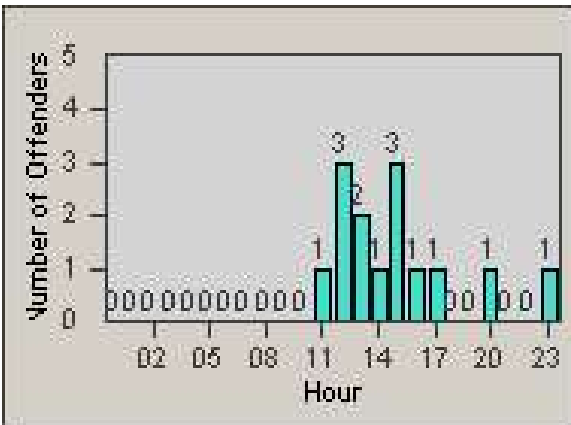

# Redflex Redlight Offender Statistics

CONTRACT: Bakersfield  
 DATE FROM: 1/Jan/2006

LOCATION: BA-MI99-01 Ming  
 DATE TO: 31/Jan/2006

LANE 1

LANE 2

LANE 3

# Redflex Redlight Offender Statistics

CONTRACT: Bakersfield  
 DATE FROM: 1/Jan/2006

LOCATION: BA-MI99-01 Ming  
 DATE TO: 31/Jan/2006

LANE 4

LANE TOTAL

# Redflex Redlight Offender Statistics

CONTRACT: Bakersfield  
 DATE FROM: 1/Jan/2006

LOCATION: BA-MI99-01 Ming  
 DATE TO: 31/Jan/2006