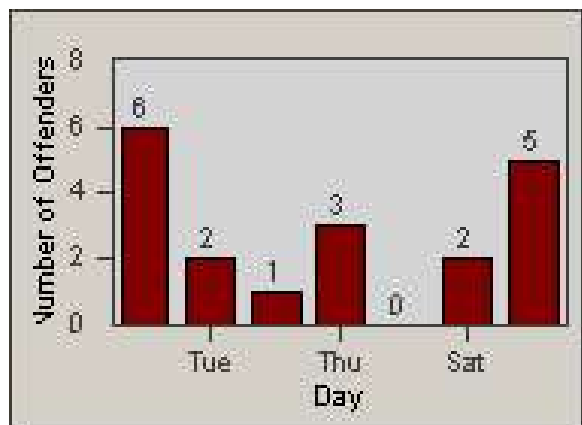

# Redflex Redlight Offender Statistics

CONTRACT: Bakersfield  
 DATE FROM: 1/Jan/2006

LOCATION: BA-MI99-01 Ming  
 DATE TO: 31/Jan/2006

LANE 1

LANE 2

LANE 3

# Redflex Redlight Offender Statistics

CONTRACT: Bakersfield  
 DATE FROM: 1/Jan/2006

LOCATION: BA-MI99-01 Ming  
 DATE TO: 31/Jan/2006

LANE 4

LANE TOTAL