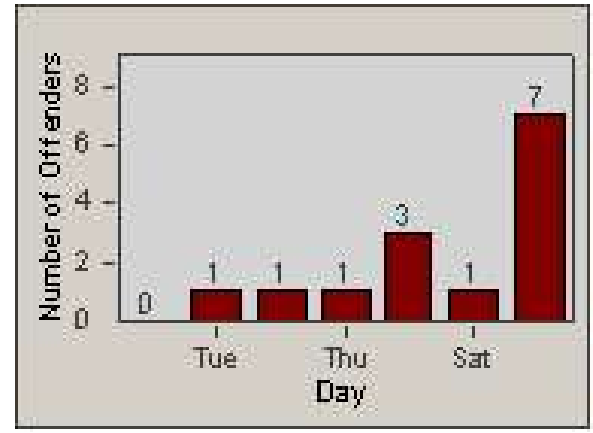

# Redflex Redlight Offender Statistics

CONTRACT: Bakersfield  
 DATE FROM: 1/Jan/2006

LOCATION: BA-MI99-01 Ming  
 DATE TO: 31/Jan/2006

LANE 1

LANE 2

LANE 3

# Redflex Redlight Offender Statistics

CONTRACT: Bakersfield  
 DATE FROM: 1/Jan/2006

LOCATION: BA-MI99-01 Ming  
 DATE TO: 31/Jan/2006

LANE 4

LANE TOTAL