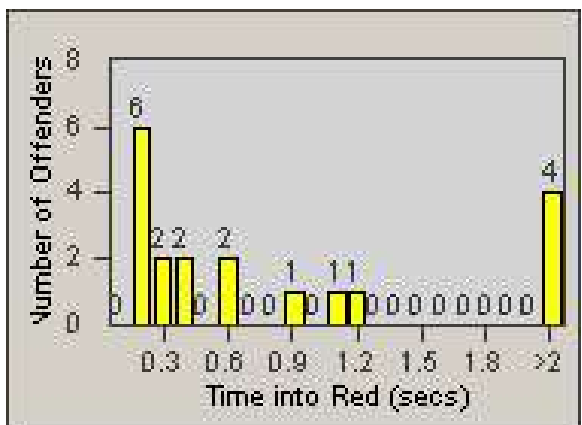

# Redflex Redlight Offender Statistics

CONTRACT: Bakersfield  
 DATE FROM: 1/Jan/2006

LOCATION: BA-MI99-01 Ming  
 DATE TO: 31/Jan/2006

LANE 1

LANE 2

LANE 3

# Redflex Redlight Offender Statistics

CONTRACT: Bakersfield  
 DATE FROM: 1/Jan/2006

LOCATION: BA-MI99-01 Ming  
 DATE TO: 31/Jan/2006

LANE 4

LANE TOTAL

# Redflex Redlight Offender Statistics

CONTRACT: Bakersfield  
 DATE FROM: 1/Jan/2006

LOCATION: BA-MI99-01 Ming  
 DATE TO: 31/Jan/2006