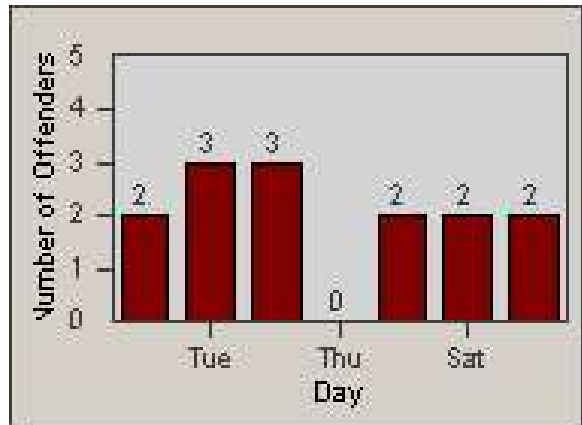

# Redflex Redlight Offender Statistics

CONTRACT: Bakersfield  
 DATE FROM: 1/Jan/2006

LOCATION: BA-MI99-01 Ming  
 DATE TO: 31/Jan/2006

LANE 1

LANE 2

LANE 3

# Redflex Redlight Offender Statistics

CONTRACT: Bakersfield  
 DATE FROM: 1/Jan/2006

LOCATION: BA-MI99-01 Ming  
 DATE TO: 31/Jan/2006

LANE 4

LANE TOTAL