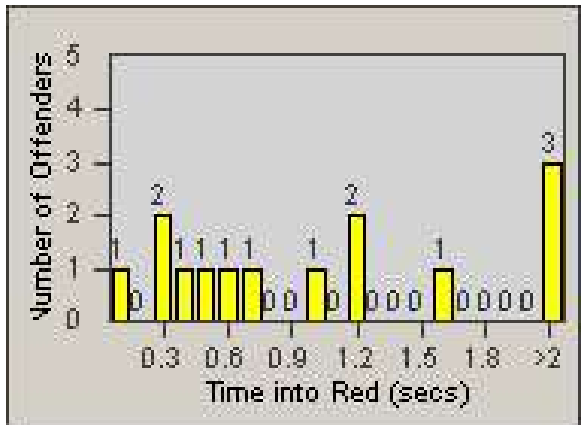

# Redflex Redlight Offender Statistics

CONTRACT: Bakersfield  
 DATE FROM: 1/Jan/2006

LOCATION: BA-MI99-01 Ming  
 DATE TO: 31/Jan/2006

LANE 1

LANE 2

LANE 3

# Redflex Redlight Offender Statistics

CONTRACT: Bakersfield  
 DATE FROM: 1/Jan/2006

LOCATION: BA-MI99-01 Ming  
 DATE TO: 31/Jan/2006

LANE 4

LANE TOTAL

# Redflex Redlight Offender Statistics

CONTRACT: Bakersfield  
 DATE FROM: 1/Jan/2006

LOCATION: BA-MI99-01 Ming  
 DATE TO: 31/Jan/2006