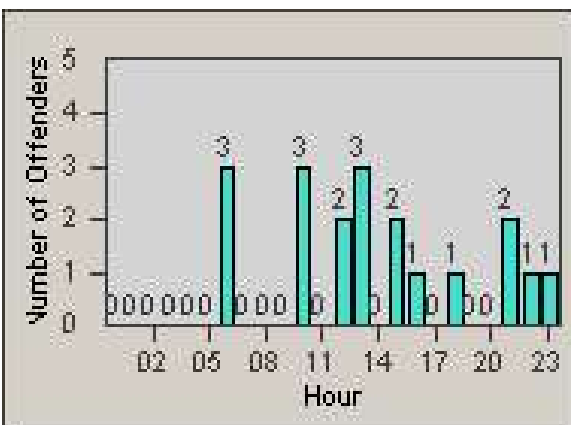

# Redflex Redlight Offender Statistics

CONTRACT: Bakersfield  
 DATE FROM: 1/Jan/2006

LOCATION: BA-MI99-01 Ming  
 DATE TO: 31/Jan/2006

LANE 1

LANE 2

LANE 3

# Redflex Redlight Offender Statistics

CONTRACT: Bakersfield  
 DATE FROM: 1/Jan/2006

LOCATION: BA-MI99-01 Ming  
 DATE TO: 31/Jan/2006

LANE 4

LANE TOTAL

# Redflex Redlight Offender Statistics

CONTRACT: Bakersfield  
 DATE FROM: 1/Jan/2006

LOCATION: BA-MI99-01 Ming  
 DATE TO: 31/Jan/2006