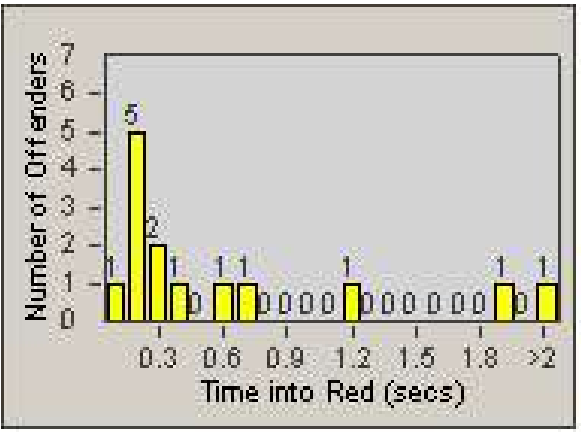

# Redflex Redlight Offender Statistics

CONTRACT: Bakersfield  
 DATE FROM: 1/Jan/2006

LOCATION: BA-MI99-01 Ming  
 DATE TO: 31/Jan/2006

LANE 1

LANE 2

LANE 3

# Redflex Redlight Offender Statistics

CONTRACT: Bakersfield  
 DATE FROM: 1/Jan/2006

LOCATION: BA-MI99-01 Ming  
 DATE TO: 31/Jan/2006

LANE 4

LANE TOTAL

# Redflex Redlight Offender Statistics

CONTRACT: Bakersfield  
 DATE FROM: 1/Jan/2006

LOCATION: BA-MI99-01 Ming  
 DATE TO: 31/Jan/2006