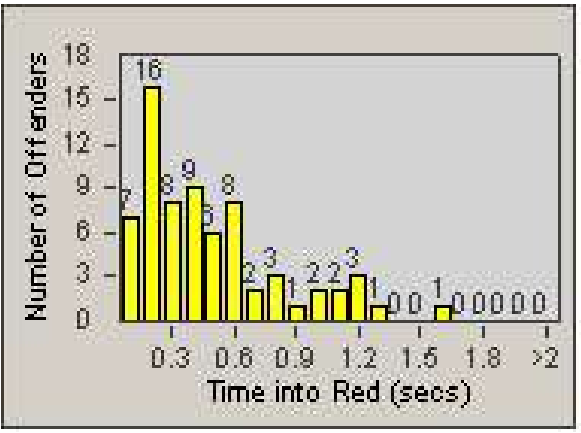

Redflex Redlight Offender Statistics

CONTRACT: Bakersfield
 DATE FROM: 1/Jan/2006

LOCATION: BA-MIRE-01 Ming
 DATE TO: 31/Jan/2006

LANE 1

LANE 2

LANE 3

Redflex Redlight Offender Statistics

CONTRACT: Bakersfield
 DATE FROM: 1/Jan/2006

LOCATION: BA-MIRE-01 Ming
 DATE TO: 31/Jan/2006

LANE 4

LANE TOTAL

Redflex Redlight Offender Statistics

CONTRACT: Bakersfield
 DATE FROM: 1/Jan/2006

LOCATION: BA-MIRE-01 Ming
 DATE TO: 31/Jan/2006