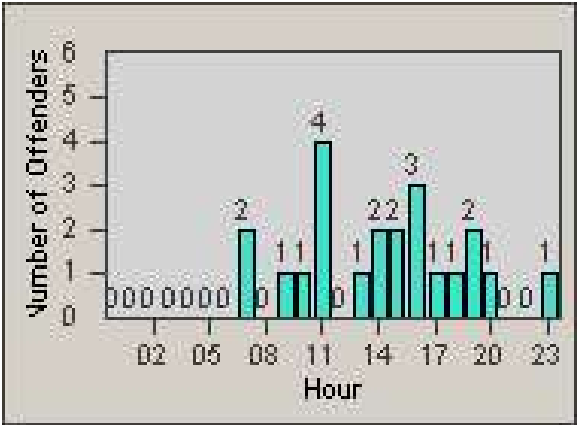

Redflex Redlight Offender Statistics

CONTRACT: Bakersfield
 DATE FROM: 1/Jan/2006

LOCATION: BA-MIRE-01 Ming
 DATE TO: 31/Jan/2006

LANE 1

LANE 2

LANE 3

Redflex Redlight Offender Statistics

CONTRACT: Bakersfield
 DATE FROM: 1/Jan/2006

LOCATION: BA-MIRE-01 Ming
 DATE TO: 31/Jan/2006

LANE 4

LANE TOTAL

Redflex Redlight Offender Statistics

CONTRACT: Bakersfield
 DATE FROM: 1/Jan/2006

LOCATION: BA-MIRE-01 Ming
 DATE TO: 31/Jan/2006