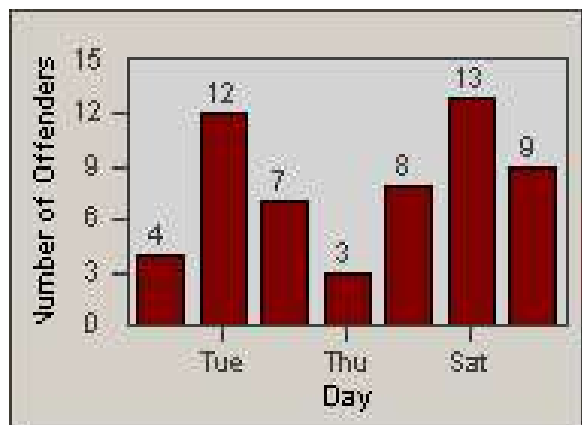

Redflex Redlight Offender Statistics

CONTRACT: Bakersfield
 DATE FROM: 1/Jan/2006

LOCATION: BA-MIRE-01 Ming
 DATE TO: 31/Jan/2006

LANE 1

LANE 2

LANE 3

Redflex Redlight Offender Statistics

CONTRACT: Bakersfield
 DATE FROM: 1/Jan/2006

LOCATION: BA-MIRE-01 Ming
 DATE TO: 31/Jan/2006

LANE 4

LANE TOTAL

Redflex Redlight Offender Statistics

CONTRACT: Bakersfield
 DATE FROM: 1/Jan/2006

LOCATION: BA-MIRE-01 Ming
 DATE TO: 31/Jan/2006