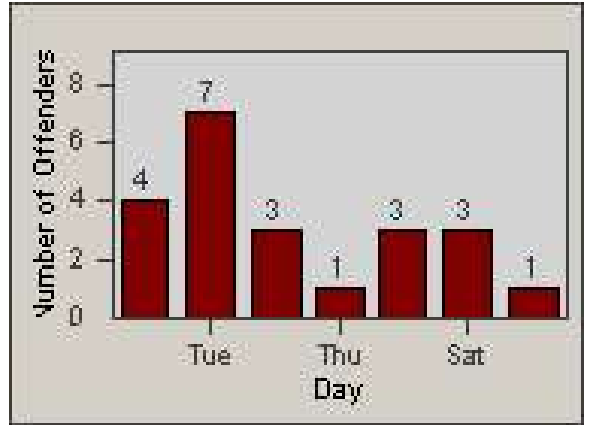

Redflex Redlight Offender Statistics

CONTRACT: Bakersfield
 DATE FROM: 1/Jan/2006

LOCATION: BA-MIRE-01 Ming
 DATE TO: 31/Jan/2006

LANE 1

LANE 2

LANE 3

Redflex Redlight Offender Statistics

CONTRACT: Bakersfield
 DATE FROM: 1/Jan/2006

LOCATION: BA-MIRE-01 Ming
 DATE TO: 31/Jan/2006

LANE 4

LANE TOTAL

Redflex Redlight Offender Statistics

CONTRACT: Bakersfield
 DATE FROM: 1/Jan/2006

LOCATION: BA-MIRE-01 Ming
 DATE TO: 31/Jan/2006