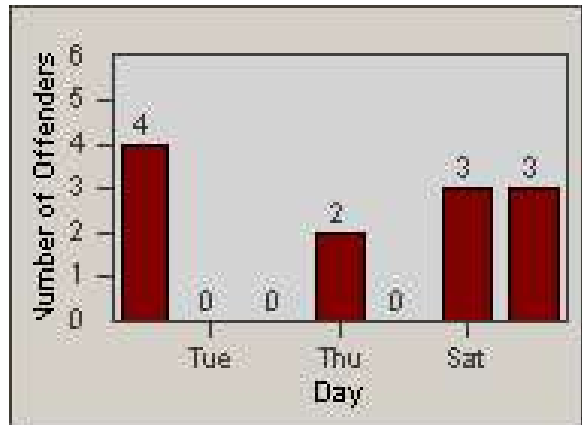

Redflex Redlight Offender Statistics

CONTRACT: Bakersfield
 DATE FROM: 1/Jan/2006

LOCATION: BA-MIRE-01 Ming
 DATE TO: 31/Jan/2006

LANE 1

LANE 2

LANE 3

Redflex Redlight Offender Statistics

CONTRACT: Bakersfield
 DATE FROM: 1/Jan/2006

LOCATION: BA-MIRE-01 Ming
 DATE TO: 31/Jan/2006

LANE 4

LANE TOTAL

Redflex Redlight Offender Statistics

CONTRACT: Bakersfield
 DATE FROM: 1/Jan/2006

LOCATION: BA-MIRE-01 Ming
 DATE TO: 31/Jan/2006