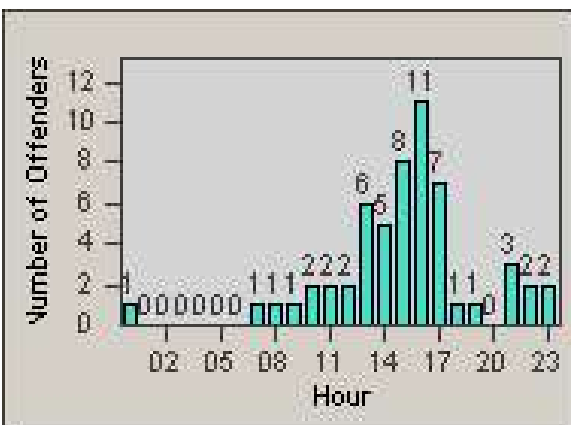

Redflex Redlight Offender Statistics

CONTRACT: Bakersfield
 DATE FROM: 1/Jan/2006

LOCATION: BA-MIRE-01 Ming
 DATE TO: 31/Jan/2006

LANE 1

LANE 2

LANE 3

Redflex Redlight Offender Statistics

CONTRACT: Bakersfield
 DATE FROM: 1/Jan/2006

LOCATION: BA-MIRE-01 Ming
 DATE TO: 31/Jan/2006

LANE 4

LANE TOTAL

Redflex Redlight Offender Statistics

CONTRACT: Bakersfield
 DATE FROM: 1/Jan/2006

LOCATION: BA-MIRE-01 Ming
 DATE TO: 31/Jan/2006