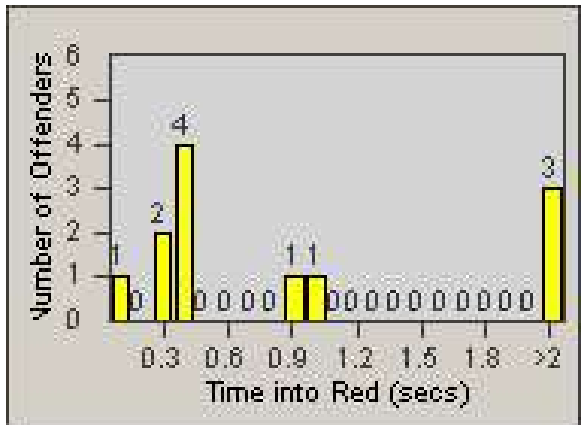

Redflex Redlight Offender Statistics

CONTRACT: Bakersfield
 DATE FROM: 1/Jan/2006

LOCATION: BA-MIRE-01 Ming
 DATE TO: 31/Jan/2006

LANE 1

LANE 2

LANE 3

Redflex Redlight Offender Statistics

CONTRACT: Bakersfield
 DATE FROM: 1/Jan/2006

LOCATION: BA-MIRE-01 Ming
 DATE TO: 31/Jan/2006

LANE 4

LANE TOTAL

Redflex Redlight Offender Statistics

CONTRACT: Bakersfield
 DATE FROM: 1/Jan/2006

LOCATION: BA-MIRE-01 Ming
 DATE TO: 31/Jan/2006