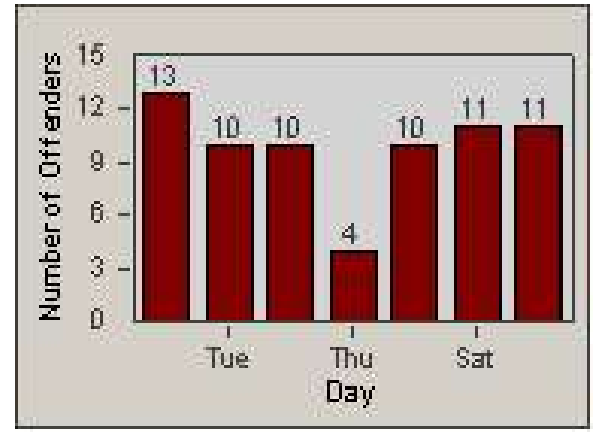

Redflex Redlight Offender Statistics

CONTRACT: Bakersfield
 DATE FROM: 1/Jan/2006

LOCATION: BA-MIRE-01 Ming
 DATE TO: 31/Jan/2006

LANE 1

LANE 2

LANE 3

Redflex Redlight Offender Statistics

CONTRACT: Bakersfield
 DATE FROM: 1/Jan/2006

LOCATION: BA-MIRE-01 Ming
 DATE TO: 31/Jan/2006

LANE 4

LANE TOTAL

Redflex Redlight Offender Statistics

CONTRACT: Bakersfield
 DATE FROM: 1/Jan/2006

LOCATION: BA-MIRE-01 Ming
 DATE TO: 31/Jan/2006