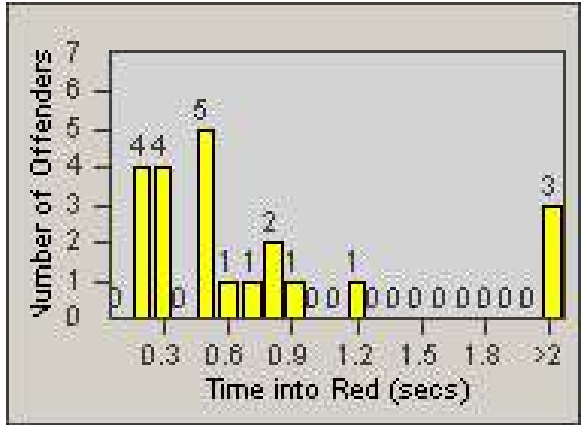

Redflex Redlight Offender Statistics

CONTRACT: Bakersfield
 DATE FROM: 1/Jan/2006

LOCATION: BA-MIRE-01 Ming
 DATE TO: 31/Jan/2006

LANE 1

LANE 2

LANE 3

Redflex Redlight Offender Statistics

CONTRACT: Bakersfield
 DATE FROM: 1/Jan/2006

LOCATION: BA-MIRE-01 Ming
 DATE TO: 31/Jan/2006

LANE 4

LANE TOTAL

Redflex Redlight Offender Statistics

CONTRACT: Bakersfield
 DATE FROM: 1/Jan/2006

LOCATION: BA-MIRE-01 Ming
 DATE TO: 31/Jan/2006