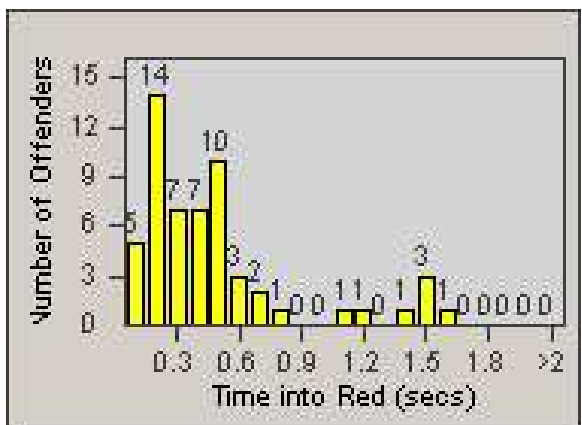

Redflex Redlight Offender Statistics

CONTRACT: Bakersfield
 DATE FROM: 1/Jan/2006

LOCATION: BA-MIRE-01 Ming
 DATE TO: 31/Jan/2006

LANE 1

LANE 2

LANE 3

Redflex Redlight Offender Statistics

CONTRACT: Bakersfield
 DATE FROM: 1/Jan/2006

LOCATION: BA-MIRE-01 Ming
 DATE TO: 31/Jan/2006

LANE 4

LANE TOTAL

Redflex Redlight Offender Statistics

CONTRACT: Bakersfield
 DATE FROM: 1/Jan/2006

LOCATION: BA-MIRE-01 Ming
 DATE TO: 31/Jan/2006