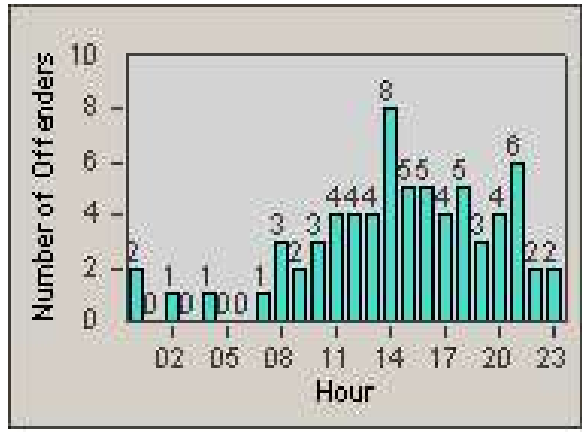

Redflex Redlight Offender Statistics

CONTRACT: Bakersfield
 DATE FROM: 1/Jan/2006

LOCATION: BA-MIRE-01 Ming
 DATE TO: 31/Jan/2006

LANE 1

LANE 2

LANE 3

Redflex Redlight Offender Statistics

CONTRACT: Bakersfield
 DATE FROM: 1/Jan/2006

LOCATION: BA-MIRE-01 Ming
 DATE TO: 31/Jan/2006

LANE 4

LANE TOTAL

Redflex Redlight Offender Statistics

CONTRACT: Bakersfield
 DATE FROM: 1/Jan/2006

LOCATION: BA-MIRE-01 Ming
 DATE TO: 31/Jan/2006