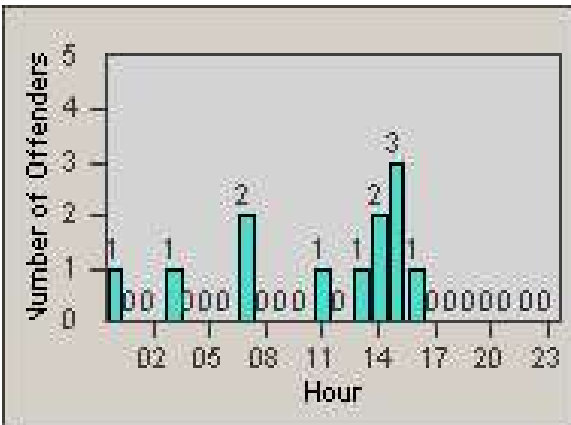

Redflex Redlight Offender Statistics

CONTRACT: Bakersfield
 DATE FROM: 1/Jan/2006

LOCATION: BA-MIRE-01 Ming
 DATE TO: 31/Jan/2006

LANE 1

LANE 2

LANE 3

Redflex Redlight Offender Statistics

CONTRACT: Bakersfield
 DATE FROM: 1/Jan/2006

LOCATION: BA-MIRE-01 Ming
 DATE TO: 31/Jan/2006

LANE 4

LANE TOTAL

Redflex Redlight Offender Statistics

CONTRACT: Bakersfield
 DATE FROM: 1/Jan/2006

LOCATION: BA-MIRE-01 Ming
 DATE TO: 31/Jan/2006