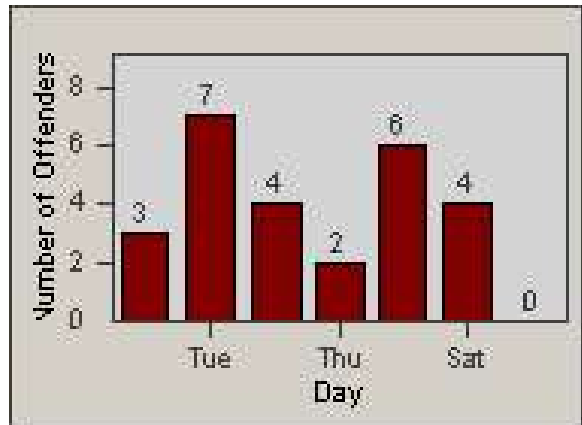

Redflex Redlight Offender Statistics

CONTRACT: Bakersfield
 DATE FROM: 1/Jan/2006

LOCATION: BA-OACA-01 Intersection of California Ave and Oak St
 DATE TO: 31/Jan/2006

LANE 1

LANE 2

LANE 3

Redflex Redlight Offender Statistics

CONTRACT: Bakersfield
 DATE FROM: 1/Jan/2006

LOCATION: BA-OACA-01 Intersection of California Ave and Oak St
 DATE TO: 31/Jan/2006

LANE 4

LANE TOTAL

Redflex Redlight Offender Statistics

CONTRACT: Bakersfield
 DATE FROM: 1/Jan/2006