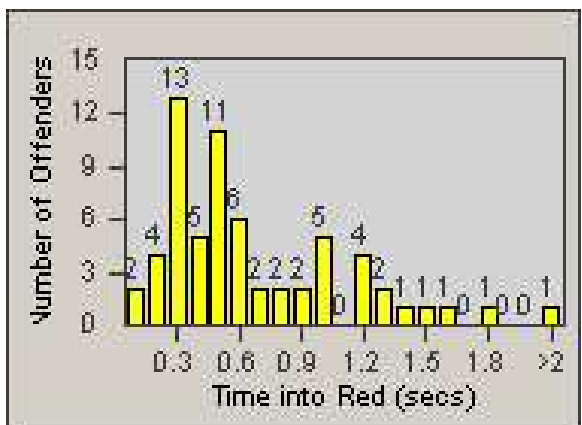

Redflex Redlight Offender Statistics

CONTRACT: Bakersfield
 DATE FROM: 1/Jan/2006

LOCATION: BA-OACA-01 Intersection of California Ave and Oak St
 DATE TO: 31/Jan/2006

LANE 1

LANE 2

LANE 3

Redflex Redlight Offender Statistics

CONTRACT: Bakersfield
 DATE FROM: 1/Jan/2006

LOCATION: BA-OACA-01 Intersection of California Ave and Oak St
 DATE TO: 31/Jan/2006

LANE 4

LANE TOTAL

Redflex Redlight Offender Statistics

CONTRACT: Bakersfield
 DATE FROM: 1/Jan/2006