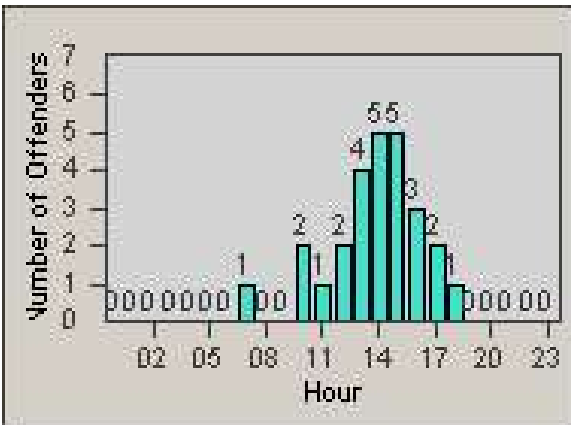

Redflex Redlight Offender Statistics

CONTRACT: Bakersfield
 DATE FROM: 1/Jan/2006

LOCATION: BA-OACA-01 Intersection of California Ave and Oak St
 DATE TO: 31/Jan/2006

LANE 1

LANE 2

LANE 3

Redflex Redlight Offender Statistics

CONTRACT: Bakersfield
 DATE FROM: 1/Jan/2006

LOCATION: BA-OACA-01 Intersection of California Ave and Oak St
 DATE TO: 31/Jan/2006

LANE 4

LANE TOTAL

Redflex Redlight Offender Statistics

CONTRACT: Bakersfield
 DATE FROM: 1/Jan/2006