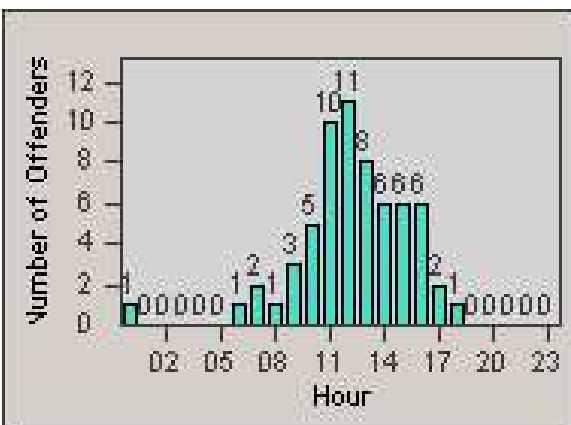

Redflex Redlight Offender Statistics

CONTRACT: Bakersfield
 DATE FROM: 1/Jan/2006

LOCATION: BA-OACA-01 Intersection of California Ave and Oak St
 DATE TO: 31/Jan/2006

LANE 1

LANE 2

LANE 3

Redflex Redlight Offender Statistics

CONTRACT: Bakersfield
 DATE FROM: 1/Jan/2006

LOCATION: BA-OACA-01 Intersection of California Ave and Oak St
 DATE TO: 31/Jan/2006

LANE 4

LANE TOTAL

Redflex Redlight Offender Statistics

CONTRACT: Bakersfield
 DATE FROM: 1/Jan/2006