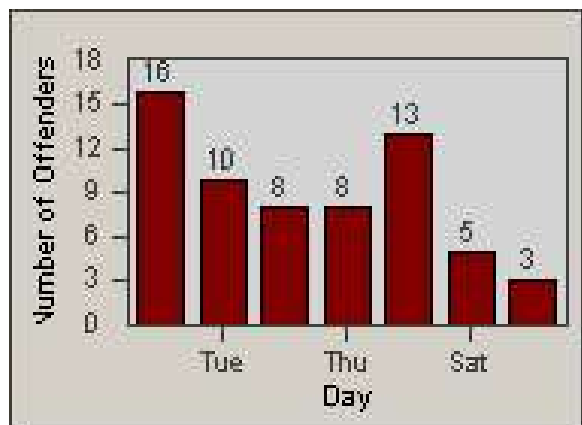

Redflex Redlight Offender Statistics

CONTRACT: Bakersfield
 DATE FROM: 1/Jan/2006

LOCATION: BA-OACA-01 Intersection of California Ave and Oak St
 DATE TO: 31/Jan/2006

LANE 1

LANE 2

LANE 3

Redflex Redlight Offender Statistics

CONTRACT: Bakersfield
 DATE FROM: 1/Jan/2006

LOCATION: BA-OACA-01 Intersection of California Ave and Oak St
 DATE TO: 31/Jan/2006

LANE 4

LANE TOTAL

Redflex Redlight Offender Statistics

CONTRACT: Bakersfield
 DATE FROM: 1/Jan/2006