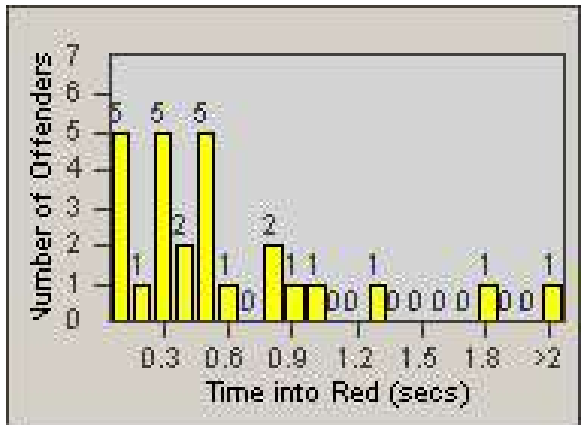

Redflex Redlight Offender Statistics

CONTRACT: Bakersfield
 DATE FROM: 1/Jan/2006

LOCATION: BA-OACA-01 Intersection of California Ave and Oak St
 DATE TO: 31/Jan/2006

LANE 1

LANE 2

LANE 3

Redflex Redlight Offender Statistics

CONTRACT: Bakersfield
 DATE FROM: 1/Jan/2006

LOCATION: BA-OACA-01 Intersection of California Ave and Oak St
 DATE TO: 31/Jan/2006

LANE 4

LANE TOTAL

Redflex Redlight Offender Statistics

CONTRACT: Bakersfield
 DATE FROM: 1/Jan/2006