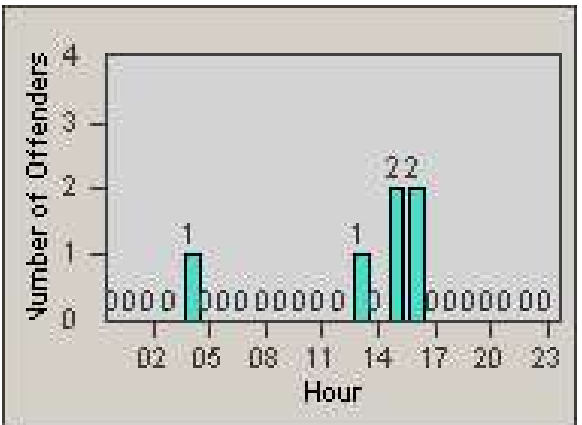

Redflex Redlight Offender Statistics

CONTRACT: Bakersfield
 DATE FROM: 1/Jul/2010

LOCATION: BA-WHWI-01 White Ln
 DATE TO: 31/Jul/2010

LANE 1

LANE 2

LANE 3

Redflex Redlight Offender Statistics

CONTRACT: Bakersfield
 DATE FROM: 1/Jul/2010

LOCATION: BA-WHWI-01 White Ln
 DATE TO: 31/Jul/2010

LANE 4

LANE TOTAL

Redflex Redlight Offender Statistics

CONTRACT: Bakersfield
 DATE FROM: 1/Jul/2010

LOCATION: BA-WHWI-01 White Ln
 DATE TO: 31/Jul/2010