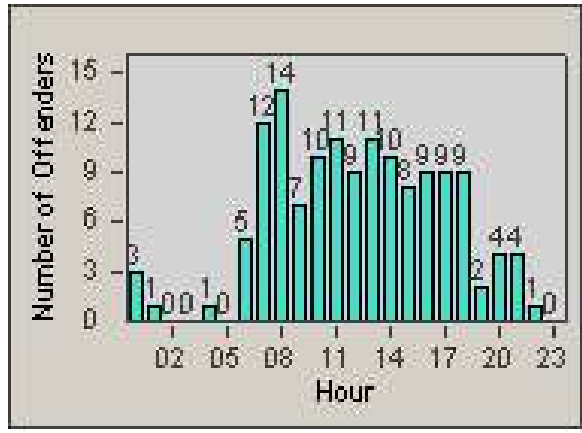

Redflex Redlight Offender Statistics

CONTRACT: Bakersfield
 DATE FROM: 1/Jul/2010

LOCATION: BA-WHWI-01 White Ln
 DATE TO: 31/Jul/2010

LANE 1

LANE 2

LANE 3

Redflex Redlight Offender Statistics

CONTRACT: Bakersfield
 DATE FROM: 1/Jul/2010

LOCATION: BA-WHWI-01 White Ln
 DATE TO: 31/Jul/2010

LANE 4

LANE TOTAL

Redflex Redlight Offender Statistics

CONTRACT: Bakersfield
 DATE FROM: 1/Jul/2010

LOCATION: BA-WHWI-01 White Ln
 DATE TO: 31/Jul/2010