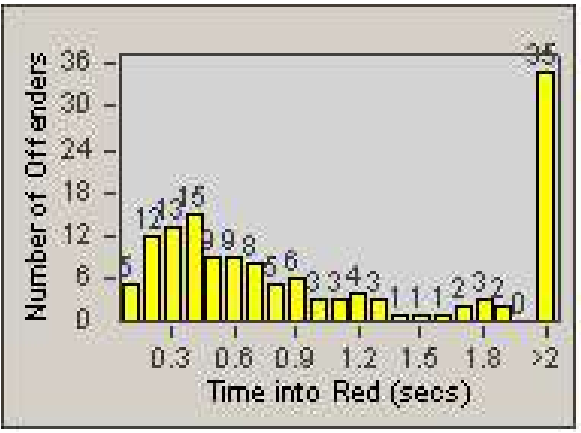

Redflex Redlight Offender Statistics

CONTRACT: Bakersfield
 DATE FROM: 1/Jul/2010

LOCATION: BA-WHWI-01 White Ln
 DATE TO: 31/Jul/2010

LANE 1

LANE 2

LANE 3

Redflex Redlight Offender Statistics

CONTRACT: Bakersfield
 DATE FROM: 1/Jul/2010

LOCATION: BA-WHWI-01 White Ln
 DATE TO: 31/Jul/2010

LANE 4

LANE TOTAL

Redflex Redlight Offender Statistics

CONTRACT: Bakersfield
 DATE FROM: 1/Jul/2010

LOCATION: BA-WHWI-01 White Ln
 DATE TO: 31/Jul/2010