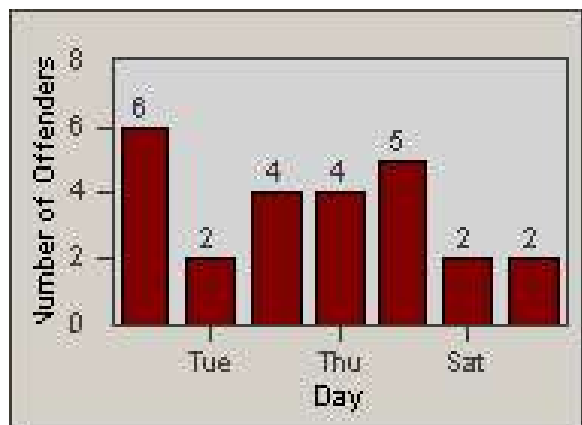

Redflex Redlight Offender Statistics

CONTRACT: Bakersfield
 DATE FROM: 1/Jul/2010

LOCATION: BA-WHWI-01 White Ln
 DATE TO: 31/Jul/2010

LANE 1

LANE 2

LANE 3

Redflex Redlight Offender Statistics

CONTRACT: Bakersfield
 DATE FROM: 1/Jul/2010

LOCATION: BA-WHWI-01 White Ln
 DATE TO: 31/Jul/2010

LANE 4

LANE TOTAL

Redflex Redlight Offender Statistics

CONTRACT: Bakersfield
 DATE FROM: 1/Jul/2010

LOCATION: BA-WHWI-01 White Ln
 DATE TO: 31/Jul/2010