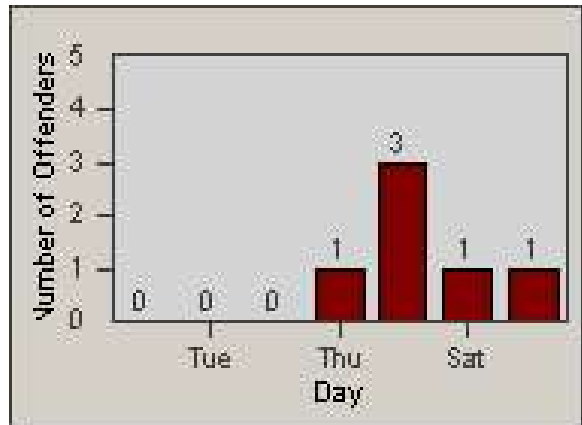

Redflex Redlight Offender Statistics

CONTRACT: Bakersfield
 DATE FROM: 1/Jul/2010

LOCATION: BA-WHWI-01 White Ln
 DATE TO: 31/Jul/2010

LANE 1

LANE 2

LANE 3

Redflex Redlight Offender Statistics

CONTRACT: Bakersfield
 DATE FROM: 1/Jul/2010

LOCATION: BA-WHWI-01 White Ln
 DATE TO: 31/Jul/2010

LANE 4

LANE TOTAL

Redflex Redlight Offender Statistics

CONTRACT: Bakersfield
 DATE FROM: 1/Jul/2010

LOCATION: BA-WHWI-01 White Ln
 DATE TO: 31/Jul/2010