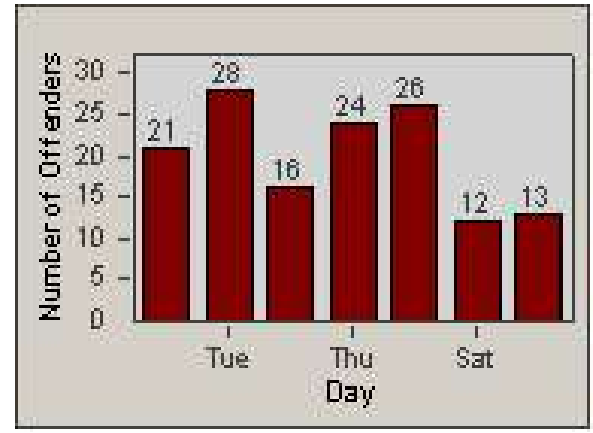

Redflex Redlight Offender Statistics

CONTRACT: Bakersfield
 DATE FROM: 1/Jul/2010

LOCATION: BA-WHWI-01 White Ln
 DATE TO: 31/Jul/2010

LANE 1

LANE 2

LANE 3

Redflex Redlight Offender Statistics

CONTRACT: Bakersfield
 DATE FROM: 1/Jul/2010

LOCATION: BA-WHWI-01 White Ln
 DATE TO: 31/Jul/2010

LANE 4

LANE TOTAL

Redflex Redlight Offender Statistics

CONTRACT: Bakersfield
 DATE FROM: 1/Jul/2010

LOCATION: BA-WHWI-01 White Ln
 DATE TO: 31/Jul/2010