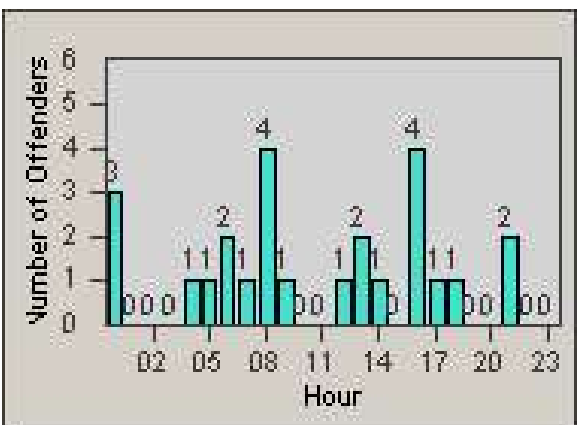

Redflex Redlight Offender Statistics

CONTRACT: Bakersfield
 DATE FROM: 1/Jul/2010

LOCATION: BA-WHWI-01 White Ln
 DATE TO: 31/Jul/2010

LANE 1

LANE 2

LANE 3

Redflex Redlight Offender Statistics

CONTRACT: Bakersfield
 DATE FROM: 1/Jul/2010

LOCATION: BA-WHWI-01 White Ln
 DATE TO: 31/Jul/2010

LANE 4

LANE TOTAL

Redflex Redlight Offender Statistics

CONTRACT: Bakersfield
 DATE FROM: 1/Jul/2010

LOCATION: BA-WHWI-01 White Ln
 DATE TO: 31/Jul/2010