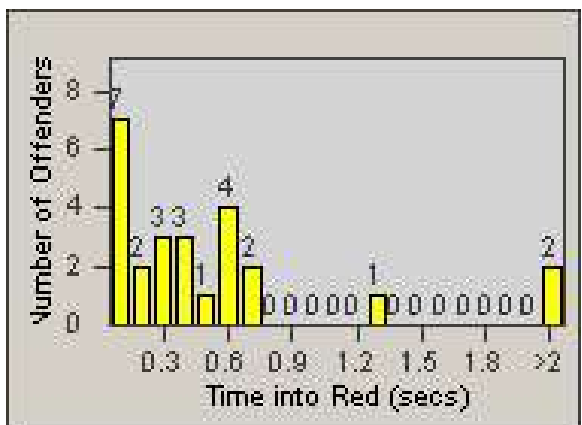

Redflex Redlight Offender Statistics

CONTRACT: Bakersfield
 DATE FROM: 1/Jul/2010

LOCATION: BA-WHWI-01 White Ln
 DATE TO: 31/Jul/2010

LANE 1

LANE 2

LANE 3

Redflex Redlight Offender Statistics

CONTRACT: Bakersfield
 DATE FROM: 1/Jul/2010

LOCATION: BA-WHWI-01 White Ln
 DATE TO: 31/Jul/2010

LANE 4

LANE TOTAL

Redflex Redlight Offender Statistics

CONTRACT: Bakersfield
 DATE FROM: 1/Jul/2010

LOCATION: BA-WHWI-01 White Ln
 DATE TO: 31/Jul/2010