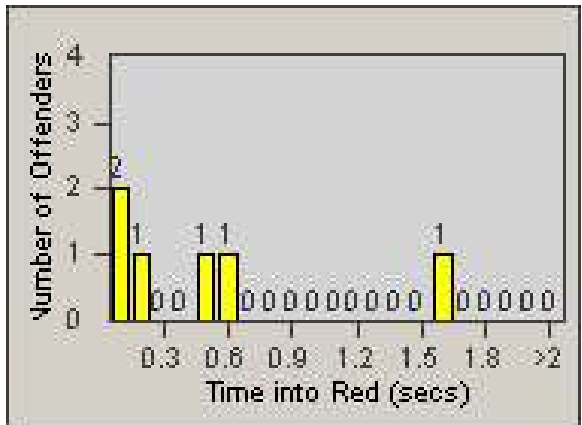

Redflex Redlight Offender Statistics

CONTRACT: Bakersfield
 DATE FROM: 1/Jul/2010

LOCATION: BA-WHWI-01 White Ln
 DATE TO: 31/Jul/2010

LANE 1

LANE 2

LANE 3

Redflex Redlight Offender Statistics

CONTRACT: Bakersfield
 DATE FROM: 1/Jul/2010

LOCATION: BA-WHWI-01 White Ln
 DATE TO: 31/Jul/2010

LANE 4

LANE TOTAL

Redflex Redlight Offender Statistics

CONTRACT: Bakersfield
 DATE FROM: 1/Jul/2010

LOCATION: BA-WHWI-01 White Ln
 DATE TO: 31/Jul/2010