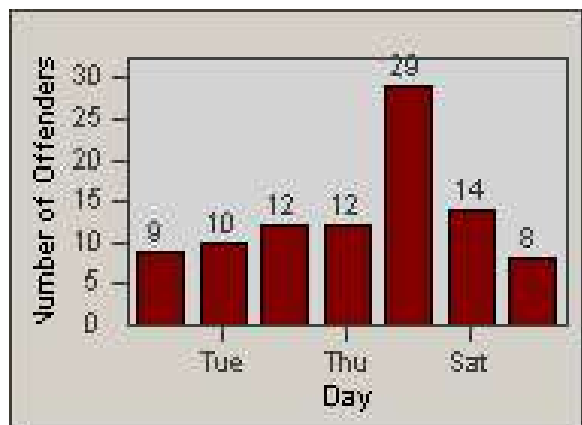

# Redflex Redlight Offender Statistics

CONTRACT: Bakersfield  
 DATE FROM: 1/Jul/2010

LOCATION: BA-WIWH-01 White Ln  
 DATE TO: 31/Jul/2010

LANE 1

LANE 2

LANE 3

# Redflex Redlight Offender Statistics

CONTRACT: Bakersfield  
 DATE FROM: 1/Jul/2010

LOCATION: BA-WIWH-01 White Ln  
 DATE TO: 31/Jul/2010

LANE 4

LANE TOTAL