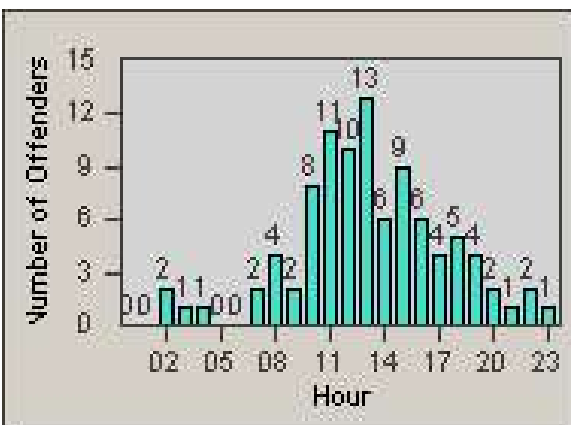

# Redflex Redlight Offender Statistics

CONTRACT: Bakersfield  
 DATE FROM: 1/Jul/2010

LOCATION: BA-WIWH-01 White Ln  
 DATE TO: 31/Jul/2010

LANE 1

LANE 2

LANE 3

# Redflex Redlight Offender Statistics

CONTRACT: Bakersfield  
 DATE FROM: 1/Jul/2010

LOCATION: BA-WIWH-01 White Ln  
 DATE TO: 31/Jul/2010

LANE 4

LANE TOTAL

# Redflex Redlight Offender Statistics

CONTRACT: Bakersfield  
 DATE FROM: 1/Jul/2010

LOCATION: BA-WIWH-01 White Ln  
 DATE TO: 31/Jul/2010