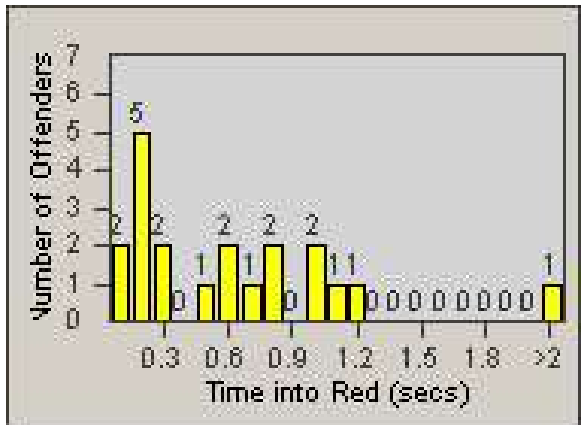

# Redflex Redlight Offender Statistics

CONTRACT: Bakersfield  
 DATE FROM: 1/Jul/2010

LOCATION: BA-WIWH-01 White Ln  
 DATE TO: 31/Jul/2010

LANE 1

LANE 2

LANE 3

# Redflex Redlight Offender Statistics

CONTRACT: Bakersfield  
 DATE FROM: 1/Jul/2010

LOCATION: BA-WIWH-01 White Ln  
 DATE TO: 31/Jul/2010

LANE 4

LANE TOTAL

# Redflex Redlight Offender Statistics

CONTRACT: Bakersfield  
 DATE FROM: 1/Jul/2010

LOCATION: BA-WIWH-01 White Ln  
 DATE TO: 31/Jul/2010