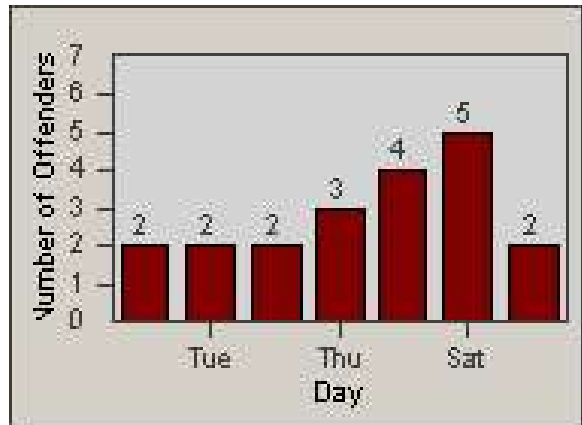

# Redflex Redlight Offender Statistics

CONTRACT: Bakersfield  
 DATE FROM: 1/Jul/2010

LOCATION: BA-WIWH-01 White Ln  
 DATE TO: 31/Jul/2010

LANE 1

LANE 2

LANE 3

# Redflex Redlight Offender Statistics

CONTRACT: Bakersfield  
 DATE FROM: 1/Jul/2010

LOCATION: BA-WIWH-01 White Ln  
 DATE TO: 31/Jul/2010

LANE 4

LANE TOTAL