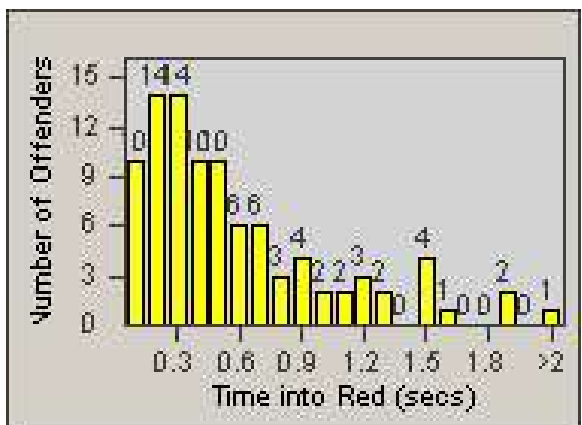

# Redflex Redlight Offender Statistics

CONTRACT: Bakersfield  
 DATE FROM: 1/Jul/2010

LOCATION: BA-WIWH-01 White Ln  
 DATE TO: 31/Jul/2010

LANE 1

LANE 2

LANE 3

# Redflex Redlight Offender Statistics

CONTRACT: Bakersfield  
 DATE FROM: 1/Jul/2010

LOCATION: BA-WIWH-01 White Ln  
 DATE TO: 31/Jul/2010

LANE 4

LANE TOTAL

# Redflex Redlight Offender Statistics

CONTRACT: Bakersfield  
 DATE FROM: 1/Jul/2010

LOCATION: BA-WIWH-01 White Ln  
 DATE TO: 31/Jul/2010