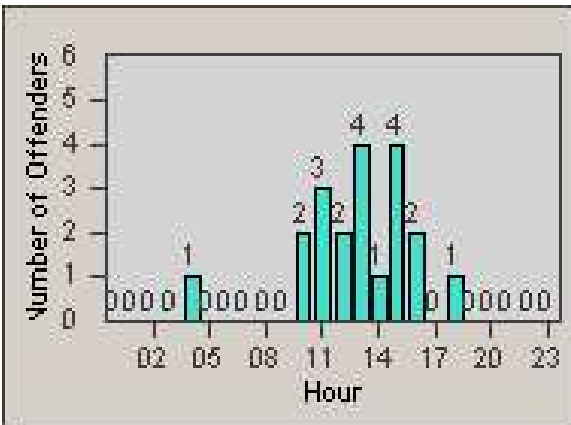

# Redflex Redlight Offender Statistics

CONTRACT: Bakersfield  
 DATE FROM: 1/Jul/2010

LOCATION: BA-WIWH-01 White Ln  
 DATE TO: 31/Jul/2010

LANE 1

LANE 2

LANE 3

# Redflex Redlight Offender Statistics

CONTRACT: Bakersfield  
 DATE FROM: 1/Jul/2010

LOCATION: BA-WIWH-01 White Ln  
 DATE TO: 31/Jul/2010

LANE 4

LANE TOTAL

# Redflex Redlight Offender Statistics

CONTRACT: Bakersfield  
 DATE FROM: 1/Jul/2010

LOCATION: BA-WIWH-01 White Ln  
 DATE TO: 31/Jul/2010