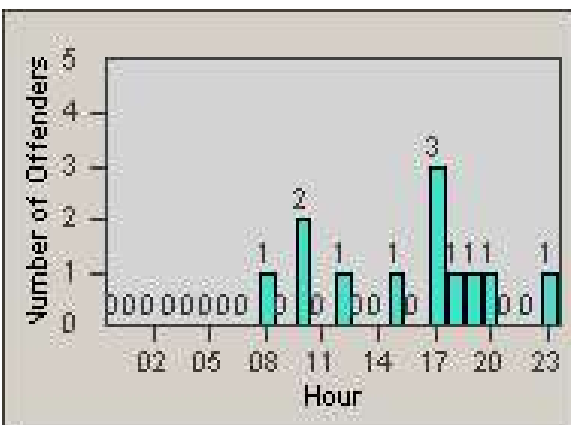

Redflex Redlight Offender Statistics

CONTRACT: Bakersfield
 DATE FROM: 1/Jul/2010

LOCATION: BA-COTR-01 Coffee
 DATE TO: 31/Jul/2010

LANE 1

LANE 2

LANE 3

Redflex Redlight Offender Statistics

CONTRACT: Bakersfield
 DATE FROM: 1/Jul/2010

LOCATION: BA-COTR-01 Coffee
 DATE TO: 31/Jul/2010

LANE 4

LANE TOTAL

Redflex Redlight Offender Statistics

CONTRACT: Bakersfield
 DATE FROM: 1/Jul/2010

LOCATION: BA-COTR-01 Coffee
 DATE TO: 31/Jul/2010