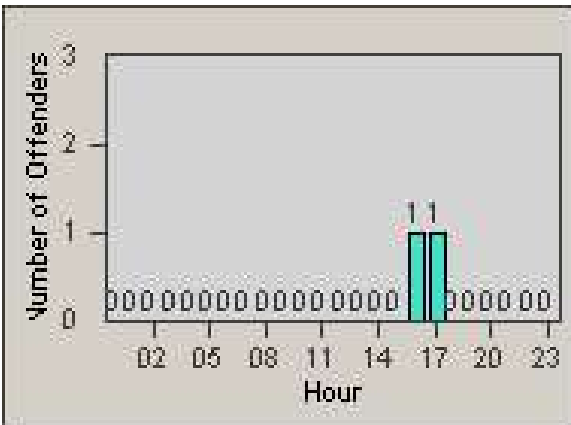

Redflex Redlight Offender Statistics

CONTRACT: Bakersfield
 DATE FROM: 1/Jul/2010

LOCATION: BA-COTR-01 Coffee
 DATE TO: 31/Jul/2010

LANE 1

LANE 2

LANE 3

Redflex Redlight Offender Statistics

CONTRACT: Bakersfield
 DATE FROM: 1/Jul/2010

LOCATION: BA-COTR-01 Coffee
 DATE TO: 31/Jul/2010

LANE 4

LANE TOTAL

Redflex Redlight Offender Statistics

CONTRACT: Bakersfield
 DATE FROM: 1/Jul/2010

LOCATION: BA-COTR-01 Coffee
 DATE TO: 31/Jul/2010