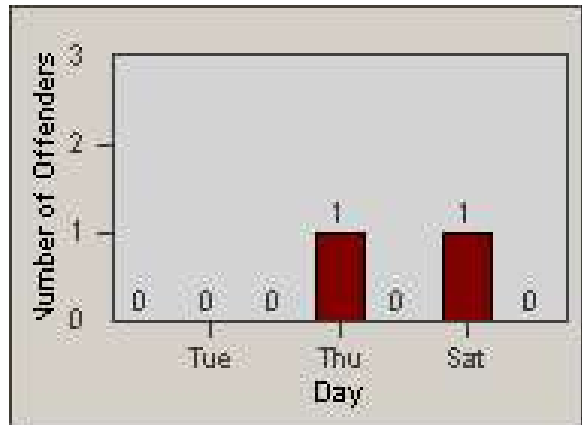

Redflex Redlight Offender Statistics

CONTRACT: Bakersfield
 DATE FROM: 1/Jul/2010

LOCATION: BA-COTR-01 Coffee
 DATE TO: 31/Jul/2010

LANE 1

LANE 2

LANE 3

Redflex Redlight Offender Statistics

CONTRACT: Bakersfield
 DATE FROM: 1/Jul/2010

LOCATION: BA-COTR-01 Coffee
 DATE TO: 31/Jul/2010

LANE 4

LANE TOTAL

Redflex Redlight Offender Statistics

CONTRACT: Bakersfield
 DATE FROM: 1/Jul/2010

LOCATION: BA-COTR-01 Coffee
 DATE TO: 31/Jul/2010