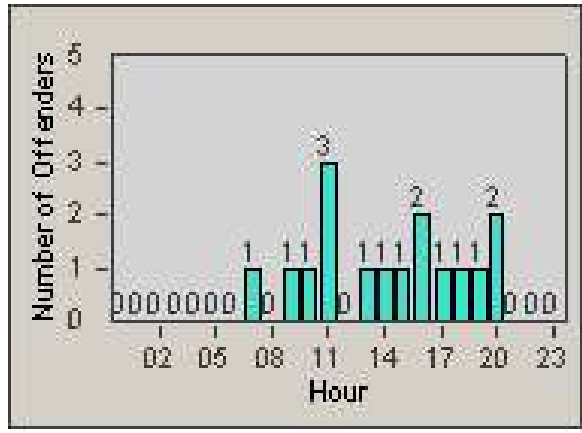

Redflex Redlight Offender Statistics

CONTRACT: Bakersfield
 DATE FROM: 1/Jul/2010

LOCATION: BA-COTR-01 Coffee
 DATE TO: 31/Jul/2010

LANE 1

LANE 2

LANE 3

Redflex Redlight Offender Statistics

CONTRACT: Bakersfield
 DATE FROM: 1/Jul/2010

LOCATION: BA-COTR-01 Coffee
 DATE TO: 31/Jul/2010

LANE 4

LANE TOTAL

Redflex Redlight Offender Statistics

CONTRACT: Bakersfield
 DATE FROM: 1/Jul/2010

LOCATION: BA-COTR-01 Coffee
 DATE TO: 31/Jul/2010