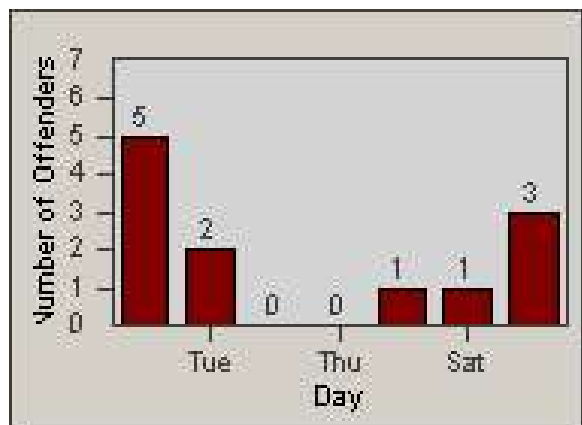

Redflex Redlight Offender Statistics

CONTRACT: Bakersfield
 DATE FROM: 1/Jul/2010

LOCATION: BA-COTR-01 Coffee
 DATE TO: 31/Jul/2010

LANE 1

LANE 2

LANE 3

Redflex Redlight Offender Statistics

CONTRACT: Bakersfield
 DATE FROM: 1/Jul/2010

LOCATION: BA-COTR-01 Coffee
 DATE TO: 31/Jul/2010

LANE 4

LANE TOTAL

Redflex Redlight Offender Statistics

CONTRACT: Bakersfield
 DATE FROM: 1/Jul/2010

LOCATION: BA-COTR-01 Coffee
 DATE TO: 31/Jul/2010