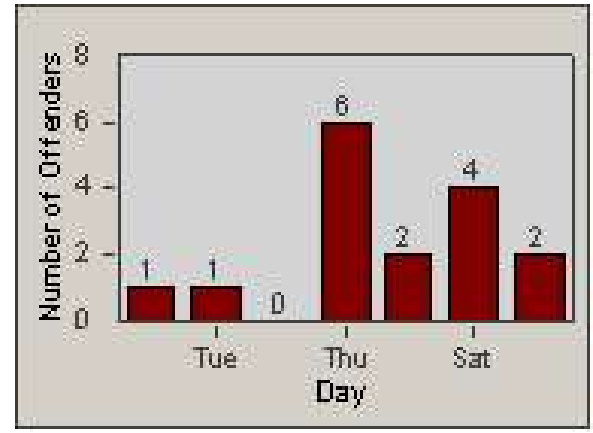

Redflex Redlight Offender Statistics

CONTRACT: Bakersfield
 DATE FROM: 1/Jul/2010

LOCATION: BA-COTR-01 Coffee
 DATE TO: 31/Jul/2010

LANE 1

LANE 2

LANE 3

Redflex Redlight Offender Statistics

CONTRACT: Bakersfield
 DATE FROM: 1/Jul/2010

LOCATION: BA-COTR-01 Coffee
 DATE TO: 31/Jul/2010

LANE 4

LANE TOTAL

Redflex Redlight Offender Statistics

CONTRACT: Bakersfield
 DATE FROM: 1/Jul/2010

LOCATION: BA-COTR-01 Coffee
 DATE TO: 31/Jul/2010