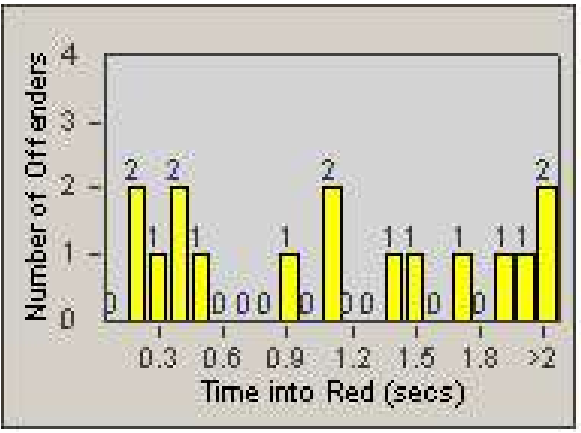

Redflex Redlight Offender Statistics

CONTRACT: Bakersfield
 DATE FROM: 1/Jul/2010

LOCATION: BA-COTR-01 Coffee
 DATE TO: 31/Jul/2010

LANE 1

LANE 2

LANE 3

Redflex Redlight Offender Statistics

CONTRACT: Bakersfield
 DATE FROM: 1/Jul/2010

LOCATION: BA-COTR-01 Coffee
 DATE TO: 31/Jul/2010

LANE 4

LANE TOTAL

Redflex Redlight Offender Statistics

CONTRACT: Bakersfield
 DATE FROM: 1/Jul/2010

LOCATION: BA-COTR-01 Coffee
 DATE TO: 31/Jul/2010