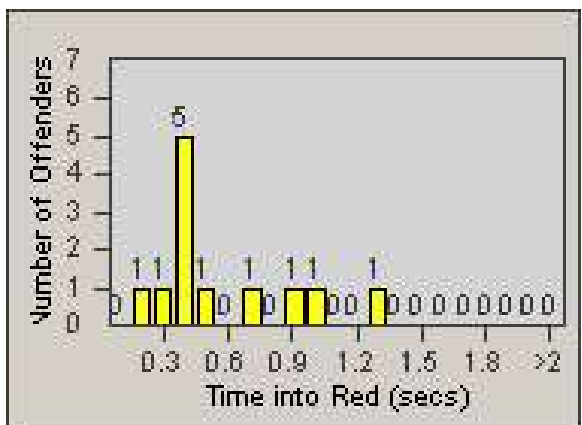

Redflex Redlight Offender Statistics

CONTRACT: Bakersfield
 DATE FROM: 1/Jul/2010

LOCATION: BA-COTR-01 Coffee
 DATE TO: 31/Jul/2010

LANE 1

LANE 2

LANE 3

Redflex Redlight Offender Statistics

CONTRACT: Bakersfield
 DATE FROM: 1/Jul/2010

LOCATION: BA-COTR-01 Coffee
 DATE TO: 31/Jul/2010

LANE 4

LANE TOTAL

Redflex Redlight Offender Statistics

CONTRACT: Bakersfield
 DATE FROM: 1/Jul/2010

LOCATION: BA-COTR-01 Coffee
 DATE TO: 31/Jul/2010