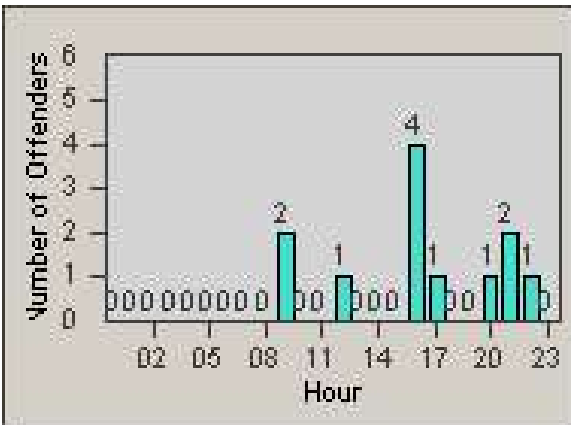

# Redflex Redlight Offender Statistics

CONTRACT: Bakersfield  
 DATE FROM: 1/Jul/2010

LOCATION: BA-COTR-03 Coffee  
 DATE TO: 31/Jul/2010

LANE 1

LANE 2

LANE 3

# Redflex Redlight Offender Statistics

CONTRACT: Bakersfield  
DATE FROM: 1/Jul/2010

LOCATION: BA-COTR-03 Coffee  
DATE TO: 31/Jul/2010

LANE 4

LANE TOTAL

# Redflex Redlight Offender Statistics

CONTRACT: Bakersfield  
 DATE FROM: 1/Jul/2010

LOCATION: BA-COTR-03 Coffee  
 DATE TO: 31/Jul/2010