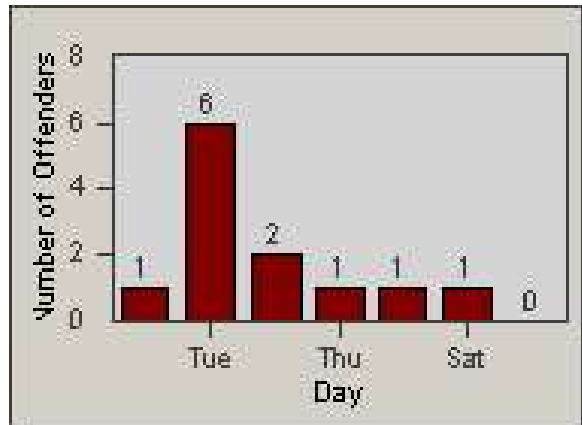

# Redflex Redlight Offender Statistics

CONTRACT: Bakersfield  
 DATE FROM: 1/Jul/2010

LOCATION: BA-COTR-03 Coffee  
 DATE TO: 31/Jul/2010

LANE 1

LANE 2

LANE 3

# Redflex Redlight Offender Statistics

CONTRACT: Bakersfield  
DATE FROM: 1/Jul/2010

LOCATION: BA-COTR-03 Coffee  
DATE TO: 31/Jul/2010

LANE 4

LANE TOTAL