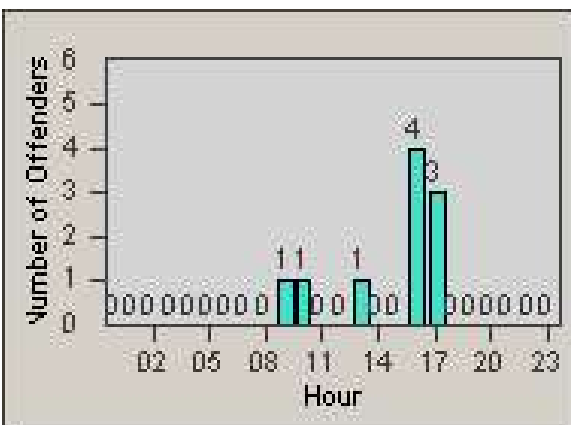

# Redflex Redlight Offender Statistics

CONTRACT: Bakersfield  
 DATE FROM: 1/Jul/2010

LOCATION: BA-COTR-03 Coffee  
 DATE TO: 31/Jul/2010

LANE 1

LANE 2

LANE 3

# Redflex Redlight Offender Statistics

CONTRACT: Bakersfield  
DATE FROM: 1/Jul/2010

LOCATION: BA-COTR-03 Coffee  
DATE TO: 31/Jul/2010

LANE 4

LANE TOTAL

# Redflex Redlight Offender Statistics

CONTRACT: Bakersfield  
 DATE FROM: 1/Jul/2010

LOCATION: BA-COTR-03 Coffee  
 DATE TO: 31/Jul/2010