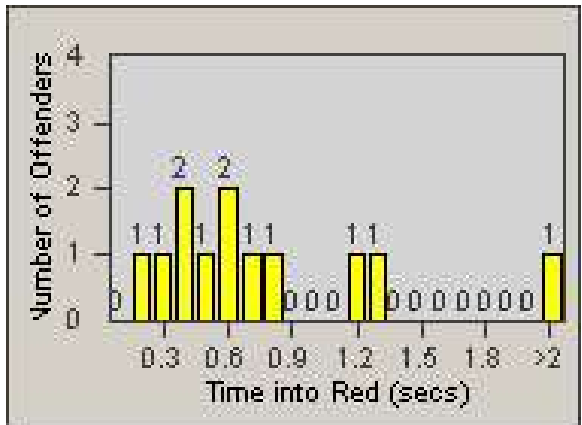

# Redflex Redlight Offender Statistics

CONTRACT: Bakersfield  
 DATE FROM: 1/Jul/2010

LOCATION: BA-COTR-03 Coffee  
 DATE TO: 31/Jul/2010

LANE 1

LANE 2

LANE 3

# Redflex Redlight Offender Statistics

CONTRACT: Bakersfield  
DATE FROM: 1/Jul/2010

LOCATION: BA-COTR-03 Coffee  
DATE TO: 31/Jul/2010

LANE 4

LANE TOTAL

# Redflex Redlight Offender Statistics

CONTRACT: Bakersfield  
 DATE FROM: 1/Jul/2010

LOCATION: BA-COTR-03 Coffee  
 DATE TO: 31/Jul/2010