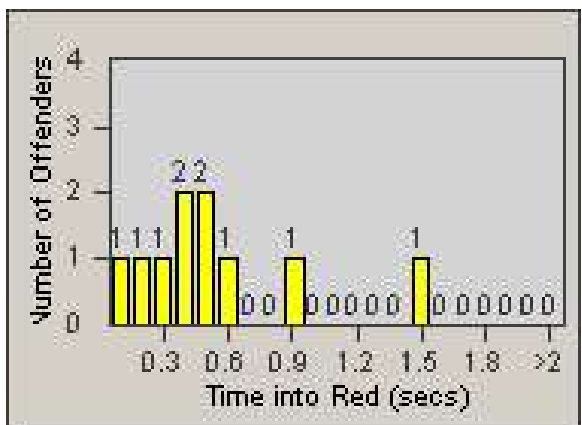

# Redflex Redlight Offender Statistics

CONTRACT: Bakersfield  
 DATE FROM: 1/Jul/2010

LOCATION: BA-COTR-03 Coffee  
 DATE TO: 31/Jul/2010

LANE 1

LANE 2

LANE 3

# Redflex Redlight Offender Statistics

CONTRACT: Bakersfield  
DATE FROM: 1/Jul/2010

LOCATION: BA-COTR-03 Coffee  
DATE TO: 31/Jul/2010

LANE 4

LANE TOTAL

# Redflex Redlight Offender Statistics

CONTRACT: Bakersfield  
 DATE FROM: 1/Jul/2010

LOCATION: BA-COTR-03 Coffee  
 DATE TO: 31/Jul/2010