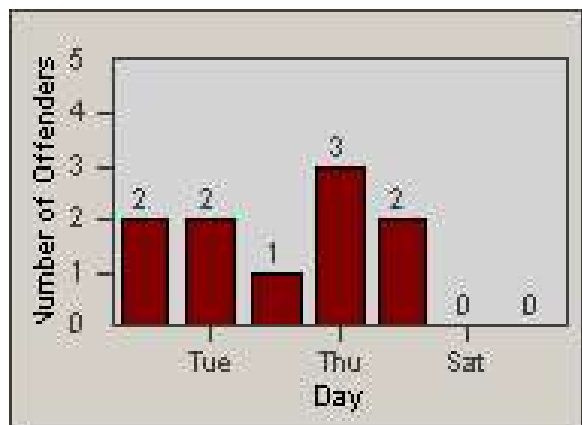

# Redflex Redlight Offender Statistics

CONTRACT: Bakersfield  
 DATE FROM: 1/Jul/2010

LOCATION: BA-COTR-03 Coffee  
 DATE TO: 31/Jul/2010

LANE 1

LANE 2

LANE 3

# Redflex Redlight Offender Statistics

CONTRACT: Bakersfield  
DATE FROM: 1/Jul/2010

LOCATION: BA-COTR-03 Coffee  
DATE TO: 31/Jul/2010

LANE 4

LANE TOTAL