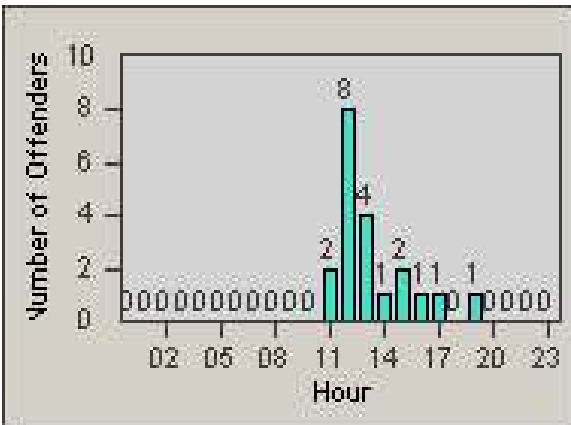

Redflex Redlight Offender Statistics

CONTRACT: Bakersfield
 DATE FROM: 1/Jul/2010

LOCATION: BA-OACA-01 Intersection of California Ave and Oak St
 DATE TO: 31/Jul/2010

LANE 1

LANE 2

LANE 3

Redflex Redlight Offender Statistics

CONTRACT: Bakersfield
DATE FROM: 1/Jul/2010

LOCATION: BA-OACA-01 Intersection of California Ave and Oak St
DATE TO: 31/Jul/2010

LANE 4

LANE TOTAL

Redflex Redlight Offender Statistics

CONTRACT: Bakersfield
 DATE FROM: 1/Jul/2010