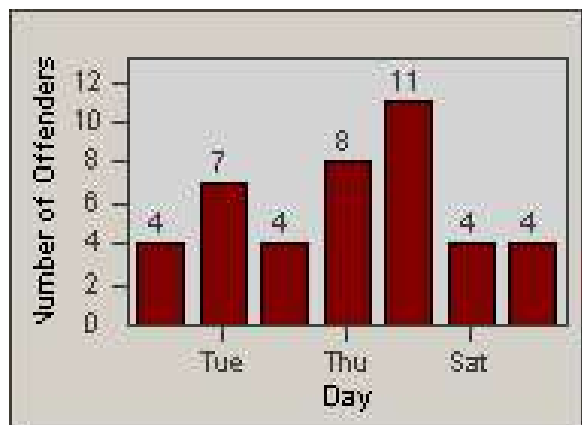

Redflex Redlight Offender Statistics

CONTRACT: Bakersfield
 DATE FROM: 1/Jul/2010

LOCATION: BA-OACA-01 Intersection of California Ave and Oak St
 DATE TO: 31/Jul/2010

LANE 1

LANE 2

LANE 3

Redflex Redlight Offender Statistics

CONTRACT: Bakersfield
DATE FROM: 1/Jul/2010

LOCATION: BA-OACA-01 Intersection of California Ave and Oak St
DATE TO: 31/Jul/2010

LANE 4

LANE TOTAL

Redflex Redlight Offender Statistics

CONTRACT: Bakersfield
 DATE FROM: 1/Jul/2010