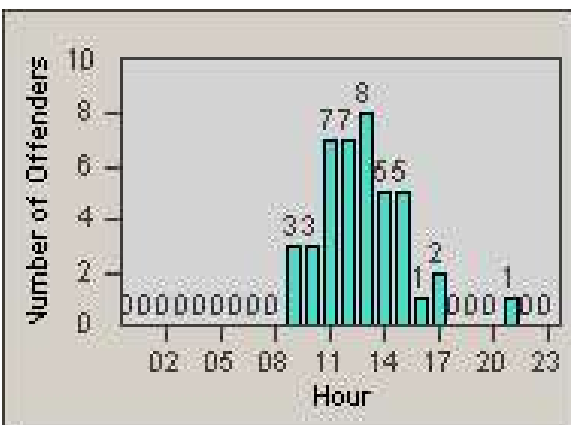

Redflex Redlight Offender Statistics

CONTRACT: Bakersfield
 DATE FROM: 1/Jul/2010

LOCATION: BA-OACA-01 Intersection of California Ave and Oak St
 DATE TO: 31/Jul/2010

LANE 1

LANE 2

LANE 3

Redflex Redlight Offender Statistics

CONTRACT: Bakersfield
DATE FROM: 1/Jul/2010

LOCATION: BA-OACA-01 Intersection of California Ave and Oak St
DATE TO: 31/Jul/2010

LANE 4

LANE TOTAL

Redflex Redlight Offender Statistics

CONTRACT: Bakersfield
 DATE FROM: 1/Jul/2010