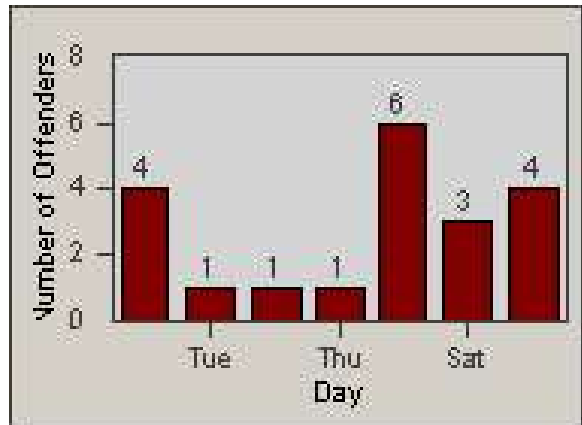

Redflex Redlight Offender Statistics

CONTRACT: Bakersfield
 DATE FROM: 1/Jul/2010

LOCATION: BA-OACA-01 Intersection of California Ave and Oak St
 DATE TO: 31/Jul/2010

LANE 1

LANE 2

LANE 3

Redflex Redlight Offender Statistics

CONTRACT: Bakersfield
DATE FROM: 1/Jul/2010

LOCATION: BA-OACA-01 Intersection of California Ave and Oak St
DATE TO: 31/Jul/2010

LANE 4

LANE TOTAL

Redflex Redlight Offender Statistics

CONTRACT: Bakersfield
 DATE FROM: 1/Jul/2010