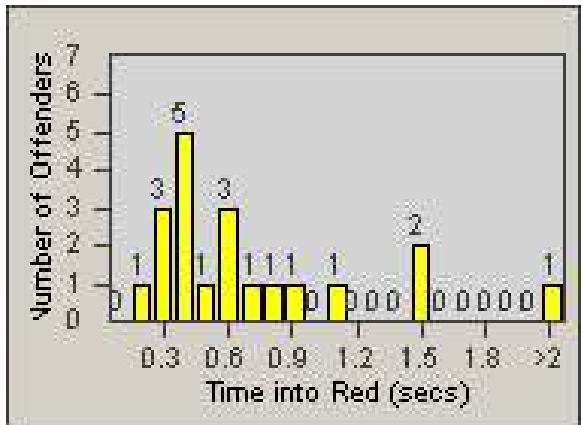

Redflex Redlight Offender Statistics

CONTRACT: Bakersfield
 DATE FROM: 1/Jul/2010

LOCATION: BA-OACA-01 Intersection of California Ave and Oak St
 DATE TO: 31/Jul/2010

LANE 1

LANE 2

LANE 3

Redflex Redlight Offender Statistics

CONTRACT: Bakersfield
DATE FROM: 1/Jul/2010

LOCATION: BA-OACA-01 Intersection of California Ave and Oak St
DATE TO: 31/Jul/2010

LANE 4

LANE TOTAL

Redflex Redlight Offender Statistics

CONTRACT: Bakersfield
 DATE FROM: 1/Jul/2010