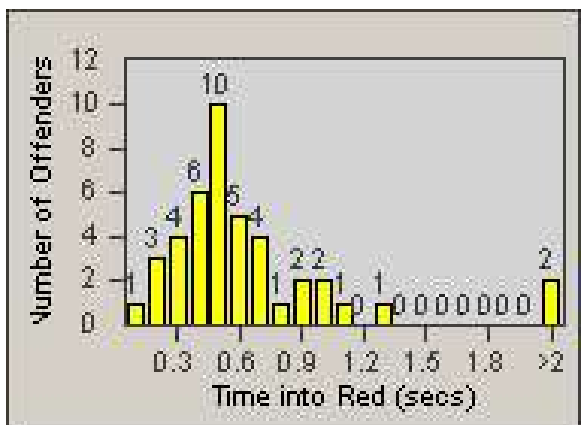

Redflex Redlight Offender Statistics

CONTRACT: Bakersfield
 DATE FROM: 1/Jul/2010

LOCATION: BA-OACA-01 Intersection of California Ave and Oak St
 DATE TO: 31/Jul/2010

LANE 1

LANE 2

LANE 3

Redflex Redlight Offender Statistics

CONTRACT: Bakersfield
DATE FROM: 1/Jul/2010

LOCATION: BA-OACA-01 Intersection of California Ave and Oak St
DATE TO: 31/Jul/2010

LANE 4

LANE TOTAL

Redflex Redlight Offender Statistics

CONTRACT: Bakersfield
 DATE FROM: 1/Jul/2010