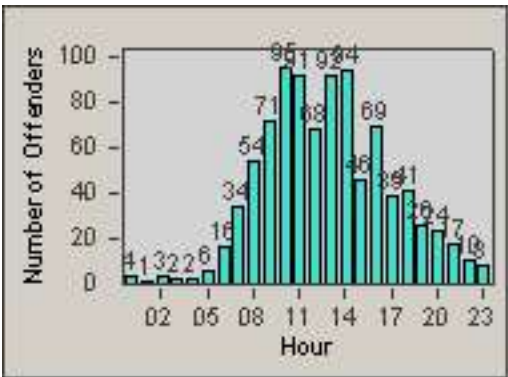

Redflex Redlight Offender Statistics

CONTRACT: Baldwin Park **LOCATION:** BAL-RAFR-01 Ramona Blvd.
DATE FROM: 01-Nov-2006 **DATE TO:** 30-Nov-2006

LANE 1

LANE 2

LANE 3

Redflex Redlight Offender Statistics

CONTRACT: Baldwin Park **LOCATION:** BAL-RAFR-01 Ramona Blvd.
DATE FROM: 01-Nov-2006 **DATE TO:** 30-Nov-2006

LANE 4

LANE TOTAL

Redflex Redlight Offender Statistics

CONTRACT: Baldwin Park **LOCATION:** BAL-RAFR-01 Ramona Blvd.
DATE FROM: 01-Nov-2006 **DATE TO:** 30-Nov-2006