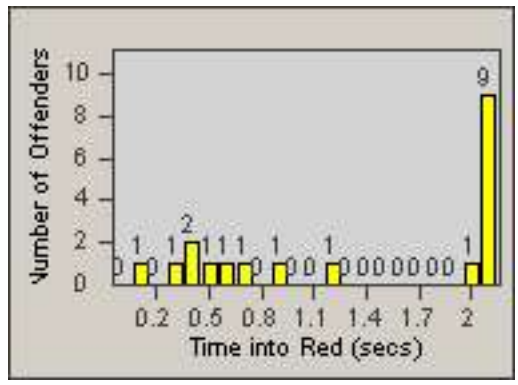

Redflex Redlight Offender Statistics

CONTRACT: Baldwin Park **LOCATION:** BAL-RAFR-01 Ramona Blvd.
DATE FROM: 01-Nov-2006 **DATE TO:** 30-Nov-2006

LANE 1

LANE 2

LANE 3

Redflex Redlight Offender Statistics

CONTRACT: Baldwin Park **LOCATION:** BAL-RAFR-01 Ramona Blvd.
DATE FROM: 01-Nov-2006 **DATE TO:** 30-Nov-2006

LANE 4

LANE TOTAL

Redflex Redlight Offender Statistics

CONTRACT: Baldwin Park **LOCATION:** BAL-RAFR-01 Ramona Blvd.
DATE FROM: 01-Nov-2006 **DATE TO:** 30-Nov-2006