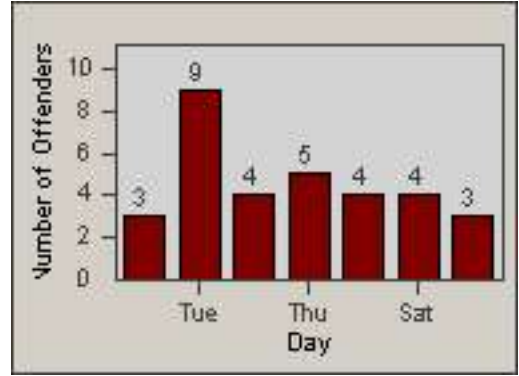

Redflex Redlight Offender Statistics

CONTRACT: Baldwin Park **LOCATION:** BAL-RAFR-01 Ramona Blvd.
DATE FROM: 01-Nov-2006 **DATE TO:** 30-Nov-2006

LANE 1

LANE 2

LANE 3

Redflex Redlight Offender Statistics

CONTRACT: Baldwin Park **LOCATION:** BAL-RAFR-01 Ramona Blvd.
DATE FROM: 01-Nov-2006 **DATE TO:** 30-Nov-2006

LANE 4

LANE TOTAL

Redflex Redlight Offender Statistics

CONTRACT: Baldwin Park **LOCATION:** BAL-RAFR-01 Ramona Blvd.
DATE FROM: 01-Nov-2006 **DATE TO:** 30-Nov-2006