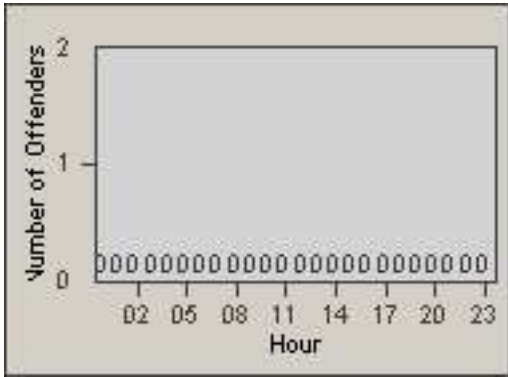

Redflex Redlight Offender Statistics

CONTRACT: Baldwin Park **LOCATION:** BAL-RAFR-01 Ramona Blvd.
DATE FROM: 01-Nov-2006 **DATE TO:** 30-Nov-2006

LANE 1

LANE 2

LANE 3

Redflex Redlight Offender Statistics

CONTRACT: Baldwin Park **LOCATION:** BAL-RAFR-01 Ramona Blvd.
DATE FROM: 01-Nov-2006 **DATE TO:** 30-Nov-2006

LANE 4

LANE TOTAL

Redflex Redlight Offender Statistics

CONTRACT: Baldwin Park **LOCATION:** BAL-RAFR-01 Ramona Blvd.
DATE FROM: 01-Nov-2006 **DATE TO:** 30-Nov-2006