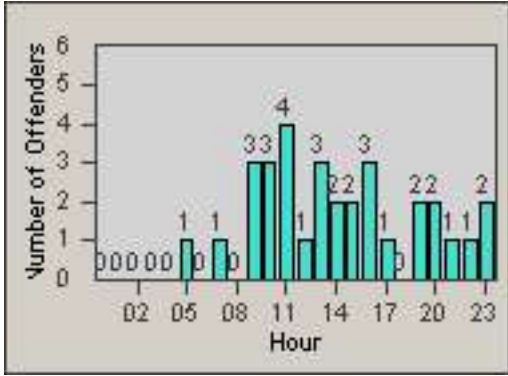

Redflex Redlight Offender Statistics

CONTRACT: Baldwin Park **LOCATION:** BAL-RAFR-01 Ramona Blvd.
DATE FROM: 01-Nov-2006 **DATE TO:** 30-Nov-2006

LANE 1

LANE 2

LANE 3

Redflex Redlight Offender Statistics

CONTRACT: Baldwin Park **LOCATION:** BAL-RAFR-01 Ramona Blvd.
DATE FROM: 01-Nov-2006 **DATE TO:** 30-Nov-2006

LANE 4

LANE TOTAL

Redflex Redlight Offender Statistics

CONTRACT: Baldwin Park **LOCATION:** BAL-RAFR-01 Ramona Blvd.
DATE FROM: 01-Nov-2006 **DATE TO:** 30-Nov-2006