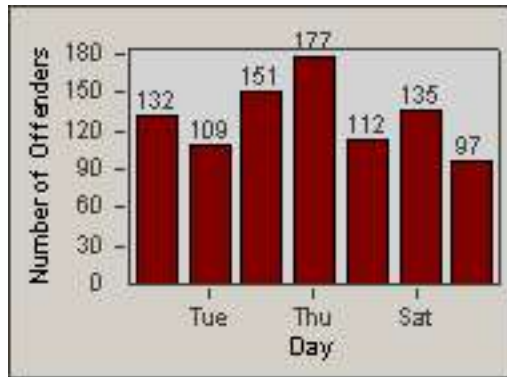

Redflex Redlight Offender Statistics

CONTRACT: Baldwin Park **LOCATION:** BAL-RAFR-01 Ramona Blvd.
DATE FROM: 01-Nov-2006 **DATE TO:** 30-Nov-2006

LANE 1

LANE 2

LANE 3

Redflex Redlight Offender Statistics

CONTRACT: Baldwin Park **LOCATION:** BAL-RAFR-01 Ramona Blvd.
DATE FROM: 01-Nov-2006 **DATE TO:** 30-Nov-2006

LANE 4

LANE TOTAL

Redflex Redlight Offender Statistics

CONTRACT: Baldwin Park **LOCATION:** BAL-RAFR-01 Ramona Blvd.
DATE FROM: 01-Nov-2006 **DATE TO:** 30-Nov-2006