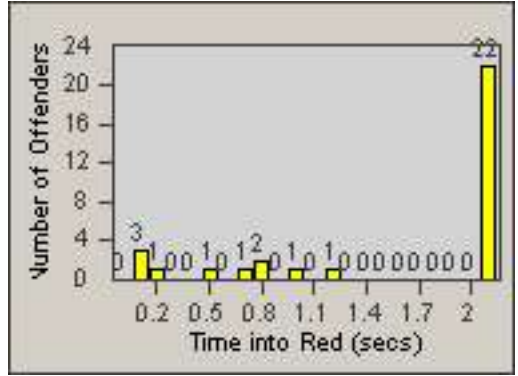

Redflex Redlight Offender Statistics

CONTRACT: Baldwin Park **LOCATION:** BAL-RAFR-01 Ramona Blvd.
DATE FROM: 01-Nov-2006 **DATE TO:** 30-Nov-2006

LANE 1

LANE 2

LANE 3

Redflex Redlight Offender Statistics

CONTRACT: Baldwin Park **LOCATION:** BAL-RAFR-01 Ramona Blvd.
DATE FROM: 01-Nov-2006 **DATE TO:** 30-Nov-2006

LANE 4

LANE TOTAL

Redflex Redlight Offender Statistics

CONTRACT: Baldwin Park **LOCATION:** BAL-RAFR-01 Ramona Blvd.
DATE FROM: 01-Nov-2006 **DATE TO:** 30-Nov-2006