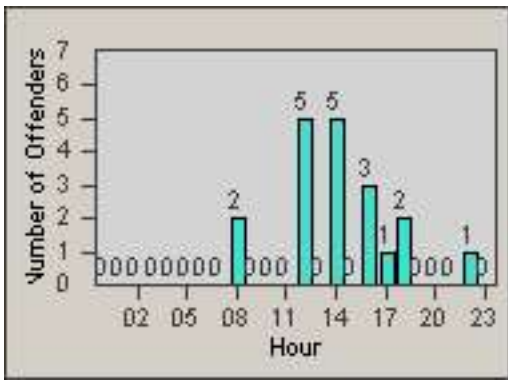

Redflex Redlight Offender Statistics

CONTRACT: Baldwin Park **LOCATION:** BAL-RAFR-01 Ramona Blvd.
DATE FROM: 01-Nov-2006 **DATE TO:** 30-Nov-2006

LANE 1

LANE 2

LANE 3

Redflex Redlight Offender Statistics

CONTRACT: Baldwin Park **LOCATION:** BAL-RAFR-01 Ramona Blvd.
DATE FROM: 01-Nov-2006 **DATE TO:** 30-Nov-2006

LANE 4

LANE TOTAL

Redflex Redlight Offender Statistics

CONTRACT: Baldwin Park **LOCATION:** BAL-RAFR-01 Ramona Blvd.
DATE FROM: 01-Nov-2006 **DATE TO:** 30-Nov-2006