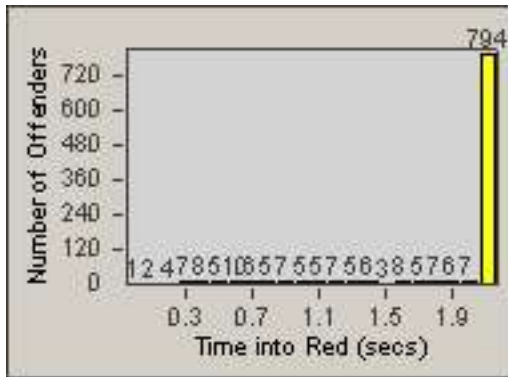

Redflex Redlight Offender Statistics

CONTRACT: Baldwin Park **LOCATION:** BAL-RAFR-01 Ramona Blvd.
DATE FROM: 01-Nov-2006 **DATE TO:** 30-Nov-2006

LANE 1

LANE 2

LANE 3

Redflex Redlight Offender Statistics

CONTRACT: Baldwin Park **LOCATION:** BAL-RAFR-01 Ramona Blvd.
DATE FROM: 01-Nov-2006 **DATE TO:** 30-Nov-2006

LANE 4

LANE TOTAL

Redflex Redlight Offender Statistics

CONTRACT: Baldwin Park **LOCATION:** BAL-RAFR-01 Ramona Blvd.
DATE FROM: 01-Nov-2006 **DATE TO:** 30-Nov-2006