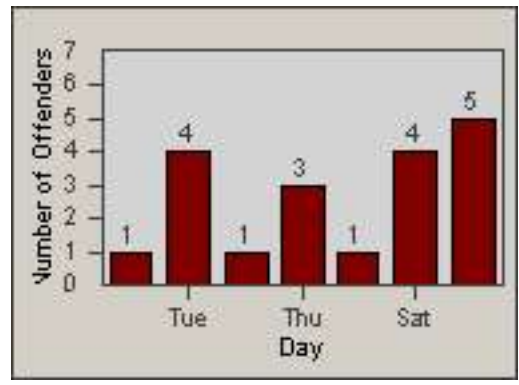

Redflex Redlight Offender Statistics

CONTRACT: Baldwin Park **LOCATION:** BAL-RAFR-01 Ramona Blvd.
DATE FROM: 01-Nov-2006 **DATE TO:** 30-Nov-2006

LANE 1

LANE 2

LANE 3

Redflex Redlight Offender Statistics

CONTRACT: Baldwin Park **LOCATION:** BAL-RAFR-01 Ramona Blvd.
DATE FROM: 01-Nov-2006 **DATE TO:** 30-Nov-2006

LANE 4

LANE TOTAL

Redflex Redlight Offender Statistics

CONTRACT: Baldwin Park **LOCATION:** BAL-RAFR-01 Ramona Blvd.
DATE FROM: 01-Nov-2006 **DATE TO:** 30-Nov-2006