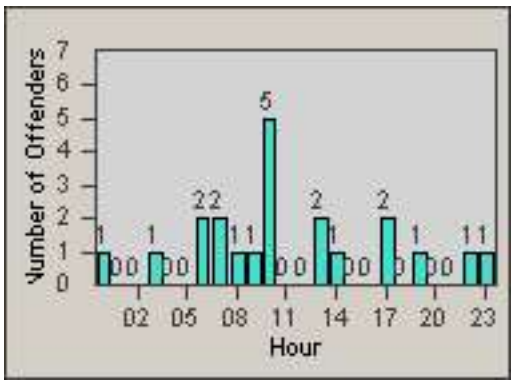

Redflex Redlight Offender Statistics

CONTRACT: Baldwin Park **LOCATION:** BAL-RAFR-03 Ramona Blvd.
DATE FROM: 01-Nov-2006 **DATE TO:** 30-Nov-2006

LANE 1

LANE 2

LANE 3

Redflex Redlight Offender Statistics

CONTRACT: Baldwin Park LOCATION: BAL-RAFR-03 Ramona Blvd.
DATE FROM: 01-Nov-2006 DATE TO: 30-Nov-2006

LANE 4

LANE TOTAL

Redflex Redlight Offender Statistics

CONTRACT: Baldwin Park **LOCATION:** BAL-RAFR-03 Ramona Blvd.
DATE FROM: 01-Nov-2006 **DATE TO:** 30-Nov-2006