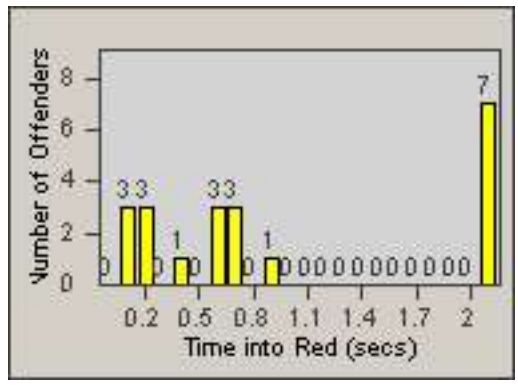

Redflex Redlight Offender Statistics

CONTRACT: Baldwin Park **LOCATION:** BAL-RAFR-03 Ramona Blvd.
DATE FROM: 01-Nov-2006 **DATE TO:** 30-Nov-2006

LANE 1

LANE 2

LANE 3

Redflex Redlight Offender Statistics

CONTRACT: Baldwin Park LOCATION: BAL-RAFR-03 Ramona Blvd.
DATE FROM: 01-Nov-2006 DATE TO: 30-Nov-2006

LANE 4

LANE TOTAL

Redflex Redlight Offender Statistics

CONTRACT: Baldwin Park **LOCATION:** BAL-RAFR-03 Ramona Blvd.
DATE FROM: 01-Nov-2006 **DATE TO:** 30-Nov-2006