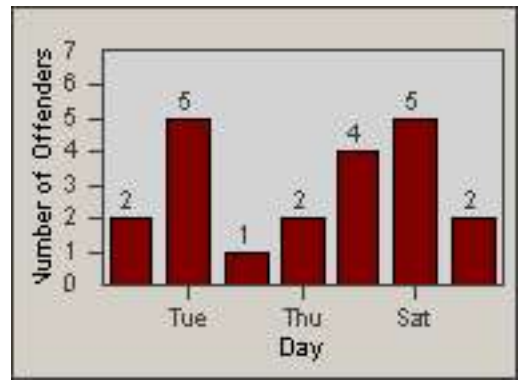

Redflex Redlight Offender Statistics

CONTRACT: Baldwin Park **LOCATION:** BAL-RAFR-03 Ramona Blvd.
DATE FROM: 01-Nov-2006 **DATE TO:** 30-Nov-2006

LANE 1

LANE 2

LANE 3

Redflex Redlight Offender Statistics

CONTRACT: Baldwin Park LOCATION: BAL-RAFR-03 Ramona Blvd.
DATE FROM: 01-Nov-2006 DATE TO: 30-Nov-2006

LANE 4

LANE TOTAL

Redflex Redlight Offender Statistics

CONTRACT: Baldwin Park **LOCATION:** BAL-RAFR-03 Ramona Blvd.
DATE FROM: 01-Nov-2006 **DATE TO:** 30-Nov-2006