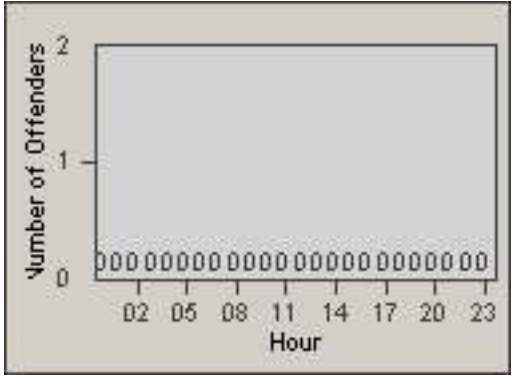

Redflex Redlight Offender Statistics

CONTRACT: Baldwin Park **LOCATION:** BAL-RAFR-03 Ramona Blvd.
DATE FROM: 01-Nov-2006 **DATE TO:** 30-Nov-2006

LANE 1

LANE 2

LANE 3

Redflex Redlight Offender Statistics

CONTRACT: Baldwin Park LOCATION: BAL-RAFR-03 Ramona Blvd.
DATE FROM: 01-Nov-2006 DATE TO: 30-Nov-2006

LANE 4

LANE TOTAL

Redflex Redlight Offender Statistics

CONTRACT: Baldwin Park **LOCATION:** BAL-RAFR-03 Ramona Blvd.
DATE FROM: 01-Nov-2006 **DATE TO:** 30-Nov-2006