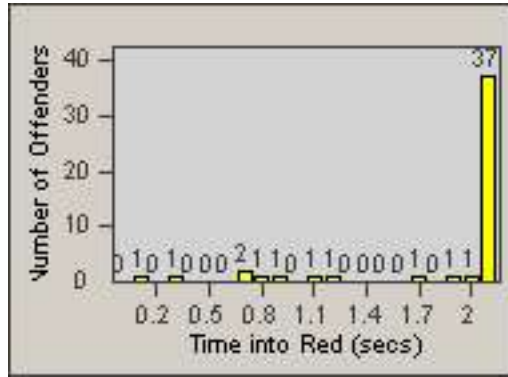

Redflex Redlight Offender Statistics

CONTRACT: Baldwin Park **LOCATION:** BAL-RABA-01 Ramona Blvd.
DATE FROM: 01-Nov-2010 **DATE TO:** 30-Nov-2010

LANE 1

LANE 2

LANE 3

Redflex Redlight Offender Statistics

CONTRACT: Baldwin Park **LOCATION:** BAL-RABA-01 Ramona Blvd.
DATE FROM: 01-Nov-2010 **DATE TO:** 30-Nov-2010

LANE 4

LANE TOTAL

Redflex Redlight Offender Statistics

CONTRACT: Baldwin Park **LOCATION:** BAL-RABA-01 Ramona Blvd.
DATE FROM: 01-Nov-2010 **DATE TO:** 30-Nov-2010