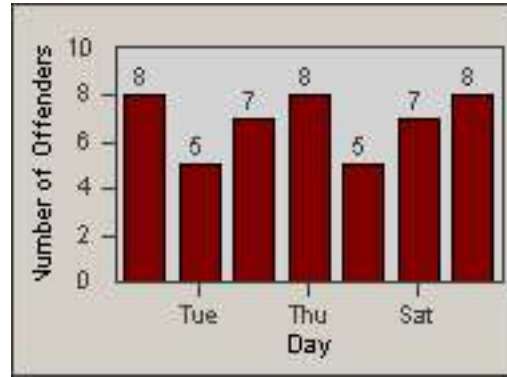

Redflex Redlight Offender Statistics

CONTRACT: Baldwin Park **LOCATION:** BAL-RABA-01 Ramona Blvd.
DATE FROM: 01-Nov-2010 **DATE TO:** 30-Nov-2010

LANE 1

LANE 2

LANE 3

Redflex Redlight Offender Statistics

CONTRACT: Baldwin Park **LOCATION:** BAL-RABA-01 Ramona Blvd.
DATE FROM: 01-Nov-2010 **DATE TO:** 30-Nov-2010

LANE 4

LANE TOTAL

Redflex Redlight Offender Statistics

CONTRACT: Baldwin Park **LOCATION:** BAL-RABA-01 Ramona Blvd.
DATE FROM: 01-Nov-2010 **DATE TO:** 30-Nov-2010