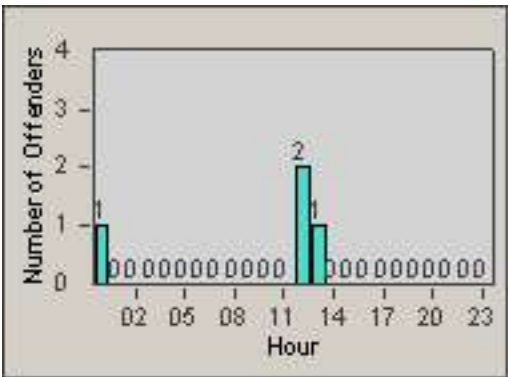

Redflex Redlight Offender Statistics

CONTRACT: Baldwin Park **LOCATION:** BAL-RABA-01 Ramona Blvd.
DATE FROM: 01-Nov-2010 **DATE TO:** 30-Nov-2010

LANE 1

LANE 2

LANE 3

Redflex Redlight Offender Statistics

CONTRACT: Baldwin Park **LOCATION:** BAL-RABA-01 Ramona Blvd.
DATE FROM: 01-Nov-2010 **DATE TO:** 30-Nov-2010

LANE 4

LANE TOTAL

Redflex Redlight Offender Statistics

CONTRACT: Baldwin Park **LOCATION:** BAL-RABA-01 Ramona Blvd.
DATE FROM: 01-Nov-2010 **DATE TO:** 30-Nov-2010