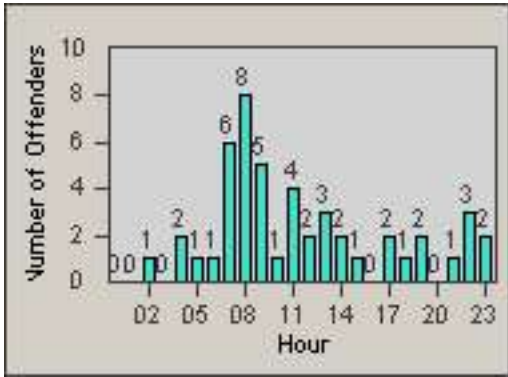

Redflex Redlight Offender Statistics

CONTRACT: Baldwin Park **LOCATION:** BAL-RABA-01 Ramona Blvd.
DATE FROM: 01-Nov-2010 **DATE TO:** 30-Nov-2010

LANE 1

LANE 2

LANE 3

Redflex Redlight Offender Statistics

CONTRACT: Baldwin Park **LOCATION:** BAL-RABA-01 Ramona Blvd.
DATE FROM: 01-Nov-2010 **DATE TO:** 30-Nov-2010

LANE 4

LANE TOTAL

Redflex Redlight Offender Statistics

CONTRACT: Baldwin Park **LOCATION:** BAL-RABA-01 Ramona Blvd.
DATE FROM: 01-Nov-2010 **DATE TO:** 30-Nov-2010