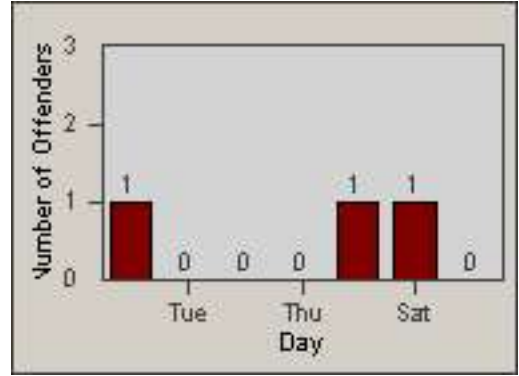

Redflex Redlight Offender Statistics

CONTRACT: Baldwin Park **LOCATION:** BAL-RABA-01 Ramona Blvd.
DATE FROM: 01-Nov-2010 **DATE TO:** 30-Nov-2010

LANE 1

LANE 2

LANE 3

Redflex Redlight Offender Statistics

CONTRACT: Baldwin Park **LOCATION:** BAL-RABA-01 Ramona Blvd.
DATE FROM: 01-Nov-2010 **DATE TO:** 30-Nov-2010

LANE 4

LANE TOTAL

Redflex Redlight Offender Statistics

CONTRACT: Baldwin Park **LOCATION:** BAL-RABA-01 Ramona Blvd.
DATE FROM: 01-Nov-2010 **DATE TO:** 30-Nov-2010