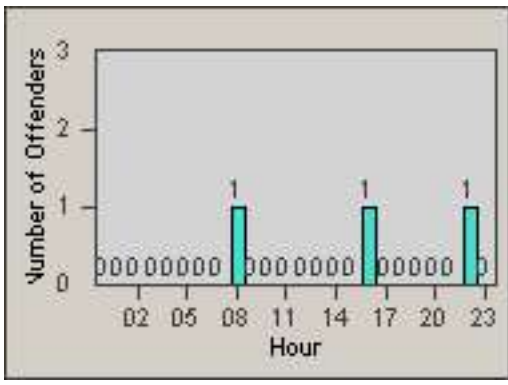

Redflex Redlight Offender Statistics

CONTRACT: Baldwin Park **LOCATION:** BAL-RABA-01 Ramona Blvd.
DATE FROM: 01-Nov-2010 **DATE TO:** 30-Nov-2010

LANE 1

LANE 2

LANE 3

Redflex Redlight Offender Statistics

CONTRACT: Baldwin Park **LOCATION:** BAL-RABA-01 Ramona Blvd.
DATE FROM: 01-Nov-2010 **DATE TO:** 30-Nov-2010

LANE 4

LANE TOTAL

Redflex Redlight Offender Statistics

CONTRACT: Baldwin Park **LOCATION:** BAL-RABA-01 Ramona Blvd.
DATE FROM: 01-Nov-2010 **DATE TO:** 30-Nov-2010