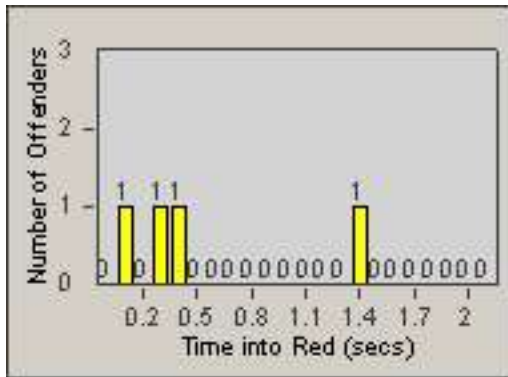

Redflex Redlight Offender Statistics

CONTRACT: Baldwin Park **LOCATION:** BAL-RABA-01 Ramona Blvd.
DATE FROM: 01-Nov-2010 **DATE TO:** 30-Nov-2010

LANE 1

LANE 2

LANE 3

Redflex Redlight Offender Statistics

CONTRACT: Baldwin Park **LOCATION:** BAL-RABA-01 Ramona Blvd.
DATE FROM: 01-Nov-2010 **DATE TO:** 30-Nov-2010

LANE 4

LANE TOTAL

Redflex Redlight Offender Statistics

CONTRACT: Baldwin Park **LOCATION:** BAL-RABA-01 Ramona Blvd.
DATE FROM: 01-Nov-2010 **DATE TO:** 30-Nov-2010