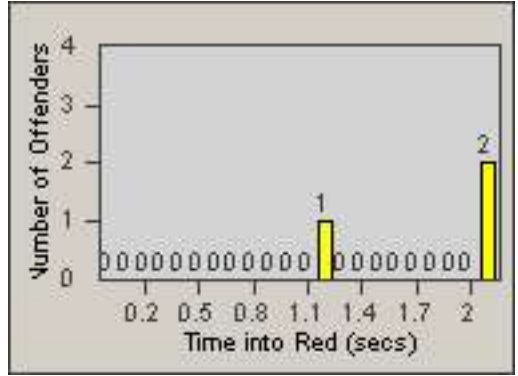

Redflex Redlight Offender Statistics

CONTRACT: Baldwin Park **LOCATION:** BAL-RABA-01 Ramona Blvd.
DATE FROM: 01-Nov-2010 **DATE TO:** 30-Nov-2010

LANE 1

LANE 2

LANE 3

Redflex Redlight Offender Statistics

CONTRACT: Baldwin Park **LOCATION:** BAL-RABA-01 Ramona Blvd.
DATE FROM: 01-Nov-2010 **DATE TO:** 30-Nov-2010

LANE 4

LANE TOTAL

Redflex Redlight Offender Statistics

CONTRACT: Baldwin Park **LOCATION:** BAL-RABA-01 Ramona Blvd.
DATE FROM: 01-Nov-2010 **DATE TO:** 30-Nov-2010