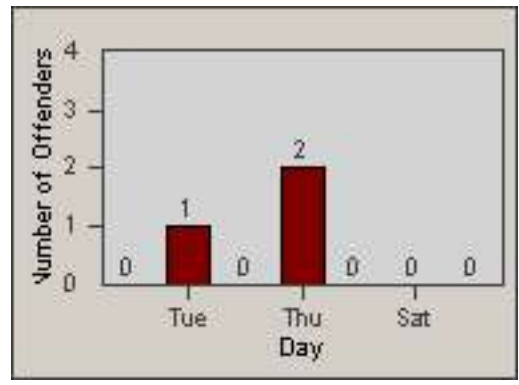

Redflex Redlight Offender Statistics

CONTRACT: Baldwin Park **LOCATION:** BAL-RABA-01 Ramona Blvd.
DATE FROM: 01-Nov-2010 **DATE TO:** 30-Nov-2010

LANE 1

LANE 2

LANE 3

Redflex Redlight Offender Statistics

CONTRACT: Baldwin Park **LOCATION:** BAL-RABA-01 Ramona Blvd.
DATE FROM: 01-Nov-2010 **DATE TO:** 30-Nov-2010

LANE 4

LANE TOTAL

Redflex Redlight Offender Statistics

CONTRACT: Baldwin Park **LOCATION:** BAL-RABA-01 Ramona Blvd.
DATE FROM: 01-Nov-2010 **DATE TO:** 30-Nov-2010