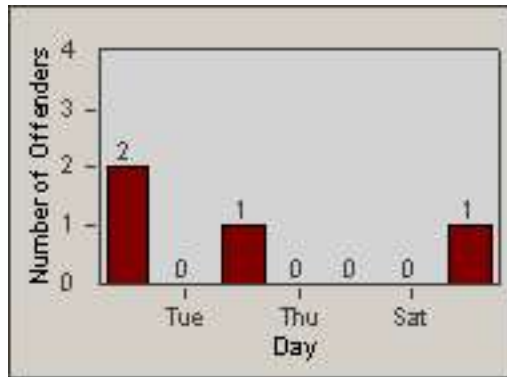

Redflex Redlight Offender Statistics

CONTRACT: Baldwin Park **LOCATION:** BAL-RABA-01 Ramona Blvd.
DATE FROM: 01-Nov-2010 **DATE TO:** 30-Nov-2010

LANE 1

LANE 2

LANE 3

Redflex Redlight Offender Statistics

CONTRACT: Baldwin Park **LOCATION:** BAL-RABA-01 Ramona Blvd.
DATE FROM: 01-Nov-2010 **DATE TO:** 30-Nov-2010

LANE 4

LANE TOTAL

Redflex Redlight Offender Statistics

CONTRACT: Baldwin Park **LOCATION:** BAL-RABA-01 Ramona Blvd.
DATE FROM: 01-Nov-2010 **DATE TO:** 30-Nov-2010