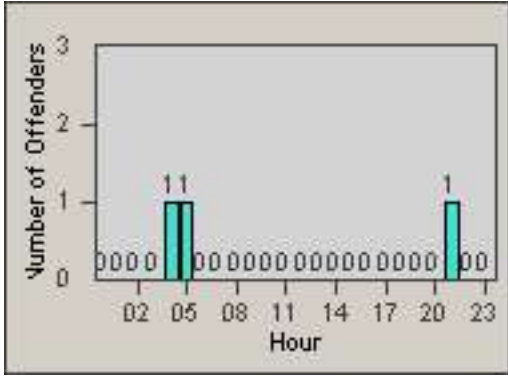

Redflex Redlight Offender Statistics

CONTRACT: Baldwin Park **LOCATION:** BAL-RABA-01 Ramona Blvd.
DATE FROM: 01-Nov-2010 **DATE TO:** 30-Nov-2010

LANE 1

LANE 2

LANE 3

Redflex Redlight Offender Statistics

CONTRACT: Baldwin Park **LOCATION:** BAL-RABA-01 Ramona Blvd.
DATE FROM: 01-Nov-2010 **DATE TO:** 30-Nov-2010

LANE 4

LANE TOTAL

Redflex Redlight Offender Statistics

CONTRACT: Baldwin Park **LOCATION:** BAL-RABA-01 Ramona Blvd.
DATE FROM: 01-Nov-2010 **DATE TO:** 30-Nov-2010