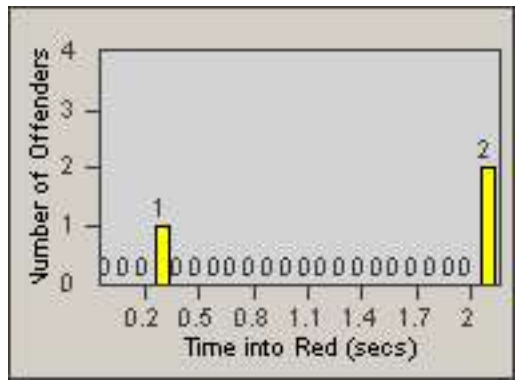

Redflex Redlight Offender Statistics

CONTRACT: Baldwin Park **LOCATION:** BAL-RABA-01 Ramona Blvd.
DATE FROM: 01-Nov-2010 **DATE TO:** 30-Nov-2010

LANE 1

LANE 2

LANE 3

Redflex Redlight Offender Statistics

CONTRACT: Baldwin Park **LOCATION:** BAL-RABA-01 Ramona Blvd.
DATE FROM: 01-Nov-2010 **DATE TO:** 30-Nov-2010

LANE 4

LANE TOTAL

Redflex Redlight Offender Statistics

CONTRACT: Baldwin Park **LOCATION:** BAL-RABA-01 Ramona Blvd.
DATE FROM: 01-Nov-2010 **DATE TO:** 30-Nov-2010