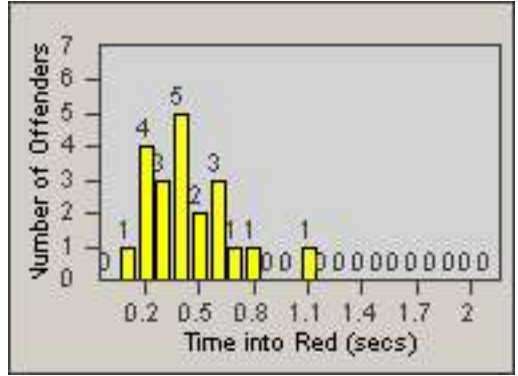

Redflex Redlight Offender Statistics

CONTRACT: Baldwin Park
 DATE FROM: 01-Nov-2011

LOCATION: BAL-PUDA-01 Dalewood St and Puente Ave
 DATE TO: 30-Nov-2011

LANE 1

LANE 2

LANE 3

Redflex Redlight Offender Statistics