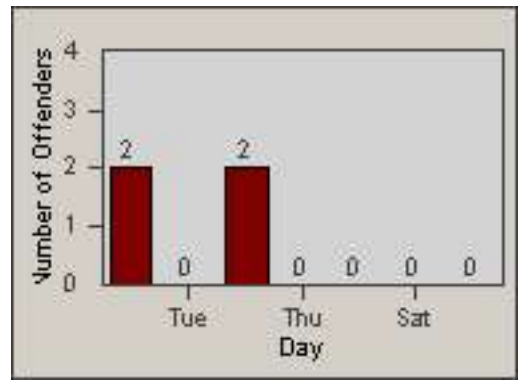

Redflex Redlight Offender Statistics

CONTRACT: Baldwin Park
 DATE FROM: 01-Nov-2011

LOCATION: BAL-PUDA-01 Dalewood St and Puente Ave
 DATE TO: 30-Nov-2011

LANE 1

LANE 2

LANE 3

Redflex Redlight Offender Statistics

CONTRACT: Baldwin Park
 DATE FROM: 01-Nov-2011

LOCATION: BAL-PUDA-01 Dalewood St and Puente Ave
 DATE TO: 30-Nov-2011

LANE 4

LANE TOTAL

Redflex Redlight Offender Statistics

CONTRACT: Baldwin Park
 DATE FROM: 01-Nov-2011