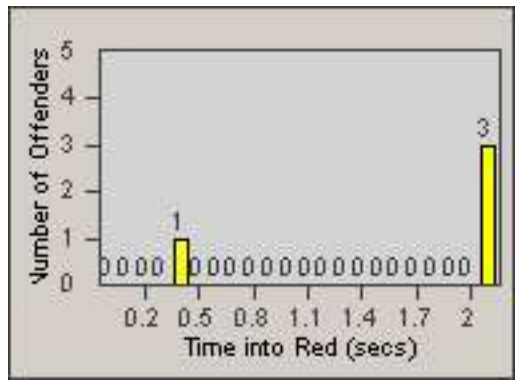

Redflex Redlight Offender Statistics

CONTRACT: Baldwin Park
 DATE FROM: 01-Nov-2011

LOCATION: BAL-PUDA-01 Dalewood St and Puente Ave
 DATE TO: 30-Nov-2011

LANE 1

LANE 2

LANE 3

Redflex Redlight Offender Statistics