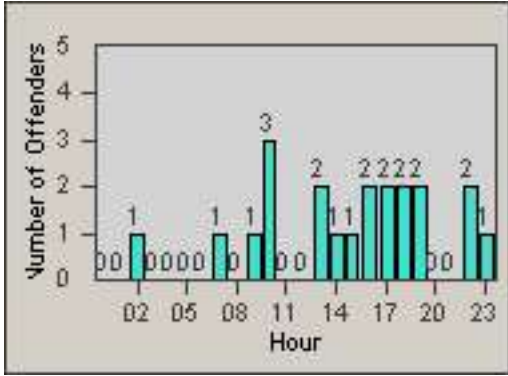

Redflex Redlight Offender Statistics

CONTRACT: Baldwin Park
 DATE FROM: 01-Nov-2011

LOCATION: BAL-PUDA-01 Dalewood St and Puente Ave
 DATE TO: 30-Nov-2011

LANE 1

LANE 2

LANE 3

Redflex Redlight Offender Statistics

CONTRACT: Baldwin Park
 DATE FROM: 01-Nov-2011

LOCATION: BAL-PUDA-01 Dalewood St and Puente Ave
 DATE TO: 30-Nov-2011

LANE 4

LANE TOTAL

Redflex Redlight Offender Statistics

CONTRACT: Baldwin Park
 DATE FROM: 01-Nov-2011