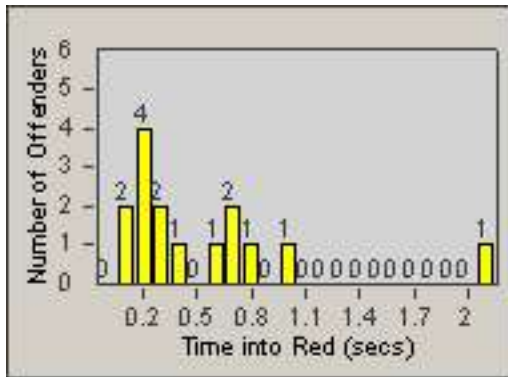

Redflex Redlight Offender Statistics

CONTRACT: Baldwin Park
 DATE FROM: 01-Nov-2011

LOCATION: BAL-PUDA-01 Dalewood St and Puente Ave
 DATE TO: 30-Nov-2011

LANE 1

LANE 2

LANE 3

Redflex Redlight Offender Statistics

CONTRACT: Baldwin Park
 DATE FROM: 01-Nov-2011

LOCATION: BAL-PUDA-01 Dalewood St and Puente Ave
 DATE TO: 30-Nov-2011

LANE 4

LANE TOTAL

Redflex Redlight Offender Statistics

CONTRACT: Baldwin Park
 DATE FROM: 01-Nov-2011