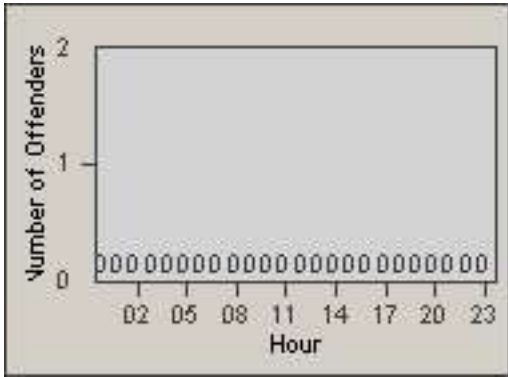

Redflex Redlight Offender Statistics

CONTRACT: Baldwin Park
DATE FROM: 01-Nov-2011

LOCATION: BAL-PUDA-01 Dalewood St and Puente Ave
DATE TO: 30-Nov-2011

LANE 4

LANE TOTAL