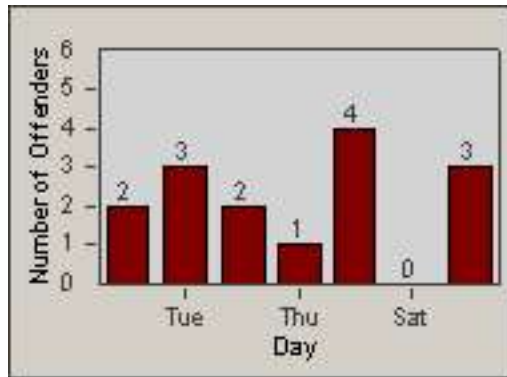

Redflex Redlight Offender Statistics

CONTRACT: Baldwin Park
 DATE FROM: 01-Nov-2011

LOCATION: BAL-PUDA-01 Dalewood St and Puente Ave
 DATE TO: 30-Nov-2011

LANE 1

LANE 2

LANE 3

Redflex Redlight Offender Statistics

CONTRACT: Baldwin Park
 DATE FROM: 01-Nov-2011

LOCATION: BAL-PUDA-01 Dalewood St and Puente Ave
 DATE TO: 30-Nov-2011

LANE 4

LANE TOTAL

Redflex Redlight Offender Statistics

CONTRACT: Baldwin Park
 DATE FROM: 01-Nov-2011