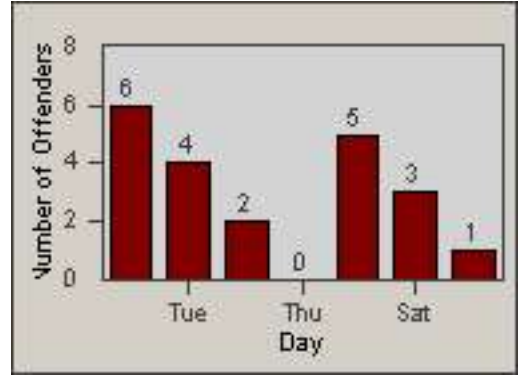

Redflex Redlight Offender Statistics

CONTRACT: Baldwin Park
 DATE FROM: 01-Nov-2011

LOCATION: BAL-PUDA-01 Dalewood St and Puente Ave
 DATE TO: 30-Nov-2011

LANE 1

LANE 2

LANE 3

Redflex Redlight Offender Statistics

CONTRACT: Baldwin Park
 DATE FROM: 01-Nov-2011

LOCATION: BAL-PUDA-01 Dalewood St and Puente Ave
 DATE TO: 30-Nov-2011

LANE 4

LANE TOTAL

Redflex Redlight Offender Statistics

CONTRACT: Baldwin Park
 DATE FROM: 01-Nov-2011