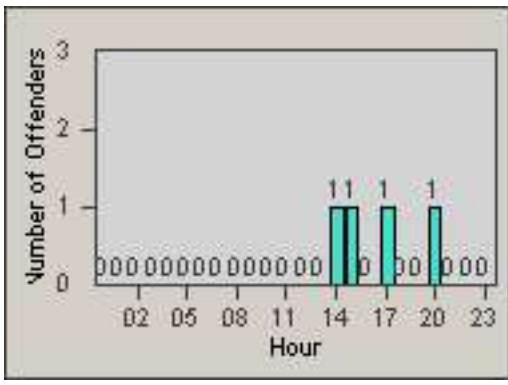

Redflex Redlight Offender Statistics

CONTRACT: Baldwin Park
 DATE FROM: 01-Nov-2011

LOCATION: BAL-PUDA-01 Dalewood St and Puente Ave
 DATE TO: 30-Nov-2011

LANE 1

LANE 2

LANE 3

Redflex Redlight Offender Statistics

CONTRACT: Baldwin Park
 DATE FROM: 01-Nov-2011

LOCATION: BAL-PUDA-01 Dalewood St and Puente Ave
 DATE TO: 30-Nov-2011

LANE 4

LANE TOTAL

Redflex Redlight Offender Statistics

CONTRACT: Baldwin Park
 DATE FROM: 01-Nov-2011