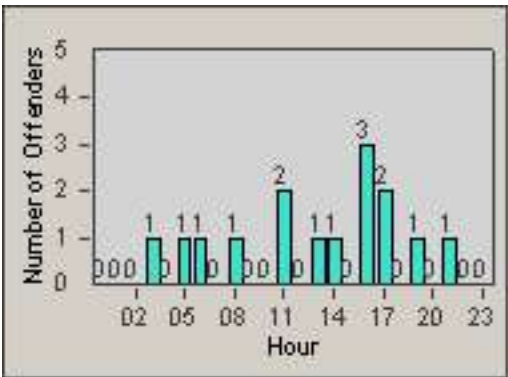

Redflex Redlight Offender Statistics

CONTRACT: Baldwin Park
DATE FROM: 01-Nov-2011

LOCATION: BAL-PUDA-01 Dalewood St and Puente Ave
DATE TO: 30-Nov-2011