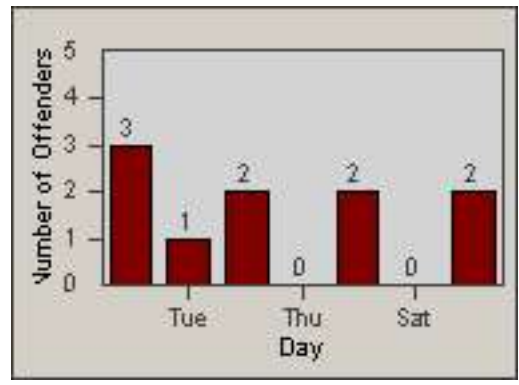

Redflex Redlight Offender Statistics

CONTRACT: Baldwin Park **LOCATION:** BAL-RABA-03 Ramona Blvd.
DATE FROM: 01-Nov-2011 **DATE TO:** 30-Nov-2011

LANE 1

LANE 2

LANE 3

Redflex Redlight Offender Statistics

CONTRACT: Baldwin Park **LOCATION:** BAL-RABA-03 Ramona Blvd.
DATE FROM: 01-Nov-2011 **DATE TO:** 30-Nov-2011

LANE 4

LANE TOTAL

Redflex Redlight Offender Statistics

CONTRACT: Baldwin Park **LOCATION:** BAL-RABA-03 Ramona Blvd.
DATE FROM: 01-Nov-2011 **DATE TO:** 30-Nov-2011