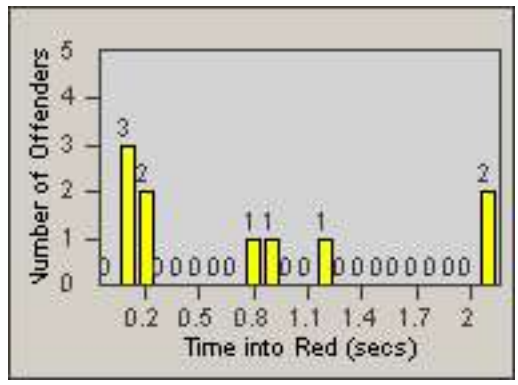

Redflex Redlight Offender Statistics

CONTRACT: Baldwin Park **LOCATION:** BAL-RABA-03 Ramona Blvd.
DATE FROM: 01-Nov-2011 **DATE TO:** 30-Nov-2011

LANE 1

LANE 2

LANE 3

Redflex Redlight Offender Statistics

CONTRACT: Baldwin Park **LOCATION:** BAL-RABA-03 Ramona Blvd.
DATE FROM: 01-Nov-2011 **DATE TO:** 30-Nov-2011

LANE 4

LANE TOTAL

Redflex Redlight Offender Statistics

CONTRACT: Baldwin Park **LOCATION:** BAL-RABA-03 Ramona Blvd.
DATE FROM: 01-Nov-2011 **DATE TO:** 30-Nov-2011