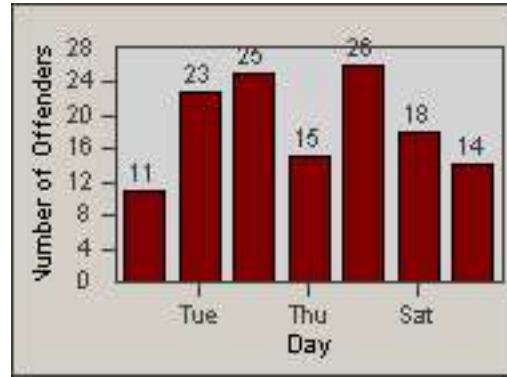

Redflex Redlight Offender Statistics

CONTRACT: Baldwin Park **LOCATION:** BAL-RABA-03 Ramona Blvd.
DATE FROM: 01-Nov-2011 **DATE TO:** 30-Nov-2011

LANE 1

LANE 2

LANE 3

Redflex Redlight Offender Statistics

CONTRACT: Baldwin Park **LOCATION:** BAL-RABA-03 Ramona Blvd.
DATE FROM: 01-Nov-2011 **DATE TO:** 30-Nov-2011

LANE 4

LANE TOTAL

Redflex Redlight Offender Statistics

CONTRACT: Baldwin Park **LOCATION:** BAL-RABA-03 Ramona Blvd.
DATE FROM: 01-Nov-2011 **DATE TO:** 30-Nov-2011