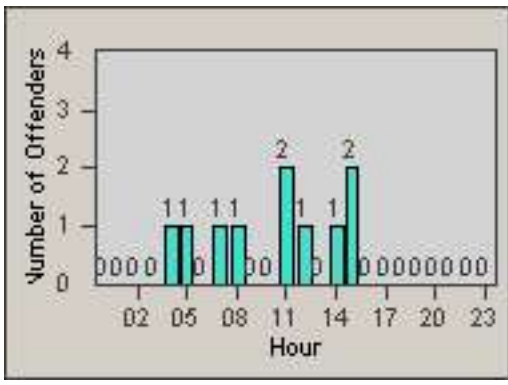

Redflex Redlight Offender Statistics

CONTRACT: Baldwin Park **LOCATION:** BAL-RABA-03 Ramona Blvd.
DATE FROM: 01-Nov-2011 **DATE TO:** 30-Nov-2011

LANE 1

LANE 2

LANE 3

Redflex Redlight Offender Statistics

CONTRACT: Baldwin Park **LOCATION:** BAL-RABA-03 Ramona Blvd.
DATE FROM: 01-Nov-2011 **DATE TO:** 30-Nov-2011

LANE 4

LANE TOTAL

Redflex Redlight Offender Statistics

CONTRACT: Baldwin Park **LOCATION:** BAL-RABA-03 Ramona Blvd.
DATE FROM: 01-Nov-2011 **DATE TO:** 30-Nov-2011