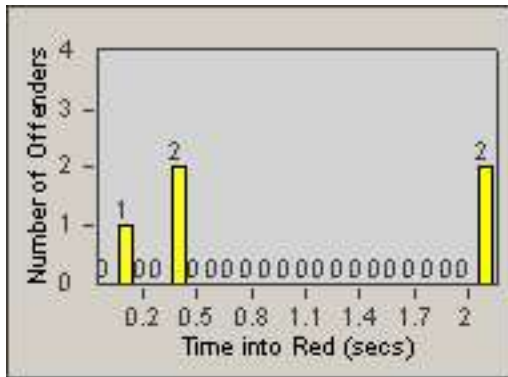

Redflex Redlight Offender Statistics

CONTRACT: Baldwin Park **LOCATION:** BAL-RABA-03 Ramona Blvd.
DATE FROM: 01-Nov-2011 **DATE TO:** 30-Nov-2011

LANE 1

LANE 2

LANE 3

Redflex Redlight Offender Statistics

CONTRACT: Baldwin Park **LOCATION:** BAL-RABA-03 Ramona Blvd.
DATE FROM: 01-Nov-2011 **DATE TO:** 30-Nov-2011

LANE 4

LANE TOTAL

Redflex Redlight Offender Statistics

CONTRACT: Baldwin Park **LOCATION:** BAL-RABA-03 Ramona Blvd.
DATE FROM: 01-Nov-2011 **DATE TO:** 30-Nov-2011