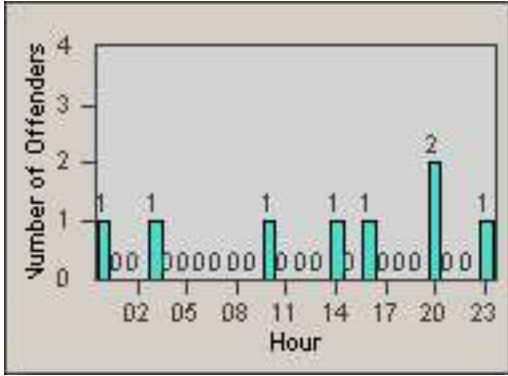

Redflex Redlight Offender Statistics

CONTRACT: Baldwin Park **LOCATION:** BAL-RABA-03 Ramona Blvd.
DATE FROM: 01-Nov-2011 **DATE TO:** 30-Nov-2011

LANE 1

LANE 2

LANE 3

Redflex Redlight Offender Statistics

CONTRACT: Baldwin Park **LOCATION:** BAL-RABA-03 Ramona Blvd.
DATE FROM: 01-Nov-2011 **DATE TO:** 30-Nov-2011

LANE 4

LANE TOTAL

Redflex Redlight Offender Statistics

CONTRACT: Baldwin Park **LOCATION:** BAL-RABA-03 Ramona Blvd.
DATE FROM: 01-Nov-2011 **DATE TO:** 30-Nov-2011