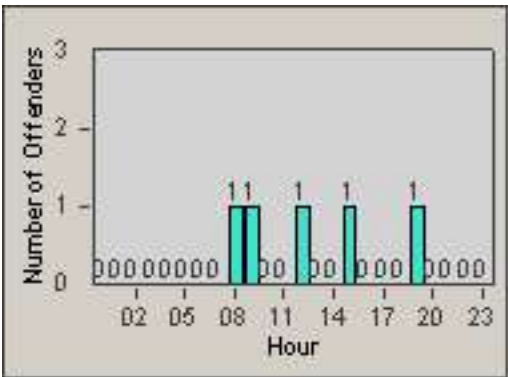

Redflex Redlight Offender Statistics

CONTRACT: Baldwin Park **LOCATION:** BAL-RABA-03 Ramona Blvd.
DATE FROM: 01-Nov-2011 **DATE TO:** 30-Nov-2011

LANE 1

LANE 2

LANE 3

Redflex Redlight Offender Statistics

CONTRACT: Baldwin Park **LOCATION:** BAL-RABA-03 Ramona Blvd.
DATE FROM: 01-Nov-2011 **DATE TO:** 30-Nov-2011

LANE 4

LANE TOTAL

Redflex Redlight Offender Statistics

CONTRACT: Baldwin Park **LOCATION:** BAL-RABA-03 Ramona Blvd.
DATE FROM: 01-Nov-2011 **DATE TO:** 30-Nov-2011