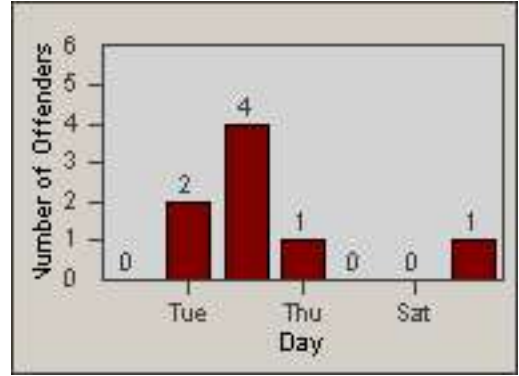

Redflex Redlight Offender Statistics

CONTRACT: Baldwin Park **LOCATION:** BAL-RABA-03 Ramona Blvd.
DATE FROM: 01-Nov-2011 **DATE TO:** 30-Nov-2011

LANE 1

LANE 2

LANE 3

Redflex Redlight Offender Statistics

CONTRACT: Baldwin Park **LOCATION:** BAL-RABA-03 Ramona Blvd.
DATE FROM: 01-Nov-2011 **DATE TO:** 30-Nov-2011

LANE 4

LANE TOTAL

Redflex Redlight Offender Statistics

CONTRACT: Baldwin Park **LOCATION:** BAL-RABA-03 Ramona Blvd.
DATE FROM: 01-Nov-2011 **DATE TO:** 30-Nov-2011