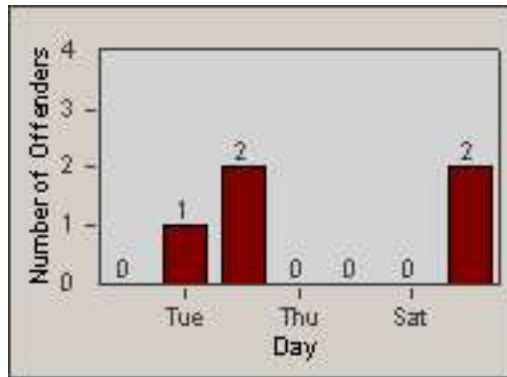

Redflex Redlight Offender Statistics

CONTRACT: Baldwin Park **LOCATION:** BAL-RABA-03 Ramona Blvd.
DATE FROM: 01-Nov-2011 **DATE TO:** 30-Nov-2011

LANE 1

LANE 2

LANE 3

Redflex Redlight Offender Statistics

CONTRACT: Baldwin Park **LOCATION:** BAL-RABA-03 Ramona Blvd.
DATE FROM: 01-Nov-2011 **DATE TO:** 30-Nov-2011

LANE 4

LANE TOTAL

Redflex Redlight Offender Statistics

CONTRACT: Baldwin Park **LOCATION:** BAL-RABA-03 Ramona Blvd.
DATE FROM: 01-Nov-2011 **DATE TO:** 30-Nov-2011