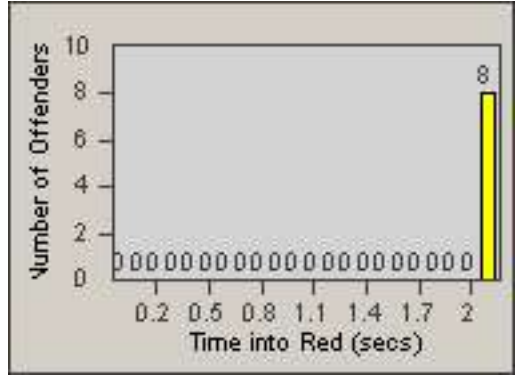

Redflex Redlight Offender Statistics

CONTRACT: Baldwin Park **LOCATION:** BAL-RABA-03 Ramona Blvd.
DATE FROM: 01-Nov-2011 **DATE TO:** 30-Nov-2011

LANE 1

LANE 2

LANE 3

Redflex Redlight Offender Statistics

CONTRACT: Baldwin Park **LOCATION:** BAL-RABA-03 Ramona Blvd.
DATE FROM: 01-Nov-2011 **DATE TO:** 30-Nov-2011

LANE 4

LANE TOTAL

Redflex Redlight Offender Statistics

CONTRACT: Baldwin Park **LOCATION:** BAL-RABA-03 Ramona Blvd.
DATE FROM: 01-Nov-2011 **DATE TO:** 30-Nov-2011