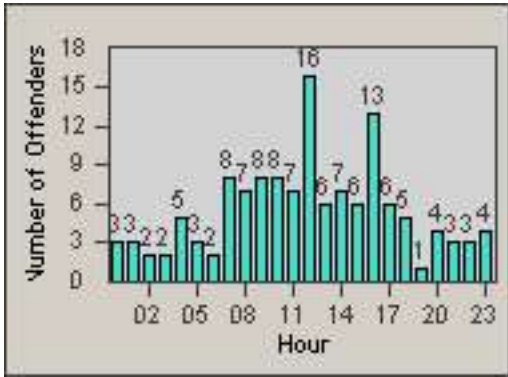

Redflex Redlight Offender Statistics

CONTRACT: Baldwin Park **LOCATION:** BAL-RABA-03 Ramona Blvd.
DATE FROM: 01-Nov-2011 **DATE TO:** 30-Nov-2011

LANE 1

LANE 2

LANE 3

Redflex Redlight Offender Statistics

CONTRACT: Baldwin Park **LOCATION:** BAL-RABA-03 Ramona Blvd.
DATE FROM: 01-Nov-2011 **DATE TO:** 30-Nov-2011

LANE 4

LANE TOTAL

Redflex Redlight Offender Statistics

CONTRACT: Baldwin Park **LOCATION:** BAL-RABA-03 Ramona Blvd.
DATE FROM: 01-Nov-2011 **DATE TO:** 30-Nov-2011