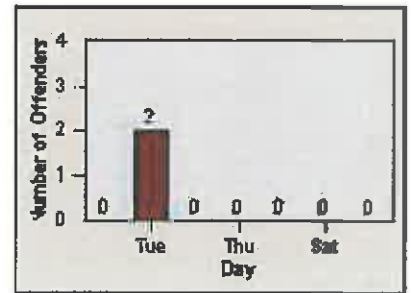

# Redflex Redlight Offender Statistics

CONTRACT: Belmont  
 DATE FROM: 01-Jul-2012

LOCATION: BMT-RAEC-01 Ralston Avenue EB at El Camino Real  
 DATE TO: 31-Jul-2012

LANE 1

LANE 2

LANE 3