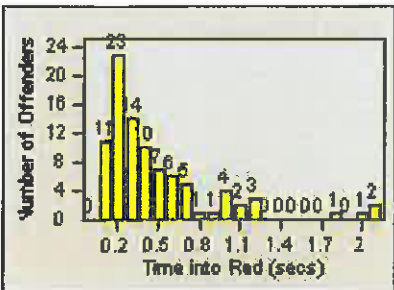

# Redflex Redlight Offender Statistics

CONTRACT: Belmont  
 DATE FROM: 01-Jul-2012

LOCATION: BMT-RAOC-01 Ralston Avenue WB at Old County RD  
 DATE TO: 31-Jul-2012

LANE 1

LANE 2

LANE 3