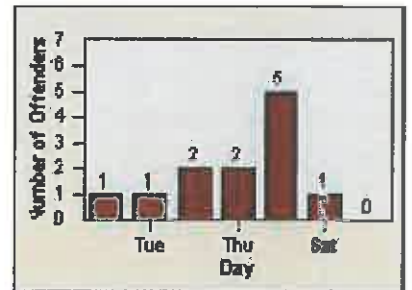

# Redflex Redlight Offender Statistics

CONTRACT: Belmont  
 DATE FROM: 01-Jul-2012

LOCATION: BMT-RAEC-01 Ralston Avenue EB at El Camino Real  
 DATE TO: 31-Jul-2012

LANE 1

LANE 2

LANE 3