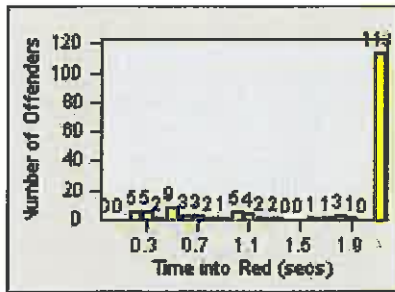

Redflex Redlight Offender Statistics

CONTRACT: Belmont

LOCATION: BMT-RAOC-01 Ralston Avenue WB at Old County RD

DATE FROM: 01-Jul-2012

DATE TO: 31-Jul-2012

LANE 4