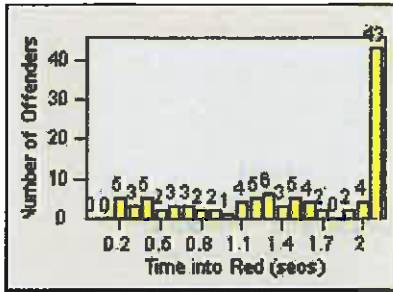

Redflex Redlight Offender Statistics

CONTRACT: Belmont

LOCATION: BMT-RAEC-01 Ralston Avenue EB at El Camino Real

DATE FROM: 01-Jul-2012

DATE TO: 31-Jul-2012

LANE 4