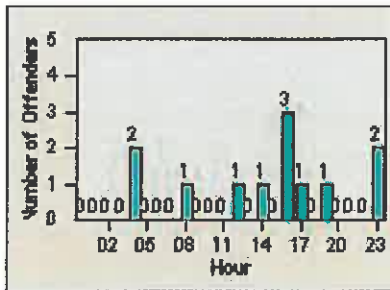

# Redflex Redlight Offender Statistics

CONTRACT: Belmont  
 DATE FROM: 01-Jul-2012

LOCATION: BMT-RAEC-01 Ralston Avenue EB at El Camino Real  
 DATE TO: 31-Jul-2012

LANE 1

LANE 2

LANE 3