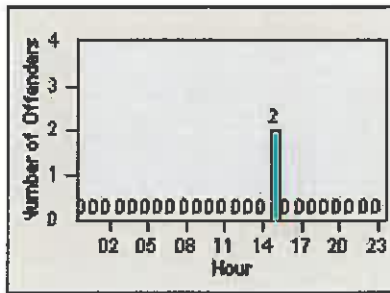

# Redflex Redlight Offender Statistics

CONTRACT: Belmont  
 DATE FROM: 01-Jul-2012

LOCATION: BMT-RAEC-01 Ralston Avenue EB at El Camino Real  
 DATE TO: 31-Jul-2012

LANE 1

LANE 2

LANE 3