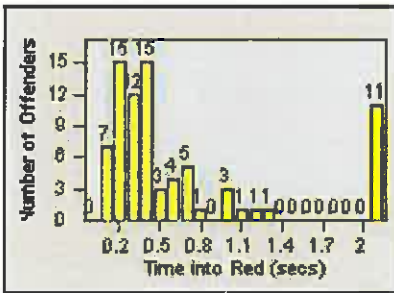

# Redflex Redlight Offender Statistics

CONTRACT: Belmont  
 DATE FROM: 01-Jul-2012

LOCATION: BMT-RAOC-01 Ralston Avenue WB at Old County RD  
 DATE TO: 31-Jul-2012

LANE 1

LANE 2

LANE 3

# Redflex Redlight Offender Statistics

CONTRACT: Belmont

LOCATION: BMT-RAOC-01 Ralston Avenue WB at Old County RD

DATE FROM: 01-Jul-2012

DATE TO: 31-Jul-2012