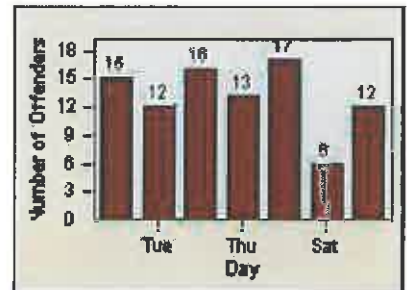

# Redflex Redlight Offender Statistics

CONTRACT: Belmont  
 DATE FROM: 01-Jul-2012

LOCATION: BMT-RAOC-01 Ralston Avenue WB at Old County RD  
 DATE TO: 31-Jul-2012

LANE 1

LANE 2

LANE 3