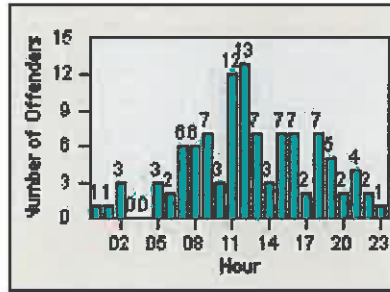

Redflex Redlight Offender Statistics

CONTRACT: Belmont

LOCATION: BMT-RAEC-01 Ralston Avenue EB at El Camino Real

DATE FROM: 01-Jul-2012

DATE TO: 31-Jul-2012

LANE 4