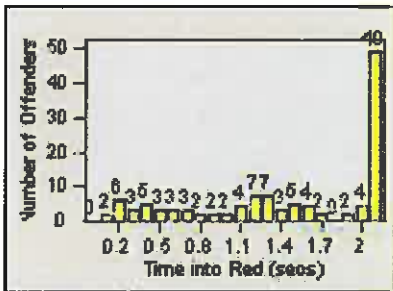

Redflex Redlight Offender Statistics

CONTRACT: Belmont

LOCATION: BMT-RAEC-01 Ralston Avenue EB at El Camino Real

DATE FROM: 01-Jul-2012

DATE TO: 31-Jul-2012

LANE 4

LANE TOTAL