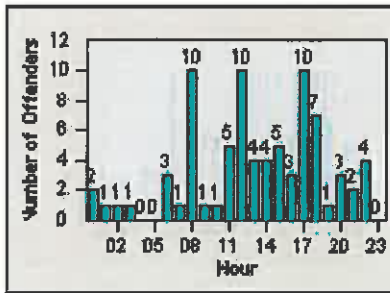

# Redflex Redlight Offender Statistics

CONTRACT: Belmont  
 DATE FROM: 01-Jul-2012

LOCATION: BMT-RAOC-01 Ralston Avenue WB at Old County RD  
 DATE TO: 31-Jul-2012

LANE 1

LANE 2

LANE 3