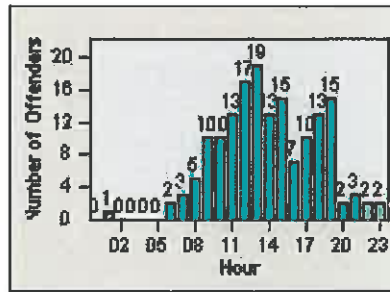

Redflex Redlight Offender Statistics

CONTRACT: Belmont

LOCATION: BMT-RAOC-01 Ralston Avenue WB at Old County RD

DATE FROM: 01-Jul-2012

DATE TO: 31-Jul-2012

LANE 4