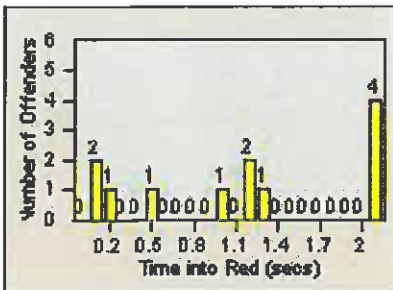

# Redflex Redlight Offender Statistics

CONTRACT: Belmont  
 DATE FROM: 01-Jul-2012

LOCATION: BMT-RAEC-01 Ralston Avenue EB at El Camino Real  
 DATE TO: 31-Jul-2012

LANE 1

LANE 2

LANE 3