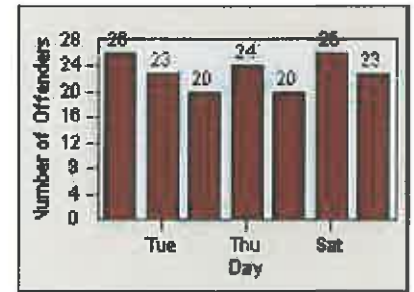

Redflex Redlight Offender Statistics

CONTRACT: Belmont

LOCATION: BMT-RAOC-01 Ralston Avenue WB at Old County RD

DATE FROM: 01-Jul-2012

DATE TO: 31-Jul-2012

LANE 4