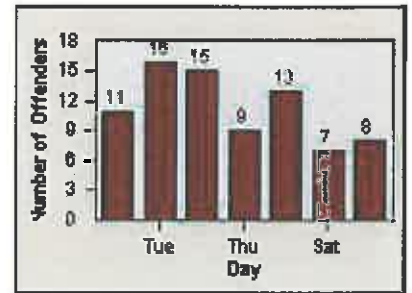

# Redflex Redlight Offender Statistics

CONTRACT: Belmont  
 DATE FROM: 01-Jul-2012

LOCATION: BMT-RAOC-01 Ralston Avenue WB at Old County RD  
 DATE TO: 31-Jul-2012

LANE 1

LANE 2

LANE 3