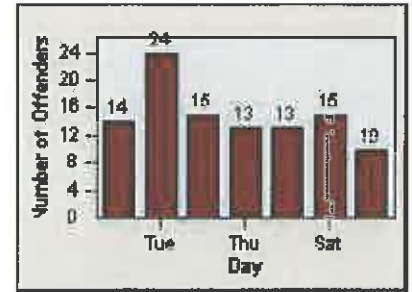

Redflex Redlight Offender Statistics

CONTRACT: Belmont

LOCATION: BMT-RAEC-01 Ralston Avenue EB at El Camino Real

DATE FROM: 01-Jul-2012

DATE TO: 31-Jul-2012

LANE 4