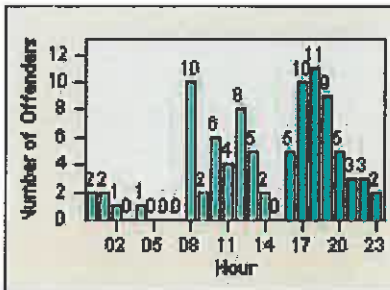

# Redflex Redlight Offender Statistics

CONTRACT: Belmont  
 DATE FROM: 01-Jul-2012

LOCATION: BMT-RAOC-01 Ralston Avenue WB at Old County RD  
 DATE TO: 31-Jul-2012

LANE 1

LANE 2

LANE 3