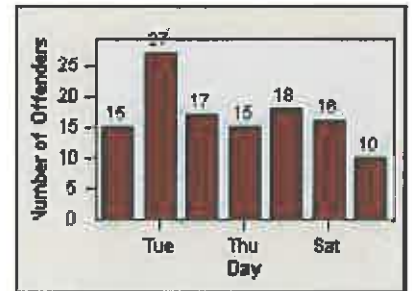

Redflex Redlight Offender Statistics

CONTRACT: Belmont

LOCATION: BMT-RAEC-01 Ralston Avenue EB at El Camino Real

DATE FROM: 01-Jul-2012

DATE TO: 31-Jul-2012

LANE 4

LANE TOTAL