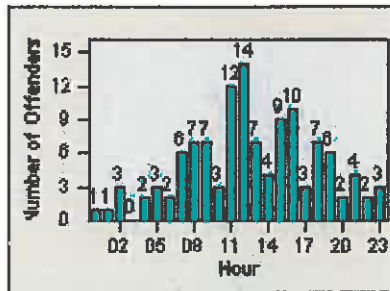

Redflex Redlight Offender Statistics

CONTRACT: Belmont

LOCATION: BMT-RAEC-01 Ralston Avenue EB at El Camino Real

DATE FROM: 01-Jul-2012

DATE TO: 31-Jul-2012

LANE 4

LANE TOTAL