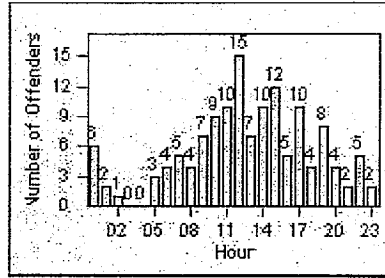

LANE 1

LANE 2

LANE 3

Redflex Redlight Offender Statistics

CONTRACT: Beverly Hills **LOCATION:** BEH-OLDO-01 Olympic Blvd and Doheny Dr
DATE FROM: 01-Oct-2011 **DATE TO:** 31-Oct-2011

LANE 4

LANE TOTAL

Redflex Redlight Offender Statistics