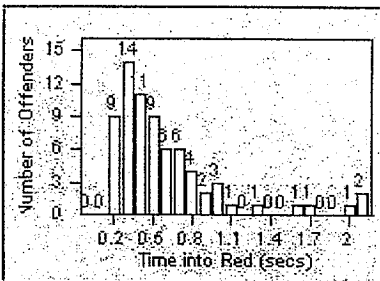

recd 1-18-12
 recd 1-18-12

Redflex Redlight Offender Statistics

CONTRACT: Beverly Hills LOCATION: BEH-BEWI-01 Beverly Dr and Wilshire Blvd
 DATE FROM: 01-Oct-2011 DATE TO: 31-Oct-2011

LANE 1

LANE 2

LANE 3

Redflex Redlight Offender Statistics