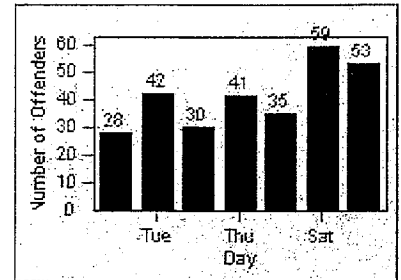

LANE 1

LANE 2

LANE 3

Redflex Redlight Offender Statistics

CONTRACT: Beverly Hills
 DATE FROM: 01-Oct-2011

LOCATION: BEH-WIWH-01 Wilshire Blvd and Whittier Dr
 DATE TO: 31-Oct-2011

LANE 4

LANE TOTAL

Redflex Redlight Offender Statistics

CONTRACT: Beverly Hills **LOCATION:** BEH-WIWH-03 Wilshire Blvd and Whittier Dr
DATE FROM: 01-Oct-2011 **DATE TO:** 31-Oct-2011

LANE 1

LANE 2

LANE 3

Redflex Redlight Offender Statistics