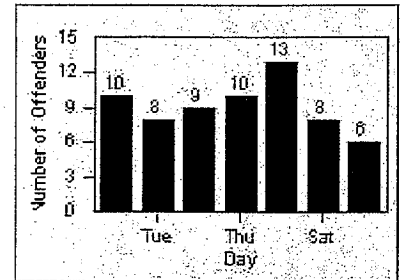

recd 1-18-12
 recd 1-18-12

Redflex Redlight Offender Statistics

CONTRACT: Beverly Hills LOCATION: BEH-BEWI-01 Beverly Dr and Wilshire Blvd
 DATE FROM: 01-Oct-2011 DATE TO: 31-Oct-2011

LANE 1

LANE 2

LANE 3

Redflex Redlight Offender Statistics