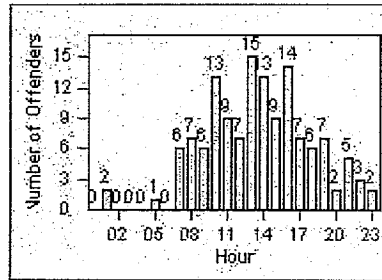

Redflex Redlight Offender Statistics

CONTRACT: Beverly Hills   **LOCATION:** BEH-OLSP-01 Spalding and Olympic Blvd
DATE FROM: 01-Oct-2011   **DATE TO:** 31-Oct-2011

LANE 4

LANE TOTAL