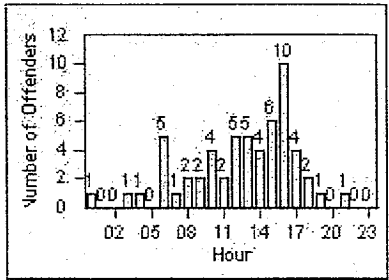

LANE 4

LANE TOTAL

Redflex Redlight Offender Statistics

CONTRACT: Beverly Hills
 DATE FROM: 01-Oct-2011

LOCATION: BEH-SUHI-01 Sunset Blvd and Hillcrest Road
 DATE TO: 31-Oct-2011

LANE 1

LANE 2

LANE 3

Redflex Redlight Offender Statistics

CONTRACT: Beverly Hills **LOCATION:** BEH-SUHI-01 Sunset Blvd and Hillcrest Road
DATE FROM: 01-Oct-2011 **DATE TO:** 31-Oct-2011

LANE 4

LANE TOTAL

Redflex Redlight Offender Statistics