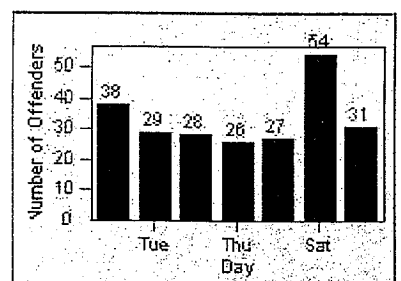

Redflex Redlight Offender Statistics

CONTRACT: Beverly Hills **LOCATION:** BEH-WIWH-03 Wilshire Blvd and Whittier Dr
DATE FROM: 01-Oct-2011 **DATE TO:** 31-Oct-2011

LANE 1

LANE 2

LANE 3

Redflex Redlight Offender Statistics