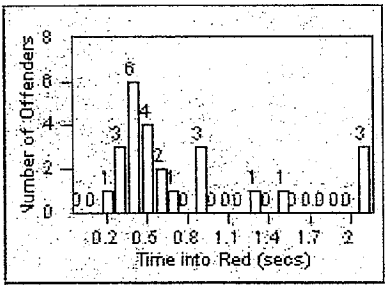

CONTRACT: Beverly Hills LOCATION: BEH-BEWI-01 Beverly Dr and Wilshire Blvd
 DATE FROM: 01-Oct-2011 DATE TO: 31-Oct-2011

LANE 4

LANE TOTAL

Redflex Redlight Offender Statistics

CONTRACT: Beverly Hills **LOCATION:** BEH-OLDO-01 Olympic Blvd and Doheny Dr
DATE FROM: 01-Oct-2011 **DATE TO:** 31-Oct-2011

LANE 1

LANE 2

LANE 3

Redflex Redlight Offender Statistics

CONTRACT: Beverly Hills **LOCATION:** BEH-OLDO-01 Olympic Blvd and Doheny Dr
DATE FROM: 01-Oct-2011 **DATE TO:** 31-Oct-2011

LANE 4

LANE TOTAL

Redflex Redlight Offender Statistics