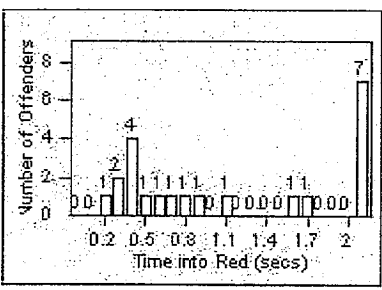

Redflex Redlight Offender Statistics

CONTRACT: Beverly Hills   LOCATION: BEH-OLSP-01 Spalding and Olympic Blvd
DATE FROM: 01-Oct-2011   DATE TO: 31-Oct-2011

LANE 2