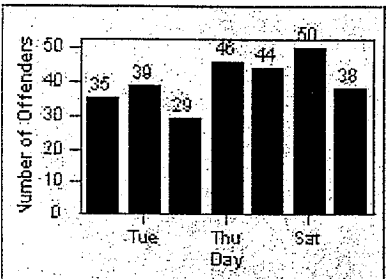

Redflex Redlight Offender Statistics

CONTRACT: Beverly Hills
DATE FROM: 01-Oct-2011

LOCATION: BEH-WIWH-01 Wilshire Blvd and Whittier Dr
DATE TO: 31-Oct-2011

LANE 1

LANE 2

LANE 3