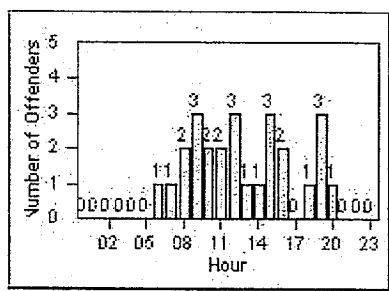

LANE 4

LANE TOTAL

Redflex Redlight Offender Statistics

CONTRACT: Beverly Hills
 DATE FROM: 01-Oct-2011

LOCATION: BEH-OLRO-01 Roxbury Drive and Olympic Blvd
 DATE TO: 31-Oct-2011

LANE 1

LANE 2

LANE 3

Redflex Redlight Offender Statistics

CONTRACT: Beverly Hills
 DATE FROM: 01-Oct-2011

LOCATION: BEH-OLRO-01 Roxbury Drive and Olympic Blvd
 DATE TO: 31-Oct-2011

LANE 4

LANE TOTAL

Redflex Redlight Offender Statistics