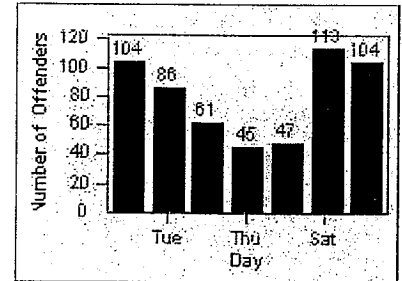

Redflex Redlight Offender Statistics

CONTRACT: Beverly Hills
DATE FROM: 01-Oct-2011

LOCATION: BEH-SUHI-03 Sunset Blvd and Hillcrest Road
DATE TO: 31-Oct-2011

LANE 4

LANE TOTAL