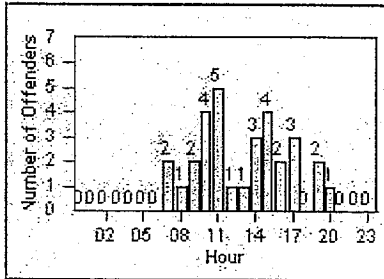

LANE 4

LANE TOTAL

Redflex Redlight Offender Statistics

CONTRACT: Beverly Hills
 DATE FROM: 01-Oct-2011

LOCATION: BEH-OLRO-01 Roxbury Drive and Olympic Blvd
 DATE TO: 31-Oct-2011

LANE 1

LANE 2

LANE 3

Redflex Redlight Offender Statistics

CONTRACT: Beverly Hills
 DATE FROM: 01-Oct-2011

LOCATION: BEH-OLRO-01 Roxbury Drive and Olympic Blvd
 DATE TO: 31-Oct-2011

LANE 4

LANE TOTAL

Redflex Redlight Offender Statistics