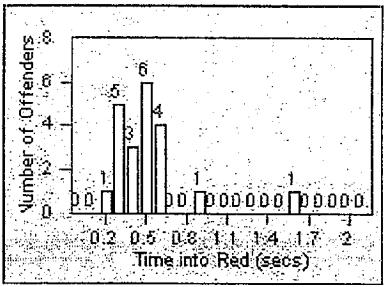

recd 1-18-12
 recd 1-18-12

Redflex Redlight Offender Statistics

CONTRACT: Beverly Hills LOCATION: BEH-BEWI-01 Beverly Dr and Wilshire Blvd
 DATE FROM: 01-Oct-2011 DATE TO: 31-Oct-2011

LANE 1

LANE 2

LANE 3

Redflex Redlight Offender Statistics

CONTRACT: Beverly Hills LOCATION: BEH-BEWI-01 Beverly Dr and Wilshire Blvd
 DATE FROM: 01-Oct-2011 DATE TO: 31-Oct-2011

LANE 4

LANE TOTAL

Redflex Redlight Offender Statistics

CONTRACT: Beverly Hills **LOCATION:** BEH-OLDO-01 Olympic Blvd and Doheny Dr
DATE FROM: 01-Oct-2011 **DATE TO:** 31-Oct-2011

LANE 1

LANE 2

LANE 3

Redflex Redlight Offender Statistics

CONTRACT: Beverly Hills **LOCATION:** BEH-OLDO-01 Olympic Blvd and Doheny Dr
DATE FROM: 01-Oct-2011 **DATE TO:** 31-Oct-2011

LANE 4

LANE TOTAL

Redflex Redlight Offender Statistics