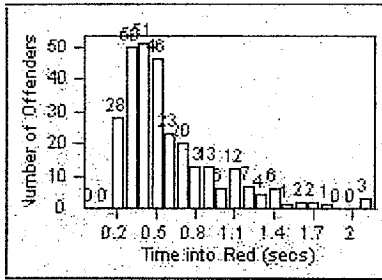

LOCATION: BEH-SUHI-03 Sunset Blvd and Hillcrest Road
 DATE TO: 31-Oct-2011

LANE 4

LANE TOTAL

Redflex Redlight Offender Statistics

CONTRACT: Beverly Hills
 DATE FROM: 01-Oct-2011

LOCATION: BEH-WIWH-01 Wilshire Blvd and Whittier Dr
 DATE TO: 31-Oct-2011

LANE 1

LANE 2

LANE 3

Redflex Redlight Offender Statistics

CONTRACT: Beverly Hills
 DATE FROM: 01-Oct-2011

LOCATION: BEH-WIWH-01 Wilshire Blvd and Whittier Dr
 DATE TO: 31-Oct-2011

LANE 4

LANE TOTAL

Redflex Redlight Offender Statistics

CONTRACT: Beverly Hills **LOCATION:** BEH-WIWH-03 Wilshire Blvd and Whittier Dr
DATE FROM: 01-Oct-2011 **DATE TO:** 31-Oct-2011

LANE 1

LANE 2

LANE 3

Redflex Redlight Offender Statistics