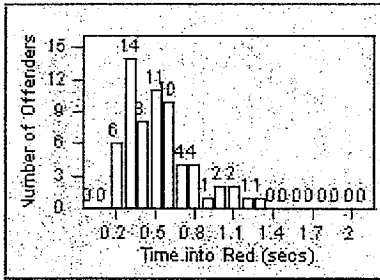

recd 1-18-12
 recd 1-18-12

Redflex Redlight Offender Statistics

CONTRACT: Beverly Hills LOCATION: BEH-BEWI-01 Beverly Dr and Wilshire Blvd
 DATE FROM: 01-Oct-2011 DATE TO: 31-Oct-2011

LANE 1

LANE 2

LANE 3

Redflex Redlight Offender Statistics

CONTRACT: Beverly Hills LOCATION: BEH-BEWI-01 Beverly Dr and Wilshire Blvd
 DATE FROM: 01-Oct-2011 DATE TO: 31-Oct-2011

LANE 4

LANE TOTAL

Redflex Redlight Offender Statistics

CONTRACT: Beverly Hills **LOCATION:** BEH-OLDO-01 Olympic Blvd and Doheny Dr
DATE FROM: 01-Oct-2011 **DATE TO:** 31-Oct-2011