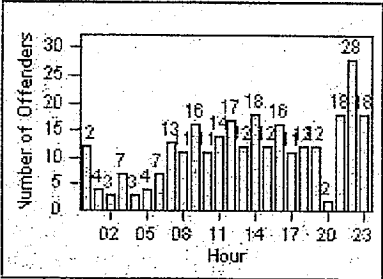

LOCATION: BEH-SUHI-03 Sunset Blvd and Hillcrest Road
 DATE TO: 31-Oct-2011

LANE 4

LANE TOTAL

Redflex Redlight Offender Statistics

CONTRACT: Beverly Hills
 DATE FROM: 01-Oct-2011

LOCATION: BEH-WIWH-01 Wilshire Blvd and Whittier Dr
 DATE TO: 31-Oct-2011

LANE 1

LANE 2

LANE 3

Redflex Redlight Offender Statistics

CONTRACT: Beverly Hills
 DATE FROM: 01-Oct-2011

LOCATION: BEH-WIWH-01 Wilshire Blvd and Whittier Dr
 DATE TO: 31-Oct-2011

LANE 4

LANE TOTAL