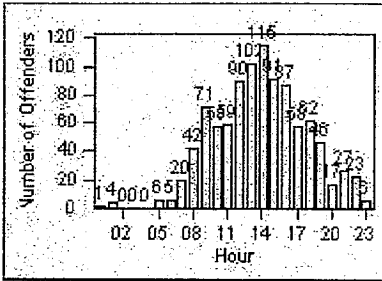

Redflex Redlight Offender Statistics

CONTRACT: Beverly Hills   LOCATION: BEH-BEWI-01 Beverly Dr and Wilshire Blvd
DATE FROM: 01-Oct-2011   DATE TO: 31-Oct-2011

LANE 4

LANE TOTAL