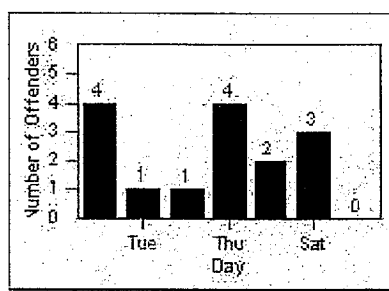

Redflex Redlight Offender Statistics

CONTRACT: Beverly Hills   LOCATION: BEH-OLSP-01 Spalding and Olympic Blvd
DATE FROM: 01-Oct-2011   DATE TO: 31-Oct-2011

LANE 1