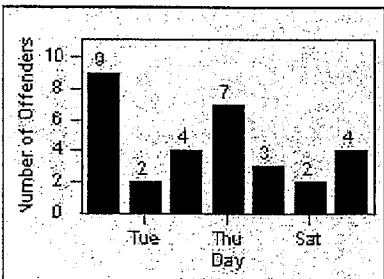

LANE 4

LANE TOTAL

Redflex Redlight Offender Statistics

CONTRACT: Beverly Hills
 DATE FROM: 01-Oct-2011

LOCATION: BEH-OLRO-01 Roxbury Drive and Olympic Blvd
 DATE TO: 31-Oct-2011

LANE 1

LANE 2

LANE 3

Redflex Redlight Offender Statistics

CONTRACT: Beverly Hills
 DATE FROM: 01-Oct-2011

LOCATION: BEH-OLRO-01 Roxbury Drive and Olympic Blvd
 DATE TO: 31-Oct-2011

LANE 4

LANE TOTAL

Redflex Redlight Offender Statistics