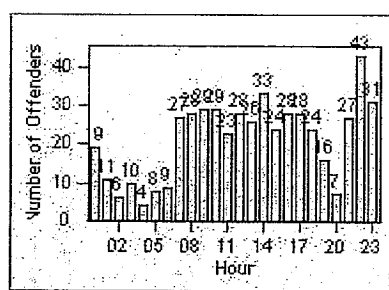

LOCATION: BEH-SUHI-03 Sunset Blvd and Hillcrest Road
 DATE TO: 31-Oct-2011

LANE 4

LANE TOTAL

Redflex Redlight Offender Statistics

CONTRACT: Beverly Hills
 DATE FROM: 01-Oct-2011

LOCATION: BEH-WIWH-01 Wilshire Blvd and Whittier Dr
 DATE TO: 31-Oct-2011

LANE 1

LANE 2

LANE 3

Redflex Redlight Offender Statistics

CONTRACT: Beverly Hills
 DATE FROM: 01-Oct-2011

LOCATION: BEH-WIWH-01 Wilshire Blvd and Whittier Dr
 DATE TO: 31-Oct-2011

LANE 4

LANE TOTAL

Redflex Redlight Offender Statistics

CONTRACT: Beverly Hills **LOCATION:** BEH-WIWH-03 Wilshire Blvd and Whittier Dr
DATE FROM: 01-Oct-2011 **DATE TO:** 31-Oct-2011

LANE 1

LANE 2

LANE 3

Redflex Redlight Offender Statistics