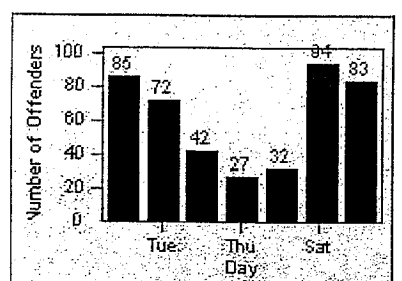

CONTRACT: Beverly Hills
 DATE FROM: 01-Oct-2011

LOCATION: BEH-SUHI-03 Sunset Blvd and Hillcrest Road
 DATE TO: 31-Oct-2011

LANE 1

LANE 2

LANE 3

Redflex Redlight Offender Statistics

CONTRACT: Beverly Hills
 DATE FROM: 01-Oct-2011