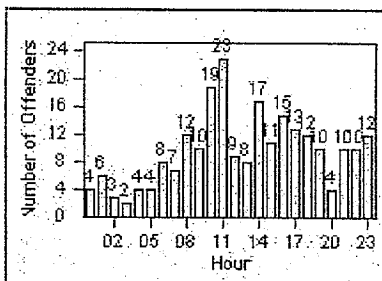

LOCATION: BEH-SUHI-03 Sunset Blvd and Hillcrest Road
 DATE TO: 31-Oct-2011

LANE 4

LANE TOTAL

Redflex Redlight Offender Statistics

CONTRACT: Beverly Hills
 DATE FROM: 01-Oct-2011

LOCATION: BEH-WIWH-01 Wilshire Blvd and Whittier Dr
 DATE TO: 31-Oct-2011

LANE 1

LANE 2

LANE 3

Redflex Redlight Offender Statistics

CONTRACT: Beverly Hills
 DATE FROM: 01-Oct-2011

LOCATION: BEH-WIWH-01 Wilshire Blvd and Whittier Dr
 DATE TO: 31-Oct-2011

LANE 4

LANE TOTAL

Redflex Redlight Offender Statistics

CONTRACT: Beverly Hills **LOCATION:** BEH-WIWH-03 Wilshire Blvd and Whittier Dr
DATE FROM: 01-Oct-2011 **DATE TO:** 31-Oct-2011

LANE 1

LANE 2

LANE 3

Redflex Redlight Offender Statistics