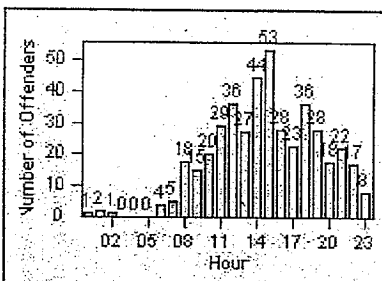

Redflex Redlight Offender Statistics

CONTRACT: Beverly Hills **LOCATION:** BEH-SUHI-01 Sunset Blvd and Hillcrest Road
DATE FROM: 01-Oct-2011 **DATE TO:** 31-Oct-2011

LANE 4

LANE TOTAL

Redflex Redlight Offender Statistics

CONTRACT: Beverly Hills
 DATE FROM: 01-Oct-2011

LOCATION: BEH-SUHI-03 Sunset Blvd and Hillcrest Road
 DATE TO: 31-Oct-2011

LANE 1

LANE 2

LANE 3

Redflex Redlight Offender Statistics

CONTRACT: Beverly Hills
 DATE FROM: 01-Oct-2011

LOCATION: BEH-SUHI-03 Sunset Blvd and Hillcrest Road
 DATE TO: 31-Oct-2011

LANE 4

LANE TOTAL

Redflex Redlight Offender Statistics

CONTRACT: Beverly Hills
 DATE FROM: 01-Oct-2011

LOCATION: BEH-WIWH-01 Wilshire Blvd and Whittier Dr
 DATE TO: 31-Oct-2011