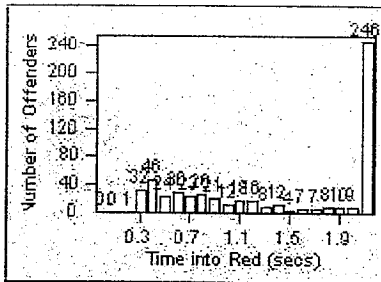

Redflex Redlight Offender Statistics

CONTRACT: Beverly Hills **LOCATION:** BEH-SUHI-01 Sunset Blvd and Hillcrest Road
DATE FROM: 01-Oct-2011 **DATE TO:** 31-Oct-2011

LANE 4

LANE TOTAL

Redflex Redlight Offender Statistics

CONTRACT: Beverly Hills
 DATE FROM: 01-Oct-2011

LOCATION: BEH-SUHI-03 Sunset Blvd and Hillcrest Road
 DATE TO: 31-Oct-2011

LANE 1

LANE 2

LANE 3

Redflex Redlight Offender Statistics

CONTRACT: Beverly Hills
 DATE FROM: 01-Oct-2011

LOCATION: BEH-SUHI-03 Sunset Blvd and Hillcrest Road
 DATE TO: 31-Oct-2011

LANE 4

LANE TOTAL

Redflex Redlight Offender Statistics

CONTRACT: Beverly Hills
 DATE FROM: 01-Oct-2011

LOCATION: BEH-WIWH-01 Wilshire Blvd and Whittier Dr
 DATE TO: 31-Oct-2011