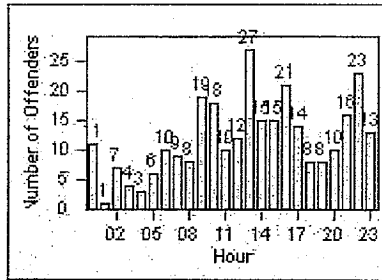

LOCATION: BEH-SUHI-03 Sunset Blvd and Hillcrest Road
 DATE TO: 31-Oct-2011

LANE 4

LANE TOTAL

Redflex Redlight Offender Statistics

CONTRACT: Beverly Hills
 DATE FROM: 01-Oct-2011

LOCATION: BEH-WIWH-01 Wilshire Blvd and Whittier Dr
 DATE TO: 31-Oct-2011

LANE 1

LANE 2

LANE 3

Redflex Redlight Offender Statistics

CONTRACT: Beverly Hills
 DATE FROM: 01-Oct-2011

LOCATION: BEH-WIWH-01 Wilshire Blvd and Whittier Dr
 DATE TO: 31-Oct-2011

LANE 4

LANE TOTAL

Redflex Redlight Offender Statistics

CONTRACT: Beverly Hills **LOCATION:** BEH-WIWH-03 Wilshire Blvd and Whittier Dr
DATE FROM: 01-Oct-2011 **DATE TO:** 31-Oct-2011

LANE 1

LANE 2

LANE 3

Redflex Redlight Offender Statistics