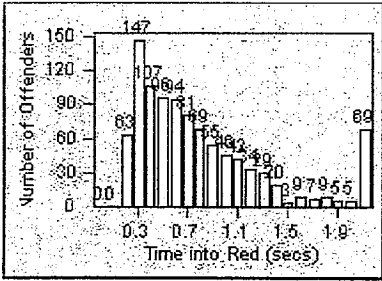

Redflex Redlight Offender Statistics

CONTRACT: Beverly Hills   LOCATION: BEH-BEWI-01 Beverly Dr and Wilshire Blvd
DATE FROM: 01-Oct-2011   DATE TO: 31-Oct-2011

LANE 4

LANE TOTAL