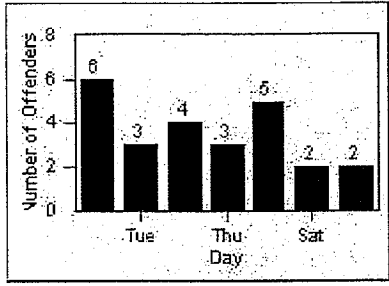

CONTRACT: Beverly Hills LOCATION: BEH-BEWI-01 Beverly Dr and Wilshire Blvd
 DATE FROM: 01-Oct-2011 DATE TO: 31-Oct-2011

LANE 4

LANE TOTAL

Redflex Redlight Offender Statistics

CONTRACT: Beverly Hills **LOCATION:** BEH-OLDO-01 Olympic Blvd and Doheny Dr
DATE FROM: 01-Oct-2011 **DATE TO:** 31-Oct-2011

LANE 1

LANE 2

LANE 3

Redflex Redlight Offender Statistics

CONTRACT: Beverly Hills **LOCATION:** BEH-OLDO-01 Olympic Blvd and Doheny Dr
DATE FROM: 01-Oct-2011 **DATE TO:** 31-Oct-2011

LANE 4

LANE TOTAL

Redflex Redlight Offender Statistics