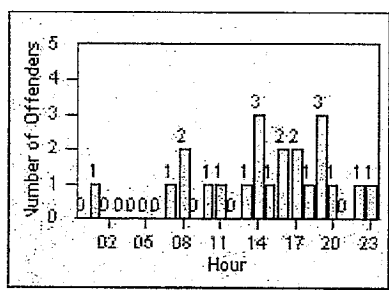

LANE 4

LANE TOTAL

Redflex Redlight Offender Statistics

CONTRACT: Beverly Hills
 DATE FROM: 01-Oct-2011

LOCATION: BEH-OLRO-01 Roxbury Drive and Olympic Blvd
 DATE TO: 31-Oct-2011

LANE 1

LANE 2

LANE 3

Redflex Redlight Offender Statistics

CONTRACT: Beverly Hills
 DATE FROM: 01-Oct-2011

LOCATION: BEH-OLRO-01 Roxbury Drive and Olympic Blvd
 DATE TO: 31-Oct-2011

LANE 4

LANE TOTAL

Redflex Redlight Offender Statistics

CONTRACT: Beverly Hills LOCATION: BEH-OLSP-01 Spalding and Olympic Blvd
 DATE FROM: 01-Oct-2011 DATE TO: 31-Oct-2011

LANE 1

LANE 2

LANE 3

Redflex Redlight Offender Statistics

CONTRACT: Beverly Hills **LOCATION:** BEH-OLSP-01 Spalding and Olympic Blvd
DATE FROM: 01-Oct-2011 **DATE TO:** 31-Oct-2011