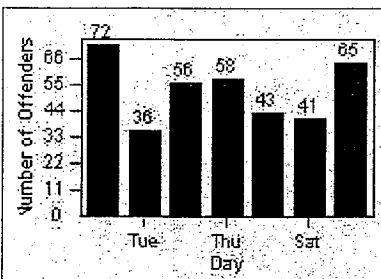

Redflex Redlight Offender Statistics

CONTRACT: Beverly Hills **LOCATION:** BEH-SUHI-01 Sunset Blvd and Hillcrest Road
DATE FROM: 01-Oct-2011 **DATE TO:** 31-Oct-2011

LANE 4

LANE TOTAL

Redflex Redlight Offender Statistics