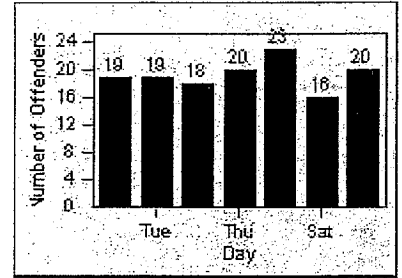

LANE 1

LANE 2

LANE 3

Redflex Redlight Offender Statistics

CONTRACT: Beverly Hills **LOCATION:** BEH-OLDO-01 Olympic Blvd and Doheny Dr
DATE FROM: 01-Oct-2011 **DATE TO:** 31-Oct-2011

LANE 4

LANE TOTAL

Redflex Redlight Offender Statistics