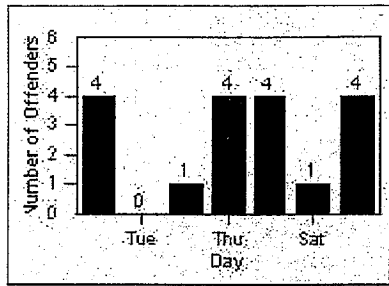

Redflex Redlight Offender Statistics

CONTRACT: Beverly Hills   **LOCATION:** BEH-OLDO-01 Olympic Blvd and Doheny Dr
DATE FROM: 01-Oct-2011   **DATE TO:** 31-Oct-2011

LANE 1

LANE 2

LANE 3