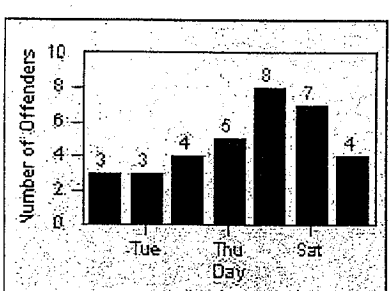

LANE 1

LANE 2

LANE 3

Redflex Redlight Offender Statistics

CONTRACT: Beverly Hills **LOCATION:** BEH-OLDO-01 Olympic Blvd and Doheny Dr
DATE FROM: 01-Oct-2011 **DATE TO:** 31-Oct-2011

LANE 4

LANE TOTAL

Redflex Redlight Offender Statistics

CONTRACT: Beverly Hills
 DATE FROM: 01-Oct-2011

LOCATION: BEH-OLDO-03 Olympic Blvd and Doheny Dr
 DATE TO: 31-Oct-2011

LANE 1

LANE 2

LANE 3

Redflex Redlight Offender Statistics

CONTRACT: Beverly Hills **LOCATION:** BEH-OLDO-03 Olympic Blvd and Doheny Dr
DATE FROM: 01-Oct-2011 **DATE TO:** 31-Oct-2011