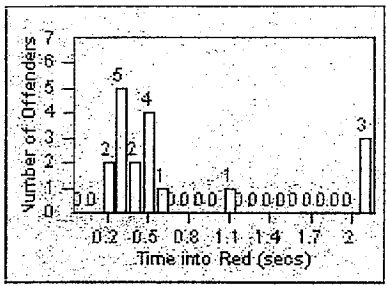

recd 1-18-12
 recd 1-18-12

Redflex Redlight Offender Statistics

CONTRACT: Beverly Hills LOCATION: BEH-BEWI-01 Beverly Dr and Wilshire Blvd
 DATE FROM: 01-Oct-2011 DATE TO: 31-Oct-2011

LANE 1

LANE 2

LANE 3

Redflex Redlight Offender Statistics

CONTRACT: Beverly Hills LOCATION: BEH-BEWI-01 Beverly Dr and Wilshire Blvd
 DATE FROM: 01-Oct-2011 DATE TO: 31-Oct-2011

LANE 4

LANE TOTAL

Redflex Redlight Offender Statistics

CONTRACT: Beverly Hills **LOCATION:** BEH-OLDO-01 Olympic Blvd and Doheny Dr
DATE FROM: 01-Oct-2011 **DATE TO:** 31-Oct-2011

LANE 1

LANE 2

LANE 3

Redflex Redlight Offender Statistics

CONTRACT: Beverly Hills **LOCATION:** BEH-OLDO-01 Olympic Blvd and Doheny Dr
DATE FROM: 01-Oct-2011 **DATE TO:** 31-Oct-2011

LANE 4

LANE TOTAL

Redflex Redlight Offender Statistics