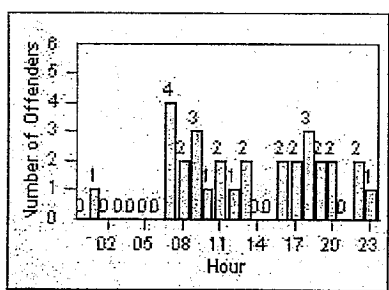

CONTRACT: Beverly Hills
 DATE FROM: 01-Oct-2011

LOCATION: BEH-OLDO-03 Olympic Blvd and Doheny Dr
 DATE TO: 31-Oct-2011

LANE 1

LANE 2

LANE 3

Redflex Redlight Offender Statistics

CONTRACT: Beverly Hills **LOCATION:** BEH-OLDO-03 Olympic Blvd and Doheny Dr
DATE FROM: 01-Oct-2011 **DATE TO:** 31-Oct-2011

LANE 4

LANE TOTAL

Redflex Redlight Offender Statistics

CONTRACT: Beverly Hills
 DATE FROM: 01-Oct-2011

LOCATION: BEH-OLRO-01 Roxbury Drive and Olympic Blvd
 DATE TO: 31-Oct-2011

LANE 1

LANE 2

LANE 3