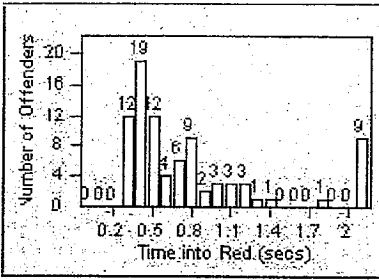

Redflex Redlight Offender Statistics

CONTRACT: Beverly Hills **LOCATION:** BEH-SUHI-01 Sunset Blvd and Hillcrest Road
DATE FROM: 01-Oct-2011 **DATE TO:** 31-Oct-2011

LANE 4

LANE TOTAL

Redflex Redlight Offender Statistics

CONTRACT: Beverly Hills
 DATE FROM: 01-Oct-2011

LOCATION: BEH-SUHI-03 Sunset Blvd and Hillcrest Road
 DATE TO: 31-Oct-2011

LANE 1

LANE 2

LANE 3

Redflex Redlight Offender Statistics

CONTRACT: Beverly Hills
 DATE FROM: 01-Oct-2011

LOCATION: BEH-SUHI-03 Sunset Blvd and Hillcrest Road
 DATE TO: 31-Oct-2011

LANE 4

LANE TOTAL

Redflex Redlight Offender Statistics

CONTRACT: Beverly Hills
 DATE FROM: 01-Oct-2011

LOCATION: BEH-WIWH-01 Wilshire Blvd and Whittier Dr
 DATE TO: 31-Oct-2011