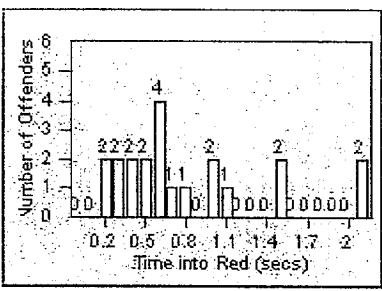

Redflex Redlight Offender Statistics

CONTRACT: Beverly Hills
DATE FROM: 01-Oct-2011

LOCATION: BEH-OLDO-03 Olympic Blvd and Doheny Dr
DATE TO: 31-Oct-2011

LANE 1