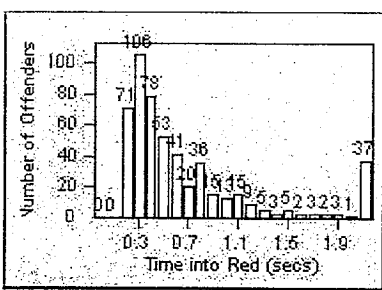

LOCATION: BEH-SUHI-03 Sunset Blvd and Hillcrest Road
 DATE TO: 31-Oct-2011

LANE 4

LANE TOTAL

Redflex Redlight Offender Statistics

CONTRACT: Beverly Hills
 DATE FROM: 01-Oct-2011

LOCATION: BEH-WIWH-01 Wilshire Blvd and Whittier Dr
 DATE TO: 31-Oct-2011

LANE 1

LANE 2

LANE 3

Redflex Redlight Offender Statistics

CONTRACT: Beverly Hills
 DATE FROM: 01-Oct-2011

LOCATION: BEH-WIWH-01 Wilshire Blvd and Whittier Dr
 DATE TO: 31-Oct-2011

LANE 4

LANE TOTAL

Redflex Redlight Offender Statistics

CONTRACT: Beverly Hills **LOCATION:** BEH-WIWH-03 Wilshire Blvd and Whittier Dr
DATE FROM: 01-Oct-2011 **DATE TO:** 31-Oct-2011

LANE 1

LANE 2

LANE 3

Redflex Redlight Offender Statistics