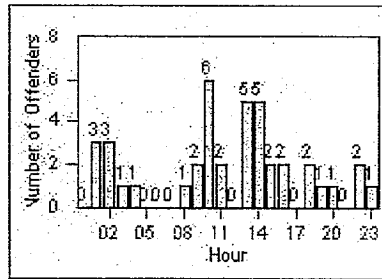

Redflex Redlight Offender Statistics

CONTRACT: Beverly Hills
DATE FROM: 01-Oct-2011

LOCATION: BEH-SUHI-03 Sunset Blvd and Hillcrest Road
DATE TO: 31-Oct-2011

LANE 1