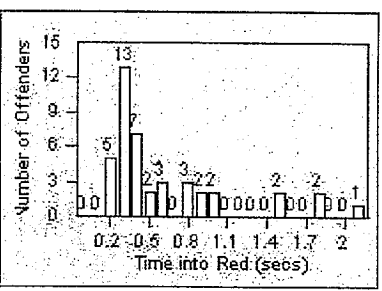

Redflex Redlight Offender Statistics

CONTRACT: Beverly Hills
 DATE FROM: 01-Oct-2011

LOCATION: BEH-OLRO-01 Roxbury Drive and Olympic Blvd
 DATE TO: 31-Oct-2011

LANE 4

LANE TOTAL

Redflex Redlight Offender Statistics

CONTRACT: Beverly Hills LOCATION: BEH-OLSP-01 Spalding and Olympic Blvd
 DATE FROM: 01-Oct-2011 DATE TO: 31-Oct-2011

LANE 1

LANE 2

LANE 3

Redflex Redlight Offender Statistics

CONTRACT: Beverly Hills **LOCATION:** BEH-OLSP-01 Spalding and Olympic Blvd
DATE FROM: 01-Oct-2011 **DATE TO:** 31-Oct-2011