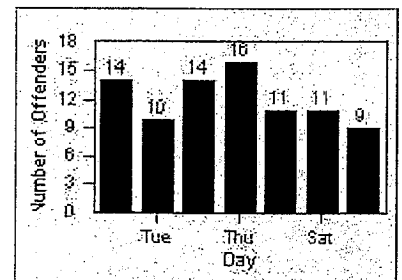

CONTRACT: Beverly Hills
 DATE FROM: 01-Oct-2011

LOCATION: BEH-SUHI-03 Sunset Blvd and Hillcrest Road
 DATE TO: 31-Oct-2011

LANE 1

LANE 2

LANE 3

Redflex Redlight Offender Statistics

CONTRACT: Beverly Hills
 DATE FROM: 01-Oct-2011