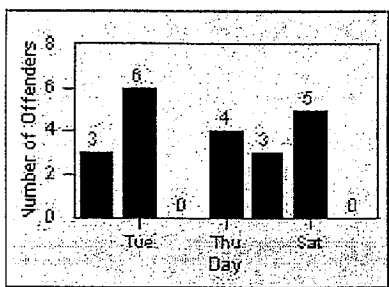

CONTRACT: Beverly Hills LOCATION: BEH-BEWI-01 Beverly Dr and Wilshire Blvd
 DATE FROM: 01-Oct-2011 DATE TO: 31-Oct-2011

LANE 4

LANE TOTAL

Redflex Redlight Offender Statistics

CONTRACT: Beverly Hills **LOCATION:** BEH-OLDO-01 Olympic Blvd and Doheny Dr
DATE FROM: 01-Oct-2011 **DATE TO:** 31-Oct-2011

LANE 1

LANE 2

LANE 3

Redflex Redlight Offender Statistics

CONTRACT: Beverly Hills **LOCATION:** BEH-OLDO-01 Olympic Blvd and Doheny Dr
DATE FROM: 01-Oct-2011 **DATE TO:** 31-Oct-2011

LANE 4

LANE TOTAL

Redflex Redlight Offender Statistics