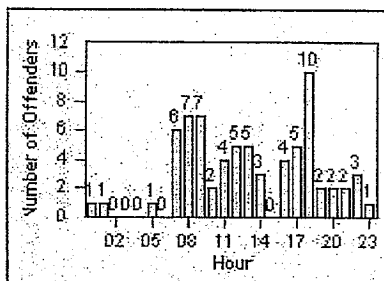

recd 1-18-12
 recd 1-18-12

Redflex Redlight Offender Statistics

CONTRACT: Beverly Hills LOCATION: BEH-BEWI-01 Beverly Dr and Wilshire Blvd
 DATE FROM: 01-Oct-2011 DATE TO: 31-Oct-2011

LANE 1

LANE 2

LANE 3

Redflex Redlight Offender Statistics