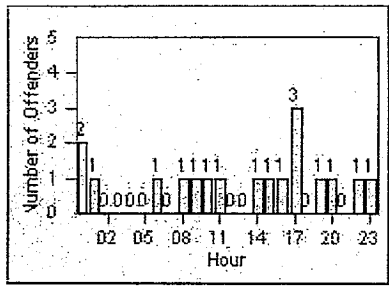

recd 1-18-12
 recd 1-18-12

Redflex Redlight Offender Statistics

CONTRACT: Beverly Hills LOCATION: BEH-BEWI-01 Beverly Dr and Wilshire Blvd
 DATE FROM: 01-Oct-2011 DATE TO: 31-Oct-2011

LANE 1

LANE 2

LANE 3

Redflex Redlight Offender Statistics

CONTRACT: Beverly Hills LOCATION: BEH-BEWI-01 Beverly Dr and Wilshire Blvd
 DATE FROM: 01-Oct-2011 DATE TO: 31-Oct-2011

LANE 4

LANE TOTAL

Redflex Redlight Offender Statistics

CONTRACT: Beverly Hills **LOCATION:** BEH-OLDO-01 Olympic Blvd and Doheny Dr
DATE FROM: 01-Oct-2011 **DATE TO:** 31-Oct-2011

LANE 1

LANE 2

LANE 3

Redflex Redlight Offender Statistics

CONTRACT: Beverly Hills **LOCATION:** BEH-OLDO-01 Olympic Blvd and Doheny Dr
DATE FROM: 01-Oct-2011 **DATE TO:** 31-Oct-2011

LANE 4

LANE TOTAL

Redflex Redlight Offender Statistics