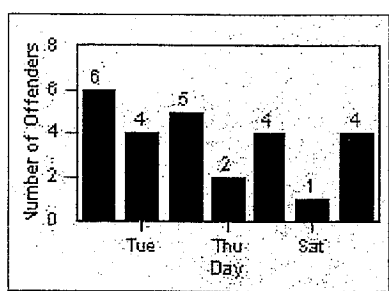

LANE 4

LANE TOTAL

Redflex Redlight Offender Statistics

CONTRACT: Beverly Hills
 DATE FROM: 01-Oct-2011

LOCATION: BEH-OLRO-01 Roxbury Drive and Olympic Blvd
 DATE TO: 31-Oct-2011

LANE 1

LANE 2

LANE 3