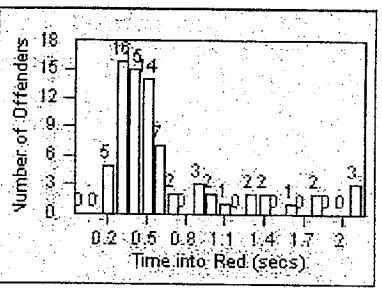

LANE 4

LANE TOTAL

Redflex Redlight Offender Statistics

CONTRACT: Beverly Hills
 DATE FROM: 01-Oct-2011

LOCATION: BEH-OLRO-01 Roxbury Drive and Olympic Blvd
 DATE TO: 31-Oct-2011

LANE 1

LANE 2

LANE 3

Redflex Redlight Offender Statistics

CONTRACT: Beverly Hills
 DATE FROM: 01-Oct-2011

LOCATION: BEH-OLRO-01 Roxbury Drive and Olympic Blvd
 DATE TO: 31-Oct-2011

LANE 4

LANE TOTAL

Redflex Redlight Offender Statistics