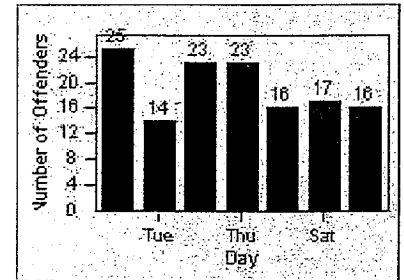

Redflex Redlight Offender Statistics

CONTRACT: Beverly Hills   **LOCATION:** BEH-OLSP-01 Spalding and Olympic Blvd
DATE FROM: 01-Oct-2011   **DATE TO:** 31-Oct-2011

LANE 4

LANE TOTAL