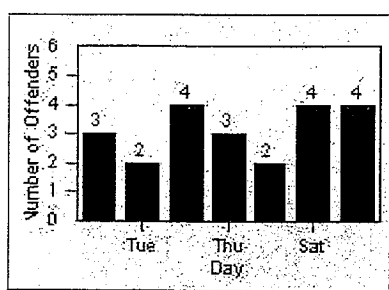

Redflex Redlight Offender Statistics

CONTRACT: Beverly Hills   LOCATION: BEH-OLSP-01 Spalding and Olympic Blvd
DATE FROM: 01-Oct-2011   DATE TO: 31-Oct-2011

LANE 2