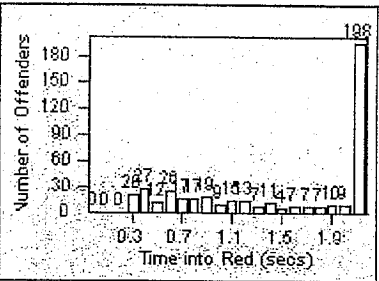

Redflex Redlight Offender Statistics

CONTRACT: Beverly Hills **LOCATION:** BEH-SUHI-01 Sunset Blvd and Hillcrest Road
DATE FROM: 01-Oct-2011 **DATE TO:** 31-Oct-2011

LANE 4

LANE TOTAL

Redflex Redlight Offender Statistics

CONTRACT: Beverly Hills
 DATE FROM: 01-Oct-2011

LOCATION: BEH-SUHI-03 Sunset Blvd and Hillcrest Road
 DATE TO: 31-Oct-2011

LANE 1

LANE 2

LANE 3

Redflex Redlight Offender Statistics

CONTRACT: Beverly Hills
 DATE FROM: 01-Oct-2011

LOCATION: BEH-SUHI-03 Sunset Blvd and Hillcrest Road
 DATE TO: 31-Oct-2011

LANE 4

LANE TOTAL

Redflex Redlight Offender Statistics

CONTRACT: Beverly Hills
 DATE FROM: 01-Oct-2011

LOCATION: BEH-WIWH-01 Wilshire Blvd and Whittier Dr
 DATE TO: 31-Oct-2011