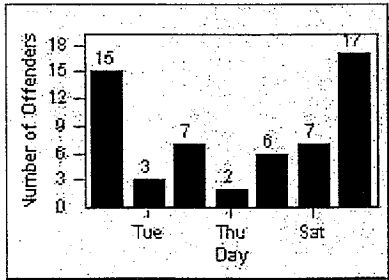

LANE 4

LANE TOTAL

Redflex Redlight Offender Statistics

CONTRACT: Beverly Hills
 DATE FROM: 01-Oct-2011

LOCATION: BEH-SUHI-01 Sunset Blvd and Hillcrest Road
 DATE TO: 31-Oct-2011

LANE 1

LANE 2

LANE 3