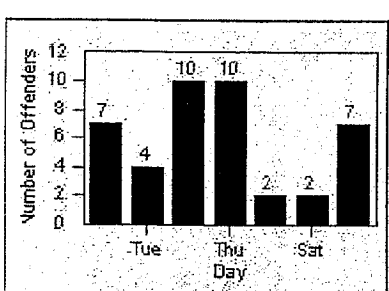

Redflex Redlight Offender Statistics

CONTRACT: Beverly Hills
 DATE FROM: 01-Oct-2011

LOCATION: BEH-OLRO-01 Roxbury Drive and Olympic Blvd
 DATE TO: 31-Oct-2011

LANE 4

LANE TOTAL

Redflex Redlight Offender Statistics

CONTRACT: Beverly Hills LOCATION: BEH-OLSP-01 Spalding and Olympic Blvd
 DATE FROM: 01-Oct-2011 DATE TO: 31-Oct-2011

LANE 1

LANE 2

LANE 3

Redflex Redlight Offender Statistics

CONTRACT: Beverly Hills **LOCATION:** BEH-OLSP-01 Spalding and Olympic Blvd
DATE FROM: 01-Oct-2011 **DATE TO:** 31-Oct-2011