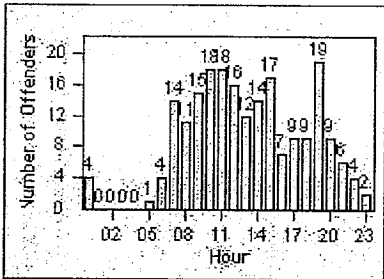

Redflex Redlight Offender Statistics

CONTRACT: Beverly Hills
 DATE FROM: 01-Oct-2011

LOCATION: BEH-OLRO-01 Roxbury Drive and Olympic Blvd
 DATE TO: 31-Oct-2011

LANE 4

LANE TOTAL

Redflex Redlight Offender Statistics