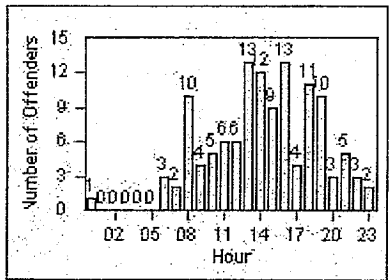

LANE 4

LANE TOTAL

Redflex Redlight Offender Statistics

CONTRACT: Beverly Hills
 DATE FROM: 01-Oct-2011

LOCATION: BEH-SUHI-01 Sunset Blvd and Hillcrest Road
 DATE TO: 31-Oct-2011

LANE 1

LANE 2

LANE 3