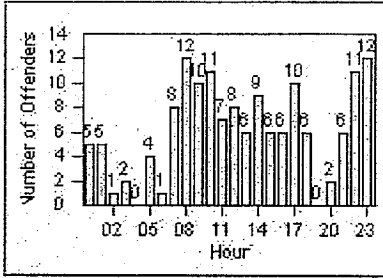

LOCATION: BEH-SUHI-03 Sunset Blvd and Hillcrest Road
 DATE TO: 31-Oct-2011

LANE 4

LANE TOTAL

Redflex Redlight Offender Statistics

CONTRACT: Beverly Hills
 DATE FROM: 01-Oct-2011

LOCATION: BEH-WIWH-01 Wilshire Blvd and Whittier Dr
 DATE TO: 31-Oct-2011

LANE 1

LANE 2

LANE 3

Redflex Redlight Offender Statistics

CONTRACT: Beverly Hills
 DATE FROM: 01-Oct-2011

LOCATION: BEH-WIWH-01 Wilshire Blvd and Whittier Dr
 DATE TO: 31-Oct-2011

LANE 4

LANE TOTAL