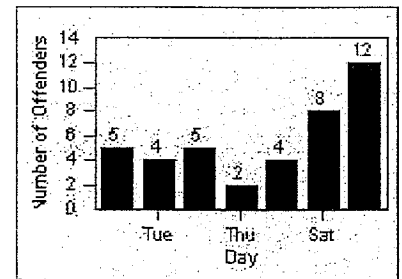

Redflex Redlight Offender Statistics

CONTRACT: Beverly Hills
DATE FROM: 01-Oct-2011

LOCATION: BEH-SUHI-03 Sunset Blvd and Hillcrest Road
DATE TO: 31-Oct-2011

LANE 1