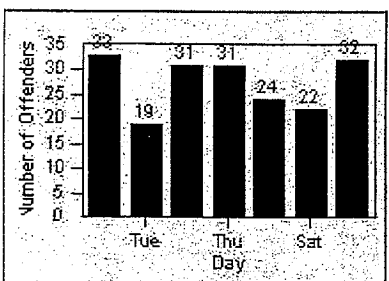

LANE 4

LANE TOTAL

Redflex Redlight Offender Statistics

CONTRACT: Beverly Hills
 DATE FROM: 01-Oct-2011

LOCATION: BEH-SUHI-01 Sunset Blvd and Hillcrest Road
 DATE TO: 31-Oct-2011

LANE 1

LANE 2

LANE 3