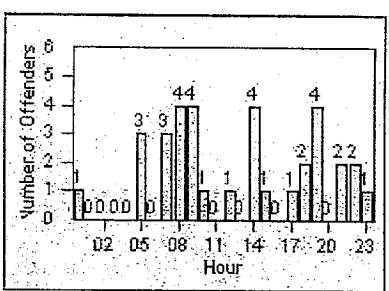

LANE 1

LANE 2

LANE 3

Redflex Redlight Offender Statistics

CONTRACT: Beverly Hills **LOCATION:** BEH-OLDO-01 Olympic Blvd and Doheny Dr
DATE FROM: 01-Oct-2011 **DATE TO:** 31-Oct-2011

LANE 4

LANE TOTAL

Redflex Redlight Offender Statistics

CONTRACT: Beverly Hills
 DATE FROM: 01-Oct-2011

LOCATION: BEH-OLDO-03 Olympic Blvd and Doheny Dr
 DATE TO: 31-Oct-2011

LANE 1

LANE 2

LANE 3

Redflex Redlight Offender Statistics

CONTRACT: Beverly Hills **LOCATION:** BEH-OLDO-03 Olympic Blvd and Doheny Dr
DATE FROM: 01-Oct-2011 **DATE TO:** 31-Oct-2011

LANE 4

LANE TOTAL

Redflex Redlight Offender Statistics

CONTRACT: Beverly Hills
 DATE FROM: 01-Oct-2011

LOCATION: BEH-OLRO-01 Roxbury Drive and Olympic Blvd
 DATE TO: 31-Oct-2011

LANE 1

LANE 2

LANE 3