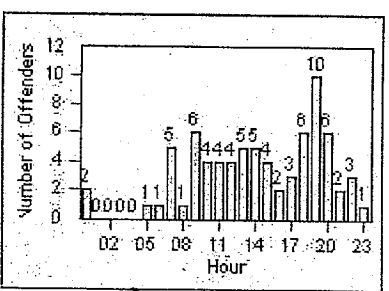

LANE 4

LANE TOTAL

Redflex Redlight Offender Statistics

CONTRACT: Beverly Hills
 DATE FROM: 01-Oct-2011

LOCATION: BEH-OLRO-01 Roxbury Drive and Olympic Blvd
 DATE TO: 31-Oct-2011

LANE 1

LANE 2

LANE 3

Redflex Redlight Offender Statistics

CONTRACT: Beverly Hills
 DATE FROM: 01-Oct-2011

LOCATION: BEH-OLRO-01 Roxbury Drive and Olympic Blvd
 DATE TO: 31-Oct-2011

LANE 4

LANE TOTAL

Redflex Redlight Offender Statistics