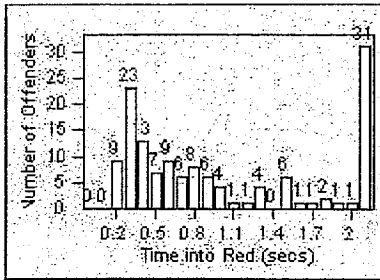

Redflex Redlight Offender Statistics

CONTRACT: Beverly Hills   **LOCATION:** BEH-OLSP-01 Spalding and Olympic Blvd
DATE FROM: 01-Oct-2011   **DATE TO:** 31-Oct-2011

LANE 4

LANE TOTAL