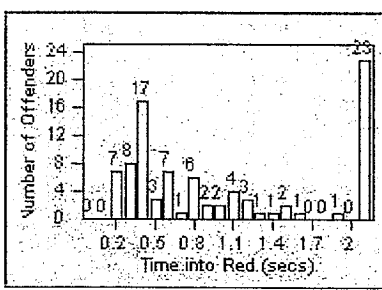

LOCATION: BEH-SUHI-03 Sunset Blvd and Hillcrest Road
 DATE TO: 31-Oct-2011

LANE 4

LANE TOTAL

Redflex Redlight Offender Statistics

CONTRACT: Beverly Hills
 DATE FROM: 01-Oct-2011

LOCATION: BEH-WIWH-01 Wilshire Blvd and Whittier Dr
 DATE TO: 31-Oct-2011

LANE 1

LANE 2

LANE 3

Redflex Redlight Offender Statistics

CONTRACT: Beverly Hills
 DATE FROM: 01-Oct-2011

LOCATION: BEH-WIWH-01 Wilshire Blvd and Whittier Dr
 DATE TO: 31-Oct-2011

LANE 4

LANE TOTAL

Redflex Redlight Offender Statistics

CONTRACT: Beverly Hills **LOCATION:** BEH-WIWH-03 Wilshire Blvd and Whittier Dr
DATE FROM: 01-Oct-2011 **DATE TO:** 31-Oct-2011

LANE 1

LANE 2

LANE 3

Redflex Redlight Offender Statistics