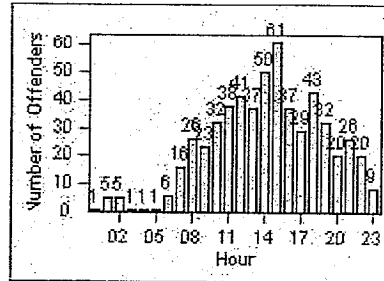

Redflex Redlight Offender Statistics

CONTRACT: Beverly Hills **LOCATION:** BEH-SUHI-01 Sunset Blvd and Hillcrest Road
DATE FROM: 01-Oct-2011 **DATE TO:** 31-Oct-2011

LANE 4

LANE TOTAL

Redflex Redlight Offender Statistics

CONTRACT: Beverly Hills
 DATE FROM: 01-Oct-2011

LOCATION: BEH-SUHI-03 Sunset Blvd and Hillcrest Road
 DATE TO: 31-Oct-2011

LANE 1

LANE 2

LANE 3

Redflex Redlight Offender Statistics

CONTRACT: Beverly Hills
 DATE FROM: 01-Oct-2011

LOCATION: BEH-SUHI-03 Sunset Blvd and Hillcrest Road
 DATE TO: 31-Oct-2011

LANE 4

LANE TOTAL

Redflex Redlight Offender Statistics

CONTRACT: Beverly Hills
 DATE FROM: 01-Oct-2011

LOCATION: BEH-WIWH-01 Wilshire Blvd and Whittier Dr
 DATE TO: 31-Oct-2011