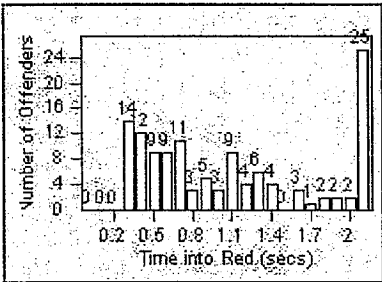

recd 1-18-12
 recd 1-18-12

Redflex Redlight Offender Statistics

CONTRACT: Beverly Hills LOCATION: BEH-BEWI-01 Beverly Dr and Wilshire Blvd
 DATE FROM: 01-Oct-2011 DATE TO: 31-Oct-2011

LANE 1

LANE 2

LANE 3

Redflex Redlight Offender Statistics

CONTRACT: Beverly Hills LOCATION: BEH-BEWI-01 Beverly Dr and Wilshire Blvd
 DATE FROM: 01-Oct-2011 DATE TO: 31-Oct-2011

LANE 4

LANE TOTAL

Redflex Redlight Offender Statistics

CONTRACT: Beverly Hills **LOCATION:** BEH-OLDO-01 Olympic Blvd and Doheny Dr
DATE FROM: 01-Oct-2011 **DATE TO:** 31-Oct-2011