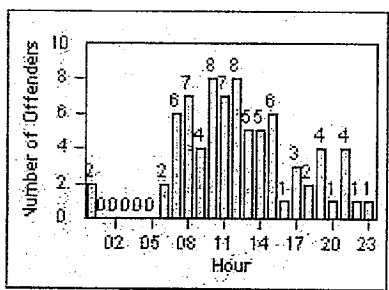

LANE 4

LANE TOTAL

Redflex Redlight Offender Statistics

CONTRACT: Beverly Hills
 DATE FROM: 01-Oct-2011

LOCATION: BEH-OLRO-01 Roxbury Drive and Olympic Blvd
 DATE TO: 31-Oct-2011

LANE 1

LANE 2

LANE 3

Redflex Redlight Offender Statistics

CONTRACT: Beverly Hills
 DATE FROM: 01-Oct-2011

LOCATION: BEH-OLRO-01 Roxbury Drive and Olympic Blvd
 DATE TO: 31-Oct-2011

LANE 4

LANE TOTAL

Redflex Redlight Offender Statistics