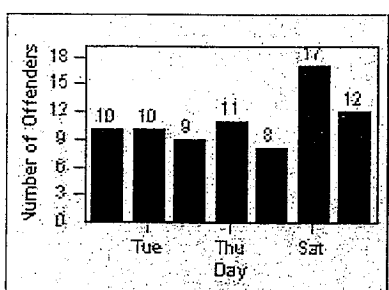

LANE 4

LANE TOTAL

Redflex Redlight Offender Statistics

CONTRACT: Beverly Hills
 DATE FROM: 01-Oct-2011

LOCATION: BEH-OLRO-01 Roxbury Drive and Olympic Blvd
 DATE TO: 31-Oct-2011

LANE 1

LANE 2

LANE 3