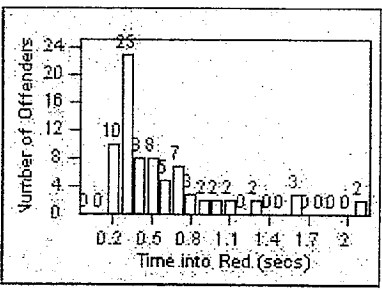

LANE 4

LANE TOTAL

Redflex Redlight Offender Statistics

CONTRACT: Beverly Hills
 DATE FROM: 01-Oct-2011

LOCATION: BEH-OLRO-01 Roxbury Drive and Olympic Blvd
 DATE TO: 31-Oct-2011

LANE 1

LANE 2

LANE 3

Redflex Redlight Offender Statistics

CONTRACT: Beverly Hills
 DATE FROM: 01-Oct-2011

LOCATION: BEH-OLRO-01 Roxbury Drive and Olympic Blvd
 DATE TO: 31-Oct-2011

LANE 4

LANE TOTAL

Redflex Redlight Offender Statistics