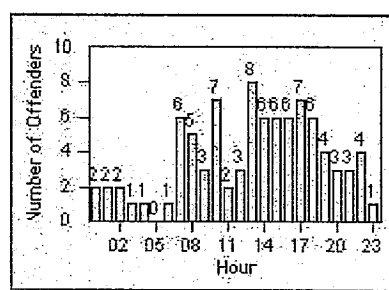

LOCATION: BEH-SUHI-03 Sunset Blvd and Hillcrest Road
 DATE TO: 31-Oct-2011

LANE 4

LANE TOTAL

Redflex Redlight Offender Statistics

CONTRACT: Beverly Hills
 DATE FROM: 01-Oct-2011

LOCATION: BEH-WIWH-01 Wilshire Blvd and Whittier Dr
 DATE TO: 31-Oct-2011

LANE 1

LANE 2

LANE 3

Redflex Redlight Offender Statistics

CONTRACT: Beverly Hills
 DATE FROM: 01-Oct-2011

LOCATION: BEH-WIWH-01 Wilshire Blvd and Whittier Dr
 DATE TO: 31-Oct-2011

LANE 4

LANE TOTAL

Redflex Redlight Offender Statistics

CONTRACT: Beverly Hills **LOCATION:** BEH-WIWH-03 Wilshire Blvd and Whittier Dr
DATE FROM: 01-Oct-2011 **DATE TO:** 31-Oct-2011

LANE 1

LANE 2

LANE 3

Redflex Redlight Offender Statistics