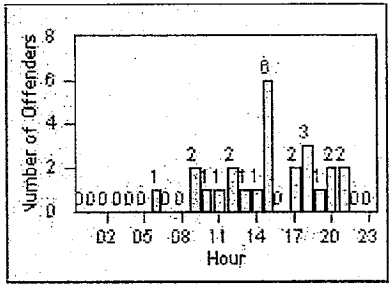

CONTRACT: Beverly Hills LOCATION: BEH-BEWI-01 Beverly Dr and Wilshire Blvd
 DATE FROM: 01-Oct-2011 DATE TO: 31-Oct-2011

LANE 4

LANE TOTAL

Redflex Redlight Offender Statistics

CONTRACT: Beverly Hills **LOCATION:** BEH-OLDO-01 Olympic Blvd and Doheny Dr
DATE FROM: 01-Oct-2011 **DATE TO:** 31-Oct-2011

LANE 1

LANE 2

LANE 3

Redflex Redlight Offender Statistics

CONTRACT: Beverly Hills **LOCATION:** BEH-OLDO-01 Olympic Blvd and Doheny Dr
DATE FROM: 01-Oct-2011 **DATE TO:** 31-Oct-2011

LANE 4

LANE TOTAL

Redflex Redlight Offender Statistics