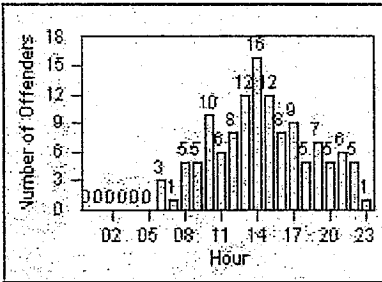

Redflex Redlight Offender Statistics

CONTRACT: Beverly Hills   LOCATION: BEH-BEWI-01 Beverly Dr and Wilshire Blvd
DATE FROM: 01-Oct-2011   DATE TO: 31-Oct-2011

LANE 4