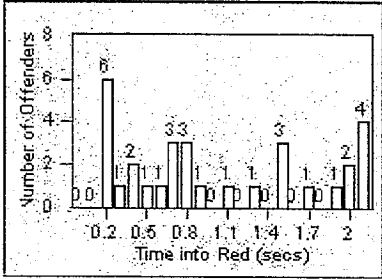

LANE 4

LANE TOTAL

Redflex Redlight Offender Statistics

CONTRACT: Beverly Hills
 DATE FROM: 01-Oct-2011

LOCATION: BEH-OLRO-01 Roxbury Drive and Olympic Blvd
 DATE TO: 31-Oct-2011

LANE 1

LANE 2

LANE 3

Redflex Redlight Offender Statistics

CONTRACT: Beverly Hills
 DATE FROM: 01-Oct-2011

LOCATION: BEH-OLRO-01 Roxbury Drive and Olympic Blvd
 DATE TO: 31-Oct-2011

LANE 4

LANE TOTAL

Redflex Redlight Offender Statistics