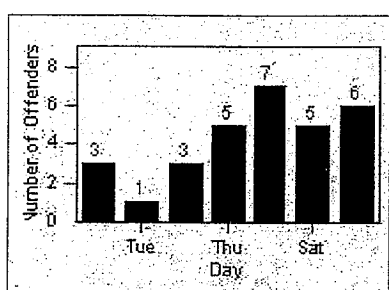

LANE 1

LANE 2

LANE 3

Redflex Redlight Offender Statistics

CONTRACT: Beverly Hills **LOCATION:** BEH-OLDO-01 Olympic Blvd and Doheny Dr
DATE FROM: 01-Oct-2011 **DATE TO:** 31-Oct-2011

LANE 4

LANE TOTAL

Redflex Redlight Offender Statistics

CONTRACT: Beverly Hills
 DATE FROM: 01-Oct-2011

LOCATION: BEH-OLDO-03 Olympic Blvd and Doheny Dr
 DATE TO: 31-Oct-2011

LANE 1

LANE 2

LANE 3

Redflex Redlight Offender Statistics

CONTRACT: Beverly Hills **LOCATION:** BEH-OLDO-03 Olympic Blvd and Doheny Dr
DATE FROM: 01-Oct-2011 **DATE TO:** 31-Oct-2011

LANE 4

LANE TOTAL

Redflex Redlight Offender Statistics

CONTRACT: Beverly Hills
 DATE FROM: 01-Oct-2011

LOCATION: BEH-OLRO-01 Roxbury Drive and Olympic Blvd
 DATE TO: 31-Oct-2011

LANE 1

LANE 2

LANE 3