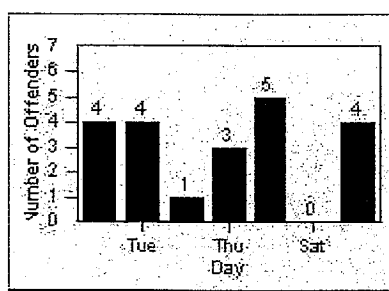

Redflex Redlight Offender Statistics

CONTRACT: Beverly Hills
DATE FROM: 01-Oct-2011

LOCATION: BEH-OLDO-03 Olympic Blvd and Doheny Dr
DATE TO: 31-Oct-2011

LANE 1