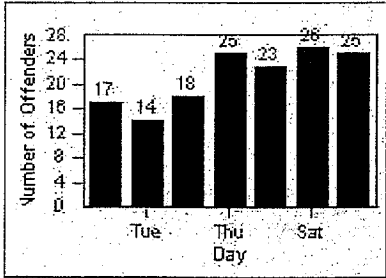

Redflex Redlight Offender Statistics

CONTRACT: Beverly Hills
DATE FROM: 01-Oct-2011

LOCATION: BEH-WIWH-01 Wilshire Blvd and Whittier Dr
DATE TO: 31-Oct-2011

LANE 1

LANE 2

LANE 3