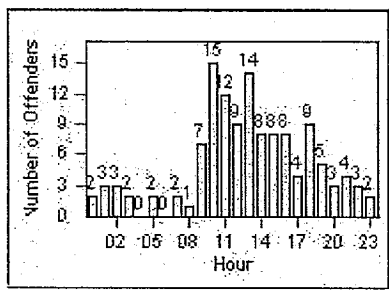

Redflex Redlight Offender Statistics

CONTRACT: Beverly Hills   LOCATION: BEH-WIWH-03 Wilshire Blvd and Whittier Dr
DATE FROM: 01-Oct-2011   DATE TO: 31-Oct-2011

LANE 4