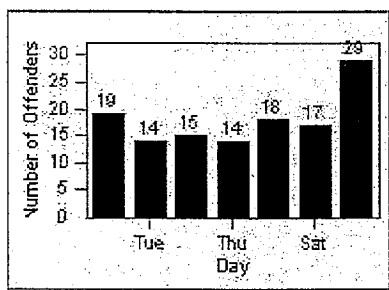

Redflex Redlight Offender Statistics

CONTRACT: Beverly Hills   LOCATION: BEH-WIWH-03 Wilshire Blvd and Whittier Dr
DATE FROM: 01-Oct-2011   DATE TO: 31-Oct-2011

LANE 4