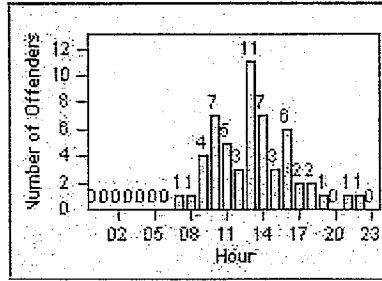

Redflex Redlight Offender Statistics

CONTRACT: Beverly Hills   **LOCATION:** BEH-OLSP-01 Spalding and Olympic Blvd
DATE FROM: 01-Oct-2011   **DATE TO:** 31-Oct-2011

LANE 4