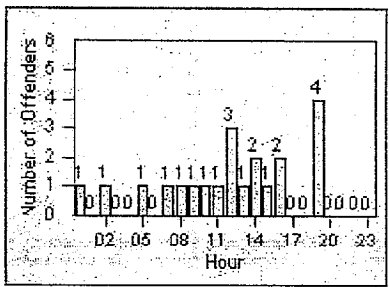

CONTRACT: Beverly Hills LOCATION: BEH-BEWI-01 Beverly Dr and Wilshire Blvd
 DATE FROM: 01-Oct-2011 DATE TO: 31-Oct-2011

LANE 4

LANE TOTAL

Redflex Redlight Offender Statistics

CONTRACT: Beverly Hills **LOCATION:** BEH-OLDO-01 Olympic Blvd and Doheny Dr
DATE FROM: 01-Oct-2011 **DATE TO:** 31-Oct-2011

LANE 1

LANE 2

LANE 3

Redflex Redlight Offender Statistics

CONTRACT: Beverly Hills **LOCATION:** BEH-OLDO-01 Olympic Blvd and Doheny Dr
DATE FROM: 01-Oct-2011 **DATE TO:** 31-Oct-2011

LANE 4

LANE TOTAL

Redflex Redlight Offender Statistics