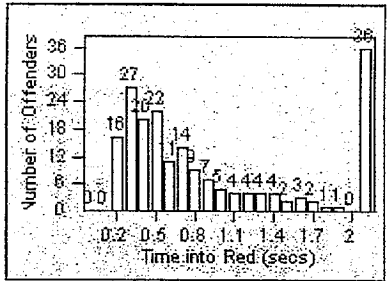

CONTRACT: Beverly Hills LOCATION: BEH-OLSP-01 Spalding and Olympic Blvd
 DATE FROM: 01-Oct-2011 DATE TO: 31-Oct-2011

LANE 1

LANE 2

LANE 3

Redflex Redlight Offender Statistics

CONTRACT: Beverly Hills **LOCATION:** BEH-OLSP-01 Spalding and Olympic Blvd
DATE FROM: 01-Oct-2011 **DATE TO:** 31-Oct-2011

LANE 4

LANE TOTAL

Redflex Redlight Offender Statistics

CONTRACT: Beverly Hills
 DATE FROM: 01-Oct-2011

LOCATION: BEH-SUHI-01 Sunset Blvd and Hillcrest Road
 DATE TO: 31-Oct-2011

LANE 1

LANE 2

LANE 3

Redflex Redlight Offender Statistics

CONTRACT: Beverly Hills **LOCATION:** BEH-SUHI-01 Sunset Blvd and Hillcrest Road
DATE FROM: 01-Oct-2011 **DATE TO:** 31-Oct-2011

LANE 4

LANE TOTAL

Redflex Redlight Offender Statistics