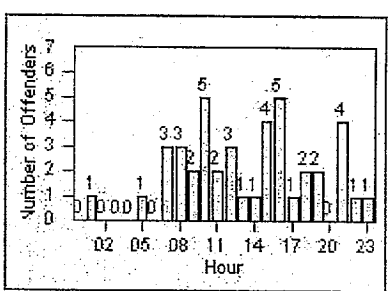

Redflex Redlight Offender Statistics

CONTRACT: Beverly Hills
 DATE FROM: 01-Oct-2011

LOCATION: BEH-OLRO-01 Roxbury Drive and Olympic Blvd
 DATE TO: 31-Oct-2011

LANE 4

LANE TOTAL

Redflex Redlight Offender Statistics

CONTRACT: Beverly Hills LOCATION: BEH-OLSP-01 Spalding and Olympic Blvd
 DATE FROM: 01-Oct-2011 DATE TO: 31-Oct-2011

LANE 1

LANE 2

LANE 3

Redflex Redlight Offender Statistics

CONTRACT: Beverly Hills **LOCATION:** BEH-OLSP-01 Spalding and Olympic Blvd
DATE FROM: 01-Oct-2011 **DATE TO:** 31-Oct-2011

LANE 4

LANE TOTAL

Redflex Redlight Offender Statistics

CONTRACT: Beverly Hills
 DATE FROM: 01-Oct-2011

LOCATION: BEH-SUHI-01 Sunset Blvd and Hillcrest Road
 DATE TO: 31-Oct-2011

LANE 1

LANE 2

LANE 3