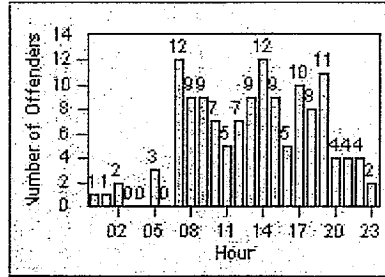

LANE 1

LANE 2

LANE 3

Redflex Redlight Offender Statistics

CONTRACT: Beverly Hills **LOCATION:** BEH-OLDO-01 Olympic Blvd and Doheny Dr
DATE FROM: 01-Oct-2011 **DATE TO:** 31-Oct-2011

LANE 4

LANE TOTAL

Redflex Redlight Offender Statistics

CONTRACT: Beverly Hills
 DATE FROM: 01-Oct-2011

LOCATION: BEH-OLDO-03 Olympic Blvd and Doheny Dr
 DATE TO: 31-Oct-2011

LANE 1

LANE 2

LANE 3

Redflex Redlight Offender Statistics

CONTRACT: Beverly Hills **LOCATION:** BEH-OLDO-03 Olympic Blvd and Doheny Dr
DATE FROM: 01-Oct-2011 **DATE TO:** 31-Oct-2011

LANE 4

LANE TOTAL

Redflex Redlight Offender Statistics

CONTRACT: Beverly Hills
 DATE FROM: 01-Oct-2011

LOCATION: BEH-OLRO-01 Roxbury Drive and Olympic Blvd
 DATE TO: 31-Oct-2011

LANE 1

LANE 2

LANE 3