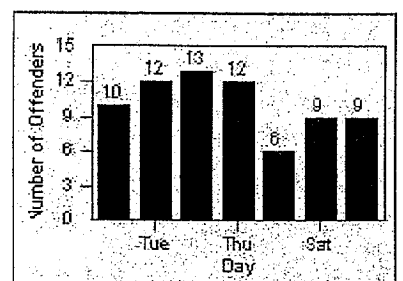

recd 1-18-12
 recd 1-18-12

Redflex Redlight Offender Statistics

CONTRACT: Beverly Hills LOCATION: BEH-BEWI-01 Beverly Dr and Wilshire Blvd
 DATE FROM: 01-Oct-2011 DATE TO: 31-Oct-2011

LANE 1

LANE 2

LANE 3

Redflex Redlight Offender Statistics