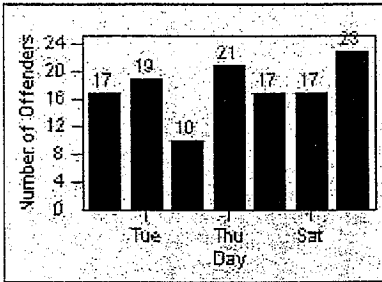

Redflex Redlight Offender Statistics

CONTRACT: Beverly Hills   LOCATION: BEH-BEWI-01 Beverly Dr and Wilshire Blvd
DATE FROM: 01-Oct-2011   DATE TO: 31-Oct-2011

LANE 4