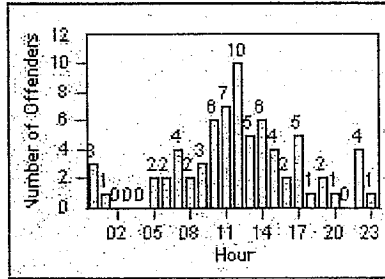

LANE 1

LANE 2

LANE 3

Redflex Redlight Offender Statistics

CONTRACT: Beverly Hills **LOCATION:** BEH-OLDO-01 Olympic Blvd and Doheny Dr
DATE FROM: 01-Oct-2011 **DATE TO:** 31-Oct-2011

LANE 4

LANE TOTAL

Redflex Redlight Offender Statistics