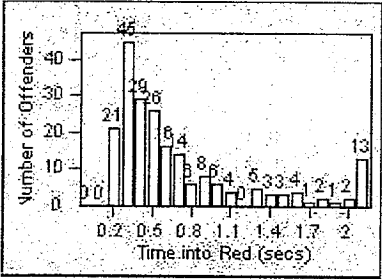

LANE 4

LANE TOTAL

Redflex Redlight Offender Statistics

CONTRACT: Beverly Hills
 DATE FROM: 01-Oct-2011

LOCATION: BEH-OLRO-01 Roxbury Drive and Olympic Blvd
 DATE TO: 31-Oct-2011

LANE 1

LANE 2

LANE 3

Redflex Redlight Offender Statistics

CONTRACT: Beverly Hills
 DATE FROM: 01-Oct-2011

LOCATION: BEH-OLRO-01 Roxbury Drive and Olympic Blvd
 DATE TO: 31-Oct-2011

LANE 4

LANE TOTAL

Redflex Redlight Offender Statistics

CONTRACT: Beverly Hills LOCATION: BEH-OLSP-01 Spalding and Olympic Blvd
 DATE FROM: 01-Oct-2011 DATE TO: 31-Oct-2011

LANE 1

LANE 2

LANE 3

Redflex Redlight Offender Statistics

CONTRACT: Beverly Hills **LOCATION:** BEH-OLSP-01 Spalding and Olympic Blvd
DATE FROM: 01-Oct-2011 **DATE TO:** 31-Oct-2011