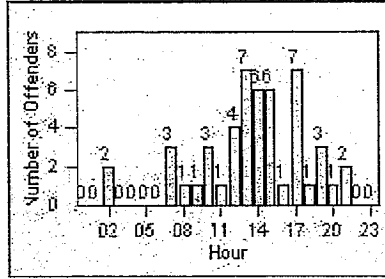

LANE 1

LANE 2

LANE 3

Redflex Redlight Offender Statistics

CONTRACT: Beverly Hills **LOCATION:** BEH-OLDO-01 Olympic Blvd and Doheny Dr
DATE FROM: 01-Oct-2011 **DATE TO:** 31-Oct-2011

LANE 4

LANE TOTAL

Redflex Redlight Offender Statistics

CONTRACT: Beverly Hills
 DATE FROM: 01-Oct-2011

LOCATION: BEH-OLDO-03 Olympic Blvd and Doheny Dr
 DATE TO: 31-Oct-2011

LANE 1

LANE 2

LANE 3

Redflex Redlight Offender Statistics

CONTRACT: Beverly Hills **LOCATION:** BEH-OLDO-03 Olympic Blvd and Doheny Dr
DATE FROM: 01-Oct-2011 **DATE TO:** 31-Oct-2011

LANE 4

LANE TOTAL

Redflex Redlight Offender Statistics

CONTRACT: Beverly Hills
 DATE FROM: 01-Oct-2011

LOCATION: BEH-OLRO-01 Roxbury Drive and Olympic Blvd
 DATE TO: 31-Oct-2011

LANE 1

LANE 2

LANE 3