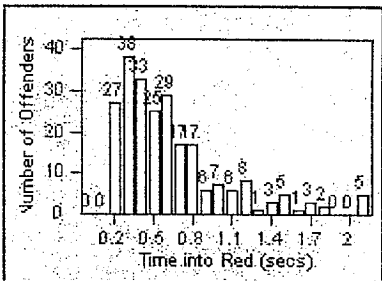

LOCATION: BEH-SUHI-03 Sunset Blvd and Hillcrest Road
 DATE TO: 31-Oct-2011

LANE 4

LANE TOTAL

Redflex Redlight Offender Statistics

CONTRACT: Beverly Hills
 DATE FROM: 01-Oct-2011

LOCATION: BEH-WIWH-01 Wilshire Blvd and Whittier Dr
 DATE TO: 31-Oct-2011

LANE 1

LANE 2

LANE 3

Redflex Redlight Offender Statistics

CONTRACT: Beverly Hills
 DATE FROM: 01-Oct-2011

LOCATION: BEH-WIWH-01 Wilshire Blvd and Whittier Dr
 DATE TO: 31-Oct-2011

LANE 4

LANE TOTAL

Redflex Redlight Offender Statistics

CONTRACT: Beverly Hills **LOCATION:** BEH-WIWH-03 Wilshire Blvd and Whittier Dr
DATE FROM: 01-Oct-2011 **DATE TO:** 31-Oct-2011

LANE 1

LANE 2

LANE 3

Redflex Redlight Offender Statistics