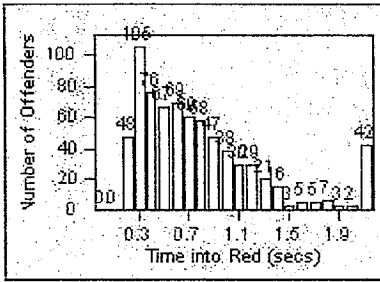

recd 1-18-12
 recd 1-18-12

Redflex Redlight Offender Statistics

CONTRACT: Beverly Hills LOCATION: BEH-BEWI-01 Beverly Dr and Wilshire Blvd
 DATE FROM: 01-Oct-2011 DATE TO: 31-Oct-2011

LANE 1

LANE 2

LANE 3

Redflex Redlight Offender Statistics