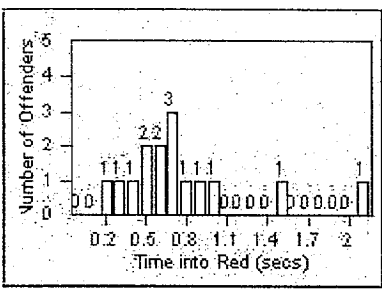

Redflex Redlight Offender Statistics

CONTRACT: Beverly Hills   LOCATION: BEH-OLSP-01 Spalding and Olympic Blvd
DATE FROM: 01-Oct-2011   DATE TO: 31-Oct-2011

LANE 1