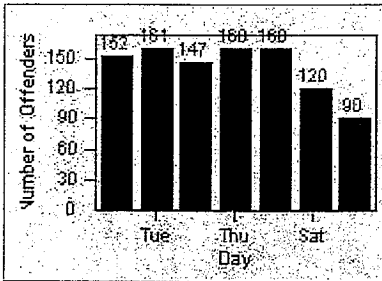

recd 1-18-12
 recd 1-18-12

Redflex Redlight Offender Statistics

CONTRACT: Beverly Hills LOCATION: BEH-BEWI-01 Beverly Dr and Wilshire Blvd
 DATE FROM: 01-Oct-2011 DATE TO: 31-Oct-2011

LANE 1

LANE 2

LANE 3

Redflex Redlight Offender Statistics

CONTRACT: Beverly Hills LOCATION: BEH-BEWI-01 Beverly Dr and Wilshire Blvd
 DATE FROM: 01-Oct-2011 DATE TO: 31-Oct-2011

LANE 4

LANE TOTAL

Redflex Redlight Offender Statistics

CONTRACT: Beverly Hills **LOCATION:** BEH-OLDO-01 Olympic Blvd and Doheny Dr
DATE FROM: 01-Oct-2011 **DATE TO:** 31-Oct-2011