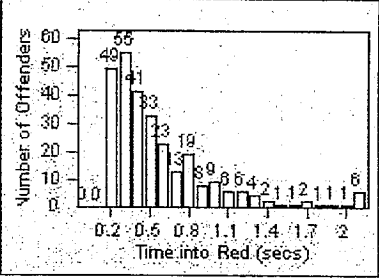

CONTRACT: Beverly Hills
 DATE FROM: 01-Oct-2011

LOCATION: BEH-SUHI-03 Sunset Blvd and Hillcrest Road
 DATE TO: 31-Oct-2011

LANE 1

LANE 2

LANE 3

Redflex Redlight Offender Statistics

CONTRACT: Beverly Hills
 DATE FROM: 01-Oct-2011

LOCATION: BEH-SUHI-03 Sunset Blvd and Hillcrest Road
 DATE TO: 31-Oct-2011

LANE 4

LANE TOTAL

Redflex Redlight Offender Statistics

CONTRACT: Beverly Hills
 DATE FROM: 01-Oct-2011

LOCATION: BEH-WIWH-01 Wilshire Blvd and Whittier Dr
 DATE TO: 31-Oct-2011

LANE 1

LANE 2

LANE 3

Redflex Redlight Offender Statistics

CONTRACT: Beverly Hills
 DATE FROM: 01-Oct-2011

LOCATION: BEH-WIWH-01 Wilshire Blvd and Whittier Dr
 DATE TO: 31-Oct-2011

LANE 4

LANE TOTAL