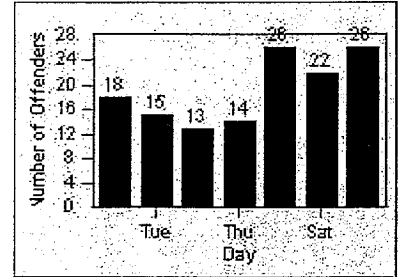

Redflex Redlight Offender Statistics

CONTRACT: Beverly Hills   **LOCATION:** BEH-OLDO-03 Olympic Blvd and Doheny Dr
DATE FROM: 01-Oct-2011   **DATE TO:** 31-Oct-2011

LANE 4

LANE TOTAL