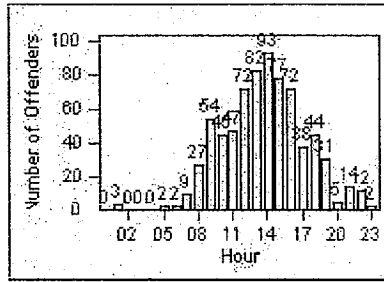

recd 1-18-12
 recd 1-18-12

Redflex Redlight Offender Statistics

CONTRACT: Beverly Hills LOCATION: BEH-BEWI-01 Beverly Dr and Wilshire Blvd
 DATE FROM: 01-Oct-2011 DATE TO: 31-Oct-2011

LANE 1

LANE 2

LANE 3

Redflex Redlight Offender Statistics