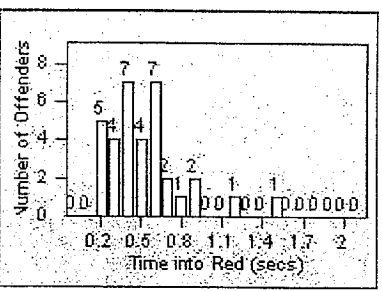

LANE 1

LANE 2

LANE 3

Redflex Redlight Offender Statistics

CONTRACT: Beverly Hills **LOCATION:** BEH-OLDO-01 Olympic Blvd and Doheny Dr
DATE FROM: 01-Oct-2011 **DATE TO:** 31-Oct-2011

LANE 4

LANE TOTAL

Redflex Redlight Offender Statistics

CONTRACT: Beverly Hills
 DATE FROM: 01-Oct-2011

LOCATION: BEH-OLDO-03 Olympic Blvd and Doheny Dr
 DATE TO: 31-Oct-2011

LANE 1

LANE 2

LANE 3

Redflex Redlight Offender Statistics

CONTRACT: Beverly Hills **LOCATION:** BEH-OLDO-03 Olympic Blvd and Doheny Dr
DATE FROM: 01-Oct-2011 **DATE TO:** 31-Oct-2011

LANE 4

LANE TOTAL

Redflex Redlight Offender Statistics

CONTRACT: Beverly Hills
 DATE FROM: 01-Oct-2011

LOCATION: BEH-OLRO-01 Roxbury Drive and Olympic Blvd
 DATE TO: 31-Oct-2011

LANE 1

LANE 2

LANE 3