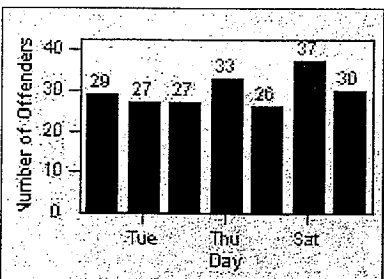

Redflex Redlight Offender Statistics

CONTRACT: Beverly Hills
 DATE FROM: 01-Oct-2011

LOCATION: BEH-OLRO-01 Roxbury Drive and Olympic Blvd
 DATE TO: 31-Oct-2011

LANE 4

LANE TOTAL

Redflex Redlight Offender Statistics