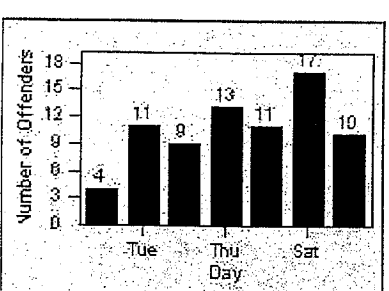

LANE 4

LANE TOTAL

Redflex Redlight Offender Statistics

CONTRACT: Beverly Hills
 DATE FROM: 01-Oct-2011

LOCATION: BEH-OLRO-01 Roxbury Drive and Olympic Blvd
 DATE TO: 31-Oct-2011

LANE 1

LANE 2

LANE 3