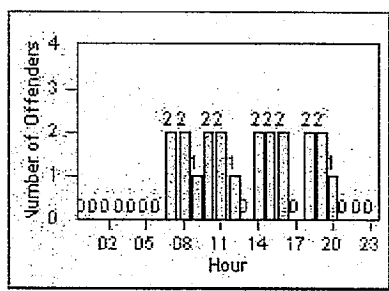

CONTRACT: Beverly Hills LOCATION: BEH-BEWI-01 Beverly Dr and Wilshire Blvd
 DATE FROM: 01-Oct-2011 DATE TO: 31-Oct-2011

LANE 4

LANE TOTAL

Redflex Redlight Offender Statistics

CONTRACT: Beverly Hills **LOCATION:** BEH-OLDO-01 Olympic Blvd and Doheny Dr
DATE FROM: 01-Oct-2011 **DATE TO:** 31-Oct-2011

LANE 1

LANE 2

LANE 3

Redflex Redlight Offender Statistics

CONTRACT: Beverly Hills **LOCATION:** BEH-OLDO-01 Olympic Blvd and Doheny Dr
DATE FROM: 01-Oct-2011 **DATE TO:** 31-Oct-2011

LANE 4

LANE TOTAL

Redflex Redlight Offender Statistics

CONTRACT: Beverly Hills
 DATE FROM: 01-Oct-2011

LOCATION: BEH-OLDO-03 Olympic Blvd and Doheny Dr
 DATE TO: 31-Oct-2011

LANE 1

LANE 2

LANE 3

Redflex Redlight Offender Statistics

CONTRACT: Beverly Hills **LOCATION:** BEH-OLDO-03 Olympic Blvd and Doheny Dr
DATE FROM: 01-Oct-2011 **DATE TO:** 31-Oct-2011