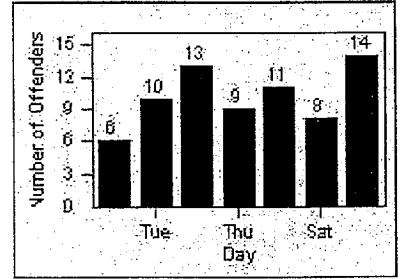

LANE 1

LANE 2

LANE 3

Redflex Redlight Offender Statistics

CONTRACT: Beverly Hills **LOCATION:** BEH-OLDO-01 Olympic Blvd and Doheny Dr
DATE FROM: 01-Oct-2011 **DATE TO:** 31-Oct-2011

LANE 4

LANE TOTAL

Redflex Redlight Offender Statistics