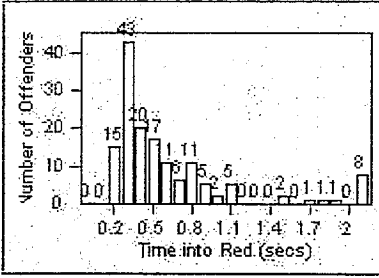

LOCATION: BEH-SUHI-03 Sunset Blvd and Hillcrest Road
 DATE TO: 31-Oct-2011

LANE 4

LANE TOTAL

Redflex Redlight Offender Statistics

CONTRACT: Beverly Hills
 DATE FROM: 01-Oct-2011

LOCATION: BEH-WIWH-01 Wilshire Blvd and Whittier Dr
 DATE TO: 31-Oct-2011

LANE 1

LANE 2

LANE 3

Redflex Redlight Offender Statistics

CONTRACT: Beverly Hills
 DATE FROM: 01-Oct-2011

LOCATION: BEH-WIWH-01 Wilshire Blvd and Whittier Dr
 DATE TO: 31-Oct-2011

LANE 4

LANE TOTAL