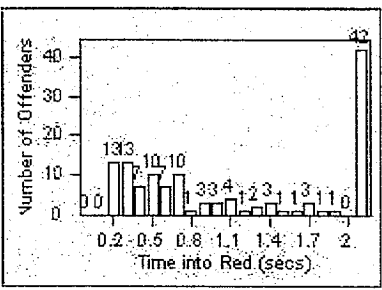

Redflex Redlight Offender Statistics

CONTRACT: Beverly Hills   LOCATION: BEH-WIWH-03 Wilshire Blvd and Whittier Dr
DATE FROM: 01-Oct-2011   DATE TO: 31-Oct-2011

LANE 4