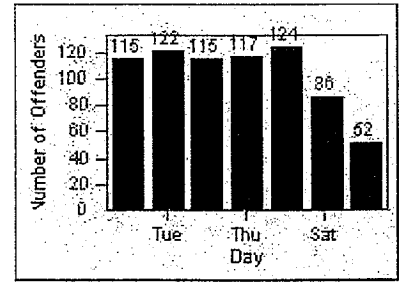

recd 1-18-12
 recd 1-18-12

Redflex Redlight Offender Statistics

CONTRACT: Beverly Hills LOCATION: BEH-BEWI-01 Beverly Dr and Wilshire Blvd
 DATE FROM: 01-Oct-2011 DATE TO: 31-Oct-2011

LANE 1

LANE 2

LANE 3

Redflex Redlight Offender Statistics