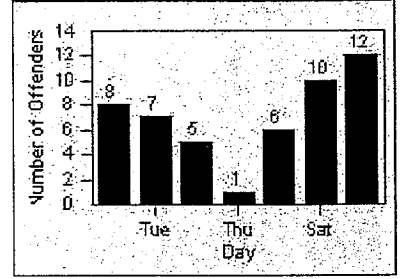

Redflex Redlight Offender Statistics

CONTRACT: Beverly Hills   **LOCATION:** BEH-OLDO-03 Olympic Blvd and Doheny Dr
DATE FROM: 01-Oct-2011   **DATE TO:** 31-Oct-2011

LANE 4