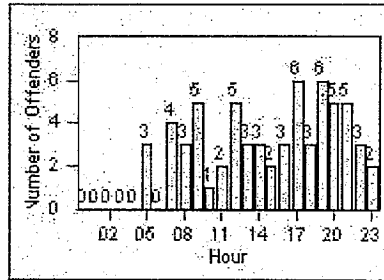

recd 1-18-12
 recd 1-18-12

Redflex Redlight Offender Statistics

CONTRACT: Beverly Hills LOCATION: BEH-BEWI-01 Beverly Dr and Wilshire Blvd
 DATE FROM: 01-Oct-2011 DATE TO: 31-Oct-2011

LANE 1

LANE 2

LANE 3

Redflex Redlight Offender Statistics