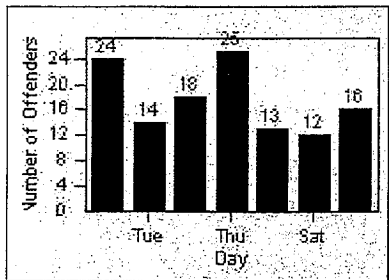

LANE 4

LANE TOTAL

Redflex Redlight Offender Statistics

CONTRACT: Beverly Hills
 DATE FROM: 01-Oct-2011

LOCATION: BEH-SUHI-01 Sunset Blvd and Hillcrest Road
 DATE TO: 31-Oct-2011

LANE 1

LANE 2

LANE 3