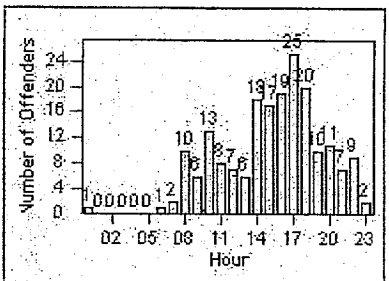

LANE 4

LANE TOTAL

Redflex Redlight Offender Statistics

CONTRACT: Beverly Hills
 DATE FROM: 01-Oct-2011

LOCATION: BEH-SUHI-01 Sunset Blvd and Hillcrest Road
 DATE TO: 31-Oct-2011

LANE 1

LANE 2

LANE 3