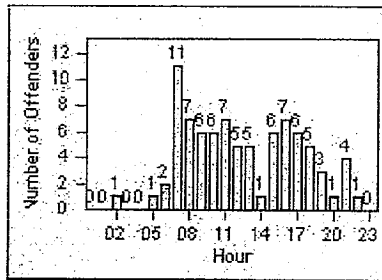

Redflex Redlight Offender Statistics

CONTRACT: Beverly Hills **LOCATION:** BEH-SUHI-01 Sunset Blvd and Hillcrest Road
DATE FROM: 01-Oct-2011 **DATE TO:** 31-Oct-2011

LANE 4

LANE TOTAL

Redflex Redlight Offender Statistics

CONTRACT: Beverly Hills
 DATE FROM: 01-Oct-2011

LOCATION: BEH-SUHI-03 Sunset Blvd and Hillcrest Road
 DATE TO: 31-Oct-2011

LANE 1

LANE 2

LANE 3

Redflex Redlight Offender Statistics

CONTRACT: Beverly Hills
 DATE FROM: 01-Oct-2011

LOCATION: BEH-SUHI-03 Sunset Blvd and Hillcrest Road
 DATE TO: 31-Oct-2011

LANE 4

LANE TOTAL

Redflex Redlight Offender Statistics

CONTRACT: Beverly Hills
 DATE FROM: 01-Oct-2011

LOCATION: BEH-WIWH-01 Wilshire Blvd and Whittier Dr
 DATE TO: 31-Oct-2011