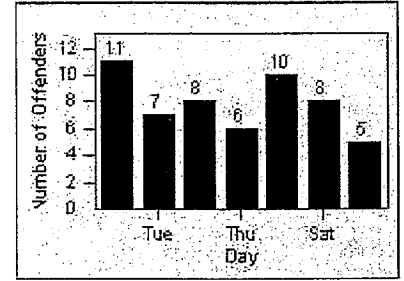

Redflex Redlight Offender Statistics

CONTRACT: Beverly Hills   **LOCATION:** BEH-OLSP-01 Spalding and Olympic Blvd
DATE FROM: 01-Oct-2011   **DATE TO:** 31-Oct-2011

LANE 4