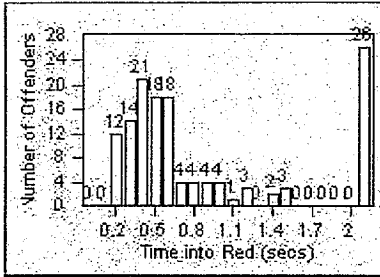

LANE 1

LANE 2

LANE 3

Redflex Redlight Offender Statistics

CONTRACT: Beverly Hills **LOCATION:** BEH-OLDO-01 Olympic Blvd and Doheny Dr
DATE FROM: 01-Oct-2011 **DATE TO:** 31-Oct-2011

LANE 4

LANE TOTAL

Redflex Redlight Offender Statistics

CONTRACT: Beverly Hills
 DATE FROM: 01-Oct-2011

LOCATION: BEH-OLDO-03 Olympic Blvd and Doheny Dr
 DATE TO: 31-Oct-2011

LANE 1

LANE 2

LANE 3

Redflex Redlight Offender Statistics

CONTRACT: Beverly Hills **LOCATION:** BEH-OLDO-03 Olympic Blvd and Doheny Dr
DATE FROM: 01-Oct-2011 **DATE TO:** 31-Oct-2011

LANE 4

LANE TOTAL

Redflex Redlight Offender Statistics

CONTRACT: Beverly Hills
 DATE FROM: 01-Oct-2011

LOCATION: BEH-OLRO-01 Roxbury Drive and Olympic Blvd
 DATE TO: 31-Oct-2011

LANE 1

LANE 2

LANE 3