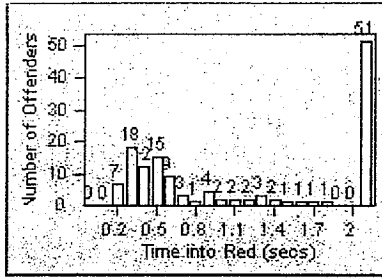

LANE 1

LANE 2

LANE 3

Redflex Redlight Offender Statistics

CONTRACT: Beverly Hills **LOCATION:** BEH-OLDO-01 Olympic Blvd and Doheny Dr
DATE FROM: 01-Oct-2011 **DATE TO:** 31-Oct-2011

LANE 4

LANE TOTAL

Redflex Redlight Offender Statistics