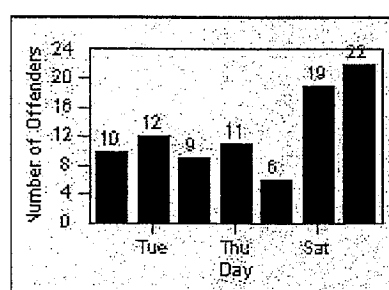

LANE 1

LANE 2

LANE 3

Redflex Redlight Offender Statistics

CONTRACT: Beverly Hills
 DATE FROM: 01-Oct-2011

LOCATION: BEH-WIWH-01 Wilshire Blvd and Whittier Dr
 DATE TO: 31-Oct-2011

LANE 4

LANE TOTAL

Redflex Redlight Offender Statistics

CONTRACT: Beverly Hills **LOCATION:** BEH-WIWH-03 Wilshire Blvd and Whittier Dr
DATE FROM: 01-Oct-2011 **DATE TO:** 31-Oct-2011

LANE 1

LANE 2

LANE 3

Redflex Redlight Offender Statistics