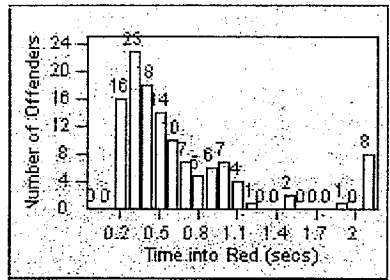

CONTRACT: Beverly Hills LOCATION: BEH-OLSP-01 Spalding and Olympic Blvd
 DATE FROM: 01-Oct-2011 DATE TO: 31-Oct-2011

LANE 1

LANE 2

LANE 3

Redflex Redlight Offender Statistics

CONTRACT: Beverly Hills **LOCATION:** BEH-OLSP-01 Spalding and Olympic Blvd
DATE FROM: 01-Oct-2011 **DATE TO:** 31-Oct-2011

LANE 4

LANE TOTAL

Redflex Redlight Offender Statistics

CONTRACT: Beverly Hills
 DATE FROM: 01-Oct-2011

LOCATION: BEH-SUHI-01 Sunset Blvd and Hillcrest Road
 DATE TO: 31-Oct-2011

LANE 1

LANE 2

LANE 3