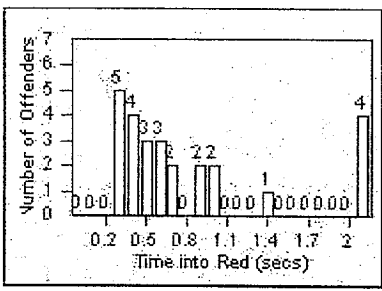

LANE 4

LANE TOTAL

Redflex Redlight Offender Statistics

CONTRACT: Beverly Hills
 DATE FROM: 01-Oct-2011

LOCATION: BEH-OLRO-01 Roxbury Drive and Olympic Blvd
 DATE TO: 31-Oct-2011

LANE 1

LANE 2

LANE 3

Redflex Redlight Offender Statistics

CONTRACT: Beverly Hills
 DATE FROM: 01-Oct-2011

LOCATION: BEH-OLRO-01 Roxbury Drive and Olympic Blvd
 DATE TO: 31-Oct-2011

LANE 4

LANE TOTAL

Redflex Redlight Offender Statistics