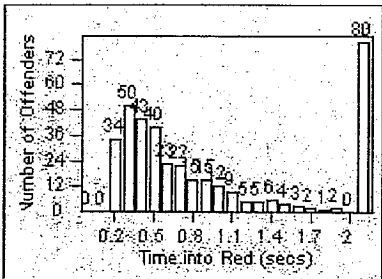

LANE 4

LANE TOTAL

Redflex Redlight Offender Statistics

CONTRACT: Beverly Hills
 DATE FROM: 01-Oct-2011

LOCATION: BEH-SUHI-01 Sunset Blvd and Hillcrest Road
 DATE TO: 31-Oct-2011

LANE 1

LANE 2

LANE 3

Redflex Redlight Offender Statistics

CONTRACT: Beverly Hills **LOCATION:** BEH-SUHI-01 Sunset Blvd and Hillcrest Road
DATE FROM: 01-Oct-2011 **DATE TO:** 31-Oct-2011

LANE 4

LANE TOTAL

Redflex Redlight Offender Statistics