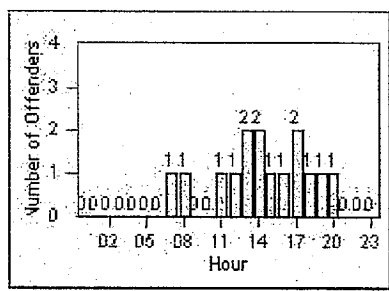

Redflex Redlight Offender Statistics

CONTRACT: Beverly Hills   LOCATION: BEH-OLSP-01 Spalding and Olympic Blvd
DATE FROM: 01-Oct-2011   DATE TO: 31-Oct-2011

LANE 1