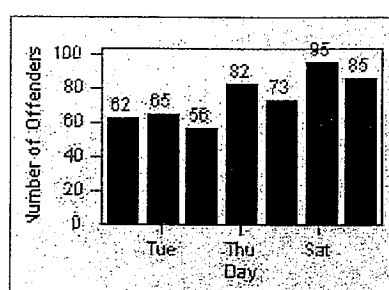

LANE 1

LANE 2

LANE 3

Redflex Redlight Offender Statistics

CONTRACT: Beverly Hills
 DATE FROM: 01-Oct-2011

LOCATION: BEH-WIWH-01 Wilshire Blvd and Whittier Dr
 DATE TO: 31-Oct-2011

LANE 4

LANE TOTAL