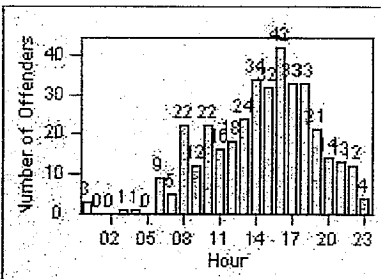

Redflex Redlight Offender Statistics

CONTRACT: Beverly Hills **LOCATION:** BEH-SUHI-01 Sunset Blvd and Hillcrest Road
DATE FROM: 01-Oct-2011 **DATE TO:** 31-Oct-2011

LANE 4

LANE TOTAL

Redflex Redlight Offender Statistics