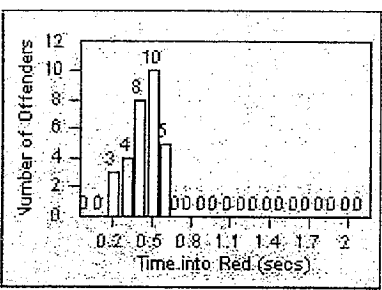

CONTRACT: Beverly Hills
 DATE FROM: 01-Oct-2011

LOCATION: BEH-OLDO-03 Olympic Blvd and Doheny Dr
 DATE TO: 31-Oct-2011

LANE 1

LANE 2

LANE 3

Redflex Redlight Offender Statistics

CONTRACT: Beverly Hills **LOCATION:** BEH-OLDO-03 Olympic Blvd and Doheny Dr
DATE FROM: 01-Oct-2011 **DATE TO:** 31-Oct-2011

LANE 4

LANE TOTAL

Redflex Redlight Offender Statistics

CONTRACT: Beverly Hills
 DATE FROM: 01-Oct-2011

LOCATION: BEH-OLRO-01 Roxbury Drive and Olympic Blvd
 DATE TO: 31-Oct-2011

LANE 1

LANE 2

LANE 3