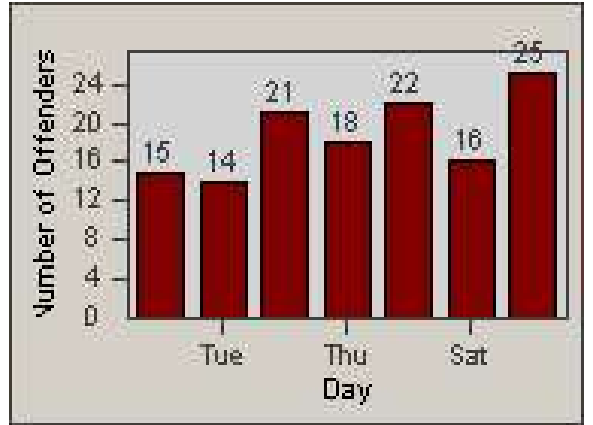

# Redflex Redlight Offender Statistics

CONTRACT: Commerce  
 DATE FROM: 1/Jul/2009

LOCATION: COM-SLGA-01 Slauson Ave and Gage Ave  
 DATE TO: 31/Jul/2009

LANE 4

LANE 5

# Redflex Redlight Offender Statistics

CONTRACT: Commerce  
 DATE FROM: 1/Jul/2009

LOCATION: COM-SLGA-01 Slauson Ave and Gage Ave  
 DATE TO: 31/Jul/2009