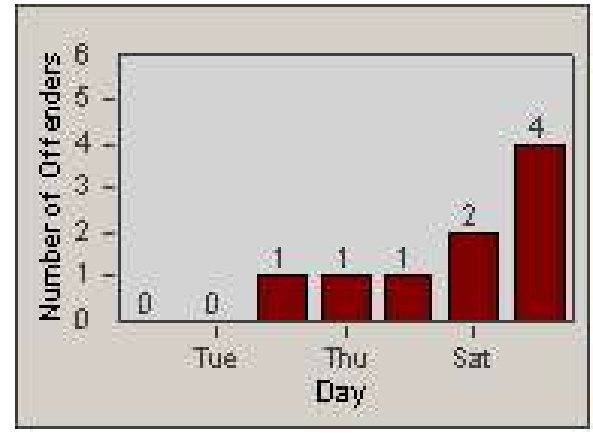

# Redflex Redlight Offender Statistics

CONTRACT: Commerce  
 DATE FROM: 1/Jul/2009

LOCATION: COM-SLGA-01 Slauson Ave and Gage Ave  
 DATE TO: 31/Jul/2009

LANE 1

LANE 2

LANE 3

# Redflex Redlight Offender Statistics

CONTRACT: Commerce  
 DATE FROM: 1/Jul/2009

LOCATION: COM-SLGA-01 Slauson Ave and Gage Ave  
 DATE TO: 31/Jul/2009

LANE 4

LANE 5