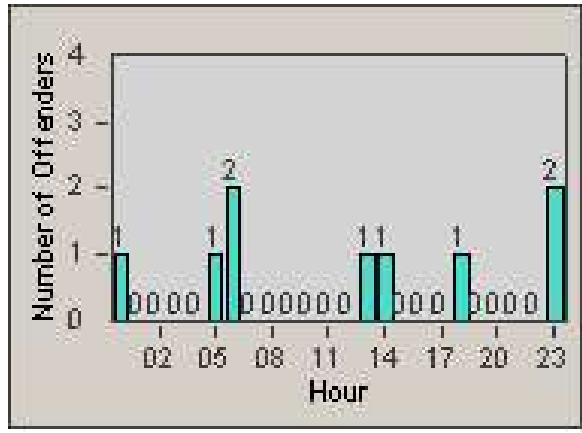

# Redflex Redlight Offender Statistics

CONTRACT: Commerce  
 DATE FROM: 1/Jul/2009

LOCATION: COM-SLGA-01 Slauson Ave and Gage Ave  
 DATE TO: 31/Jul/2009

LANE 1

LANE 2

LANE 3

# Redflex Redlight Offender Statistics

CONTRACT: Commerce  
 DATE FROM: 1/Jul/2009

LOCATION: COM-SLGA-01 Slauson Ave and Gage Ave  
 DATE TO: 31/Jul/2009

LANE 4

LANE 5

# Redflex Redlight Offender Statistics

CONTRACT: Commerce  
 DATE FROM: 1/Jul/2009

LOCATION: COM-SLGA-01 Slauson Ave and Gage Ave  
 DATE TO: 31/Jul/2009