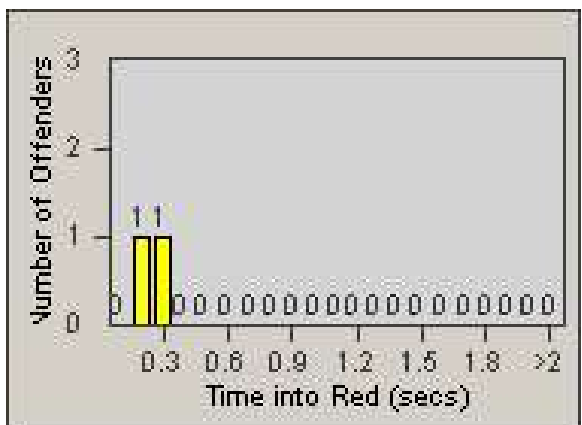

# Redflex Redlight Offender Statistics

CONTRACT: Commerce  
 DATE FROM: 1/Jul/2009

LOCATION: COM-SLGA-01 Slauson Ave and Gage Ave  
 DATE TO: 31/Jul/2009

LANE 1

LANE 2

LANE 3

# Redflex Redlight Offender Statistics

CONTRACT: Commerce  
 DATE FROM: 1/Jul/2009

LOCATION: COM-SLGA-01 Slauson Ave and Gage Ave  
 DATE TO: 31/Jul/2009

LANE 4

LANE 5