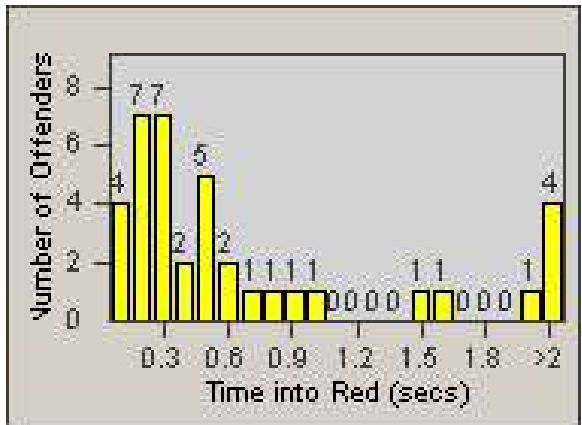

# Redflex Redlight Offender Statistics

CONTRACT: Commerce  
 DATE FROM: 1/Jul/2009

LOCATION: COM-SLGA-01 Slauson Ave and Gage Ave  
 DATE TO: 31/Jul/2009

LANE 1

LANE 2

LANE 3

# Redflex Redlight Offender Statistics

CONTRACT: Commerce  
 DATE FROM: 1/Jul/2009

LOCATION: COM-SLGA-01 Slauson Ave and Gage Ave  
 DATE TO: 31/Jul/2009

LANE 4

LANE 5

# Redflex Redlight Offender Statistics

CONTRACT: Commerce  
 DATE FROM: 1/Jul/2009

LOCATION: COM-SLGA-01 Slauson Ave and Gage Ave  
 DATE TO: 31/Jul/2009