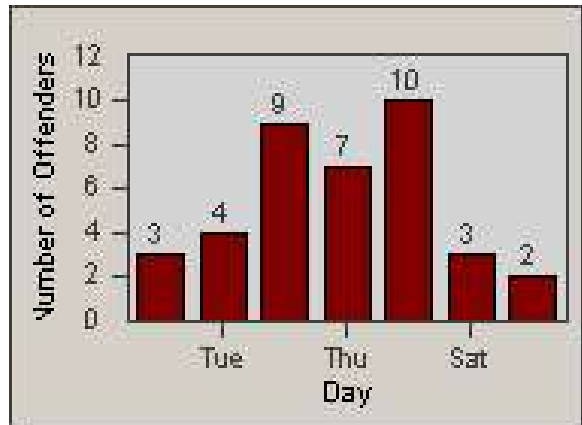

# Redflex Redlight Offender Statistics

CONTRACT: Commerce  
 DATE FROM: 1/Jul/2009

LOCATION: COM-SLGA-01 Slauson Ave and Gage Ave  
 DATE TO: 31/Jul/2009

LANE 1

LANE 2

LANE 3

# Redflex Redlight Offender Statistics

CONTRACT: Commerce  
 DATE FROM: 1/Jul/2009

LOCATION: COM-SLGA-01 Slauson Ave and Gage Ave  
 DATE TO: 31/Jul/2009

LANE 4

LANE 5