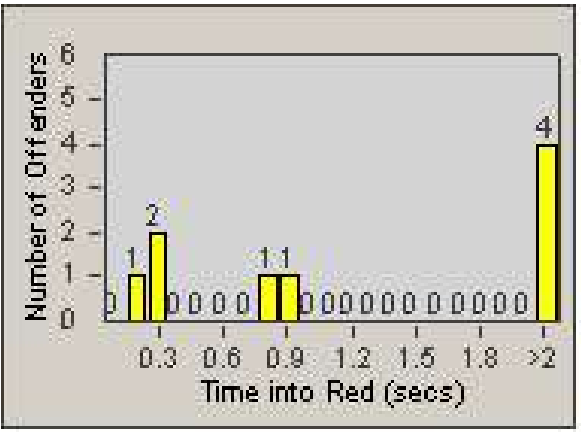

# Redflex Redlight Offender Statistics

CONTRACT: Commerce  
 DATE FROM: 1/Jul/2009

LOCATION: COM-SLGA-01 Slauson Ave and Gage Ave  
 DATE TO: 31/Jul/2009

LANE 1

LANE 2

LANE 3

# Redflex Redlight Offender Statistics

CONTRACT: Commerce  
 DATE FROM: 1/Jul/2009

LOCATION: COM-SLGA-01 Slauson Ave and Gage Ave  
 DATE TO: 31/Jul/2009

LANE 4

LANE 5