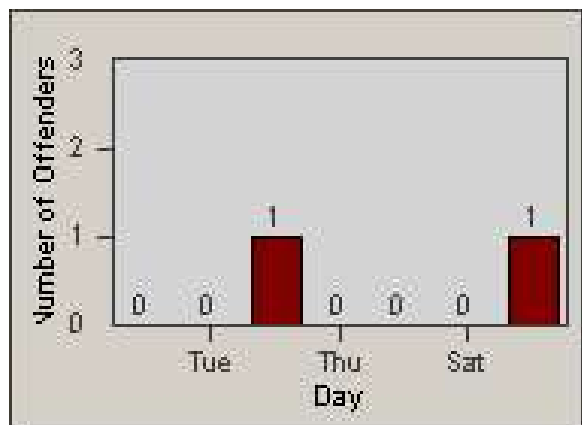

# Redflex Redlight Offender Statistics

CONTRACT: Commerce  
 DATE FROM: 1/Jul/2009

LOCATION: COM-SLGA-01 Slauson Ave and Gage Ave  
 DATE TO: 31/Jul/2009

LANE 1

LANE 2

LANE 3

# Redflex Redlight Offender Statistics

CONTRACT: Commerce  
 DATE FROM: 1/Jul/2009

LOCATION: COM-SLGA-01 Slauson Ave and Gage Ave  
 DATE TO: 31/Jul/2009

LANE 4

LANE 5