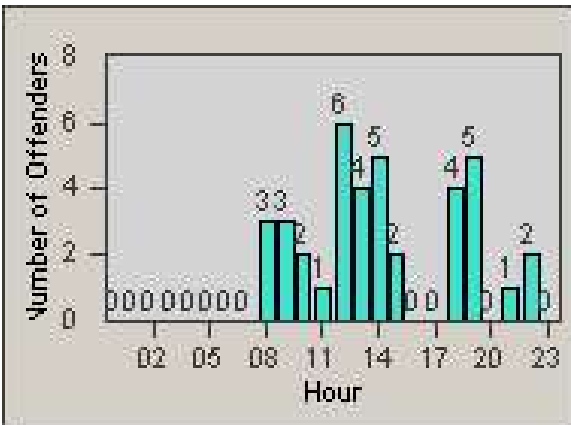

# Redflex Redlight Offender Statistics

CONTRACT: Commerce  
 DATE FROM: 1/Jul/2009

LOCATION: COM-SLGA-01 Slauson Ave and Gage Ave  
 DATE TO: 31/Jul/2009

LANE 1

LANE 2

LANE 3

# Redflex Redlight Offender Statistics

CONTRACT: Commerce  
 DATE FROM: 1/Jul/2009

LOCATION: COM-SLGA-01 Slauson Ave and Gage Ave  
 DATE TO: 31/Jul/2009

LANE 4

LANE 5

# Redflex Redlight Offender Statistics

CONTRACT: Commerce  
 DATE FROM: 1/Jul/2009

LOCATION: COM-SLGA-01 Slauson Ave and Gage Ave  
 DATE TO: 31/Jul/2009