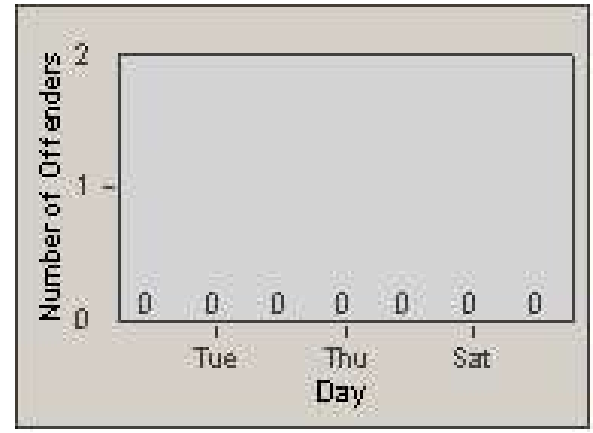

# Redflex Redlight Offender Statistics

CONTRACT: Commerce  
 DATE FROM: 1/Jul/2009

LOCATION: COM-SLGA-01 Slauson Ave and Gage Ave  
 DATE TO: 31/Jul/2009

LANE 4

LANE 5

# Redflex Redlight Offender Statistics

CONTRACT: Commerce  
 DATE FROM: 1/Jul/2009

LOCATION: COM-SLGA-01 Slauson Ave and Gage Ave  
 DATE TO: 31/Jul/2009