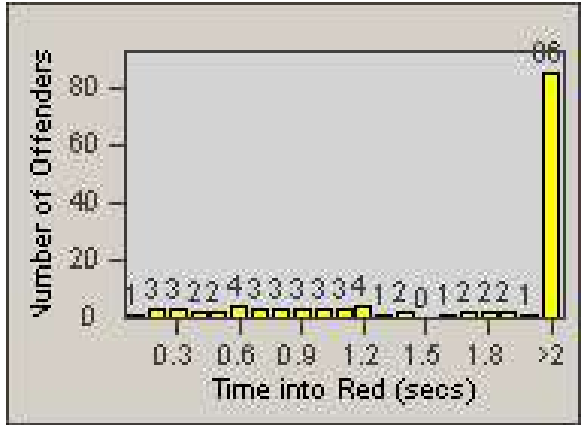

# Redflex Redlight Offender Statistics

CONTRACT: Commerce  
 DATE FROM: 1/Jul/2009

LOCATION: COM-SLGA-01 Slauson Ave and Gage Ave  
 DATE TO: 31/Jul/2009

LANE 4

LANE 5

# Redflex Redlight Offender Statistics

CONTRACT: Commerce  
 DATE FROM: 1/Jul/2009

LOCATION: COM-SLGA-01 Slauson Ave and Gage Ave  
 DATE TO: 31/Jul/2009