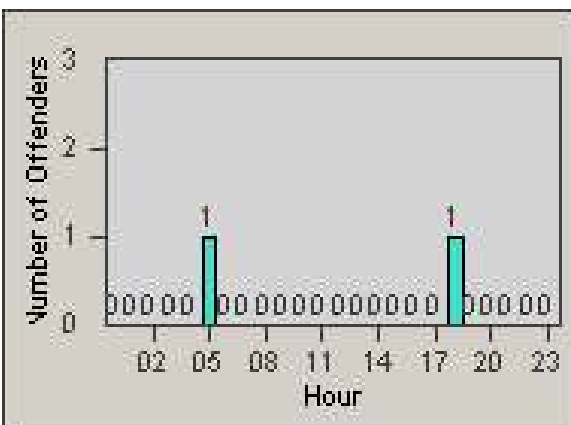

# Redflex Redlight Offender Statistics

CONTRACT: Commerce  
 DATE FROM: 1/Jul/2009

LOCATION: COM-SLGA-01 Slauson Ave and Gage Ave  
 DATE TO: 31/Jul/2009

LANE 1

LANE 2

LANE 3

# Redflex Redlight Offender Statistics

CONTRACT: Commerce  
 DATE FROM: 1/Jul/2009

LOCATION: COM-SLGA-01 Slauson Ave and Gage Ave  
 DATE TO: 31/Jul/2009

LANE 4

LANE 5