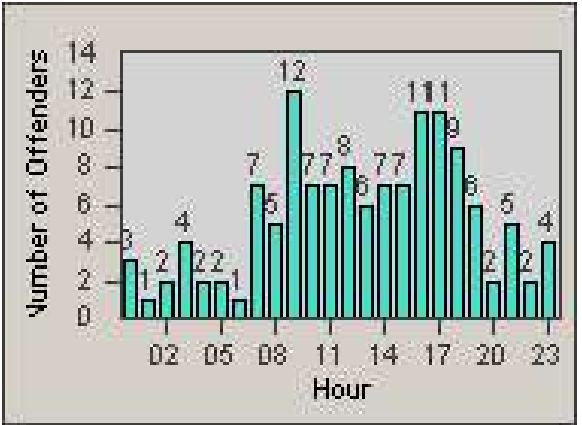

# Redflex Redlight Offender Statistics

CONTRACT: Commerce  
 DATE FROM: 1/Jul/2009

LOCATION: COM-SLGA-01 Slauson Ave and Gage Ave  
 DATE TO: 31/Jul/2009

LANE 4

LANE 5

# Redflex Redlight Offender Statistics

CONTRACT: Commerce  
 DATE FROM: 1/Jul/2009

LOCATION: COM-SLGA-01 Slauson Ave and Gage Ave  
 DATE TO: 31/Jul/2009