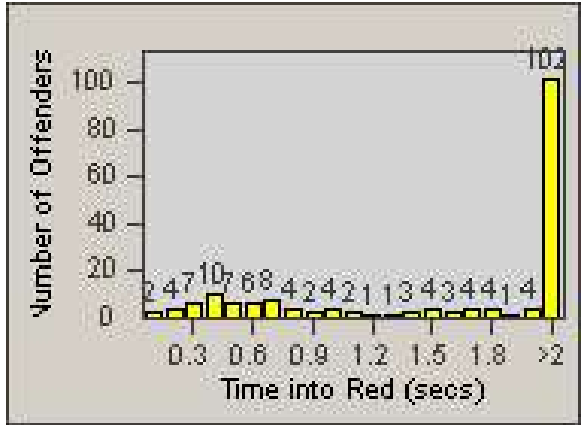

Redflex Redlight Offender Statistics

CONTRACT: Commerce
 DATE FROM: 1/Sep/2009

LOCATION: COM-SLGA-01 Slauson Ave and Gage Ave
 DATE TO: 30/Sep/2009

LANE 1

LANE 2

LANE 3

Redflex Redlight Offender Statistics

CONTRACT: Commerce
 DATE FROM: 1/Sep/2009

LOCATION: COM-SLGA-01 Slauson Ave and Gage Ave
 DATE TO: 30/Sep/2009

LANE 4

LANE 5

Redflex Redlight Offender Statistics

CONTRACT: Commerce
 DATE FROM: 1/Sep/2009

LOCATION: COM-SLGA-01 Slauson Ave and Gage Ave
 DATE TO: 30/Sep/2009