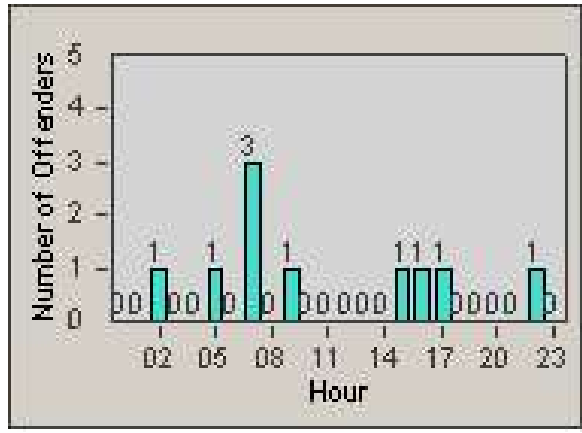

Redflex Redlight Offender Statistics

CONTRACT: Commerce
 DATE FROM: 1/Sep/2009

LOCATION: COM-SLGA-01 Slauson Ave and Gage Ave
 DATE TO: 30/Sep/2009

LANE 1

LANE 2

LANE 3

Redflex Redlight Offender Statistics

CONTRACT: Commerce
 DATE FROM: 1/Sep/2009

LOCATION: COM-SLGA-01 Slauson Ave and Gage Ave
 DATE TO: 30/Sep/2009

LANE 4

LANE 5

Redflex Redlight Offender Statistics

CONTRACT: Commerce
 DATE FROM: 1/Sep/2009

LOCATION: COM-SLGA-01 Slauson Ave and Gage Ave
 DATE TO: 30/Sep/2009