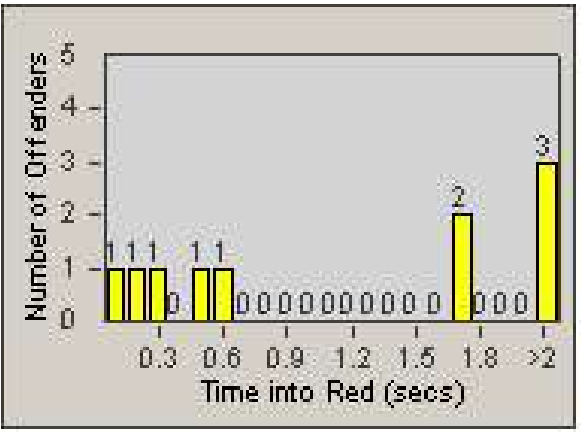

Redflex Redlight Offender Statistics

CONTRACT: Commerce
 DATE FROM: 1/Sep/2009

LOCATION: COM-SLGA-01 Slauson Ave and Gage Ave
 DATE TO: 30/Sep/2009

LANE 1

LANE 2

LANE 3

Redflex Redlight Offender Statistics

CONTRACT: Commerce
 DATE FROM: 1/Sep/2009

LOCATION: COM-SLGA-01 Slauson Ave and Gage Ave
 DATE TO: 30/Sep/2009

LANE 4

LANE 5

Redflex Redlight Offender Statistics

CONTRACT: Commerce
 DATE FROM: 1/Sep/2009

LOCATION: COM-SLGA-01 Slauson Ave and Gage Ave
 DATE TO: 30/Sep/2009