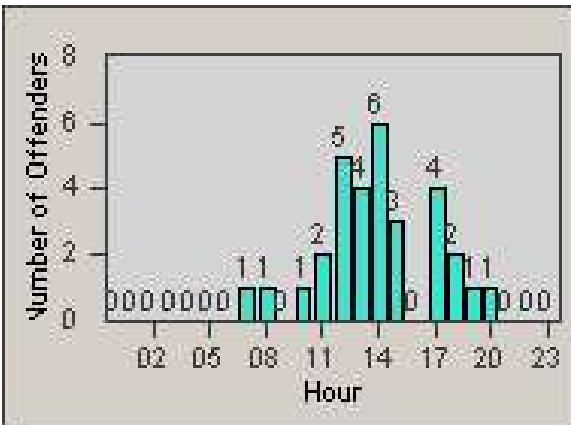

Redflex Redlight Offender Statistics

CONTRACT: Commerce
 DATE FROM: 1/Sep/2009

LOCATION: COM-SLGA-01 Slauson Ave and Gage Ave
 DATE TO: 30/Sep/2009

LANE 1

LANE 2

LANE 3

Redflex Redlight Offender Statistics

CONTRACT: Commerce
 DATE FROM: 1/Sep/2009

LOCATION: COM-SLGA-01 Slauson Ave and Gage Ave
 DATE TO: 30/Sep/2009

LANE 4

LANE 5

Redflex Redlight Offender Statistics

CONTRACT: Commerce
 DATE FROM: 1/Sep/2009

LOCATION: COM-SLGA-01 Slauson Ave and Gage Ave
 DATE TO: 30/Sep/2009