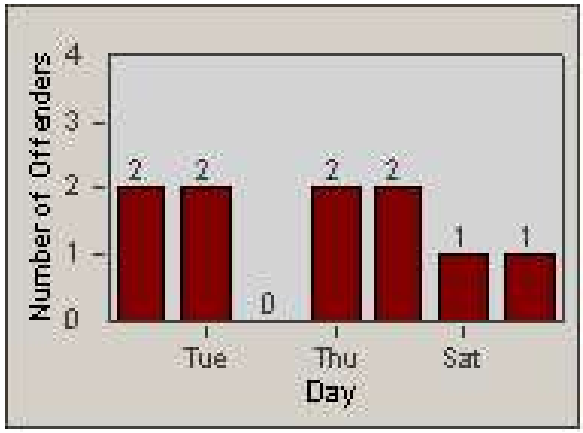

Redflex Redlight Offender Statistics

CONTRACT: Commerce
 DATE FROM: 1/Sep/2009

LOCATION: COM-SLGA-01 Slauson Ave and Gage Ave
 DATE TO: 30/Sep/2009

LANE 1

LANE 2

LANE 3

Redflex Redlight Offender Statistics

CONTRACT: Commerce
 DATE FROM: 1/Sep/2009

LOCATION: COM-SLGA-01 Slauson Ave and Gage Ave
 DATE TO: 30/Sep/2009

LANE 4

LANE 5

Redflex Redlight Offender Statistics

CONTRACT: Commerce
 DATE FROM: 1/Sep/2009

LOCATION: COM-SLGA-01 Slauson Ave and Gage Ave
 DATE TO: 30/Sep/2009