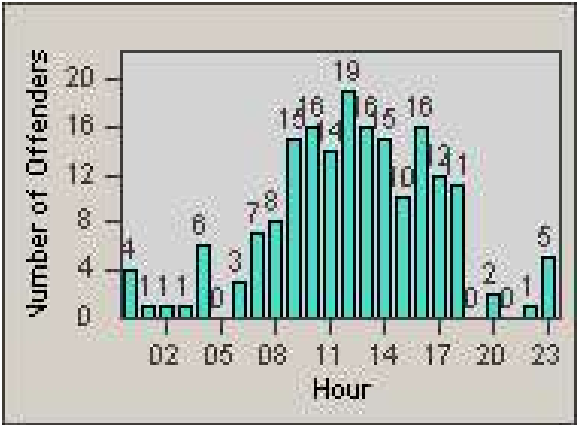

Redflex Redlight Offender Statistics

CONTRACT: Commerce
 DATE FROM: 1/Sep/2009

LOCATION: COM-SLGA-01 Slauson Ave and Gage Ave
 DATE TO: 30/Sep/2009

LANE 1

LANE 2

LANE 3

Redflex Redlight Offender Statistics

CONTRACT: Commerce
 DATE FROM: 1/Sep/2009

LOCATION: COM-SLGA-01 Slauson Ave and Gage Ave
 DATE TO: 30/Sep/2009

LANE 4

LANE 5

Redflex Redlight Offender Statistics

CONTRACT: Commerce
 DATE FROM: 1/Sep/2009

LOCATION: COM-SLGA-01 Slauson Ave and Gage Ave
 DATE TO: 30/Sep/2009