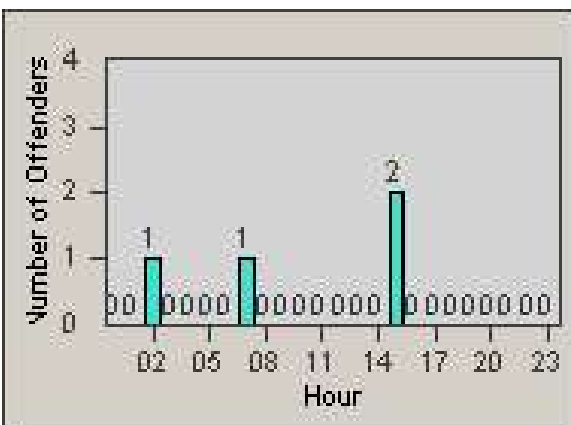

Redflex Redlight Offender Statistics

CONTRACT: Commerce
 DATE FROM: 1/Sep/2009

LOCATION: COM-SLGA-01 Slauson Ave and Gage Ave
 DATE TO: 30/Sep/2009

LANE 1

LANE 2

LANE 3

Redflex Redlight Offender Statistics

CONTRACT: Commerce
 DATE FROM: 1/Sep/2009

LOCATION: COM-SLGA-01 Slauson Ave and Gage Ave
 DATE TO: 30/Sep/2009

LANE 4

LANE 5

Redflex Redlight Offender Statistics

CONTRACT: Commerce
 DATE FROM: 1/Sep/2009

LOCATION: COM-SLGA-01 Slauson Ave and Gage Ave
 DATE TO: 30/Sep/2009