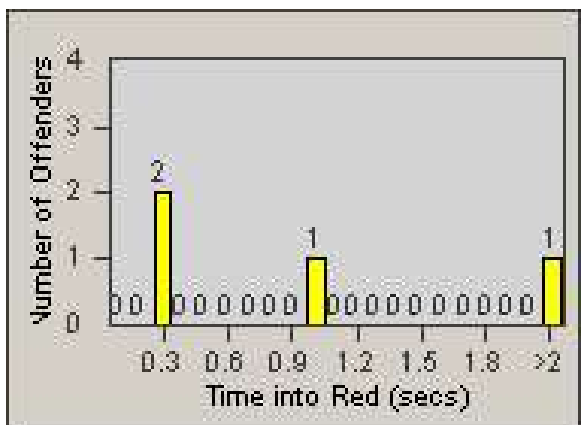

Redflex Redlight Offender Statistics

CONTRACT: Commerce
 DATE FROM: 1/Sep/2009

LOCATION: COM-SLGA-01 Slauson Ave and Gage Ave
 DATE TO: 30/Sep/2009

LANE 1

LANE 2

LANE 3

Redflex Redlight Offender Statistics

CONTRACT: Commerce
 DATE FROM: 1/Sep/2009

LOCATION: COM-SLGA-01 Slauson Ave and Gage Ave
 DATE TO: 30/Sep/2009

LANE 4

LANE 5

Redflex Redlight Offender Statistics

CONTRACT: Commerce
 DATE FROM: 1/Sep/2009

LOCATION: COM-SLGA-01 Slauson Ave and Gage Ave
 DATE TO: 30/Sep/2009