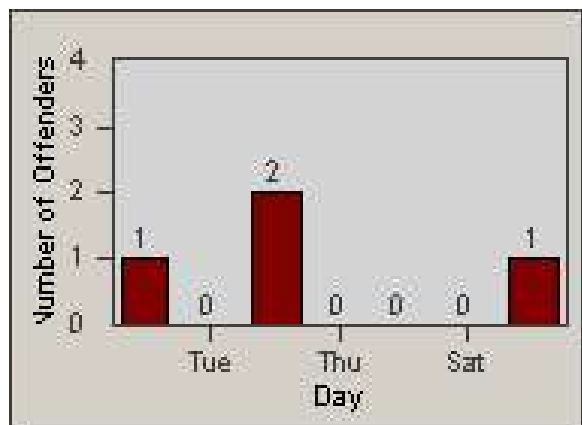

Redflex Redlight Offender Statistics

CONTRACT: Commerce
 DATE FROM: 1/Sep/2009

LOCATION: COM-SLGA-01 Slauson Ave and Gage Ave
 DATE TO: 30/Sep/2009

LANE 1

LANE 2

LANE 3

Redflex Redlight Offender Statistics

CONTRACT: Commerce
 DATE FROM: 1/Sep/2009

LOCATION: COM-SLGA-01 Slauson Ave and Gage Ave
 DATE TO: 30/Sep/2009

LANE 4

LANE 5

Redflex Redlight Offender Statistics

CONTRACT: Commerce
 DATE FROM: 1/Sep/2009

LOCATION: COM-SLGA-01 Slauson Ave and Gage Ave
 DATE TO: 30/Sep/2009