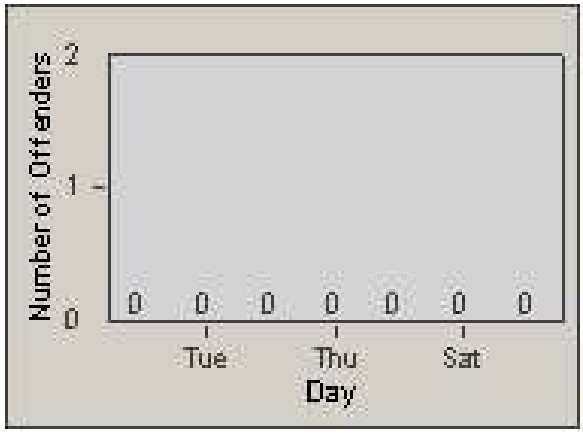

LOCATION: COM-SLGA-01 Slauson Ave and Gage Ave
 DATE TO: 30/Sep/2009

LANE 4

LANE 5

Redflex Redlight Offender Statistics

CONTRACT: Commerce
 DATE FROM: 1/Sep/2009

LOCATION: COM-SLGA-01 Slauson Ave and Gage Ave
 DATE TO: 30/Sep/2009