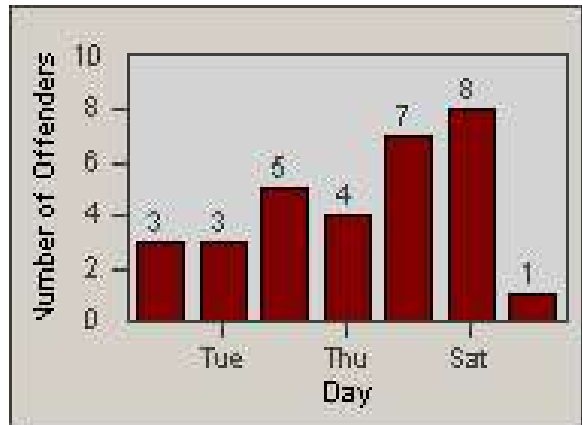

Redflex Redlight Offender Statistics

CONTRACT: Commerce
 DATE FROM: 1/Sep/2009

LOCATION: COM-SLGA-01 Slauson Ave and Gage Ave
 DATE TO: 30/Sep/2009

LANE 1

LANE 2

LANE 3

Redflex Redlight Offender Statistics

CONTRACT: Commerce
 DATE FROM: 1/Sep/2009

LOCATION: COM-SLGA-01 Slauson Ave and Gage Ave
 DATE TO: 30/Sep/2009

LANE 4

LANE 5

Redflex Redlight Offender Statistics

CONTRACT: Commerce
 DATE FROM: 1/Sep/2009

LOCATION: COM-SLGA-01 Slauson Ave and Gage Ave
 DATE TO: 30/Sep/2009