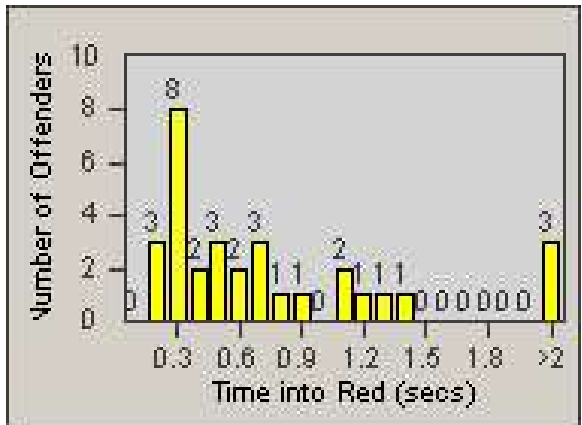

Redflex Redlight Offender Statistics

CONTRACT: Commerce
 DATE FROM: 1/Sep/2009

LOCATION: COM-SLGA-01 Slauson Ave and Gage Ave
 DATE TO: 30/Sep/2009

LANE 1

LANE 2

LANE 3

Redflex Redlight Offender Statistics

CONTRACT: Commerce
 DATE FROM: 1/Sep/2009

LOCATION: COM-SLGA-01 Slauson Ave and Gage Ave
 DATE TO: 30/Sep/2009

LANE 4

LANE 5

Redflex Redlight Offender Statistics

CONTRACT: Commerce
 DATE FROM: 1/Sep/2009

LOCATION: COM-SLGA-01 Slauson Ave and Gage Ave
 DATE TO: 30/Sep/2009