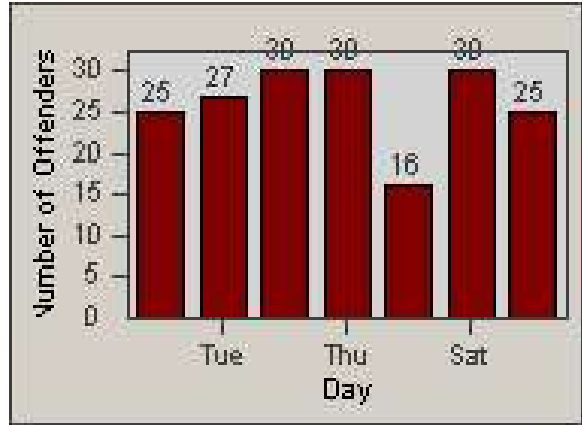

Redflex Redlight Offender Statistics

CONTRACT: Commerce
 DATE FROM: 1/Sep/2009

LOCATION: COM-SLGA-01 Slauson Ave and Gage Ave
 DATE TO: 30/Sep/2009

LANE 1

LANE 2

LANE 3

Redflex Redlight Offender Statistics

CONTRACT: Commerce
 DATE FROM: 1/Sep/2009

LOCATION: COM-SLGA-01 Slauson Ave and Gage Ave
 DATE TO: 30/Sep/2009

LANE 4

LANE 5

Redflex Redlight Offender Statistics

CONTRACT: Commerce
 DATE FROM: 1/Sep/2009

LOCATION: COM-SLGA-01 Slauson Ave and Gage Ave
 DATE TO: 30/Sep/2009