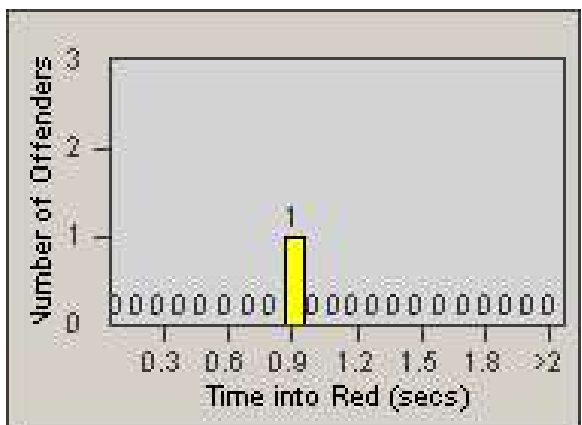

Redflex Redlight Offender Statistics

CONTRACT: Commerce
 DATE FROM: 1/Aug/2009

LOCATION: COM-SLGA-03 Slauson Ave and Gage Ave
 DATE TO: 31/Aug/2009

LANE 1

LANE 2

LANE 3

Redflex Redlight Offender Statistics

CONTRACT: Commerce
 DATE FROM: 1/Aug/2009

LOCATION: COM-SLGA-03 Slauson Ave and Gage Ave
 DATE TO: 31/Aug/2009

LANE 4

LANE 5

Redflex Redlight Offender Statistics

CONTRACT: Commerce
DATE FROM: 1/Aug/2009

LOCATION: COM-SLGA-03 Slauson Ave and Gage Ave
DATE TO: 31/Aug/2009