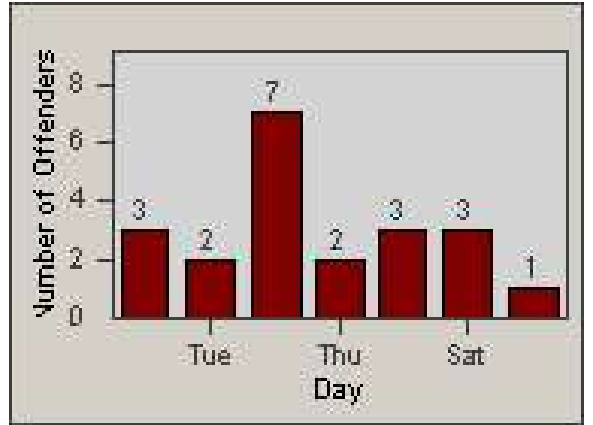

Redflex Redlight Offender Statistics

CONTRACT: Commerce
 DATE FROM: 1/Aug/2009

LOCATION: COM-SLGA-03 Slauson Ave and Gage Ave
 DATE TO: 31/Aug/2009

LANE 1

LANE 2

LANE 3

Redflex Redlight Offender Statistics

CONTRACT: Commerce
 DATE FROM: 1/Aug/2009

LOCATION: COM-SLGA-03 Slauson Ave and Gage Ave
 DATE TO: 31/Aug/2009

LANE 4

LANE 5

Redflex Redlight Offender Statistics

CONTRACT: Commerce
DATE FROM: 1/Aug/2009

LOCATION: COM-SLGA-03 Slauson Ave and Gage Ave
DATE TO: 31/Aug/2009