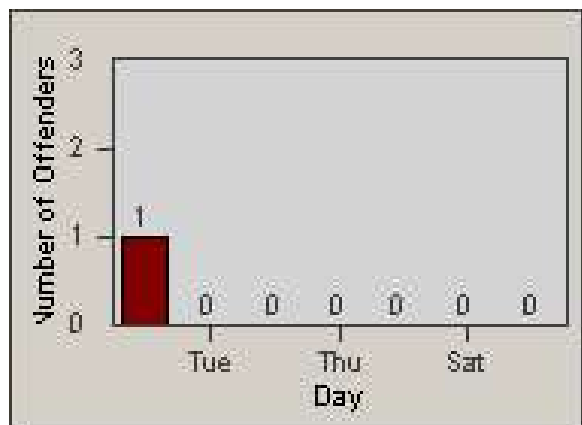

Redflex Redlight Offender Statistics

CONTRACT: Commerce
 DATE FROM: 1/Aug/2009

LOCATION: COM-SLGA-03 Slauson Ave and Gage Ave
 DATE TO: 31/Aug/2009

LANE 1

LANE 2

LANE 3

Redflex Redlight Offender Statistics

CONTRACT: Commerce
 DATE FROM: 1/Aug/2009

LOCATION: COM-SLGA-03 Slauson Ave and Gage Ave
 DATE TO: 31/Aug/2009

LANE 4

LANE 5

Redflex Redlight Offender Statistics

CONTRACT: Commerce
DATE FROM: 1/Aug/2009

LOCATION: COM-SLGA-03 Slauson Ave and Gage Ave
DATE TO: 31/Aug/2009