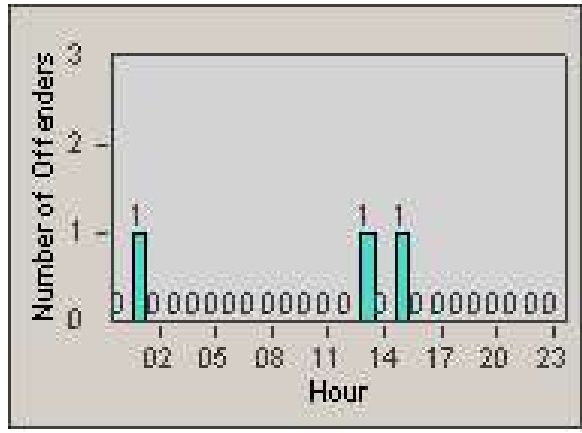

Redflex Redlight Offender Statistics

CONTRACT: Commerce
 DATE FROM: 1/Aug/2009

LOCATION: COM-SLGA-03 Slauson Ave and Gage Ave
 DATE TO: 31/Aug/2009

LANE 1

LANE 2

LANE 3

Redflex Redlight Offender Statistics

CONTRACT: Commerce
 DATE FROM: 1/Aug/2009

LOCATION: COM-SLGA-03 Slauson Ave and Gage Ave
 DATE TO: 31/Aug/2009

LANE 4

LANE 5

Redflex Redlight Offender Statistics

CONTRACT: Commerce
DATE FROM: 1/Aug/2009

LOCATION: COM-SLGA-03 Slauson Ave and Gage Ave
DATE TO: 31/Aug/2009