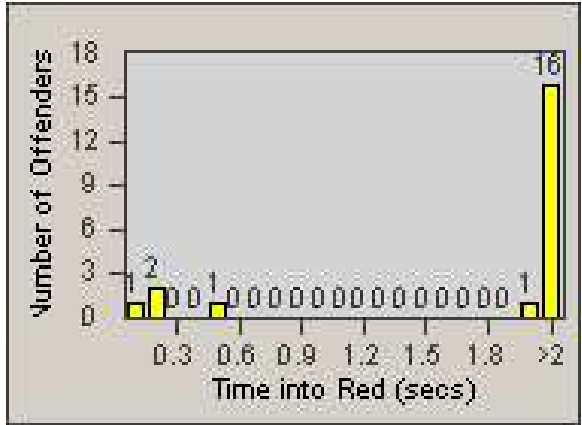

Redflex Redlight Offender Statistics

CONTRACT: Commerce
 DATE FROM: 1/Aug/2009

LOCATION: COM-SLGA-03 Slauson Ave and Gage Ave
 DATE TO: 31/Aug/2009

LANE 1

LANE 2

LANE 3

Redflex Redlight Offender Statistics

CONTRACT: Commerce
 DATE FROM: 1/Aug/2009

LOCATION: COM-SLGA-03 Slauson Ave and Gage Ave
 DATE TO: 31/Aug/2009

LANE 4

LANE 5

Redflex Redlight Offender Statistics

CONTRACT: Commerce
DATE FROM: 1/Aug/2009

LOCATION: COM-SLGA-03 Slauson Ave and Gage Ave
DATE TO: 31/Aug/2009