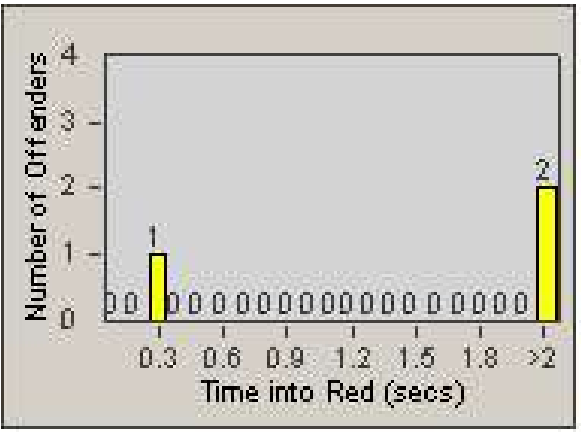

Redflex Redlight Offender Statistics

CONTRACT: Commerce
 DATE FROM: 1/Aug/2009

LOCATION: COM-SLGA-03 Slauson Ave and Gage Ave
 DATE TO: 31/Aug/2009

LANE 1

LANE 2

LANE 3

Redflex Redlight Offender Statistics

CONTRACT: Commerce
 DATE FROM: 1/Aug/2009

LOCATION: COM-SLGA-03 Slauson Ave and Gage Ave
 DATE TO: 31/Aug/2009

LANE 4

LANE 5

Redflex Redlight Offender Statistics

CONTRACT: Commerce
DATE FROM: 1/Aug/2009

LOCATION: COM-SLGA-03 Slauson Ave and Gage Ave
DATE TO: 31/Aug/2009