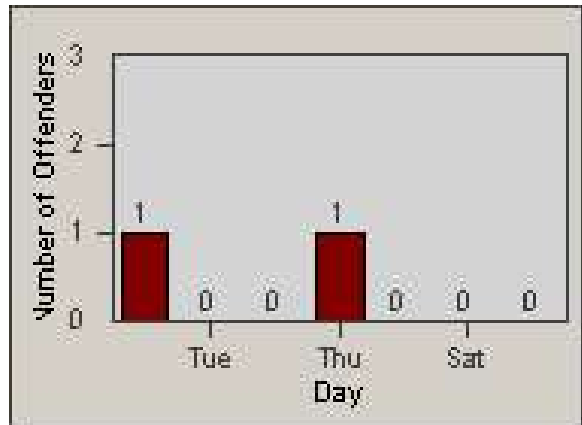

Redflex Redlight Offender Statistics

CONTRACT: Commerce
 DATE FROM: 1/Aug/2009

LOCATION: COM-SLGA-03 Slauson Ave and Gage Ave
 DATE TO: 31/Aug/2009

LANE 1

LANE 2

LANE 3

Redflex Redlight Offender Statistics

CONTRACT: Commerce
 DATE FROM: 1/Aug/2009

LOCATION: COM-SLGA-03 Slauson Ave and Gage Ave
 DATE TO: 31/Aug/2009

LANE 4

LANE 5

Redflex Redlight Offender Statistics

CONTRACT: Commerce
DATE FROM: 1/Aug/2009

LOCATION: COM-SLGA-03 Slauson Ave and Gage Ave
DATE TO: 31/Aug/2009