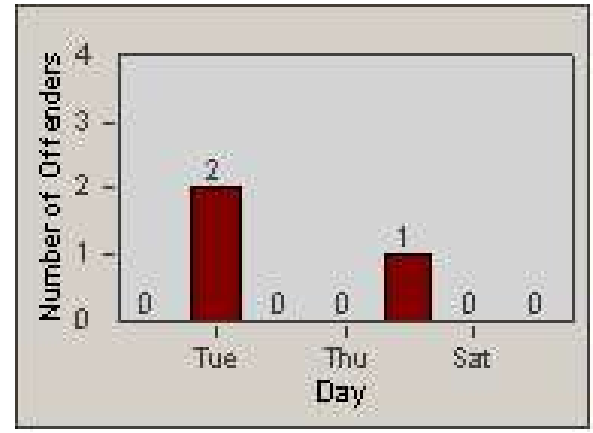

Redflex Redlight Offender Statistics

CONTRACT: Commerce
 DATE FROM: 1/Aug/2009

LOCATION: COM-SLGA-03 Slauson Ave and Gage Ave
 DATE TO: 31/Aug/2009

LANE 1

LANE 2

LANE 3

Redflex Redlight Offender Statistics

CONTRACT: Commerce
 DATE FROM: 1/Aug/2009

LOCATION: COM-SLGA-03 Slauson Ave and Gage Ave
 DATE TO: 31/Aug/2009

LANE 4

LANE 5

Redflex Redlight Offender Statistics

CONTRACT: Commerce
DATE FROM: 1/Aug/2009

LOCATION: COM-SLGA-03 Slauson Ave and Gage Ave
DATE TO: 31/Aug/2009