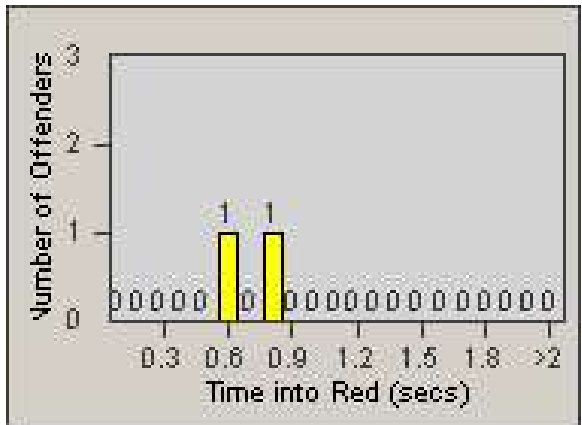

Redflex Redlight Offender Statistics

CONTRACT: Commerce
 DATE FROM: 1/Aug/2009

LOCATION: COM-SLGA-03 Slauson Ave and Gage Ave
 DATE TO: 31/Aug/2009

LANE 1

LANE 2

LANE 3

Redflex Redlight Offender Statistics

CONTRACT: Commerce
 DATE FROM: 1/Aug/2009

LOCATION: COM-SLGA-03 Slauson Ave and Gage Ave
 DATE TO: 31/Aug/2009

LANE 4

LANE 5

Redflex Redlight Offender Statistics

CONTRACT: Commerce
DATE FROM: 1/Aug/2009

LOCATION: COM-SLGA-03 Slauson Ave and Gage Ave
DATE TO: 31/Aug/2009