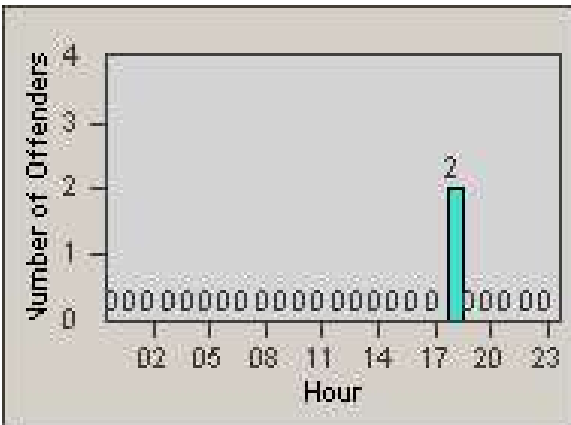

Redflex Redlight Offender Statistics

CONTRACT: Commerce
 DATE FROM: 1/Aug/2009

LOCATION: COM-SLGA-03 Slauson Ave and Gage Ave
 DATE TO: 31/Aug/2009

LANE 1

LANE 2

LANE 3

Redflex Redlight Offender Statistics

CONTRACT: Commerce
 DATE FROM: 1/Aug/2009

LOCATION: COM-SLGA-03 Slauson Ave and Gage Ave
 DATE TO: 31/Aug/2009

LANE 4

LANE 5

Redflex Redlight Offender Statistics

CONTRACT: Commerce
DATE FROM: 1/Aug/2009

LOCATION: COM-SLGA-03 Slauson Ave and Gage Ave
DATE TO: 31/Aug/2009