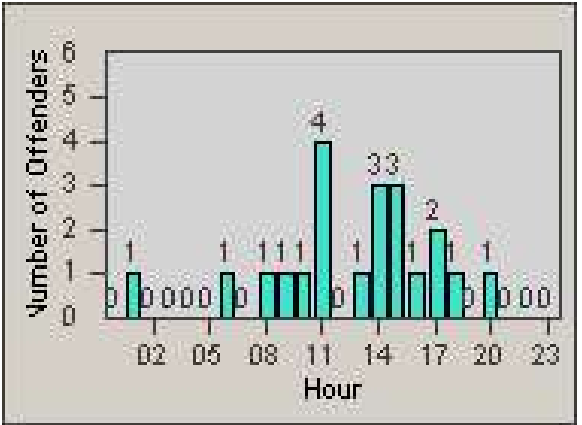

Redflex Redlight Offender Statistics

CONTRACT: Commerce
 DATE FROM: 1/Aug/2009

LOCATION: COM-SLGA-03 Slauson Ave and Gage Ave
 DATE TO: 31/Aug/2009

LANE 1

LANE 2

LANE 3

Redflex Redlight Offender Statistics

CONTRACT: Commerce
 DATE FROM: 1/Aug/2009

LOCATION: COM-SLGA-03 Slauson Ave and Gage Ave
 DATE TO: 31/Aug/2009

LANE 4

LANE 5

Redflex Redlight Offender Statistics

CONTRACT: Commerce
DATE FROM: 1/Aug/2009

LOCATION: COM-SLGA-03 Slauson Ave and Gage Ave
DATE TO: 31/Aug/2009