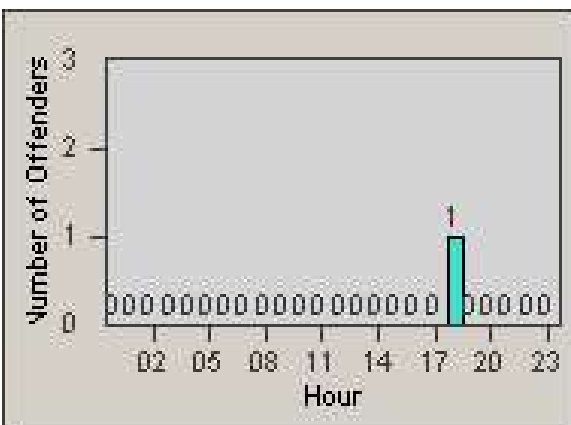

Redflex Redlight Offender Statistics

CONTRACT: Commerce
 DATE FROM: 1/Aug/2009

LOCATION: COM-SLGA-03 Slauson Ave and Gage Ave
 DATE TO: 31/Aug/2009

LANE 1

LANE 2

LANE 3

Redflex Redlight Offender Statistics

CONTRACT: Commerce
 DATE FROM: 1/Aug/2009

LOCATION: COM-SLGA-03 Slauson Ave and Gage Ave
 DATE TO: 31/Aug/2009

LANE 4

LANE 5

Redflex Redlight Offender Statistics

CONTRACT: Commerce
DATE FROM: 1/Aug/2009

LOCATION: COM-SLGA-03 Slauson Ave and Gage Ave
DATE TO: 31/Aug/2009