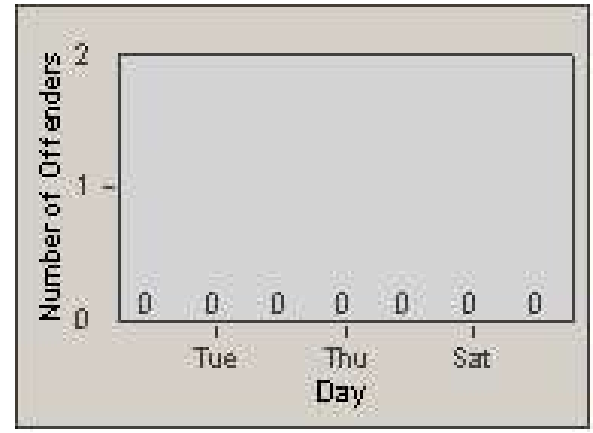

LOCATION: COM-SLGA-03 Slauson Ave and Gage Ave
 DATE TO: 30/Sep/2009

LANE 4

LANE 5

Redflex Redlight Offender Statistics

CONTRACT: Commerce
 DATE FROM: 1/Sep/2009

LOCATION: COM-SLGA-03 Slauson Ave and Gage Ave
 DATE TO: 30/Sep/2009