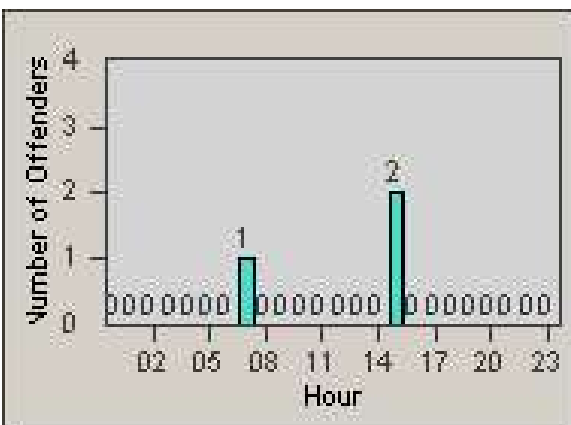

Redflex Redlight Offender Statistics

CONTRACT: Commerce
 DATE FROM: 1/Sep/2009

LOCATION: COM-SLGA-03 Slauson Ave and Gage Ave
 DATE TO: 30/Sep/2009

LANE 1

LANE 2

LANE 3

Redflex Redlight Offender Statistics

CONTRACT: Commerce
 DATE FROM: 1/Sep/2009

LOCATION: COM-SLGA-03 Slauson Ave and Gage Ave
 DATE TO: 30/Sep/2009

LANE 4

LANE 5

Redflex Redlight Offender Statistics

CONTRACT: Commerce
 DATE FROM: 1/Sep/2009

LOCATION: COM-SLGA-03 Slauson Ave and Gage Ave
 DATE TO: 30/Sep/2009