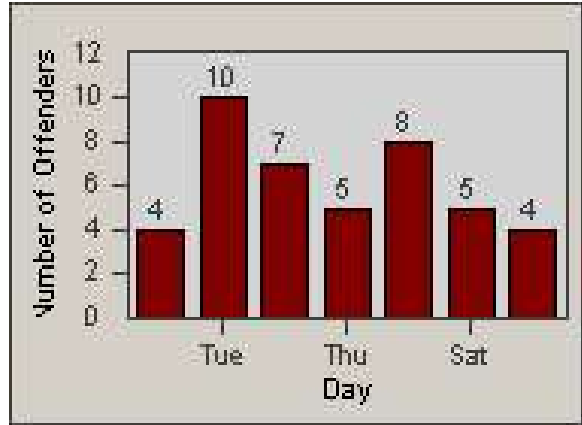

Redflex Redlight Offender Statistics

CONTRACT: Commerce
 DATE FROM: 1/Sep/2009

LOCATION: COM-SLGA-03 Slauson Ave and Gage Ave
 DATE TO: 30/Sep/2009

LANE 1

LANE 2

LANE 3

Redflex Redlight Offender Statistics

CONTRACT: Commerce
 DATE FROM: 1/Sep/2009

LOCATION: COM-SLGA-03 Slauson Ave and Gage Ave
 DATE TO: 30/Sep/2009

LANE 4

LANE 5

Redflex Redlight Offender Statistics

CONTRACT: Commerce
 DATE FROM: 1/Sep/2009

LOCATION: COM-SLGA-03 Slauson Ave and Gage Ave
 DATE TO: 30/Sep/2009