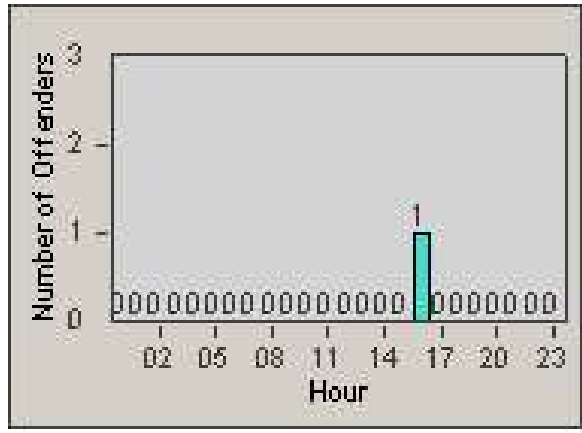

Redflex Redlight Offender Statistics

CONTRACT: Commerce
 DATE FROM: 1/Sep/2009

LOCATION: COM-SLGA-03 Slauson Ave and Gage Ave
 DATE TO: 30/Sep/2009

LANE 1

LANE 2

LANE 3

Redflex Redlight Offender Statistics

CONTRACT: Commerce
 DATE FROM: 1/Sep/2009

LOCATION: COM-SLGA-03 Slauson Ave and Gage Ave
 DATE TO: 30/Sep/2009

LANE 4

LANE 5

Redflex Redlight Offender Statistics

CONTRACT: Commerce
 DATE FROM: 1/Sep/2009

LOCATION: COM-SLGA-03 Slauson Ave and Gage Ave
 DATE TO: 30/Sep/2009