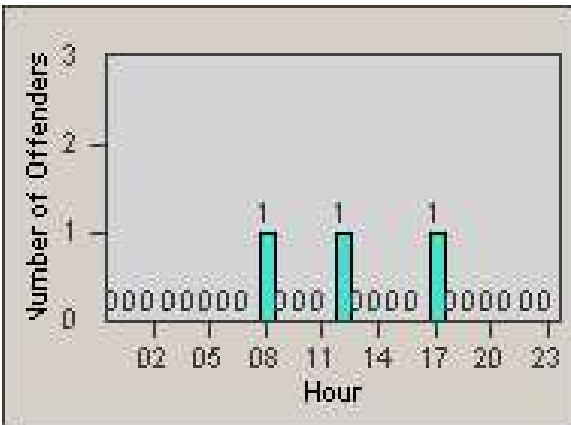

Redflex Redlight Offender Statistics

CONTRACT: Commerce
 DATE FROM: 1/Sep/2009

LOCATION: COM-SLGA-03 Slauson Ave and Gage Ave
 DATE TO: 30/Sep/2009

LANE 1

LANE 2

LANE 3

Redflex Redlight Offender Statistics

CONTRACT: Commerce
 DATE FROM: 1/Sep/2009

LOCATION: COM-SLGA-03 Slauson Ave and Gage Ave
 DATE TO: 30/Sep/2009

LANE 4

LANE 5

Redflex Redlight Offender Statistics

CONTRACT: Commerce
 DATE FROM: 1/Sep/2009

LOCATION: COM-SLGA-03 Slauson Ave and Gage Ave
 DATE TO: 30/Sep/2009