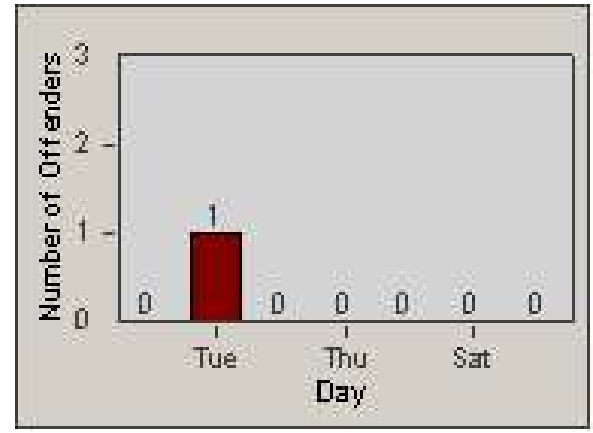

Redflex Redlight Offender Statistics

CONTRACT: Commerce
 DATE FROM: 1/Sep/2009

LOCATION: COM-SLGA-03 Slauson Ave and Gage Ave
 DATE TO: 30/Sep/2009

LANE 1

LANE 2

LANE 3

Redflex Redlight Offender Statistics

CONTRACT: Commerce
 DATE FROM: 1/Sep/2009

LOCATION: COM-SLGA-03 Slauson Ave and Gage Ave
 DATE TO: 30/Sep/2009

LANE 4

LANE 5

Redflex Redlight Offender Statistics

CONTRACT: Commerce
 DATE FROM: 1/Sep/2009

LOCATION: COM-SLGA-03 Slauson Ave and Gage Ave
 DATE TO: 30/Sep/2009