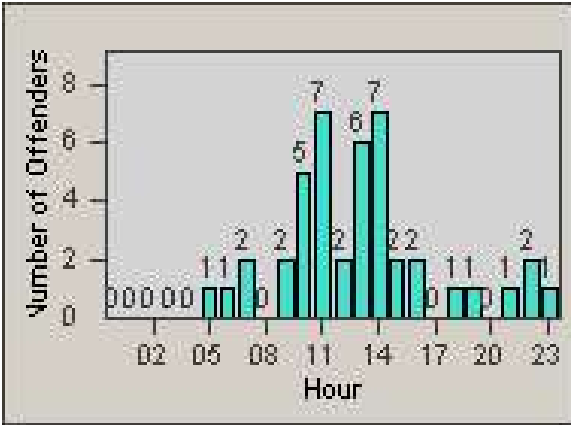

Redflex Redlight Offender Statistics

CONTRACT: Commerce
 DATE FROM: 1/Sep/2009

LOCATION: COM-SLGA-03 Slauson Ave and Gage Ave
 DATE TO: 30/Sep/2009

LANE 1

LANE 2

LANE 3

Redflex Redlight Offender Statistics

CONTRACT: Commerce
 DATE FROM: 1/Sep/2009

LOCATION: COM-SLGA-03 Slauson Ave and Gage Ave
 DATE TO: 30/Sep/2009

LANE 4

LANE 5

Redflex Redlight Offender Statistics

CONTRACT: Commerce
 DATE FROM: 1/Sep/2009

LOCATION: COM-SLGA-03 Slauson Ave and Gage Ave
 DATE TO: 30/Sep/2009