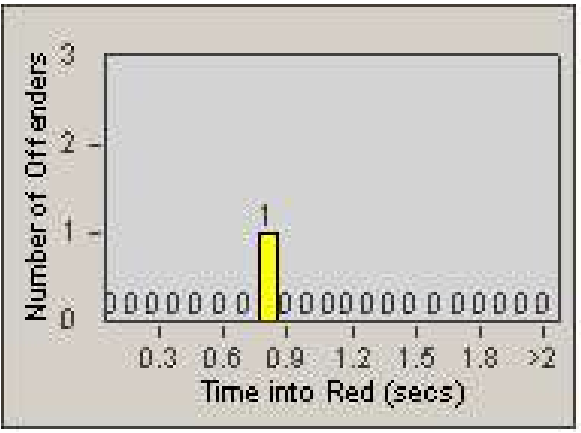

Redflex Redlight Offender Statistics

CONTRACT: Commerce
 DATE FROM: 1/Sep/2009

LOCATION: COM-SLGA-03 Slauson Ave and Gage Ave
 DATE TO: 30/Sep/2009

LANE 1

LANE 2

LANE 3

Redflex Redlight Offender Statistics

CONTRACT: Commerce
 DATE FROM: 1/Sep/2009

LOCATION: COM-SLGA-03 Slauson Ave and Gage Ave
 DATE TO: 30/Sep/2009

LANE 4

LANE 5

Redflex Redlight Offender Statistics

CONTRACT: Commerce
 DATE FROM: 1/Sep/2009

LOCATION: COM-SLGA-03 Slauson Ave and Gage Ave
 DATE TO: 30/Sep/2009