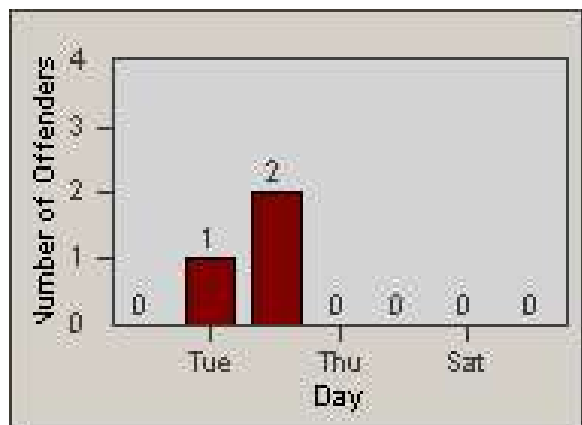

Redflex Redlight Offender Statistics

CONTRACT: Commerce
 DATE FROM: 1/Sep/2009

LOCATION: COM-SLGA-03 Slauson Ave and Gage Ave
 DATE TO: 30/Sep/2009

LANE 1

LANE 2

LANE 3

Redflex Redlight Offender Statistics

CONTRACT: Commerce
 DATE FROM: 1/Sep/2009

LOCATION: COM-SLGA-03 Slauson Ave and Gage Ave
 DATE TO: 30/Sep/2009

LANE 4

LANE 5

Redflex Redlight Offender Statistics

CONTRACT: Commerce
 DATE FROM: 1/Sep/2009

LOCATION: COM-SLGA-03 Slauson Ave and Gage Ave
 DATE TO: 30/Sep/2009