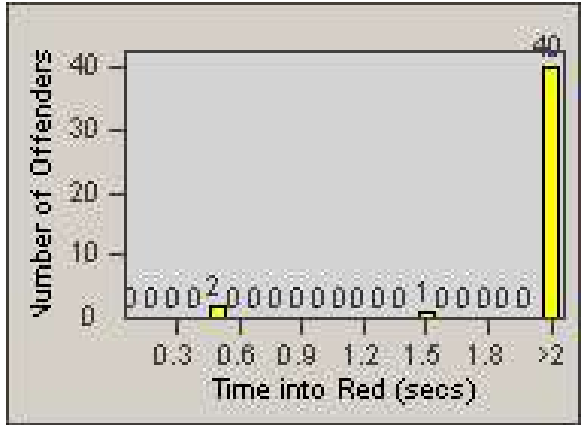

Redflex Redlight Offender Statistics

CONTRACT: Commerce
 DATE FROM: 1/Sep/2009

LOCATION: COM-SLGA-03 Slauson Ave and Gage Ave
 DATE TO: 30/Sep/2009

LANE 1

LANE 2

LANE 3

Redflex Redlight Offender Statistics

CONTRACT: Commerce
 DATE FROM: 1/Sep/2009

LOCATION: COM-SLGA-03 Slauson Ave and Gage Ave
 DATE TO: 30/Sep/2009

LANE 4

LANE 5

Redflex Redlight Offender Statistics

CONTRACT: Commerce
 DATE FROM: 1/Sep/2009

LOCATION: COM-SLGA-03 Slauson Ave and Gage Ave
 DATE TO: 30/Sep/2009