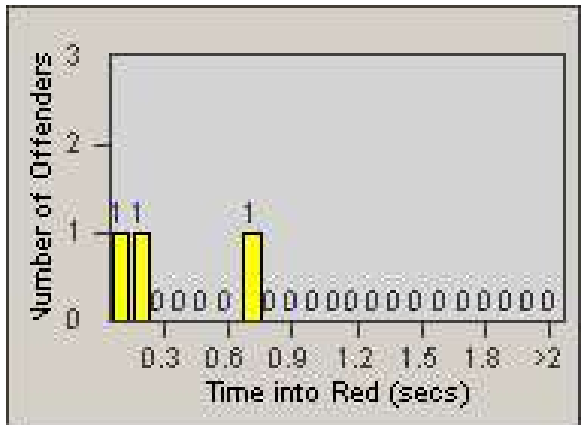

Redflex Redlight Offender Statistics

CONTRACT: Commerce
 DATE FROM: 1/Sep/2009

LOCATION: COM-SLGA-03 Slauson Ave and Gage Ave
 DATE TO: 30/Sep/2009

LANE 1

LANE 2

LANE 3

Redflex Redlight Offender Statistics

CONTRACT: Commerce
 DATE FROM: 1/Sep/2009

LOCATION: COM-SLGA-03 Slauson Ave and Gage Ave
 DATE TO: 30/Sep/2009

LANE 4

LANE 5

Redflex Redlight Offender Statistics

CONTRACT: Commerce
 DATE FROM: 1/Sep/2009

LOCATION: COM-SLGA-03 Slauson Ave and Gage Ave
 DATE TO: 30/Sep/2009