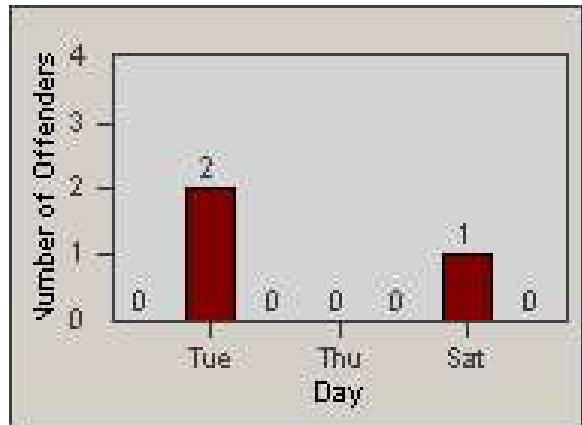

Redflex Redlight Offender Statistics

CONTRACT: Commerce
 DATE FROM: 1/Sep/2009

LOCATION: COM-SLGA-03 Slauson Ave and Gage Ave
 DATE TO: 30/Sep/2009

LANE 1

LANE 2

LANE 3

Redflex Redlight Offender Statistics

CONTRACT: Commerce
 DATE FROM: 1/Sep/2009

LOCATION: COM-SLGA-03 Slauson Ave and Gage Ave
 DATE TO: 30/Sep/2009

LANE 4

LANE 5

Redflex Redlight Offender Statistics

CONTRACT: Commerce
 DATE FROM: 1/Sep/2009

LOCATION: COM-SLGA-03 Slauson Ave and Gage Ave
 DATE TO: 30/Sep/2009