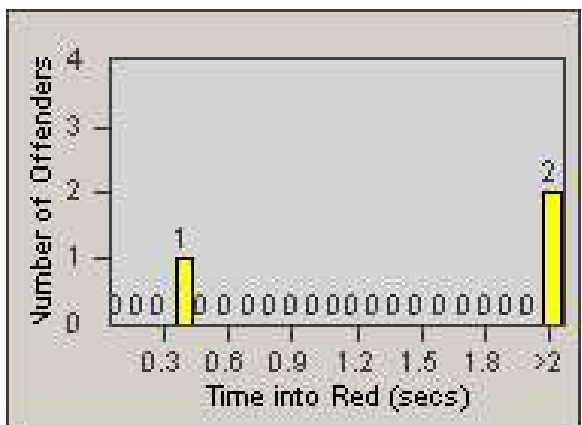

Redflex Redlight Offender Statistics

CONTRACT: Commerce
 DATE FROM: 1/Sep/2009

LOCATION: COM-SLGA-03 Slauson Ave and Gage Ave
 DATE TO: 30/Sep/2009

LANE 1

LANE 2

LANE 3

Redflex Redlight Offender Statistics

CONTRACT: Commerce
 DATE FROM: 1/Sep/2009

LOCATION: COM-SLGA-03 Slauson Ave and Gage Ave
 DATE TO: 30/Sep/2009

LANE 4

LANE 5

Redflex Redlight Offender Statistics

CONTRACT: Commerce
 DATE FROM: 1/Sep/2009

LOCATION: COM-SLGA-03 Slauson Ave and Gage Ave
 DATE TO: 30/Sep/2009