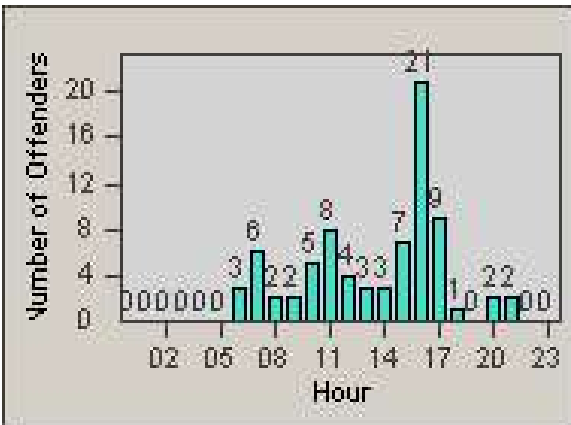

# Redflex Redlight Offender Statistics

CONTRACT: Commerce  
 DATE FROM: 1/Jul/2009

LOCATION: COM-TEGA-03 Garfield and Telegraph  
 DATE TO: 31/Jul/2009

LANE 1

LANE 2

LANE 3

# Redflex Redlight Offender Statistics

CONTRACT: Commerce  
 DATE FROM: 1/Jul/2009

LOCATION: COM-TEGA-03 Garfield and Telegraph  
 DATE TO: 31/Jul/2009

LANE 4

LANE 5

# Redflex Redlight Offender Statistics

CONTRACT: Commerce  
 DATE FROM: 1/Jul/2009

LOCATION: COM-TEGA-03 Garfield and Telegraph  
 DATE TO: 31/Jul/2009