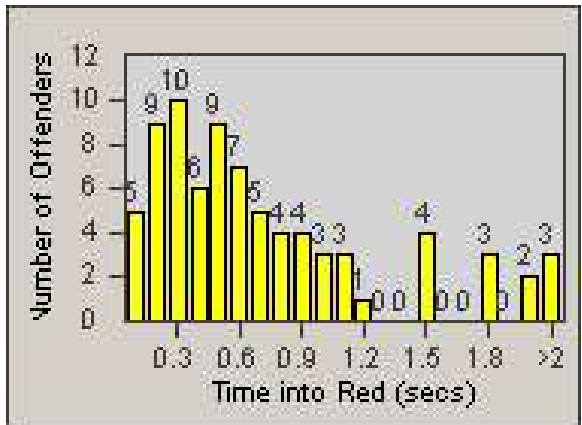

# Redflex Redlight Offender Statistics

CONTRACT: Commerce  
 DATE FROM: 1/Jul/2009

LOCATION: COM-TEGA-03 Garfield and Telegraph  
 DATE TO: 31/Jul/2009

LANE 1

LANE 2

LANE 3

# Redflex Redlight Offender Statistics

CONTRACT: Commerce  
 DATE FROM: 1/Jul/2009

LOCATION: COM-TEGA-03 Garfield and Telegraph  
 DATE TO: 31/Jul/2009

LANE 4

LANE 5

# Redflex Redlight Offender Statistics

CONTRACT: Commerce  
 DATE FROM: 1/Jul/2009

LOCATION: COM-TEGA-03 Garfield and Telegraph  
 DATE TO: 31/Jul/2009