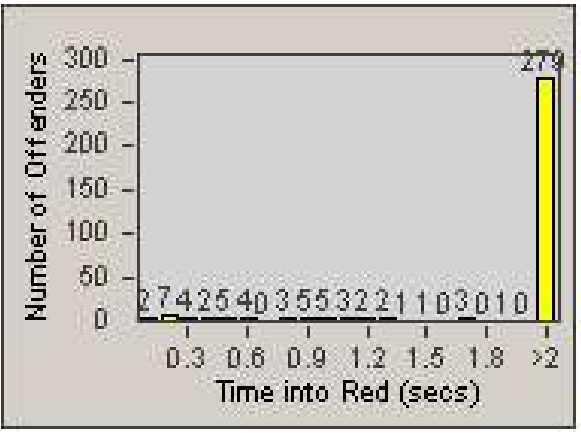

# Redflex Redlight Offender Statistics

CONTRACT: Commerce  
 DATE FROM: 1/Jul/2009

LOCATION: COM-TEGA-03 Garfield and Telegraph  
 DATE TO: 31/Jul/2009

LANE 4

LANE 5

# Redflex Redlight Offender Statistics

CONTRACT: Commerce  
 DATE FROM: 1/Jul/2009

LOCATION: COM-TEGA-03 Garfield and Telegraph  
 DATE TO: 31/Jul/2009