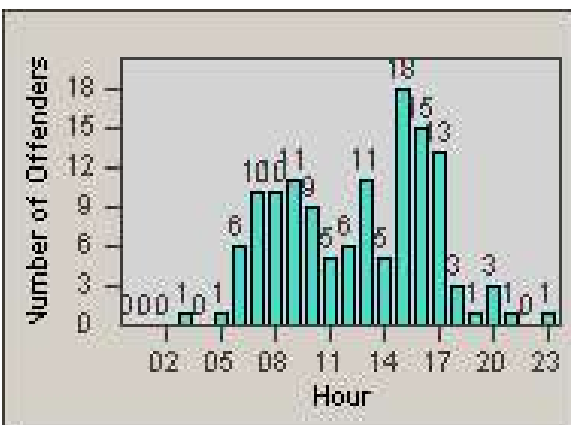

# Redflex Redlight Offender Statistics

CONTRACT: Commerce  
 DATE FROM: 1/Jul/2009

LOCATION: COM-TEGA-03 Garfield and Telegraph  
 DATE TO: 31/Jul/2009

LANE 1

LANE 2

LANE 3

# Redflex Redlight Offender Statistics

CONTRACT: Commerce  
 DATE FROM: 1/Jul/2009

LOCATION: COM-TEGA-03 Garfield and Telegraph  
 DATE TO: 31/Jul/2009

LANE 4

LANE 5

# Redflex Redlight Offender Statistics

CONTRACT: Commerce  
 DATE FROM: 1/Jul/2009

LOCATION: COM-TEGA-03 Garfield and Telegraph  
 DATE TO: 31/Jul/2009