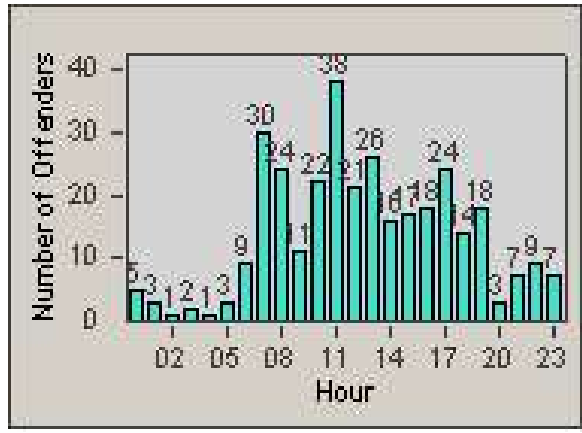

# Redflex Redlight Offender Statistics

CONTRACT: Commerce  
 DATE FROM: 1/Jul/2009

LOCATION: COM-TEGA-03 Garfield and Telegraph  
 DATE TO: 31/Jul/2009

LANE 1

LANE 2

LANE 3

# Redflex Redlight Offender Statistics

CONTRACT: Commerce  
 DATE FROM: 1/Jul/2009

LOCATION: COM-TEGA-03 Garfield and Telegraph  
 DATE TO: 31/Jul/2009

LANE 4

LANE 5

# Redflex Redlight Offender Statistics

CONTRACT: Commerce  
 DATE FROM: 1/Jul/2009

LOCATION: COM-TEGA-03 Garfield and Telegraph  
 DATE TO: 31/Jul/2009