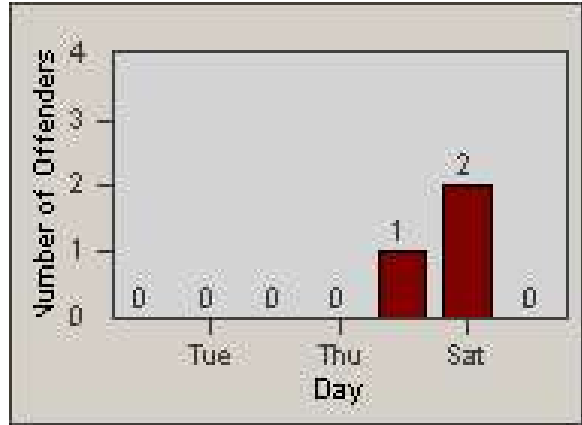

# Redflex Redlight Offender Statistics

CONTRACT: Commerce  
 DATE FROM: 1/Jul/2009

LOCATION: COM-TEGA-03 Garfield and Telegraph  
 DATE TO: 31/Jul/2009

LANE 4

LANE 5

# Redflex Redlight Offender Statistics

CONTRACT: Commerce  
 DATE FROM: 1/Jul/2009

LOCATION: COM-TEGA-03 Garfield and Telegraph  
 DATE TO: 31/Jul/2009