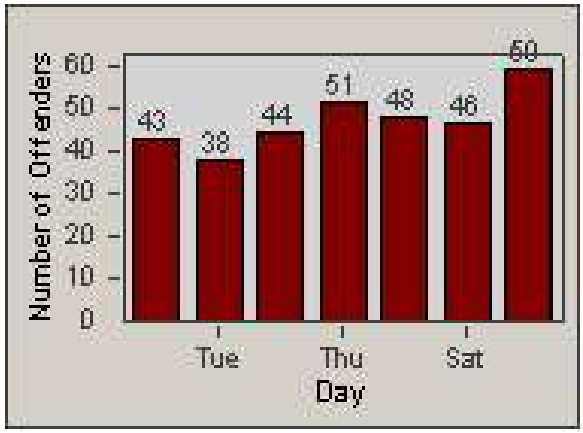

# Redflex Redlight Offender Statistics

CONTRACT: Commerce  
 DATE FROM: 1/Jul/2009

LOCATION: COM-TEGA-03 Garfield and Telegraph  
 DATE TO: 31/Jul/2009

LANE 4

LANE 5

# Redflex Redlight Offender Statistics

CONTRACT: Commerce  
 DATE FROM: 1/Jul/2009

LOCATION: COM-TEGA-03 Garfield and Telegraph  
 DATE TO: 31/Jul/2009