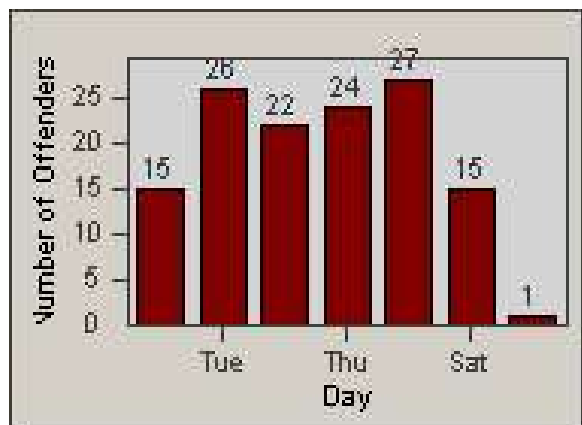

# Redflex Redlight Offender Statistics

CONTRACT: Commerce  
 DATE FROM: 1/Jul/2009

LOCATION: COM-TEGA-03 Garfield and Telegraph  
 DATE TO: 31/Jul/2009

LANE 1

LANE 2

LANE 3

# Redflex Redlight Offender Statistics

CONTRACT: Commerce  
 DATE FROM: 1/Jul/2009

LOCATION: COM-TEGA-03 Garfield and Telegraph  
 DATE TO: 31/Jul/2009

LANE 4

LANE 5