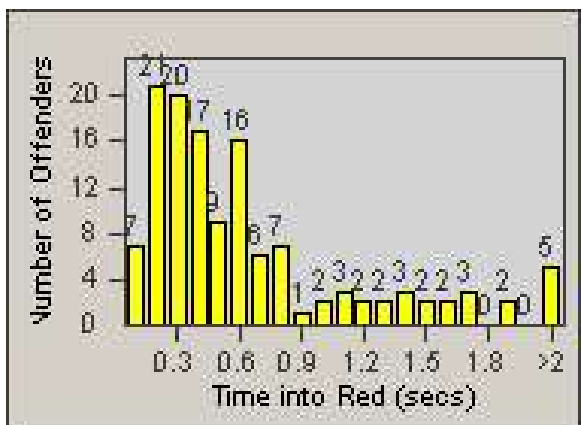

# Redflex Redlight Offender Statistics

CONTRACT: Commerce  
 DATE FROM: 1/Jul/2009

LOCATION: COM-TEGA-03 Garfield and Telegraph  
 DATE TO: 31/Jul/2009

LANE 1

LANE 2

LANE 3

# Redflex Redlight Offender Statistics

CONTRACT: Commerce  
 DATE FROM: 1/Jul/2009

LOCATION: COM-TEGA-03 Garfield and Telegraph  
 DATE TO: 31/Jul/2009

LANE 4

LANE 5

# Redflex Redlight Offender Statistics

CONTRACT: Commerce  
 DATE FROM: 1/Jul/2009

LOCATION: COM-TEGA-03 Garfield and Telegraph  
 DATE TO: 31/Jul/2009