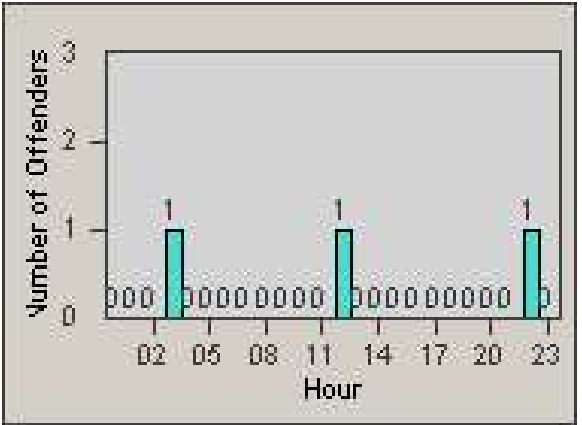

# Redflex Redlight Offender Statistics

CONTRACT: Commerce  
 DATE FROM: 1/Jul/2009

LOCATION: COM-TEGA-03 Garfield and Telegraph  
 DATE TO: 31/Jul/2009

LANE 4

LANE 5

# Redflex Redlight Offender Statistics

CONTRACT: Commerce  
 DATE FROM: 1/Jul/2009

LOCATION: COM-TEGA-03 Garfield and Telegraph  
 DATE TO: 31/Jul/2009