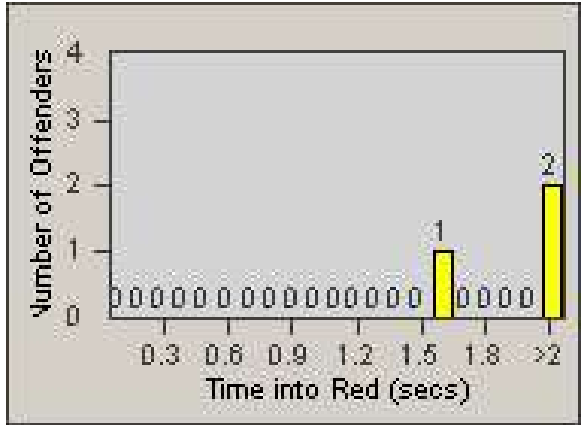

# Redflex Redlight Offender Statistics

CONTRACT: Commerce  
 DATE FROM: 1/Jul/2009

LOCATION: COM-TEGA-03 Garfield and Telegraph  
 DATE TO: 31/Jul/2009

LANE 4

LANE 5

# Redflex Redlight Offender Statistics

CONTRACT: Commerce  
 DATE FROM: 1/Jul/2009

LOCATION: COM-TEGA-03 Garfield and Telegraph  
 DATE TO: 31/Jul/2009