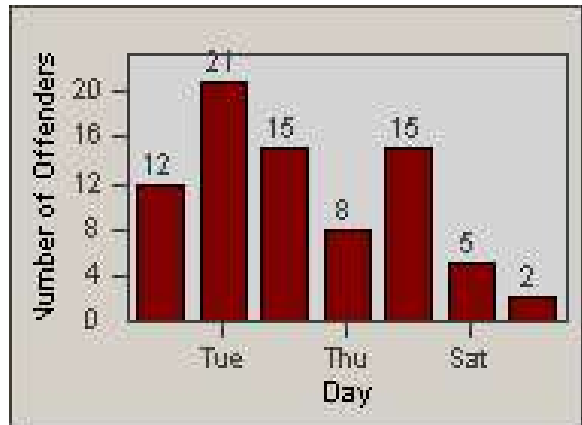

# Redflex Redlight Offender Statistics

CONTRACT: Commerce  
 DATE FROM: 1/Jul/2009

LOCATION: COM-TEGA-03 Garfield and Telegraph  
 DATE TO: 31/Jul/2009

LANE 1

LANE 2

LANE 3

# Redflex Redlight Offender Statistics

CONTRACT: Commerce  
 DATE FROM: 1/Jul/2009

LOCATION: COM-TEGA-03 Garfield and Telegraph  
 DATE TO: 31/Jul/2009

LANE 4

LANE 5