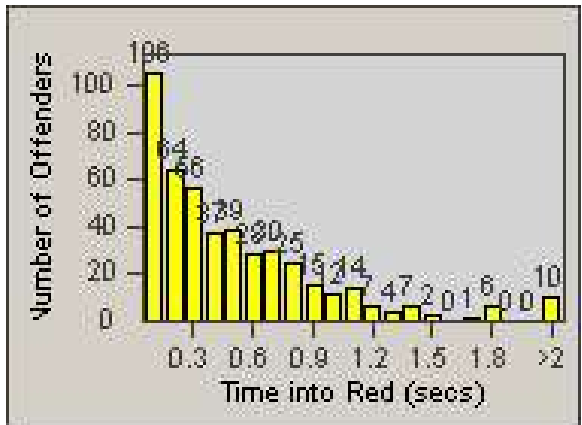

Redflex Redlight Offender Statistics

CONTRACT: Corona
 DATE FROM: 1/Apr/2009

LOCATION: COR-CAGO-01 Cajalco and Grand Oaks
 DATE TO: 30/Apr/2009

LANE 1

LANE 2

LANE 3

Redflex Redlight Offender Statistics

CONTRACT: Corona
 DATE FROM: 1/Apr/2009

LOCATION: COR-CAGO-01 Cajalco and Grand Oaks
 DATE TO: 30/Apr/2009

LANE 4

LANE 5

Redflex Redlight Offender Statistics

CONTRACT: Corona
DATE FROM: 1/Apr/2009

LOCATION: COR-CAGO-01 Cajalco and Grand Oaks
DATE TO: 30/Apr/2009

LANE 6

LANE TOTAL

Redflex Redlight Offender Statistics

CONTRACT: Corona
 DATE FROM: 1/Apr/2009

LOCATION: COR-CAGO-01 Cajalco and Grand Oaks
 DATE TO: 30/Apr/2009