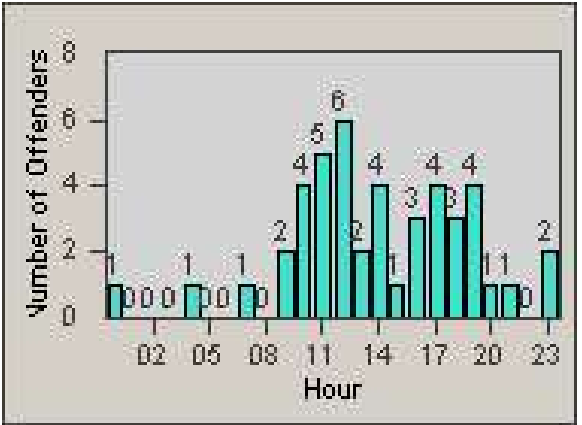

Redflex Redlight Offender Statistics

CONTRACT: Corona
 DATE FROM: 1/Apr/2009

LOCATION: COR-CAGO-01 Cajalco and Grand Oaks
 DATE TO: 30/Apr/2009

LANE 1

LANE 2

LANE 3

Redflex Redlight Offender Statistics

CONTRACT: Corona
 DATE FROM: 1/Apr/2009

LOCATION: COR-CAGO-01 Cajalco and Grand Oaks
 DATE TO: 30/Apr/2009

LANE 4

LANE 5

Redflex Redlight Offender Statistics

CONTRACT: Corona
DATE FROM: 1/Apr/2009

LOCATION: COR-CAGO-01 Cajalco and Grand Oaks
DATE TO: 30/Apr/2009

LANE 6

LANE TOTAL

Redflex Redlight Offender Statistics

CONTRACT: Corona
 DATE FROM: 1/Apr/2009

LOCATION: COR-CAGO-01 Cajalco and Grand Oaks
 DATE TO: 30/Apr/2009