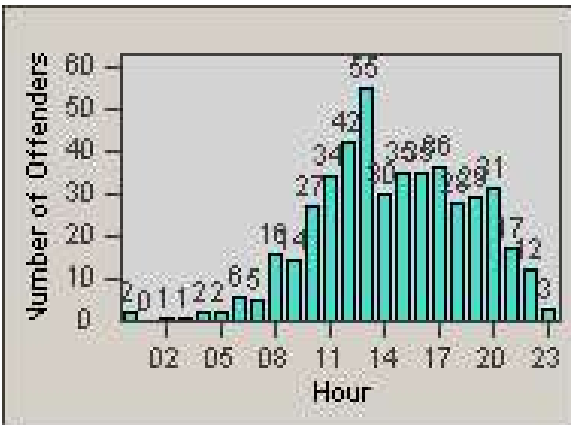

Redflex Redlight Offender Statistics

CONTRACT: Corona
 DATE FROM: 1/Apr/2009

LOCATION: COR-CAGO-01 Cajalco and Grand Oaks
 DATE TO: 30/Apr/2009

LANE 1

LANE 2

LANE 3

Redflex Redlight Offender Statistics

CONTRACT: Corona
 DATE FROM: 1/Apr/2009

LOCATION: COR-CAGO-01 Cajalco and Grand Oaks
 DATE TO: 30/Apr/2009

LANE 4

LANE 5

Redflex Redlight Offender Statistics

CONTRACT: Corona
DATE FROM: 1/Apr/2009

LOCATION: COR-CAGO-01 Cajalco and Grand Oaks
DATE TO: 30/Apr/2009

LANE 6

LANE TOTAL

Redflex Redlight Offender Statistics

CONTRACT: Corona
 DATE FROM: 1/Apr/2009

LOCATION: COR-CAGO-01 Cajalco and Grand Oaks
 DATE TO: 30/Apr/2009