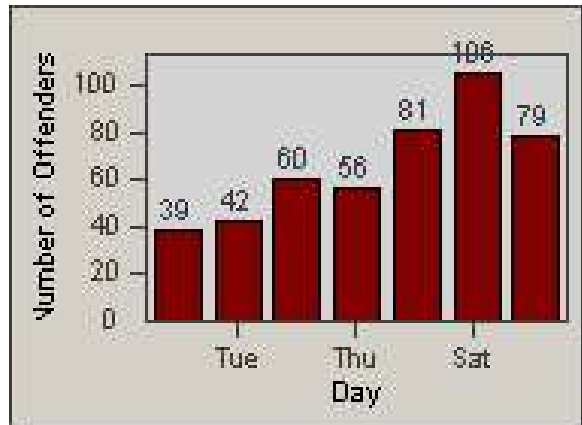

Redflex Redlight Offender Statistics

CONTRACT: Corona
 DATE FROM: 1/Apr/2009

LOCATION: COR-CAGO-01 Cajalco and Grand Oaks
 DATE TO: 30/Apr/2009

LANE 1

LANE 2

LANE 3

Redflex Redlight Offender Statistics

CONTRACT: Corona
 DATE FROM: 1/Apr/2009

LOCATION: COR-CAGO-01 Cajalco and Grand Oaks
 DATE TO: 30/Apr/2009

LANE 4

LANE 5

Redflex Redlight Offender Statistics

CONTRACT: Corona
DATE FROM: 1/Apr/2009

LOCATION: COR-CAGO-01 Cajalco and Grand Oaks
DATE TO: 30/Apr/2009