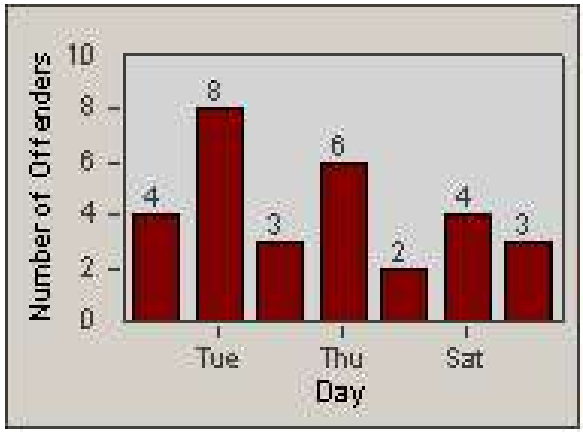

Redflex Redlight Offender Statistics

CONTRACT: Corona
 DATE FROM: 1/Apr/2009

LOCATION: COR-CAGO-01 Cajalco and Grand Oaks
 DATE TO: 30/Apr/2009

LANE 1

LANE 2

LANE 3

Redflex Redlight Offender Statistics

CONTRACT: Corona
 DATE FROM: 1/Apr/2009

LOCATION: COR-CAGO-01 Cajalco and Grand Oaks
 DATE TO: 30/Apr/2009

LANE 4

LANE 5

Redflex Redlight Offender Statistics

CONTRACT: Corona
DATE FROM: 1/Apr/2009

LOCATION: COR-CAGO-01 Cajalco and Grand Oaks
DATE TO: 30/Apr/2009

LANE 6

LANE TOTAL

Redflex Redlight Offender Statistics

CONTRACT: Corona
 DATE FROM: 1/Apr/2009

LOCATION: COR-CAGO-01 Cajalco and Grand Oaks
 DATE TO: 30/Apr/2009