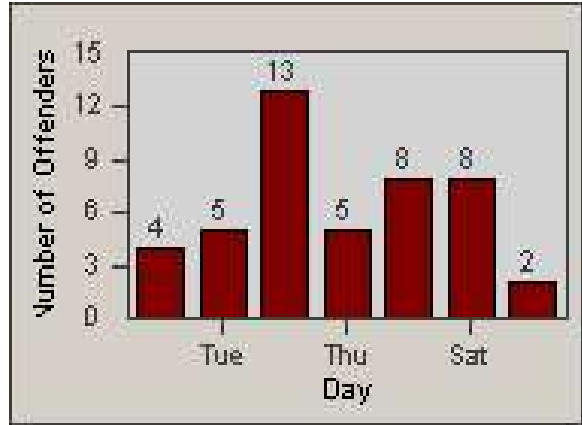

Redflex Redlight Offender Statistics

CONTRACT: Corona
 DATE FROM: 1/Apr/2009

LOCATION: COR-CAGO-01 Cajalco and Grand Oaks
 DATE TO: 30/Apr/2009

LANE 1

LANE 2

LANE 3

Redflex Redlight Offender Statistics

CONTRACT: Corona
 DATE FROM: 1/Apr/2009

LOCATION: COR-CAGO-01 Cajalco and Grand Oaks
 DATE TO: 30/Apr/2009

LANE 4

LANE 5

Redflex Redlight Offender Statistics

CONTRACT: Corona
DATE FROM: 1/Apr/2009

LOCATION: COR-CAGO-01 Cajalco and Grand Oaks
DATE TO: 30/Apr/2009

LANE 6

LANE TOTAL

Redflex Redlight Offender Statistics

CONTRACT: Corona
 DATE FROM: 1/Apr/2009

LOCATION: COR-CAGO-01 Cajalco and Grand Oaks
 DATE TO: 30/Apr/2009