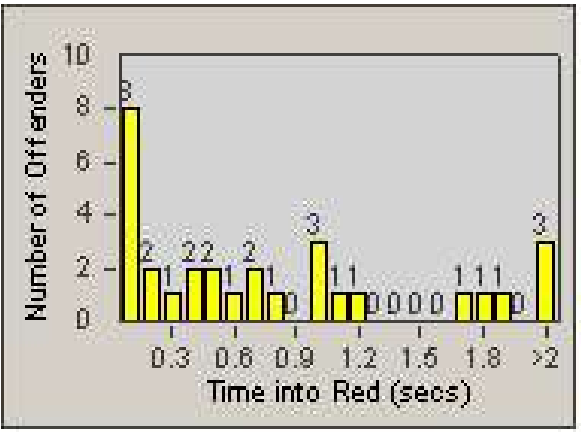

Redflex Redlight Offender Statistics

CONTRACT: Corona
 DATE FROM: 1/Apr/2009

LOCATION: COR-CAGO-01 Cajalco and Grand Oaks
 DATE TO: 30/Apr/2009

LANE 1

LANE 2

LANE 3

Redflex Redlight Offender Statistics

CONTRACT: Corona
 DATE FROM: 1/Apr/2009

LOCATION: COR-CAGO-01 Cajalco and Grand Oaks
 DATE TO: 30/Apr/2009

LANE 4

LANE 5

Redflex Redlight Offender Statistics

CONTRACT: Corona
DATE FROM: 1/Apr/2009

LOCATION: COR-CAGO-01 Cajalco and Grand Oaks
DATE TO: 30/Apr/2009

LANE 6

LANE TOTAL

Redflex Redlight Offender Statistics

CONTRACT: Corona
 DATE FROM: 1/Apr/2009

LOCATION: COR-CAGO-01 Cajalco and Grand Oaks
 DATE TO: 30/Apr/2009