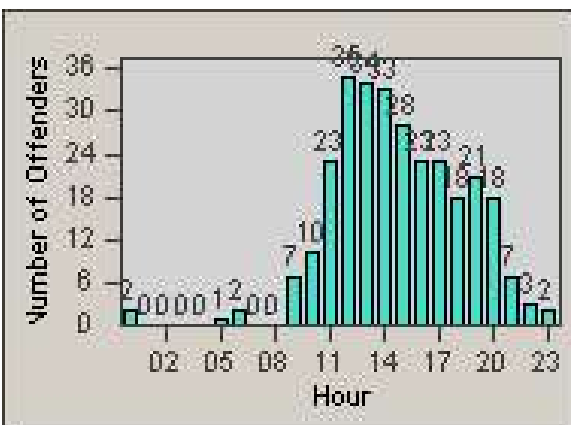

Redflex Redlight Offender Statistics

CONTRACT: Corona
 DATE FROM: 1/Apr/2009

LOCATION: COR-CAGO-01 Cajalco and Grand Oaks
 DATE TO: 30/Apr/2009

LANE 1

LANE 2

LANE 3

Redflex Redlight Offender Statistics

CONTRACT: Corona
 DATE FROM: 1/Apr/2009

LOCATION: COR-CAGO-01 Cajalco and Grand Oaks
 DATE TO: 30/Apr/2009

LANE 4

LANE 5

Redflex Redlight Offender Statistics

CONTRACT: Corona
DATE FROM: 1/Apr/2009

LOCATION: COR-CAGO-01 Cajalco and Grand Oaks
DATE TO: 30/Apr/2009

LANE 6

LANE TOTAL

Redflex Redlight Offender Statistics

CONTRACT: Corona
 DATE FROM: 1/Apr/2009

LOCATION: COR-CAGO-01 Cajalco and Grand Oaks
 DATE TO: 30/Apr/2009