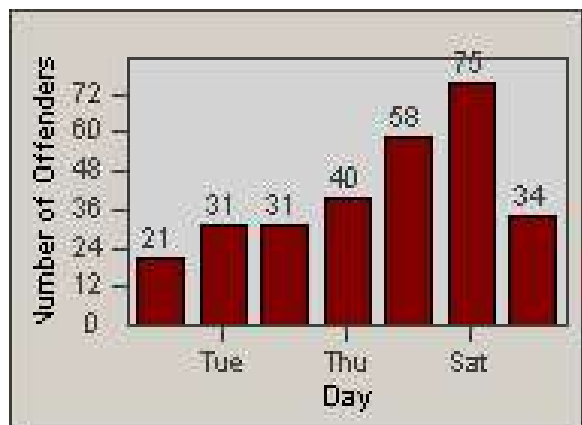

Redflex Redlight Offender Statistics

CONTRACT: Corona
 DATE FROM: 1/Apr/2009

LOCATION: COR-CAGO-01 Cajalco and Grand Oaks
 DATE TO: 30/Apr/2009

LANE 1

LANE 2

LANE 3

Redflex Redlight Offender Statistics

CONTRACT: Corona
 DATE FROM: 1/Apr/2009

LOCATION: COR-CAGO-01 Cajalco and Grand Oaks
 DATE TO: 30/Apr/2009

LANE 4

LANE 5

Redflex Redlight Offender Statistics

CONTRACT: Corona
DATE FROM: 1/Apr/2009

LOCATION: COR-CAGO-01 Cajalco and Grand Oaks
DATE TO: 30/Apr/2009