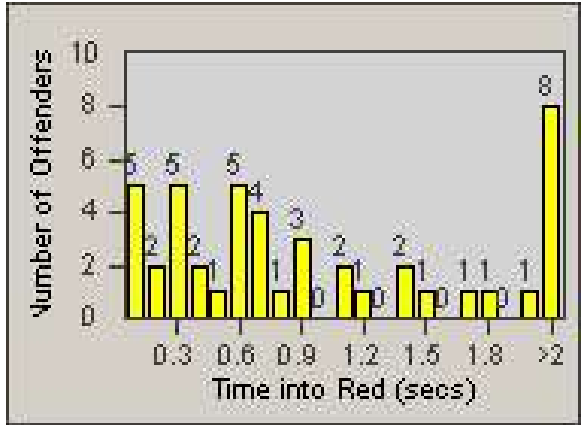

Redflex Redlight Offender Statistics

CONTRACT: Corona
 DATE FROM: 1/Apr/2009

LOCATION: COR-CAGO-01 Cajalco and Grand Oaks
 DATE TO: 30/Apr/2009

LANE 1

LANE 2

LANE 3

Redflex Redlight Offender Statistics

CONTRACT: Corona
 DATE FROM: 1/Apr/2009

LOCATION: COR-CAGO-01 Cajalco and Grand Oaks
 DATE TO: 30/Apr/2009

LANE 4

LANE 5

Redflex Redlight Offender Statistics

CONTRACT: Corona
DATE FROM: 1/Apr/2009

LOCATION: COR-CAGO-01 Cajalco and Grand Oaks
DATE TO: 30/Apr/2009

LANE 6

LANE TOTAL

Redflex Redlight Offender Statistics

CONTRACT: Corona
 DATE FROM: 1/Apr/2009

LOCATION: COR-CAGO-01 Cajalco and Grand Oaks
 DATE TO: 30/Apr/2009