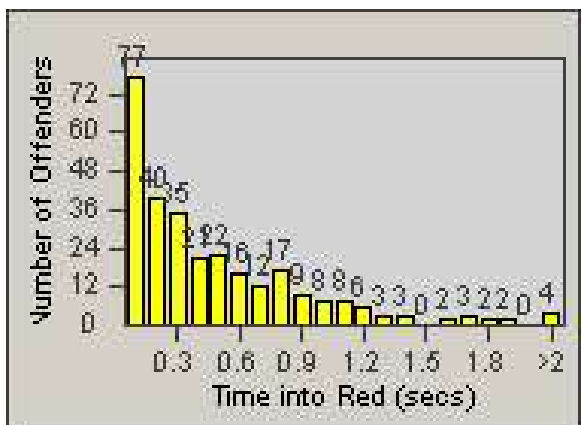

Redflex Redlight Offender Statistics

CONTRACT: Corona
 DATE FROM: 1/Apr/2009

LOCATION: COR-CAGO-01 Cajalco and Grand Oaks
 DATE TO: 30/Apr/2009

LANE 1

LANE 2

LANE 3

Redflex Redlight Offender Statistics

CONTRACT: Corona
 DATE FROM: 1/Apr/2009

LOCATION: COR-CAGO-01 Cajalco and Grand Oaks
 DATE TO: 30/Apr/2009

LANE 4

LANE 5

Redflex Redlight Offender Statistics

CONTRACT: Corona
DATE FROM: 1/Apr/2009

LOCATION: COR-CAGO-01 Cajalco and Grand Oaks
DATE TO: 30/Apr/2009

LANE 6

LANE TOTAL

Redflex Redlight Offender Statistics

CONTRACT: Corona
 DATE FROM: 1/Apr/2009

LOCATION: COR-CAGO-01 Cajalco and Grand Oaks
 DATE TO: 30/Apr/2009