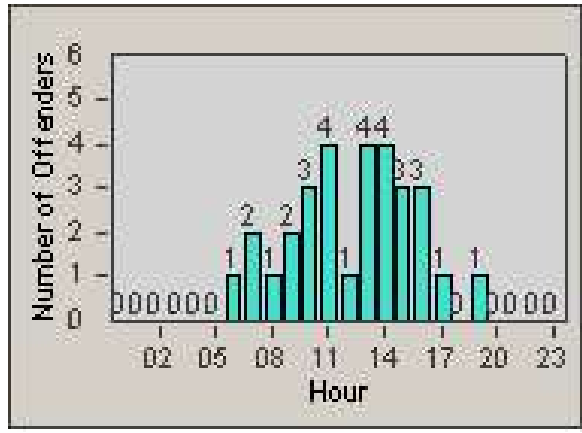

Redflex Redlight Offender Statistics

CONTRACT: Corona
 DATE FROM: 1/Apr/2009

LOCATION: COR-CAGO-01 Cajalco and Grand Oaks
 DATE TO: 30/Apr/2009

LANE 1

LANE 2

LANE 3

Redflex Redlight Offender Statistics

CONTRACT: Corona
 DATE FROM: 1/Apr/2009

LOCATION: COR-CAGO-01 Cajalco and Grand Oaks
 DATE TO: 30/Apr/2009

LANE 4

LANE 5

Redflex Redlight Offender Statistics

CONTRACT: Corona
DATE FROM: 1/Apr/2009

LOCATION: COR-CAGO-01 Cajalco and Grand Oaks
DATE TO: 30/Apr/2009

LANE 6

LANE TOTAL

Redflex Redlight Offender Statistics

CONTRACT: Corona
 DATE FROM: 1/Apr/2009

LOCATION: COR-CAGO-01 Cajalco and Grand Oaks
 DATE TO: 30/Apr/2009