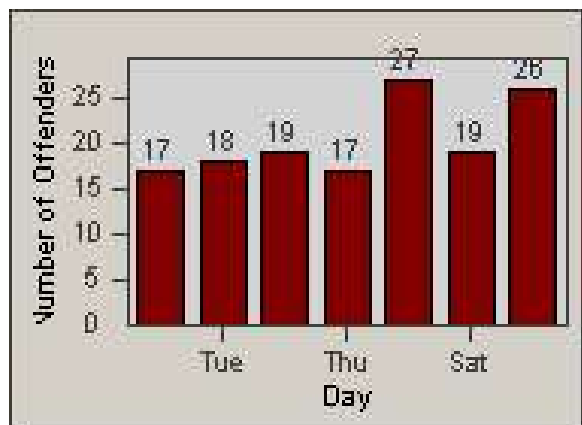

Redflex Redlight Offender Statistics

CONTRACT: Corona
 DATE FROM: 1/Jun/2009

LOCATION: COR-MCGR-01 McKinley and Griffin
 DATE TO: 30/Jun/2009

LANE 1

LANE 2

LANE 3

Redflex Redlight Offender Statistics

CONTRACT: Corona
 DATE FROM: 1/Jun/2009