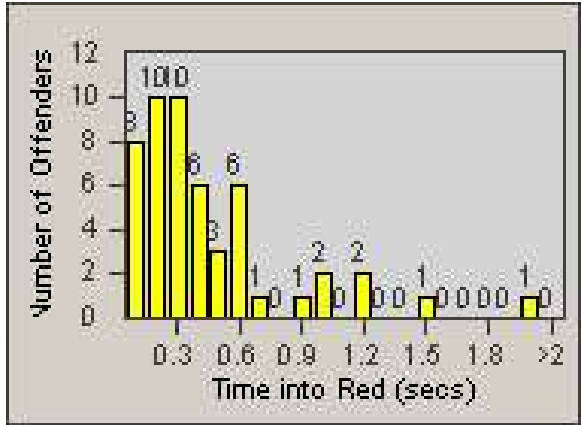

Redflex Redlight Offender Statistics

CONTRACT: Corona
 DATE FROM: 1/Jun/2009

LOCATION: COR-MCGR-01 McKinley and Griffin
 DATE TO: 30/Jun/2009

LANE 1

LANE 2

LANE 3

Redflex Redlight Offender Statistics

CONTRACT: Corona
 DATE FROM: 1/Jun/2009

LOCATION: COR-MCGR-01 McKinley and Griffin
 DATE TO: 30/Jun/2009

LANE 4

LANE 5

Redflex Redlight Offender Statistics

CONTRACT: Corona
 DATE FROM: 1/Jun/2009

LOCATION: COR-MCGR-01 McKinley and Griffin
 DATE TO: 30/Jun/2009

LANE 6

LANE TOTAL

Redflex Redlight Offender Statistics

CONTRACT: Corona
 DATE FROM: 1/Jun/2009

LOCATION: COR-MCGR-01 McKinley and Griffin
 DATE TO: 30/Jun/2009