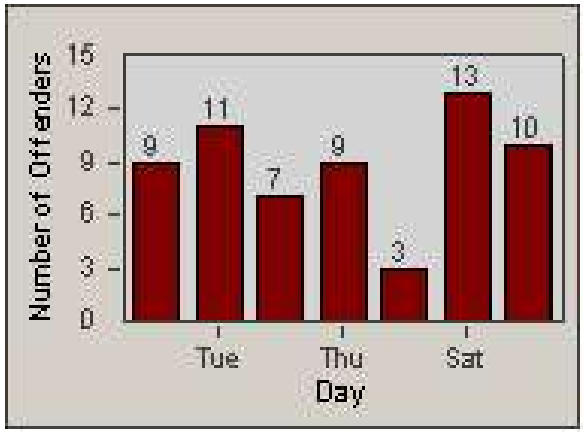

Redflex Redlight Offender Statistics

CONTRACT: Corona
DATE FROM: 1/Jun/2009

LOCATION: COR-MCGR-01 McKinley and Griffin
DATE TO: 30/Jun/2009

LANE 4