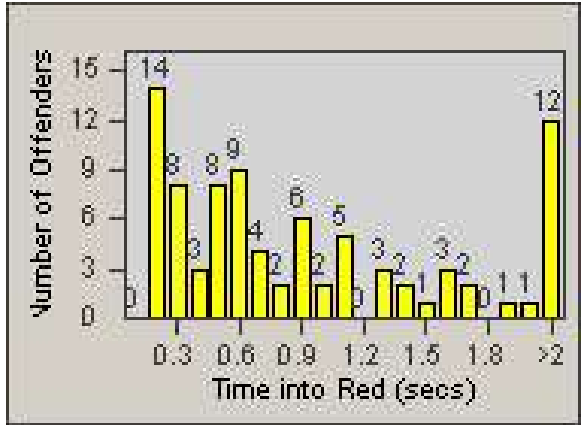

LOCATION: COR-MCGR-01 McKinley and Griffin
 DATE TO: 30/Jun/2009

LANE 4

LANE 5

Redflex Redlight Offender Statistics

CONTRACT: Corona
 DATE FROM: 1/Jun/2009

LOCATION: COR-MCGR-01 McKinley and Griffin
 DATE TO: 30/Jun/2009

LANE 6

LANE TOTAL

Redflex Redlight Offender Statistics

CONTRACT: Corona
 DATE FROM: 1/Jun/2009

LOCATION: COR-MCGR-01 McKinley and Griffin
 DATE TO: 30/Jun/2009