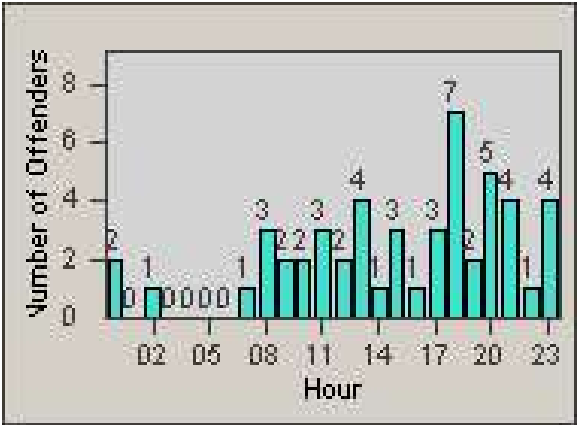

Redflex Redlight Offender Statistics

CONTRACT: Corona
 DATE FROM: 1/Jun/2009

LOCATION: COR-MCGR-01 McKinley and Griffin
 DATE TO: 30/Jun/2009

LANE 1

LANE 2

LANE 3

Redflex Redlight Offender Statistics

CONTRACT: Corona
 DATE FROM: 1/Jun/2009

LOCATION: COR-MCGR-01 McKinley and Griffin
 DATE TO: 30/Jun/2009

LANE 4

LANE 5

Redflex Redlight Offender Statistics

CONTRACT: Corona
 DATE FROM: 1/Jun/2009

LOCATION: COR-MCGR-01 McKinley and Griffin
 DATE TO: 30/Jun/2009

LANE 6

LANE TOTAL

Redflex Redlight Offender Statistics

CONTRACT: Corona
 DATE FROM: 1/Jun/2009

LOCATION: COR-MCGR-01 McKinley and Griffin
 DATE TO: 30/Jun/2009