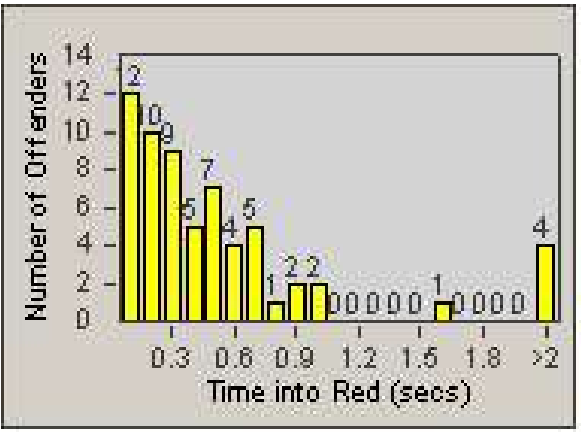

Redflex Redlight Offender Statistics

CONTRACT: Corona
 DATE FROM: 1/Jun/2009

LOCATION: COR-MCGR-01 McKinley and Griffin
 DATE TO: 30/Jun/2009

LANE 1

LANE 2

LANE 3

Redflex Redlight Offender Statistics

CONTRACT: Corona
 DATE FROM: 1/Jun/2009

LOCATION: COR-MCGR-01 McKinley and Griffin
 DATE TO: 30/Jun/2009

LANE 4

LANE 5

Redflex Redlight Offender Statistics

CONTRACT: Corona
 DATE FROM: 1/Jun/2009

LOCATION: COR-MCGR-01 McKinley and Griffin
 DATE TO: 30/Jun/2009

LANE 6

LANE TOTAL

Redflex Redlight Offender Statistics

CONTRACT: Corona
 DATE FROM: 1/Jun/2009

LOCATION: COR-MCGR-01 McKinley and Griffin
 DATE TO: 30/Jun/2009