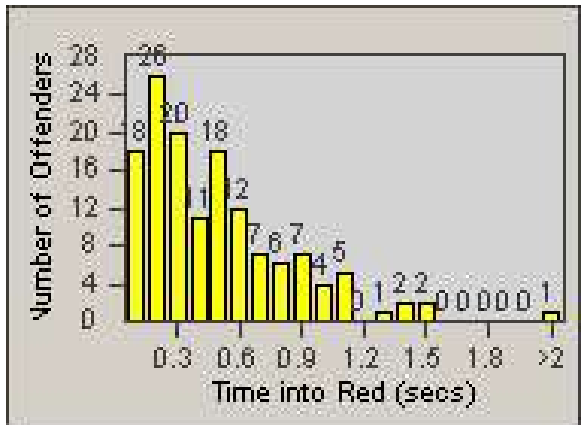

Redflex Redlight Offender Statistics

CONTRACT: Corona
 DATE FROM: 1/Jun/2009

LOCATION: COR-MCGR-01 McKinley and Griffin
 DATE TO: 30/Jun/2009

LANE 1

LANE 2

LANE 3

Redflex Redlight Offender Statistics

CONTRACT: Corona
 DATE FROM: 1/Jun/2009

LOCATION: COR-MCGR-01 McKinley and Griffin
 DATE TO: 30/Jun/2009

LANE 4

LANE 5

Redflex Redlight Offender Statistics

CONTRACT: Corona
 DATE FROM: 1/Jun/2009

LOCATION: COR-MCGR-01 McKinley and Griffin
 DATE TO: 30/Jun/2009

LANE 6

LANE TOTAL

Redflex Redlight Offender Statistics

CONTRACT: Corona
 DATE FROM: 1/Jun/2009

LOCATION: COR-MCGR-01 McKinley and Griffin
 DATE TO: 30/Jun/2009