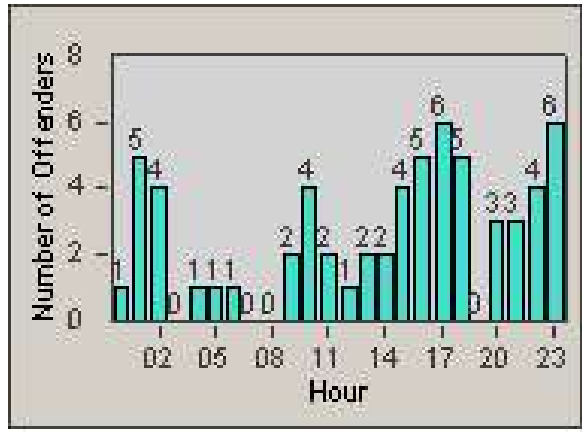

Redflex Redlight Offender Statistics

CONTRACT: Corona
 DATE FROM: 1/Jun/2009

LOCATION: COR-MCGR-01 McKinley and Griffin
 DATE TO: 30/Jun/2009

LANE 1

LANE 2

LANE 3

Redflex Redlight Offender Statistics

CONTRACT: Corona
 DATE FROM: 1/Jun/2009

LOCATION: COR-MCGR-01 McKinley and Griffin
 DATE TO: 30/Jun/2009

LANE 4

LANE 5

Redflex Redlight Offender Statistics

CONTRACT: Corona
 DATE FROM: 1/Jun/2009

LOCATION: COR-MCGR-01 McKinley and Griffin
 DATE TO: 30/Jun/2009

LANE 6

LANE TOTAL

Redflex Redlight Offender Statistics

CONTRACT: Corona
 DATE FROM: 1/Jun/2009

LOCATION: COR-MCGR-01 McKinley and Griffin
 DATE TO: 30/Jun/2009