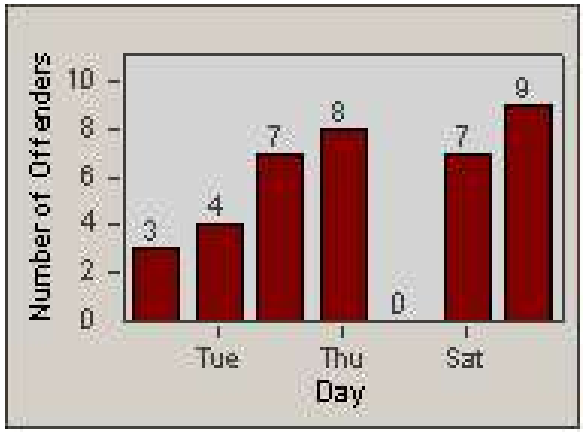

LOCATION: COR-MCGR-01 McKinley and Griffin
 DATE TO: 30/Jun/2009

LANE 4

LANE 5

Redflex Redlight Offender Statistics

CONTRACT: Corona
 DATE FROM: 1/Jun/2009

LOCATION: COR-MCGR-01 McKinley and Griffin
 DATE TO: 30/Jun/2009