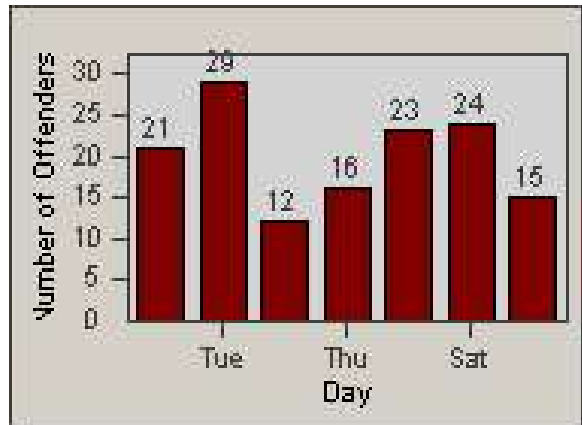

Redflex Redlight Offender Statistics

CONTRACT: Corona
 DATE FROM: 1/Jun/2009

LOCATION: COR-MCGR-01 McKinley and Griffin
 DATE TO: 30/Jun/2009

LANE 1

LANE 2

LANE 3

Redflex Redlight Offender Statistics

CONTRACT: Corona
 DATE FROM: 1/Jun/2009