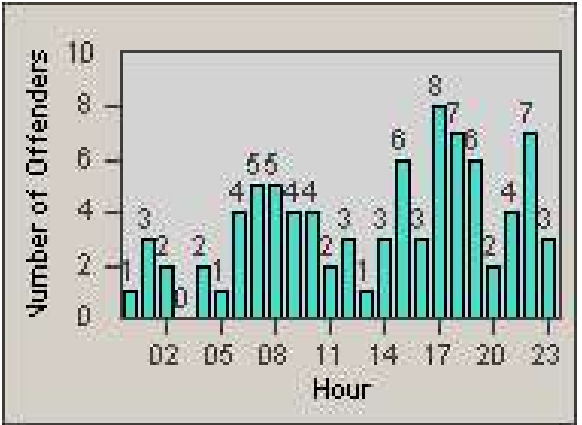

LOCATION: COR-MCGR-01 McKinley and Griffin
 DATE TO: 30/Jun/2009

LANE 4

LANE 5

Redflex Redlight Offender Statistics

CONTRACT: Corona
 DATE FROM: 1/Jun/2009

LOCATION: COR-MCGR-01 McKinley and Griffin
 DATE TO: 30/Jun/2009

LANE 6

LANE TOTAL

Redflex Redlight Offender Statistics

CONTRACT: Corona
 DATE FROM: 1/Jun/2009

LOCATION: COR-MCGR-01 McKinley and Griffin
 DATE TO: 30/Jun/2009