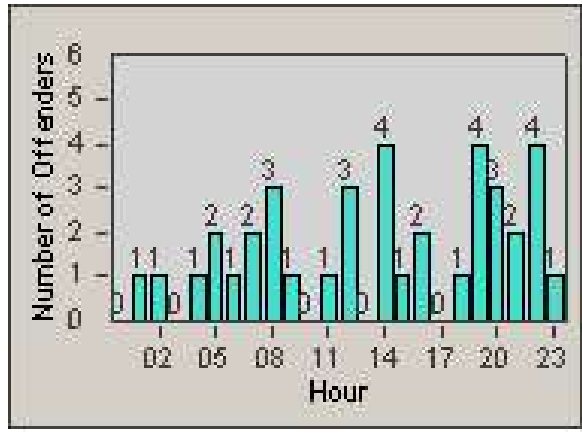

LOCATION: COR-MCGR-01 McKinley and Griffin
 DATE TO: 30/Jun/2009

LANE 4

LANE 5

Redflex Redlight Offender Statistics

CONTRACT: Corona
 DATE FROM: 1/Jun/2009

LOCATION: COR-MCGR-01 McKinley and Griffin
 DATE TO: 30/Jun/2009

LANE 6

LANE TOTAL

Redflex Redlight Offender Statistics

CONTRACT: Corona
 DATE FROM: 1/Jun/2009

LOCATION: COR-MCGR-01 McKinley and Griffin
 DATE TO: 30/Jun/2009