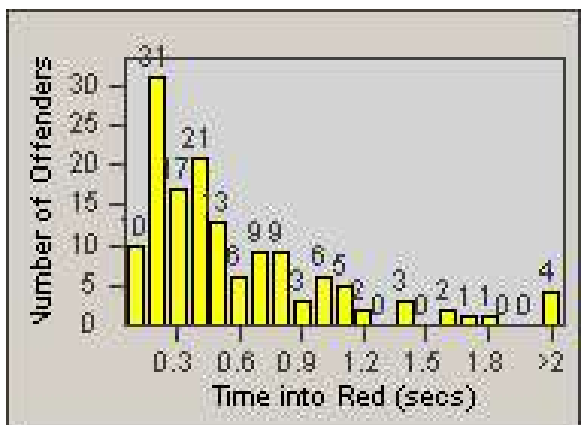

Redflex Redlight Offender Statistics

CONTRACT: Corona
 DATE FROM: 1/Jun/2009

LOCATION: COR-MCGR-01 McKinley and Griffin
 DATE TO: 30/Jun/2009

LANE 1

LANE 2

LANE 3

Redflex Redlight Offender Statistics

CONTRACT: Corona
 DATE FROM: 1/Jun/2009

LOCATION: COR-MCGR-01 McKinley and Griffin
 DATE TO: 30/Jun/2009

LANE 4

LANE 5

Redflex Redlight Offender Statistics

CONTRACT: Corona
 DATE FROM: 1/Jun/2009

LOCATION: COR-MCGR-01 McKinley and Griffin
 DATE TO: 30/Jun/2009

LANE 6

LANE TOTAL

Redflex Redlight Offender Statistics

CONTRACT: Corona
 DATE FROM: 1/Jun/2009

LOCATION: COR-MCGR-01 McKinley and Griffin
 DATE TO: 30/Jun/2009