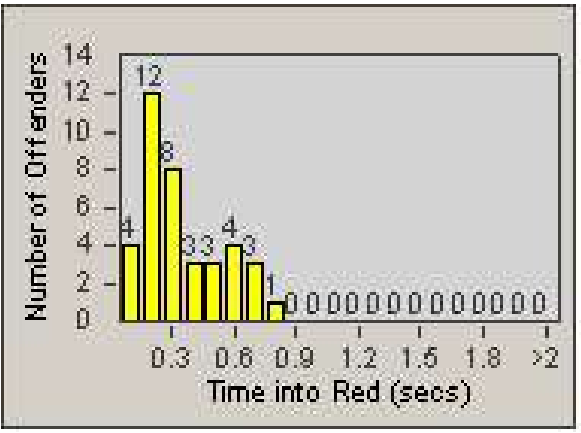

LOCATION: COR-MCGR-01 McKinley and Griffin
 DATE TO: 30/Jun/2009

LANE 4

LANE 5

Redflex Redlight Offender Statistics

CONTRACT: Corona
 DATE FROM: 1/Jun/2009

LOCATION: COR-MCGR-01 McKinley and Griffin
 DATE TO: 30/Jun/2009

LANE 6

LANE TOTAL

Redflex Redlight Offender Statistics

CONTRACT: Corona
 DATE FROM: 1/Jun/2009

LOCATION: COR-MCGR-01 McKinley and Griffin
 DATE TO: 30/Jun/2009