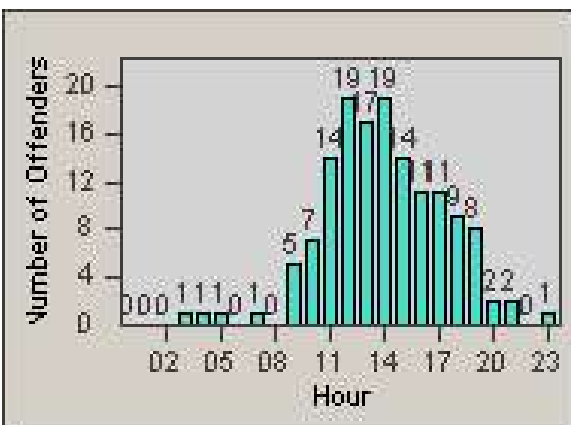

Redflex Redlight Offender Statistics

CONTRACT: Corona
 DATE FROM: 1/Jun/2009

LOCATION: COR-MCGR-01 McKinley and Griffin
 DATE TO: 30/Jun/2009

LANE 1

LANE 2

LANE 3

Redflex Redlight Offender Statistics

CONTRACT: Corona
 DATE FROM: 1/Jun/2009

LOCATION: COR-MCGR-01 McKinley and Griffin
 DATE TO: 30/Jun/2009

LANE 4

LANE 5

Redflex Redlight Offender Statistics

CONTRACT: Corona
 DATE FROM: 1/Jun/2009

LOCATION: COR-MCGR-01 McKinley and Griffin
 DATE TO: 30/Jun/2009

LANE 6

LANE TOTAL

Redflex Redlight Offender Statistics

CONTRACT: Corona
 DATE FROM: 1/Jun/2009

LOCATION: COR-MCGR-01 McKinley and Griffin
 DATE TO: 30/Jun/2009