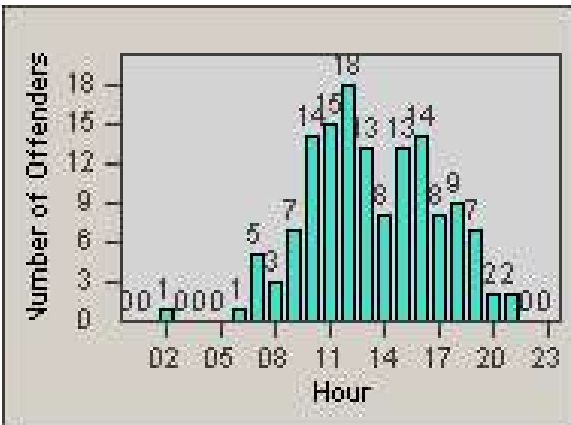

Redflex Redlight Offender Statistics

CONTRACT: Corona
 DATE FROM: 1/Jun/2009

LOCATION: COR-MCGR-01 McKinley and Griffin
 DATE TO: 30/Jun/2009

LANE 1

LANE 2

LANE 3

Redflex Redlight Offender Statistics

CONTRACT: Corona
 DATE FROM: 1/Jun/2009

LOCATION: COR-MCGR-01 McKinley and Griffin
 DATE TO: 30/Jun/2009

LANE 4

LANE 5

Redflex Redlight Offender Statistics

CONTRACT: Corona
 DATE FROM: 1/Jun/2009

LOCATION: COR-MCGR-01 McKinley and Griffin
 DATE TO: 30/Jun/2009

LANE 6

LANE TOTAL

Redflex Redlight Offender Statistics

CONTRACT: Corona
 DATE FROM: 1/Jun/2009

LOCATION: COR-MCGR-01 McKinley and Griffin
 DATE TO: 30/Jun/2009