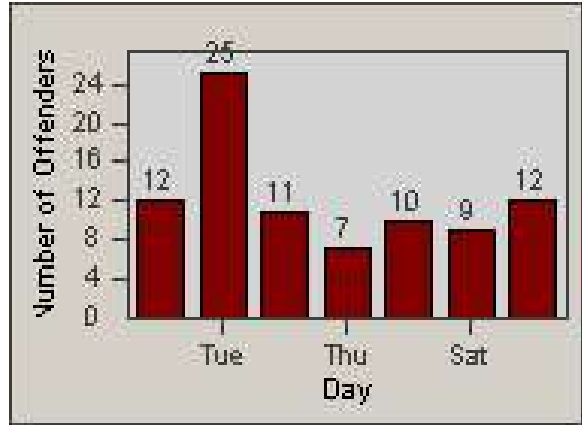

Redflex Redlight Offender Statistics

CONTRACT: Corona
DATE FROM: 1/Jun/2009

LOCATION: COR-MCGR-01 McKinley and Griffin
DATE TO: 30/Jun/2009

LANE 6