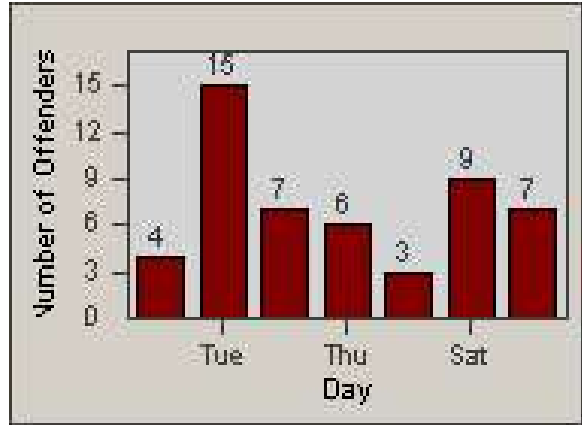

Redflex Redlight Offender Statistics

CONTRACT: Corona
DATE FROM: 1/Jun/2009

LOCATION: COR-MCGR-01 McKinley and Griffin
DATE TO: 30/Jun/2009

LANE 4