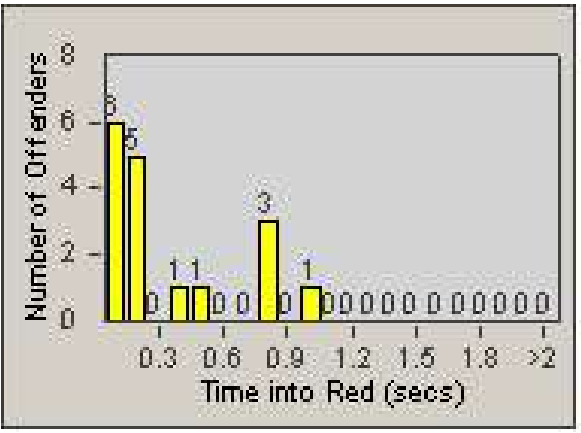

Redflex Redlight Offender Statistics

CONTRACT: Corona
 DATE FROM: 1/Jun/2009

LOCATION: COR-ONCA-01 California Avenue and Ontario Avenue
 DATE TO: 30/Jun/2009

LANE 1

LANE 2

LANE 3

Redflex Redlight Offender Statistics

CONTRACT: Corona
 DATE FROM: 1/Jun/2009

LOCATION: COR-ONCA-01 California Avenue and Ontario Avenue
 DATE TO: 30/Jun/2009

LANE 4

LANE 5

Redflex Redlight Offender Statistics

CONTRACT: Corona
 DATE FROM: 1/Jun/2009

LOCATION: COR-ONCA-01 California Avenue and Ontario Avenue
 DATE TO: 30/Jun/2009

LANE 6

LANE TOTAL

Redflex Redlight Offender Statistics

CONTRACT: Corona
 DATE FROM: 1/Jun/2009

LOCATION: COR-ONCA-01 California Avenue and Ontario Avenue
 DATE TO: 30/Jun/2009