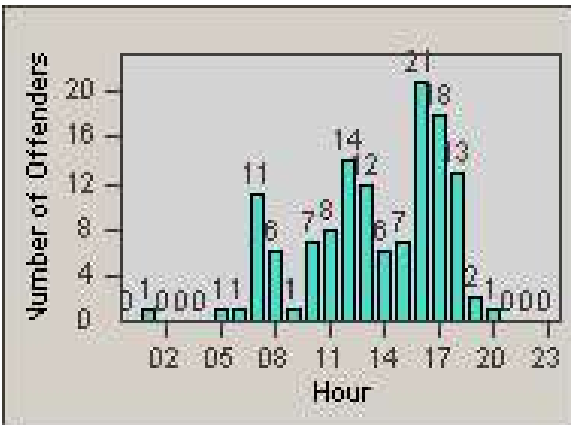

Redflex Redlight Offender Statistics

CONTRACT: Corona
 DATE FROM: 1/Jun/2009

LOCATION: COR-ONCA-01 California Avenue and Ontario Avenue
 DATE TO: 30/Jun/2009

LANE 1

LANE 2

LANE 3

Redflex Redlight Offender Statistics

CONTRACT: Corona
 DATE FROM: 1/Jun/2009

LOCATION: COR-ONCA-01 California Avenue and Ontario Avenue
 DATE TO: 30/Jun/2009

LANE 4

LANE 5

Redflex Redlight Offender Statistics

CONTRACT: Corona
 DATE FROM: 1/Jun/2009

LOCATION: COR-ONCA-01 California Avenue and Ontario Avenue
 DATE TO: 30/Jun/2009

LANE 6

LANE TOTAL

Redflex Redlight Offender Statistics

CONTRACT: Corona
 DATE FROM: 1/Jun/2009

LOCATION: COR-ONCA-01 California Avenue and Ontario Avenue
 DATE TO: 30/Jun/2009