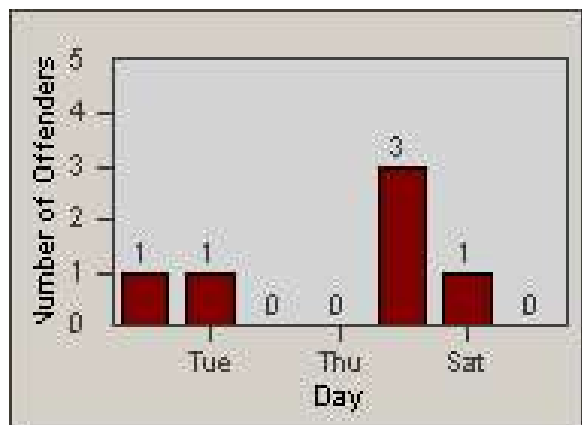

Redflex Redlight Offender Statistics

CONTRACT: Corona
 DATE FROM: 1/Jun/2009

LOCATION: COR-ONCA-01 California Avenue and Ontario Avenue
 DATE TO: 30/Jun/2009

LANE 1

LANE 2

LANE 3

Redflex Redlight Offender Statistics

CONTRACT: Corona
 DATE FROM: 1/Jun/2009

LOCATION: COR-ONCA-01 California Avenue and Ontario Avenue
 DATE TO: 30/Jun/2009

LANE 4

LANE 5

Redflex Redlight Offender Statistics

CONTRACT: Corona
 DATE FROM: 1/Jun/2009