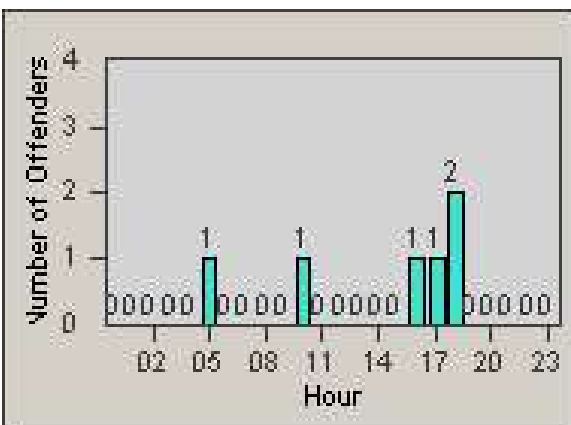

Redflex Redlight Offender Statistics

CONTRACT: Corona
 DATE FROM: 1/Jun/2009

LOCATION: COR-ONCA-01 California Avenue and Ontario Avenue
 DATE TO: 30/Jun/2009

LANE 1

LANE 2

LANE 3

Redflex Redlight Offender Statistics

CONTRACT: Corona
 DATE FROM: 1/Jun/2009

LOCATION: COR-ONCA-01 California Avenue and Ontario Avenue
 DATE TO: 30/Jun/2009

LANE 4

LANE 5

Redflex Redlight Offender Statistics

CONTRACT: Corona
 DATE FROM: 1/Jun/2009

LOCATION: COR-ONCA-01 California Avenue and Ontario Avenue
 DATE TO: 30/Jun/2009

LANE 6

LANE TOTAL

Redflex Redlight Offender Statistics

CONTRACT: Corona
 DATE FROM: 1/Jun/2009

LOCATION: COR-ONCA-01 California Avenue and Ontario Avenue
 DATE TO: 30/Jun/2009