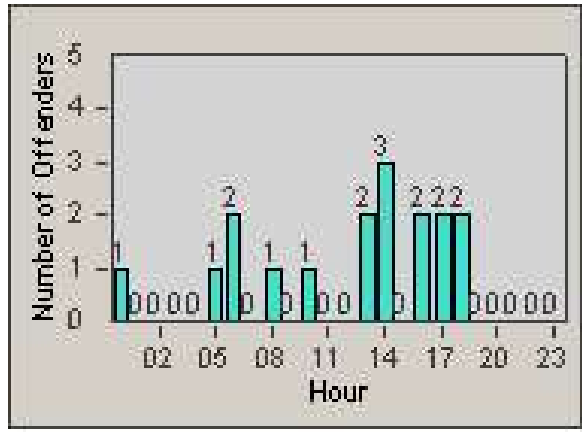

Redflex Redlight Offender Statistics

CONTRACT: Corona
 DATE FROM: 1/Jun/2009

LOCATION: COR-ONCA-01 California Avenue and Ontario Avenue
 DATE TO: 30/Jun/2009

LANE 1

LANE 2

LANE 3

Redflex Redlight Offender Statistics

CONTRACT: Corona
 DATE FROM: 1/Jun/2009

LOCATION: COR-ONCA-01 California Avenue and Ontario Avenue
 DATE TO: 30/Jun/2009

LANE 4

LANE 5

Redflex Redlight Offender Statistics

CONTRACT: Corona
 DATE FROM: 1/Jun/2009

LOCATION: COR-ONCA-01 California Avenue and Ontario Avenue
 DATE TO: 30/Jun/2009

LANE 6

LANE TOTAL

Redflex Redlight Offender Statistics

CONTRACT: Corona
 DATE FROM: 1/Jun/2009

LOCATION: COR-ONCA-01 California Avenue and Ontario Avenue
 DATE TO: 30/Jun/2009