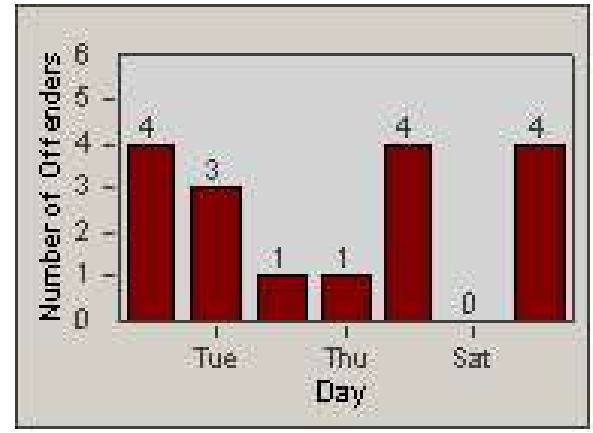

Redflex Redlight Offender Statistics

CONTRACT: Corona
 DATE FROM: 1/Jun/2009

LOCATION: COR-ONCA-01 California Avenue and Ontario Avenue
 DATE TO: 30/Jun/2009

LANE 1

LANE 2

LANE 3

Redflex Redlight Offender Statistics

CONTRACT: Corona
 DATE FROM: 1/Jun/2009

LOCATION: COR-ONCA-01 California Avenue and Ontario Avenue
 DATE TO: 30/Jun/2009

LANE 4

LANE 5

Redflex Redlight Offender Statistics

CONTRACT: Corona
 DATE FROM: 1/Jun/2009

LOCATION: COR-ONCA-01 California Avenue and Ontario Avenue
 DATE TO: 30/Jun/2009

LANE 6

LANE TOTAL

Redflex Redlight Offender Statistics

CONTRACT: Corona
 DATE FROM: 1/Jun/2009

LOCATION: COR-ONCA-01 California Avenue and Ontario Avenue
 DATE TO: 30/Jun/2009