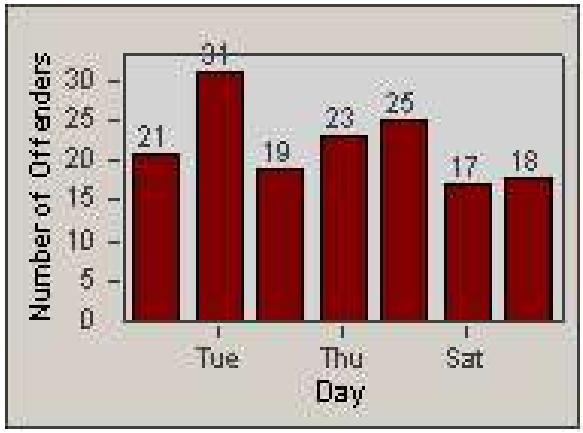

CONTRACT: Corona
 DATE FROM: 1/Jun/2009

LOCATION: COR-ONCA-01 California Avenue and Ontario Avenue
 DATE TO: 30/Jun/2009

LANE 4

LANE 5

Redflex Redlight Offender Statistics

CONTRACT: Corona
 DATE FROM: 1/Jun/2009

LOCATION: COR-ONCA-01 California Avenue and Ontario Avenue
 DATE TO: 30/Jun/2009

LANE 6

LANE TOTAL

Redflex Redlight Offender Statistics

CONTRACT: Corona
 DATE FROM: 1/Jun/2009

LOCATION: COR-ONCA-01 California Avenue and Ontario Avenue
 DATE TO: 30/Jun/2009