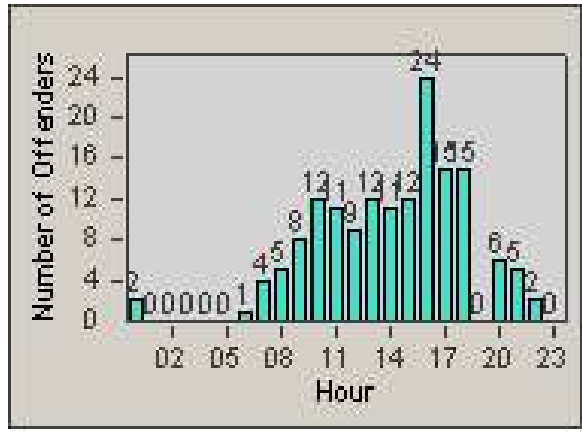

Redflex Redlight Offender Statistics

CONTRACT: Corona
 DATE FROM: 1/Jun/2009

LOCATION: COR-ONCA-01 California Avenue and Ontario Avenue
 DATE TO: 30/Jun/2009

LANE 1

LANE 2

LANE 3

Redflex Redlight Offender Statistics

CONTRACT: Corona
 DATE FROM: 1/Jun/2009

LOCATION: COR-ONCA-01 California Avenue and Ontario Avenue
 DATE TO: 30/Jun/2009

LANE 4

LANE 5

Redflex Redlight Offender Statistics

CONTRACT: Corona
 DATE FROM: 1/Jun/2009

LOCATION: COR-ONCA-01 California Avenue and Ontario Avenue
 DATE TO: 30/Jun/2009

LANE 6

LANE TOTAL

Redflex Redlight Offender Statistics

CONTRACT: Corona
 DATE FROM: 1/Jun/2009

LOCATION: COR-ONCA-01 California Avenue and Ontario Avenue
 DATE TO: 30/Jun/2009