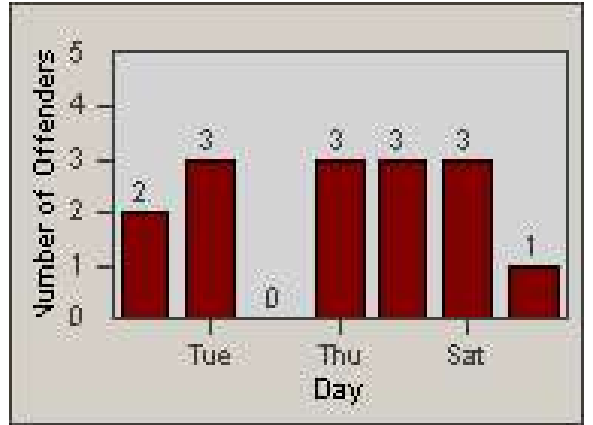

Redflex Redlight Offender Statistics

CONTRACT: Corona
 DATE FROM: 1/Jun/2009

LOCATION: COR-ONCA-01 California Avenue and Ontario Avenue
 DATE TO: 30/Jun/2009

LANE 1

LANE 2

LANE 3

Redflex Redlight Offender Statistics

CONTRACT: Corona
 DATE FROM: 1/Jun/2009

LOCATION: COR-ONCA-01 California Avenue and Ontario Avenue
 DATE TO: 30/Jun/2009

LANE 4

LANE 5

Redflex Redlight Offender Statistics

CONTRACT: Corona
 DATE FROM: 1/Jun/2009