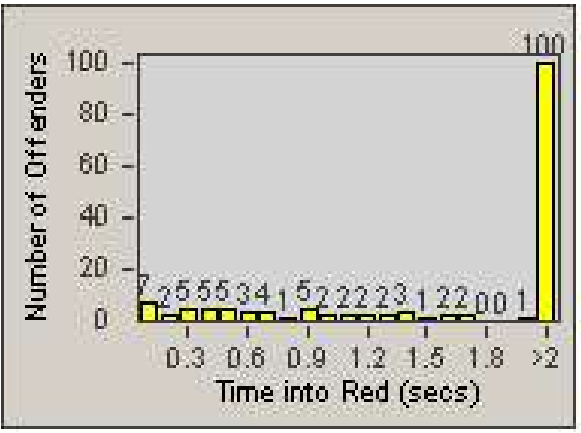

Redflex Redlight Offender Statistics

CONTRACT: Corona
 DATE FROM: 1/Jun/2009

LOCATION: COR-ONCA-01 California Avenue and Ontario Avenue
 DATE TO: 30/Jun/2009

LANE 1

LANE 2

LANE 3

Redflex Redlight Offender Statistics

CONTRACT: Corona
 DATE FROM: 1/Jun/2009

LOCATION: COR-ONCA-01 California Avenue and Ontario Avenue
 DATE TO: 30/Jun/2009

LANE 4

LANE 5

Redflex Redlight Offender Statistics

CONTRACT: Corona
 DATE FROM: 1/Jun/2009

LOCATION: COR-ONCA-01 California Avenue and Ontario Avenue
 DATE TO: 30/Jun/2009

LANE 6

LANE TOTAL

Redflex Redlight Offender Statistics

CONTRACT: Corona
 DATE FROM: 1/Jun/2009

LOCATION: COR-ONCA-01 California Avenue and Ontario Avenue
 DATE TO: 30/Jun/2009