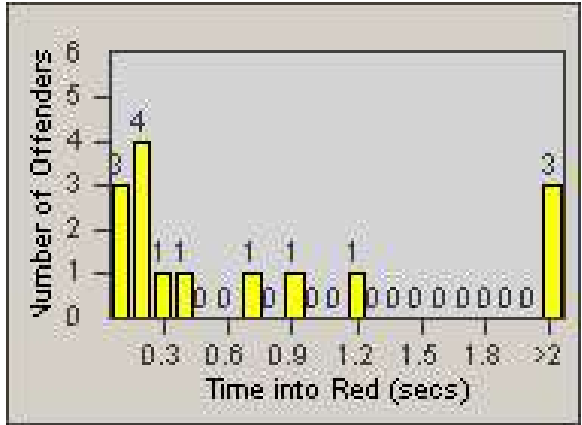

Redflex Redlight Offender Statistics

CONTRACT: Corona
 DATE FROM: 1/Jun/2009

LOCATION: COR-ONCA-01 California Avenue and Ontario Avenue
 DATE TO: 30/Jun/2009

LANE 1

LANE 2

LANE 3

Redflex Redlight Offender Statistics

CONTRACT: Corona
 DATE FROM: 1/Jun/2009

LOCATION: COR-ONCA-01 California Avenue and Ontario Avenue
 DATE TO: 30/Jun/2009

LANE 4

LANE 5

Redflex Redlight Offender Statistics

CONTRACT: Corona
 DATE FROM: 1/Jun/2009

LOCATION: COR-ONCA-01 California Avenue and Ontario Avenue
 DATE TO: 30/Jun/2009

LANE 6

LANE TOTAL

Redflex Redlight Offender Statistics

CONTRACT: Corona
 DATE FROM: 1/Jun/2009

LOCATION: COR-ONCA-01 California Avenue and Ontario Avenue
 DATE TO: 30/Jun/2009