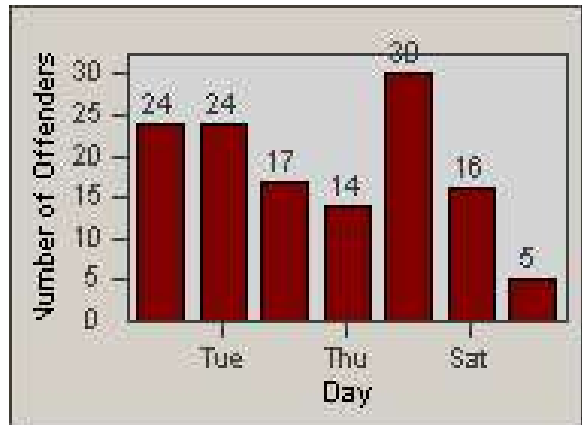

Redflex Redlight Offender Statistics

CONTRACT: Corona
 DATE FROM: 1/Jun/2009

LOCATION: COR-ONCA-01 California Avenue and Ontario Avenue
 DATE TO: 30/Jun/2009

LANE 1

LANE 2

LANE 3

Redflex Redlight Offender Statistics

CONTRACT: Corona
 DATE FROM: 1/Jun/2009

LOCATION: COR-ONCA-01 California Avenue and Ontario Avenue
 DATE TO: 30/Jun/2009

LANE 4

LANE 5

Redflex Redlight Offender Statistics

CONTRACT: Corona
 DATE FROM: 1/Jun/2009

LOCATION: COR-ONCA-01 California Avenue and Ontario Avenue
 DATE TO: 30/Jun/2009

LANE 6

LANE TOTAL

Redflex Redlight Offender Statistics

CONTRACT: Corona
 DATE FROM: 1/Jun/2009

LOCATION: COR-ONCA-01 California Avenue and Ontario Avenue
 DATE TO: 30/Jun/2009