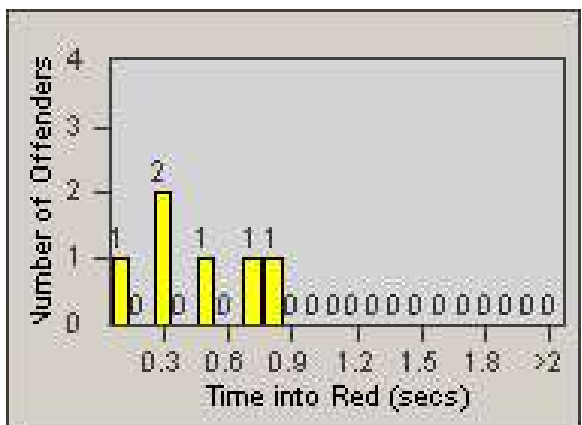

Redflex Redlight Offender Statistics

CONTRACT: Corona
 DATE FROM: 1/Jun/2009

LOCATION: COR-ONCA-01 California Avenue and Ontario Avenue
 DATE TO: 30/Jun/2009

LANE 1

LANE 2

LANE 3

Redflex Redlight Offender Statistics

CONTRACT: Corona
 DATE FROM: 1/Jun/2009

LOCATION: COR-ONCA-01 California Avenue and Ontario Avenue
 DATE TO: 30/Jun/2009

LANE 4

LANE 5

Redflex Redlight Offender Statistics

CONTRACT: Corona
 DATE FROM: 1/Jun/2009

LOCATION: COR-ONCA-01 California Avenue and Ontario Avenue
 DATE TO: 30/Jun/2009

LANE 6

LANE TOTAL

Redflex Redlight Offender Statistics

CONTRACT: Corona
 DATE FROM: 1/Jun/2009

LOCATION: COR-ONCA-01 California Avenue and Ontario Avenue
 DATE TO: 30/Jun/2009