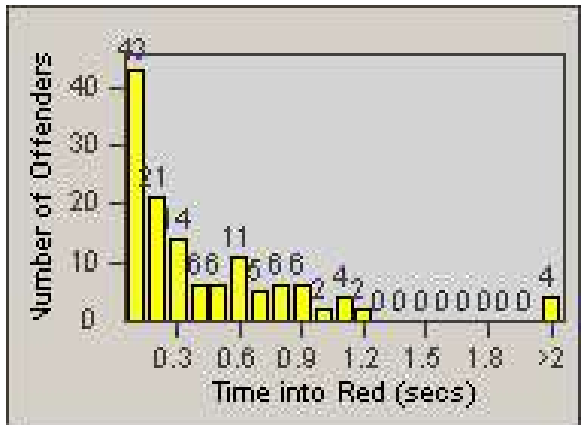

Redflex Redlight Offender Statistics

CONTRACT: Corona
 DATE FROM: 1/Jun/2009

LOCATION: COR-ONCA-01 California Avenue and Ontario Avenue
 DATE TO: 30/Jun/2009

LANE 1

LANE 2

LANE 3

Redflex Redlight Offender Statistics

CONTRACT: Corona
 DATE FROM: 1/Jun/2009

LOCATION: COR-ONCA-01 California Avenue and Ontario Avenue
 DATE TO: 30/Jun/2009

LANE 4

LANE 5

Redflex Redlight Offender Statistics

CONTRACT: Corona
 DATE FROM: 1/Jun/2009

LOCATION: COR-ONCA-01 California Avenue and Ontario Avenue
 DATE TO: 30/Jun/2009

LANE 6

LANE TOTAL

Redflex Redlight Offender Statistics

CONTRACT: Corona
 DATE FROM: 1/Jun/2009

LOCATION: COR-ONCA-01 California Avenue and Ontario Avenue
 DATE TO: 30/Jun/2009