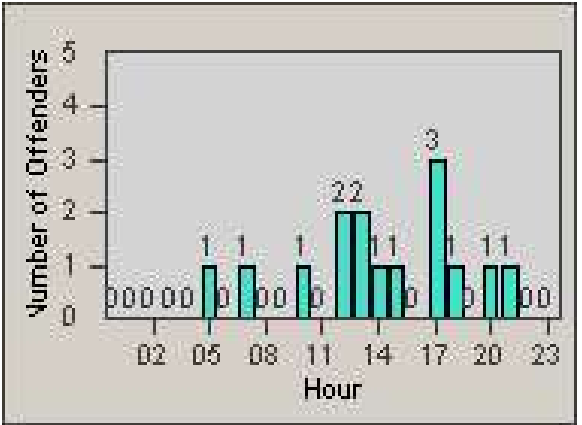

Redflex Redlight Offender Statistics

CONTRACT: Corona
 DATE FROM: 1/Jun/2009

LOCATION: COR-ONCA-01 California Avenue and Ontario Avenue
 DATE TO: 30/Jun/2009

LANE 1

LANE 2

LANE 3

Redflex Redlight Offender Statistics

CONTRACT: Corona
 DATE FROM: 1/Jun/2009

LOCATION: COR-ONCA-01 California Avenue and Ontario Avenue
 DATE TO: 30/Jun/2009

LANE 4

LANE 5

Redflex Redlight Offender Statistics

CONTRACT: Corona
 DATE FROM: 1/Jun/2009

LOCATION: COR-ONCA-01 California Avenue and Ontario Avenue
 DATE TO: 30/Jun/2009

LANE 6

LANE TOTAL

Redflex Redlight Offender Statistics

CONTRACT: Corona
 DATE FROM: 1/Jun/2009

LOCATION: COR-ONCA-01 California Avenue and Ontario Avenue
 DATE TO: 30/Jun/2009