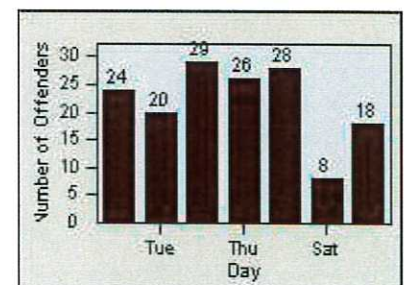

Redflex Redlight Offender Statistics

CONTRACT: Daly City

LOCATION: DAL-HIGE-01 Hickey BL/Gellert BL

DATE FROM: 01-Jan-2015

DATE TO: 31-Dec-2015

LANE 1

LANE 2

LANE 3