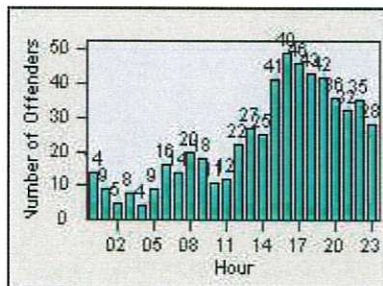

Redflex Redlight Offender Statistics

CONTRACT: Daly City
DATE FROM: 01-Jan-2015

LOCATION: DAL-JSWA-01 Junipero Serra BL/Washington ST
DATE TO: 31-Dec-2015

LANE 1

LANE 2

LANE 3