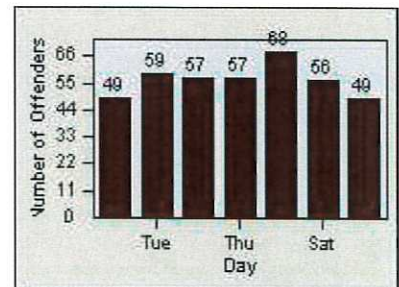

Redflex Redlight Offender Statistics

CONTRACT: Daly City
DATE FROM: 01-Jan-2015

LOCATION: DAL-JSWA-01 Junipero Serra BL/Washington ST
DATE TO: 31-Dec-2015

LANE 1