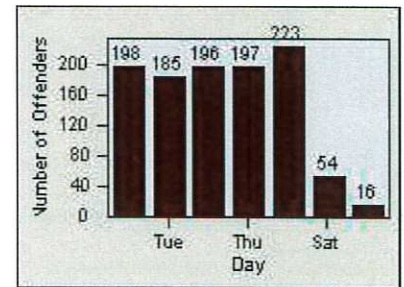

Redflex Redlight Offender Statistics

CONTRACT: Daly City

LOCATION: DAL-HIGE-01 Hickey BL/Gellert BL

DATE FROM: 01-Jan-2015

DATE TO: 31-Dec-2015

LANE 1

LANE 2

LANE 3