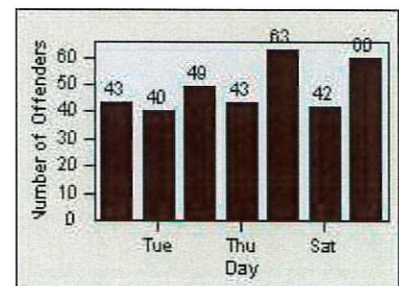

CONTRACT: Daly City
 DATE FROM: 01-Jan-2015

LOCATION: DAL-SPJS-01 San Pedro/Junipero Serra
 DATE TO: 31-Dec-2015

LANE 1

LANE 2

LANE 3

Redflex Redlight Offender Statistics

CONTRACT: Daly City

LOCATION: DAL-SPJS-01 San Pedro/Junipero Serra