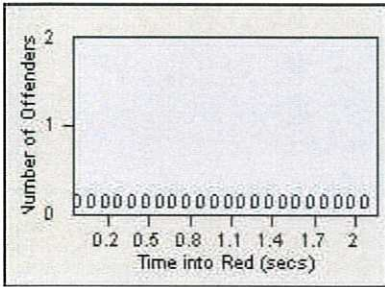

Redflex Redlight Offender Statistics

CONTRACT: Daly City

LOCATION: DAL-SPJS-01 San Pedro/Junipero Serra

DATE FROM: 01-Jan-2015

DATE TO: 31-Dec-2015

LANE 4