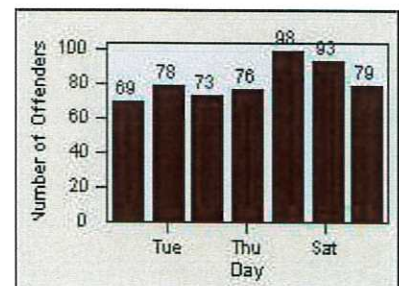

LOCATION: DAL-JSWA-01 Junipero Serra BL/Washington ST
 DATE TO: 31-Dec-2015

LANE 1

LANE 2

LANE 3

Redflex Redlight Offender Statistics

CONTRACT: Daly City
 DATE FROM: 01-Jan-2015

LOCATION: DAL-JSWA-01 Junipero Serra BL/Washington ST
 DATE TO: 31-Dec-2015