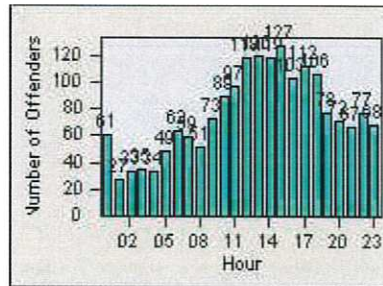

LANE 2

LANE 3

Redflex Redlight Offender Statistics

CONTRACT: Daly City **LOCATION:** DAL-JDSH-01 John Daly BL/Sheffield DR
DATE FROM: 01-Jan-2015 **DATE TO:** 31-Dec-2015

LANE 4

LANE TOTAL

Redflex Redlight Offender Statistics