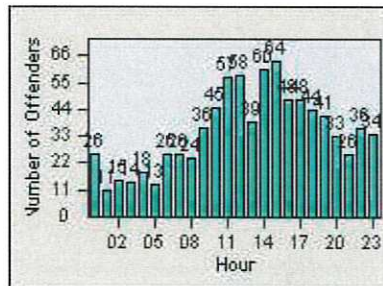

Redflex Redlight Offender Statistics

CONTRACT: Daly City

LOCATION: DAL-JDSH-01 John Daly BL/Sheffield DR

DATE FROM: 01-Jan-2015

DATE TO: 31-Dec-2015

LANE 1

LANE 2

LANE 3