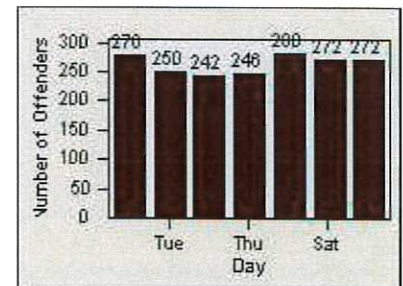

LANE 2

LANE 3

Redflex Redlight Offender Statistics

CONTRACT: Daly City **LOCATION:** DAL-JDSH-01 John Daly BL/Sheffield DR
DATE FROM: 01-Jan-2015 **DATE TO:** 31-Dec-2015

LANE 4

LANE TOTAL

Redflex Redlight Offender Statistics