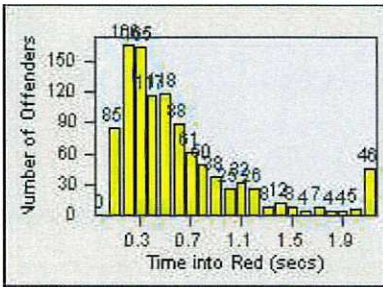

Redflex Redlight Offender Statistics

CONTRACT: Daly City

LOCATION: DAL-HIGE-01 Hickey BL/Gellert BL

DATE FROM: 01-Jan-2015

DATE TO: 31-Dec-2015

LANE 1

LANE 2

LANE 3