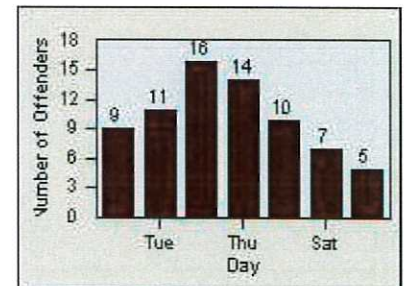

Redflex Redlight Offender Statistics

CONTRACT: Daly City

LOCATION: DAL-HIGE-01 Hickey BL/Gellert BL

DATE FROM: 01-Jan-2015

DATE TO: 31-Dec-2015

LANE 1

LANE 2

LANE 3