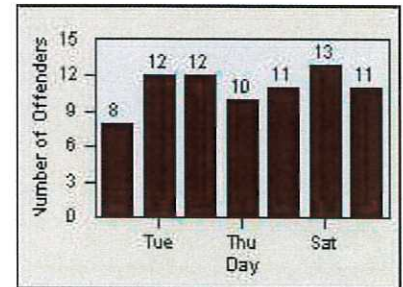

LANE 2

LANE 3

Redflex Redlight Offender Statistics

CONTRACT: Daly City **LOCATION:** DAL-JDSH-01 John Daly BL/Sheffield DR
DATE FROM: 01-Jan-2015 **DATE TO:** 31-Dec-2015

LANE 4

LANE TOTAL

Redflex Redlight Offender Statistics