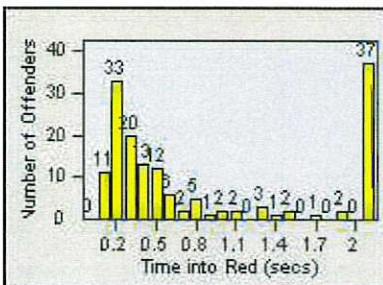

Redflex Redlight Offender Statistics

CONTRACT: Daly City

LOCATION: DAL-HIGE-01 Hickey BL/Gellert BL

DATE FROM: 01-Jan-2015

DATE TO: 31-Dec-2015

LANE 1

LANE 2

LANE 3

Redflex Redlight Offender Statistics

CONTRACT: Daly City LOCATION: DAL-HIGE-01 Hickey BL/Gellert BL
 DATE FROM: 01-Jan-2015 DATE TO: 31-Dec-2015

LANE 4

LANE TOTAL

Redflex Redlight Offender Statistics

CONTRACT: Daly City
 DATE FROM: 01-Jan-2015