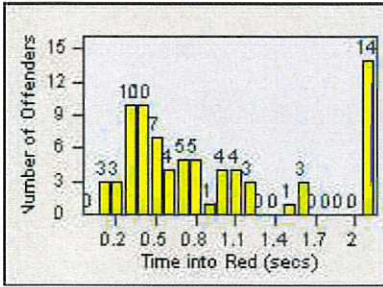

LANE 2

LANE 3

Redflex Redlight Offender Statistics

CONTRACT: Daly City **LOCATION:** DAL-JDSH-01 John Daly BL/Sheffield DR
DATE FROM: 01-Jan-2015 **DATE TO:** 31-Dec-2015

LANE 4

LANE TOTAL

Redflex Redlight Offender Statistics