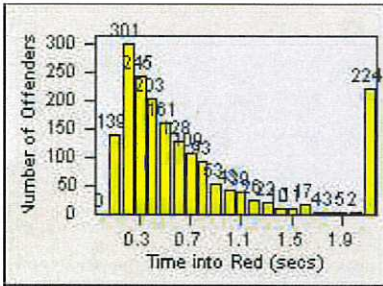

LANE 2

LANE 3

Redflex Redlight Offender Statistics

CONTRACT: Daly City **LOCATION:** DAL-JDSH-01 John Daly BL/Sheffield DR
DATE FROM: 01-Jan-2015 **DATE TO:** 31-Dec-2015

LANE 4

LANE TOTAL

Redflex Redlight Offender Statistics