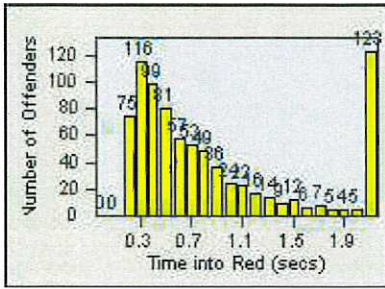

Redflex Redlight Offender Statistics

CONTRACT: Daly City
DATE FROM: 01-Jan-2015

LOCATION: DAL-JSWA-01 Junipero Serra BL/Washington ST
DATE TO: 31-Dec-2015

LANE 4