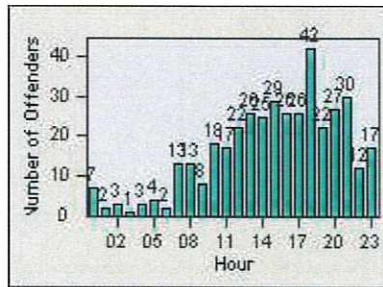

Redflex Redlight Offender Statistics

CONTRACT: Daly City
DATE FROM: 01-Jan-2015

LOCATION: DAL-JSWA-01 Junipero Serra BL/Washington ST
DATE TO: 31-Dec-2015

LANE 1