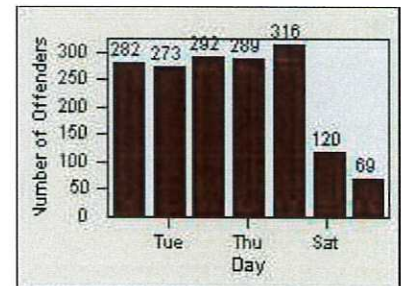

Redflex Redlight Offender Statistics

CONTRACT: Daly City LOCATION: DAL-HIGE-01 Hickey BL/Gellert BL
 DATE FROM: 01-Jan-2015 DATE TO: 31-Dec-2015

LANE 4

LANE TOTAL

Redflex Redlight Offender Statistics

CONTRACT: Daly City
 DATE FROM: 01-Jan-2015