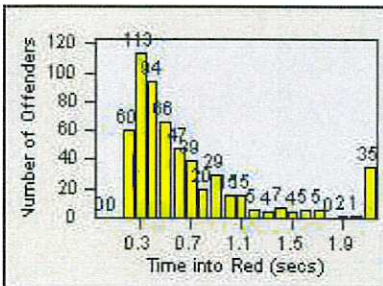

LOCATION: DAL-JSWA-01 Junipero Serra BL/Washington ST
 DATE TO: 31-Dec-2015

LANE 1

LANE 2

LANE 3

Redflex Redlight Offender Statistics

CONTRACT: Daly City
 DATE FROM: 01-Jan-2015

LOCATION: DAL-JSWA-01 Junipero Serra BL/Washington ST
 DATE TO: 31-Dec-2015