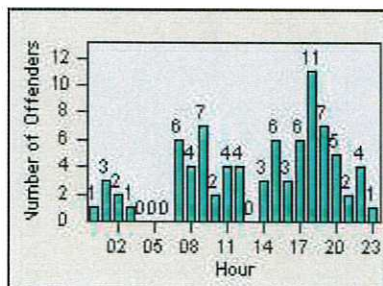

LANE 2

LANE 3

Redflex Redlight Offender Statistics

CONTRACT: Daly City **LOCATION:** DAL-JDSH-01 John Daly BL/Sheffield DR
DATE FROM: 01-Jan-2015 **DATE TO:** 31-Dec-2015

LANE 4

LANE TOTAL

Redflex Redlight Offender Statistics

CONTRACT: Daly City
 DATE FROM: 01-Jan-2015

LOCATION: DAL-SPJS-01 San Pedro/Junipero Serra
 DATE TO: 31-Dec-2015

LANE 1

LANE 2

LANE 3

Redflex Redlight Offender Statistics

CONTRACT: Daly City

LOCATION: DAL-SPJS-01 San Pedro/Junipero Serra