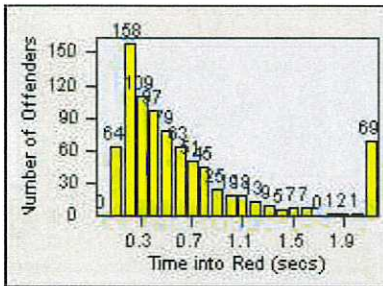

Redflex Redlight Offender Statistics

CONTRACT: Daly City

LOCATION: DAL-JDSH-01 John Daly BL/Sheffield DR

DATE FROM: 01-Jan-2015

DATE TO: 31-Dec-2015

LANE 1

LANE 2

LANE 3