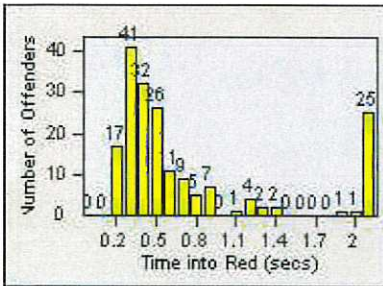

Redflex Redlight Offender Statistics

CONTRACT: Daly City
DATE FROM: 01-Jan-2015

LOCATION: DAL-JSWA-01 Junipero Serra BL/Washington ST
DATE TO: 31-Dec-2015

LANE 1

LANE 2

LANE 3