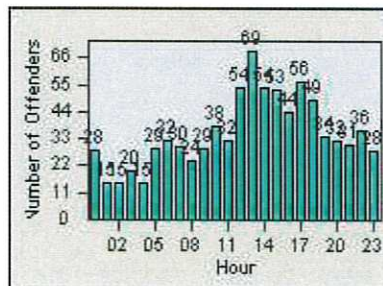

Redflex Redlight Offender Statistics

CONTRACT: Daly City

LOCATION: DAL-JDSH-01 John Daly BL/Sheffield DR

DATE FROM: 01-Jan-2015

DATE TO: 31-Dec-2015

LANE 1

LANE 2

LANE 3