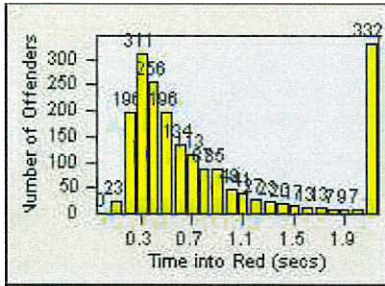

Redflex Redlight Offender Statistics

CONTRACT: Daly City
DATE FROM: 01-Jan-2015

LOCATION: DAL-JSWA-01 Junipero Serra BL/Washington ST
DATE TO: 31-Dec-2015

LANE 4

LANE TOTAL