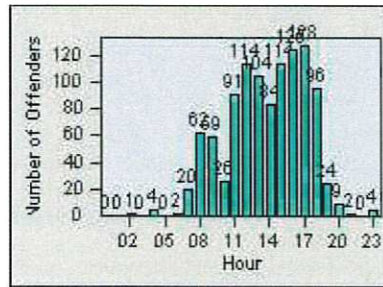

Redflex Redlight Offender Statistics

CONTRACT: Daly City

LOCATION: DAL-HIGE-01 Hickey BL/Gellert BL

DATE FROM: 01-Jan-2015

DATE TO: 31-Dec-2015

LANE 1

LANE 2

LANE 3