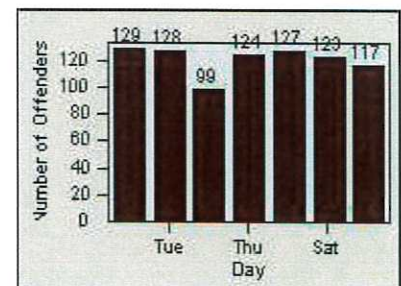

Redflex Redlight Offender Statistics

CONTRACT: Daly City

LOCATION: DAL-JDSH-01 John Daly BL/Sheffield DR

DATE FROM: 01-Jan-2015

DATE TO: 31-Dec-2015

LANE 1

LANE 2

LANE 3