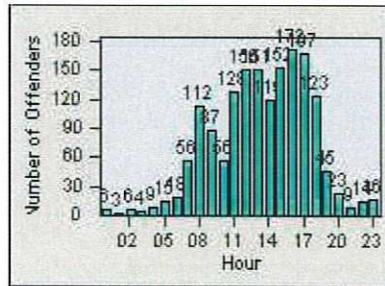

Redflex Redlight Offender Statistics

CONTRACT: Daly City LOCATION: DAL-HIGE-01 Hickey BL/Gellert BL
 DATE FROM: 01-Jan-2015 DATE TO: 31-Dec-2015

LANE 4

LANE TOTAL

Redflex Redlight Offender Statistics

CONTRACT: Daly City
 DATE FROM: 01-Jan-2015