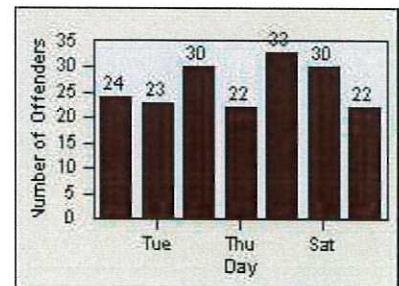

Redflex Redlight Offender Statistics

CONTRACT: Daly City
DATE FROM: 01-Jan-2015

LOCATION: DAL-JSWA-01 Junipero Serra BL/Washington ST
DATE TO: 31-Dec-2015

LANE 1

LANE 2

LANE 3