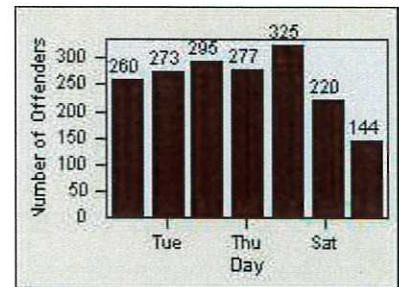

Redflex Redlight Offender Statistics

CONTRACT: Daly City
DATE FROM: 01-Jan-2015

LOCATION: DAL-SPJS-01 San Pedro/Junipero Serra
DATE TO: 31-Dec-2015

LANE 1