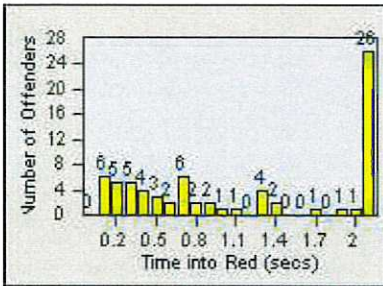

Redflex Redlight Offender Statistics

CONTRACT: Daly City

LOCATION: DAL-HIGE-01 Hickey BL/Gellert BL

DATE FROM: 01-Jan-2015

DATE TO: 31-Dec-2015

LANE 1

LANE 2

LANE 3