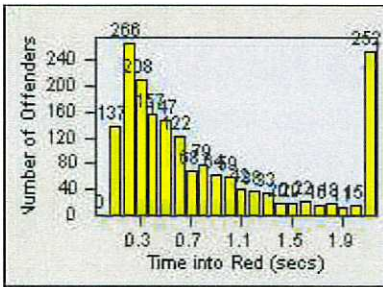

Redflex Redlight Offender Statistics

CONTRACT: Daly City
DATE FROM: 01-Jan-2015

LOCATION: DAL-SPJS-01 San Pedro/Junipero Serra
DATE TO: 31-Dec-2015

LANE 1