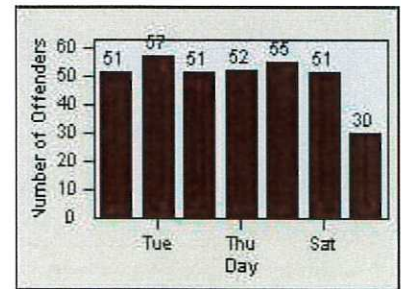

Redflex Redlight Offender Statistics

CONTRACT: Daly City   LOCATION: DAL-HIGE-01 Hickey BL/Gellert BL
DATE FROM: 01-Jan-2015   DATE TO: 31-Dec-2015

LANE 4