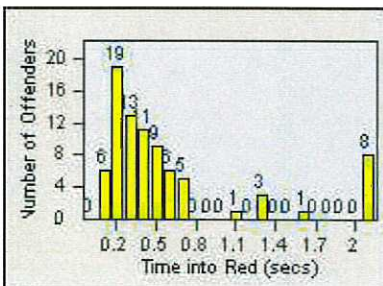

LANE 2

LANE 3

Redflex Redlight Offender Statistics

CONTRACT: Daly City **LOCATION:** DAL-JDSH-01 John Daly BL/Sheffield DR
DATE FROM: 01-Jan-2015 **DATE TO:** 31-Dec-2015

LANE 4

LANE TOTAL

Redflex Redlight Offender Statistics

CONTRACT: Daly City
 DATE FROM: 01-Jan-2015

LOCATION: DAL-SPJS-01 San Pedro/Junipero Serra
 DATE TO: 31-Dec-2015

LANE 1

LANE 2

LANE 3

Redflex Redlight Offender Statistics

CONTRACT: Daly City

LOCATION: DAL-SPJS-01 San Pedro/Junipero Serra