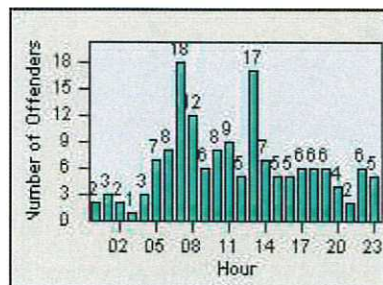

Redflex Redlight Offender Statistics

CONTRACT: Daly City

LOCATION: DAL-HIGE-01 Hickey BL/Gellert BL

DATE FROM: 01-Jan-2015

DATE TO: 31-Dec-2015

LANE 1

LANE 2

LANE 3

Redflex Redlight Offender Statistics

CONTRACT: Daly City LOCATION: DAL-HIGE-01 Hickey BL/Gellert BL
 DATE FROM: 01-Jan-2015 DATE TO: 31-Dec-2015

LANE 4

LANE TOTAL

Redflex Redlight Offender Statistics

CONTRACT: Daly City
 DATE FROM: 01-Jan-2015