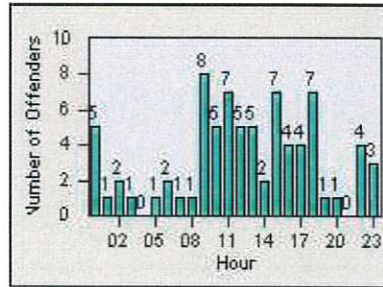

LANE 2

LANE 3

Redflex Redlight Offender Statistics

CONTRACT: Daly City **LOCATION:** DAL-JDSH-01 John Daly BL/Sheffield DR
DATE FROM: 01-Jan-2015 **DATE TO:** 31-Dec-2015

LANE 4

LANE TOTAL

Redflex Redlight Offender Statistics