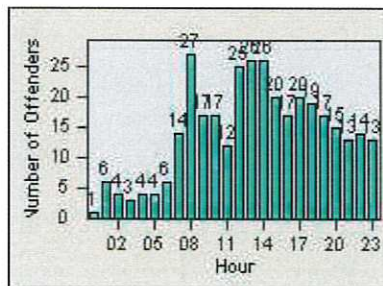

LANE 2

LANE 3

Redflex Redlight Offender Statistics

CONTRACT: Daly City **LOCATION:** DAL-JDSH-01 John Daly BL/Sheffield DR
DATE FROM: 01-Jan-2015 **DATE TO:** 31-Dec-2015

LANE 4

LANE TOTAL

Redflex Redlight Offender Statistics

CONTRACT: Daly City
 DATE FROM: 01-Jan-2015

LOCATION: DAL-SPJS-01 San Pedro/Junipero Serra
 DATE TO: 31-Dec-2015

LANE 1

LANE 2

LANE 3

Redflex Redlight Offender Statistics

CONTRACT: Daly City

LOCATION: DAL-SPJS-01 San Pedro/Junipero Serra

DATE FROM: 01-Jan-2015

DATE TO: 31-Dec-2015

LANE 4

LANE TOTAL