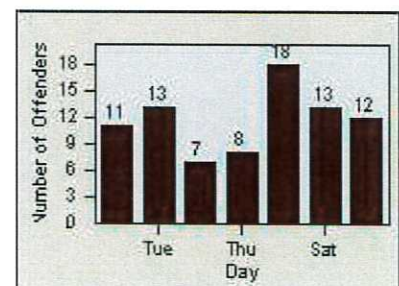

CONTRACT: Daly City
 DATE FROM: 01-Jan-2015

LOCATION: DAL-SPJS-01 San Pedro/Junipero Serra
 DATE TO: 31-Dec-2015

LANE 1

LANE 2

LANE 3

Redflex Redlight Offender Statistics

CONTRACT: Daly City

LOCATION: DAL-SPJS-01 San Pedro/Junipero Serra