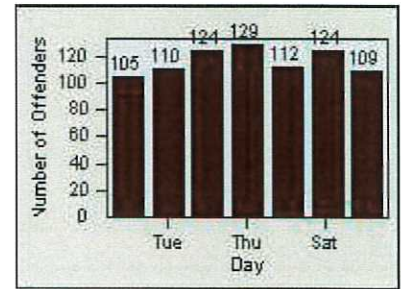

Redflex Redlight Offender Statistics

CONTRACT: Daly City
DATE FROM: 01-Jan-2015

LOCATION: DAL-JSWA-01 Junipero Serra BL/Washington ST
DATE TO: 31-Dec-2015

LANE 4