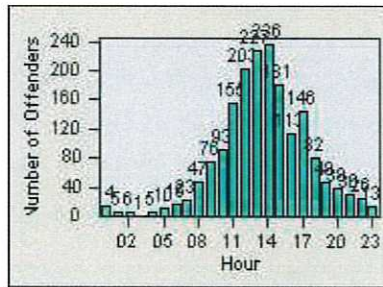

Redflex Redlight Offender Statistics

CONTRACT: Daly City
DATE FROM: 01-Jan-2015

LOCATION: DAL-SPJS-01 San Pedro/Junipero Serra
DATE TO: 31-Dec-2015

LANE 1