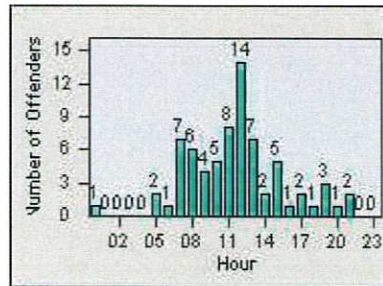

Redflex Redlight Offender Statistics

CONTRACT: Daly City

LOCATION: DAL-HIGE-01 Hickey BL/Gellert BL

DATE FROM: 01-Jan-2015

DATE TO: 31-Dec-2015

LANE 1

LANE 2

LANE 3

Redflex Redlight Offender Statistics

CONTRACT: Daly City LOCATION: DAL-HIGE-01 Hickey BL/Gellert BL
 DATE FROM: 01-Jan-2015 DATE TO: 31-Dec-2015

LANE 4

LANE TOTAL

Redflex Redlight Offender Statistics

CONTRACT: Daly City
 DATE FROM: 01-Jan-2015