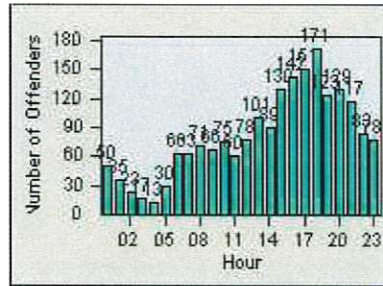

Redflex Redlight Offender Statistics

CONTRACT: Daly City
DATE FROM: 01-Jan-2015

LOCATION: DAL-JSWA-01 Junipero Serra BL/Washington ST
DATE TO: 31-Dec-2015

LANE 4

LANE TOTAL