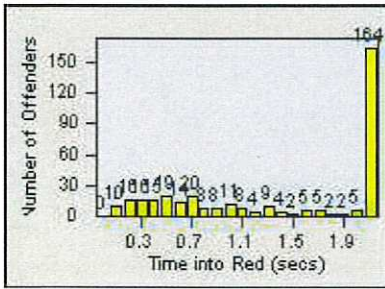

Redflex Redlight Offender Statistics

CONTRACT: Daly City   LOCATION: DAL-HIGE-01 Hickey BL/Gellert BL
DATE FROM: 01-Jan-2015   DATE TO: 31-Dec-2015

LANE 4