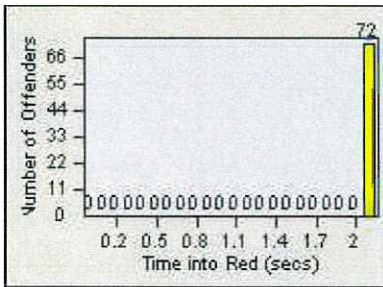

LANE 4

LANE TOTAL

Redflex Redlight Offender Statistics

CONTRACT: Daly City

LOCATION: DAL-JDSH-01 John Daly BL/Sheffield DR

DATE FROM: 01-Jan-2015

DATE TO: 31-Dec-2015

LANE 1