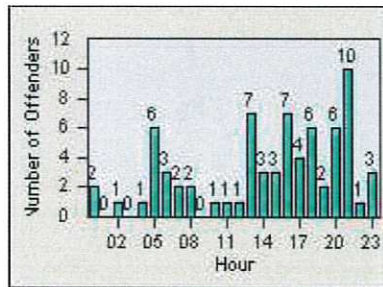

LANE 4

LANE TOTAL

Redflex Redlight Offender Statistics

CONTRACT: Daly City

LOCATION: DAL-JDSH-01 John Daly BL/Sheffield DR

DATE FROM: 01-Jan-2015

DATE TO: 31-Dec-2015

LANE 1