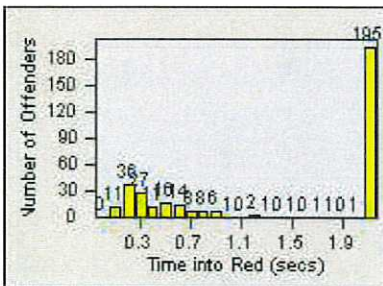

CONTRACT: Daly City
 DATE FROM: 01-Jan-2015

LOCATION: DAL-SPJS-01 San Pedro/Junipero Serra
 DATE TO: 31-Dec-2015

LANE 1

LANE 2

LANE 3

Redflex Redlight Offender Statistics

CONTRACT: Daly City

LOCATION: DAL-SPJS-01 San Pedro/Junipero Serra