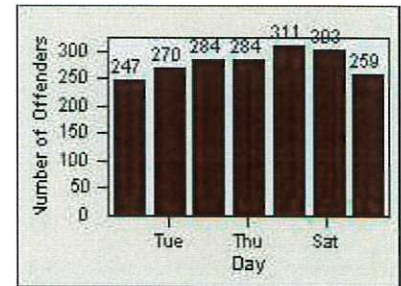

Redflex Redlight Offender Statistics

CONTRACT: Daly City
DATE FROM: 01-Jan-2015

LOCATION: DAL-JSWA-01 Junipero Serra BL/Washington ST
DATE TO: 31-Dec-2015

LANE 4

LANE TOTAL