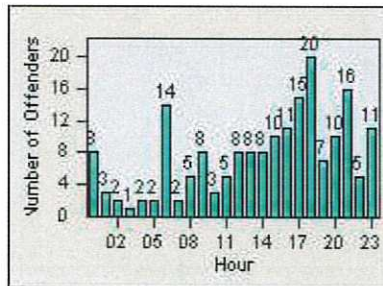

Redflex Redlight Offender Statistics

CONTRACT: Daly City
DATE FROM: 01-Jan-2015

LOCATION: DAL-JSWA-01 Junipero Serra BL/Washington ST
DATE TO: 31-Dec-2015

LANE 1

LANE 2

LANE 3