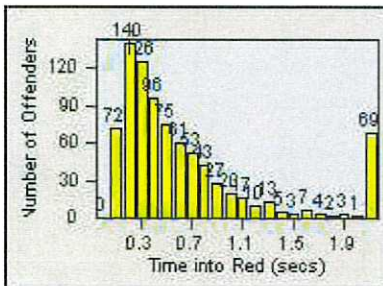

Redflex Redlight Offender Statistics

CONTRACT: Daly City

LOCATION: DAL-JDSH-01 John Daly BL/Sheffield DR

DATE FROM: 01-Jan-2015

DATE TO: 31-Dec-2015

LANE 1

LANE 2

LANE 3