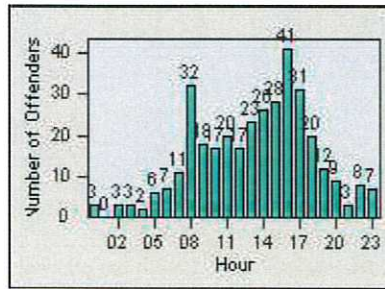

Redflex Redlight Offender Statistics

CONTRACT: Daly City   LOCATION: DAL-HIGE-01 Hickey BL/Gellert BL
DATE FROM: 01-Jan-2015   DATE TO: 31-Dec-2015

LANE 4