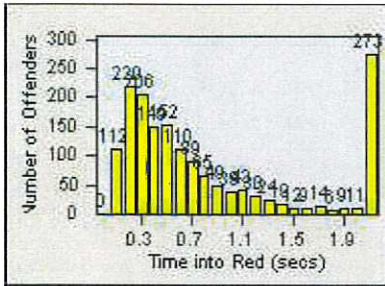

Redflex Redlight Offender Statistics

CONTRACT: Daly City LOCATION: DAL-HIGE-01 Hickey BL/Gellert BL
 DATE FROM: 01-Jan-2015 DATE TO: 31-Dec-2015

LANE 4

LANE TOTAL

Redflex Redlight Offender Statistics

CONTRACT: Daly City
 DATE FROM: 01-Jan-2015