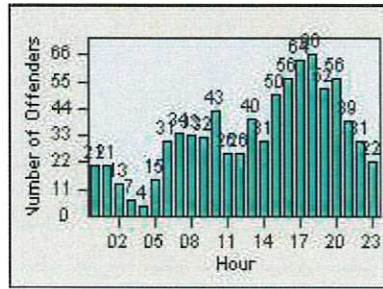

Redflex Redlight Offender Statistics

CONTRACT: Daly City
DATE FROM: 01-Jan-2015

LOCATION: DAL-JSWA-01 Junipero Serra BL/Washington ST
DATE TO: 31-Dec-2015

LANE 4