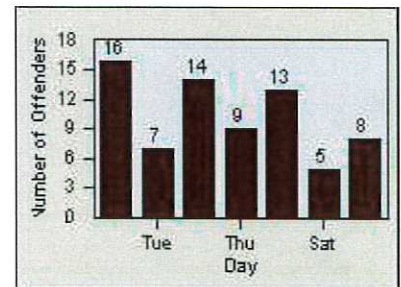

LANE 4

LANE TOTAL

Redflex Redlight Offender Statistics

CONTRACT: Daly City

LOCATION: DAL-JDSH-01 John Daly BL/Sheffield DR

DATE FROM: 01-Jan-2015

DATE TO: 31-Dec-2015

LANE 1