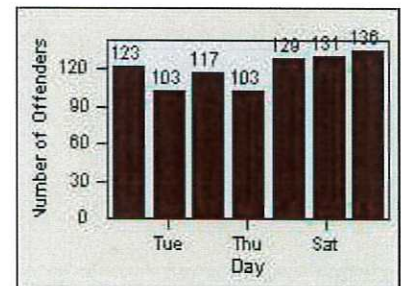

Redflex Redlight Offender Statistics

CONTRACT: Daly City

LOCATION: DAL-JDSH-01 John Daly BL/Sheffield DR

DATE FROM: 01-Jan-2015

DATE TO: 31-Dec-2015

LANE 1

LANE 2

LANE 3