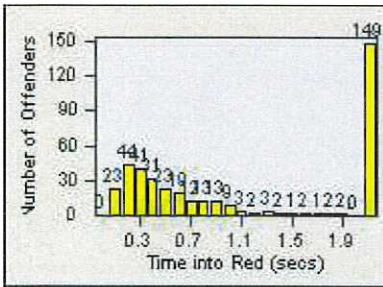

Redflex Redlight Offender Statistics

CONTRACT: Daly City
DATE FROM: 01-Jan-2015

LOCATION: DAL-JSWA-01 Junipero Serra BL/Washington ST
DATE TO: 31-Dec-2015

LANE 1