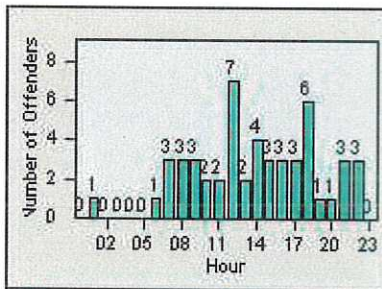

DATE FROM: 01-Apr-2019

DATE TO: 30-Apr-2019

LANE 4

LANE TOTAL

Redflex Redlight Offender Statistics

CONTRACT: Daly City

LOCATION: DAL-SPJS-01 San Pedro/Junipero Serra

DATE FROM: 01-Apr-2019

DATE TO: 30-Apr-2019

LANE 1

LANE 2

LANE 3

Redflex Redlight Offender Statistics

CONTRACT: Daly City LOCATION: DAL-SPJS-01 San Pedro/Junipero Serra
 DATE FROM: 01-Apr-2019 DATE TO: 30-Apr-2019

LANE 4

LANE TOTAL