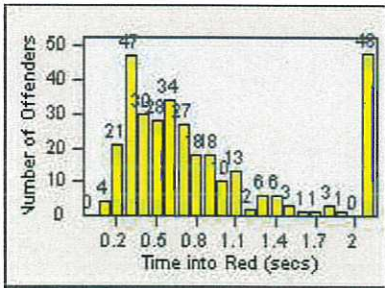

DATE FROM: 01-Apr-2019

DATE TO: 30-Apr-2019

LANE 4

LANE TOTAL

Redflex Redlight Offender Statistics

CONTRACT: Daly City

LOCATION: DAL-SPJS-01 San Pedro/Junipero Serra

DATE FROM: 01-Apr-2019

DATE TO: 30-Apr-2019

LANE 1

LANE 2

LANE 3

Redflex Redlight Offender Statistics

CONTRACT: Daly City LOCATION: DAL-SPJS-01 San Pedro/Junipero Serra
 DATE FROM: 01-Apr-2019 DATE TO: 30-Apr-2019

LANE 4

LANE TOTAL