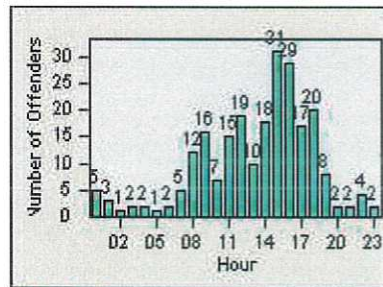

Redflex Redlight Offender Statistics

CONTRACT: Daly City

LOCATION: DAL-HIGE-01 Hickey BL/Gellert BL

DATE FROM: 01-Apr-2019

DATE TO: 30-Apr-2019

LANE 4

LANE TOTAL

Redflex Redlight Offender Statistics