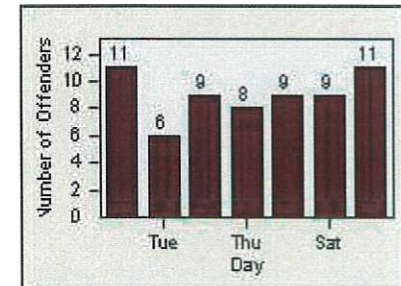

CONTRACT: Daly City

LOCATION: DAL-JDSH-01 John Daly BL/Sheffield DR

DATE FROM: 01-Apr-2019

DATE TO: 30-Apr-2019

LANE 1

LANE 2

LANE 3

Redflex Redlight Offender Statistics