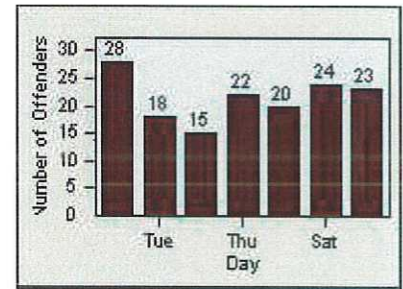

CONTRACT: Daly City

LOCATION: DAL-JDSH-01 John Daly BL/Sheffield DR

DATE FROM: 01-Apr-2019

DATE TO: 30-Apr-2019

LANE 4

LANE TOTAL

Redflex Redlight Offender Statistics

CONTRACT: Daly City
 DATE FROM: 01-Apr-2019