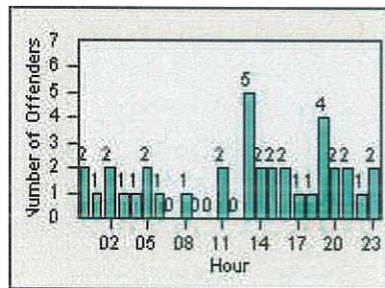

Redflex Redlight Offender Statistics

CONTRACT: Daly City
DATE FROM: 01-Apr-2019

LOCATION: DAL-JSWA-01 Junipero Serra BL/Washington ST
DATE TO: 30-Apr-2019

LANE 1

LANE 2