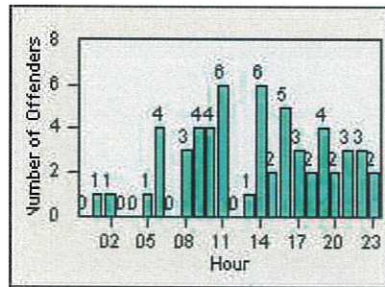

Redflex Redlight Offender Statistics

CONTRACT: Daly City
DATE FROM: 01-Apr-2019

LOCATION: DAL-JSWA-01 Junipero Serra BL/Washington ST
DATE TO: 30-Apr-2019

LANE 1