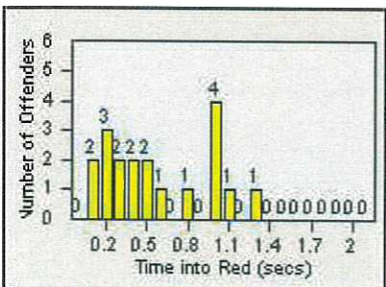

DATE FROM: 01-Apr-2019

DATE TO: 30-Apr-2019

LANE 4

LANE TOTAL

Redflex Redlight Offender Statistics

CONTRACT: Daly City

LOCATION: DAL-SPJS-01 San Pedro/Junipero Serra

DATE FROM: 01-Apr-2019

DATE TO: 30-Apr-2019

LANE 1

LANE 2

LANE 3

Redflex Redlight Offender Statistics

CONTRACT: Daly City LOCATION: DAL-SPJS-01 San Pedro/Junipero Serra
 DATE FROM: 01-Apr-2019 DATE TO: 30-Apr-2019

LANE 4

LANE TOTAL