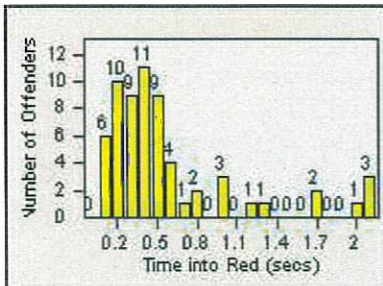

CONTRACT: Daly City

LOCATION: DAL-JDSH-01 John Daly BL/Sheffield DR

DATE FROM: 01-Apr-2019

DATE TO: 30-Apr-2019

LANE 1

LANE 2

LANE 3

Redflex Redlight Offender Statistics