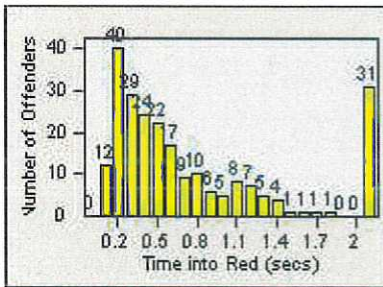

Redflex Redlight Offender Statistics

CONTRACT: Daly City

LOCATION: DAL-HIGE-01 Hickey BL/Gellert BL

DATE FROM: 01-Apr-2019

DATE TO: 30-Apr-2019

LANE 4

LANE TOTAL

Redflex Redlight Offender Statistics