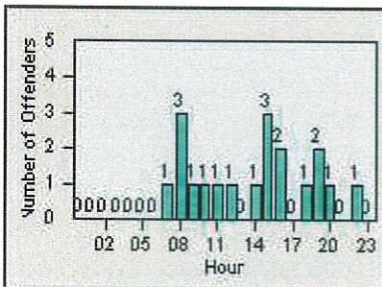

DATE TO: 30-Apr-2019

LANE 1

LANE 2

LANE 3

Redflex Redlight Offender Statistics

CONTRACT: Daly City LOCATION: DAL-SPJS-01 San Pedro/Junipero Serra
 DATE FROM: 01-Apr-2019 DATE TO: 30-Apr-2019

LANE 4

LANE TOTAL