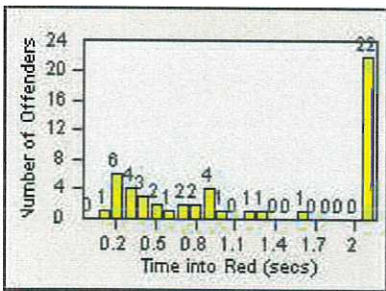

DATE FROM: 01-Apr-2019

DATE TO: 30-Apr-2019

LANE 4

LANE TOTAL

Redflex Redlight Offender Statistics

CONTRACT: Daly City

LOCATION: DAL-SPJS-01 San Pedro/Junipero Serra

DATE FROM: 01-Apr-2019

DATE TO: 30-Apr-2019

LANE 1

LANE 2

LANE 3

Redflex Redlight Offender Statistics

CONTRACT: Daly City LOCATION: DAL-SPJS-01 San Pedro/Junipero Serra
 DATE FROM: 01-Apr-2019 DATE TO: 30-Apr-2019

LANE 4

LANE TOTAL