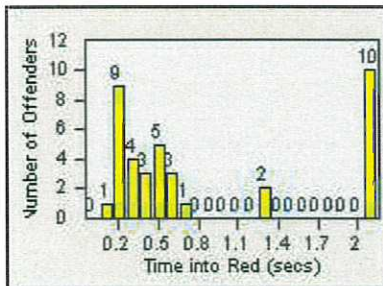

Redflex Redlight Offender Statistics

CONTRACT: Daly City

LOCATION: DAL-HIGE-01 Hickey BL/Gellert BL

DATE FROM: 01-Apr-2019

DATE TO: 30-Apr-2019

LANE 1

LANE 2

LANE 3