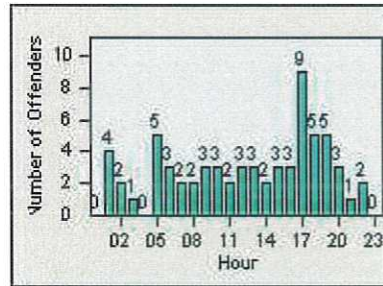

CONTRACT: Daly City

LOCATION: DAL-JDSH-01 John Daly BL/Sheffield DR

DATE FROM: 01-Apr-2019

DATE TO: 30-Apr-2019

LANE 1

LANE 2

LANE 3

Redflex Redlight Offender Statistics

CONTRACT: Daly City

LOCATION: DAL-JDSH-01 John Daly BL/Sheffield DR

DATE FROM: 01-Apr-2019

DATE TO: 30-Apr-2019

LANE 4

LANE TOTAL

Redflex Redlight Offender Statistics

CONTRACT: Daly City
 DATE FROM: 01-Apr-2019