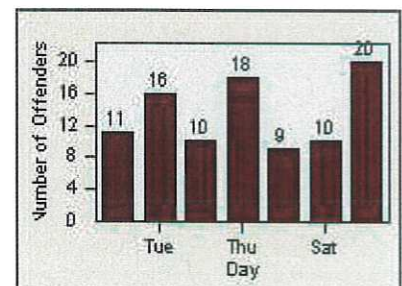

LOCATION: DAL-JSWA-01 Junipero Serra BL/Washington ST
 DATE TO: 30-Apr-2019

LANE 1

LANE 2

LANE 3

Redflex Redlight Offender Statistics

CONTRACT: Daly City

LOCATION: DAL-JSWA-01 Junipero Serra BL/Washington ST