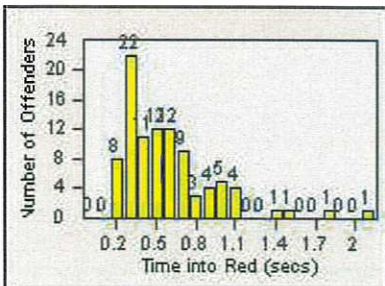

LOCATION: DAL-JSWA-01 Junipero Serra BL/Washington ST
 DATE TO: 30-Apr-2019

LANE 1

LANE 2

LANE 3

Redflex Redlight Offender Statistics

CONTRACT: Daly City

LOCATION: DAL-JSWA-01 Junipero Serra BL/Washington ST