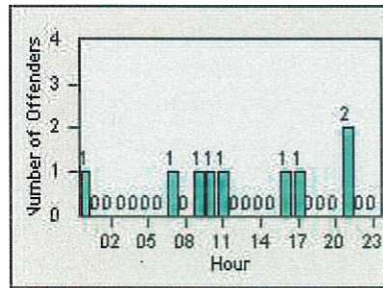

Redflex Redlight Offender Statistics

CONTRACT: Daly City

LOCATION: DAL-HIGE-01 Hickey BL/Gellert BL

DATE FROM: 01-Apr-2019

DATE TO: 30-Apr-2019

LANE 1

LANE 2

LANE 3

Redflex Redlight Offender Statistics

CONTRACT: Daly City

LOCATION: DAL-HIGE-01 Hickey BL/Gellert BL

DATE FROM: 01-Apr-2019

DATE TO: 30-Apr-2019

LANE 4

LANE TOTAL

Redflex Redlight Offender Statistics