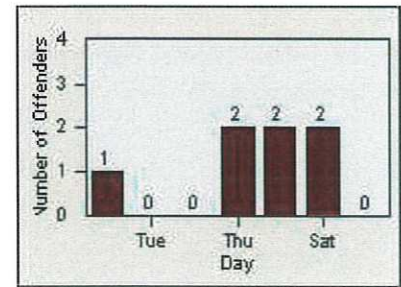

CONTRACT: Daly City

LOCATION: DAL-JDSH-01 John Daly BL/Sheffield DR

DATE FROM: 01-Apr-2019

DATE TO: 30-Apr-2019

LANE 1

LANE 2

LANE 3

Redflex Redlight Offender Statistics