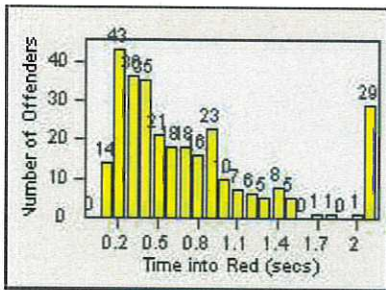

DATE FROM: 01-Apr-2019

DATE TO: 30-Apr-2019

LANE 4

LANE TOTAL

Redflex Redlight Offender Statistics

CONTRACT: Daly City

LOCATION: DAL-SPJS-01 San Pedro/Junipero Serra

DATE FROM: 01-Apr-2019

DATE TO: 30-Apr-2019

LANE 1

LANE 2

LANE 3

Redflex Redlight Offender Statistics

CONTRACT: Daly City LOCATION: DAL-SPJS-01 San Pedro/Junipero Serra
 DATE FROM: 01-Apr-2019 DATE TO: 30-Apr-2019

LANE 4

LANE TOTAL