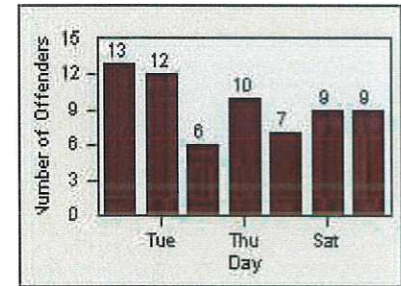

CONTRACT: Daly City

LOCATION: DAL-JDSH-01 John Daly BL/Sheffield DR

DATE FROM: 01-Apr-2019

DATE TO: 30-Apr-2019

LANE 1

LANE 2

LANE 3

Redflex Redlight Offender Statistics