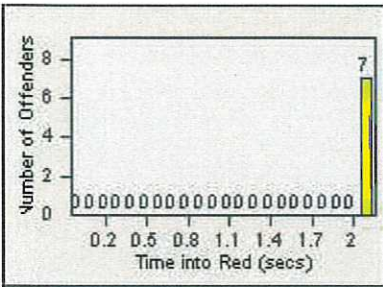

CONTRACT: Daly City

LOCATION: DAL-JDSH-01 John Daly BL/Sheffield DR

DATE FROM: 01-Apr-2019

DATE TO: 30-Apr-2019

LANE 1

LANE 2

LANE 3

Redflex Redlight Offender Statistics