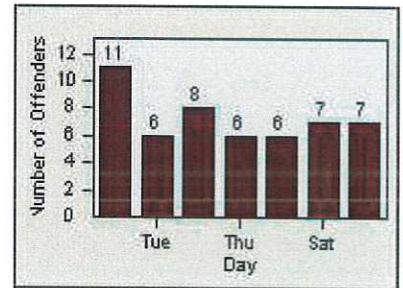

Redflex Redlight Offender Statistics

CONTRACT: Daly City

LOCATION: DAL-SPJS-01 San Pedro/Junipero Serra

DATE FROM: 01-Apr-2019

DATE TO: 30-Apr-2019

LANE 1

LANE 2

LANE 3