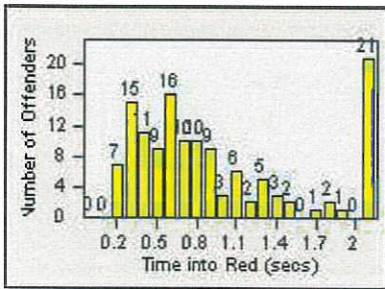

Redflex Redlight Offender Statistics

CONTRACT: Daly City

LOCATION: DAL-JSWA-01 Junipero Serra BL/Washington ST

DATE FROM: 01-Apr-2019

DATE TO: 30-Apr-2019

LANE 4