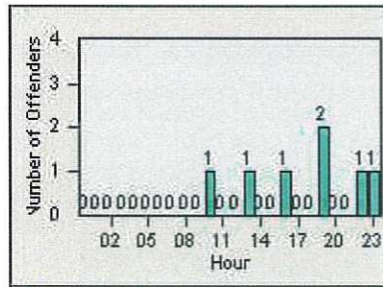

CONTRACT: Daly City

LOCATION: DAL-JDSH-01 John Daly BL/Sheffield DR

DATE FROM: 01-Apr-2019

DATE TO: 30-Apr-2019

LANE 1

LANE 2

LANE 3

Redflex Redlight Offender Statistics