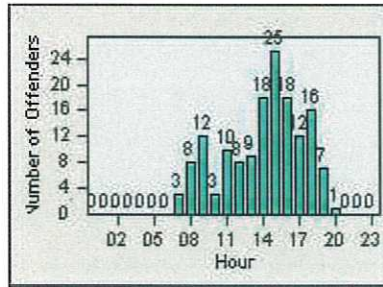

Redflex Redlight Offender Statistics

CONTRACT: Daly City

LOCATION: DAL-HIGE-01 Hickey BL/Gellert BL

DATE FROM: 01-Apr-2019

DATE TO: 30-Apr-2019

LANE 1

LANE 2

LANE 3