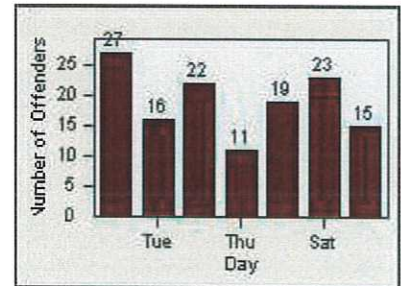

Redflex Redlight Offender Statistics

CONTRACT: Daly City

LOCATION: DAL-JSWA-01 Junipero Serra BL/Washington ST

DATE FROM: 01-Apr-2019

DATE TO: 30-Apr-2019

LANE 4