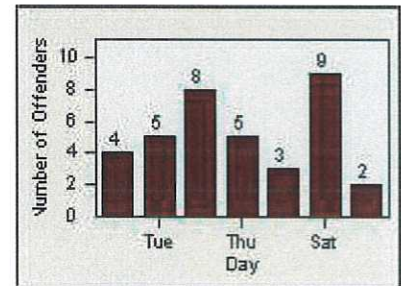

Redflex Redlight Offender Statistics

CONTRACT: Daly City

LOCATION: DAL-HIGE-01 Hickey BL/Gellert BL

DATE FROM: 01-Apr-2019

DATE TO: 30-Apr-2019

LANE 4

LANE TOTAL

Redflex Redlight Offender Statistics