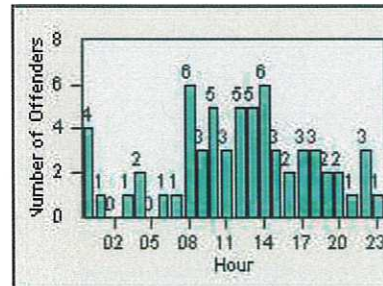

CONTRACT: Daly City

LOCATION: DAL-JDSH-01 John Daly BL/Sheffield DR

DATE FROM: 01-Apr-2019

DATE TO: 30-Apr-2019

LANE 1

LANE 2

LANE 3

Redflex Redlight Offender Statistics