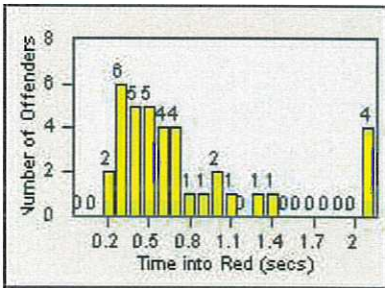

Redflex Redlight Offender Statistics

CONTRACT: Daly City
DATE FROM: 01-Apr-2019

LOCATION: DAL-JSWA-01 Junipero Serra BL/Washington ST
DATE TO: 30-Apr-2019

LANE 1

LANE 2