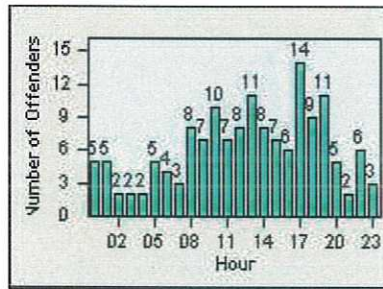

CONTRACT: Daly City

LOCATION: DAL-JDSH-01 John Daly BL/Sheffield DR

DATE FROM: 01-Apr-2019

DATE TO: 30-Apr-2019

LANE 4

LANE TOTAL

Redflex Redlight Offender Statistics

CONTRACT: Daly City
 DATE FROM: 01-Apr-2019