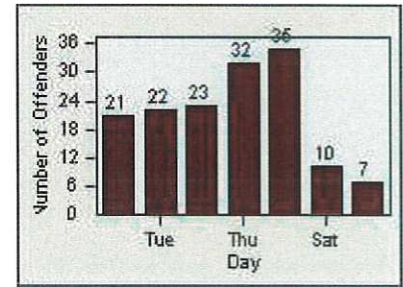

Redflex Redlight Offender Statistics

CONTRACT: Daly City

LOCATION: DAL-HIGE-01 Hickey BL/Gellert BL

DATE FROM: 01-Apr-2019

DATE TO: 30-Apr-2019

LANE 1

LANE 2

LANE 3