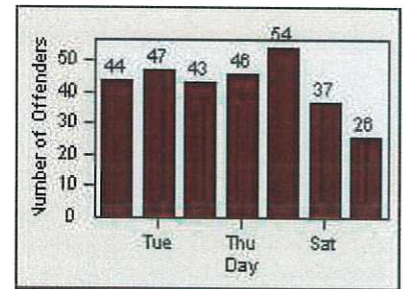

Redflex Redlight Offender Statistics

CONTRACT: Daly City

LOCATION: DAL-SPJS-01 San Pedro/Junipero Serra

DATE FROM: 01-Apr-2019

DATE TO: 30-Apr-2019

LANE 1