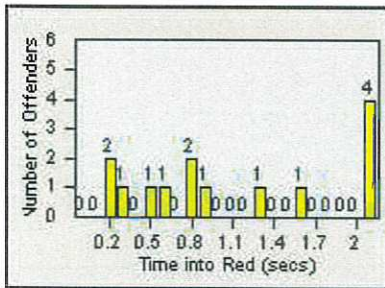

CONTRACT: Daly City

LOCATION: DAL-JDSH-01 John Daly BL/Sheffield DR

DATE FROM: 01-Apr-2019

DATE TO: 30-Apr-2019

LANE 4

LANE TOTAL

Redflex Redlight Offender Statistics

CONTRACT: Daly City
 DATE FROM: 01-Apr-2019