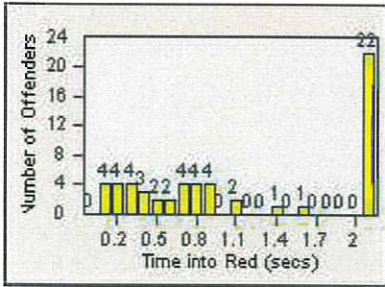

Redflex Redlight Offender Statistics

CONTRACT: Daly City
DATE FROM: 01-Apr-2019

LOCATION: DAL-JSWA-01 Junipero Serra BL/Washington ST
DATE TO: 30-Apr-2019

LANE 1