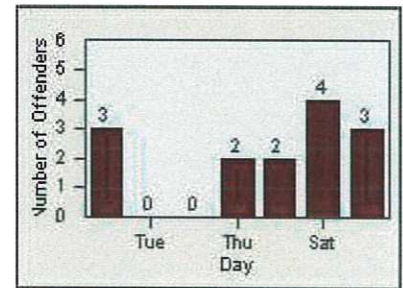

CONTRACT: Daly City

LOCATION: DAL-JDSH-01 John Daly BL/Sheffield DR

DATE FROM: 01-Apr-2019

DATE TO: 30-Apr-2019

LANE 4

LANE TOTAL

Redflex Redlight Offender Statistics

CONTRACT: Daly City
 DATE FROM: 01-Apr-2019