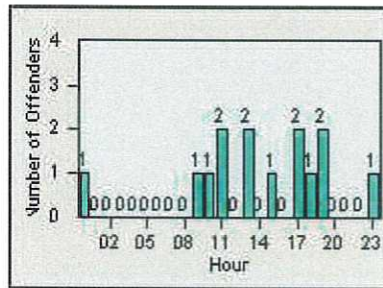

CONTRACT: Daly City

LOCATION: DAL-JDSH-01 John Daly BL/Sheffield DR

DATE FROM: 01-Apr-2019

DATE TO: 30-Apr-2019

LANE 4

LANE TOTAL

Redflex Redlight Offender Statistics

CONTRACT: Daly City
 DATE FROM: 01-Apr-2019