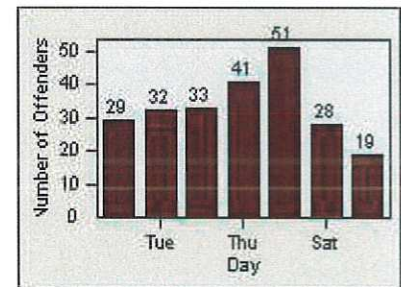

Redflex Redlight Offender Statistics

CONTRACT: Daly City

LOCATION: DAL-HIGE-01 Hickey BL/Gellert BL

DATE FROM: 01-Apr-2019

DATE TO: 30-Apr-2019

LANE 4

LANE TOTAL

Redflex Redlight Offender Statistics