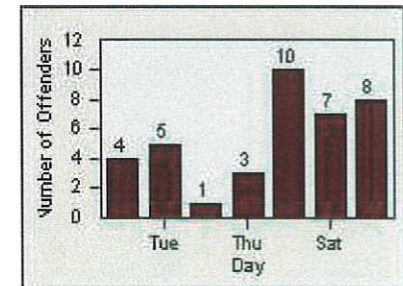

Redflex Redlight Offender Statistics

CONTRACT: Daly City

LOCATION: DAL-HIGE-01 Hickey BL/Gellert BL

DATE FROM: 01-Apr-2019

DATE TO: 30-Apr-2019

LANE 1

LANE 2

LANE 3