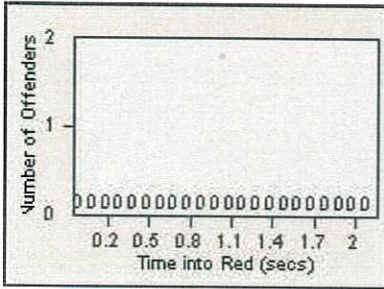

DATE FROM: 01-Apr-2019

DATE TO: 30-Apr-2019

LANE 4

LANE TOTAL

Redflex Redlight Offender Statistics

CONTRACT: Daly City

LOCATION: DAL-SPJS-01 San Pedro/Junipero Serra

DATE FROM: 01-Apr-2019

DATE TO: 30-Apr-2019

LANE 1

LANE 2

LANE 3

Redflex Redlight Offender Statistics

CONTRACT: Daly City LOCATION: DAL-SPJS-01 San Pedro/Junipero Serra
 DATE FROM: 01-Apr-2019 DATE TO: 30-Apr-2019

LANE 4

LANE TOTAL