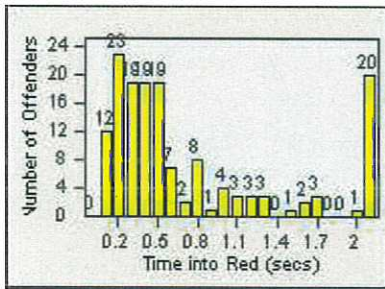

CONTRACT: Daly City

LOCATION: DAL-JDSH-01 John Daly BL/Sheffield DR

DATE FROM: 01-Apr-2019

DATE TO: 30-Apr-2019

LANE 4

LANE TOTAL

Redflex Redlight Offender Statistics

CONTRACT: Daly City
 DATE FROM: 01-Apr-2019