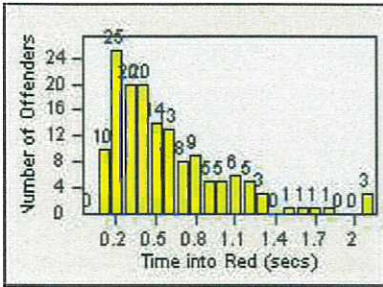

Redflex Redlight Offender Statistics

CONTRACT: Daly City

LOCATION: DAL-HIGE-01 Hickey BL/Gellert BL

DATE FROM: 01-Apr-2019

DATE TO: 30-Apr-2019

LANE 1

LANE 2

LANE 3