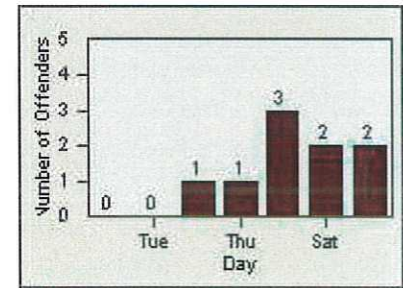

Redflex Redlight Offender Statistics

CONTRACT: Daly City

LOCATION: DAL-HIGE-01 Hickey BL/Gellert BL

DATE FROM: 01-Apr-2019

DATE TO: 30-Apr-2019

LANE 1

LANE 2

LANE 3