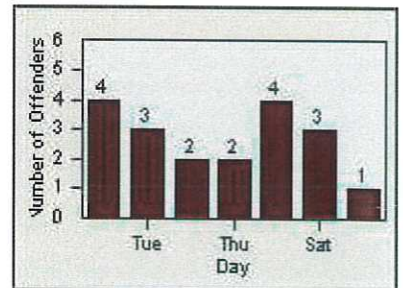

DATE TO: 30-Apr-2019

LANE 1

LANE 2

LANE 3

Redflex Redlight Offender Statistics

CONTRACT: Daly City LOCATION: DAL-SPJS-01 San Pedro/Junipero Serra
 DATE FROM: 01-Apr-2019 DATE TO: 30-Apr-2019

LANE 4

LANE TOTAL