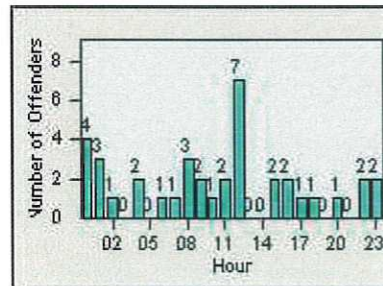

Redflex Redlight Offender Statistics

CONTRACT: Daly City

LOCATION: DAL-HIGE-01 Hickey BL/Gellert BL

DATE FROM: 01-Apr-2019

DATE TO: 30-Apr-2019

LANE 1

LANE 2

LANE 3

Redflex Redlight Offender Statistics

CONTRACT: Daly City

LOCATION: DAL-HIGE-01 Hickey BL/Gellert BL

DATE FROM: 01-Apr-2019

DATE TO: 30-Apr-2019

LANE 4

LANE TOTAL

Redflex Redlight Offender Statistics