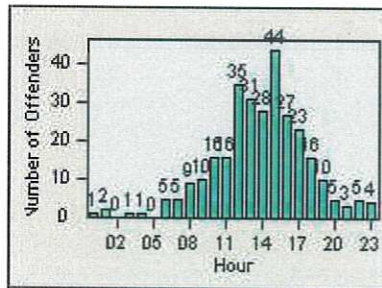

DATE FROM: 01-Apr-2019

DATE TO: 30-Apr-2019

LANE 4

LANE TOTAL

Redflex Redlight Offender Statistics

CONTRACT: Daly City

LOCATION: DAL-SPJS-01 San Pedro/Junipero Serra

DATE FROM: 01-Apr-2019

DATE TO: 30-Apr-2019

LANE 1

LANE 2

LANE 3

Redflex Redlight Offender Statistics

CONTRACT: Daly City LOCATION: DAL-SPJS-01 San Pedro/Junipero Serra
 DATE FROM: 01-Apr-2019 DATE TO: 30-Apr-2019

LANE 4

LANE TOTAL