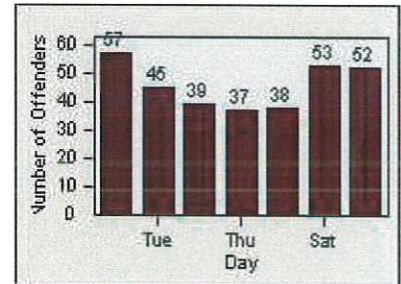

DATE FROM: 01-Apr-2019

DATE TO: 30-Apr-2019

LANE 4

LANE TOTAL

Redflex Redlight Offender Statistics

CONTRACT: Daly City

LOCATION: DAL-SPJS-01 San Pedro/Junipero Serra

DATE FROM: 01-Apr-2019

DATE TO: 30-Apr-2019

LANE 1

LANE 2

LANE 3

Redflex Redlight Offender Statistics

CONTRACT: Daly City LOCATION: DAL-SPJS-01 San Pedro/Junipero Serra
 DATE FROM: 01-Apr-2019 DATE TO: 30-Apr-2019

LANE 4

LANE TOTAL