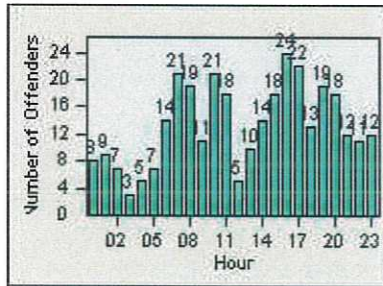

DATE FROM: 01-Apr-2019

DATE TO: 30-Apr-2019

LANE 4

LANE TOTAL

Redflex Redlight Offender Statistics

CONTRACT: Daly City

LOCATION: DAL-SPJS-01 San Pedro/Junipero Serra

DATE FROM: 01-Apr-2019

DATE TO: 30-Apr-2019

LANE 1

LANE 2

LANE 3

Redflex Redlight Offender Statistics

CONTRACT: Daly City LOCATION: DAL-SPJS-01 San Pedro/Junipero Serra
 DATE FROM: 01-Apr-2019 DATE TO: 30-Apr-2019

LANE 4

LANE TOTAL