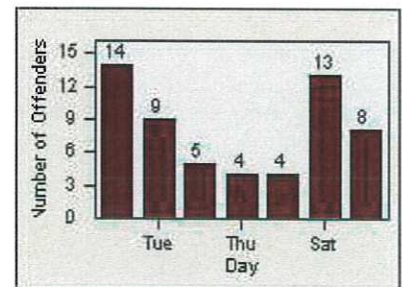

Redflex Redlight Offender Statistics

CONTRACT: Daly City
DATE FROM: 01-Apr-2019

LOCATION: DAL-JSWA-01 Junipero Serra BL/Washington ST
DATE TO: 30-Apr-2019

LANE 1