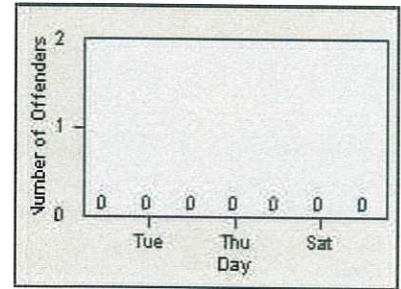

DATE TO: 30-Apr-2019

LANE 1

LANE 2

LANE 3

Redflex Redlight Offender Statistics

CONTRACT: Daly City LOCATION: DAL-SPJS-01 San Pedro/Junipero Serra
 DATE FROM: 01-Apr-2019 DATE TO: 30-Apr-2019

LANE 4

LANE TOTAL