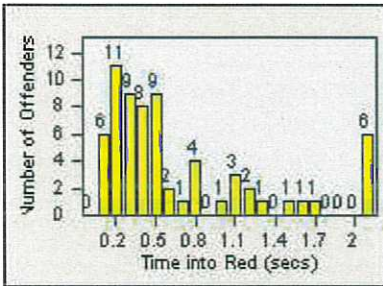

CONTRACT: Daly City

LOCATION: DAL-JDSH-01 John Daly BL/Sheffield DR

DATE FROM: 01-Apr-2019

DATE TO: 30-Apr-2019

LANE 1

LANE 2

LANE 3

Redflex Redlight Offender Statistics