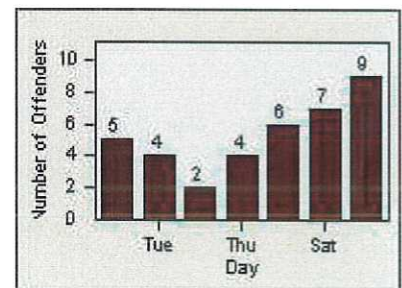

Redflex Redlight Offender Statistics

CONTRACT: Daly City
DATE FROM: 01-Apr-2019

LOCATION: DAL-JSWA-01 Junipero Serra BL/Washington ST
DATE TO: 30-Apr-2019

LANE 1

LANE 2