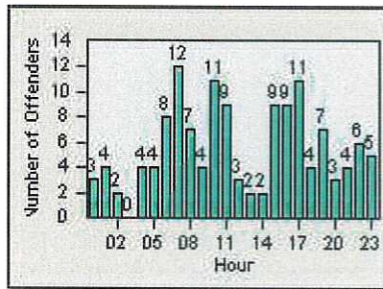

LOCATION: DAL-JSWA-01 Junipero Serra BL/Washington ST
 DATE TO: 30-Apr-2019

LANE 1

LANE 2

LANE 3

Redflex Redlight Offender Statistics

CONTRACT: Daly City

LOCATION: DAL-JSWA-01 Junipero Serra BL/Washington ST

DATE FROM: 01-Apr-2019

DATE TO: 30-Apr-2019

LANE 4

LANE TOTAL

Redflex Redlight Offender Statistics

CONTRACT: Daly City

LOCATION: DAL-SPJS-01 San Pedro/Junipero Serra

DATE FROM: 01-Apr-2019