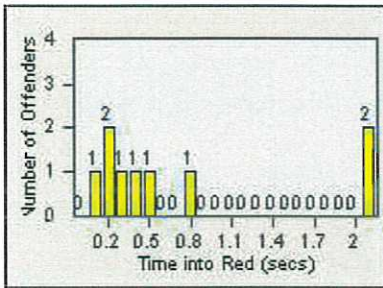

Redflex Redlight Offender Statistics

CONTRACT: Daly City

LOCATION: DAL-HIGE-01 Hickey BL/Gellert BL

DATE FROM: 01-Apr-2019

DATE TO: 30-Apr-2019

LANE 1

LANE 2

LANE 3