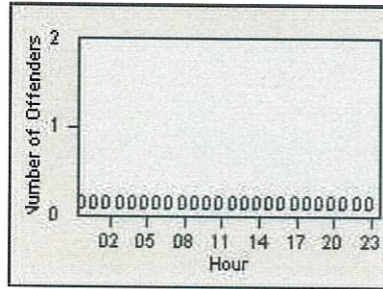

DATE FROM: 01-Apr-2019

DATE TO: 30-Apr-2019

LANE 4

LANE TOTAL

Redflex Redlight Offender Statistics

CONTRACT: Daly City

LOCATION: DAL-SPJS-01 San Pedro/Junipero Serra

DATE FROM: 01-Apr-2019

DATE TO: 30-Apr-2019

LANE 1

LANE 2

LANE 3

Redflex Redlight Offender Statistics

CONTRACT: Daly City LOCATION: DAL-SPJS-01 San Pedro/Junipero Serra
 DATE FROM: 01-Apr-2019 DATE TO: 30-Apr-2019

LANE 4

LANE TOTAL