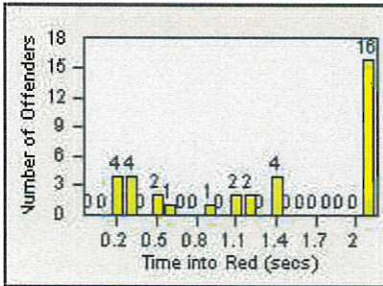

Redflex Redlight Offender Statistics

CONTRACT: Daly City

LOCATION: DAL-HIGE-01 Hickey BL/Gellert BL

DATE FROM: 01-Apr-2019

DATE TO: 30-Apr-2019

LANE 4

LANE TOTAL

Redflex Redlight Offender Statistics