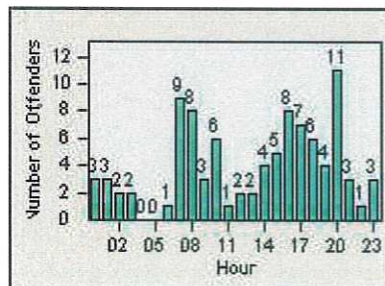

LOCATION: DAL-JSWA-01 Junipero Serra BL/Washington ST
 DATE TO: 30-Apr-2019

LANE 1

LANE 2

LANE 3

Redflex Redlight Offender Statistics

CONTRACT: Daly City

LOCATION: DAL-JSWA-01 Junipero Serra BL/Washington ST