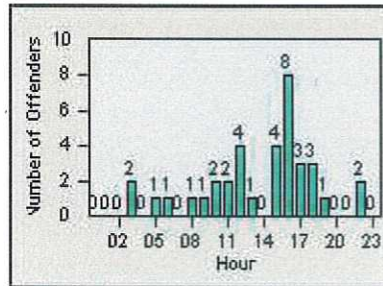

Redflex Redlight Offender Statistics

CONTRACT: Daly City

LOCATION: DAL-HIGE-01 Hickey BL/Gellert BL

DATE FROM: 01-Apr-2019

DATE TO: 30-Apr-2019

LANE 4

LANE TOTAL

Redflex Redlight Offender Statistics