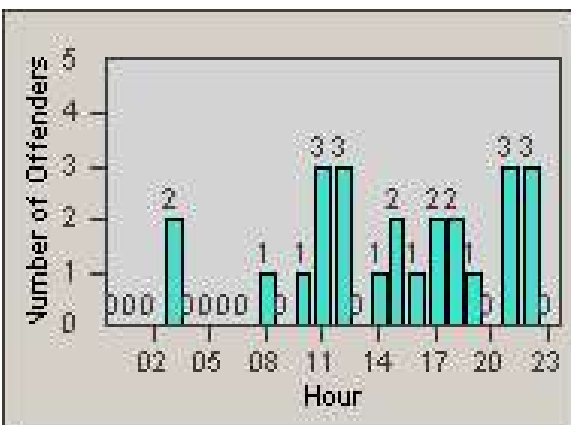

Redflex Redlight Offender Statistics

CONTRACT: Daly City
 DATE FROM: 1/Jul/2009

LOCATION: DAL-SPJS-01 San Pedro and Junipero Serra
 DATE TO: 31/Jul/2009

LANE 1

LANE 2

LANE 3

Redflex Redlight Offender Statistics

CONTRACT: Daly City
 DATE FROM: 1/Jul/2009

LOCATION: DAL-SPJS-01 San Pedro and Junipero Serra
 DATE TO: 31/Jul/2009

LANE 4

LANE TOTAL

Redflex Redlight Offender Statistics

CONTRACT: Daly City
 DATE FROM: 1/Jul/2009