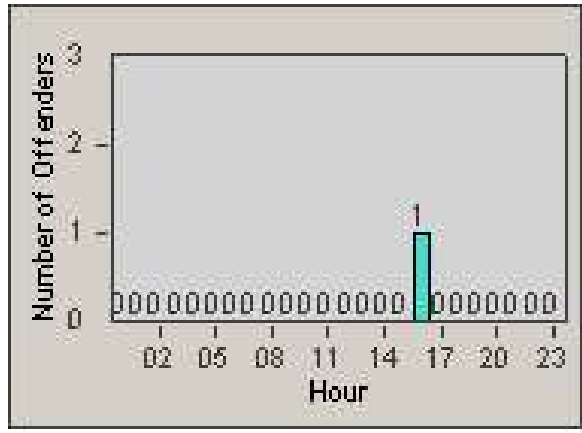

Redflex Redlight Offender Statistics

CONTRACT: Daly City
 DATE FROM: 1/Jul/2009

LOCATION: DAL-SPJS-01 San Pedro and Junipero Serra
 DATE TO: 31/Jul/2009

LANE 1

LANE 2

LANE 3

Redflex Redlight Offender Statistics

CONTRACT: Daly City
 DATE FROM: 1/Jul/2009

LOCATION: DAL-SPJS-01 San Pedro and Junipero Serra
 DATE TO: 31/Jul/2009

LANE 4

LANE TOTAL

Redflex Redlight Offender Statistics

CONTRACT: Daly City
 DATE FROM: 1/Jul/2009