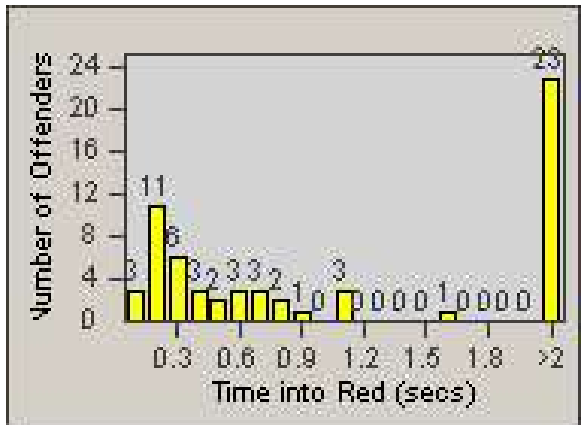

Redflex Redlight Offender Statistics

CONTRACT: Daly City
 DATE FROM: 1/Jul/2009

LOCATION: DAL-SPJS-01 San Pedro and Junipero Serra
 DATE TO: 31/Jul/2009

LANE 1

LANE 2

LANE 3

Redflex Redlight Offender Statistics

CONTRACT: Daly City
 DATE FROM: 1/Jul/2009

LOCATION: DAL-SPJS-01 San Pedro and Junipero Serra
 DATE TO: 31/Jul/2009

LANE 4

LANE TOTAL

Redflex Redlight Offender Statistics

CONTRACT: Daly City
 DATE FROM: 1/Jul/2009