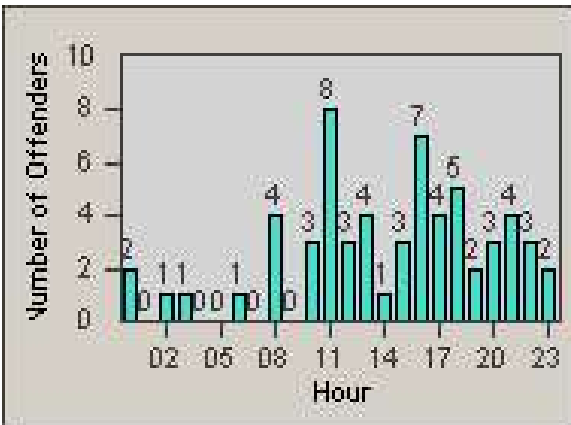

Redflex Redlight Offender Statistics

CONTRACT: Daly City
 DATE FROM: 1/Jul/2009

LOCATION: DAL-SPJS-01 San Pedro and Junipero Serra
 DATE TO: 31/Jul/2009

LANE 1

LANE 2

LANE 3

Redflex Redlight Offender Statistics

CONTRACT: Daly City
 DATE FROM: 1/Jul/2009

LOCATION: DAL-SPJS-01 San Pedro and Junipero Serra
 DATE TO: 31/Jul/2009

LANE 4

LANE TOTAL

Redflex Redlight Offender Statistics

CONTRACT: Daly City
 DATE FROM: 1/Jul/2009