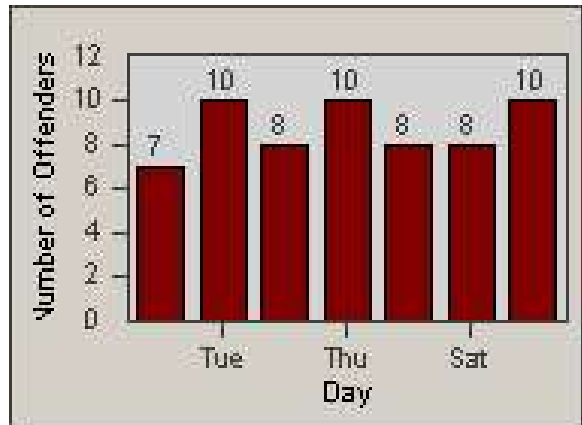

Redflex Redlight Offender Statistics

CONTRACT: Daly City
 DATE FROM: 1/Jul/2009

LOCATION: DAL-SPJS-01 San Pedro and Junipero Serra
 DATE TO: 31/Jul/2009

LANE 1

LANE 2

LANE 3

Redflex Redlight Offender Statistics