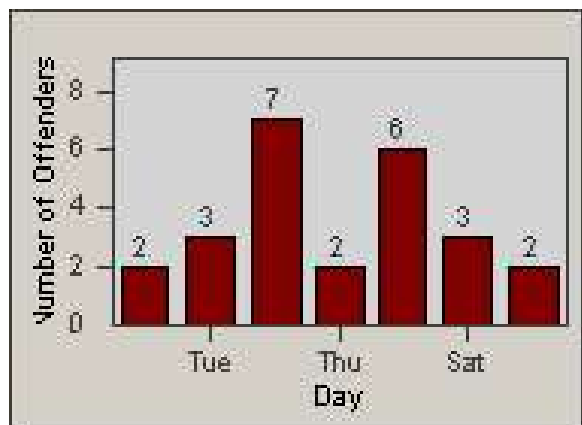

Redflex Redlight Offender Statistics

CONTRACT: Daly City
 DATE FROM: 1/Jul/2009

LOCATION: DAL-SPJS-01 San Pedro and Junipero Serra
 DATE TO: 31/Jul/2009

LANE 1

LANE 2

LANE 3

Redflex Redlight Offender Statistics