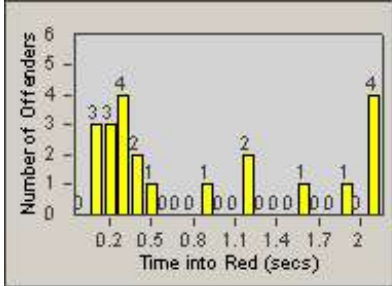

Redflex Redlight Offender Statistics

CONTRACT: Del Mar
DATE FROM: 1/Jul/2005

LOCATION: DLM-CAVV-01 Camino Del Mar
DATE TO: 31/Jul/2005