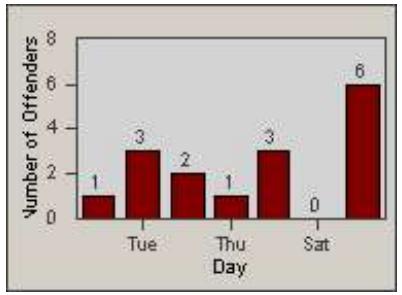

Redflex Redlight Offender Statistics

CONTRACT: Del Mar
 DATE FROM: 1/Jul/2005

LOCATION: DLM-CAVV-01 Camino Del Mar
 DATE TO: 31/Jul/2005

LANE 1

LANE 2

LANE 3

Redflex Redlight Offender Statistics

CONTRACT: Del Mar
 DATE FROM: 1/Jul/2005