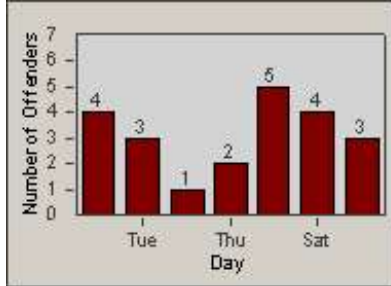

Redflex Redlight Offender Statistics

CONTRACT: Del Mar
DATE FROM: 1/Jul/2005

LOCATION: DLM-CAVV-01 Camino Del Mar
DATE TO: 31/Jul/2005