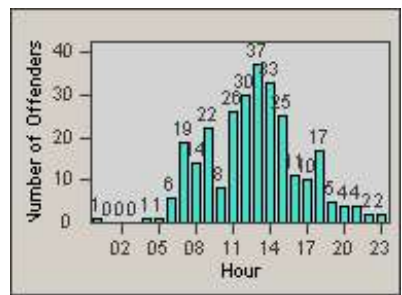

Redflex Redlight Offender Statistics

CONTRACT: Del Mar
 DATE FROM: 1/Jul/2005

LOCATION: DLM-CAVV-01 Camino Del Mar
 DATE TO: 31/Jul/2005

LANE 1

LANE 2

LANE 3

Redflex Redlight Offender Statistics

CONTRACT: Del Mar
 DATE FROM: 1/Jul/2005