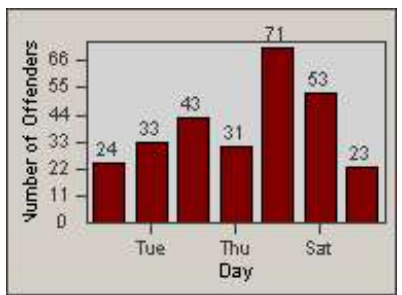

Redflex Redlight Offender Statistics

CONTRACT: Del Mar
 DATE FROM: 1/Jul/2005

LOCATION: DLM-CAVV-01 Camino Del Mar
 DATE TO: 31/Jul/2005

LANE 1

LANE 2

LANE 3

Redflex Redlight Offender Statistics

CONTRACT: Del Mar
 DATE FROM: 1/Jul/2005