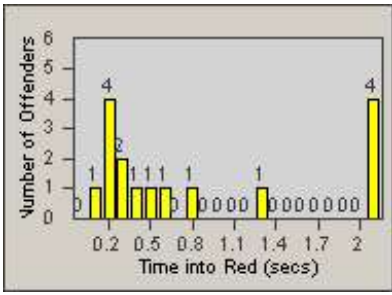

Redflex Redlight Offender Statistics

CONTRACT: Del Mar
 DATE FROM: 1/Jul/2005

LOCATION: DLM-CAVV-01 Camino Del Mar
 DATE TO: 31/Jul/2005

LANE 1

LANE 2

LANE 3

Redflex Redlight Offender Statistics

CONTRACT: Del Mar
 DATE FROM: 1/Jul/2005