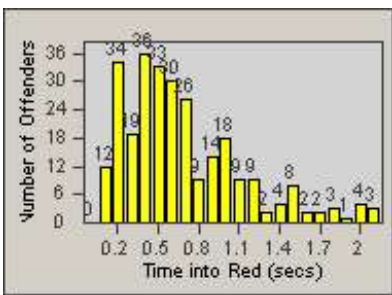

Redflex Redlight Offender Statistics

CONTRACT: Del Mar
 DATE FROM: 1/Jul/2005

LOCATION: DLM-CAVV-01 Camino Del Mar
 DATE TO: 31/Jul/2005

LANE 1

LANE 2

LANE 3

Redflex Redlight Offender Statistics

CONTRACT: Del Mar
 DATE FROM: 1/Jul/2005