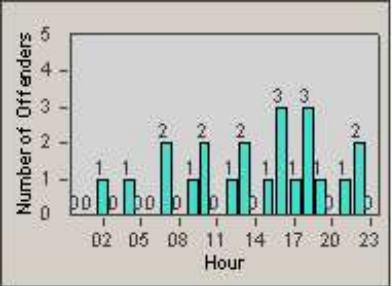

Redflex Redlight Offender Statistics

CONTRACT: Del Mar
DATE FROM: 1/Jul/2005

LOCATION: DLM-CAVV-01 Camino Del Mar
DATE TO: 31/Jul/2005