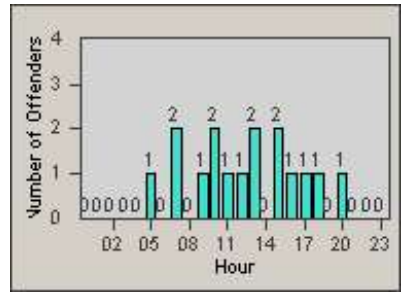

Redflex Redlight Offender Statistics

CONTRACT: Del Mar
 DATE FROM: 1/Jul/2005

LOCATION: DLM-CAVV-01 Camino Del Mar
 DATE TO: 31/Jul/2005

LANE 1

LANE 2

LANE 3

Redflex Redlight Offender Statistics

CONTRACT: Del Mar
 DATE FROM: 1/Jul/2005