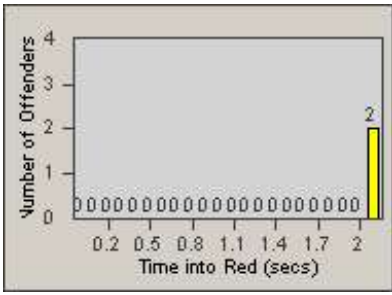

Redflex Redlight Offender Statistics

CONTRACT: Del Mar
 DATE FROM: 1/Jul/2010

LOCATION: DLM-CAVV-03 Camino Del Mar / Via de la Valle - NorthBound
 DATE TO: 31/Jul/2010

LANE 1

LANE 2

LANE 3

Redflex Redlight Offender Statistics