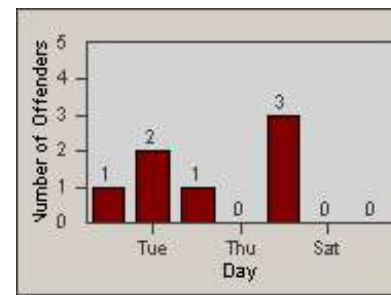

Redflex Redlight Offender Statistics

CONTRACT: Del Mar
 DATE FROM: 1/Jul/2010

LOCATION: DLM-CAVV-03 Camino Del Mar / Via de la Valle - NorthBound
 DATE TO: 31/Jul/2010

LANE 1

LANE 2

LANE 3

Redflex Redlight Offender Statistics