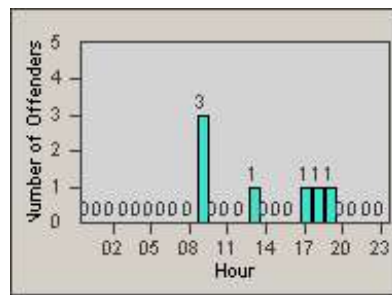

Redflex Redlight Offender Statistics

CONTRACT: Del Mar
 DATE FROM: 1/Jul/2010

LOCATION: DLM-CAVV-03 Camino Del Mar / Via de la Valle - NorthBound
 DATE TO: 31/Jul/2010

LANE 1

LANE 2

LANE 3

Redflex Redlight Offender Statistics