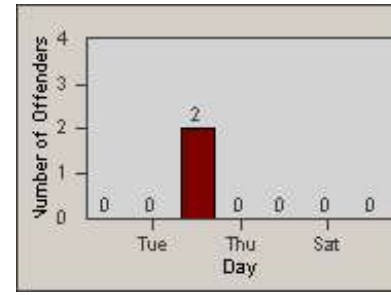

Redflex Redlight Offender Statistics

CONTRACT: Del Mar
 DATE FROM: 1/Jul/2010

LOCATION: DLM-CAVV-03 Camino Del Mar / Via de la Valle - NorthBound
 DATE TO: 31/Jul/2010

LANE 1

LANE 2

LANE 3

Redflex Redlight Offender Statistics