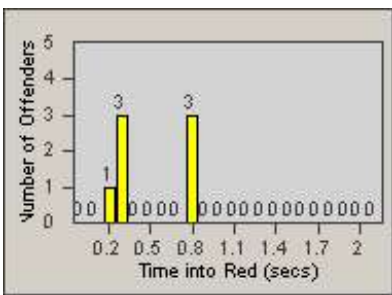

Redflex Redlight Offender Statistics

CONTRACT: Del Mar
 DATE FROM: 1/Jul/2010

LOCATION: DLM-CAVV-03 Camino Del Mar / Via de la Valle - NorthBound
 DATE TO: 31/Jul/2010

LANE 1

LANE 2

LANE 3

Redflex Redlight Offender Statistics