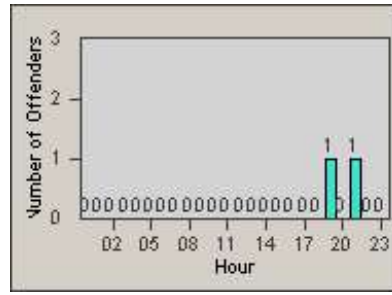

Redflex Redlight Offender Statistics

CONTRACT: Del Mar
 DATE FROM: 1/Jul/2010

LOCATION: DLM-CAVV-03 Camino Del Mar / Via de la Valle - NorthBound
 DATE TO: 31/Jul/2010

LANE 1

LANE 2

LANE 3

Redflex Redlight Offender Statistics