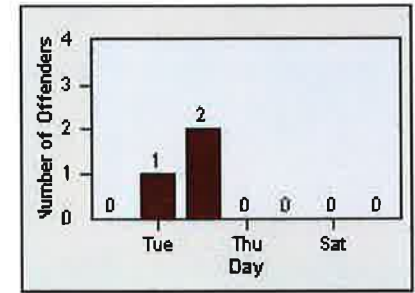

Redflex Redlight Offender Statistics

CONTRACT: Elk Grove

LOCATION: ELK-FRLA-01L Franklin Blvd and Laguna Blvd

DATE FROM: 01-Jul-2013

DATE TO: 31-Jul-2013

LANE 1

LANE 2

LANE 3