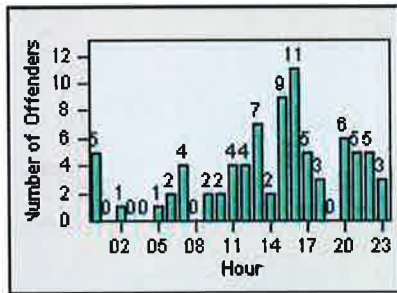

Redflex Redlight Offender Statistics

CONTRACT: Elk Grove
DATE FROM: 01-Jul-2013

LOCATION: ELK-LALS-01 Laguna Blvd and Laguna Springs Dr
DATE TO: 31-Jul-2013

LANE 4

LANE 5

LANE 6