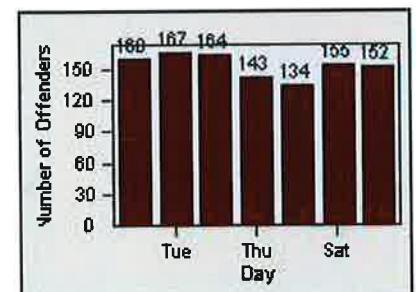

Redflex Redlight Offender Statistics

CONTRACT: Elk Grove
 DATE FROM: 01-Jul-2013

LOCATION: ELK-BRLA-01R Bruceville Rd and Laguna Blvd
 DATE TO: 31-Jul-2013

LANE 4

LANE 5

LANE 6

Redflex Redlight Offender Statistics