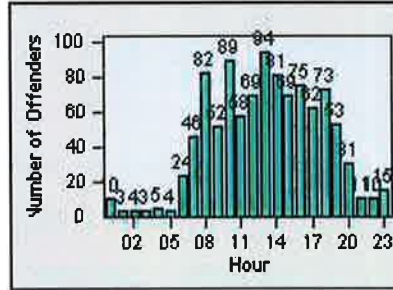

Redflex Redlight Offender Statistics

CONTRACT: Elk Grove

LOCATION: ELK-BOEG-01 Bond Road and Elk Grove-Florin Road

DATE FROM: 01-Jul-2013

DATE TO: 31-Jul-2013

LANE 4

LANE 5

LANE 6