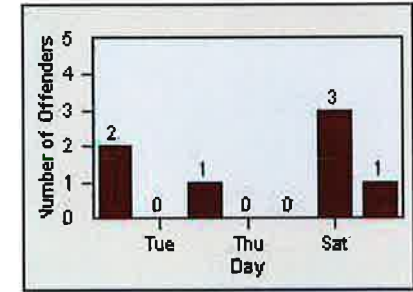

CONTRACT: Elk Grove
 DATE FROM: 01-Jul-2013

LOCATION: ELK-EGBR-01 Elk Grove Blvd and Bruceville Rd
 DATE TO: 31-Jul-2013

LANE 1

LANE 2

LANE 3

Redflex Redlight Offender Statistics

CONTRACT: Elk Grove
 DATE FROM: 01-Jul-2013