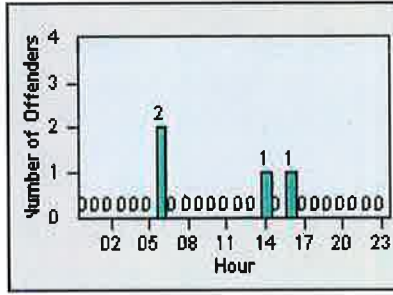

Redflex Redlight Offender Statistics

CONTRACT: Elk Grove
DATE FROM: 01-Jul-2013

LOCATION: ELK-LALS-01 Laguna Blvd and Laguna Springs Dr
DATE TO: 31-Jul-2013

LANE 4