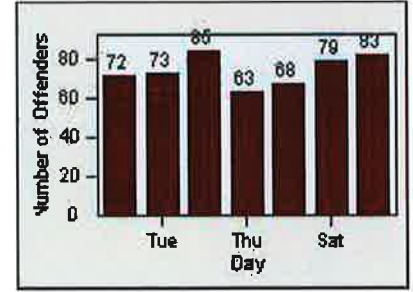

LANE 4

LANE 5

LANE 6

Redflex Redlight Offender Statistics

CONTRACT: Elk Grove
 DATE FROM: 01-Jul-2013

LOCATION: ELK-FRLA-01R Franklin Blvd and Laguna Blvd
 DATE TO: 31-Jul-2013

LANE TOTAL

Redflex Redlight Offender Statistics