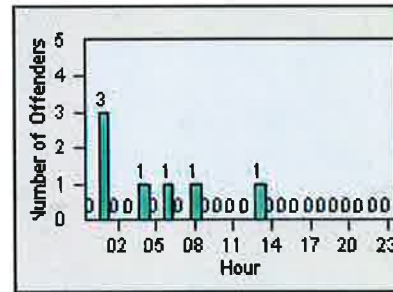

CONTRACT: Elk Grove
 DATE FROM: 01-Jul-2013

LOCATION: ELK-EGBR-01 Elk Grove Blvd and Bruceville Rd
 DATE TO: 31-Jul-2013

LANE 1

LANE 2

LANE 3

Redflex Redlight Offender Statistics

CONTRACT: Elk Grove
 DATE FROM: 01-Jul-2013