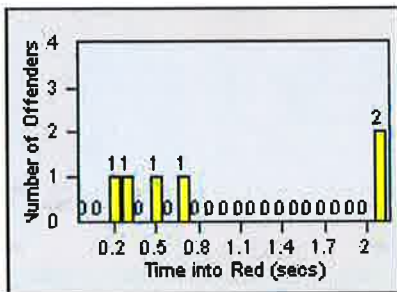

LOCATION: ELK-FRLA-01R Franklin Blvd and Laguna Blvd
 DATE TO: 31-Jul-2013

LANE 1

LANE 2

LANE 3

Redflex Redlight Offender Statistics

CONTRACT: Elk Grove
 DATE FROM: 01-Jul-2013

LOCATION: ELK-FRLA-01R Franklin Blvd and Laguna Blvd
 DATE TO: 31-Jul-2013