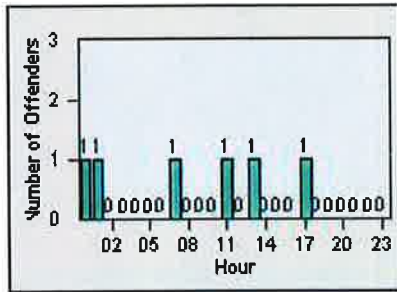

LOCATION: ELK-FRLA-01R Franklin Blvd and Laguna Blvd
 DATE TO: 31-Jul-2013

LANE 1

LANE 2

LANE 3

Redflex Redlight Offender Statistics

CONTRACT: Elk Grove
 DATE FROM: 01-Jul-2013

LOCATION: ELK-FRLA-01R Franklin Blvd and Laguna Blvd
 DATE TO: 31-Jul-2013