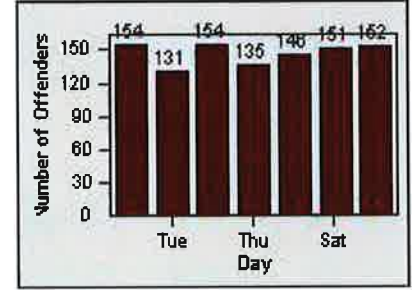

Redflex Redlight Offender Statistics

CONTRACT: Elk Grove

LOCATION: ELK-BOEG-01 Bond Road and Elk Grove-Florin Road

DATE FROM: 01-Jul-2013

DATE TO: 31-Jul-2013

LANE 4

LANE 5

LANE 6