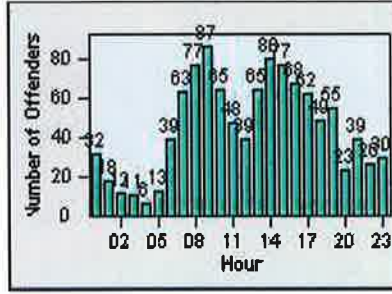

Redflex Redlight Offender Statistics

CONTRACT: Elk Grove
DATE FROM: 01-Jul-2013

LOCATION: ELK-BRLA-01R Bruceville Rd and Laguna Blvd
DATE TO: 31-Jul-2013

LANE TOTAL