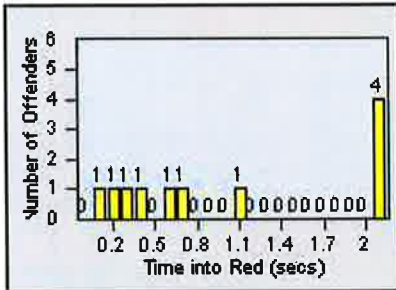

Redflex Redlight Offender Statistics

CONTRACT: Elk Grove
DATE FROM: 01-Jul-2013

LOCATION: ELK-LALS-01 Laguna Blvd and Laguna Springs Dr
DATE TO: 31-Jul-2013

LANE 4

LANE 5

LANE 6