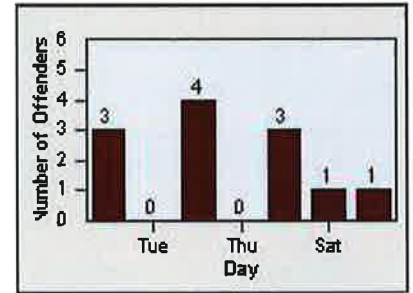

Redflex Redlight Offender Statistics

CONTRACT: Elk Grove

LOCATION: ELK-BOEG-01 Bond Road and Elk Grove-Florin Road

DATE FROM: 01-Jul-2013

DATE TO: 31-Jul-2013

LANE 1