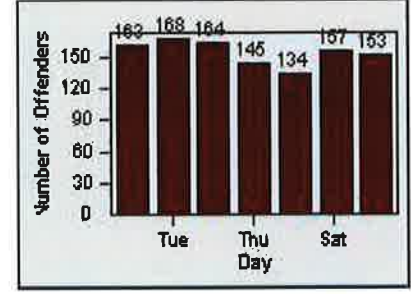

Redflex Redlight Offender Statistics

CONTRACT: Elk Grove
DATE FROM: 01-Jul-2013

LOCATION: ELK-BRLA-01R Bruceville Rd and Laguna Blvd
DATE TO: 31-Jul-2013

LANE TOTAL