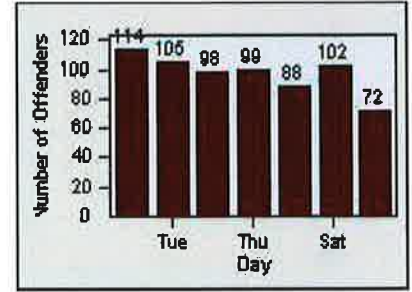

Redflex Redlight Offender Statistics

CONTRACT: Elk Grove

LOCATION: ELK-EGBR-01 Elk Grove Blvd and Bruceville Rd

DATE FROM: 01-Jul-2013

DATE TO: 31-Jul-2013

LANE TOTAL