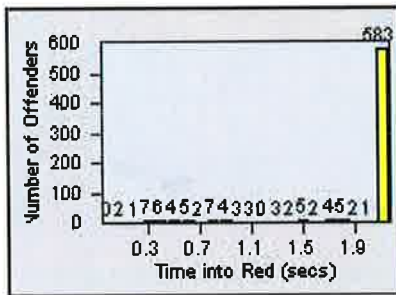

LOCATION: ELK-EGBR-01 Elk Grove Blvd and Bruceville Rd
 DATE TO: 31-Jul-2013

LANE 4

LANE 5

LANE 6

Redflex Redlight Offender Statistics

CONTRACT: Elk Grove

LOCATION: ELK-EGBR-01 Elk Grove Blvd and Bruceville Rd