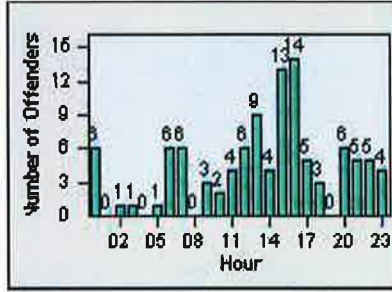

LANE 4

LANE 5

LANE 6

Redflex Redlight Offender Statistics

CONTRACT: Elk Grove
 DATE FROM: 01-Jul-2013

LOCATION: ELK-LALS-01 Laguna Blvd and Laguna Springs Dr
 DATE TO: 31-Jul-2013

LANE TOTAL

Redflex Redlight Offender Statistics