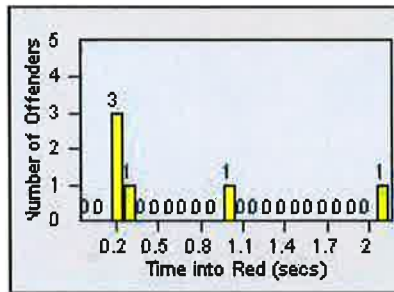

Redflex Redlight Offender Statistics

CONTRACT: Elk Grove

LOCATION: ELK-BOEG-01 Bond Road and Elk Grove-Florin Road

DATE FROM: 01-Jul-2013

DATE TO: 31-Jul-2013

LANE 1

LANE 2

LANE 3