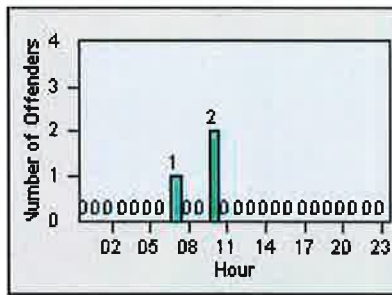

CONTRACT: Elk Grove
 DATE FROM: 01-Jul-2013

LOCATION: ELK-BRLA-01L Bruceville Rd and Laguna Blvd
 DATE TO: 31-Jul-2013

LANE 1

LANE 2

LANE 3

Redflex Redlight Offender Statistics

CONTRACT: Elk Grove
DATE FROM: 01-Jul-2013