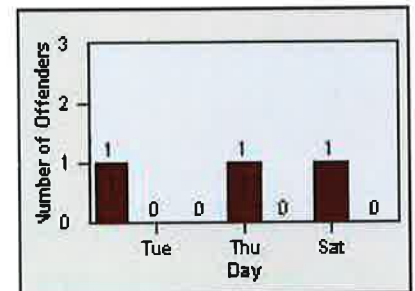

Redflex Redlight Offender Statistics

CONTRACT: Elk Grove
 DATE FROM: 01-Jul-2013

LOCATION: ELK-BRLA-01R Bruceville Rd and Laguna Blvd
 DATE TO: 31-Jul-2013

LANE 4

LANE 5

LANE 6

Redflex Redlight Offender Statistics