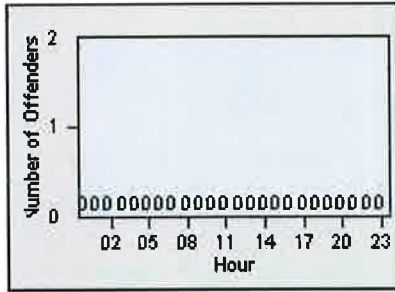

Redflex Redlight Offender Statistics

CONTRACT: Elk Grove
DATE FROM: 01-Jul-2013

LOCATION: ELK-FRLA-01R Franklin Blvd and Laguna Blvd
DATE TO: 31-Jul-2013

LANE 1

LANE 2

LANE 3