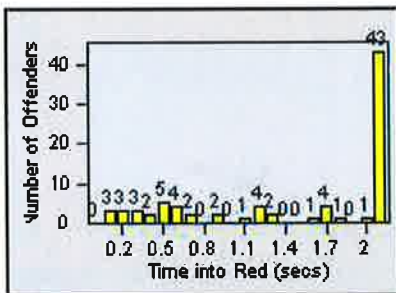

Redflex Redlight Offender Statistics

CONTRACT: Elk Grove
DATE FROM: 01-Jul-2013

LOCATION: ELK-LALS-01 Laguna Blvd and Laguna Springs Dr
DATE TO: 31-Jul-2013

LANE 4

LANE 5

LANE 6