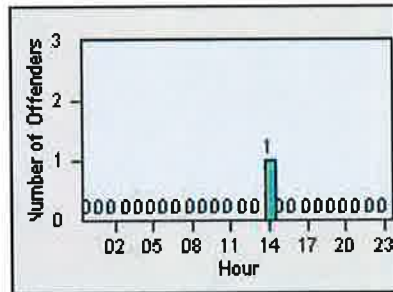

DATE TO: 31-Jul-2013

LANE TOTAL

Redflex Redlight Offender Statistics

CONTRACT: Elk Grove
 DATE FROM: 01-Jul-2013

LOCATION: ELK-BRLA-01R Bruceville Rd and Laguna Blvd
 DATE TO: 31-Jul-2013

LANE 1

LANE 2

LANE 3