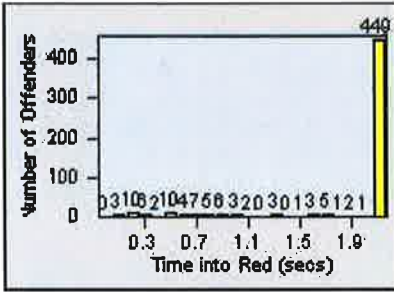

LANE 4

LANE 5

LANE 6

Redflex Redlight Offender Statistics

CONTRACT: Elk Grove
 DATE FROM: 01-Jul-2013

LOCATION: ELK-FRLA-01R Franklin Blvd and Laguna Blvd
 DATE TO: 31-Jul-2013

LANE TOTAL

Redflex Redlight Offender Statistics