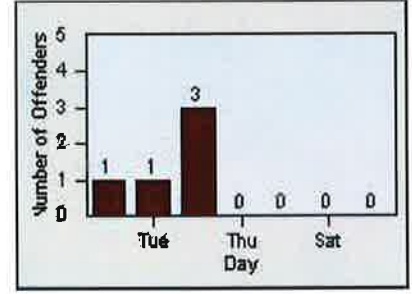

Redflex Redlight Offender Statistics

CONTRACT: Elk Grove
DATE FROM: 01-Jul-2013

LOCATION: ELK-FRLA-01L Franklin Blvd and Laguna Blvd
DATE TO: 31-Jul-2013

LANE TOTAL