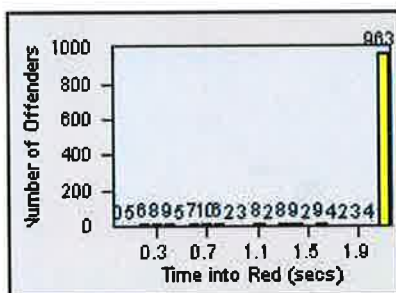

Redflex Redlight Offender Statistics

CONTRACT: Elk Grove
 DATE FROM: 01-Jul-2013

LOCATION: ELK-BRLA-01R Bruceville Rd and Laguna Blvd
 DATE TO: 31-Jul-2013

LANE 4

LANE 5

LANE 6

Redflex Redlight Offender Statistics