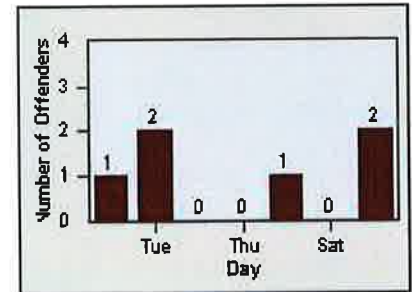

Redflex Redlight Offender Statistics

CONTRACT: Elk Grove
DATE FROM: 01-Jul-2013

LOCATION: ELK-FRLA-01R Franklin Blvd and Laguna Blvd
DATE TO: 31-Jul-2013

LANE 4