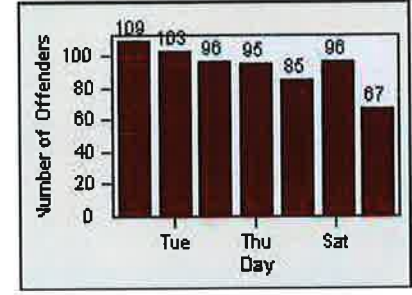

LOCATION: ELK-EGBR-01 Elk Grove Blvd and Bruceville Rd
 DATE TO: 31-Jul-2013

LANE 4

LANE 5

LANE 6

Redflex Redlight Offender Statistics

CONTRACT: Elk Grove

LOCATION: ELK-EGBR-01 Elk Grove Blvd and Bruceville Rd