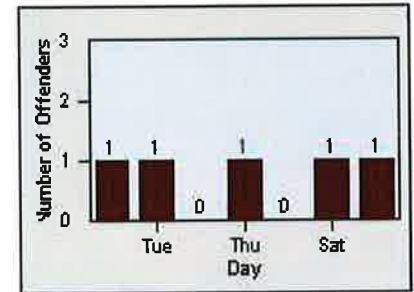

Redflex Redlight Offender Statistics

CONTRACT: Elk Grove
DATE FROM: 01-Jul-2013

LOCATION: ELK-BRLA-01R Bruceville Rd and Laguna Blvd
DATE TO: 31-Jul-2013

LANE 4