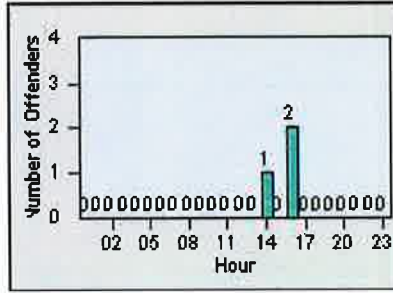

Redflex Redlight Offender Statistics

CONTRACT: Elk Grove

LOCATION: ELK-LALS-01 Laguna Blvd and Laguna Springs Dr

DATE FROM: 01-Jul-2013

DATE TO: 31-Jul-2013

LANE 1