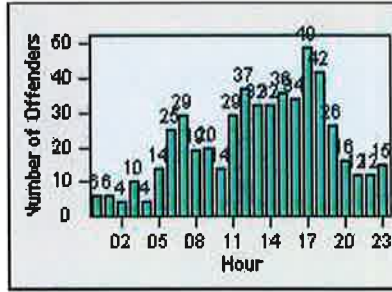

LANE 4

LANE 5

LANE 6

Redflex Redlight Offender Statistics

CONTRACT: Elk Grove
 DATE FROM: 01-Jul-2013

LOCATION: ELK-FRLA-01R Franklin Blvd and Laguna Blvd
 DATE TO: 31-Jul-2013

LANE TOTAL

Redflex Redlight Offender Statistics