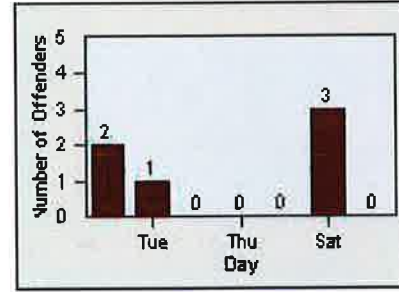

LOCATION: ELK-FRLA-01R Franklin Blvd and Laguna Blvd
 DATE TO: 31-Jul-2013

LANE 1

LANE 2

LANE 3

Redflex Redlight Offender Statistics

CONTRACT: Elk Grove
 DATE FROM: 01-Jul-2013

LOCATION: ELK-FRLA-01R Franklin Blvd and Laguna Blvd
 DATE TO: 31-Jul-2013