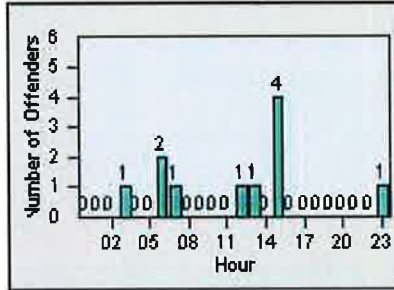

Redflex Redlight Offender Statistics

CONTRACT: Elk Grove
DATE FROM: 01-Jul-2013

LOCATION: ELK-LALS-01 Laguna Blvd and Laguna Springs Dr
DATE TO: 31-Jul-2013

LANE 4

LANE 5

LANE 6