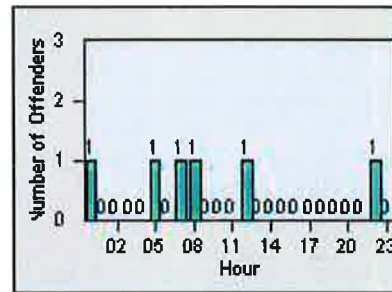

Redflex Redlight Offender Statistics

CONTRACT: Elk Grove

LOCATION: ELK-BOEG-01 Bond Road and Elk Grove-Florin Road

DATE FROM: 01-Jul-2013

DATE TO: 31-Jul-2013

LANE 1

LANE 2

LANE 3