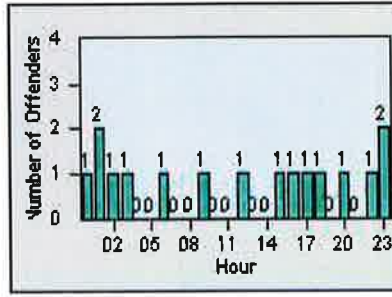

Redflex Redlight Offender Statistics

CONTRACT: Elk Grove
DATE FROM: 01-Jul-2013

LOCATION: ELK-EGBR-01 Elk Grove Blvd and Bruceville Rd
DATE TO: 31-Jul-2013

LANE 4