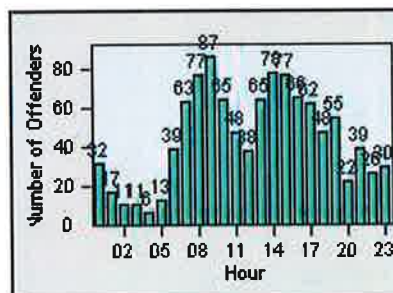

Redflex Redlight Offender Statistics

CONTRACT: Elk Grove
 DATE FROM: 01-Jul-2013

LOCATION: ELK-BRLA-01R Bruceville Rd and Laguna Blvd
 DATE TO: 31-Jul-2013

LANE 4

LANE 5

LANE 6

Redflex Redlight Offender Statistics