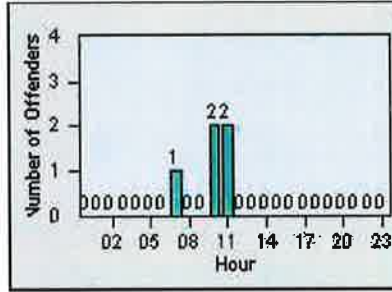

Redflex Redlight Offender Statistics

CONTRACT: Elk Grove

LOCATION: ELK-BRLA-01L Bruceville Rd and Laguna Blvd

DATE FROM: 01-Jul-2013

DATE TO: 31-Jul-2013

LANE TOTAL