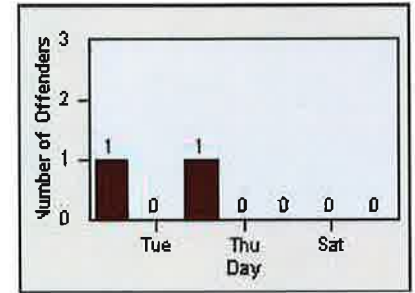

Redflex Redlight Offender Statistics

CONTRACT: Elk Grove

LOCATION: ELK-FRLA-01L Franklin Blvd and Laguna Blvd

DATE FROM: 01-Jul-2013

DATE TO: 31-Jul-2013

LANE 1

LANE 2

LANE 3