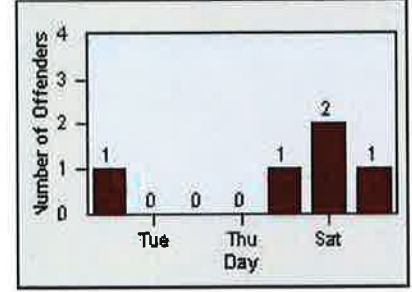

Redflex Redlight Offender Statistics

CONTRACT: Elk Grove

LOCATION: ELK-BRLA-01L Bruceville Rd and Laguna Blvd

DATE FROM: 01-Jul-2013

DATE TO: 31-Jul-2013

LANE TOTAL