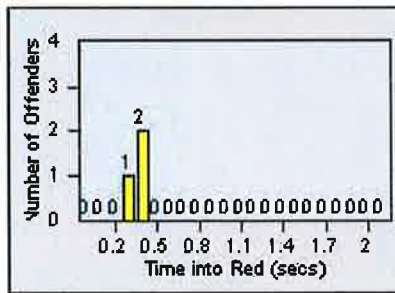

Redflex Redlight Offender Statistics

CONTRACT: Elk Grove

LOCATION: ELK-FRLA-01L Franklin Blvd and Laguna Blvd

DATE FROM: 01-Jul-2013

DATE TO: 31-Jul-2013

LANE 1

LANE 2

LANE 3