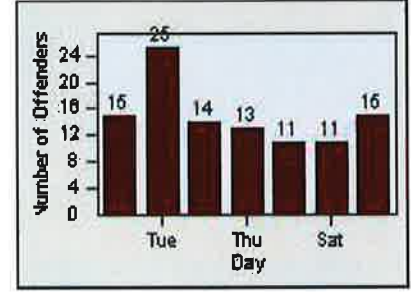

LANE 4

LANE 5

LANE 6

Redflex Redlight Offender Statistics

CONTRACT: Elk Grove
 DATE FROM: 01-Jul-2013

LOCATION: ELK-LALS-01 Laguna Blvd and Laguna Springs Dr
 DATE TO: 31-Jul-2013

LANE TOTAL

Redflex Redlight Offender Statistics