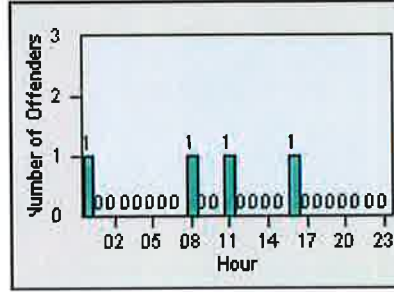

Redflex Redlight Offender Statistics

CONTRACT: Elk Grove
DATE FROM: 01-Jul-2013

LOCATION: ELK-EGBR-01 Elk Grove Blvd and Bruceville Rd
DATE TO: 31-Jul-2013

LANE 4

LANE 5

LANE 6