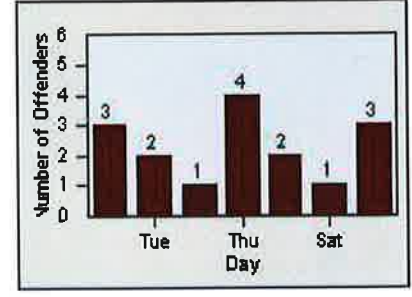

Redflex Redlight Offender Statistics

CONTRACT: Elk Grove
DATE FROM: 01-Jul-2013

LOCATION: ELK-EGBR-01 Elk Grove Blvd and Bruceville Rd
DATE TO: 31-Jul-2013

LANE 4