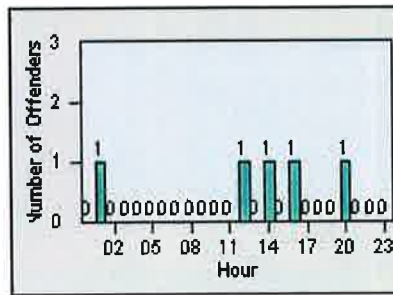

Redflex Redlight Offender Statistics

CONTRACT: Elk Grove
DATE FROM: 01-Jul-2013

LOCATION: ELK-BRLA-01R Bruceville Rd and Laguna Blvd
DATE TO: 31-Jul-2013

LANE 4