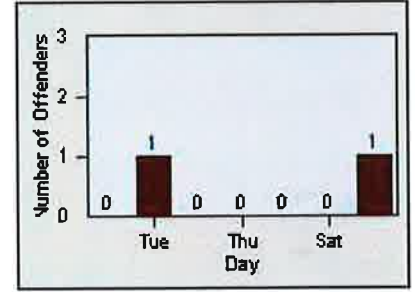

DATE FROM: 01-Jul-2013

DATE TO: 31-Jul-2013

LANE 1

LANE 2

LANE 3

Redflex Redlight Offender Statistics

CONTRACT: Elk Grove
 DATE FROM: 01-Jul-2013

LOCATION: ELK-LALS-01 Laguna Blvd and Laguna Springs Dr
 DATE TO: 31-Jul-2013