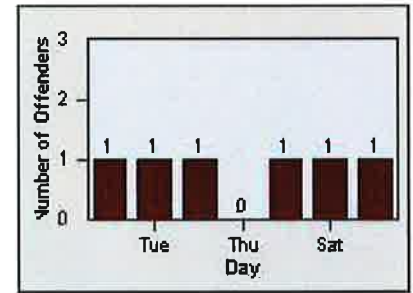

Redflex Redlight Offender Statistics

CONTRACT: Elk Grove

LOCATION: ELK-BOEG-01 Bond Road and Elk Grove-Florin Road

DATE FROM: 01-Jul-2013

DATE TO: 31-Jul-2013

LANE 1

LANE 2

LANE 3