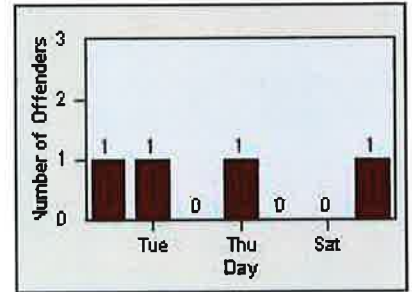

Redflex Redlight Offender Statistics

CONTRACT: Elk Grove
DATE FROM: 01-Jul-2013

LOCATION: ELK-LALS-01 Laguna Blvd and Laguna Springs Dr
DATE TO: 31-Jul-2013

LANE 4