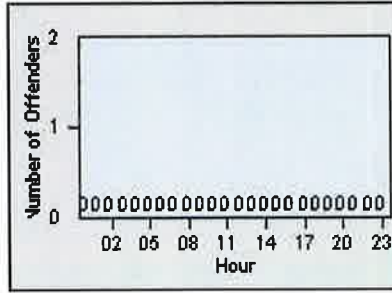

Redflex Redlight Offender Statistics

CONTRACT: Elk Grove
DATE FROM: 01-Jul-2013

LOCATION: ELK-BRLA-01L Bruceville Rd and Laguna Blvd
DATE TO: 31-Jul-2013

LANE 4