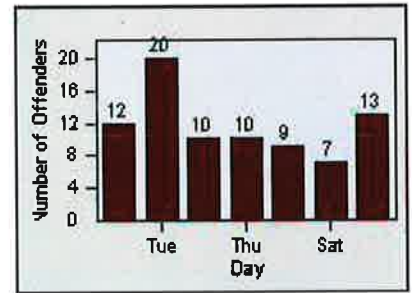

Redflex Redlight Offender Statistics

CONTRACT: Elk Grove
DATE FROM: 01-Jul-2013

LOCATION: ELK-LALS-01 Laguna Blvd and Laguna Springs Dr
DATE TO: 31-Jul-2013

LANE 4

LANE 5

LANE 6