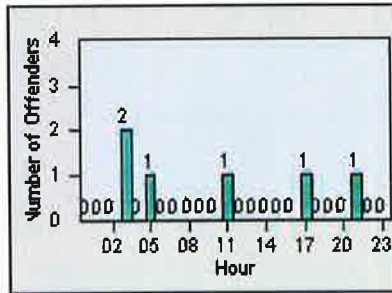

Redflex Redlight Offender Statistics

CONTRACT: Elk Grove
DATE FROM: 01-Jul-2013

LOCATION: ELK-FRLA-01R Franklin Blvd and Laguna Blvd
DATE TO: 31-Jul-2013

LANE 4