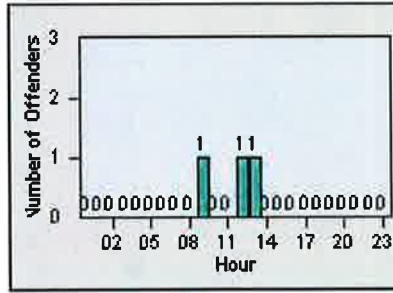

DATE FROM: 01-Jul-2013

DATE TO: 31-Jul-2013

LANE 1

LANE 2

LANE 3

Redflex Redlight Offender Statistics

CONTRACT: Elk Grove
 DATE FROM: 01-Jul-2013

LOCATION: ELK-LALS-01 Laguna Blvd and Laguna Springs Dr
 DATE TO: 31-Jul-2013