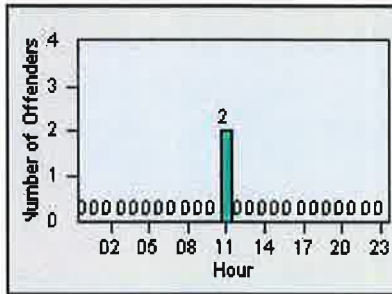

Redflex Redlight Offender Statistics

CONTRACT: Elk Grove
DATE FROM: 01-Jul-2013

LOCATION: ELK-BRLA-01L Bruceville Rd and Laguna Blvd
DATE TO: 31-Jul-2013

LANE 1