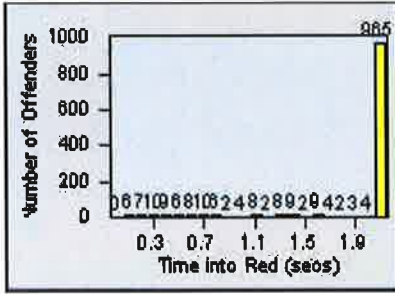

Redflex Redlight Offender Statistics

CONTRACT: Elk Grove
DATE FROM: 01-Jul-2013

LOCATION: ELK-BRLA-01R Bruceville Rd and Laguna Blvd
DATE TO: 31-Jul-2013

LANE TOTAL