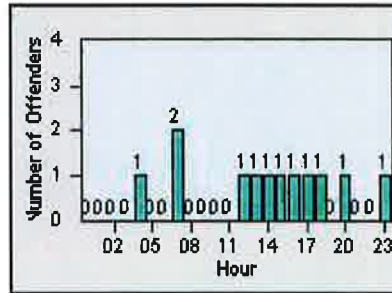

Redflex Redlight Offender Statistics

CONTRACT: Elk Grove

LOCATION: ELK-BOEG-01 Bond Road and Elk Grove-Florin Road

DATE FROM: 01-Jul-2013

DATE TO: 31-Jul-2013

LANE 1