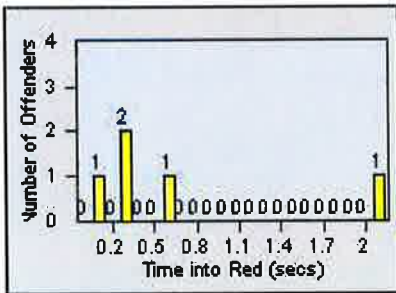

Redflex Redlight Offender Statistics

CONTRACT: Elk Grove
DATE FROM: 01-Jul-2013

LOCATION: ELK-BRLA-01R Bruceville Rd and Laguna Blvd
DATE TO: 31-Jul-2013

LANE 4