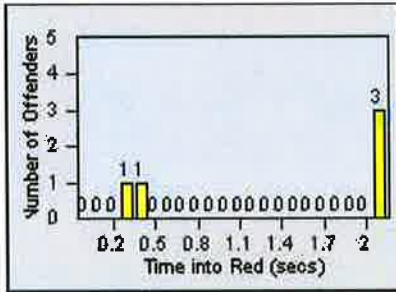

Redflex Redlight Offender Statistics

CONTRACT: Elk Grove

LOCATION: ELK-BRLA-01L Bruceville Rd and Laguna Blvd

DATE FROM: 01-Jul-2013

DATE TO: 31-Jul-2013

LANE TOTAL