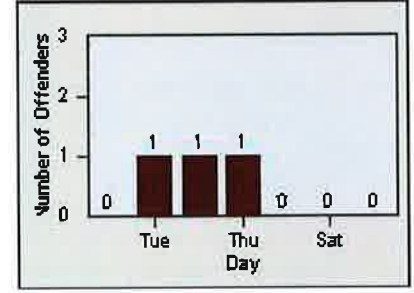

Redflex Redlight Offender Statistics

CONTRACT: Elk Grove

LOCATION: ELK-LALS-01 Laguna Blvd and Laguna Springs Dr

DATE FROM: 01-Jul-2013

DATE TO: 31-Jul-2013

LANE 1