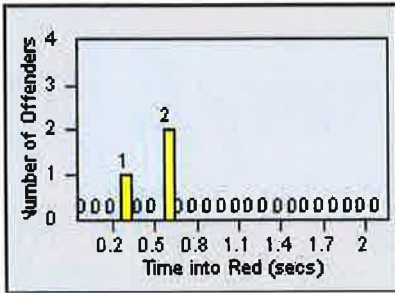

Redflex Redlight Offender Statistics

CONTRACT: Elk Grove

LOCATION: ELK-LALS-01 Laguna Blvd and Laguna Springs Dr

DATE FROM: 01-Jul-2013

DATE TO: 31-Jul-2013

LANE 1