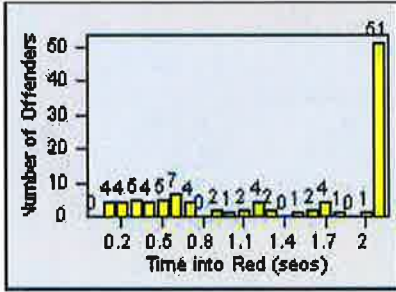

LANE 4

LANE 5

LANE 6

Redflex Redlight Offender Statistics

CONTRACT: Elk Grove
 DATE FROM: 01-Jul-2013

LOCATION: ELK-LALS-01 Laguna Blvd and Laguna Springs Dr
 DATE TO: 31-Jul-2013

LANE TOTAL

Redflex Redlight Offender Statistics