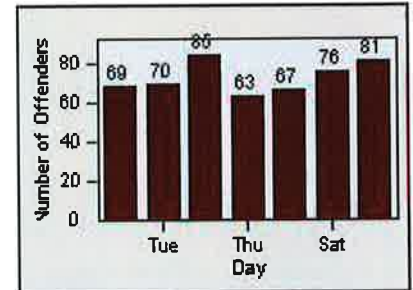

Redflex Redlight Offender Statistics

CONTRACT: Elk Grove
DATE FROM: 01-Jul-2013

LOCATION: ELK-FRLA-01R Franklin Blvd and Laguna Blvd
DATE TO: 31-Jul-2013

LANE 4

LANE 5

LANE 6