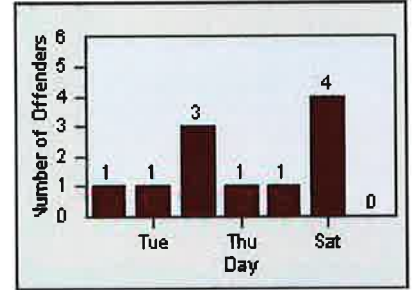

Redflex Redlight Offender Statistics

CONTRACT: Elk Grove
DATE FROM: 01-Jul-2013

LOCATION: ELK-LALS-01 Laguna Blvd and Laguna Springs Dr
DATE TO: 31-Jul-2013

LANE 4

LANE 5

LANE 6