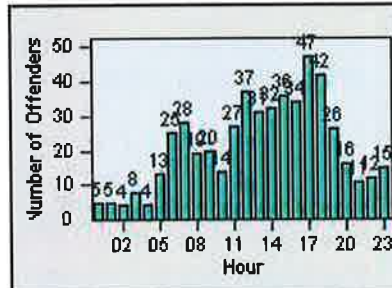

Redflex Redlight Offender Statistics

CONTRACT: Elk Grove
DATE FROM: 01-Jul-2013

LOCATION: ELK-FRLA-01R Franklin Blvd and Laguna Blvd
DATE TO: 31-Jul-2013

LANE 4

LANE 5

LANE 6