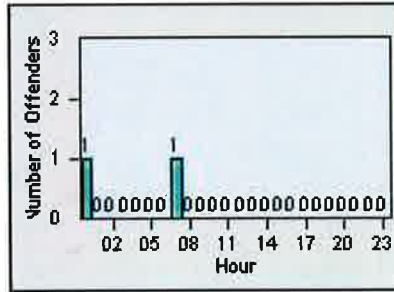

DATE FROM: 01-Jul-2013

DATE TO: 31-Jul-2013

LANE 1

LANE 2

LANE 3

Redflex Redlight Offender Statistics

CONTRACT: Elk Grove
 DATE FROM: 01-Jul-2013

LOCATION: ELK-LALS-01 Laguna Blvd and Laguna Springs Dr
 DATE TO: 31-Jul-2013