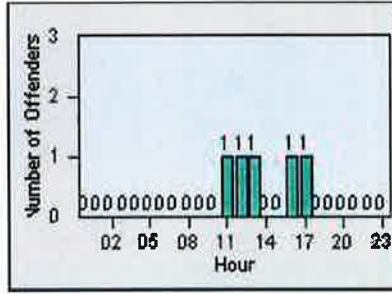

Redflex Redlight Offender Statistics

CONTRACT: Elk Grove
DATE FROM: 01-Jul-2013

LOCATION: ELK-FRLA-01L Franklin Blvd and Laguna Blvd
DATE TO: 31-Jul-2013

LANE TOTAL