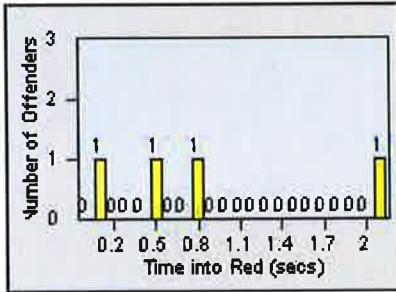

Redflex Redlight Offender Statistics

CONTRACT: Elk Grove
DATE FROM: 01-Jul-2013

LOCATION: ELK-EGBR-01 Elk Grove Blvd and Bruceville Rd
DATE TO: 31-Jul-2013

LANE 4

LANE 5

LANE 6