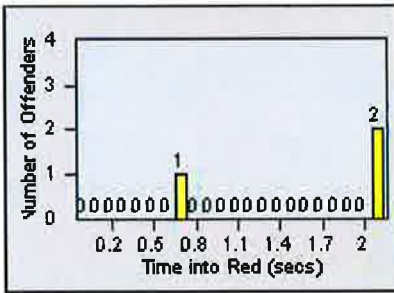

DATE FROM: 01-Jul-2013

DATE TO: 31-Jul-2013

LANE 1

LANE 2

LANE 3

Redflex Redlight Offender Statistics

CONTRACT: Elk Grove
 DATE FROM: 01-Jul-2013

LOCATION: ELK-LALS-01 Laguna Blvd and Laguna Springs Dr
 DATE TO: 31-Jul-2013