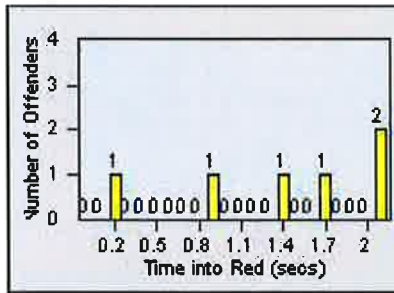

Redflex Redlight Offender Statistics

CONTRACT: Elk Grove

LOCATION: ELK-BOEG-01 Bond Road and Elk Grove-Florin Road

DATE FROM: 01-Jul-2013

DATE TO: 31-Jul-2013

LANE 1

LANE 2

LANE 3