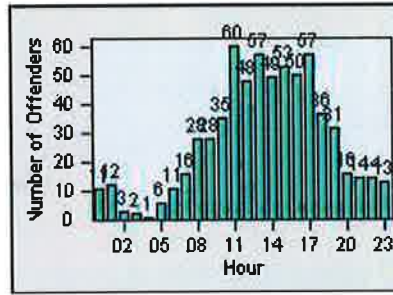

LOCATION: ELK-EGBR-01 Elk Grove Blvd and Bruceville Rd
 DATE TO: 31-Jul-2013

LANE 4

LANE 5

LANE 6

Redflex Redlight Offender Statistics

CONTRACT: Elk Grove

LOCATION: ELK-EGBR-01 Elk Grove Blvd and Bruceville Rd