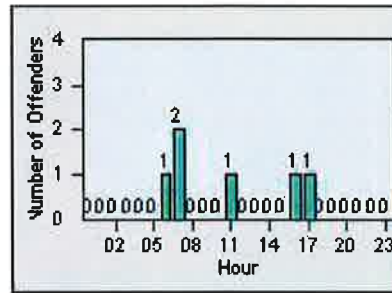

Redflex Redlight Offender Statistics

CONTRACT: Elk Grove

LOCATION: ELK-BOEG-01 Bond Road and Elk Grove-Florin Road

DATE FROM: 01-Jul-2013

DATE TO: 31-Jul-2013

LANE 1

LANE 2

LANE 3