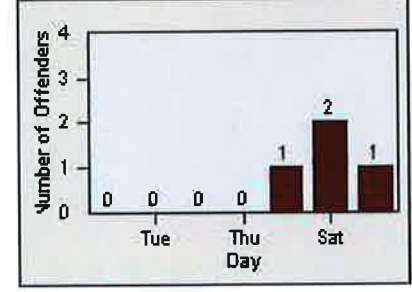

Redflex Redlight Offender Statistics

CONTRACT: Elk Grove
DATE FROM: 01-Jul-2013

LOCATION: ELK-EGBR-01 Elk Grove Blvd and Bruceville Rd
DATE TO: 31-Jul-2013

LANE 4

LANE 5

LANE 6