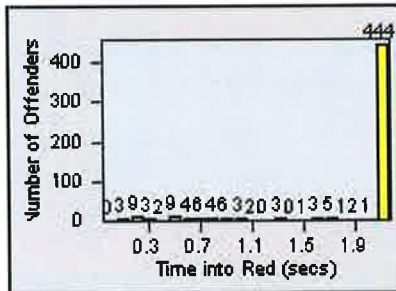

Redflex Redlight Offender Statistics

CONTRACT: Elk Grove
DATE FROM: 01-Jul-2013

LOCATION: ELK-FRLA-01R Franklin Blvd and Laguna Blvd
DATE TO: 31-Jul-2013

LANE 4

LANE 5

LANE 6