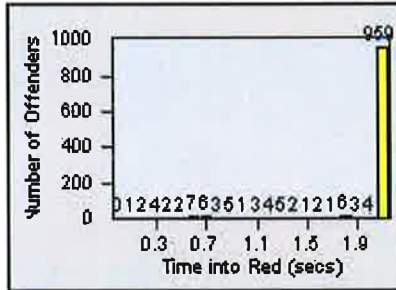

Redflex Redlight Offender Statistics

CONTRACT: Elk Grove

LOCATION: ELK-BOEG-01 Bond Road and Elk Grove-Florin Road

DATE FROM: 01-Jul-2013

DATE TO: 31-Jul-2013

LANE 4

LANE 5

LANE 6