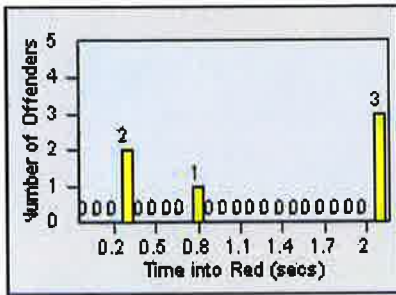

Redflex Redlight Offender Statistics

CONTRACT: Elk Grove
DATE FROM: 01-Jul-2013

LOCATION: ELK-FRLA-01R Franklin Blvd and Laguna Blvd
DATE TO: 31-Jul-2013

LANE 4