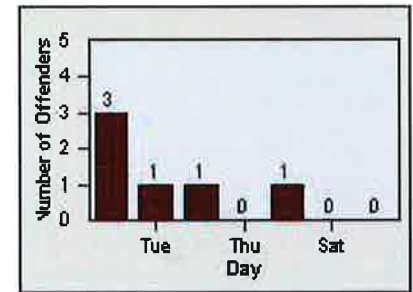

Redflex Redlight Offender Statistics

CONTRACT: Elk Grove

LOCATION: ELK-BOEG-01 Bond Road and Elk Grove-Florin Road

DATE FROM: 01-Jul-2013

DATE TO: 31-Jul-2013

LANE 1

LANE 2

LANE 3