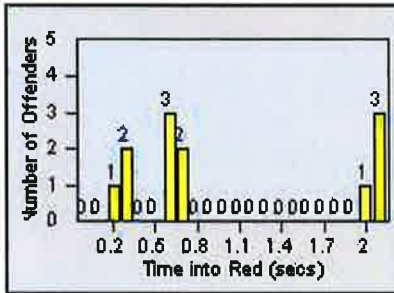

Redflex Redlight Offender Statistics

CONTRACT: Elk Grove

LOCATION: ELK-BOEG-01 Bond Road and Elk Grove-Florin Road

DATE FROM: 01-Jul-2013

DATE TO: 31-Jul-2013

LANE 1