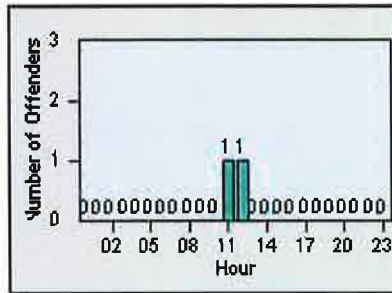

Redflex Redlight Offender Statistics

CONTRACT: Elk Grove

LOCATION: ELK-FRLA-01L Franklin Blvd and Laguna Blvd

DATE FROM: 01-Jul-2013

DATE TO: 31-Jul-2013

LANE 1

LANE 2

LANE 3