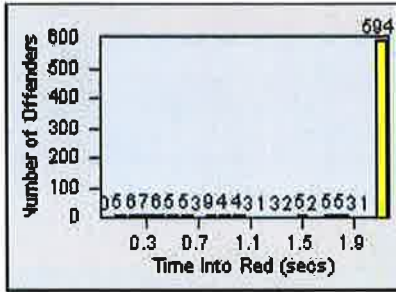

Redflex Redlight Offender Statistics

CONTRACT: Elk Grove

LOCATION: ELK-EGBR-01 Elk Grove Blvd and Bruceville Rd

DATE FROM: 01-Jul-2013

DATE TO: 31-Jul-2013

LANE TOTAL