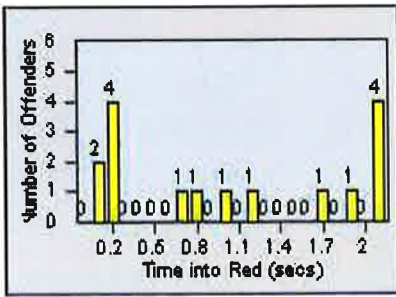

Redflex Redlight Offender Statistics

CONTRACT: Elk Grove
DATE FROM: 01-Jul-2013

LOCATION: ELK-EGBR-01 Elk Grove Blvd and Bruceville Rd
DATE TO: 31-Jul-2013

LANE 4