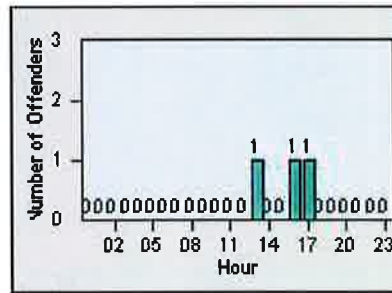

Redflex Redlight Offender Statistics

CONTRACT: Elk Grove

LOCATION: ELK-FRLA-01L Franklin Blvd and Laguna Blvd

DATE FROM: 01-Jul-2013

DATE TO: 31-Jul-2013

LANE 1

LANE 2

LANE 3