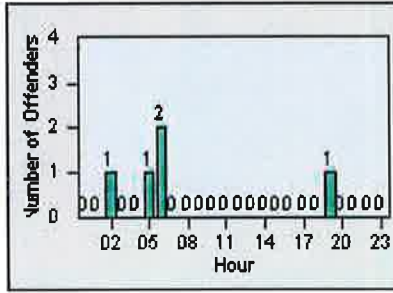

Redflex Redlight Offender Statistics

CONTRACT: Elk Grove

LOCATION: ELK-BOEG-01 Bond Road and Elk Grove-Florin Road

DATE FROM: 01-Jul-2013

DATE TO: 31-Jul-2013

LANE 4