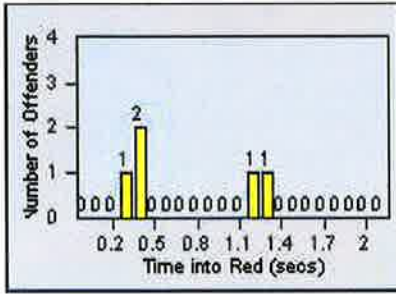

Redflex Redlight Offender Statistics

CONTRACT: Elk Grove
DATE FROM: 01-Jul-2013

LOCATION: ELK-FRLA-01L Franklin Blvd and Laguna Blvd
DATE TO: 31-Jul-2013

LANE TOTAL