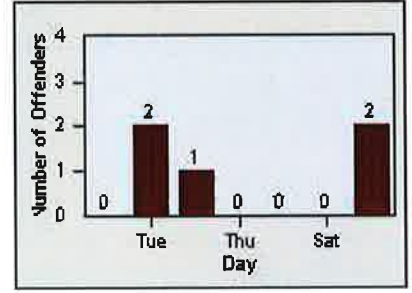

Redflex Redlight Offender Statistics

CONTRACT: Elk Grove

LOCATION: ELK-BOEG-01 Bond Road and Elk Grove-Florin Road

DATE FROM: 01-Jul-2013

DATE TO: 31-Jul-2013

LANE 4