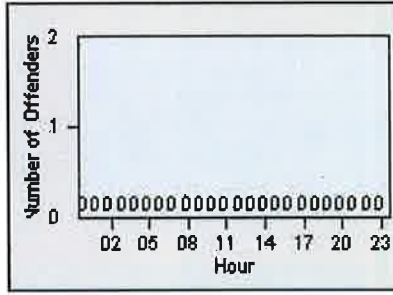

Redflex Redlight Offender Statistics

CONTRACT: Elk Grove
DATE FROM: 01-Jul-2013

LOCATION: ELK-FRLA-01L Franklin Blvd and Laguna Blvd
DATE TO: 31-Jul-2013

LANE 4