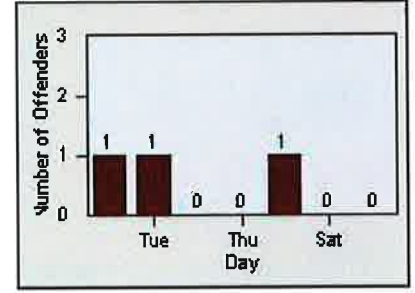

DATE FROM: 01-Jul-2013

DATE TO: 31-Jul-2013

LANE 1

LANE 2

LANE 3

Redflex Redlight Offender Statistics

CONTRACT: Elk Grove
 DATE FROM: 01-Jul-2013

LOCATION: ELK-LALS-01 Laguna Blvd and Laguna Springs Dr
 DATE TO: 31-Jul-2013