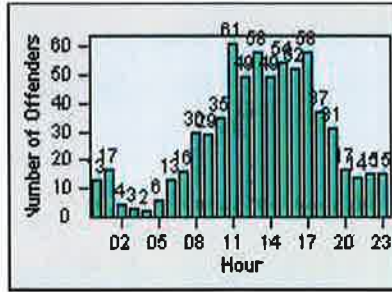

Redflex Redlight Offender Statistics

CONTRACT: Elk Grove

LOCATION: ELK-EGBR-01 Elk Grove Blvd and Bruceville Rd

DATE FROM: 01-Jul-2013

DATE TO: 31-Jul-2013

LANE TOTAL