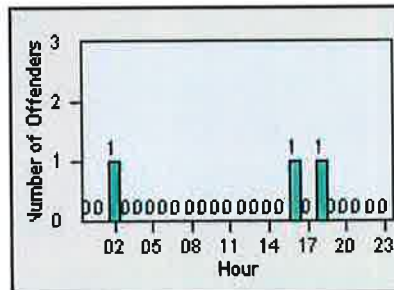

Redflex Redlight Offender Statistics

CONTRACT: Elk Grove
 DATE FROM: 01-Jul-2013

LOCATION: ELK-BRLA-01R Bruceville Rd and Laguna Blvd
 DATE TO: 31-Jul-2013

LANE 4

LANE 5

LANE 6

Redflex Redlight Offender Statistics