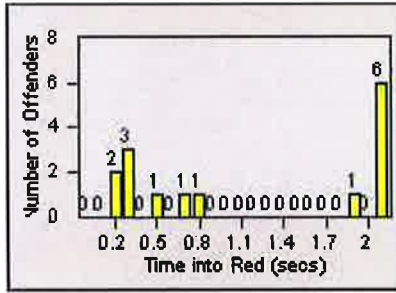

CONTRACT: Elk Grove
 DATE FROM: 01-Jul-2014

LOCATION: ELK-BOEG-01 Bond Road and Elk Grove-Florin Road
 DATE TO: 31-Jul-2014

LANE 1

LANE 2

LANE 3

Redflex Redlight Offender Statistics

CONTRACT: Elk Grove
 DATE FROM: 01-Jul-2014