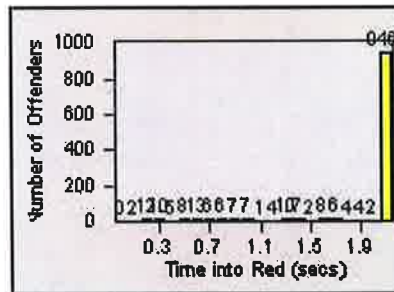

Redflex Redlight Offender Statistics

CONTRACT: Elk Grove
DATE FROM: 01-Jul-2014

LOCATION: ELK-BRLA-01R Bruceville Rd and Laguna Blvd
DATE TO: 31-Jul-2014

LANE 4

LANE 5

LANE 6