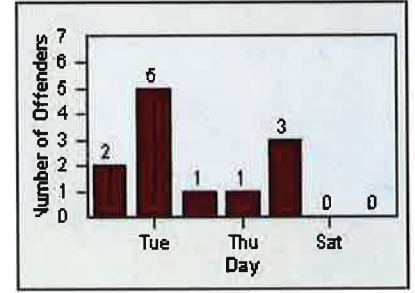

LANE 3

Redflex Redlight Offender Statistics

CONTRACT: Elk Grove
 DATE FROM: 01-Jul-2014

LOCATION: ELK-FRLA-01R Franklin Blvd and Laguna Blvd
 DATE TO: 31-Jul-2014

LANE 4

LANE 5

Redflex Redlight Offender Statistics