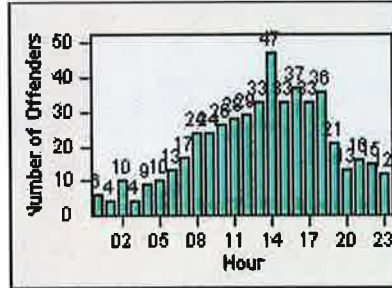

Redflex Redlight Offender Statistics

CONTRACT: Elk Grove
DATE FROM: 01-Jul-2014

LOCATION: ELK-FRLA-01R Franklin Blvd and Laguna Blvd
DATE TO: 31-Jul-2014

LANE TOTAL