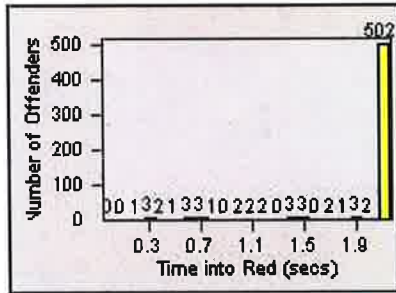

Redflex Redlight Offender Statistics

CONTRACT: Elk Grove
DATE FROM: 01-Jul-2014

LOCATION: ELK-BOEG-01 Bond Road and Elk Grove-Florin Road
DATE TO: 31-Jul-2014

LANE 4

LANE 5

LANE 6