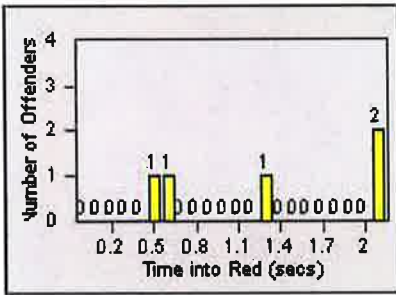

Redflex Redlight Offender Statistics

CONTRACT: Elk Grove
DATE FROM: 01-Jul-2014

LOCATION: ELK-BOEG-01 Bond Road and Elk Grove-Florin Road
DATE TO: 31-Jul-2014

LANE 4