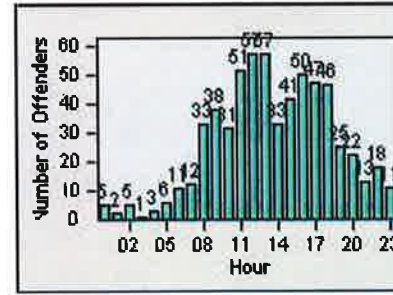

Redflex Redlight Offender Statistics

CONTRACT: Elk Grove
DATE FROM: 01-Jul-2014

LOCATION: ELK-EGBR-01 Elk Grove Blvd and Bruceville Rd
DATE TO: 31-Jul-2014

LANE 4

LANE 5

LANE 6