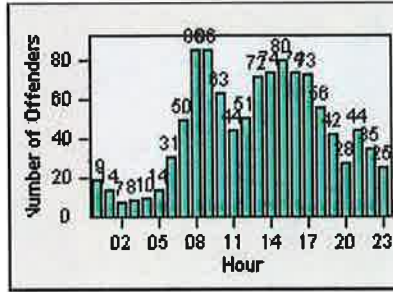

LANE 4

LANE 5

LANE 6

Redflex Redlight Offender Statistics

CONTRACT: Elk Grove
 DATE FROM: 01-Jul-2014

LOCATION: ELK-BRLA-01R Bruceville Rd and Laguna Blvd
 DATE TO: 31-Jul-2014

LANE TOTAL

Redflex Redlight Offender Statistics