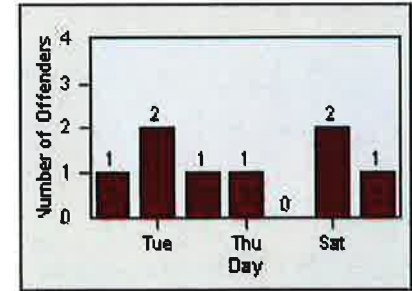

CONTRACT: Elk Grove
 DATE FROM: 01-Jul-2014

LOCATION: ELK-BOEG-01 Bond Road and Elk Grove-Florin Road
 DATE TO: 31-Jul-2014

LANE 1

LANE 2

LANE 3

Redflex Redlight Offender Statistics

CONTRACT: Elk Grove
 DATE FROM: 01-Jul-2014