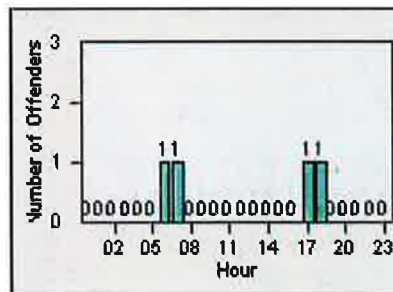

Redflex Redlight Offender Statistics

CONTRACT: Elk Grove

LOCATION: ELK-EGBR-01 Elk Grove Blvd and Bruceville Rd

DATE FROM: 01-Jul-2014

DATE TO: 31-Jul-2014

LANE 1

LANE 2

LANE 3