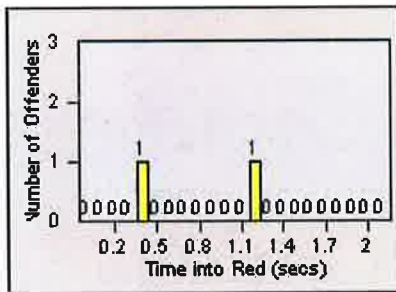

DATE FROM: 01-Jul-2014

DATE TO: 31-Jul-2014

LANE 1

LANE 2

LANE 3

Redflex Redlight Offender Statistics

CONTRACT: Elk Grove
 DATE FROM: 01-Jul-2014

LOCATION: ELK-BRLA-01R Bruceville Rd and Laguna Blvd
 DATE TO: 31-Jul-2014

LANE 4

LANE 5

LANE 6

Redflex Redlight Offender Statistics

CONTRACT: Elk Grove
 DATE FROM: 01-Jul-2014

LOCATION: ELK-BRLA-01R Bruceville Rd and Laguna Blvd
 DATE TO: 31-Jul-2014

LANE TOTAL

Redflex Redlight Offender Statistics