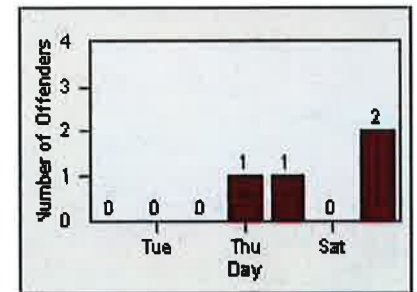

Redflex Redlight Offender Statistics

CONTRACT: Elk Grove

LOCATION: ELK-EGBR-01 Elk Grove Blvd and Bruceville Rd

DATE FROM: 01-Jul-2014

DATE TO: 31-Jul-2014

LANE 1

LANE 2

LANE 3