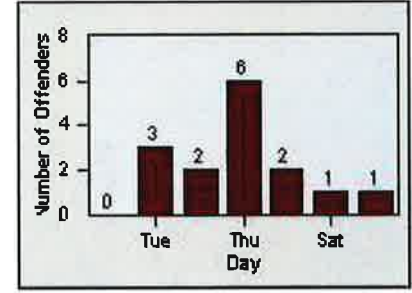

CONTRACT: Elk Grove
 DATE FROM: 01-Jul-2014

LOCATION: ELK-BOEG-01 Bond Road and Elk Grove-Florin Road
 DATE TO: 31-Jul-2014

LANE 1

LANE 2

LANE 3

Redflex Redlight Offender Statistics

CONTRACT: Elk Grove
 DATE FROM: 01-Jul-2014