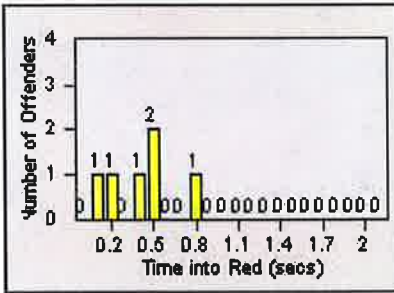

Redflex Redlight Offender Statistics

CONTRACT: Elk Grove
DATE FROM: 01-Jul-2014

LOCATION: ELK-BRLA-01R Bruceville Rd and Laguna Blvd
DATE TO: 31-Jul-2014

LANE 4