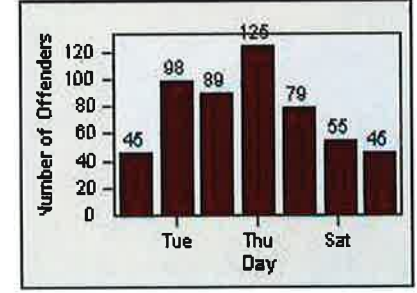

Redflex Redlight Offender Statistics

CONTRACT: Elk Grove
DATE FROM: 01-Jul-2014

LOCATION: ELK-BOEG-01 Bond Road and Elk Grove-Florin Road
DATE TO: 31-Jul-2014

LANE 4

LANE 5

LANE 6