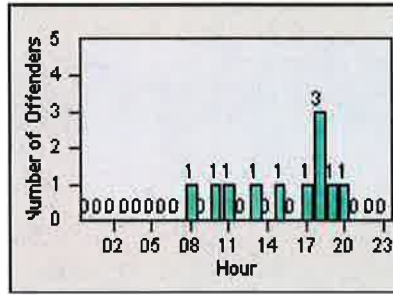

Redflex Redlight Offender Statistics

CONTRACT: Elk Grove
DATE FROM: 01-Jul-2014

LOCATION: ELK-LALS-01 Laguna Blvd and Laguna Springs Dr
DATE TO: 31-Jul-2014

LANE 1