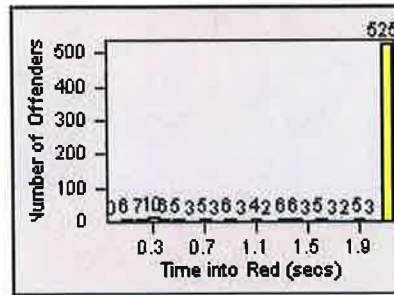

Redflex Redlight Offender Statistics

CONTRACT: Elk Grove
DATE FROM: 01-Jul-2014

LOCATION: ELK-EGBR-01 Elk Grove Blvd and Bruceville Rd
DATE TO: 31-Jul-2014

LANE 4

LANE 5

LANE 6