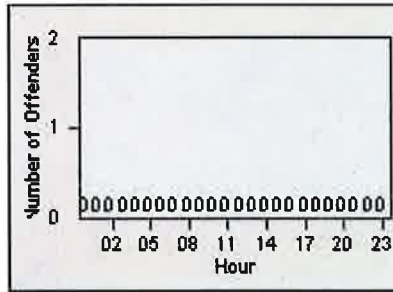

Redflex Redlight Offender Statistics

CONTRACT: Elk Grove

LOCATION: ELK-EGBR-01 Elk Grove Blvd and Bruceville Rd

DATE FROM: 01-Jul-2014

DATE TO: 31-Jul-2014

LANE 1

LANE 2

LANE 3