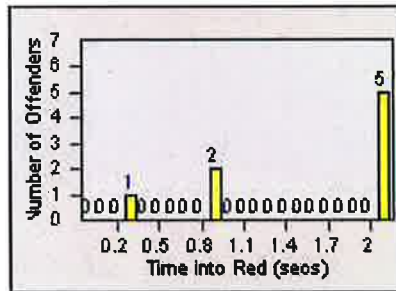

CONTRACT: Elk Grove
 DATE FROM: 01-Jul-2014

LOCATION: ELK-BOEG-01 Bond Road and Elk Grove-Florin Road
 DATE TO: 31-Jul-2014

LANE 1

LANE 2

LANE 3

Redflex Redlight Offender Statistics

CONTRACT: Elk Grove
 DATE FROM: 01-Jul-2014