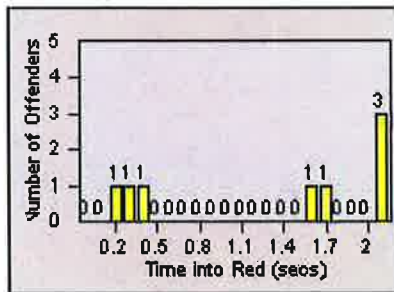

LANE 4

LANE 5

LANE 6

Redflex Redlight Offender Statistics

CONTRACT: Elk Grove
 DATE FROM: 01-Jul-2014

LOCATION: ELK-BRLA-01R Bruceville Rd and Laguna Blvd
 DATE TO: 31-Jul-2014

LANE TOTAL

Redflex Redlight Offender Statistics

CONTRACT: Elk Grove
 DATE FROM: 01-Jul-2014

LOCATION: ELK-LALS-01 Laguna Blvd and Laguna Springs Dr
 DATE TO: 31-Jul-2014

LANE 1

LANE 2

LANE 3

Redflex Redlight Offender Statistics

CONTRACT: Elk Grove
 DATE FROM: 01-Jul-2014