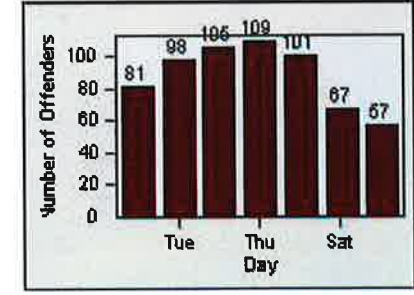

Redflex Redlight Offender Statistics

CONTRACT: Elk Grove
DATE FROM: 01-Jul-2014

LOCATION: ELK-EGBR-01 Elk Grove Blvd and Bruceville Rd
DATE TO: 31-Jul-2014

LANE 4

LANE 5

LANE 6