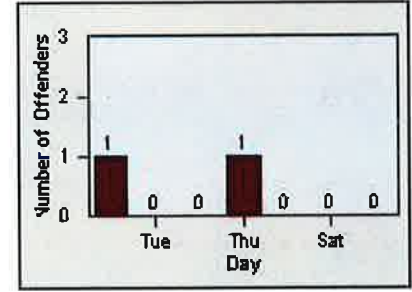

DATE FROM: 01-Jul-2014

DATE TO: 31-Jul-2014

LANE 1

LANE 2

LANE 3

Redflex Redlight Offender Statistics

CONTRACT: Elk Grove
 DATE FROM: 01-Jul-2014

LOCATION: ELK-BRLA-01R Bruceville Rd and Laguna Blvd
 DATE TO: 31-Jul-2014