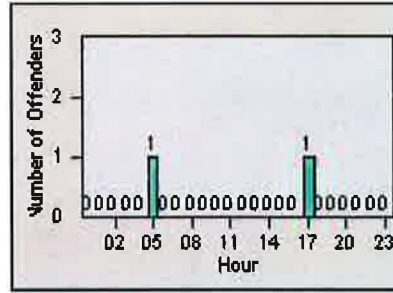

Redflex Redlight Offender Statistics

CONTRACT: Elk Grove
DATE FROM: 01-Jul-2014

LOCATION: ELK-LALS-01 Laguna Blvd and Laguna Springs Dr
DATE TO: 31-Jul-2014

LANE 1

LANE 2

LANE 3