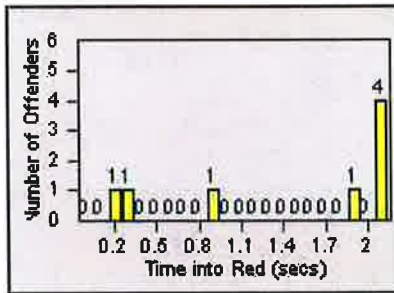

Redflex Redlight Offender Statistics

CONTRACT: Elk Grove
DATE FROM: 01-Jul-2014

LOCATION: ELK-BRLA-01R Bruceville Rd and Laguna Blvd
DATE TO: 31-Jul-2014

LANE 4

LANE 5

LANE 6