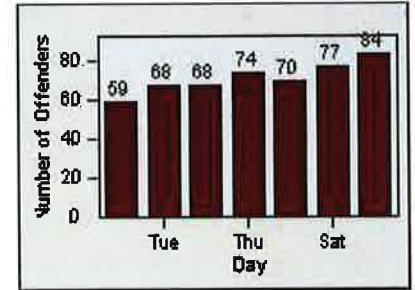

Redflex Redlight Offender Statistics

CONTRACT: Elk Grove
DATE FROM: 01-Jul-2014

LOCATION: ELK-FRLA-01R Franklin Blvd and Laguna Blvd
DATE TO: 31-Jul-2014

LANE TOTAL