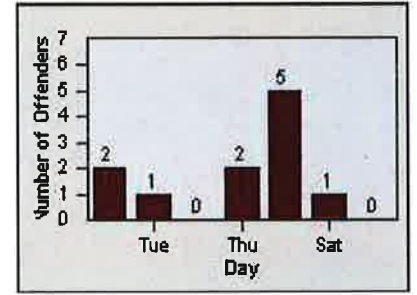

Redflex Redlight Offender Statistics

CONTRACT: Elk Grove
DATE FROM: 01-Jul-2014

LOCATION: ELK-LALS-01 Laguna Blvd and Laguna Springs Dr
DATE TO: 31-Jul-2014

LANE 1