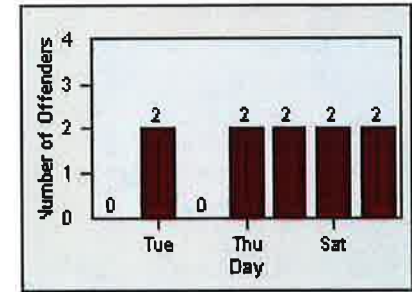

B(2)

Redflex Redlight Offender Statistics

CONTRACT: Elk Grove

LOCATION: ELK-FRLA-01R Franklin Blvd and Laguna Blvd

DATE FROM: 01-Jul-2014

DATE TO: 31-Jul-2014

LANE 1

LANE 2

LANE 3