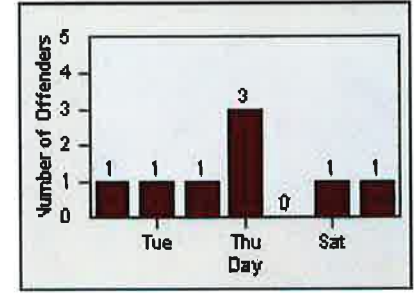

Redflex Redlight Offender Statistics

CONTRACT: Elk Grove
DATE FROM: 01-Jul-2014

LOCATION: ELK-BRLA-01R Bruceville Rd and Laguna Blvd
DATE TO: 31-Jul-2014

LANE 4

LANE 5

LANE 6