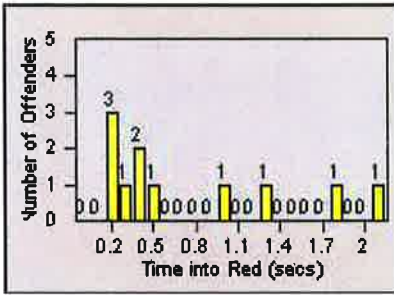

Redflex Redlight Offender Statistics

CONTRACT: Elk Grove
DATE FROM: 01-Jul-2014

LOCATION: ELK-LALS-01 Laguna Blvd and Laguna Springs Dr
DATE TO: 31-Jul-2014

LANE 1