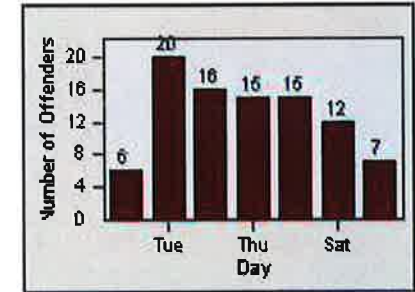

Redflex Redlight Offender Statistics

CONTRACT: Elk Grove
DATE FROM: 01-Jul-2014

LOCATION: ELK-LALS-01 Laguna Blvd and Laguna Springs Dr
DATE TO: 31-Jul-2014

LANE 4

LANE 5

LANE 6