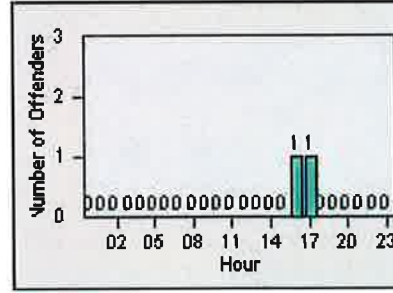

LANE 1

LANE 2

LANE 3

Redflex Redlight Offender Statistics

CONTRACT: Elk Grove
 DATE FROM: 01-Jul-2014

LOCATION: ELK-EGBR-01 Elk Grove Blvd and Bruceville Rd
 DATE TO: 31-Jul-2014

LANE 4

LANE 5