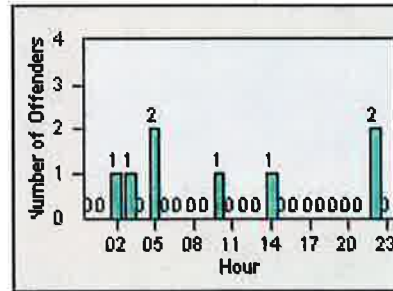

CONTRACT: Elk Grove
 DATE FROM: 01-Jul-2014

LOCATION: ELK-BOEG-01 Bond Road and Elk Grove-Florin Road
 DATE TO: 31-Jul-2014

LANE 1

LANE 2

LANE 3

Redflex Redlight Offender Statistics

CONTRACT: Elk Grove
 DATE FROM: 01-Jul-2014