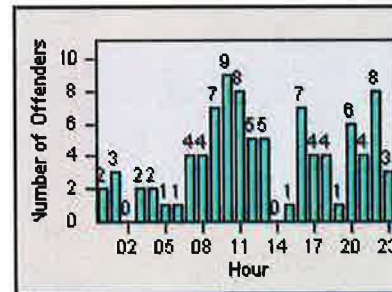

Redflex Redlight Offender Statistics

CONTRACT: Elk Grove
DATE FROM: 01-Jul-2014

LOCATION: ELK-LALS-01 Laguna Blvd and Laguna Springs Dr
DATE TO: 31-Jul-2014

LANE 4

LANE 5

LANE 6