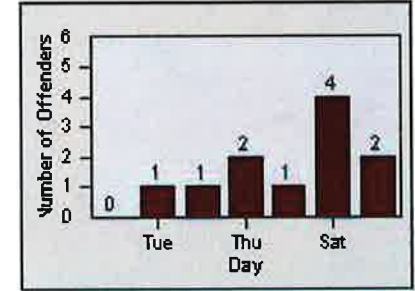

Redflex Redlight Offender Statistics

CONTRACT: Elk Grove
DATE FROM: 01-Jul-2014

LOCATION: ELK-LALS-01 Laguna Blvd and Laguna Springs Dr
DATE TO: 31-Jul-2014

LANE 4

LANE 5

LANE 6