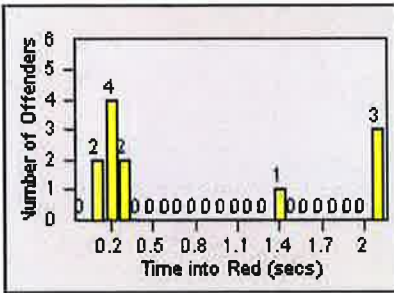

LANE 3

Redflex Redlight Offender Statistics

CONTRACT: Elk Grove
 DATE FROM: 01-Jul-2014

LOCATION: ELK-FRLA-01R Franklin Blvd and Laguna Blvd
 DATE TO: 31-Jul-2014

LANE 4

LANE 5

Redflex Redlight Offender Statistics