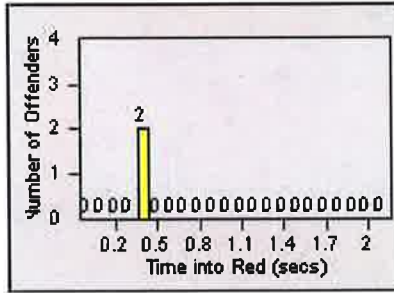

LANE 1

LANE 2

LANE 3

Redflex Redlight Offender Statistics

CONTRACT: Elk Grove
 DATE FROM: 01-Jul-2014

LOCATION: ELK-EGBR-01 Elk Grove Blvd and Bruceville Rd
 DATE TO: 31-Jul-2014

LANE 4

LANE 5