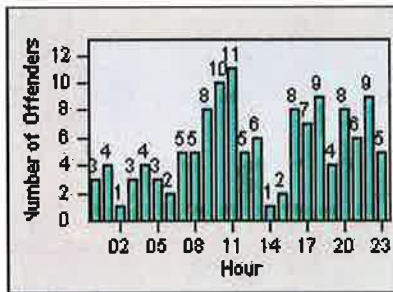

DATE FROM: 01-Jul-2014

DATE TO: 31-Jul-2014

LANE TOTAL

Redflex Redlight Offender Statistics

CONTRACT: Elk Grove

LOCATION: ELK-EGBR-01 Elk Grove Blvd and Bruceville Rd

DATE FROM: 01-Jul-2014

DATE TO: 31-Jul-2014