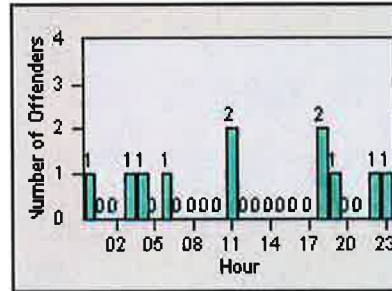

Redflex Redlight Offender Statistics

CONTRACT: Elk Grove
DATE FROM: 01-Jul-2014

LOCATION: ELK-LALS-01 Laguna Blvd and Laguna Springs Dr
DATE TO: 31-Jul-2014

LANE 4

LANE 5

LANE 6