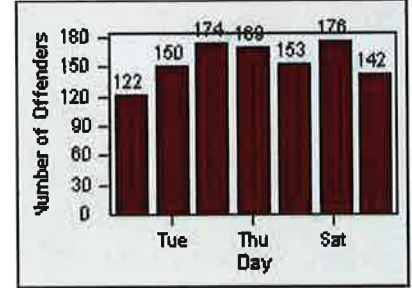

LANE 4

LANE 5

LANE 6

Redflex Redlight Offender Statistics

CONTRACT: Elk Grove
 DATE FROM: 01-Jul-2014

LOCATION: ELK-BRLA-01R Bruceville Rd and Laguna Blvd
 DATE TO: 31-Jul-2014

LANE TOTAL

Redflex Redlight Offender Statistics