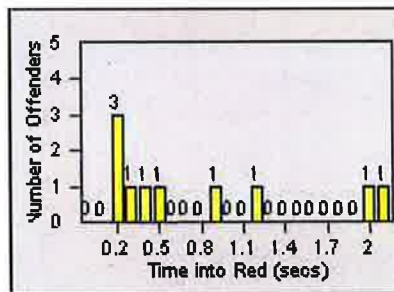

B(2)

Redflex Redlight Offender Statistics

CONTRACT: Elk Grove

LOCATION: ELK-FRLA-01R Franklin Blvd and Laguna Blvd

DATE FROM: 01-Jul-2014

DATE TO: 31-Jul-2014

LANE 1

LANE 2

LANE 3