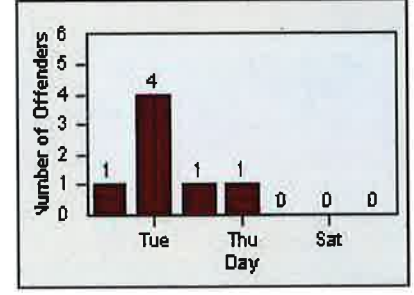

LANE 1

LANE 2

LANE 3

Redflex Redlight Offender Statistics

CONTRACT: Elk Grove
 DATE FROM: 01-Jul-2014

LOCATION: ELK-EGBR-01 Elk Grove Blvd and Bruceville Rd
 DATE TO: 31-Jul-2014

LANE 4

LANE 5