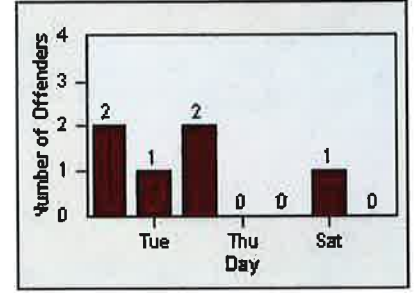

Redflex Redlight Offender Statistics

CONTRACT: Elk Grove
DATE FROM: 01-Jul-2014

LOCATION: ELK-BRLA-01R Bruceville Rd and Laguna Blvd
DATE TO: 31-Jul-2014

LANE 4