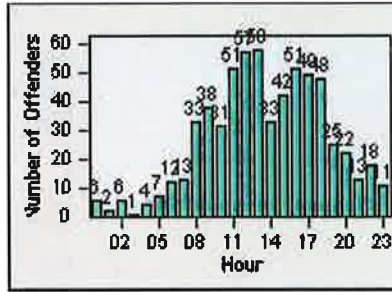

LANE 6

Redflex Redlight Offender Statistics

CONTRACT: Elk Grove
 DATE FROM: 01-Jul-2014

LOCATION: ELK-EGBR-01 Elk Grove Blvd and Bruceville Rd
 DATE TO: 31-Jul-2014

LANE TOTAL

Redflex Redlight Offender Statistics