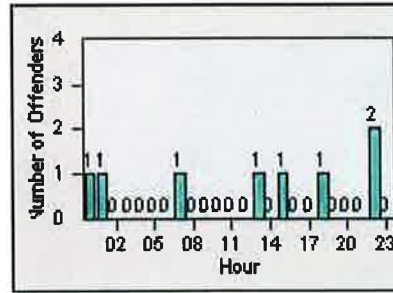

DATE FROM: 01-Jul-2014

DATE TO: 31-Jul-2014

LANE 1

LANE 2

LANE 3

Redflex Redlight Offender Statistics

CONTRACT: Elk Grove
 DATE FROM: 01-Jul-2014

LOCATION: ELK-BRLA-01R Bruceville Rd and Laguna Blvd
 DATE TO: 31-Jul-2014

LANE 4

LANE 5

LANE 6

Redflex Redlight Offender Statistics

CONTRACT: Elk Grove
 DATE FROM: 01-Jul-2014

LOCATION: ELK-BRLA-01R Bruceville Rd and Laguna Blvd
 DATE TO: 31-Jul-2014

LANE TOTAL

Redflex Redlight Offender Statistics