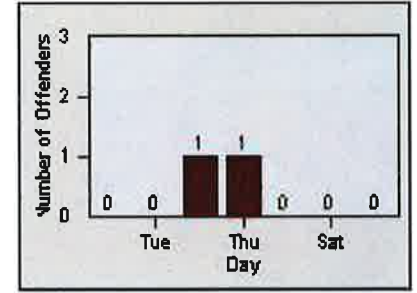

CONTRACT: Elk Grove
 DATE FROM: 01-Jul-2014

LOCATION: ELK-LALS-01 Laguna Blvd and Laguna Springs Dr
 DATE TO: 31-Jul-2014

LANE 1

LANE 2

LANE 3

Redflex Redlight Offender Statistics

CONTRACT: Elk Grove
 DATE FROM: 01-Jul-2014