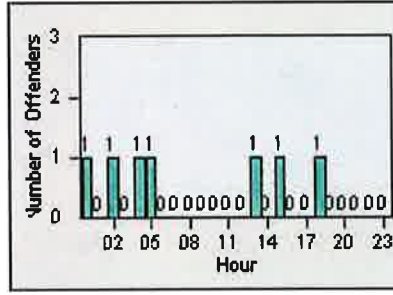

LANE 1

LANE 2

LANE 3

Redflex Redlight Offender Statistics

CONTRACT: Elk Grove
 DATE FROM: 01-Jul-2014

LOCATION: ELK-EGBR-01 Elk Grove Blvd and Bruceville Rd
 DATE TO: 31-Jul-2014

LANE 4

LANE 5