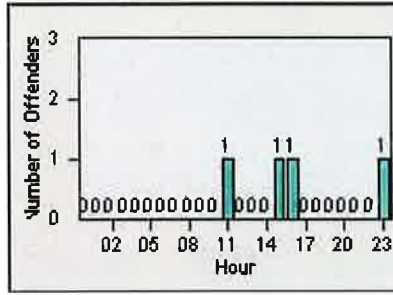

Redflex Redlight Offender Statistics

CONTRACT: Elk Grove
DATE FROM: 01-Jul-2014

LOCATION: ELK-BOEG-01 Bond Road and Elk Grove-Florin Road
DATE TO: 31-Jul-2014

LANE 1