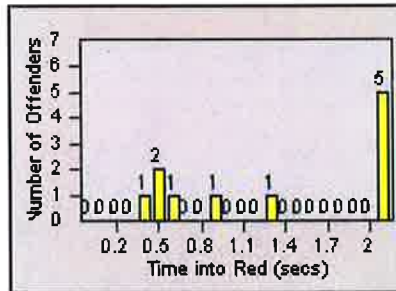

Redflex Redlight Offender Statistics

CONTRACT: Elk Grove
DATE FROM: 01-Jul-2014

LOCATION: ELK-LALS-01 Laguna Blvd and Laguna Springs Dr
DATE TO: 31-Jul-2014

LANE 4

LANE 5

LANE 6