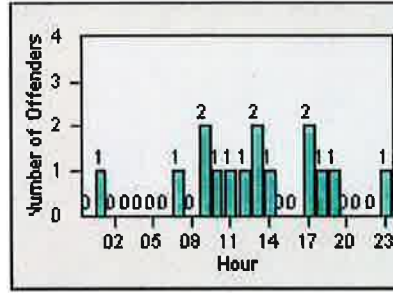

CONTRACT: Elk Grove
 DATE FROM: 01-Jul-2014

LOCATION: ELK-BOEG-01 Bond Road and Elk Grove-Florin Road
 DATE TO: 31-Jul-2014

LANE 1

LANE 2

LANE 3

Redflex Redlight Offender Statistics

CONTRACT: Elk Grove
 DATE FROM: 01-Jul-2014