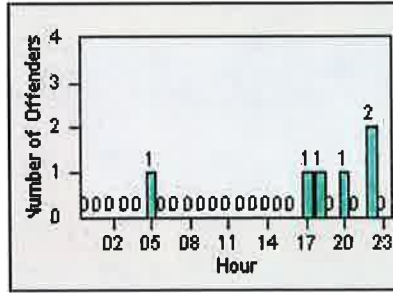

Redflex Redlight Offender Statistics

CONTRACT: Elk Grove
DATE FROM: 01-Jul-2014

LOCATION: ELK-BRLA-01R Bruceville Rd and Laguna Blvd
DATE TO: 31-Jul-2014

LANE 4