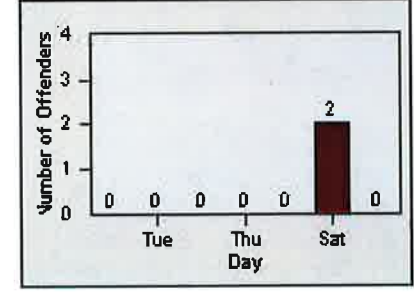

LANE 1

LANE 2

LANE 3

Redflex Redlight Offender Statistics

CONTRACT: Elk Grove
 DATE FROM: 01-Jul-2014

LOCATION: ELK-EGBR-01 Elk Grove Blvd and Bruceville Rd
 DATE TO: 31-Jul-2014

LANE 4

LANE 5