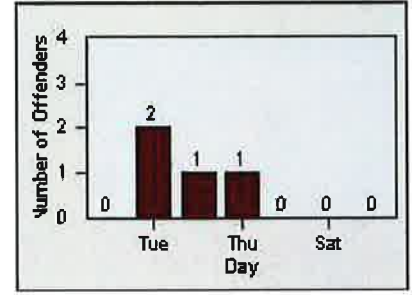

Redflex Redlight Offender Statistics

CONTRACT: Elk Grove
DATE FROM: 01-Jul-2014

LOCATION: ELK-BOEG-01 Bond Road and Elk Grove-Florin Road
DATE TO: 31-Jul-2014

LANE 1