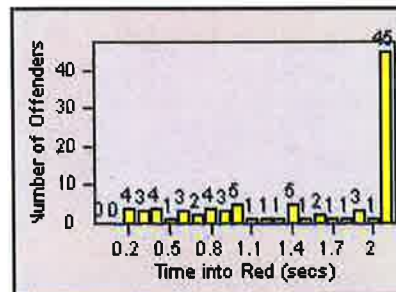

Redflex Redlight Offender Statistics

CONTRACT: Elk Grove
DATE FROM: 01-Jul-2014

LOCATION: ELK-LALS-01 Laguna Blvd and Laguna Springs Dr
DATE TO: 31-Jul-2014

LANE 4

LANE 5

LANE 6