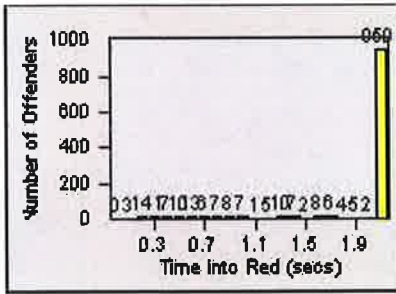

LANE 4

LANE 5

LANE 6

Redflex Redlight Offender Statistics

CONTRACT: Elk Grove
 DATE FROM: 01-Jul-2014

LOCATION: ELK-BRLA-01R Bruceville Rd and Laguna Blvd
 DATE TO: 31-Jul-2014

LANE TOTAL

Redflex Redlight Offender Statistics