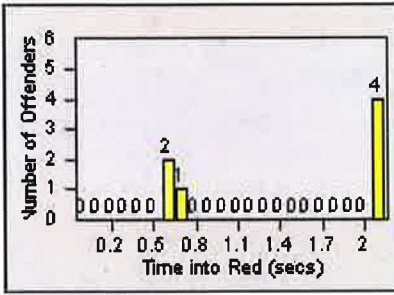

LANE 1

LANE 2

LANE 3

Redflex Redlight Offender Statistics

CONTRACT: Elk Grove
 DATE FROM: 01-Jul-2014

LOCATION: ELK-EGBR-01 Elk Grove Blvd and Bruceville Rd
 DATE TO: 31-Jul-2014

LANE 4

LANE 5