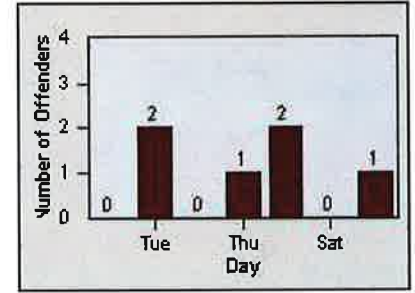

Redflex Redlight Offender Statistics

CONTRACT: Elk Grove
DATE FROM: 01-Jul-2014

LOCATION: ELK-LALS-01 Laguna Blvd and Laguna Springs Dr
DATE TO: 31-Jul-2014

LANE 4