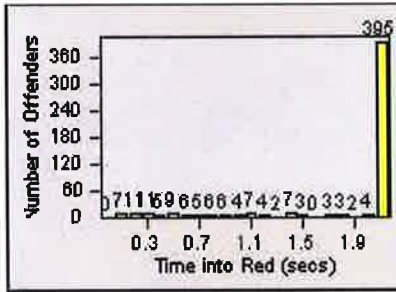

Redflex Redlight Offender Statistics

CONTRACT: Elk Grove
DATE FROM: 01-Jul-2014

LOCATION: ELK-FRLA-01R Franklin Blvd and Laguna Blvd
DATE TO: 31-Jul-2014

LANE TOTAL