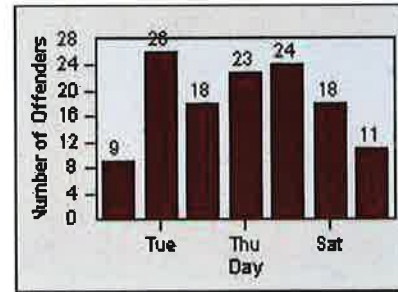

DATE FROM: 01-Jul-2014

DATE TO: 31-Jul-2014

LANE TOTAL

Redflex Redlight Offender Statistics

CONTRACT: Elk Grove

LOCATION: ELK-EGBR-01 Elk Grove Blvd and Bruceville Rd

DATE FROM: 01-Jul-2014

DATE TO: 31-Jul-2014