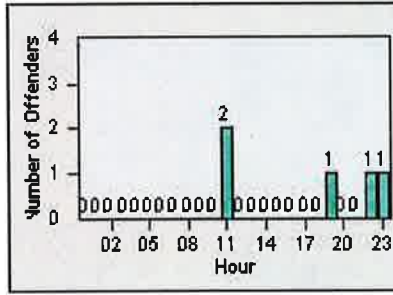

Redflex Redlight Offender Statistics

CONTRACT: Elk Grove
DATE FROM: 01-Jul-2014

LOCATION: ELK-BOEG-01 Bond Road and Elk Grove-Florin Road
DATE TO: 31-Jul-2014

LANE 4