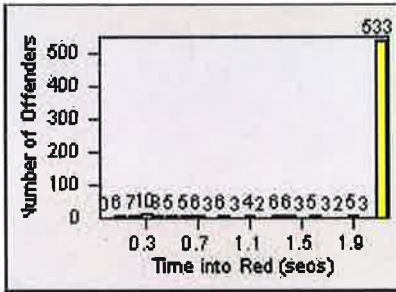

LANE 6

Redflex Redlight Offender Statistics

CONTRACT: Elk Grove
 DATE FROM: 01-Jul-2014

LOCATION: ELK-EGBR-01 Elk Grove Blvd and Bruceville Rd
 DATE TO: 31-Jul-2014

LANE TOTAL

Redflex Redlight Offender Statistics