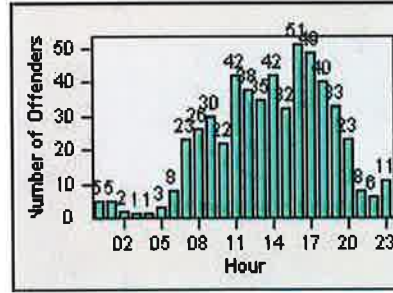

Redflex Redlight Offender Statistics

CONTRACT: Elk Grove
DATE FROM: 01-Jul-2014

LOCATION: ELK-BOEG-01 Bond Road and Elk Grove-Florin Road
DATE TO: 31-Jul-2014

LANE 4

LANE 5

LANE 6