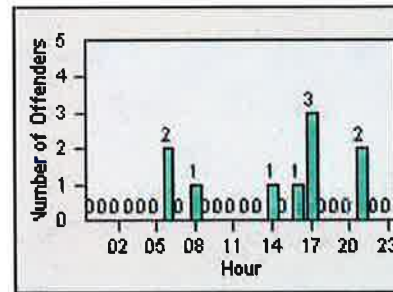

B(2)

Redflex Redlight Offender Statistics

CONTRACT: Elk Grove

LOCATION: ELK-FRLA-01R Franklin Blvd and Laguna Blvd

DATE FROM: 01-Jul-2014

DATE TO: 31-Jul-2014

LANE 1

LANE 2

LANE 3

Redflex Redlight Offender Statistics

CONTRACT: Elk Grove
 DATE FROM: 01-Jul-2014

LOCATION: ELK-FRLA-01R Franklin Blvd and Laguna Blvd
 DATE TO: 31-Jul-2014

LANE 4

LANE 5

Redflex Redlight Offender Statistics