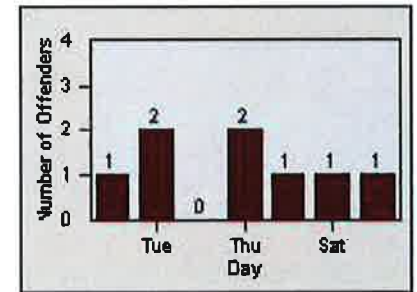

CONTRACT: Elk Grove
 DATE FROM: 01-Jul-2014

LOCATION: ELK-LALS-01 Laguna Blvd and Laguna Springs Dr
 DATE TO: 31-Jul-2014

LANE 1

LANE 2

LANE 3

Redflex Redlight Offender Statistics

CONTRACT: Elk Grove
 DATE FROM: 01-Jul-2014