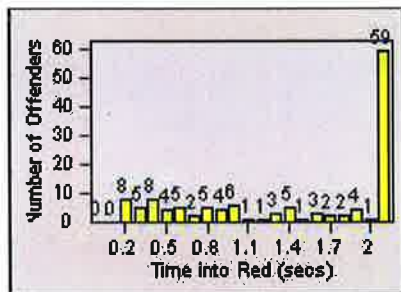

DATE FROM: 01-Jul-2014

DATE TO: 31-Jul-2014

LANE TOTAL

Redflex Redlight Offender Statistics

CONTRACT: Elk Grove

LOCATION: ELK-EGBR-01 Elk Grove Blvd and Bruceville Rd

DATE FROM: 01-Jul-2014

DATE TO: 31-Jul-2014