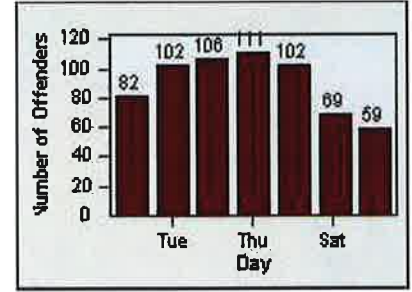

LANE 6

Redflex Redlight Offender Statistics

CONTRACT: Elk Grove
 DATE FROM: 01-Jul-2014

LOCATION: ELK-EGBR-01 Elk Grove Blvd and Bruceville Rd
 DATE TO: 31-Jul-2014

LANE TOTAL

Redflex Redlight Offender Statistics