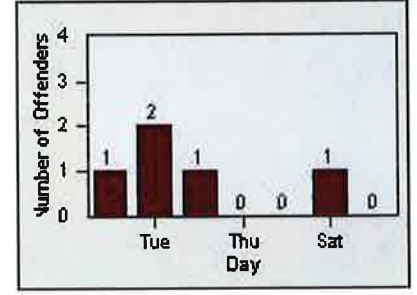

Redflex Redlight Offender Statistics

CONTRACT: Elk Grove
DATE FROM: 01-Jul-2014

LOCATION: ELK-BOEG-01 Bond Road and Elk Grove-Florin Road
DATE TO: 31-Jul-2014

LANE 4