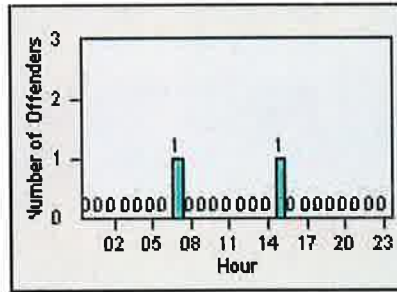

DATE FROM: 01-Jul-2014

DATE TO: 31-Jul-2014

LANE 1

LANE 2

LANE 3

Redflex Redlight Offender Statistics

CONTRACT: Elk Grove
 DATE FROM: 01-Jul-2014

LOCATION: ELK-BRLA-01R Bruceville Rd and Laguna Blvd
 DATE TO: 31-Jul-2014