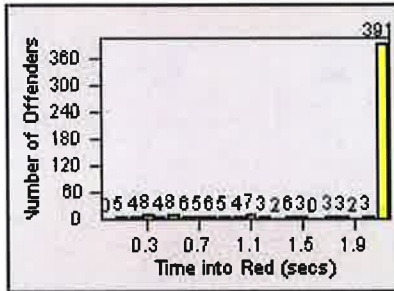

LANE 3

Redflex Redlight Offender Statistics

CONTRACT: Elk Grove
 DATE FROM: 01-Jul-2014

LOCATION: ELK-FRLA-01R Franklin Blvd and Laguna Blvd
 DATE TO: 31-Jul-2014

LANE 4

LANE 5

Redflex Redlight Offender Statistics