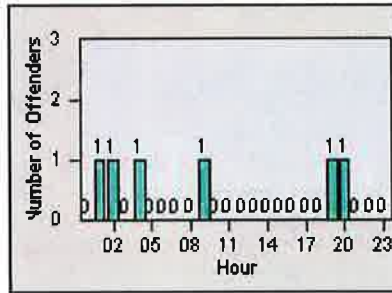

Redflex Redlight Offender Statistics

CONTRACT: Elk Grove
DATE FROM: 01-Jul-2014

LOCATION: ELK-LALS-01 Laguna Blvd and Laguna Springs Dr
DATE TO: 31-Jul-2014

LANE 4