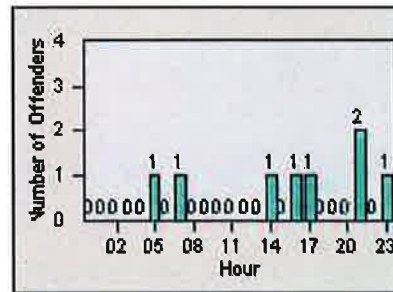

Redflex Redlight Offender Statistics

CONTRACT: Elk Grove
DATE FROM: 01-Jul-2014

LOCATION: ELK-LALS-01 Laguna Blvd and Laguna Springs Dr
DATE TO: 31-Jul-2014

LANE 1

LANE 2

LANE 3