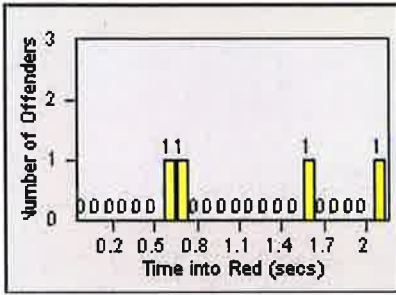

Redflex Redlight Offender Statistics

CONTRACT: Elk Grove
DATE FROM: 01-Jul-2014

LOCATION: ELK-BOEG-01 Bond Road and Elk Grove-Florin Road
DATE TO: 31-Jul-2014

LANE 1