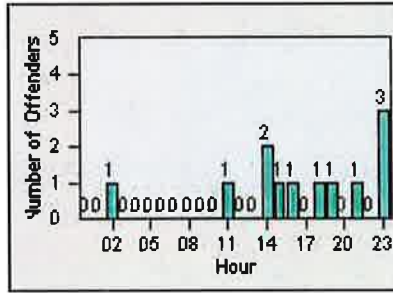

LANE 3

Redflex Redlight Offender Statistics

CONTRACT: Elk Grove
 DATE FROM: 01-Jul-2014

LOCATION: ELK-FRLA-01R Franklin Blvd and Laguna Blvd
 DATE TO: 31-Jul-2014

LANE 4

LANE 5

Redflex Redlight Offender Statistics