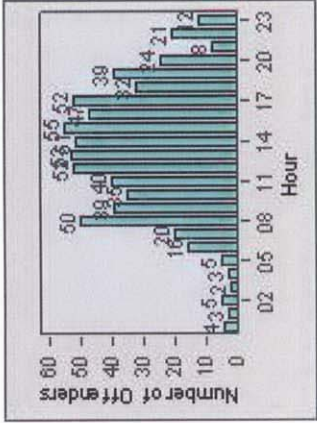

CONTRACT: Elk Grove **LOCATION:** ELK-EGBR-01 Elk Grove Blvd and Bruceville Rd
DATE FROM: 1/Jul/2010 **DATE TO:** 31/Jul/2010

LANE 6

LANE TOTAL

Redflex Redlight Offender Statistics

CONTRACT: Elk Grove **LOCATION:** ELK-EGBR-01 Elk Grove Blvd and Bruceville Rd
DATE FROM: 1/Jul/2010 **DATE TO:** 31/Jul/2010