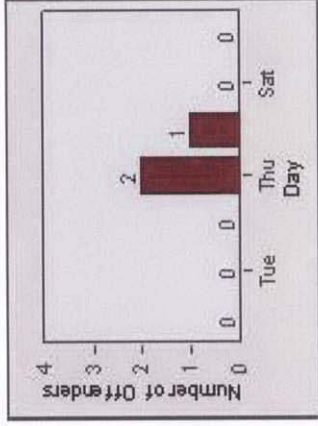

LANE 6

LANE TOTAL

Redflex Redlight Offender Statistics

CONTRACT: Elk Grove LOCATION: ELK-BRLA-01L Bruceville Rd and Laguna Blvd
DATE FROM: 1/Jul/2008 DATE TO: 31/Jul/2008

Redflex Redlight Offender Statistics