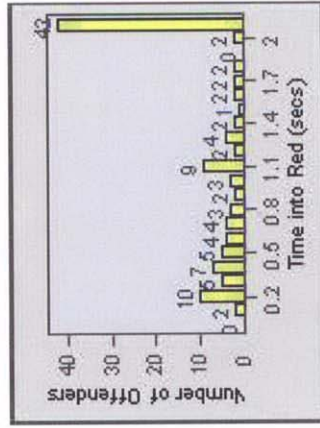

Redflex Redlight Offender Statistics

CONTRACT: Elk Grove   **LOCATION:** ELK-LALS-01 Laguna Blvd and Laguna Springs Dr
DATE FROM: 1/Jul/2010   **DATE TO:** 31/Jul/2010

LANE 6

LANE TOTAL