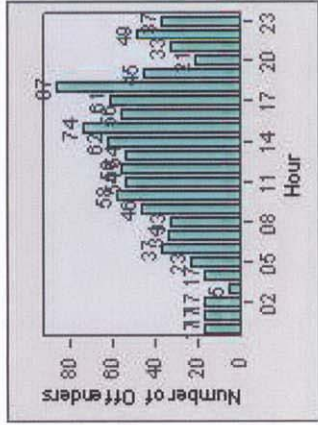

Redflex Redlight Offender Statistics

CONTRACT: Elk Grove   **LOCATION:** ELK-FRLA-01R Franklin Blvd and Laguna Blvd
DATE FROM: 1/Jul/2010   **DATE TO:** 31/Jul/2010