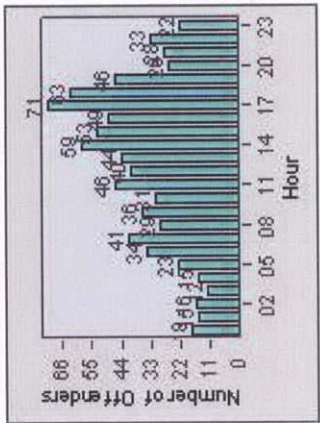

CONTRACT: Elk Grove **LOCATION:** ELK-FRLA-01R Franklin Blvd and Laguna Blvd
DATE FROM: 1/Jul/2008 **DATE TO:** 31/Jul/2008

LANE 4

LANE 5

Redflex Redlight Offender Statistics

CONTRACT: Elk Grove **LOCATION:** ELK-FRLA-01R Franklin Blvd and Laguna Blvd
DATE FROM: 1/Jul/2008 **DATE TO:** 31/Jul/2008