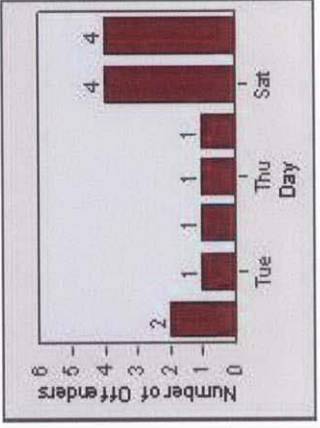

DATE FROM: 1/Jul/2010 DATE TO: 31/Jul/2010

LANE 4

LANE 5

Redflex Redlight Offender Statistics

CONTRACT: Elk Grove **LOCATION:** ELK-LALS-01 Laguna Blvd and Laguna Springs Dr
DATE FROM: 1/Jul/2010 **DATE TO:** 31/Jul/2010