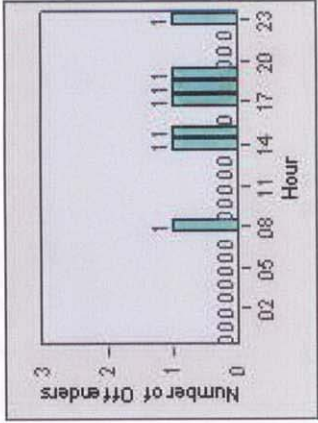

Redflex Redlight Offender Statistics

CONTRACT: Elk Grove   **LOCATION:** ELK-FRLA-01R Franklin Blvd and Laguna Blvd
DATE FROM: 1/Jul/2008   **DATE TO:** 31/Jul/2008

LANE 4