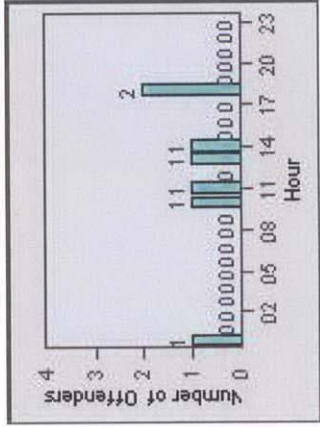

Redflex Redlight Offender Statistics

CONTRACT: Elk Grove   **LOCATION:** ELK-FRLA-01R Franklin Blvd and Laguna Blvd
DATE FROM: 1/Jul/2010   **DATE TO:** 31/Jul/2010

LANE 4

LANE 5