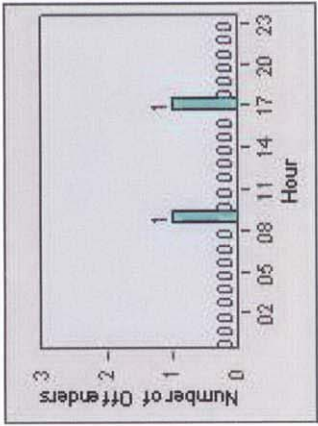

LANE 2

LANE 3

Redflex Redlight Offender Statistics

CONTRACT: ELK GROVE LOCATION: ELK-EGBR-01 Elk Grove Blvd and Bruceville Rd

DATE FROM: 1/Jul/2010 DATE TO: 31/Jul/2010

LANE 4

LANE 5

Redflex Redlight Offender Statistics