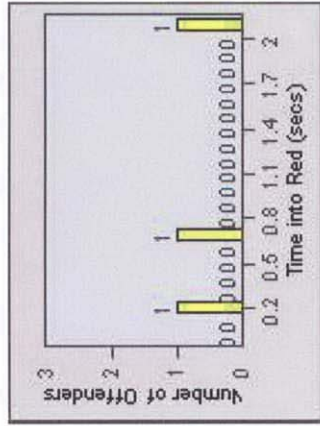

Redflex Redlight Offender Statistics

CONTRACT: Elk Grove   **LOCATION:** ELK-LALS-01 Laguna Blvd and Laguna Springs Dr
DATE FROM: 1/Jul/2010   **DATE TO:** 31/Jul/2010

LANE 1

LANE 2