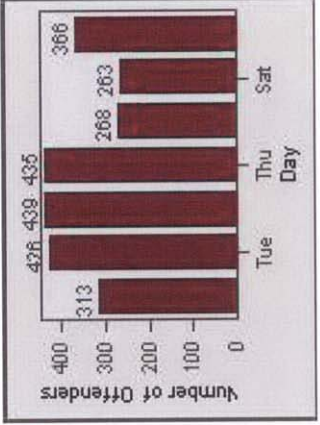

LANE 4

LANE 5

Redflex Redlight Offender Statistics

CONTRACT: Elk Grove **LOCATION:** ELK-BRLA-01R Bruceville Rd and Laguna Blvd
DATE FROM: 1/Jul/2008 **DATE TO:** 31/Jul/2008

LANE 6

LANE TOTAL

Redflex Redlight Offender Statistics