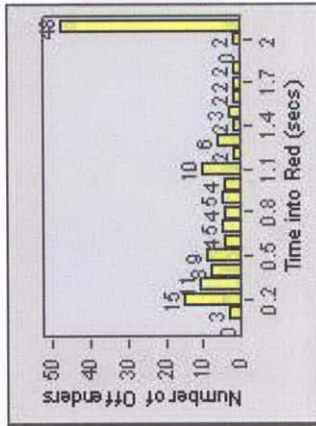

LANE 6

LANE TOTAL

Redflex Redlight Offender Statistics

CONTRACT: Elk Grove **LOCATION:** ELK-LALS-01 Laguna Blvd and Laguna Springs Dr
DATE FROM: 1/Jul/2010 **DATE TO:** 31/Jul/2010

Redflex Redlight Offender Statistics