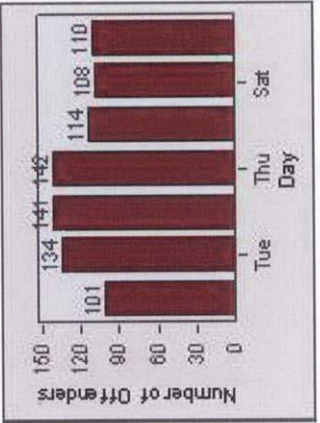

CONTRACT: Elk Grove **LOCATION:** ELK-FRLA-01R Franklin Blvd and Laguna Blvd
DATE FROM: 1/Jul/2008 **DATE TO:** 31/Jul/2008

LANE 4

LANE 5

Redflex Redlight Offender Statistics

CONTRACT: Elk Grove **LOCATION:** ELK-FRLA-01R Franklin Blvd and Laguna Blvd
DATE FROM: 1/Jul/2008 **DATE TO:** 31/Jul/2008