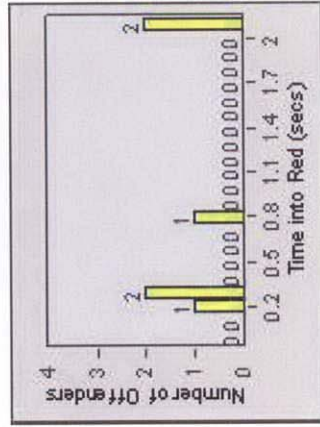

LANE 4

LANE 5

Redflex Redlight Offender Statistics

CONTRACT: Elk Grove **LOCATION:** ELK-BRLA-01R Bruceville Rd and Laguna Blvd
DATE FROM: 1/Jul/2008 **DATE TO:** 31/Jul/2008

LANE 6

LANE TOTAL

Redflex Redlight Offender Statistics