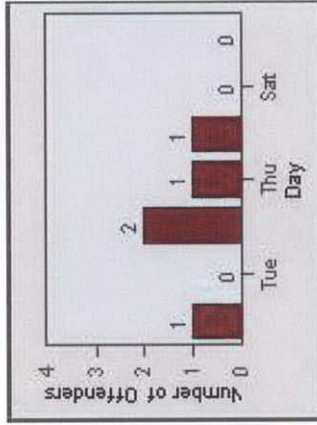

Redflex Redlight Offender Statistics

CONTRACT: Elk Grove   **LOCATION:** ELK-BRLA-01R Bruceville Rd and Laguna Blvd
DATE FROM: 1/Jul/2010   **DATE TO:** 31/Jul/2010

LANE 4

LANE 5