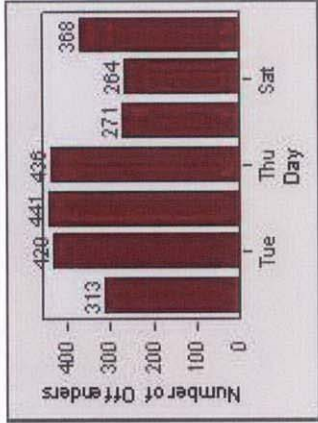

Redflex Redlight Offender Statistics

CONTRACT: Elk Grove   **LOCATION:** ELK-BRLA-01R Bruceville Rd and Laguna Blvd
DATE FROM: 1/Jul/2008   **DATE TO:** 31/Jul/2008