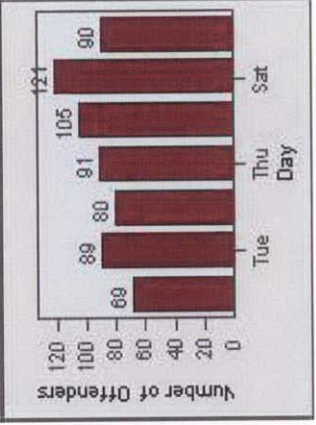

Redflex Redlight Offender Statistics

CONTRACT: Elk Grove   **LOCATION:** ELK-EGBR-01 Elk Grove Blvd and Bruceville Rd
DATE FROM: 1/Jul/2010   **DATE TO:** 31/Jul/2010

LANE 6

LANE TOTAL