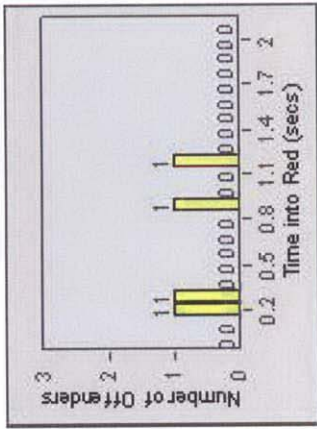

Redflex Redlight Offender Statistics

CONTRACT: Elk Grove   **LOCATION:** ELK-EGBR-01 Elk Grove Blvd and Bruceville Rd
DATE FROM: 1/Jul/2010   **DATE TO:** 31/Jul/2010