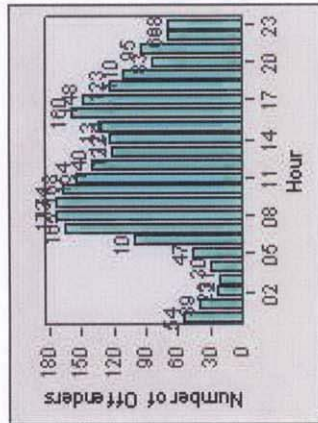

Redflex Redlight Offender Statistics

CONTRACT: Elk Grove   **LOCATION:** ELK-BRLA-01R Bruceville Rd and Laguna Blvd
DATE FROM: 1/Jul/2008   **DATE TO:** 31/Jul/2008