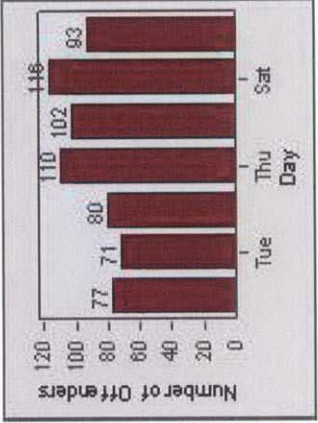

LANE 6

LANE TOTAL

Redflex Redlight Offender Statistics

CONTRACT: Elk Grove LOCATION: ELK-BRLA-01R Bruceville Rd and Laguna Blvd

DATE FROM: 1/Jul/2010 DATE TO: 31/Jul/2010

Redflex Redlight Offender Statistics