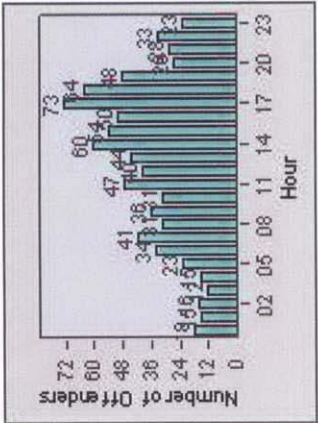

LANE 6

LANE TOTAL

Redflex Redlight Offender Statistics

CONTRACT: Elk Grove **LOCATION:** ELK-FRLA-01R Franklin Blvd and Laguna Blvd
DATE FROM: 1/Jul/2008 **DATE TO:** 31/Jul/2008

Redflex Redlight Offender Statistics