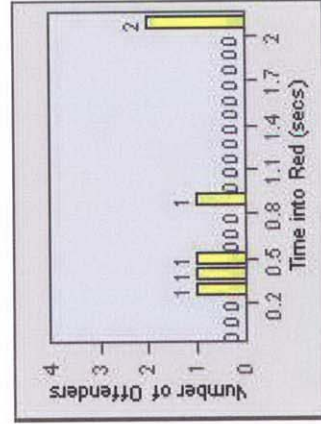

Redflex Redlight Offender Statistics

CONTRACT: Elk Grove   **LOCATION:** ELK-FRLA-01L Franklin Blvd and Laguna Blvd
DATE FROM: 1/Jul/2008   **DATE TO:** 31/Jul/2008

LANE 1

LANE 2

LANE 3