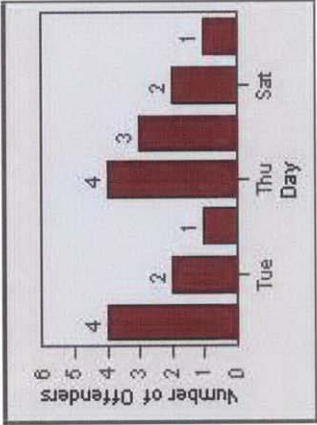

LANE 2

LANE 3

Redflex Redlight Offender Statistics

CONTRACT: ELK GROVE LOCATION: ELK-EGBR-01 Elk Grove Blvd and Bruceville Rd

DATE FROM: 1/Jul/2010 DATE TO: 31/Jul/2010

LANE 4

LANE 5

Redflex Redlight Offender Statistics