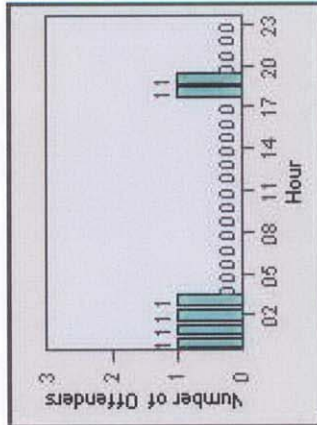

Redflex Redlight Offender Statistics

CONTRACT: ELK GROVE LOCATION: ELK-LALS-01 Laguna Blvd and Laguna Springs Dr

DATE FROM: 1/Jul/2010 DATE TO: 31/Jul/2010

LANE 4

LANE 5