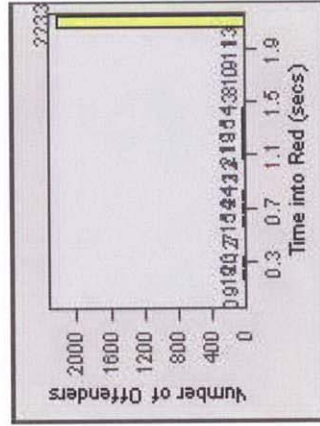

LANE 4

LANE 5

Redflex Redlight Offender Statistics

CONTRACT: Elk Grove **LOCATION:** ELK-BRLA-01R Bruceville Rd and Laguna Blvd
DATE FROM: 1/Jul/2008 **DATE TO:** 31/Jul/2008

LANE 6

LANE TOTAL

Redflex Redlight Offender Statistics