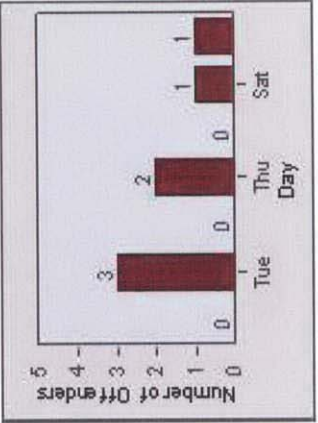

Redflex Redlight Offender Statistics

CONTRACT: Elk Grove   **LOCATION:** ELK-FRLA-01R Franklin Blvd and Laguna Blvd
DATE FROM: 1/Jul/2008   **DATE TO:** 31/Jul/2008

LANE 4