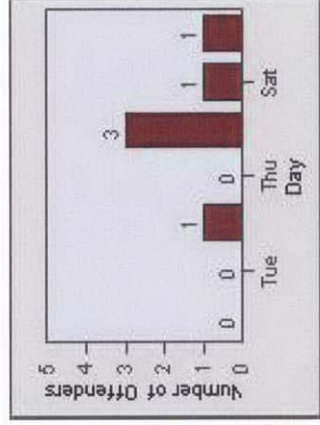

Redflex Redlight Offender Statistics

CONTRACT: Elk Grove   **LOCATION:** ELK-LALS-01 Laguna Blvd and Laguna Springs Dr
DATE FROM: 1/Jul/2010   **DATE TO:** 31/Jul/2010

LANE 1

LANE 2

LANE 3