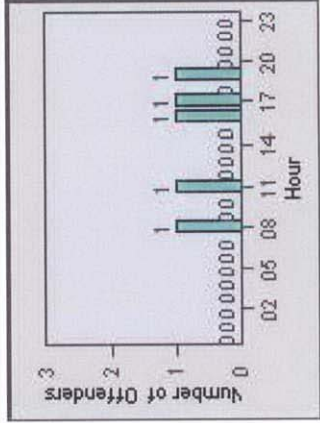

Redflex Redlight Offender Statistics

CONTRACT: Elk Grove   **LOCATION:** ELK-FRLA-01R Franklin Blvd and Laguna Blvd
DATE FROM: 1/Jul/2008   **DATE TO:** 31/Jul/2008

LANE 4

LANE 5