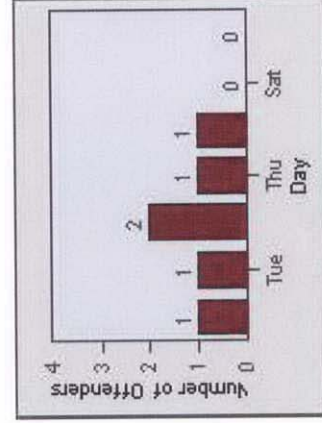

Redflex Redlight Offender Statistics

CONTRACT: Elk Grove   **LOCATION:** ELK-FRLA-01L Franklin Blvd and Laguna Blvd
DATE FROM: 1/Jul/2008   **DATE TO:** 31/Jul/2008

LANE 1

LANE 2

LANE 3