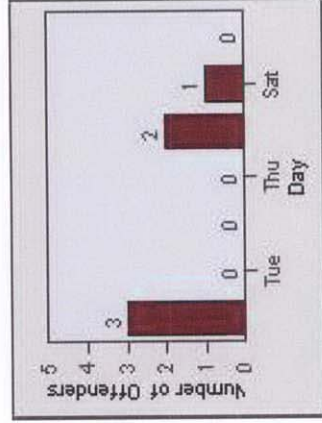

Redflex Redlight Offender Statistics

CONTRACT: Elk Grove   **LOCATION:** ELK-FRLA-01L Franklin Blvd and Laguna Blvd
DATE FROM: 1/Jul/2008   **DATE TO:** 31/Jul/2008

LANE 1