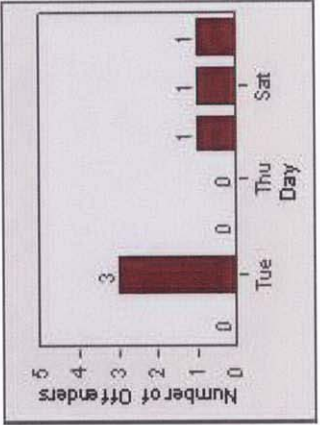

LANE 4

LANE 5

Redflex Redlight Offender Statistics

CONTRACT: Elk Grove **LOCATION:** ELK-BRLA-01R Bruceville Rd and Laguna Blvd
DATE FROM: 1/Jul/2008 **DATE TO:** 31/Jul/2008

LANE 6

LANE TOTAL

Redflex Redlight Offender Statistics