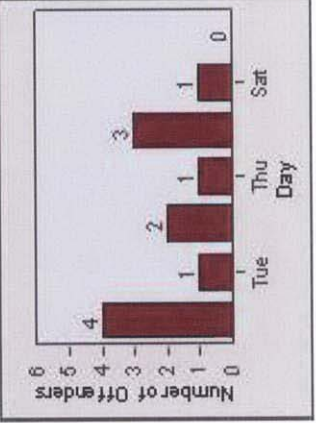

CONTRACT: Elk Grove LOCATION: ELK-FRLA-01L Franklin Blvd and Laguna Blvd
DATE FROM: 1/Jul/2008 DATE TO: 31/Jul/2008

LANE 6

LANE TOTAL

Redflex Redlight Offender Statistics

CONTRACT: Elk Grove **LOCATION:** ELK-FRLA-01L Franklin Blvd and Laguna Blvd
DATE FROM: 1/Jul/2008 **DATE TO:** 31/Jul/2008