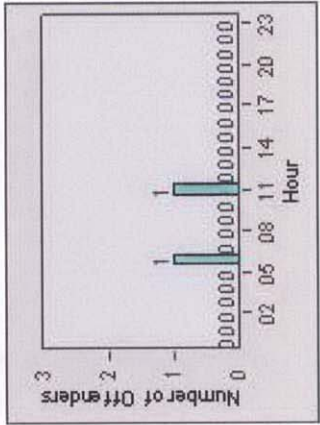

CONTRACT: Elk Grove LOCATION: ELK-BRLA-01R Bruceville Rd and Laguna Blvd
DATE FROM: 1/Jul/2008 DATE TO: 31/Jul/2008

LANE 1

LANE 2

LANE 3

Redflex Redlight Offender Statistics

CONTRACT: Elk Grove **LOCATION:** ELK-BRLA-01R Bruceville Rd and Laguna Blvd
DATE FROM: 1/Jul/2008 **DATE TO:** 31/Jul/2008