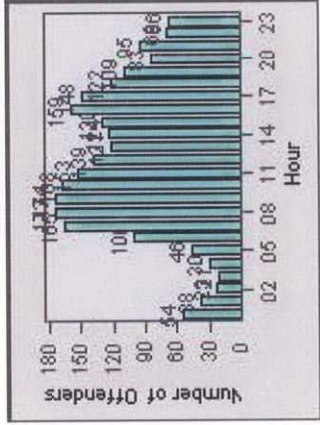

LANE 4

LANE 5

Redflex Redlight Offender Statistics

CONTRACT: Elk Grove **LOCATION:** ELK-BRLA-01R Bruceville Rd and Laguna Blvd
DATE FROM: 1/Jul/2008 **DATE TO:** 31/Jul/2008

LANE 6

LANE TOTAL

Redflex Redlight Offender Statistics