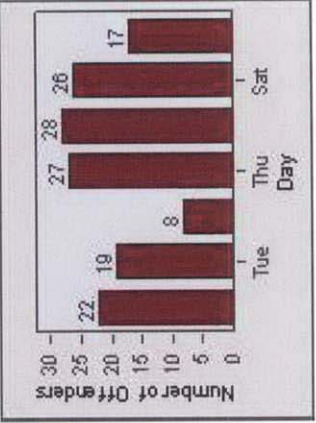

LANE 6

LANE TOTAL

Redflex Redlight Offender Statistics

CONTRACT: Elk Grove **LOCATION:** ELK-LALS-01 Laguna Blvd and Laguna Springs Dr
DATE FROM: 1/Jul/2010 **DATE TO:** 31/Jul/2010

Redflex Redlight Offender Statistics