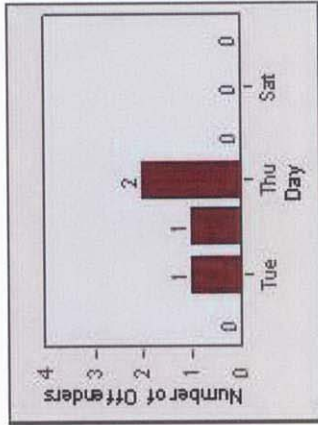

CONTRACT: Elk Grove **LOCATION:** ELK-BRLA-01R Bruceville Rd and Laguna Blvd
DATE FROM: 1/Jul/2010 **DATE TO:** 31/Jul/2010

LANE 4

LANE 5

Redflex Redlight Offender Statistics

CONTRACT: Elk Grove **LOCATION:** ELK-BRLA-01R Bruceville Rd and Laguna Blvd
DATE FROM: 1/Jul/2010 **DATE TO:** 31/Jul/2010