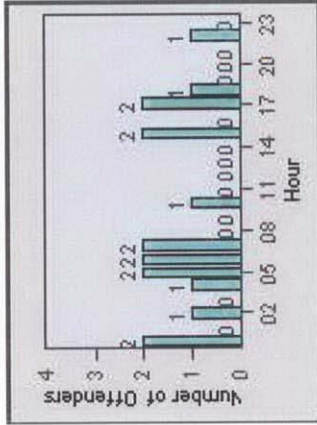

LANE 2

LANE 3

Redflex Redlight Offender Statistics

CONTRACT: ELK GROVE LOCATION: ELK-EGBR-01 Elk Grove Blvd and Bruceville Rd

DATE FROM: 1/Jul/2010 DATE TO: 31/Jul/2010

LANE 4

LANE 5

Redflex Redlight Offender Statistics