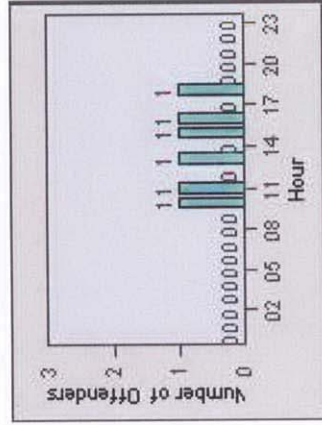

Redflex Redlight Offender Statistics

CONTRACT: Elk Grove   **LOCATION:** ELK-FRLA-01L Franklin Blvd and Laguna Blvd
DATE FROM: 1/Jul/2008   **DATE TO:** 31/Jul/2008

LANE 1