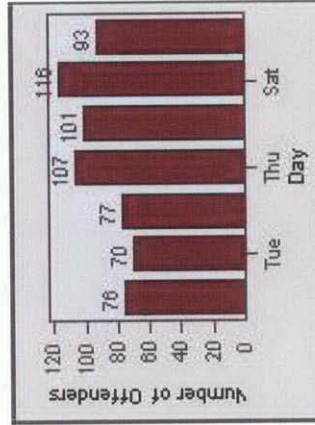

Redflex Redlight Offender Statistics

CONTRACT: Elk Grove   **LOCATION:** ELK-BRLA-01R Bruceville Rd and Laguna Blvd
DATE FROM: 1/Jul/2010   **DATE TO:** 31/Jul/2010

LANE 6

LANE TOTAL