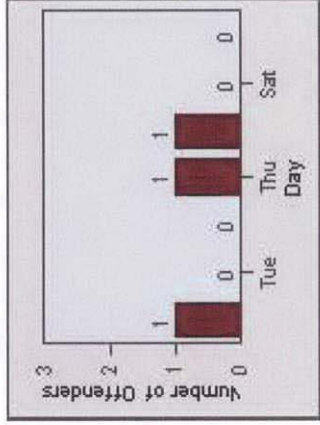

Redflex Redlight Offender Statistics

CONTRACT: Elk Grove   **LOCATION:** ELK-LALS-01 Laguna Blvd and Laguna Springs Dr
DATE FROM: 1/Jul/2010   **DATE TO:** 31/Jul/2010

LANE 1

LANE 2