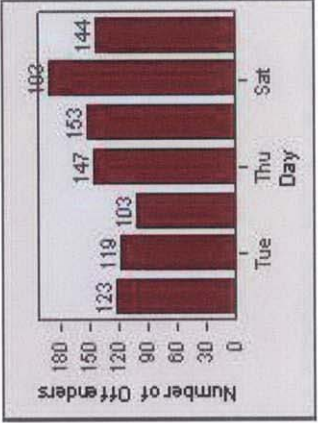

LANE 4

LANE 5

Redflex Redlight Offender Statistics

CONTRACT: Elk Grove LOCATION: ELK-FRLA-01R Franklin Blvd and Laguna Blvd
DATE FROM: 1/Jul/2010 DATE TO: 31/Jul/2010

LANE 6

LANE TOTAL

Redflex Redlight Offender Statistics