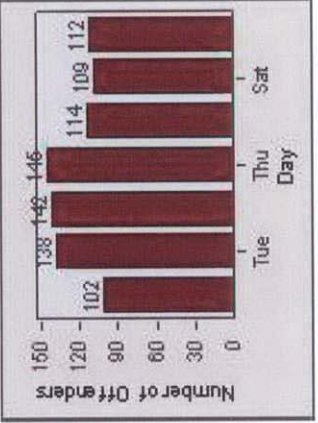

LANE 6

LANE TOTAL

Redflex Redlight Offender Statistics

CONTRACT: Elk Grove **LOCATION:** ELK-FRLA-01R Franklin Blvd and Laguna Blvd
DATE FROM: 1/Jul/2008 **DATE TO:** 31/Jul/2008

Redflex Redlight Offender Statistics