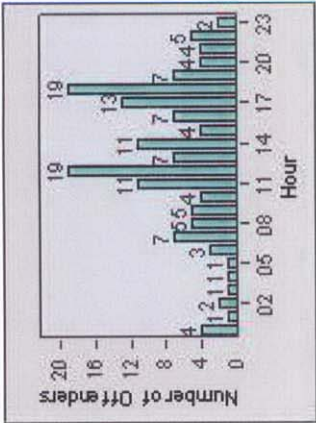

LANE 6

LANE TOTAL

Redflex Redlight Offender Statistics

CONTRACT: Elk Grove **LOCATION:** ELK-LALS-01 Laguna Blvd and Laguna Springs Dr
DATE FROM: 1/Jul/2010 **DATE TO:** 31/Jul/2010

Redflex Redlight Offender Statistics