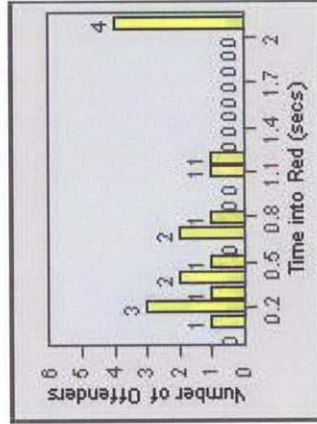

LANE 2

LANE 3

Redflex Redlight Offender Statistics

CONTRACT: ELK GROVE LOCATION: ELK-EGBR-01 Elk Grove Blvd and Bruceville Rd

DATE FROM: 1/Jul/2010 DATE TO: 31/Jul/2010

LANE 4

LANE 5

Redflex Redlight Offender Statistics