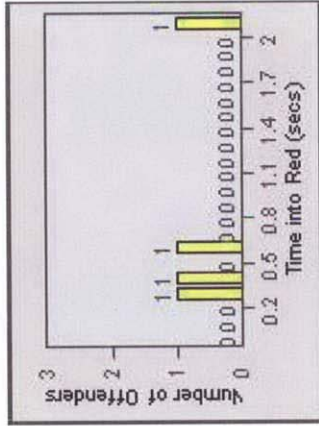

Redflex Redlight Offender Statistics

CONTRACT: Elk Grove   **LOCATION:** ELK-BRLA-01R Bruceville Rd and Laguna Blvd
DATE FROM: 1/Jul/2008   **DATE TO:** 31/Jul/2008

LANE 4

LANE 5