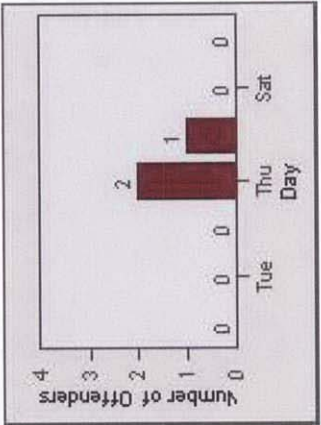

Redflex Redlight Offender Statistics

CONTRACT: Elk Grove **LOCATION:** ELK-BRLA-01L Bruceville Rd and Laguna Blvd
DATE FROM: 1/Jul/2008 **DATE TO:** 31/Jul/2008

LANE 1

LANE 2

LANE 3

Redflex Redlight Offender Statistics