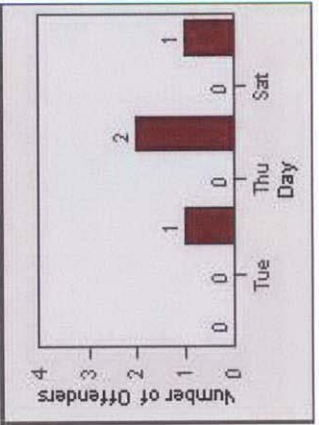

Redflex Redlight Offender Statistics

CONTRACT: Elk Grove   **LOCATION:** ELK-BRLA-01R Bruceville Rd and Laguna Blvd
DATE FROM: 1/Jul/2008   **DATE TO:** 31/Jul/2008

LANE 4

LANE 5