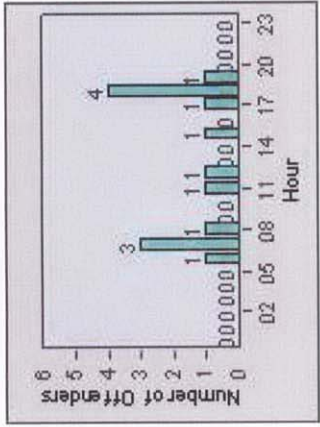

DATE FROM: 1/Jul/2010 DATE TO: 31/Jul/2010

LANE 4

LANE 5

Redflex Redlight Offender Statistics

CONTRACT: Elk Grove **LOCATION:** ELK-LALS-01 Laguna Blvd and Laguna Springs Dr
DATE FROM: 1/Jul/2010 **DATE TO:** 31/Jul/2010