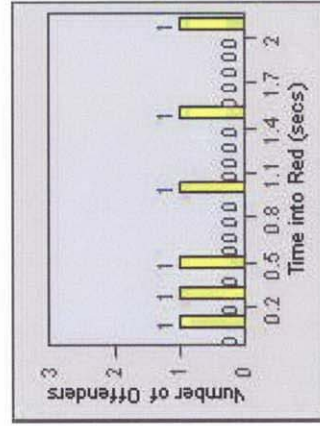

Redflex Redlight Offender Statistics

CONTRACT: Elk Grove   **LOCATION:** ELK-LALS-01 Laguna Blvd and Laguna Springs Dr
DATE FROM: 1/Jul/2010   **DATE TO:** 31/Jul/2010

LANE 1

LANE 2

LANE 3