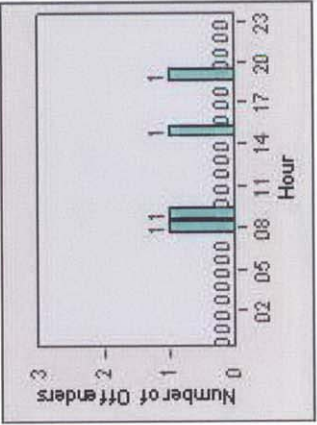

Redflex Redlight Offender Statistics

CONTRACT: Elk Grove   **LOCATION:** ELK-EGBR-01 Elk Grove Blvd and Bruceville Rd
DATE FROM: 1/Jul/2010   **DATE TO:** 31/Jul/2010