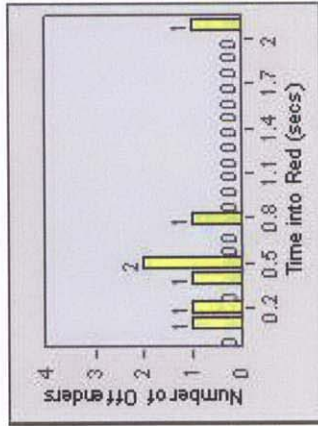

Redflex Redlight Offender Statistics

CONTRACT: Elk Grove   **LOCATION:** ELK-FRLA-01R Franklin Blvd and Laguna Blvd
DATE FROM: 1/Jul/2008   **DATE TO:** 31/Jul/2008

LANE 4