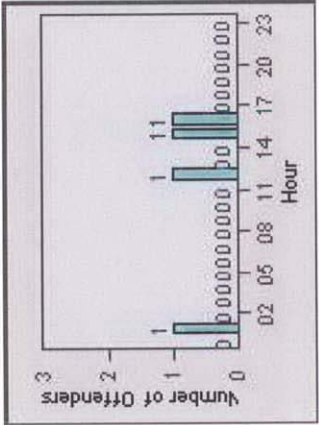

Redflex Redlight Offender Statistics

CONTRACT: Elk Grove   **LOCATION:** ELK-BRLA-01R Bruceville Rd and Laguna Blvd
DATE FROM: 1/Jul/2008   **DATE TO:** 31/Jul/2008

LANE 4

LANE 5