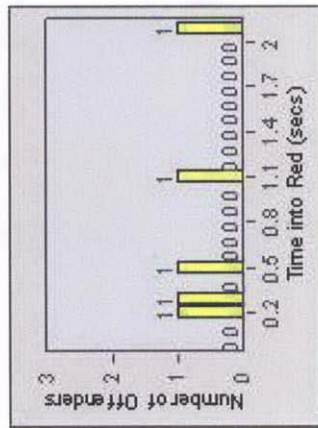

Redflex Redlight Offender Statistics

CONTRACT: ELK GROVE LOCATION: ELK-LALS-01 Laguna Blvd and Laguna Springs Dr

DATE FROM: 1/Jul/2010 DATE TO: 31/Jul/2010

LANE 4