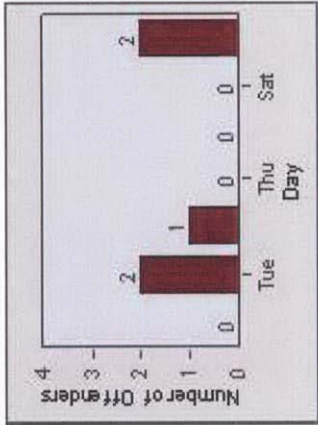

Redflex Redlight Offender Statistics

CONTRACT: ELK GROVE LOCATION: ELK-LALS-01 Laguna Blvd and Laguna Springs Dr

DATE FROM: 1/Jul/2010 DATE TO: 31/Jul/2010

LANE 4