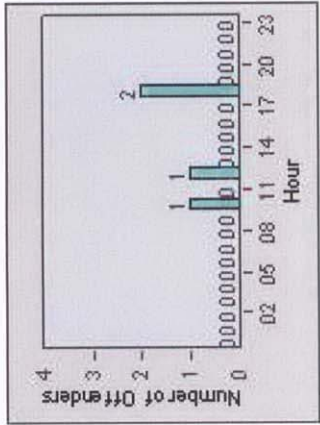

CONTRACT: Elk Grove LOCATION: ELK-FRLA-01R Franklin Blvd and Laguna Blvd
DATE FROM: 1/Jul/2010 DATE TO: 31/Jul/2010

LANE 1

LANE 2

LANE 3

Redflex Redlight Offender Statistics

CONTRACT: Elk Grove **LOCATION:** ELK-FRLA-01R Franklin Blvd and Laguna Blvd
DATE FROM: 1/Jul/2010 **DATE TO:** 31/Jul/2010