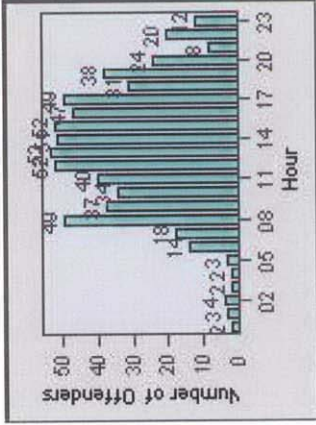

Redflex Redlight Offender Statistics

CONTRACT: Elk Grove   **LOCATION:** ELK-EGBR-01 Elk Grove Blvd and Bruceville Rd
DATE FROM: 1/Jul/2010   **DATE TO:** 31/Jul/2010

LANE 6

LANE TOTAL