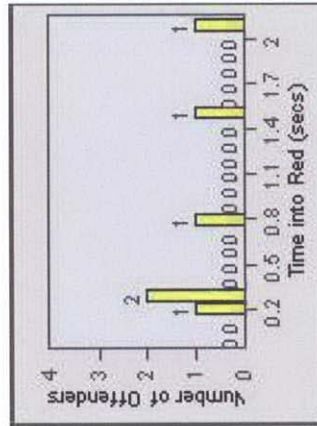

Redflex Redlight Offender Statistics

CONTRACT: ELK GROVE LOCATION: ELK-LALS-01 Laguna Blvd and Laguna Springs Dr

DATE FROM: 1/Jul/2010 DATE TO: 31/Jul/2010

LANE 4

LANE 5