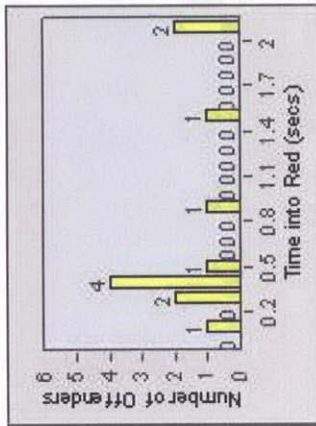

CONTRACT: Elk Grove LOCATION: ELK-FRLA-01L Franklin Blvd and Laguna Blvd
DATE FROM: 1/Jul/2008 DATE TO: 31/Jul/2008

LANE 6

LANE TOTAL

Redflex Redlight Offender Statistics

CONTRACT: Elk Grove **LOCATION:** ELK-FRLA-01L Franklin Blvd and Laguna Blvd
DATE FROM: 1/Jul/2008 **DATE TO:** 31/Jul/2008