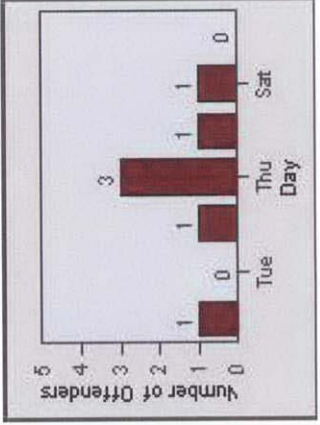

Redflex Redlight Offender Statistics

CONTRACT: Elk Grove   **LOCATION:** ELK-FRLA-01R Franklin Blvd and Laguna Blvd
DATE FROM: 1/Jul/2010   **DATE TO:** 31/Jul/2010

LANE 4

LANE 5