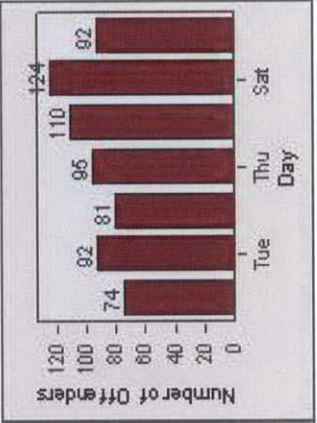

CONTRACT: Elk Grove **LOCATION:** ELK-EGBR-01 Elk Grove Blvd and Bruceville Rd
DATE FROM: 1/Jul/2010 **DATE TO:** 31/Jul/2010

LANE 6

LANE TOTAL

Redflex Redlight Offender Statistics

CONTRACT: Elk Grove **LOCATION:** ELK-EGBR-01 Elk Grove Blvd and Bruceville Rd
DATE FROM: 1/Jul/2010 **DATE TO:** 31/Jul/2010