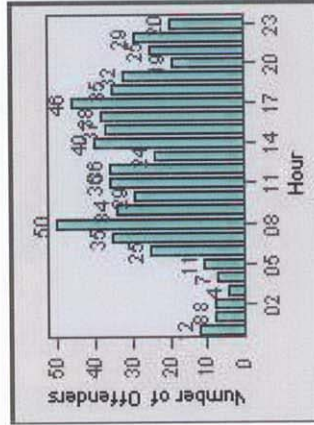

Redflex Redlight Offender Statistics

CONTRACT: Elk Grove   **LOCATION:** ELK-BRLA-01R Bruceville Rd and Laguna Blvd
DATE FROM: 1/Jul/2010   **DATE TO:** 31/Jul/2010

LANE 6

LANE TOTAL