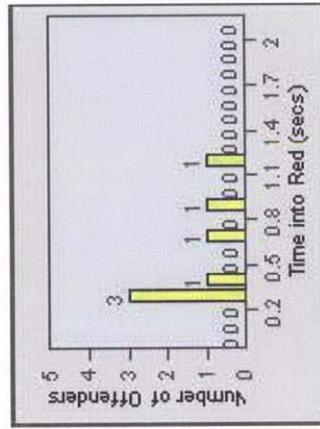

Redflex Redlight Offender Statistics

CONTRACT: Elk Grove   **LOCATION:** ELK-FRLA-01R Franklin Blvd and Laguna Blvd
DATE FROM: 1/Jul/2010   **DATE TO:** 31/Jul/2010

LANE 4

LANE 5