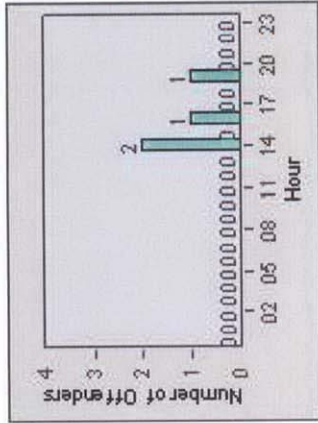

CONTRACT: Elk Grove **LOCATION:** ELK-BRLA-01R Bruceville Rd and Laguna Blvd
DATE FROM: 1/Jul/2010 **DATE TO:** 31/Jul/2010

LANE 4

LANE 5

Redflex Redlight Offender Statistics

CONTRACT: Elk Grove **LOCATION:** ELK-BRLA-01R Bruceville Rd and Laguna Blvd
DATE FROM: 1/Jul/2010 **DATE TO:** 31/Jul/2010