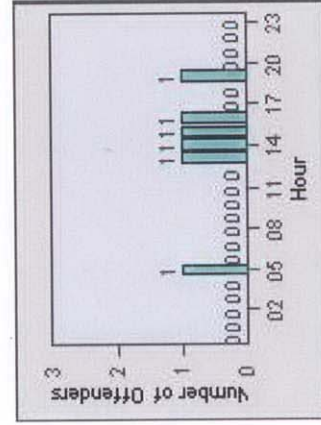

Redflex Redlight Offender Statistics

CONTRACT: Elk Grove   **LOCATION:** ELK-FRLA-01L Franklin Blvd and Laguna Blvd
DATE FROM: 1/Jul/2008   **DATE TO:** 31/Jul/2008

LANE 1

LANE 2

LANE 3