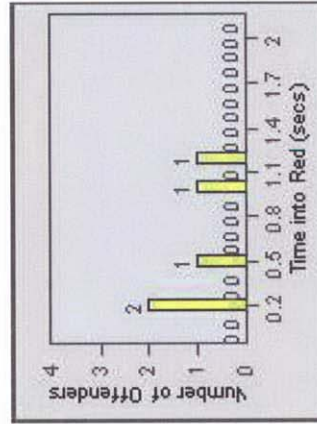

Redflex Redlight Offender Statistics

CONTRACT: Elk Grove   **LOCATION:** ELK-BRLA-01R Bruceville Rd and Laguna Blvd
DATE FROM: 1/Jul/2010   **DATE TO:** 31/Jul/2010

LANE 4

LANE 5