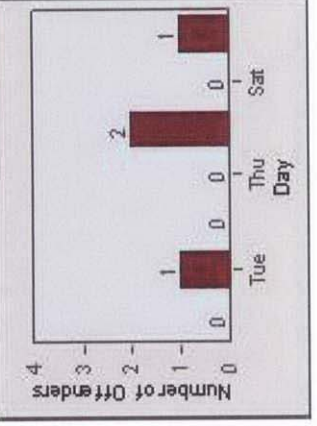

Redflex Redlight Offender Statistics

CONTRACT: Elk Grove   **LOCATION:** ELK-EGBR-01 Elk Grove Blvd and Bruceville Rd
DATE FROM: 1/Jul/2010   **DATE TO:** 31/Jul/2010