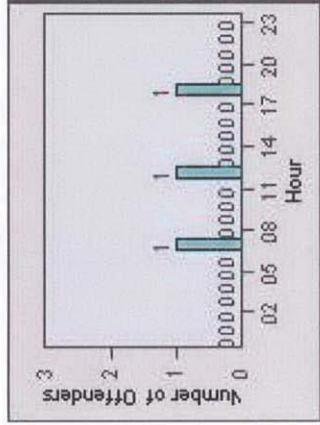

Redflex Redlight Offender Statistics

CONTRACT: Elk Grove   **LOCATION:** ELK-LALS-01 Laguna Blvd and Laguna Springs Dr
DATE FROM: 1/Jul/2010   **DATE TO:** 31/Jul/2010

LANE 1

LANE 2