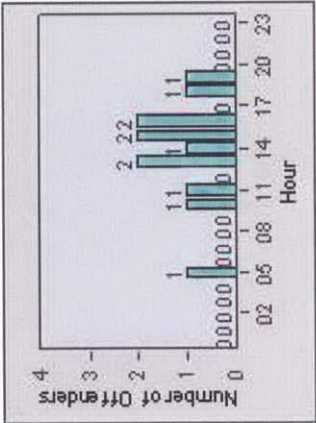

CONTRACT: Elk Grove LOCATION: ELK-FRLA-01L Franklin Blvd and Laguna Blvd
DATE FROM: 1/Jul/2008 DATE TO: 31/Jul/2008

LANE 6

LANE TOTAL

Redflex Redlight Offender Statistics

CONTRACT: Elk Grove **LOCATION:** ELK-FRLA-01L Franklin Blvd and Laguna Blvd
DATE FROM: 1/Jul/2008 **DATE TO:** 31/Jul/2008