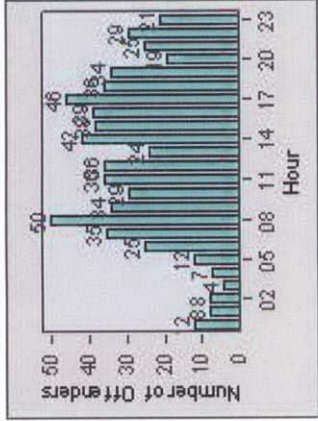

LANE 6

LANE TOTAL

Redflex Redlight Offender Statistics

CONTRACT: Elk Grove LOCATION: ELK-BRLA-01R Bruceville Rd and Laguna Blvd

DATE FROM: 1/Jul/2010 DATE TO: 31/Jul/2010

Redflex Redlight Offender Statistics