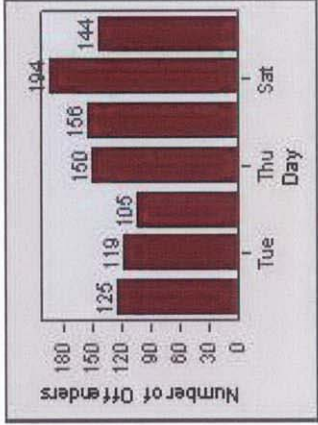

Redflex Redlight Offender Statistics

CONTRACT: Elk Grove   **LOCATION:** ELK-FRLA-01R Franklin Blvd and Laguna Blvd
DATE FROM: 1/Jul/2010   **DATE TO:** 31/Jul/2010