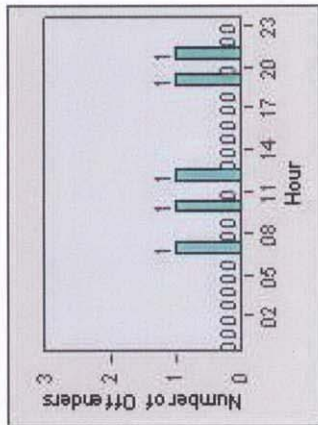

Redflex Redlight Offender Statistics

CONTRACT: ELK GROVE LOCATION: ELK-LALS-01 Laguna Blvd and Laguna Springs Dr

DATE FROM: 1/Jul/2010 DATE TO: 31/Jul/2010

LANE 4