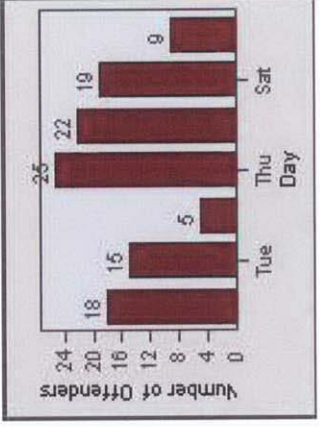

Redflex Redlight Offender Statistics

CONTRACT: Elk Grove   **LOCATION:** ELK-LALS-01 Laguna Blvd and Laguna Springs Dr
DATE FROM: 1/Jul/2010   **DATE TO:** 31/Jul/2010

LANE 6

LANE TOTAL