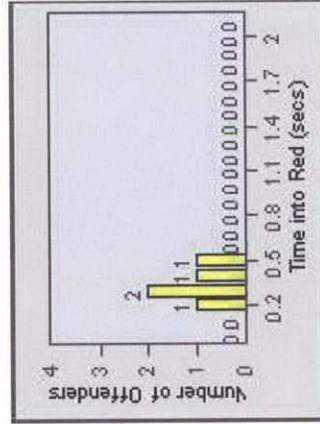

Redflex Redlight Offender Statistics

CONTRACT: Elk Grove   **LOCATION:** ELK-FRLA-01R Franklin Blvd and Laguna Blvd
DATE FROM: 1/Jul/2008   **DATE TO:** 31/Jul/2008

LANE 4

LANE 5