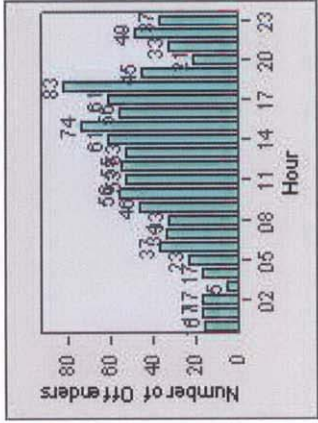

LANE 4

LANE 5

Redflex Redlight Offender Statistics

CONTRACT: Elk Grove LOCATION: ELK-FRLA-01R Franklin Blvd and Laguna Blvd
DATE FROM: 1/Jul/2010 DATE TO: 31/Jul/2010

LANE 6

LANE TOTAL

Redflex Redlight Offender Statistics