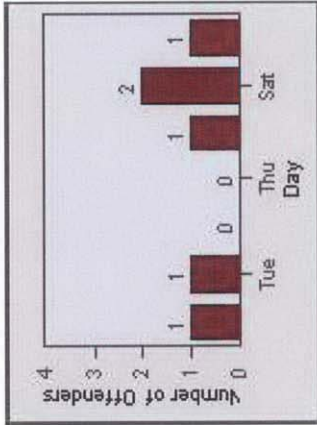

Redflex Redlight Offender Statistics

CONTRACT: ELK GROVE LOCATION: ELK-LALS-01 Laguna Blvd and Laguna Springs Dr

DATE FROM: 1/Jul/2010 DATE TO: 31/Jul/2010

LANE 4

LANE 5