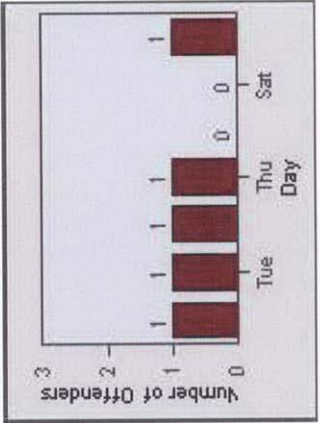

Redflex Redlight Offender Statistics

CONTRACT: Elk Grove   **LOCATION:** ELK-FRLA-01R Franklin Blvd and Laguna Blvd
DATE FROM: 1/Jul/2008   **DATE TO:** 31/Jul/2008

LANE 4

LANE 5