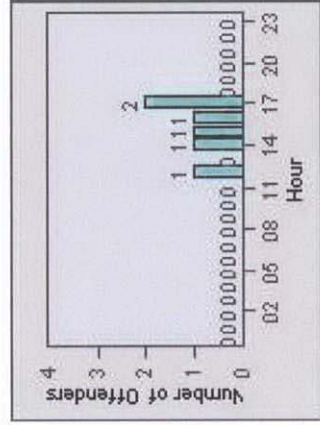

Redflex Redlight Offender Statistics

CONTRACT: Elk Grove   **LOCATION:** ELK-LALS-01 Laguna Blvd and Laguna Springs Dr
DATE FROM: 1/Jul/2010   **DATE TO:** 31/Jul/2010

LANE 1

LANE 2

LANE 3