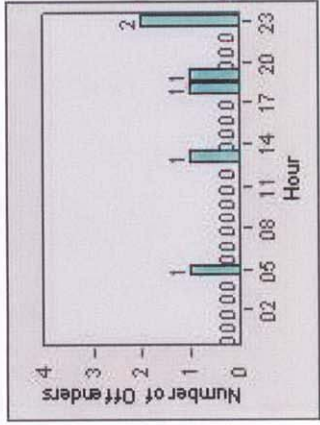

LANE 4

LANE 5

Redflex Redlight Offender Statistics

CONTRACT: Elk Grove **LOCATION:** ELK-BRLA-01R Bruceville Rd and Laguna Blvd
DATE FROM: 1/Jul/2008 **DATE TO:** 31/Jul/2008

LANE 6

LANE TOTAL

Redflex Redlight Offender Statistics