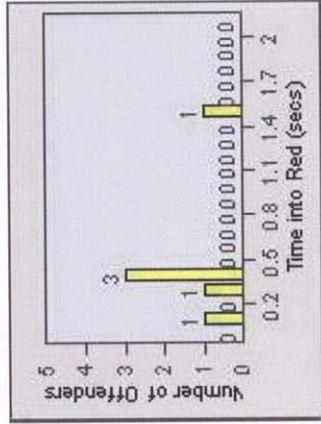

Redflex Redlight Offender Statistics

CONTRACT: Elk Grove   **LOCATION:** ELK-FRLA-01L Franklin Blvd and Laguna Blvd
DATE FROM: 1/Jul/2008   **DATE TO:** 31/Jul/2008

LANE 1