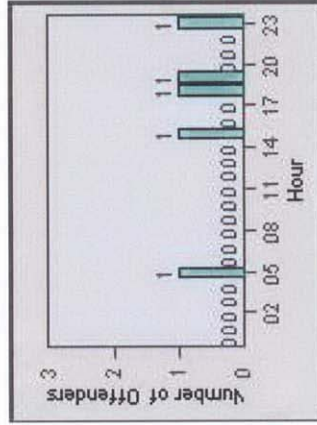

Redflex Redlight Offender Statistics

CONTRACT: Elk Grove   **LOCATION:** ELK-BRLA-01R Bruceville Rd and Laguna Blvd
DATE FROM: 1/Jul/2010   **DATE TO:** 31/Jul/2010

LANE 4

LANE 5