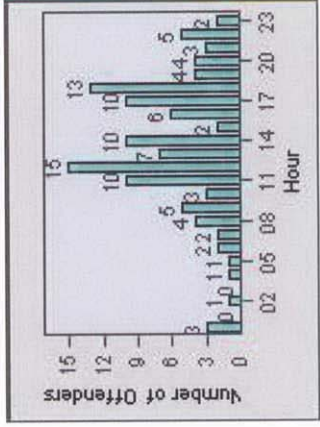

Redflex Redlight Offender Statistics

CONTRACT: Elk Grove   **LOCATION:** ELK-LALS-01 Laguna Blvd and Laguna Springs Dr
DATE FROM: 1/Jul/2010   **DATE TO:** 31/Jul/2010

LANE 6

LANE TOTAL