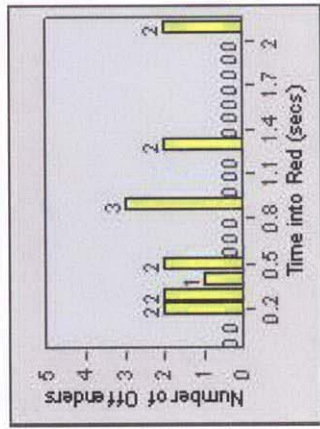

DATE FROM: 1/Jul/2010 DATE TO: 31/Jul/2010

LANE 4

LANE 5

Redflex Redlight Offender Statistics

CONTRACT: Elk Grove **LOCATION:** ELK-LALS-01 Laguna Blvd and Laguna Springs Dr
DATE FROM: 1/Jul/2010 **DATE TO:** 31/Jul/2010