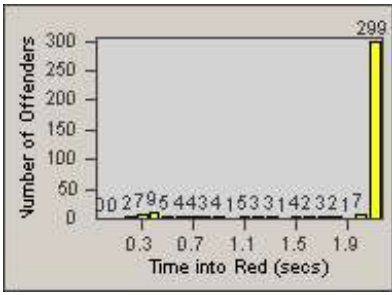

Redflex Redlight Offender Statistics

CONTRACT: Emeryville
 DATE FROM: 1/Jan/2010

LOCATION: EMY-POCH-01 Intersection Powell / Christie
 DATE TO: 31/Jan/2010

LANE 1

LANE 2

LANE 3

Redflex Redlight Offender Statistics

CONTRACT: Emeryville
 DATE FROM: 1/Jan/2010

LOCATION: EMY-POCH-01 Intersection Powell / Christie
 DATE TO: 31/Jan/2010

LANE 4

LANE TOTAL

Redflex Redlight Offender Statistics

CONTRACT: Emeryville
 DATE FROM: 1/Jan/2010