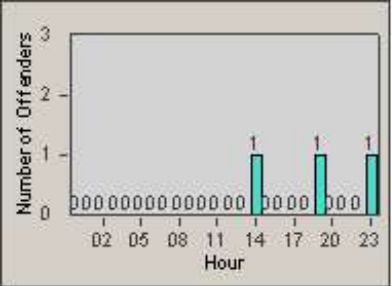

Redflex Redlight Offender Statistics

CONTRACT: Emeryville
 DATE FROM: 1/Jan/2010

LOCATION: EMY-POCH-01 Intersection Powell / Christie
 DATE TO: 31/Jan/2010

LANE 1

LANE 2

LANE 3

Redflex Redlight Offender Statistics

CONTRACT: Emeryville
 DATE FROM: 1/Jan/2010

LOCATION: EMY-POCH-01 Intersection Powell / Christie
 DATE TO: 31/Jan/2010

LANE 4

LANE TOTAL

Redflex Redlight Offender Statistics

CONTRACT: Emeryville
 DATE FROM: 1/Jan/2010