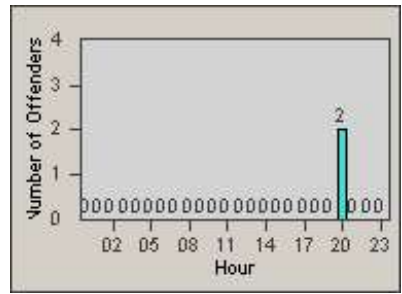

Redflex Redlight Offender Statistics

CONTRACT: Emeryville
 DATE FROM: 1/Jan/2010

LOCATION: EMY-POCH-01 Intersection Powell / Christie
 DATE TO: 31/Jan/2010

LANE 1

LANE 2

LANE 3

Redflex Redlight Offender Statistics

CONTRACT: Emeryville
 DATE FROM: 1/Jan/2010

LOCATION: EMY-POCH-01 Intersection Powell / Christie
 DATE TO: 31/Jan/2010

LANE 4

LANE TOTAL

Redflex Redlight Offender Statistics

CONTRACT: Emeryville
 DATE FROM: 1/Jan/2010