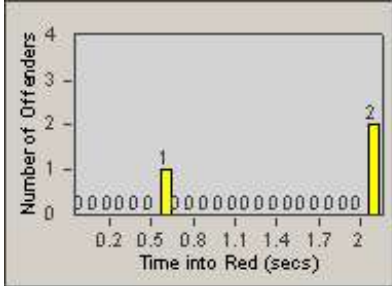

Redflex Redlight Offender Statistics

CONTRACT: Emeryville
 DATE FROM: 1/Jan/2010

LOCATION: EMY-POCH-01 Intersection Powell / Christie
 DATE TO: 31/Jan/2010

LANE 1

LANE 2

LANE 3

Redflex Redlight Offender Statistics

CONTRACT: Emeryville
 DATE FROM: 1/Jan/2010

LOCATION: EMY-POCH-01 Intersection Powell / Christie
 DATE TO: 31/Jan/2010

LANE 4

LANE TOTAL

Redflex Redlight Offender Statistics

CONTRACT: Emeryville
 DATE FROM: 1/Jan/2010