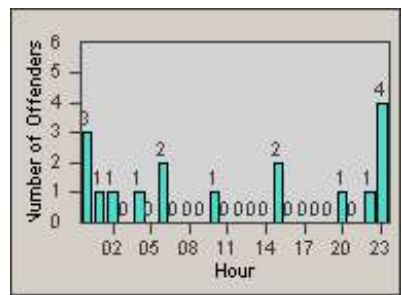

Redflex Redlight Offender Statistics

CONTRACT: Emeryville
 DATE FROM: 1/Jan/2010

LOCATION: EMY-POCH-01 Intersection Powell / Christie
 DATE TO: 31/Jan/2010

LANE 1

LANE 2

LANE 3

Redflex Redlight Offender Statistics

CONTRACT: Emeryville
 DATE FROM: 1/Jan/2010

LOCATION: EMY-POCH-01 Intersection Powell / Christie
 DATE TO: 31/Jan/2010

LANE 4

LANE TOTAL

Redflex Redlight Offender Statistics

CONTRACT: Emeryville
 DATE FROM: 1/Jan/2010