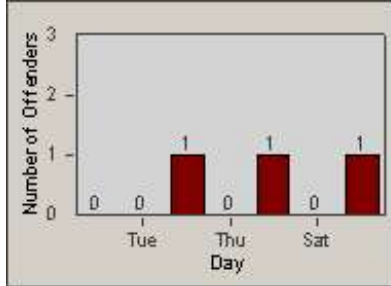

Redflex Redlight Offender Statistics

CONTRACT: Emeryville
 DATE FROM: 1/Jan/2010

LOCATION: EMY-POCH-01 Intersection Powell / Christie
 DATE TO: 31/Jan/2010

LANE 1

LANE 2

LANE 3

Redflex Redlight Offender Statistics

CONTRACT: Emeryville
 DATE FROM: 1/Jan/2010

LOCATION: EMY-POCH-01 Intersection Powell / Christie
 DATE TO: 31/Jan/2010

LANE 4

LANE TOTAL

Redflex Redlight Offender Statistics

CONTRACT: Emeryville
 DATE FROM: 1/Jan/2010