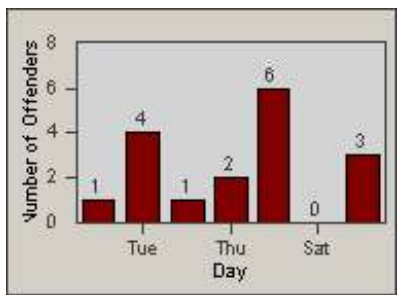

Redflex Redlight Offender Statistics

CONTRACT: Emeryville
 DATE FROM: 1/Jan/2010

LOCATION: EMY-POCH-01 Intersection Powell / Christie
 DATE TO: 31/Jan/2010

LANE 1

LANE 2

LANE 3

Redflex Redlight Offender Statistics

CONTRACT: Emeryville
 DATE FROM: 1/Jan/2010

LOCATION: EMY-POCH-01 Intersection Powell / Christie
 DATE TO: 31/Jan/2010

LANE 4

LANE TOTAL

Redflex Redlight Offender Statistics

CONTRACT: Emeryville
 DATE FROM: 1/Jan/2010