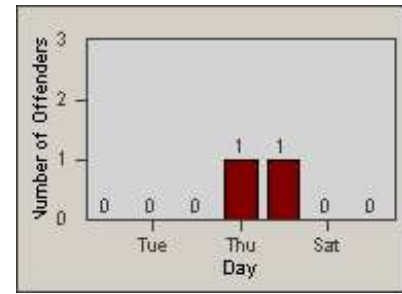

Redflex Redlight Offender Statistics

CONTRACT: Emeryville
 DATE FROM: 1/Jan/2010

LOCATION: EMY-POCH-01 Intersection Powell / Christie
 DATE TO: 31/Jan/2010

LANE 1

LANE 2

LANE 3

Redflex Redlight Offender Statistics

CONTRACT: Emeryville
 DATE FROM: 1/Jan/2010

LOCATION: EMY-POCH-01 Intersection Powell / Christie
 DATE TO: 31/Jan/2010

LANE 4

LANE TOTAL

Redflex Redlight Offender Statistics

CONTRACT: Emeryville
 DATE FROM: 1/Jan/2010