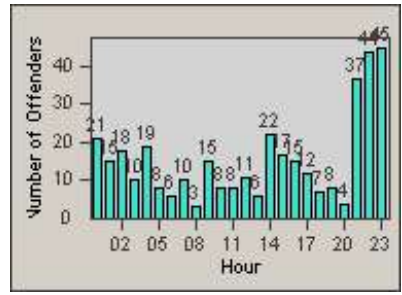

Redflex Redlight Offender Statistics

CONTRACT: Emeryville
 DATE FROM: 1/Jan/2010

LOCATION: EMY-POCH-01 Intersection Powell / Christie
 DATE TO: 31/Jan/2010

LANE 1

LANE 2

LANE 3

Redflex Redlight Offender Statistics

CONTRACT: Emeryville
 DATE FROM: 1/Jan/2010

LOCATION: EMY-POCH-01 Intersection Powell / Christie
 DATE TO: 31/Jan/2010

LANE 4

LANE TOTAL

Redflex Redlight Offender Statistics

CONTRACT: Emeryville
 DATE FROM: 1/Jan/2010