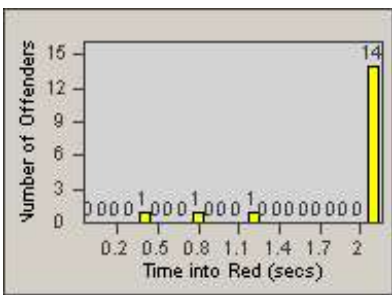

Redflex Redlight Offender Statistics

CONTRACT: Emeryville
 DATE FROM: 1/Jan/2010

LOCATION: EMY-POCH-01 Intersection Powell / Christie
 DATE TO: 31/Jan/2010

LANE 1

LANE 2

LANE 3

Redflex Redlight Offender Statistics

CONTRACT: Emeryville
 DATE FROM: 1/Jan/2010

LOCATION: EMY-POCH-01 Intersection Powell / Christie
 DATE TO: 31/Jan/2010

LANE 4

LANE TOTAL

Redflex Redlight Offender Statistics

CONTRACT: Emeryville
 DATE FROM: 1/Jan/2010