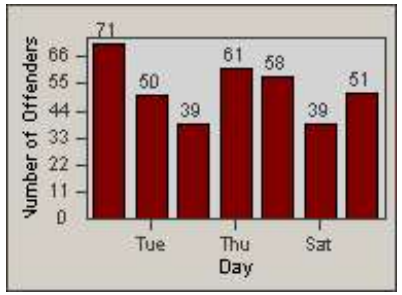

Redflex Redlight Offender Statistics

CONTRACT: Emeryville
 DATE FROM: 1/Jan/2010

LOCATION: EMY-POCH-01 Intersection Powell / Christie
 DATE TO: 31/Jan/2010

LANE 1

LANE 2

LANE 3

Redflex Redlight Offender Statistics

CONTRACT: Emeryville
 DATE FROM: 1/Jan/2010

LOCATION: EMY-POCH-01 Intersection Powell / Christie
 DATE TO: 31/Jan/2010

LANE 4

LANE TOTAL

Redflex Redlight Offender Statistics

CONTRACT: Emeryville
 DATE FROM: 1/Jan/2010