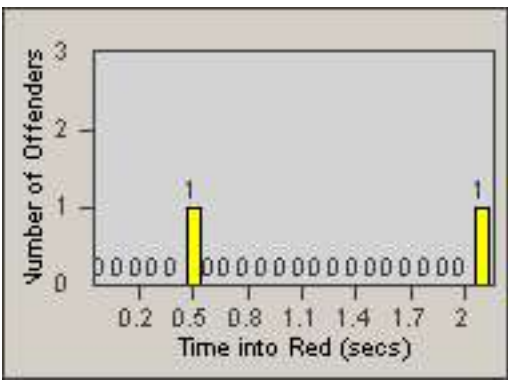

Redflex Redlight Offender Statistics

CONTRACT: Encinitas
 DATE FROM: 01-Jul-2012

LOCATION: ENC-ENEC-01 Encinitas
 DATE TO: 31-Jul-2012

LANE 1

LANE 2

LANE 3

Redflex Redlight Offender Statistics

CONTRACT: Encinitas
 DATE FROM: 01-Jul-2012