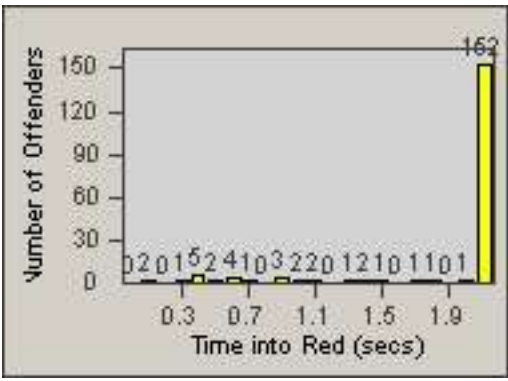

Redflex Redlight Offender Statistics

CONTRACT: Encinitas
DATE FROM: 01-Jul-2012

LOCATION: ENC-ENEC-01 Encinitas
DATE TO: 31-Jul-2012

LANE 4