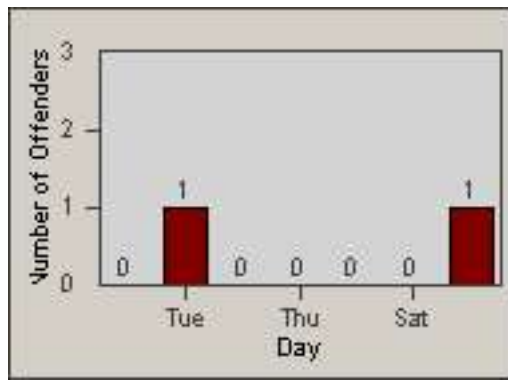

Redflex Redlight Offender Statistics

CONTRACT: Encinitas
 DATE FROM: 01-Jul-2012

LOCATION: ENC-ENEC-01 Encinitas
 DATE TO: 31-Jul-2012

LANE 1

LANE 2

LANE 3

Redflex Redlight Offender Statistics

CONTRACT: Encinitas
 DATE FROM: 01-Jul-2012