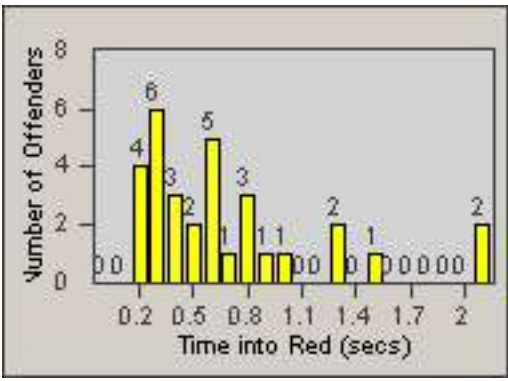

Redflex Redlight Offender Statistics

CONTRACT: Encinitas
 DATE FROM: 01-Jul-2012

LOCATION: ENC-ENEC-01 Encinitas
 DATE TO: 31-Jul-2012

LANE 1

LANE 2

LANE 3

Redflex Redlight Offender Statistics

CONTRACT: Encinitas
 DATE FROM: 01-Jul-2012