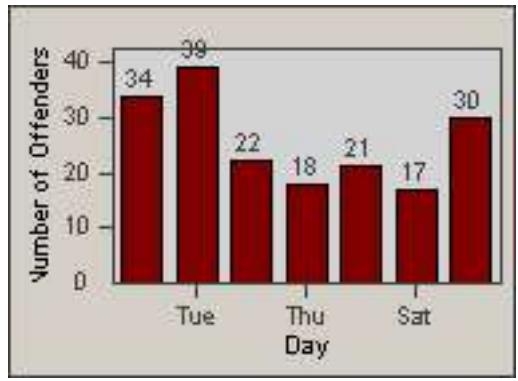

Redflex Redlight Offender Statistics

CONTRACT: Encinitas
DATE FROM: 01-Jul-2012

LOCATION: ENC-ENEC-01 Encinitas
DATE TO: 31-Jul-2012

LANE 4