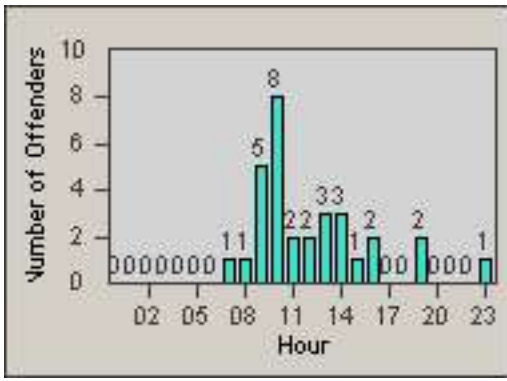

Redflex Redlight Offender Statistics

CONTRACT: Encinitas
 DATE FROM: 01-Jul-2012

LOCATION: ENC-ENEC-01 Encinitas
 DATE TO: 31-Jul-2012

LANE 1

LANE 2

LANE 3

Redflex Redlight Offender Statistics

CONTRACT: Encinitas
 DATE FROM: 01-Jul-2012