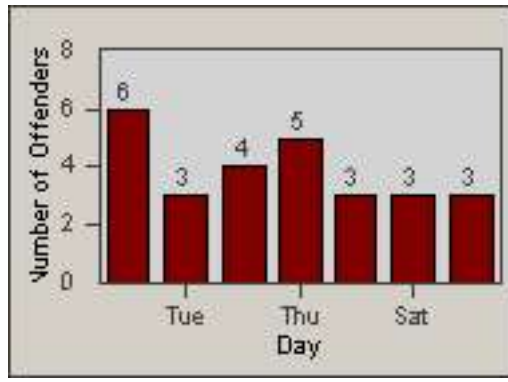

Redflex Redlight Offender Statistics

CONTRACT: Encinitas
 DATE FROM: 01-Jul-2012

LOCATION: ENC-ENEC-01 Encinitas
 DATE TO: 31-Jul-2012

LANE 1

LANE 2

LANE 3

Redflex Redlight Offender Statistics

CONTRACT: Encinitas
 DATE FROM: 01-Jul-2012