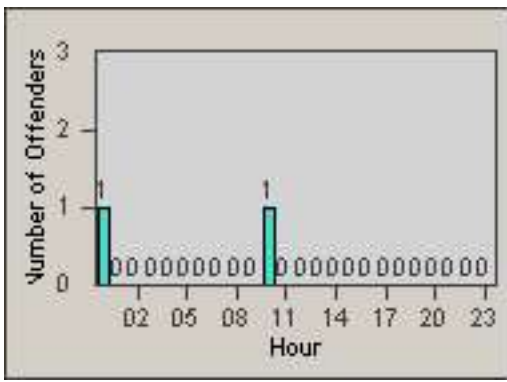

Redflex Redlight Offender Statistics

CONTRACT: Encinitas
 DATE FROM: 01-Jul-2012

LOCATION: ENC-ENEC-01 Encinitas
 DATE TO: 31-Jul-2012

LANE 1

LANE 2

LANE 3

Redflex Redlight Offender Statistics

CONTRACT: Encinitas
 DATE FROM: 01-Jul-2012