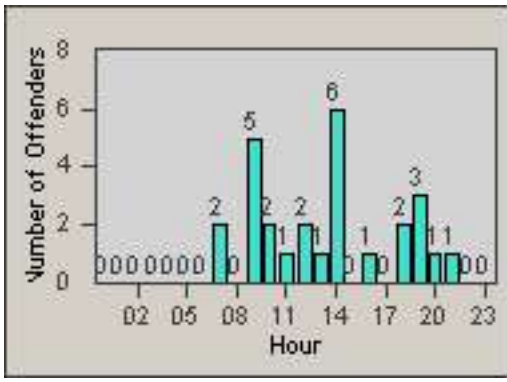

Redflex Redlight Offender Statistics

CONTRACT: Encinitas
 DATE FROM: 01-Jul-2012

LOCATION: ENC-ENEC-01 Encinitas
 DATE TO: 31-Jul-2012

LANE 1

LANE 2

LANE 3

Redflex Redlight Offender Statistics

CONTRACT: Encinitas
 DATE FROM: 01-Jul-2012