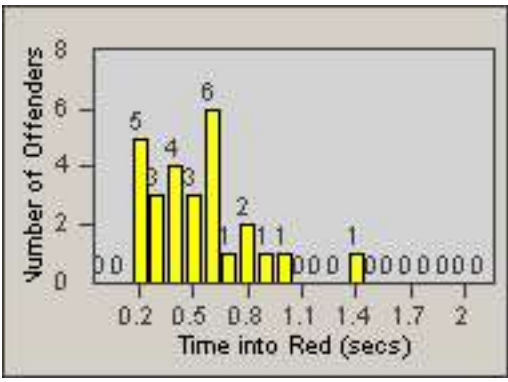

Redflex Redlight Offender Statistics

CONTRACT: Encinitas
 DATE FROM: 01-Jul-2012

LOCATION: ENC-ENEC-01 Encinitas
 DATE TO: 31-Jul-2012

LANE 1

LANE 2

LANE 3

Redflex Redlight Offender Statistics

CONTRACT: Encinitas
 DATE FROM: 01-Jul-2012