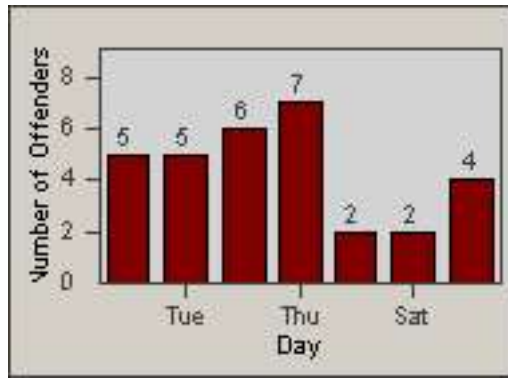

Redflex Redlight Offender Statistics

CONTRACT: Encinitas
 DATE FROM: 01-Jul-2012

LOCATION: ENC-ENEC-01 Encinitas
 DATE TO: 31-Jul-2012

LANE 1

LANE 2

LANE 3

Redflex Redlight Offender Statistics

CONTRACT: Encinitas
 DATE FROM: 01-Jul-2012