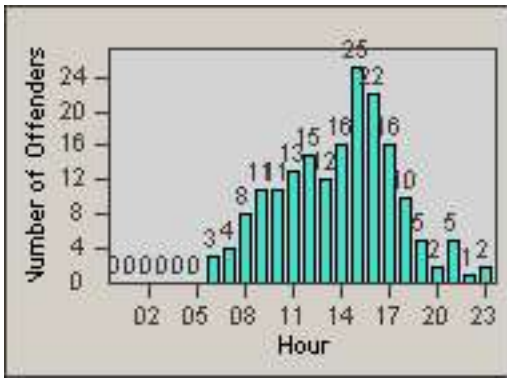

Redflex Redlight Offender Statistics

CONTRACT: Encinitas
DATE FROM: 01-Jul-2012

LOCATION: ENC-ENEC-01 Encinitas
DATE TO: 31-Jul-2012

LANE 4