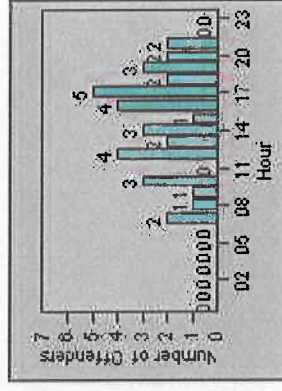

Redflex Redlight Offender Statistics

CONTRACT: Encinitas LOCATION: ENC-ECEN-01 El Camino Real
 DATE FROM: 01-Jul-2013 DATE TO: 31-Jul-2013

LANE 1

LANE 2

LANE 3

Redflex Redlight Offender Statistics

CONTRACT: Encinitas LOCATION: ENC-ECEN-01 El Camino Real
 DATE FROM: 01-Jul-2013 DATE TO: 31-Jul-2013

LANE 4

LANE TOTAL

Redflex Redlight Offender Statistics

CONTRACT: Encinitas **LOCATION:** ENC-ENEC-01 Encinitas
DATE FROM: 01-Jul-2013 **DATE TO:** 31-Jul-2013

LANE 1

LANE 2

LANE 3

Redflex Redlight Offender Statistics

CONTRACT: Encinitas **LOCATION:** ENC-ENEC-01 Encinitas
DATE FROM: 01-Jul-2013 **DATE TO:** 31-Jul-2013

LANE 4

LANE TOTAL

Redflex Redlight Offender Statistics

CONTRACT: Encinitas **LOCATION:** ENC-OLEC-01 Leucadia Blvd/Olivenhain Rd
DATE FROM: 01-Jul-2013 **DATE TO:** 31-Jul-2013

LANE 1

LANE 2

LANE 3

Redflex Redlight Offender Statistics

CONTRACT: Encinitas **LOCATION:** ENC-OLEC-01 Leucadia Blvd/Olivenhain Rd
DATE FROM: 01-Jul-2013 **DATE TO:** 31-Jul-2013

LANE 4

LANE TOTAL