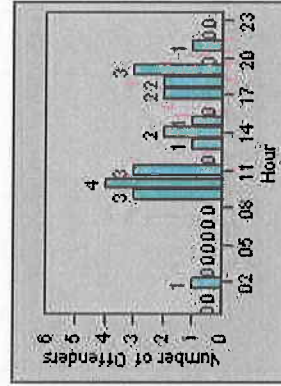

LANE 4

LANE TOTAL

Redflex Redlight Offender Statistics

CONTRACT: Encinitas **LOCATION:** ENC-ENEC-01 Encinitas
DATE FROM: 01-Jul-2013 **DATE TO:** 31-Jul-2013

LANE 1

LANE 2

LANE 3

Redflex Redlight Offender Statistics

CONTRACT: Encinitas **LOCATION:** ENC-ENEC-01 Encinitas
DATE FROM: 01-Jul-2013 **DATE TO:** 31-Jul-2013

LANE 4

LANE TOTAL

Redflex Redlight Offender Statistics

CONTRACT: Encinitas **LOCATION:** ENC-OLEC-01 Leucadia Blvd/Olivenhain Rd
DATE FROM: 01-Jul-2013 **DATE TO:** 31-Jul-2013