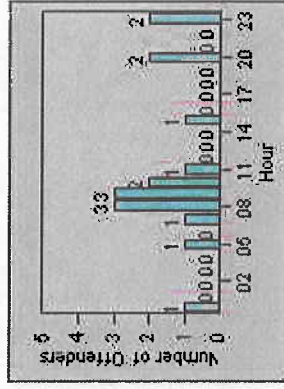

Redflex Redlight Offender Statistics

CONTRACT: Encinitas LOCATION: ENC-ECEN-01 El Camino Real
 DATE FROM: 01-Jul-2013 DATE TO: 31-Jul-2013

LANE 1

LANE 2

LANE 3

Redflex Redlight Offender Statistics

CONTRACT: Encinitas LOCATION: ENC-ECEN-01 El Camino Real
 DATE FROM: 01-Jul-2013 DATE TO: 31-Jul-2013

LANE 4

LANE TOTAL

Redflex Redlight Offender Statistics

CONTRACT: Encinitas **LOCATION:** ENC-ENEC-01 Encinitas
DATE FROM: 01-Jul-2013 **DATE TO:** 31-Jul-2013

LANE 1

LANE 2

LANE 3

Redflex Redlight Offender Statistics