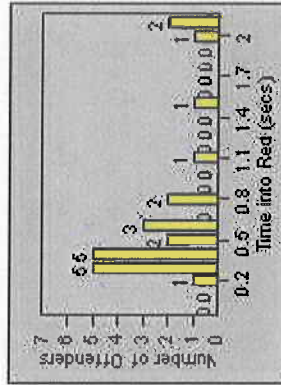

LANE 4

LANE TOTAL

Redflex Redlight Offender Statistics

CONTRACT: Encinitas **LOCATION:** ENC-ENEC-01 Encinitas
DATE FROM: 01-Jul-2013 **DATE TO:** 31-Jul-2013

LANE 1

LANE 2

LANE 3

Redflex Redlight Offender Statistics

CONTRACT: Encinitas **LOCATION:** ENC-ENEC-01 Encinitas
DATE FROM: 01-Jul-2013 **DATE TO:** 31-Jul-2013

LANE 4

LANE TOTAL

Redflex Redlight Offender Statistics

CONTRACT: Encinitas **LOCATION:** ENC-OLEC-01 Leucadia Blvd/Olivenhain Rd
DATE FROM: 01-Jul-2013 **DATE TO:** 31-Jul-2013