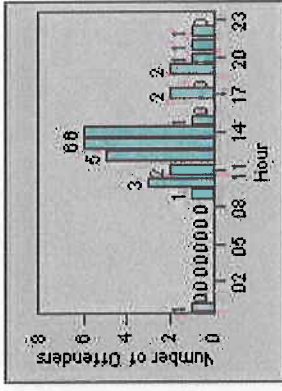

Redflex Redlight Offender Statistics

CONTRACT: Encinitas LOCATION: ENC-ECEN-01 El Camino Real
 DATE FROM: 01-Jul-2013 DATE TO: 31-Jul-2013

LANE 1

LANE 2

LANE 3

Redflex Redlight Offender Statistics

CONTRACT: Encinitas LOCATION: ENC-ECEN-01 El Camino Real
 DATE FROM: 01-Jul-2013 DATE TO: 31-Jul-2013

LANE 4

LANE TOTAL

Redflex Redlight Offender Statistics

CONTRACT: Encinitas **LOCATION:** ENC-ENEC-01 Encinitas
DATE FROM: 01-Jul-2013 **DATE TO:** 31-Jul-2013

LANE 1

LANE 2

LANE 3

Redflex Redlight Offender Statistics