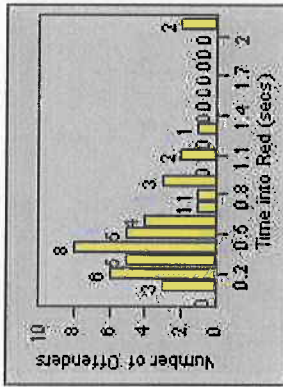

LANE 4

LANE TOTAL

Redflex Redlight Offender Statistics

CONTRACT: Encinitas **LOCATION:** ENC-ENEC-01 Encinitas
DATE FROM: 01-Jul-2013 **DATE TO:** 31-Jul-2013

LANE 1

LANE 2

LANE 3

Redflex Redlight Offender Statistics

CONTRACT: Encinitas **LOCATION:** ENC-ENEC-01 Encinitas
DATE FROM: 01-Jul-2013 **DATE TO:** 31-Jul-2013

LANE 4

LANE TOTAL

Redflex Redlight Offender Statistics

CONTRACT: Encinitas **LOCATION:** ENC-OLEC-01 Leucadia Blvd/Olivenhain Rd
DATE FROM: 01-Jul-2013 **DATE TO:** 31-Jul-2013

LANE 1

LANE 2

LANE 3

Redflex Redlight Offender Statistics

CONTRACT: Encinitas **LOCATION:** ENC-OLEC-01 Leucadia Blvd/Olivenhain Rd
DATE FROM: 01-Jul-2013 **DATE TO:** 31-Jul-2013

LANE 4

LANE TOTAL