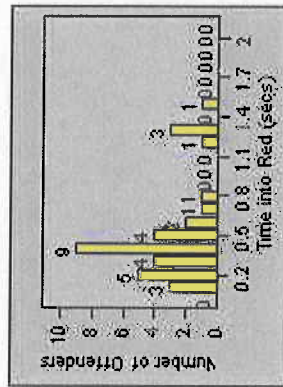

LANE 4

LANE TOTAL

Redflex Redlight Offender Statistics

CONTRACT: Encinitas **LOCATION:** ENC-ENEC-01 Encinitas
DATE FROM: 01-Jul-2013 **DATE TO:** 31-Jul-2013

LANE 1

LANE 2

LANE 3

Redflex Redlight Offender Statistics

CONTRACT: Encinitas **LOCATION:** ENC-ENEC-01 Encinitas
DATE FROM: 01-Jul-2013 **DATE TO:** 31-Jul-2013

LANE 4

LANE TOTAL

Redflex Redlight Offender Statistics

CONTRACT: Encinitas **LOCATION:** ENC-OLEC-01 Leucadia Blvd/Olivenhain Rd
DATE FROM: 01-Jul-2013 **DATE TO:** 31-Jul-2013

LANE 1

LANE 2

LANE 3

Redflex Redlight Offender Statistics

CONTRACT: Encinitas **LOCATION:** ENC-OLEC-01 Leucadia Blvd/Olivenhain Rd
DATE FROM: 01-Jul-2013 **DATE TO:** 31-Jul-2013

LANE 4

LANE TOTAL