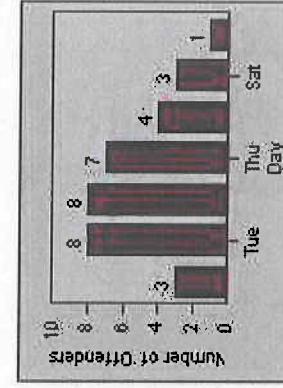

LANE 4

LANE TOTAL

Redflex Redlight Offender Statistics

CONTRACT: Encinitas **LOCATION:** ENC-ENEC-01 Encinitas
DATE FROM: 01-Jul-2013 **DATE TO:** 31-Jul-2013

LANE 1

LANE 2

LANE 3

Redflex Redlight Offender Statistics

CONTRACT: Encinitas **LOCATION:** ENC-ENEC-01 Encinitas
DATE FROM: 01-Jul-2013 **DATE TO:** 31-Jul-2013

LANE 4

LANE TOTAL

Redflex Redlight Offender Statistics

CONTRACT: Encinitas **LOCATION:** ENC-OLEC-01 Leucadia Blvd/Olivenhain Rd
DATE FROM: 01-Jul-2013 **DATE TO:** 31-Jul-2013

LANE 1

LANE 2

LANE 3

Redflex Redlight Offender Statistics

CONTRACT: Encinitas **LOCATION:** ENC-OLEC-01 Leucadia Blvd/Olivenhain Rd
DATE FROM: 01-Jul-2013 **DATE TO:** 31-Jul-2013

LANE 4

LANE TOTAL