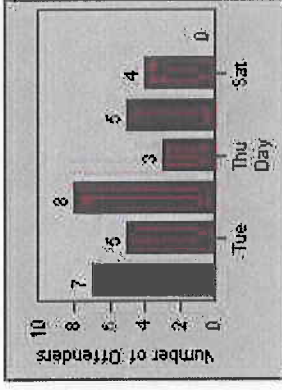

Redflex Redlight Offender Statistics

CONTRACT: Encinitas LOCATION: ENC-ECEN-01 El Camino Real
 DATE FROM: 01-Jul-2013 DATE TO: 31-Jul-2013

LANE 1

LANE 2

LANE 3

Redflex Redlight Offender Statistics

CONTRACT: Encinitas LOCATION: ENC-ECEN-01 El Camino Real
 DATE FROM: 01-Jul-2013 DATE TO: 31-Jul-2013

LANE 4

LANE TOTAL

Redflex Redlight Offender Statistics

CONTRACT: Encinitas **LOCATION:** ENC-ENEC-01 Encinitas
DATE FROM: 01-Jul-2013 **DATE TO:** 31-Jul-2013

LANE 1

LANE 2

LANE 3

Redflex Redlight Offender Statistics