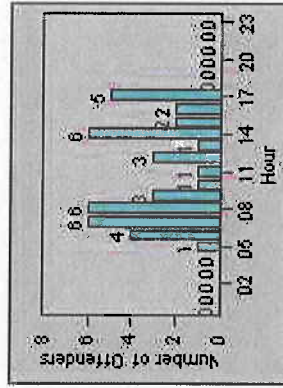

LANE 4

LANE TOTAL

Redflex Redlight Offender Statistics

CONTRACT: Encinitas **LOCATION:** ENC-ENEC-01 Encinitas
DATE FROM: 01-Jul-2013 **DATE TO:** 31-Jul-2013

LANE 1

LANE 2

LANE 3

Redflex Redlight Offender Statistics

CONTRACT: Encinitas **LOCATION:** ENC-ENEC-01 Encinitas
DATE FROM: 01-Jul-2013 **DATE TO:** 31-Jul-2013

LANE 4

LANE TOTAL

Redflex Redlight Offender Statistics

CONTRACT: Encinitas **LOCATION:** ENC-OLEC-01 Leucadia Blvd/Olivenhain Rd
DATE FROM: 01-Jul-2013 **DATE TO:** 31-Jul-2013

LANE 1

LANE 2

LANE 3

Redflex Redlight Offender Statistics

CONTRACT: Encinitas **LOCATION:** ENC-OLEC-01 Leucadia Blvd/Olivenhain Rd
DATE FROM: 01-Jul-2013 **DATE TO:** 31-Jul-2013

LANE 4

LANE TOTAL