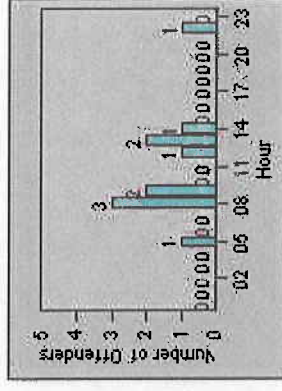

Redflex Redlight Offender Statistics

CONTRACT: Encinitas LOCATION: ENC-ECEN-01 El Camino Real
 DATE FROM: 01-Jul-2013 DATE TO: 31-Jul-2013

LANE 1

LANE 2

LANE 3

Redflex Redlight Offender Statistics

CONTRACT: Encinitas LOCATION: ENC-ECEN-01 El Camino Real
 DATE FROM: 01-Jul-2013 DATE TO: 31-Jul-2013

LANE 4

LANE TOTAL

Redflex Redlight Offender Statistics

CONTRACT: Encinitas **LOCATION:** ENC-ENEC-01 Encinitas
DATE FROM: 01-Jul-2013 **DATE TO:** 31-Jul-2013

LANE 1

LANE 2

LANE 3

Redflex Redlight Offender Statistics