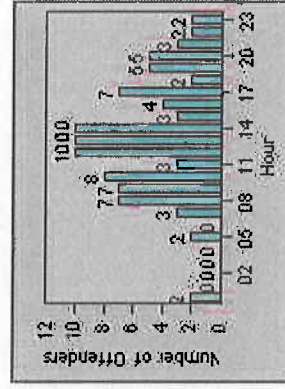

Redflex Redlight Offender Statistics

CONTRACT: Encinitas LOCATION: ENC-ECEN-01 El Camino Real
 DATE FROM: 01-Jul-2013 DATE TO: 31-Jul-2013

LANE 1

LANE 2

LANE 3

Redflex Redlight Offender Statistics

CONTRACT: Encinitas LOCATION: ENC-ECEN-01 El Camino Real
 DATE FROM: 01-Jul-2013 DATE TO: 31-Jul-2013

LANE 4

LANE TOTAL

Redflex Redlight Offender Statistics

CONTRACT: Encinitas **LOCATION:** ENC-ENEC-01 Encinitas
DATE FROM: 01-Jul-2013 **DATE TO:** 31-Jul-2013

LANE 1

LANE 2

LANE 3

Redflex Redlight Offender Statistics

CONTRACT: Encinitas **LOCATION:** ENC-ENEC-01 Encinitas
DATE FROM: 01-Jul-2013 **DATE TO:** 31-Jul-2013

LANE 4

LANE TOTAL

Redflex Redlight Offender Statistics

CONTRACT: Encinitas **LOCATION:** ENC-OLEC-01 Leucadia Blvd/Olivenhain Rd
DATE FROM: 01-Jul-2013 **DATE TO:** 31-Jul-2013

LANE 1

LANE 2

LANE 3

Redflex Redlight Offender Statistics

CONTRACT: Encinitas **LOCATION:** ENC-OLEC-01 Leucadia Blvd/Olivenhain Rd
DATE FROM: 01-Jul-2013 **DATE TO:** 31-Jul-2013

LANE 4

LANE TOTAL