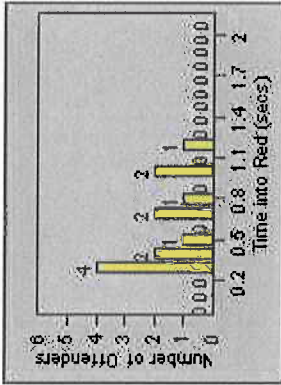

LANE 4

LANE TOTAL

Redflex Redlight Offender Statistics

CONTRACT: Encinitas **LOCATION:** ENC-ENEC-01 Encinitas
DATE FROM: 01-Jul-2013 **DATE TO:** 31-Jul-2013

LANE 1

LANE 2

LANE 3

Redflex Redlight Offender Statistics

CONTRACT: Encinitas **LOCATION:** ENC-ENEC-01 Encinitas
DATE FROM: 01-Jul-2013 **DATE TO:** 31-Jul-2013

LANE 4

LANE TOTAL

Redflex Redlight Offender Statistics

CONTRACT: Encinitas **LOCATION:** ENC-OLEC-01 Leucadia Blvd/Olivenhain Rd
DATE FROM: 01-Jul-2013 **DATE TO:** 31-Jul-2013