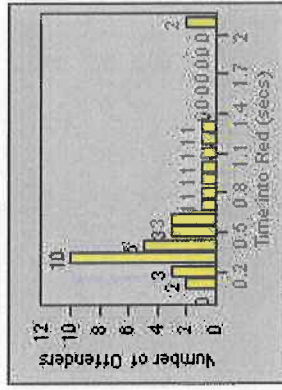

Redflex Redlight Offender Statistics

CONTRACT: Encinitas LOCATION: ENC-ECEN-01 El Camino Real
 DATE FROM: 01-Jul-2013 DATE TO: 31-Jul-2013

LANE 1

LANE 2

LANE 3

Redflex Redlight Offender Statistics

CONTRACT: Encinitas LOCATION: ENC-ECEN-01 El Camino Real
 DATE FROM: 01-Jul-2013 DATE TO: 31-Jul-2013

LANE 4

LANE TOTAL

Redflex Redlight Offender Statistics

CONTRACT: Encinitas **LOCATION:** ENC-ENEC-01 Encinitas
DATE FROM: 01-Jul-2013 **DATE TO:** 31-Jul-2013

LANE 1

LANE 2

LANE 3

Redflex Redlight Offender Statistics

CONTRACT: Encinitas **LOCATION:** ENC-ENEC-01 Encinitas
DATE FROM: 01-Jul-2013 **DATE TO:** 31-Jul-2013

LANE 4

LANE TOTAL

Redflex Redlight Offender Statistics

CONTRACT: Encinitas **LOCATION:** ENC-OLEC-01 Leucadia Blvd/Olivenhain Rd
DATE FROM: 01-Jul-2013 **DATE TO:** 31-Jul-2013

LANE 1

LANE 2

LANE 3

Redflex Redlight Offender Statistics

CONTRACT: Encinitas **LOCATION:** ENC-OLEC-01 Leucadia Blvd/Olivenhain Rd
DATE FROM: 01-Jul-2013 **DATE TO:** 31-Jul-2013

LANE 4

LANE TOTAL