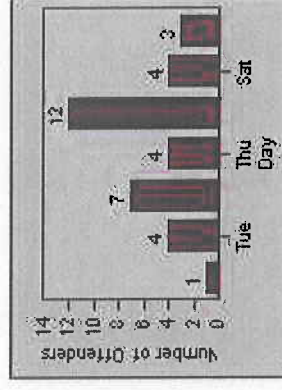

Redflex Redlight Offender Statistics

CONTRACT: Encinitas LOCATION: ENC-ECEN-01 El Camino Real
 DATE FROM: 01-Jul-2013 DATE TO: 31-Jul-2013

LANE 1

LANE 2

LANE 3

Redflex Redlight Offender Statistics

CONTRACT: Encinitas LOCATION: ENC-ECEN-01 El Camino Real
 DATE FROM: 01-Jul-2013 DATE TO: 31-Jul-2013

LANE 4

LANE TOTAL

Redflex Redlight Offender Statistics

CONTRACT: Encinitas **LOCATION:** ENC-ENEC-01 Encinitas
DATE FROM: 01-Jul-2013 **DATE TO:** 31-Jul-2013

LANE 1

LANE 2

LANE 3

Redflex Redlight Offender Statistics

LANE 1

LANE 2

LANE 3

Redflex Redlight Offender Statistics

CONTRACT: Encinitas **LOCATION:** ENC-OLEC-01 Leucadia Blvd/Olivenhain Rd
DATE FROM: 01-Jul-2013 **DATE TO:** 31-Jul-2013

LANE 4

LANE TOTAL