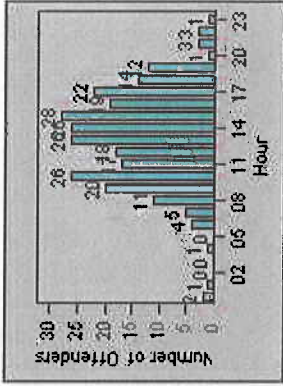

LANE 4

LANE TOTAL

Redflex Redlight Offender Statistics

CONTRACT: Encinitas **LOCATION:** ENC-ENEC-01 Encinitas
DATE FROM: 01-Jul-2013 **DATE TO:** 31-Jul-2013

LANE 1

LANE 2

LANE 3

Redflex Redlight Offender Statistics

CONTRACT: Encinitas **LOCATION:** ENC-ENEC-01 Encinitas
DATE FROM: 01-Jul-2013 **DATE TO:** 31-Jul-2013

LANE 4

LANE TOTAL

Redflex Redlight Offender Statistics

CONTRACT: Encinitas **LOCATION:** ENC-OLEC-01 Leucadia Blvd/Olivenhain Rd
DATE FROM: 01-Jul-2013 **DATE TO:** 31-Jul-2013