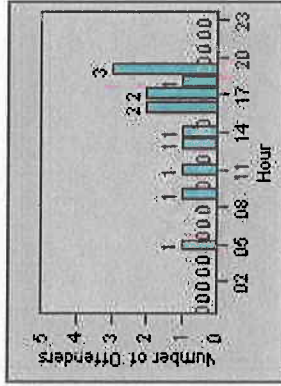

Redflex Redlight Offender Statistics

CONTRACT: Encinitas LOCATION: ENC-ECEN-01 El Camino Real
 DATE FROM: 01-Jul-2013 DATE TO: 31-Jul-2013

LANE 1

LANE 2

LANE 3

Redflex Redlight Offender Statistics

CONTRACT: Encinitas LOCATION: ENC-ECEN-01 El Camino Real
 DATE FROM: 01-Jul-2013 DATE TO: 31-Jul-2013

LANE 4

LANE TOTAL

Redflex Redlight Offender Statistics

CONTRACT: Encinitas **LOCATION:** ENC-ENEC-01 Encinitas
DATE FROM: 01-Jul-2013 **DATE TO:** 31-Jul-2013

LANE 1

LANE 2

LANE 3

Redflex Redlight Offender Statistics

CONTRACT: Encinitas **LOCATION:** ENC-ENEC-01 Encinitas
DATE FROM: 01-Jul-2013 **DATE TO:** 31-Jul-2013

LANE 4

LANE TOTAL

Redflex Redlight Offender Statistics

CONTRACT: Encinitas **LOCATION:** ENC-OLEC-01 Leucadia Blvd/Olivenhain Rd
DATE FROM: 01-Jul-2013 **DATE TO:** 31-Jul-2013

LANE 1

LANE 2

LANE 3

Redflex Redlight Offender Statistics

CONTRACT: Encinitas **LOCATION:** ENC-OLEC-01 Leucadia Blvd/Olivenhain Rd
DATE FROM: 01-Jul-2013 **DATE TO:** 31-Jul-2013

LANE 4

LANE TOTAL