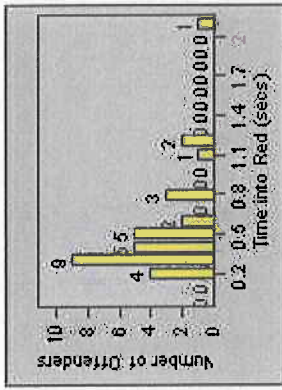

Redflex Redlight Offender Statistics

CONTRACT: Encinitas LOCATION: ENC-ECEN-01 El Camino Real
 DATE FROM: 01-Jul-2013 DATE TO: 31-Jul-2013

LANE 1

LANE 2

LANE 3

Redflex Redlight Offender Statistics

CONTRACT: Encinitas LOCATION: ENC-ECEN-01 El Camino Real
 DATE FROM: 01-Jul-2013 DATE TO: 31-Jul-2013

LANE 4

LANE TOTAL

Redflex Redlight Offender Statistics

CONTRACT: Encinitas **LOCATION:** ENC-ENEC-01 Encinitas
DATE FROM: 01-Jul-2013 **DATE TO:** 31-Jul-2013

LANE 1

LANE 2

LANE 3

Redflex Redlight Offender Statistics