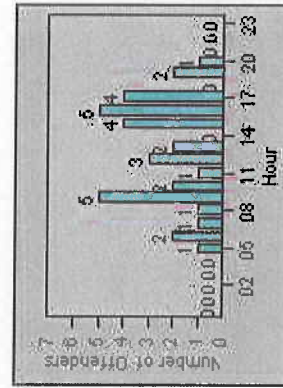

LANE 4

LANE TOTAL

Redflex Redlight Offender Statistics

CONTRACT: Encinitas **LOCATION:** ENC-ENEC-01 Encinitas
DATE FROM: 01-Jul-2013 **DATE TO:** 31-Jul-2013

LANE 1

LANE 2

LANE 3

Redflex Redlight Offender Statistics

CONTRACT: Encinitas **LOCATION:** ENC-ENEC-01 Encinitas
DATE FROM: 01-Jul-2013 **DATE TO:** 31-Jul-2013

LANE 4

LANE TOTAL

Redflex Redlight Offender Statistics

CONTRACT: Encinitas **LOCATION:** ENC-OLEC-01 Leucadia Blvd/Olivenhain Rd
DATE FROM: 01-Jul-2013 **DATE TO:** 31-Jul-2013

LANE 1

LANE 2

LANE 3

Redflex Redlight Offender Statistics

CONTRACT: Encinitas **LOCATION:** ENC-OLEC-01 Leucadia Blvd/Olivenhain Rd
DATE FROM: 01-Jul-2013 **DATE TO:** 31-Jul-2013

LANE 4

LANE TOTAL