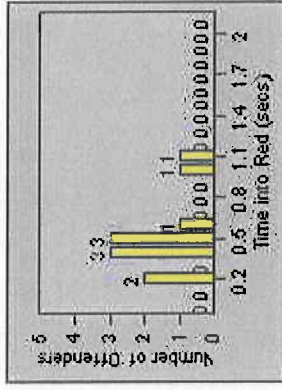

Redflex Redlight Offender Statistics

CONTRACT: Encinitas LOCATION: ENC-ECEN-01 El Camino Real
 DATE FROM: 01-Jul-2013 DATE TO: 31-Jul-2013

LANE 1

LANE 2

LANE 3

Redflex Redlight Offender Statistics

CONTRACT: Encinitas LOCATION: ENC-ECEN-01 El Camino Real
 DATE FROM: 01-Jul-2013 DATE TO: 31-Jul-2013

LANE 4

LANE TOTAL

Redflex Redlight Offender Statistics

CONTRACT: Encinitas **LOCATION:** ENC-ENEC-01 Encinitas
DATE FROM: 01-Jul-2013 **DATE TO:** 31-Jul-2013

LANE 1

LANE 2

LANE 3

Redflex Redlight Offender Statistics