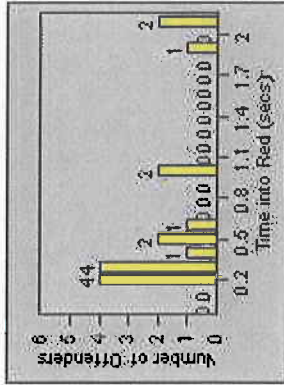

Redflex Redlight Offender Statistics

CONTRACT: Encinitas LOCATION: ENC-ECEN-01 El Camino Real
 DATE FROM: 01-Jul-2013 DATE TO: 31-Jul-2013

LANE 1

LANE 2

LANE 3

Redflex Redlight Offender Statistics

CONTRACT: Encinitas LOCATION: ENC-ECEN-01 El Camino Real
 DATE FROM: 01-Jul-2013 DATE TO: 31-Jul-2013

LANE 4

LANE TOTAL

Redflex Redlight Offender Statistics

CONTRACT: Encinitas **LOCATION:** ENC-ENEC-01 Encinitas
DATE FROM: 01-Jul-2013 **DATE TO:** 31-Jul-2013

LANE 1

LANE 2

LANE 3

Redflex Redlight Offender Statistics