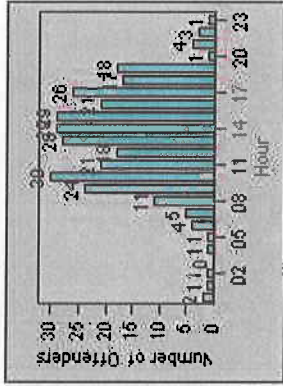

Redflex Redlight Offender Statistics

CONTRACT: Encinitas LOCATION: ENC-ECEN-01 El Camino Real
 DATE FROM: 01-Jul-2013 DATE TO: 31-Jul-2013

LANE 1

LANE 2

LANE 3

Redflex Redlight Offender Statistics

CONTRACT: Encinitas LOCATION: ENC-ECEN-01 El Camino Real
 DATE FROM: 01-Jul-2013 DATE TO: 31-Jul-2013

LANE 4

LANE TOTAL

Redflex Redlight Offender Statistics

CONTRACT: Encinitas **LOCATION:** ENC-ENEC-01 Encinitas
DATE FROM: 01-Jul-2013 **DATE TO:** 31-Jul-2013

LANE 1

LANE 2

LANE 3

Redflex Redlight Offender Statistics

CONTRACT: Encinitas **LOCATION:** ENC-ENEC-01 Encinitas
DATE FROM: 01-Jul-2013 **DATE TO:** 31-Jul-2013

LANE 4

LANE TOTAL

Redflex Redlight Offender Statistics

CONTRACT: Encinitas **LOCATION:** ENC-OLEC-01 Leucadia Blvd/Olivenhain Rd
DATE FROM: 01-Jul-2013 **DATE TO:** 31-Jul-2013

LANE 1

LANE 2

LANE 3

Redflex Redlight Offender Statistics

CONTRACT: Encinitas **LOCATION:** ENC-OLEC-01 Leucadia Blvd/Olivenhain Rd
DATE FROM: 01-Jul-2013 **DATE TO:** 31-Jul-2013

LANE 4

LANE TOTAL