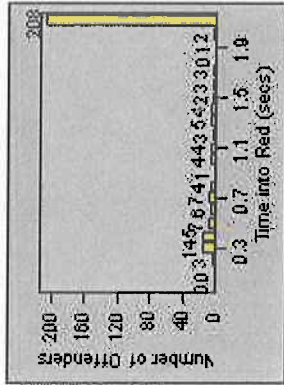

Redflex Redlight Offender Statistics

CONTRACT: Encinitas LOCATION: ENC-ECEN-01 El Camino Real
 DATE FROM: 01-Jul-2013 DATE TO: 31-Jul-2013

LANE 1

LANE 2

LANE 3

Redflex Redlight Offender Statistics

CONTRACT: Encinitas LOCATION: ENC-ECEN-01 El Camino Real
 DATE FROM: 01-Jul-2013 DATE TO: 31-Jul-2013

LANE 4

LANE TOTAL

Redflex Redlight Offender Statistics

CONTRACT: Encinitas **LOCATION:** ENC-ENEC-01 Encinitas
DATE FROM: 01-Jul-2013 **DATE TO:** 31-Jul-2013

LANE 1

LANE 2

LANE 3

Redflex Redlight Offender Statistics

CONTRACT: Encinitas **LOCATION:** ENC-ENEC-01 Encinitas
DATE FROM: 01-Jul-2013 **DATE TO:** 31-Jul-2013

LANE 4

LANE TOTAL

Redflex Redlight Offender Statistics

CONTRACT: Encinitas **LOCATION:** ENC-OLEC-01 Leucadia Blvd/Olivenhain Rd
DATE FROM: 01-Jul-2013 **DATE TO:** 31-Jul-2013

LANE 1

LANE 2

LANE 3

Redflex Redlight Offender Statistics

CONTRACT: Encinitas **LOCATION:** ENC-OLEC-01 Leucadia Blvd/Olivenhain Rd
DATE FROM: 01-Jul-2013 **DATE TO:** 31-Jul-2013

LANE 4

LANE TOTAL