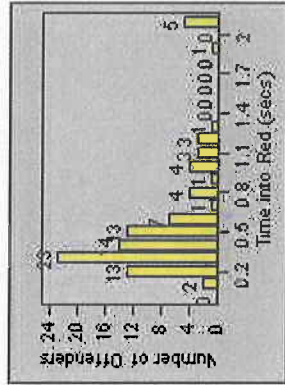

Redflex Redlight Offender Statistics

CONTRACT: Encinitas LOCATION: ENC-ECEN-01 El Camino Real
 DATE FROM: 01-Jul-2013 DATE TO: 31-Jul-2013

LANE 1

LANE 2

LANE 3

Redflex Redlight Offender Statistics

CONTRACT: Encinitas LOCATION: ENC-ECEN-01 El Camino Real
 DATE FROM: 01-Jul-2013 DATE TO: 31-Jul-2013

LANE 4

LANE TOTAL

Redflex Redlight Offender Statistics

CONTRACT: Encinitas **LOCATION:** ENC-ENEC-01 Encinitas
DATE FROM: 01-Jul-2013 **DATE TO:** 31-Jul-2013

LANE 1

LANE 2

LANE 3

Redflex Redlight Offender Statistics