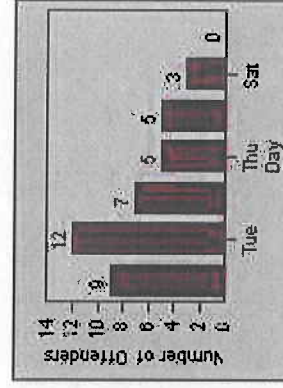

LANE 4

LANE TOTAL

Redflex Redlight Offender Statistics

CONTRACT: Encinitas **LOCATION:** ENC-ENEC-01 Encinitas
DATE FROM: 01-Jul-2013 **DATE TO:** 31-Jul-2013

LANE 1

LANE 2

LANE 3

Redflex Redlight Offender Statistics

CONTRACT: Encinitas **LOCATION:** ENC-ENEC-01 Encinitas
DATE FROM: 01-Jul-2013 **DATE TO:** 31-Jul-2013

LANE 4

LANE TOTAL

Redflex Redlight Offender Statistics

CONTRACT: Encinitas **LOCATION:** ENC-OLEC-01 Leucadia Blvd/Olivenhain Rd
DATE FROM: 01-Jul-2013 **DATE TO:** 31-Jul-2013

LANE 1

LANE 2

LANE 3

Redflex Redlight Offender Statistics

CONTRACT: Encinitas **LOCATION:** ENC-OLEC-01 Leucadia Blvd/Olivenhain Rd
DATE FROM: 01-Jul-2013 **DATE TO:** 31-Jul-2013

LANE 4

LANE TOTAL