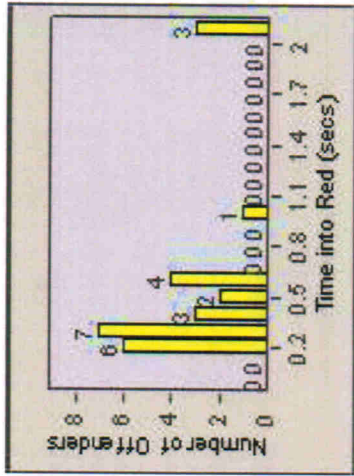

LANE 4

LANE 5

Redlight Offender Statistics

TRACT: Escondido **LOCATION:** ESC-VAAU-03 Valley
DATE FROM: 01-Jul-2012 **DATE TO:** 31-Jul-2012

LANE 6

LANE TOTAL

Redlight Offender Statistics

TRACT: Escondido **LOCATION:** ESC-VAAU-03 Valley
DATE FROM: 01-Jul-2012 **DATE TO:** 31-Jul-2012

Redlight Offender Statistics

TRACT: Escondido LOCATION: ESC-VAES-01 Escondido BI
 DATE FROM: 01-Jul-2012 DATE TO: 31-Jul-2012

LANE 1

LANE 2

LANE 3

Redlight Offender Statistics

TRACT: Esccondido LOCATION: ESC-VAES-01 Escondido BI
 DATE FROM: 01-Jul-2012 DATE TO: 31-Jul-2012

LANE 4

LANE 5

Redlight Offender Statistics

TRACT: Escondido LOCATION: ESC-VAES-01 Escondido BI
DATE FROM: 01-Jul-2012 DATE TO: 31-Jul-2012

LANE 6

LANE TOTAL

Redlight Offender Statistics

TRACT: Escondido **LOCATION:** ESC-VAES-01 Escondido BI
DATE FROM: 01-Jul-2012 **DATE TO:** 31-Jul-2012