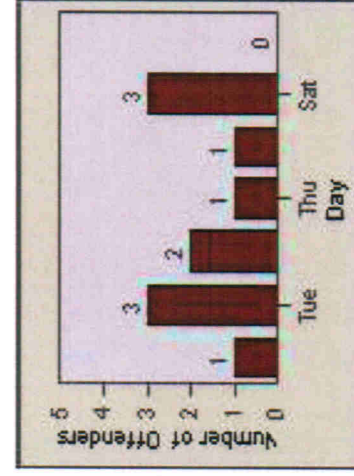

Redflex Redlight Offender Statistics

CONTRACT: Escondido   **LOCATION:** ESC-VPCC-01 Centre City Pkwy
DATE FROM: 01-Jul-2012   **DATE TO:** 31-Jul-2012

LANE 4

LANE 5