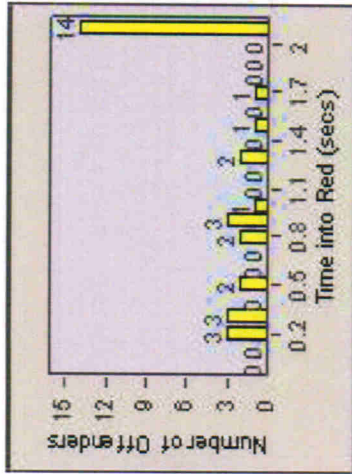

LANE 6

LANE TOTAL

Redflex Redlight Offender Statistics

CONTRACT: Escondido **LOCATION:** ESC-VPCC-01 Centre City Pkwy
DATE FROM: 01-Jul-2012 **DATE TO:** 31-Jul-2012

Redflex Redlight Offender Statistics

CONTRACT: Escondido **LOCATION:** ESC-WVTU-01 W. Valley Parkway
DATE FROM: 01-Jul-2012 **DATE TO:** 31-Jul-2012