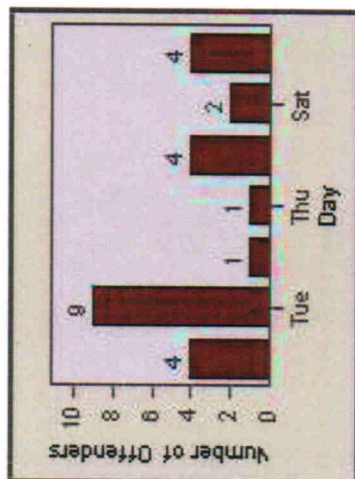

Redflex Redlight Offender Statistics

CONTRACT: Escondido   **LOCATION:** ESC-WVTU-01 W. Valley Parkway
DATE FROM: 01-Jul-2012   **DATE TO:** 31-Jul-2012

LANE 1

LANE 2

LANE 3