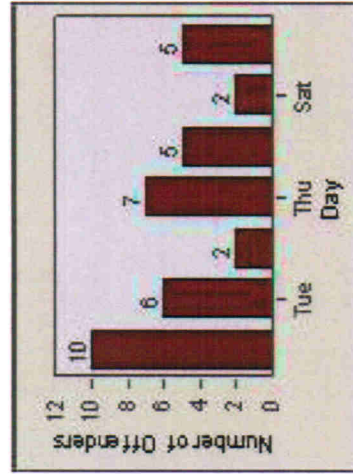

CONTRACT: Escondido **LOCATION:** ESC-VAAU-01 Valley
DATE FROM: 01-Jul-2012 **DATE TO:** 31-Jul-2012

LANE 6

LANE TOTAL

Redflex Redlight Offender Statistics

CONTRACT: Escondido **LOCATION:** ESC-VAAU-01 Valley
DATE FROM: 01-Jul-2012 **DATE TO:** 31-Jul-2012

Redlight Offender Statistics

TRACT: Escondido LOCATION: ESC-VAAU-03 Valley
DATE FROM: 01-Jul-2012 DATE TO: 31-Jul-2012

LANE 1

LANE 2

LANE 3

Redlight Offender Statistics

TRACT: Escondido **LOCATION:** ESC-VAAU-03 Valley
DATE FROM: 01-Jul-2012 **DATE TO:** 31-Jul-2012