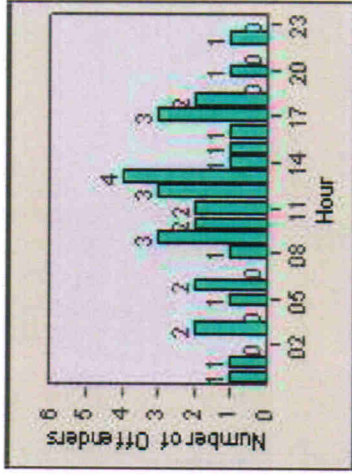

LANE 6

LANE TOTAL

Redflex Redlight Offender Statistics

CONTRACT: Escondido **LOCATION:** ESC-VPCC-01 Centre City Pkwy
DATE FROM: 01-Jul-2012 **DATE TO:** 31-Jul-2012

Redflex Redlight Offender Statistics

CONTRACT: Escondido **LOCATION:** ESC-WVTU-01 W. Valley Parkway
DATE FROM: 01-Jul-2012 **DATE TO:** 31-Jul-2012