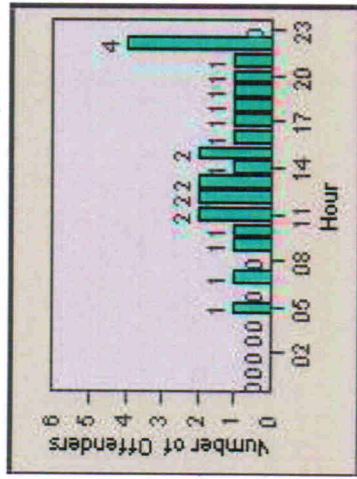

Redflex Redlight Offender Statistics

CONTRACT: Escondido   **LOCATION:** ESC-WVTU-01 W. Valley Parkway
DATE FROM: 01-Jul-2012   **DATE TO:** 31-Jul-2012

LANE 1

LANE 2