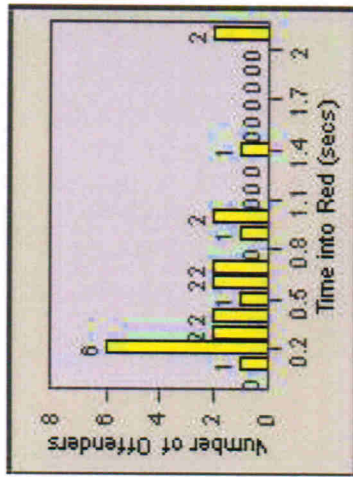

Complex Redlight Offender Statistics

CONTRACT: Escondido **LOCATION:** ESC-SEJU-01 Second AV
DATE FROM: 01-Jul-2012 **DATE TO:** 31-Jul-2012

LANE 1

LANE 2

LANE 3

Redflex Redlight Offender Statistics

CONTRACT: Escondido **LOCATION:** ESC-SEJU-01 Second Av
DATE FROM: 01-Jul-2012 **DATE TO:** 31-Jul-2012

LANE 4

LANE 5

Redflex Redlight Offender Statistics

CONTRACT: Escondido **LOCATION:** ESC-SEJU-01 Second Av
DATE FROM: 01-Jul-2012 **DATE TO:** 31-Jul-2012

LANE 6

LANE TOTAL

Redflex Redlight Offender Statistics