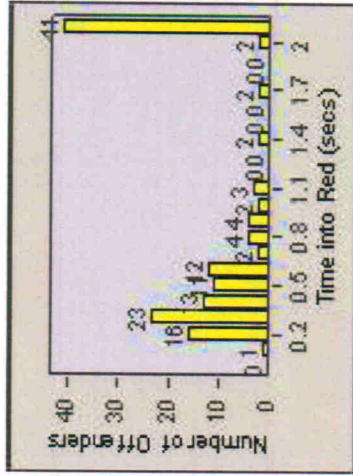

Redlight Offender Statistics

TRACT: Escondido LOCATION: ESC-VAES-01 Escondido BI
 DATE FROM: 01-Jul-2012 DATE TO: 31-Jul-2012

LANE 1

LANE 2

LANE 3

Redlight Offender Statistics

TRACT: Esccondido LOCATION: ESC-VAES-01 Escondido BI
 DATE FROM: 01-Jul-2012 DATE TO: 31-Jul-2012

LANE 4

LANE 5

Redlight Offender Statistics

TRACT: Escondido LOCATION: ESC-VAES-01 Escondido BI
DATE FROM: 01-Jul-2012 DATE TO: 31-Jul-2012

LANE 6

LANE TOTAL

Redlight Offender Statistics

TRACT: Escondido **LOCATION:** ESC-VAES-01 Escondido BI
DATE FROM: 01-Jul-2012 **DATE TO:** 31-Jul-2012