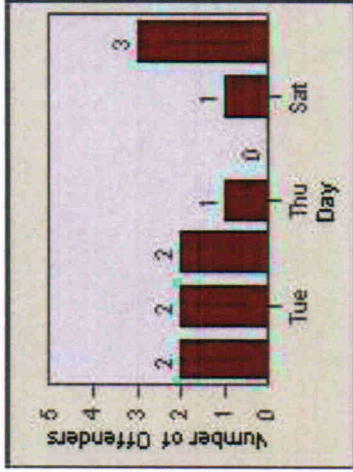

Complex Redlight Offender Statistics

CONTRACT: Escondido **LOCATION:** ESC-SEJU-01 Second AV
DATE FROM: 01-Jul-2012 **DATE TO:** 31-Jul-2012

LANE 1

LANE 2

LANE 3

Redflex Redlight Offender Statistics

CONTRACT: Escondido **LOCATION:** ESC-SEJU-01 Second Av
DATE FROM: 01-Jul-2012 **DATE TO:** 31-Jul-2012

LANE 4

LANE 5

Redflex Redlight Offender Statistics

CONTRACT: Escondido **LOCATION:** ESC-SEJU-01 Second Av
DATE FROM: 01-Jul-2012 **DATE TO:** 31-Jul-2012

LANE 6

LANE TOTAL

Redflex Redlight Offender Statistics