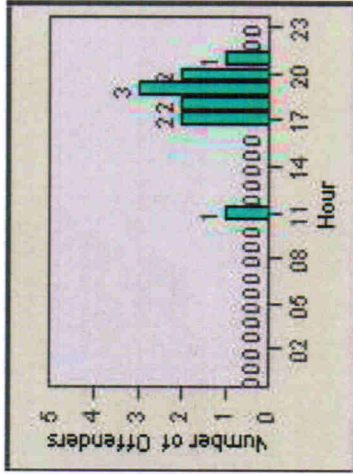

Complex Redlight Offender Statistics

CONTRACT: Escondido **LOCATION:** ESC-SEJU-01 Second AV
DATE FROM: 01-Jul-2012 **DATE TO:** 31-Jul-2012

LANE 1

LANE 2

LANE 3

Redflex Redlight Offender Statistics

CONTRACT: Escondido **LOCATION:** ESC-SEJU-01 Second Av
DATE FROM: 01-Jul-2012 **DATE TO:** 31-Jul-2012

LANE 4

LANE 5

Redflex Redlight Offender Statistics

CONTRACT: Escondido **LOCATION:** ESC-SEJU-01 Second Av
DATE FROM: 01-Jul-2012 **DATE TO:** 31-Jul-2012

LANE 6

LANE TOTAL

Redflex Redlight Offender Statistics