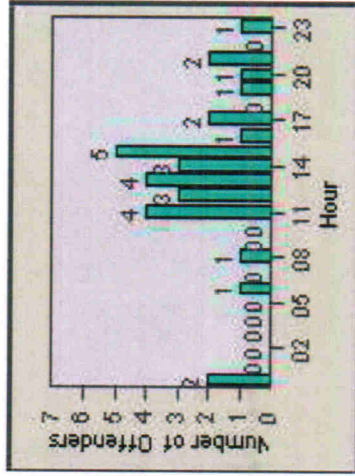

Redlight Offender Statistics

TRACT: Escondido LOCATION: ESC-VAAU-03 Valley
DATE FROM: 01-Jul-2012 DATE TO: 31-Jul-2012

LANE 1

LANE 2

LANE 3

Redlight Offender Statistics

TRACT: Escondido **LOCATION:** ESC-VAAU-03 Valley
DATE FROM: 01-Jul-2012 **DATE TO:** 31-Jul-2012

LANE 4

LANE 5

Redlight Offender Statistics

TRACT: Escondido **LOCATION:** ESC-VAAU-03 Valley
DATE FROM: 01-Jul-2012 **DATE TO:** 31-Jul-2012

LANE 6

LANE TOTAL

Redlight Offender Statistics

TRACT: Escondido **LOCATION:** ESC-VAAU-03 Valley
DATE FROM: 01-Jul-2012 **DATE TO:** 31-Jul-2012

Redlight Offender Statistics

TRACT: Escondido LOCATION: ESC-VAES-01 Escondido BI
 DATE FROM: 01-Jul-2012 DATE TO: 31-Jul-2012

LANE 1

LANE 2

LANE 3

Redlight Offender Statistics

TRACT: Esccondido LOCATION: ESC-VAES-01 Escondido BI
 DATE FROM: 01-Jul-2012 DATE TO: 31-Jul-2012