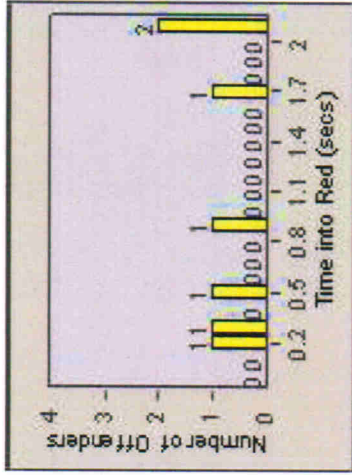

Redflex Redlight Offender Statistics

CONTRACT: Escondido   **LOCATION:** ESC-VPCC-01 Centre City Pkwy
DATE FROM: 01-Jul-2012   **DATE TO:** 31-Jul-2012

LANE 4