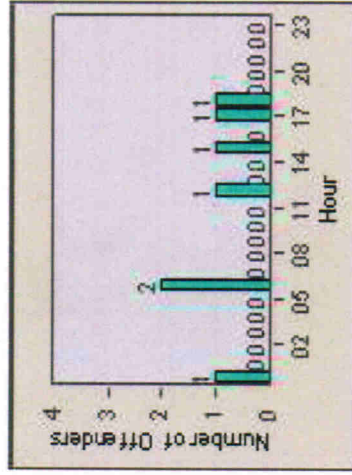

Redflex Redlight Offender Statistics

CONTRACT: Escondido   **LOCATION:** ESC-VPCC-01 Centre City Pkwy
DATE FROM: 01-Jul-2012   **DATE TO:** 31-Jul-2012

LANE 4