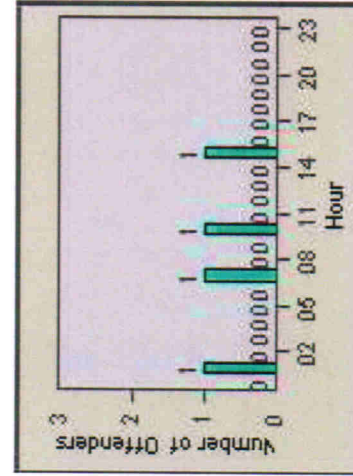

Redlight Offender Statistics

TRACT: Escondido LOCATION: ESC-VAAU-03 Valley
DATE FROM: 01-Jul-2012 DATE TO: 31-Jul-2012

LANE 1

LANE 2

LANE 3

Redlight Offender Statistics

TRACT: Escondido **LOCATION:** ESC-VAAU-03 Valley
DATE FROM: 01-Jul-2012 **DATE TO:** 31-Jul-2012

LANE 4

LANE 5

Redlight Offender Statistics

TRACT: Escondido **LOCATION:** ESC-VAAU-03 Valley
DATE FROM: 01-Jul-2012 **DATE TO:** 31-Jul-2012

LANE 6

LANE TOTAL

Redlight Offender Statistics

TRACT: Escondido **LOCATION:** ESC-VAAU-03 Valley
DATE FROM: 01-Jul-2012 **DATE TO:** 31-Jul-2012