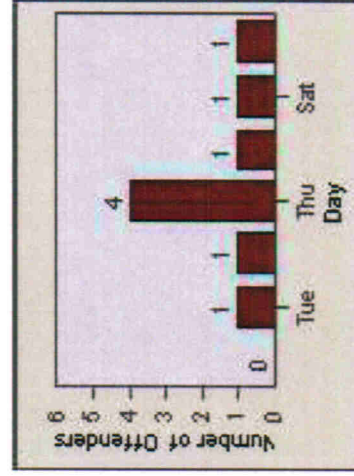

Redflex Redlight Offender Statistics

CONTRACT: Escondido   **LOCATION:** ESC-VPCC-01 Centre City Pkwy
DATE FROM: 01-Jul-2012   **DATE TO:** 31-Jul-2012

LANE 1

LANE 2