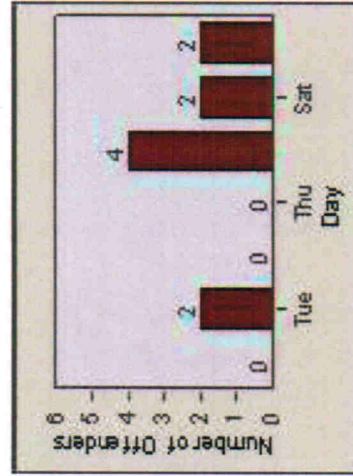

Complex Redlight Offender Statistics

CONTRACT: Escondido **LOCATION:** ESC-SEJU-01 Second AV
DATE FROM: 01-Jul-2012 **DATE TO:** 31-Jul-2012

LANE 1

LANE 2

LANE 3

Redflex Redlight Offender Statistics

CONTRACT: Escondido **LOCATION:** ESC-SEJU-01 Second Av
DATE FROM: 01-Jul-2012 **DATE TO:** 31-Jul-2012

LANE 4

LANE 5

Redflex Redlight Offender Statistics

CONTRACT: Escondido **LOCATION:** ESC-SEJU-01 Second Av
DATE FROM: 01-Jul-2012 **DATE TO:** 31-Jul-2012

LANE 6

LANE TOTAL

Redflex Redlight Offender Statistics