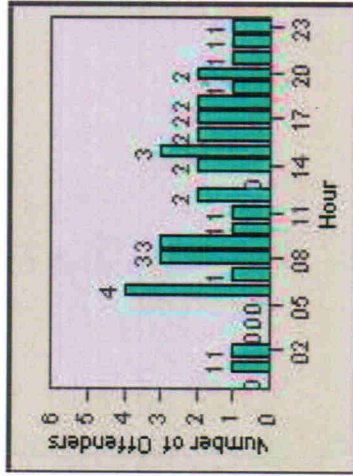

LANE 4

LANE 5

Redflex Redlight Offender Statistics

CONTRACT: Escondido **LOCATION:** ESC-SEJU-01 Second Av
DATE FROM: 01-Jul-2012 **DATE TO:** 31-Jul-2012

LANE 6

LANE TOTAL

Redflex Redlight Offender Statistics

CONTRACT: Escondido **LOCATION:** ESC-SEJU-01 Second Av
DATE FROM: 01-Jul-2012 **DATE TO:** 31-Jul-2012

Flex Redlight Offender Statistics

CONTRACT: Escondido **LOCATION:** ESC-VAAU-01 Valley
DATE FROM: 01-Jul-2012 **DATE TO:** 31-Jul-2012

LANE 1

LANE 2

LANE 3

Redflex Redlight Offender Statistics

CONTRACT: Escondido **LOCATION:** ESC-VAAU-01 Valley
DATE FROM: 01-Jul-2012 **DATE TO:** 31-Jul-2012

LANE 4

LANE 5

Redflex Redlight Offender Statistics