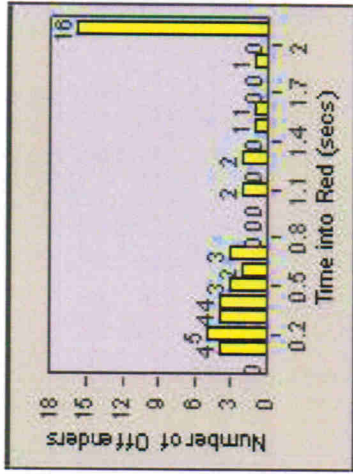

CONTRACT: Escondido LOCATION: ESC-WVTU-01 W. Valley Parkway
DATE FROM: 01-Jul-2012 DATE TO: 31-Jul-2012

LANE 6

LANE TOTAL

Redflex Redlight Offender Statistics

CONTRACT: Escondido **LOCATION:** ESC-WVTU-01 W. Valley Parkway
DATE FROM: 01-Jul-2012 **DATE TO:** 31-Jul-2012