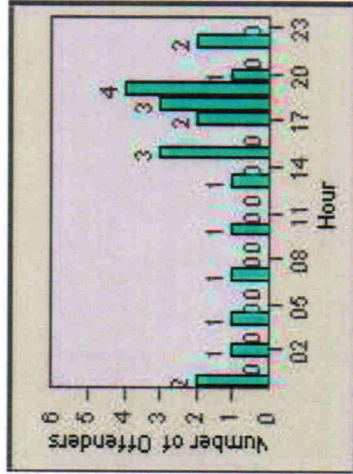

Complex Redlight Offender Statistics

CONTRACT: Escondido **LOCATION:** ESC-SEJU-01 Second AV
DATE FROM: 01-Jul-2012 **DATE TO:** 31-Jul-2012

LANE 1

LANE 2

LANE 3

Redflex Redlight Offender Statistics

CONTRACT: Escondido **LOCATION:** ESC-SEJU-01 Second Av
DATE FROM: 01-Jul-2012 **DATE TO:** 31-Jul-2012

LANE 4

LANE 5

Redflex Redlight Offender Statistics

CONTRACT: Escondido **LOCATION:** ESC-SEJU-01 Second Av
DATE FROM: 01-Jul-2012 **DATE TO:** 31-Jul-2012

LANE 6

LANE TOTAL

Redflex Redlight Offender Statistics