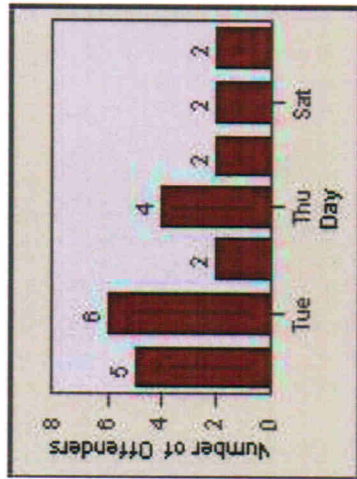

Redflex Redlight Offender Statistics

CONTRACT: Escondido   **LOCATION:** ESC-WVTU-01 W. Valley Parkway
DATE FROM: 01-Jul-2012   **DATE TO:** 31-Jul-2012

LANE 1

LANE 2