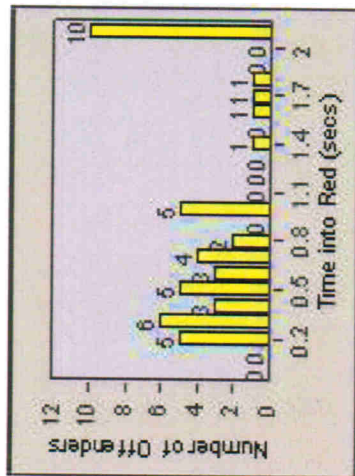

LANE 4

LANE 5

Surflex Redlight Offender Statistics

CONTRACT: Escondido **LOCATION:** ESC-WVTU-03 W. Valley Parkway
DATE FROM: 01-Jul-2012 **DATE TO:** 31-Jul-2012

LANE 6

LANE TOTAL

Redflex Redlight Offender Statistics