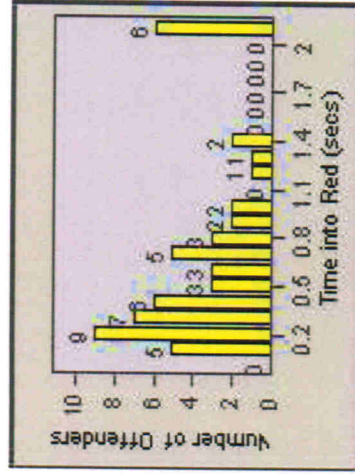

Surflex Redlight Offender Statistics

CONTRACT: Escondido   **LOCATION:** ESC-WVTU-03 W. Valley Parkway
DATE FROM: 01-Jul-2012   **DATE TO:** 31-Jul-2012

LANE 4

LANE 5