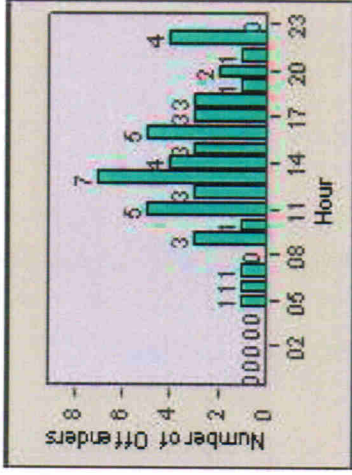

CONTRACT: Escondido LOCATION: ESC-WVTU-01 W. Valley Parkway
DATE FROM: 01-Jul-2012 DATE TO: 31-Jul-2012

LANE 6

LANE TOTAL

Redflex Redlight Offender Statistics

CONTRACT: Escondido **LOCATION:** ESC-WVTU-01 W. Valley Parkway
DATE FROM: 01-Jul-2012 **DATE TO:** 31-Jul-2012