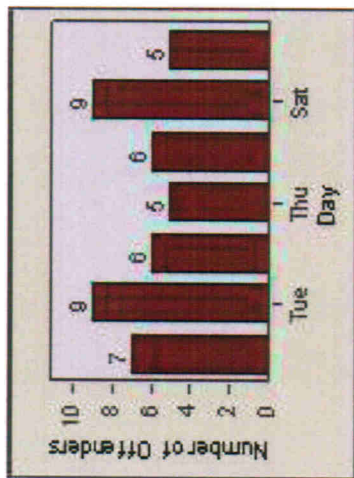

LANE 4

LANE 5

Surflex Redlight Offender Statistics

CONTRACT: Escondido **LOCATION:** ESC-WVTU-03 W. Valley Parkway
DATE FROM: 01-Jul-2012 **DATE TO:** 31-Jul-2012

LANE 6

LANE TOTAL

Redflex Redlight Offender Statistics