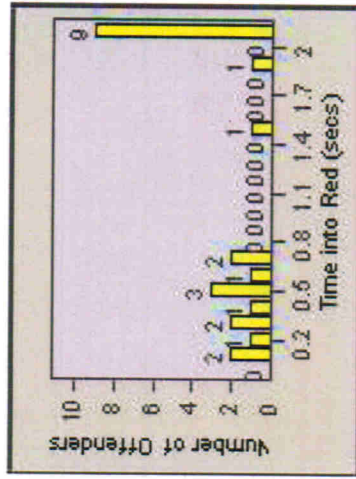

Redflex Redlight Offender Statistics

CONTRACT: Escondido   **LOCATION:** ESC-WVTU-01 W. Valley Parkway
DATE FROM: 01-Jul-2012   **DATE TO:** 31-Jul-2012

LANE 1

LANE 2