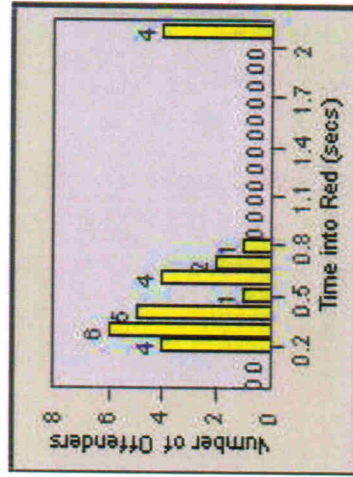

Redlight Offender Statistics

TRACT: Escondido LOCATION: ESC-VAES-01 Escondido BI
 DATE FROM: 01-Jul-2012 DATE TO: 31-Jul-2012

LANE 1

LANE 2

LANE 3

Redlight Offender Statistics

TRACT: Esccondido LOCATION: ESC-VAES-01 Escondido BI
 DATE FROM: 01-Jul-2012 DATE TO: 31-Jul-2012

LANE 4

LANE 5

Redlight Offender Statistics

TRACT: Escondido LOCATION: ESC-VAES-01 Escondido BI
DATE FROM: 01-Jul-2012 DATE TO: 31-Jul-2012

LANE 6

LANE TOTAL

Redlight Offender Statistics

TRACT: Escondido **LOCATION:** ESC-VAES-01 Escondido BI
DATE FROM: 01-Jul-2012 **DATE TO:** 31-Jul-2012