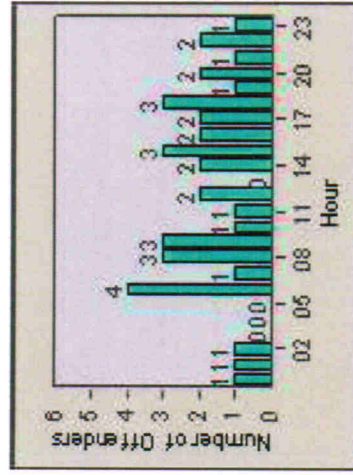

CONTRACT: Escondido **LOCATION:** ESC-VAAU-01 Valley
DATE FROM: 01-Jul-2012 **DATE TO:** 31-Jul-2012

LANE 6

LANE TOTAL

Redflex Redlight Offender Statistics

CONTRACT: Escondido **LOCATION:** ESC-VAAU-01 Valley
DATE FROM: 01-Jul-2012 **DATE TO:** 31-Jul-2012

Redlight Offender Statistics

TRACT: Escondido LOCATION: ESC-VAAU-03 Valley
DATE FROM: 01-Jul-2012 DATE TO: 31-Jul-2012

LANE 1

LANE 2

LANE 3

Redlight Offender Statistics

TRACT: Escondido **LOCATION:** ESC-VAAU-03 Valley
DATE FROM: 01-Jul-2012 **DATE TO:** 31-Jul-2012