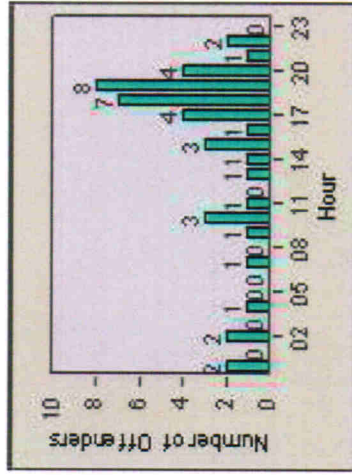

Redflex Redlight Offender Statistics

CONTRACT: Escondido   **LOCATION:** ESC-SEJU-01 Second Av
DATE FROM: 01-Jul-2012   **DATE TO:** 31-Jul-2012