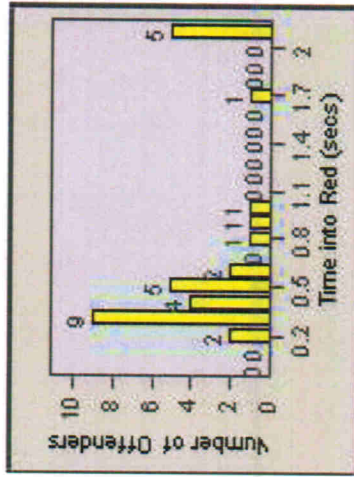

LANE 4

LANE 5

Redlight Offender Statistics

TRACT: Escondido **LOCATION:** ESC-VAAU-03 Valley
DATE FROM: 01-Jul-2012 **DATE TO:** 31-Jul-2012

LANE 6

LANE TOTAL

Redlight Offender Statistics

TRACT: Escondido **LOCATION:** ESC-VAAU-03 Valley
DATE FROM: 01-Jul-2012 **DATE TO:** 31-Jul-2012

Redlight Offender Statistics

TRACT: Escondido LOCATION: ESC-VAES-01 Escondido BI
 DATE FROM: 01-Jul-2012 DATE TO: 31-Jul-2012

LANE 1

LANE 2

LANE 3

Redlight Offender Statistics

TRACT: Esccondido LOCATION: ESC-VAES-01 Escondido BI
 DATE FROM: 01-Jul-2012 DATE TO: 31-Jul-2012