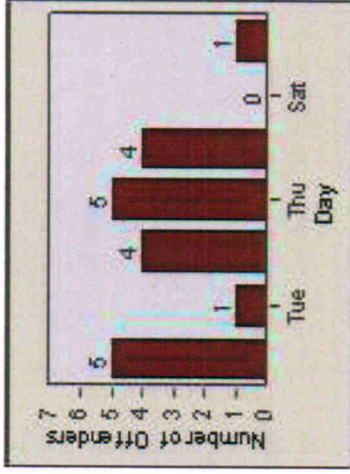

Redflex Redlight Offender Statistics

CONTRACT: Escondido LOCATION: ESC-WVTU-03 W. Valley Parkway
DATE FROM: 01-Jul-2012 DATE TO: 31-Jul-2012

LANE 1

LANE 2

LANE 3

Surflex Redlight Offender Statistics

CONTRACT: Escondido **LOCATION:** ESC-WVTU-03 W. Valley Parkway
DATE FROM: 01-Jul-2012 **DATE TO:** 31-Jul-2012