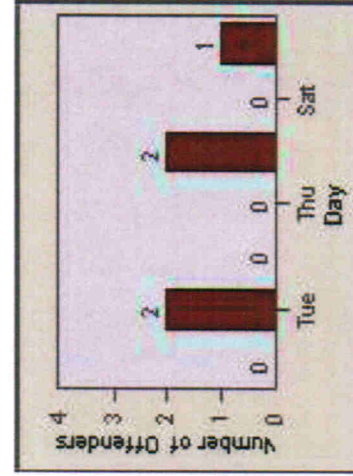

LANE 4

LANE 5

Redlight Offender Statistics

TRACT: Escondido LOCATION: ESC-VAES-01 Escondido BI
DATE FROM: 01-Jul-2012 DATE TO: 31-Jul-2012

LANE 6

LANE TOTAL

Redlight Offender Statistics

TRACT: Escondido **LOCATION:** ESC-VAES-01 Escondido BI
DATE FROM: 01-Jul-2012 **DATE TO:** 31-Jul-2012

Redflex Redlight Offender Statistics

CONTRACT: Escondido **LOCATION:** ESC-VPCC-01 Centre City Pkwy
DATE FROM: 01-Jul-2012 **DATE TO:** 31-Jul-2012

LANE 1

LANE 2

LANE 3

Redflex Redlight Offender Statistics