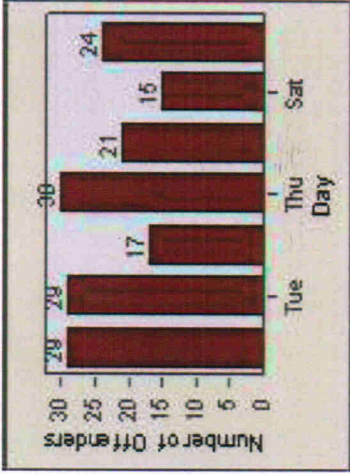

Redlight Offender Statistics

TRACT: Escondido LOCATION: ESC-VAAU-03 Valley
DATE FROM: 01-Jul-2012 DATE TO: 31-Jul-2012

LANE 1

LANE 2

LANE 3

Redlight Offender Statistics

TRACT: Escondido **LOCATION:** ESC-VAAU-03 Valley
DATE FROM: 01-Jul-2012 **DATE TO:** 31-Jul-2012

LANE 4

LANE 5

Redlight Offender Statistics

TRACT: Escondido **LOCATION:** ESC-VAAU-03 Valley
DATE FROM: 01-Jul-2012 **DATE TO:** 31-Jul-2012

LANE 6

LANE TOTAL

Redlight Offender Statistics

TRACT: Escondido **LOCATION:** ESC-VAAU-03 Valley
DATE FROM: 01-Jul-2012 **DATE TO:** 31-Jul-2012

Redlight Offender Statistics

TRACT: Escondido LOCATION: ESC-VAES-01 Escondido BI
 DATE FROM: 01-Jul-2012 DATE TO: 31-Jul-2012

LANE 1

LANE 2

LANE 3

Redlight Offender Statistics

TRACT: Esccondido LOCATION: ESC-VAES-01 Escondido BI
 DATE FROM: 01-Jul-2012 DATE TO: 31-Jul-2012