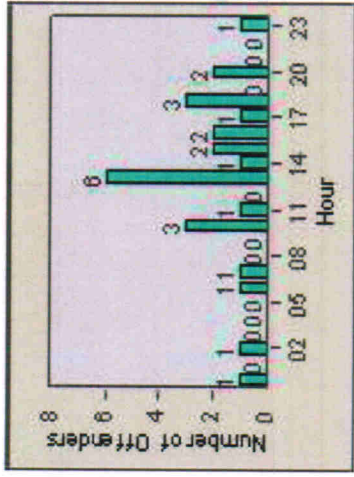

LANE 4

LANE 5

Redlight Offender Statistics

TRACT: Escondido **LOCATION:** ESC-VAAU-03 Valley
DATE FROM: 01-Jul-2012 **DATE TO:** 31-Jul-2012

LANE 6

LANE TOTAL

Redlight Offender Statistics

TRACT: Escondido **LOCATION:** ESC-VAAU-03 Valley
DATE FROM: 01-Jul-2012 **DATE TO:** 31-Jul-2012

Redlight Offender Statistics

TRACT: Escondido LOCATION: ESC-VAES-01 Escondido BI
 DATE FROM: 01-Jul-2012 DATE TO: 31-Jul-2012

LANE 1

LANE 2

LANE 3

Redlight Offender Statistics

TRACT: Esccondido LOCATION: ESC-VAES-01 Escondido BI
 DATE FROM: 01-Jul-2012 DATE TO: 31-Jul-2012

LANE 4

LANE 5

Redlight Offender Statistics

TRACT: Escondido LOCATION: ESC-VAES-01 Escondido BI
DATE FROM: 01-Jul-2012 DATE TO: 31-Jul-2012

LANE 6

LANE TOTAL

Redlight Offender Statistics

TRACT: Escondido **LOCATION:** ESC-VAES-01 Escondido BI
DATE FROM: 01-Jul-2012 **DATE TO:** 31-Jul-2012