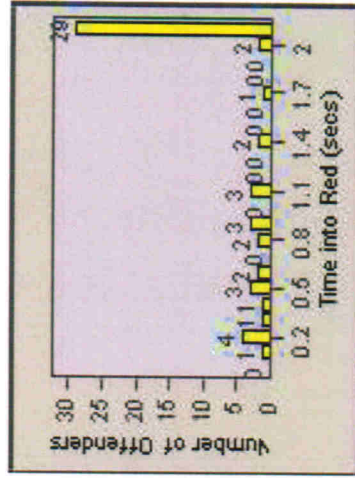

LANE 4

LANE 5

Redlight Offender Statistics

TRACT: Escondido **LOCATION:** ESC-VAAU-03 Valley
DATE FROM: 01-Jul-2012 **DATE TO:** 31-Jul-2012

LANE 6

LANE TOTAL

Redlight Offender Statistics

TRACT: Escondido **LOCATION:** ESC-VAAU-03 Valley
DATE FROM: 01-Jul-2012 **DATE TO:** 31-Jul-2012

Redlight Offender Statistics

TRACT: Escondido LOCATION: ESC-VAES-01 Escondido BI
 DATE FROM: 01-Jul-2012 DATE TO: 31-Jul-2012

LANE 1

LANE 2

LANE 3

Redlight Offender Statistics

TRACT: Esccondido LOCATION: ESC-VAES-01 Escondido BI
 DATE FROM: 01-Jul-2012 DATE TO: 31-Jul-2012

LANE 4

LANE 5

Redlight Offender Statistics

TRACT: Escondido LOCATION: ESC-VAES-01 Escondido BI
DATE FROM: 01-Jul-2012 DATE TO: 31-Jul-2012

LANE 6

LANE TOTAL

Redlight Offender Statistics

TRACT: Escondido **LOCATION:** ESC-VAES-01 Escondido BI
DATE FROM: 01-Jul-2012 **DATE TO:** 31-Jul-2012