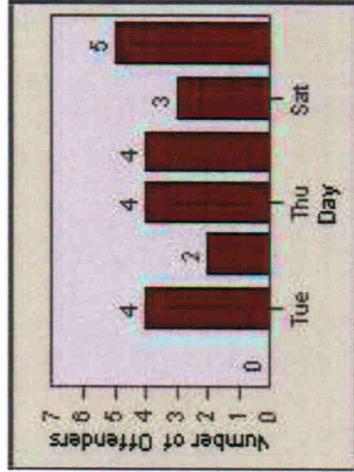

Complex Redlight Offender Statistics

CONTRACT: Escondido **LOCATION:** ESC-SEJU-01 Second AV
DATE FROM: 01-Jul-2012 **DATE TO:** 31-Jul-2012

LANE 1

LANE 2

LANE 3

Redflex Redlight Offender Statistics

CONTRACT: Escondido **LOCATION:** ESC-SEJU-01 Second Av
DATE FROM: 01-Jul-2012 **DATE TO:** 31-Jul-2012

LANE 4

LANE 5

Redflex Redlight Offender Statistics

CONTRACT: Escondido **LOCATION:** ESC-SEJU-01 Second Av
DATE FROM: 01-Jul-2012 **DATE TO:** 31-Jul-2012

LANE 6

LANE TOTAL

Redflex Redlight Offender Statistics