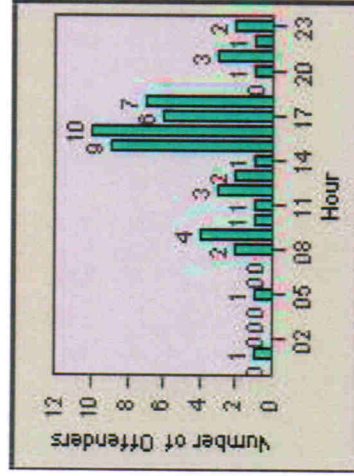

Surflex Redlight Offender Statistics

CONTRACT: Escondido   **LOCATION:** ESC-WVTU-03 W. Valley Parkway
DATE FROM: 01-Jul-2012   **DATE TO:** 31-Jul-2012

LANE 4

LANE 5