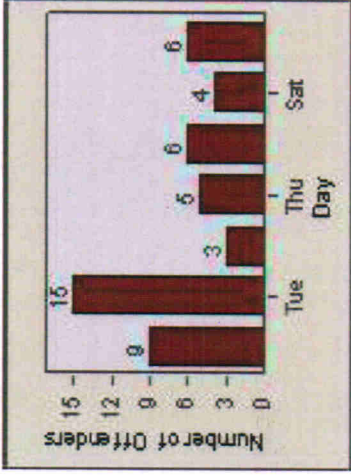

CONTRACT: Escondido LOCATION: ESC-WVTU-01 W. Valley Parkway
DATE FROM: 01-Jul-2012 DATE TO: 31-Jul-2012

LANE 6

LANE TOTAL

Redflex Redlight Offender Statistics

CONTRACT: Escondido **LOCATION:** ESC-WVTU-01 W. Valley Parkway
DATE FROM: 01-Jul-2012 **DATE TO:** 31-Jul-2012

Redflex Redlight Offender Statistics

CONTRACT: Escondido LOCATION: ESC-WVTU-03 W. Valley Parkway
DATE FROM: 01-Jul-2012 DATE TO: 31-Jul-2012

LANE 1

LANE 2

LANE 3

Surflex Redlight Offender Statistics

CONTRACT: Escondido **LOCATION:** ESC-WVTU-03 W. Valley Parkway
DATE FROM: 01-Jul-2012 **DATE TO:** 31-Jul-2012