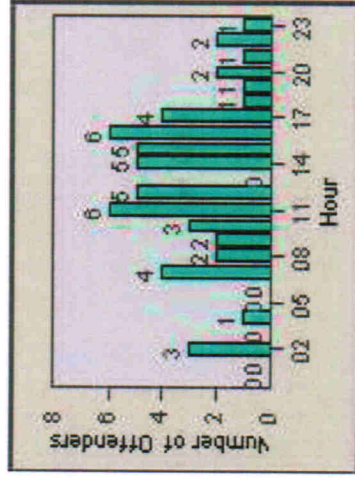

LANE 4

LANE 5

Redlight Offender Statistics

TRACT: Escondido **LOCATION:** ESC-VAAU-03 Valley
DATE FROM: 01-Jul-2012 **DATE TO:** 31-Jul-2012

LANE 6

LANE TOTAL

Redlight Offender Statistics

TRACT: Escondido **LOCATION:** ESC-VAAU-03 Valley
DATE FROM: 01-Jul-2012 **DATE TO:** 31-Jul-2012

Redlight Offender Statistics

TRACT: Escondido LOCATION: ESC-VAES-01 Escondido BI
 DATE FROM: 01-Jul-2012 DATE TO: 31-Jul-2012

LANE 1

LANE 2

LANE 3

Redlight Offender Statistics

TRACT: Esccondido LOCATION: ESC-VAES-01 Escondido BI
 DATE FROM: 01-Jul-2012 DATE TO: 31-Jul-2012

LANE 4

LANE 5

Redlight Offender Statistics

TRACT: Escondido LOCATION: ESC-VAES-01 Escondido BI
DATE FROM: 01-Jul-2012 DATE TO: 31-Jul-2012

LANE 6

LANE TOTAL

Redlight Offender Statistics

TRACT: Escondido **LOCATION:** ESC-VAES-01 Escondido BI
DATE FROM: 01-Jul-2012 **DATE TO:** 31-Jul-2012