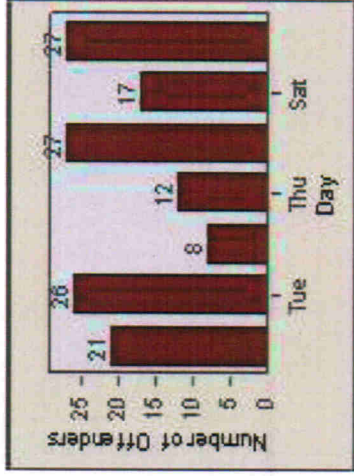

Redlight Offender Statistics

TRACT: Escondido LOCATION: ESC-VAES-01 Escondido BI
 DATE FROM: 01-Jul-2012 DATE TO: 31-Jul-2012

LANE 1

LANE 2

LANE 3

Redlight Offender Statistics

TRACT: Esccondido LOCATION: ESC-VAES-01 Escondido BI
 DATE FROM: 01-Jul-2012 DATE TO: 31-Jul-2012

LANE 4

LANE 5

Redlight Offender Statistics

TRACT: Escondido LOCATION: ESC-VAES-01 Escondido BI
DATE FROM: 01-Jul-2012 DATE TO: 31-Jul-2012

LANE 6

LANE TOTAL

Redlight Offender Statistics

TRACT: Escondido **LOCATION:** ESC-VAES-01 Escondido BI
DATE FROM: 01-Jul-2012 **DATE TO:** 31-Jul-2012