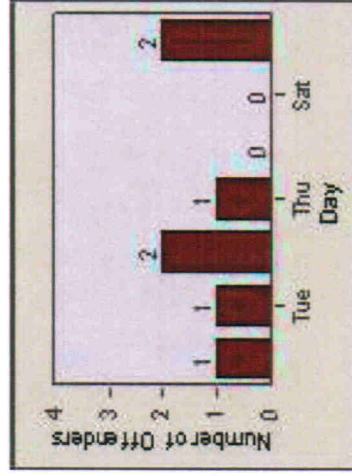

Redflex Redlight Offender Statistics

CONTRACT: Escondido   **LOCATION:** ESC-VPCC-01 Centre City Pkwy
DATE FROM: 01-Jul-2012   **DATE TO:** 31-Jul-2012

LANE 4