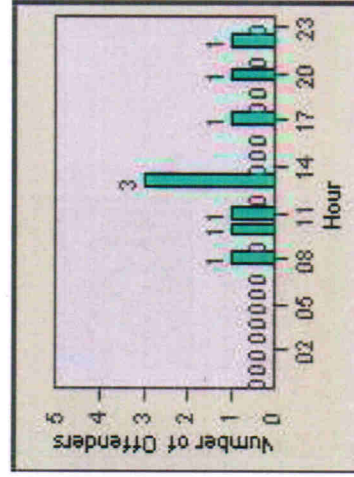

Redflex Redlight Offender Statistics

CONTRACT: Escondido   **LOCATION:** ESC-VPCC-01 Centre City Pkwy
DATE FROM: 01-Jul-2012   **DATE TO:** 31-Jul-2012

LANE 1

LANE 2