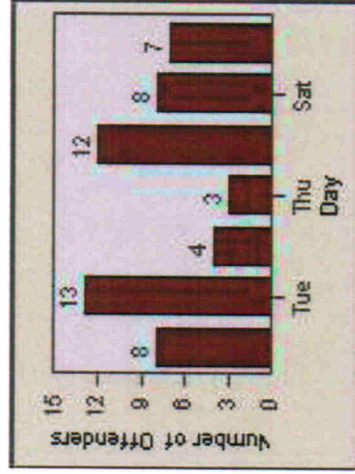

Surflex Redlight Offender Statistics

CONTRACT: Escondido   **LOCATION:** ESC-WVTU-03 W. Valley Parkway
DATE FROM: 01-Jul-2012   **DATE TO:** 31-Jul-2012

LANE 4

LANE 5