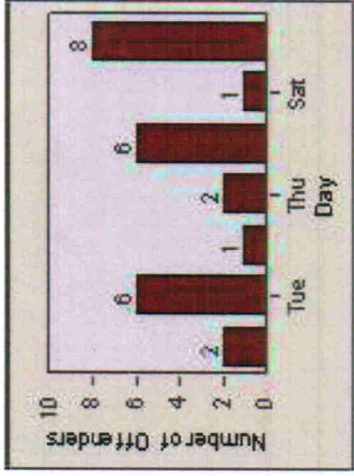

LANE 4

LANE 5

Redlight Offender Statistics

TRACT: Escondido **LOCATION:** ESC-VAAU-03 Valley
DATE FROM: 01-Jul-2012 **DATE TO:** 31-Jul-2012

LANE 6

LANE TOTAL

Redlight Offender Statistics

TRACT: Escondido **LOCATION:** ESC-VAAU-03 Valley
DATE FROM: 01-Jul-2012 **DATE TO:** 31-Jul-2012

Redlight Offender Statistics

TRACT: Escondido LOCATION: ESC-VAES-01 Escondido BI
 DATE FROM: 01-Jul-2012 DATE TO: 31-Jul-2012

LANE 1

LANE 2

LANE 3

Redlight Offender Statistics

TRACT: Esccondido LOCATION: ESC-VAES-01 Escondido BI
 DATE FROM: 01-Jul-2012 DATE TO: 31-Jul-2012

LANE 4

LANE 5

Redlight Offender Statistics

TRACT: Escondido LOCATION: ESC-VAES-01 Escondido BI
DATE FROM: 01-Jul-2012 DATE TO: 31-Jul-2012

LANE 6

LANE TOTAL

Redlight Offender Statistics

TRACT: Escondido **LOCATION:** ESC-VAES-01 Escondido BI
DATE FROM: 01-Jul-2012 **DATE TO:** 31-Jul-2012