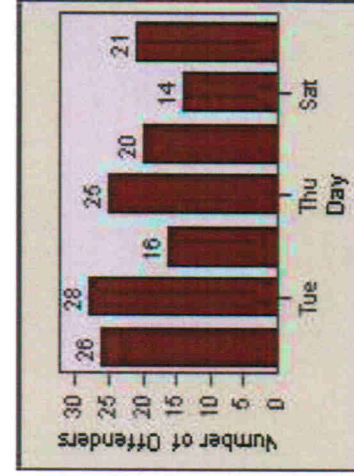

Redlight Offender Statistics

TRACT: Escondido LOCATION: ESC-VAAU-03 Valley
DATE FROM: 01-Jul-2012 DATE TO: 31-Jul-2012

LANE 1

LANE 2

LANE 3

Redlight Offender Statistics

TRACT: Escondido **LOCATION:** ESC-VAAU-03 Valley
DATE FROM: 01-Jul-2012 **DATE TO:** 31-Jul-2012

LANE 4

LANE 5

Redlight Offender Statistics

TRACT: Escondido **LOCATION:** ESC-VAAU-03 Valley
DATE FROM: 01-Jul-2012 **DATE TO:** 31-Jul-2012

LANE 6

LANE TOTAL

Redlight Offender Statistics

TRACT: Escondido **LOCATION:** ESC-VAAU-03 Valley
DATE FROM: 01-Jul-2012 **DATE TO:** 31-Jul-2012

Redlight Offender Statistics

TRACT: Escondido LOCATION: ESC-VAES-01 Escondido BI
 DATE FROM: 01-Jul-2012 DATE TO: 31-Jul-2012

LANE 1

LANE 2

LANE 3

Redlight Offender Statistics

TRACT: Esccondido LOCATION: ESC-VAES-01 Escondido BI
 DATE FROM: 01-Jul-2012 DATE TO: 31-Jul-2012