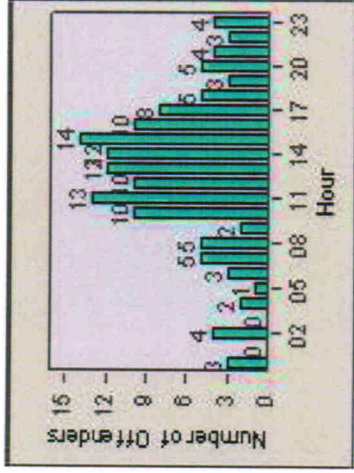

Redlight Offender Statistics

TRACT: Escondido LOCATION: ESC-VAES-01 Escondido BI
 DATE FROM: 01-Jul-2012 DATE TO: 31-Jul-2012

LANE 1

LANE 2

LANE 3

Redlight Offender Statistics

TRACT: Esccondido LOCATION: ESC-VAES-01 Escondido BI
 DATE FROM: 01-Jul-2012 DATE TO: 31-Jul-2012

LANE 4

LANE 5

Redlight Offender Statistics

TRACT: Escondido LOCATION: ESC-VAES-01 Escondido BI
DATE FROM: 01-Jul-2012 DATE TO: 31-Jul-2012

LANE 6

LANE TOTAL

Redlight Offender Statistics

TRACT: Escondido **LOCATION:** ESC-VAES-01 Escondido BI
DATE FROM: 01-Jul-2012 **DATE TO:** 31-Jul-2012