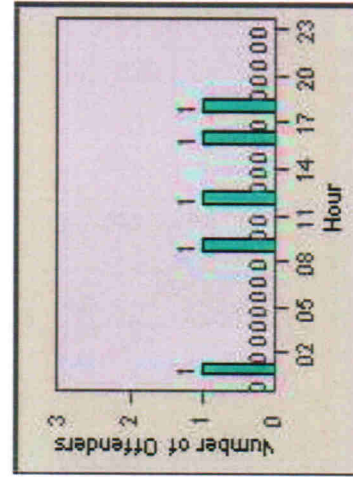

Redflex Redlight Offender Statistics

CONTRACT: Escondido **LOCATION:** ESC-VPCC-01 Centre City Pkwy
DATE FROM: 01-Jul-2012 **DATE TO:** 31-Jul-2012

LANE 1

LANE 2

LANE 3

Redflex Redlight Offender Statistics