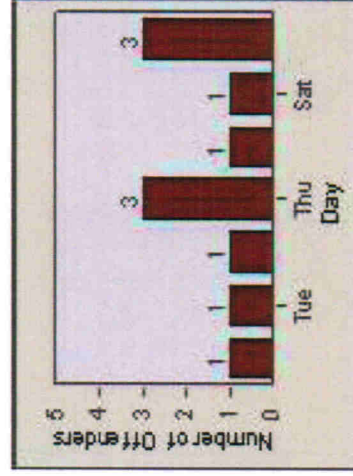

Redlight Offender Statistics

TRACT: Escondido LOCATION: ESC-VAAU-03 Valley
DATE FROM: 01-Jul-2012 DATE TO: 31-Jul-2012

LANE 1

LANE 2

LANE 3

Redlight Offender Statistics

TRACT: Escondido **LOCATION:** ESC-VAAU-03 Valley
DATE FROM: 01-Jul-2012 **DATE TO:** 31-Jul-2012

LANE 4

LANE 5

Redlight Offender Statistics

TRACT: Escondido **LOCATION:** ESC-VAAU-03 Valley
DATE FROM: 01-Jul-2012 **DATE TO:** 31-Jul-2012

LANE 6

LANE TOTAL

Redlight Offender Statistics

TRACT: Escondido **LOCATION:** ESC-VAAU-03 Valley
DATE FROM: 01-Jul-2012 **DATE TO:** 31-Jul-2012

Redlight Offender Statistics

TRACT: Escondido LOCATION: ESC-VAES-01 Escondido BI
 DATE FROM: 01-Jul-2012 DATE TO: 31-Jul-2012

LANE 1

LANE 2

LANE 3

Redlight Offender Statistics

TRACT: Esccondido LOCATION: ESC-VAES-01 Escondido BI
 DATE FROM: 01-Jul-2012 DATE TO: 31-Jul-2012