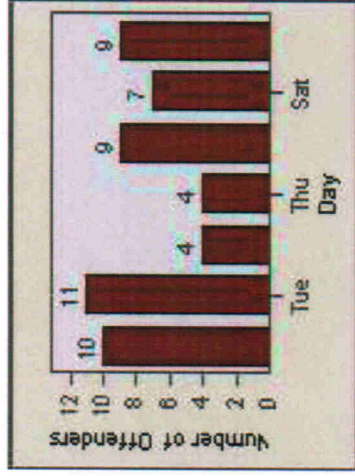

LANE 4

LANE 5

Redlight Offender Statistics

TRACT: Escondido **LOCATION:** ESC-VAAU-03 Valley
DATE FROM: 01-Jul-2012 **DATE TO:** 31-Jul-2012

LANE 6

LANE TOTAL

Redlight Offender Statistics

TRACT: Escondido **LOCATION:** ESC-VAAU-03 Valley
DATE FROM: 01-Jul-2012 **DATE TO:** 31-Jul-2012

Redlight Offender Statistics

TRACT: Escondido LOCATION: ESC-VAES-01 Escondido BI
 DATE FROM: 01-Jul-2012 DATE TO: 31-Jul-2012

LANE 1

LANE 2

LANE 3

Redlight Offender Statistics

TRACT: Esccondido LOCATION: ESC-VAES-01 Escondido BI
 DATE FROM: 01-Jul-2012 DATE TO: 31-Jul-2012

LANE 4

LANE 5

Redlight Offender Statistics

TRACT: Escondido LOCATION: ESC-VAES-01 Escondido BI
DATE FROM: 01-Jul-2012 DATE TO: 31-Jul-2012

LANE 6

LANE TOTAL

Redlight Offender Statistics

TRACT: Escondido **LOCATION:** ESC-VAES-01 Escondido BI
DATE FROM: 01-Jul-2012 **DATE TO:** 31-Jul-2012