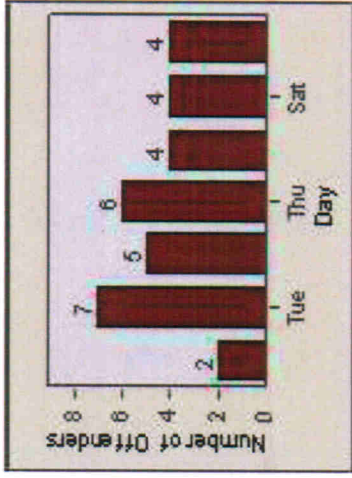

LANE 6

LANE TOTAL

Redflex Redlight Offender Statistics

CONTRACT: Escondido **LOCATION:** ESC-VPCC-01 Centre City Pkwy
DATE FROM: 01-Jul-2012 **DATE TO:** 31-Jul-2012

Redflex Redlight Offender Statistics

CONTRACT: Escondido **LOCATION:** ESC-WVTU-01 W. Valley Parkway
DATE FROM: 01-Jul-2012 **DATE TO:** 31-Jul-2012