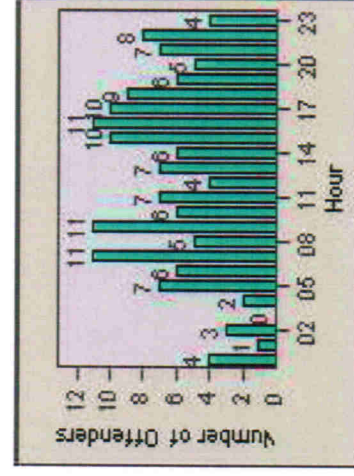

Redlight Offender Statistics

TRACT: Escondido LOCATION: ESC-VAAU-03 Valley
DATE FROM: 01-Jul-2012 DATE TO: 31-Jul-2012

LANE 1

LANE 2

LANE 3

Redlight Offender Statistics

TRACT: Escondido **LOCATION:** ESC-VAAU-03 Valley
DATE FROM: 01-Jul-2012 **DATE TO:** 31-Jul-2012

LANE 4

LANE 5

Redlight Offender Statistics

TRACT: Escondido **LOCATION:** ESC-VAAU-03 Valley
DATE FROM: 01-Jul-2012 **DATE TO:** 31-Jul-2012

LANE 6

LANE TOTAL

Redlight Offender Statistics

TRACT: Escondido **LOCATION:** ESC-VAAU-03 Valley
DATE FROM: 01-Jul-2012 **DATE TO:** 31-Jul-2012

Redlight Offender Statistics

TRACT: Escondido LOCATION: ESC-VAES-01 Escondido BI
 DATE FROM: 01-Jul-2012 DATE TO: 31-Jul-2012

LANE 1

LANE 2

LANE 3

Redlight Offender Statistics

TRACT: Esccondido LOCATION: ESC-VAES-01 Escondido BI
 DATE FROM: 01-Jul-2012 DATE TO: 31-Jul-2012