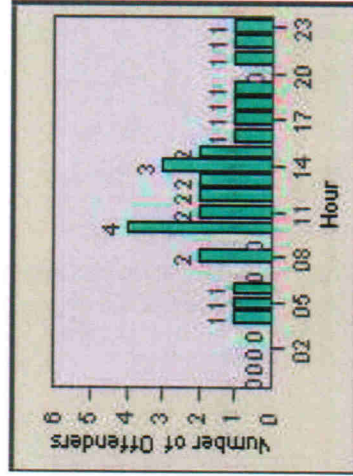

LANE 4

LANE 5

Redlight Offender Statistics

TRACT: Escondido **LOCATION:** ESC-VAAU-03 Valley
DATE FROM: 01-Jul-2012 **DATE TO:** 31-Jul-2012

LANE 6

LANE TOTAL

Redlight Offender Statistics

TRACT: Escondido **LOCATION:** ESC-VAAU-03 Valley
DATE FROM: 01-Jul-2012 **DATE TO:** 31-Jul-2012

Redlight Offender Statistics

TRACT: Escondido LOCATION: ESC-VAES-01 Escondido BI
 DATE FROM: 01-Jul-2012 DATE TO: 31-Jul-2012

LANE 1

LANE 2

LANE 3

Redlight Offender Statistics

TRACT: Esccondido LOCATION: ESC-VAES-01 Escondido BI
 DATE FROM: 01-Jul-2012 DATE TO: 31-Jul-2012

LANE 4

LANE 5

Redlight Offender Statistics

TRACT: Escondido LOCATION: ESC-VAES-01 Escondido BI
DATE FROM: 01-Jul-2012 DATE TO: 31-Jul-2012

LANE 6

LANE TOTAL

Redlight Offender Statistics

TRACT: Escondido **LOCATION:** ESC-VAES-01 Escondido BI
DATE FROM: 01-Jul-2012 **DATE TO:** 31-Jul-2012