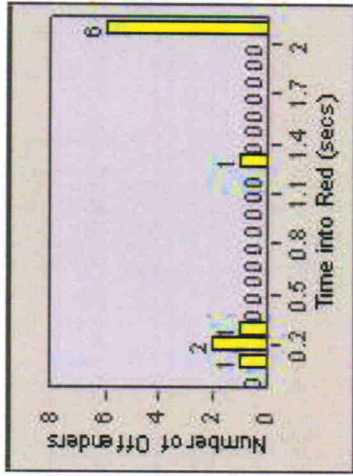

LANE 4

LANE 5

Redlight Offender Statistics

TRACT: Escondido **LOCATION:** ESC-VAAU-03 Valley
DATE FROM: 01-Jul-2012 **DATE TO:** 31-Jul-2012

LANE 6

LANE TOTAL

Redlight Offender Statistics

TRACT: Escondido **LOCATION:** ESC-VAAU-03 Valley
DATE FROM: 01-Jul-2012 **DATE TO:** 31-Jul-2012

Redlight Offender Statistics

TRACT: Escondido LOCATION: ESC-VAES-01 Escondido BI
 DATE FROM: 01-Jul-2012 DATE TO: 31-Jul-2012

LANE 1

LANE 2

LANE 3

Redlight Offender Statistics

TRACT: Esccondido LOCATION: ESC-VAES-01 Escondido BI
 DATE FROM: 01-Jul-2012 DATE TO: 31-Jul-2012