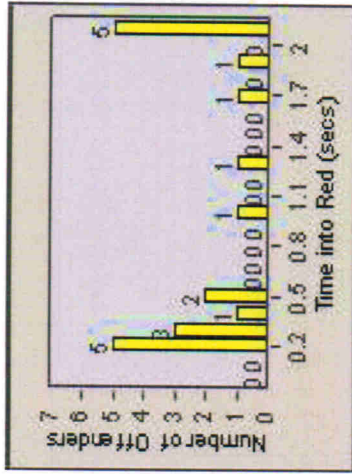

Redflex Redlight Offender Statistics

CONTRACT: Escondido LOCATION: ESC-WVTU-03 W. Valley Parkway
DATE FROM: 01-Jul-2012 DATE TO: 31-Jul-2012

LANE 1

LANE 2

LANE 3

Surflex Redlight Offender Statistics

CONTRACT: Escondido **LOCATION:** ESC-WVTU-03 W. Valley Parkway
DATE FROM: 01-Jul-2012 **DATE TO:** 31-Jul-2012