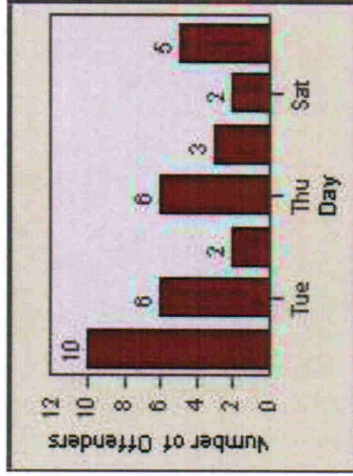

LANE 4

LANE 5

Redflex Redlight Offender Statistics

CONTRACT: Escondido **LOCATION:** ESC-SEJU-01 Second Av
DATE FROM: 01-Jul-2012 **DATE TO:** 31-Jul-2012

LANE 6

LANE TOTAL

Redflex Redlight Offender Statistics

CONTRACT: Escondido **LOCATION:** ESC-SEJU-01 Second Av
DATE FROM: 01-Jul-2012 **DATE TO:** 31-Jul-2012

Flex Redlight Offender Statistics

CONTRACT: Escondido **LOCATION:** ESC-VAAU-01 Valley
DATE FROM: 01-Jul-2012 **DATE TO:** 31-Jul-2012

LANE 1

LANE 2

LANE 3

Redflex Redlight Offender Statistics

CONTRACT: Escondido **LOCATION:** ESC-VAAU-01 Valley
DATE FROM: 01-Jul-2012 **DATE TO:** 31-Jul-2012

LANE 4

LANE 5

Redflex Redlight Offender Statistics