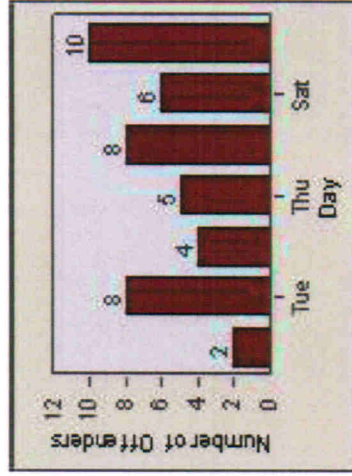

Complex Redlight Offender Statistics

CONTRACT: Escondido **LOCATION:** ESC-SEJU-01 Second AV
DATE FROM: 01-Jul-2012 **DATE TO:** 31-Jul-2012

LANE 1

LANE 2

LANE 3

Redflex Redlight Offender Statistics

CONTRACT: Escondido **LOCATION:** ESC-SEJU-01 Second Av
DATE FROM: 01-Jul-2012 **DATE TO:** 31-Jul-2012

LANE 4

LANE 5

Redflex Redlight Offender Statistics

CONTRACT: Escondido **LOCATION:** ESC-SEJU-01 Second Av
DATE FROM: 01-Jul-2012 **DATE TO:** 31-Jul-2012

LANE 6

LANE TOTAL

Redflex Redlight Offender Statistics

CONTRACT: Escondido **LOCATION:** ESC-SEJU-01 Second Av
DATE FROM: 01-Jul-2012 **DATE TO:** 31-Jul-2012

Flex Redlight Offender Statistics

CONTRACT: Escondido **LOCATION:** ESC-VAAU-01 Valley
DATE FROM: 01-Jul-2012 **DATE TO:** 31-Jul-2012