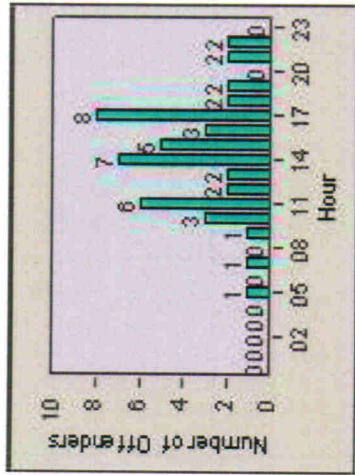

Redflex Redlight Offender Statistics

CONTRACT: Escondido LOCATION: ESC-WVTU-03 W. Valley Parkway
DATE FROM: 01-Jul-2012 DATE TO: 31-Jul-2012

LANE 1

LANE 2

LANE 3

Surflex Redlight Offender Statistics

CONTRACT: Escondido **LOCATION:** ESC-WVTU-03 W. Valley Parkway
DATE FROM: 01-Jul-2012 **DATE TO:** 31-Jul-2012

LANE 4

LANE 5

Surflex Redlight Offender Statistics

CONTRACT: Escondido **LOCATION:** ESC-WVTU-03 W. Valley Parkway
DATE FROM: 01-Jul-2012 **DATE TO:** 31-Jul-2012

LANE 6

LANE TOTAL

Redflex Redlight Offender Statistics