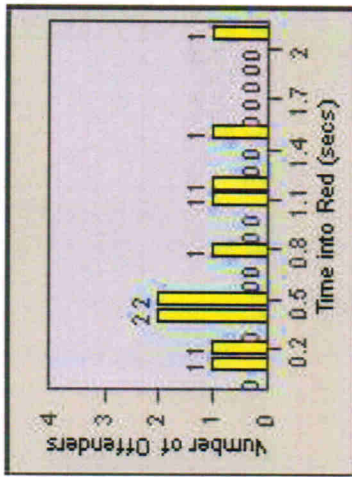

Complex Redlight Offender Statistics

CONTRACT: Escondido **LOCATION:** ESC-SEJU-01 Second AV
DATE FROM: 01-Jul-2012 **DATE TO:** 31-Jul-2012

LANE 1

LANE 2

LANE 3

Redflex Redlight Offender Statistics

CONTRACT: Escondido **LOCATION:** ESC-SEJU-01 Second Av
DATE FROM: 01-Jul-2012 **DATE TO:** 31-Jul-2012

LANE 4

LANE 5

Redflex Redlight Offender Statistics

CONTRACT: Escondido **LOCATION:** ESC-SEJU-01 Second Av
DATE FROM: 01-Jul-2012 **DATE TO:** 31-Jul-2012

LANE 6

LANE TOTAL

Redflex Redlight Offender Statistics