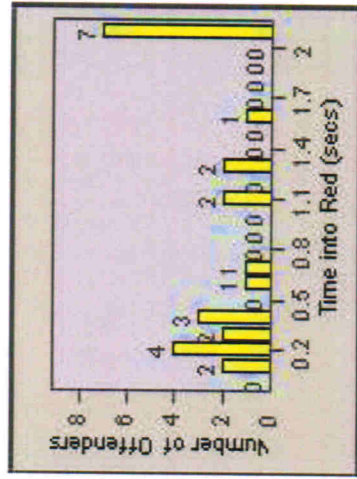

Redflex Redlight Offender Statistics

CONTRACT: Escondido   **LOCATION:** ESC-WVTU-01 W. Valley Parkway
DATE FROM: 01-Jul-2012   **DATE TO:** 31-Jul-2012

LANE 1

LANE 2

LANE 3