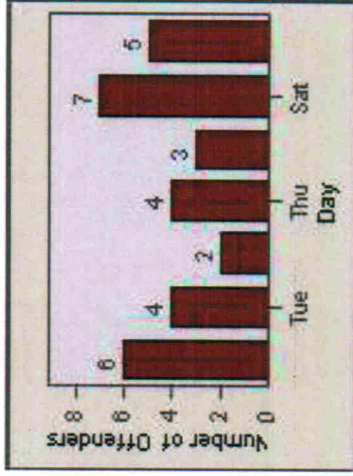

Redlight Offender Statistics

TRACT: Escondido LOCATION: ESC-VAAU-03 Valley
DATE FROM: 01-Jul-2012 DATE TO: 31-Jul-2012

LANE 1

LANE 2

LANE 3

Redlight Offender Statistics

TRACT: Escondido **LOCATION:** ESC-VAAU-03 Valley
DATE FROM: 01-Jul-2012 **DATE TO:** 31-Jul-2012

LANE 4

LANE 5

Redlight Offender Statistics

TRACT: Escondido **LOCATION:** ESC-VAAU-03 Valley
DATE FROM: 01-Jul-2012 **DATE TO:** 31-Jul-2012

LANE 6

LANE TOTAL

Redlight Offender Statistics

TRACT: Escondido **LOCATION:** ESC-VAAU-03 Valley
DATE FROM: 01-Jul-2012 **DATE TO:** 31-Jul-2012

Redlight Offender Statistics

TRACT: Escondido LOCATION: ESC-VAES-01 Escondido BI
 DATE FROM: 01-Jul-2012 DATE TO: 31-Jul-2012

LANE 1

LANE 2

LANE 3

Redlight Offender Statistics

TRACT: Esccondido LOCATION: ESC-VAES-01 Escondido BI
 DATE FROM: 01-Jul-2012 DATE TO: 31-Jul-2012