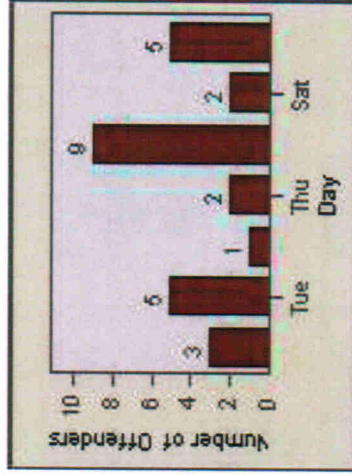

LANE 4

LANE 5

Redlight Offender Statistics

TRACT: Escondido **LOCATION:** ESC-VAAU-03 Valley
DATE FROM: 01-Jul-2012 **DATE TO:** 31-Jul-2012

LANE 6

LANE TOTAL

Redlight Offender Statistics

TRACT: Escondido **LOCATION:** ESC-VAAU-03 Valley
DATE FROM: 01-Jul-2012 **DATE TO:** 31-Jul-2012

Redlight Offender Statistics

TRACT: Escondido LOCATION: ESC-VAES-01 Escondido BI
 DATE FROM: 01-Jul-2012 DATE TO: 31-Jul-2012

LANE 1

LANE 2

LANE 3

Redlight Offender Statistics

TRACT: Esccondido LOCATION: ESC-VAES-01 Escondido BI
 DATE FROM: 01-Jul-2012 DATE TO: 31-Jul-2012

LANE 4

LANE 5

Redlight Offender Statistics

TRACT: Escondido LOCATION: ESC-VAES-01 Escondido BI
DATE FROM: 01-Jul-2012 DATE TO: 31-Jul-2012

LANE 6

LANE TOTAL

Redlight Offender Statistics

TRACT: Escondido **LOCATION:** ESC-VAES-01 Escondido BI
DATE FROM: 01-Jul-2012 **DATE TO:** 31-Jul-2012