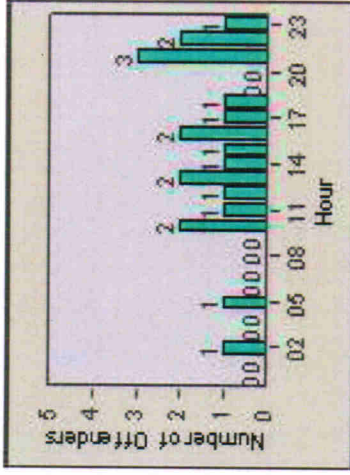

Redflex Redlight Offender Statistics

CONTRACT: Escondido LOCATION: ESC-WVTU-03 W. Valley Parkway
DATE FROM: 01-Jul-2012 DATE TO: 31-Jul-2012

LANE 1

LANE 2

LANE 3

Surflex Redlight Offender Statistics

CONTRACT: Escondido **LOCATION:** ESC-WVTU-03 W. Valley Parkway
DATE FROM: 01-Jul-2012 **DATE TO:** 31-Jul-2012