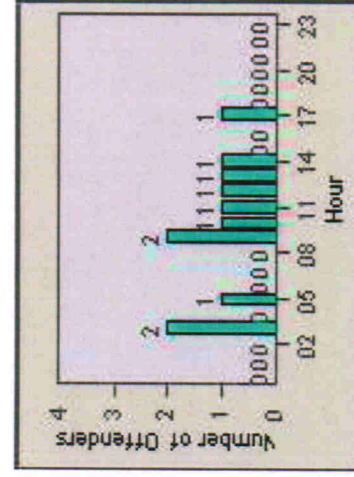

Redflex Redlight Offender Statistics

CONTRACT: Escondido   **LOCATION:** ESC-VPCC-01 Centre City Pkwy
DATE FROM: 01-Jul-2012   **DATE TO:** 31-Jul-2012

LANE 4

LANE 5