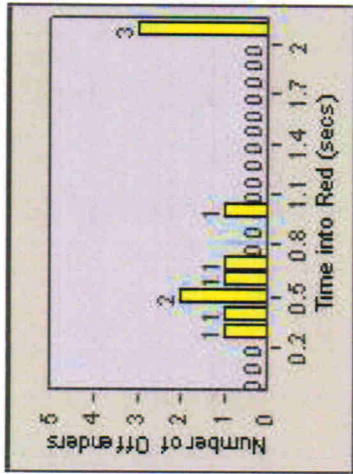

Complex Redlight Offender Statistics

CONTRACT: Escondido **LOCATION:** ESC-SEJU-01 Second AV
DATE FROM: 01-Jul-2012 **DATE TO:** 31-Jul-2012

LANE 1

LANE 2

LANE 3

Redflex Redlight Offender Statistics

CONTRACT: Escondido **LOCATION:** ESC-SEJU-01 Second Av
DATE FROM: 01-Jul-2012 **DATE TO:** 31-Jul-2012

LANE 4

LANE 5

Redflex Redlight Offender Statistics

CONTRACT: Escondido **LOCATION:** ESC-SEJU-01 Second Av
DATE FROM: 01-Jul-2012 **DATE TO:** 31-Jul-2012

LANE 6

LANE TOTAL

Redflex Redlight Offender Statistics