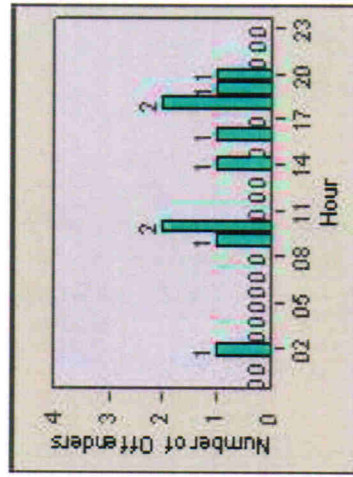

Complex Redlight Offender Statistics

CONTRACT: Escondido **LOCATION:** ESC-SEJU-01 Second AV
DATE FROM: 01-Jul-2012 **DATE TO:** 31-Jul-2012

LANE 1

LANE 2

LANE 3

Redflex Redlight Offender Statistics

CONTRACT: Escondido **LOCATION:** ESC-SEJU-01 Second Av
DATE FROM: 01-Jul-2012 **DATE TO:** 31-Jul-2012

LANE 4

LANE 5

Redflex Redlight Offender Statistics

CONTRACT: Escondido **LOCATION:** ESC-SEJU-01 Second Av
DATE FROM: 01-Jul-2012 **DATE TO:** 31-Jul-2012

LANE 6

LANE TOTAL

Redflex Redlight Offender Statistics