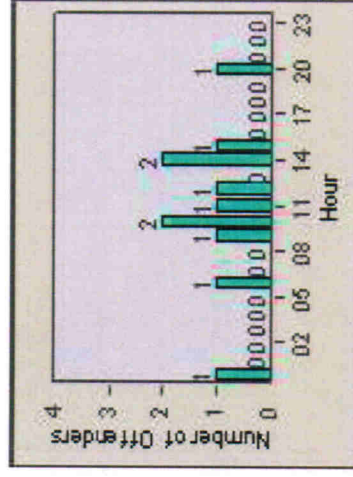

Redlight Offender Statistics

TRACT: Escondido LOCATION: ESC-VAAU-03 Valley
DATE FROM: 01-Jul-2012 DATE TO: 31-Jul-2012

LANE 1

LANE 2

LANE 3

Redlight Offender Statistics

TRACT: Escondido **LOCATION:** ESC-VAAU-03 Valley
DATE FROM: 01-Jul-2012 **DATE TO:** 31-Jul-2012

LANE 4

LANE 5

Redlight Offender Statistics

TRACT: Escondido **LOCATION:** ESC-VAAU-03 Valley
DATE FROM: 01-Jul-2012 **DATE TO:** 31-Jul-2012

LANE 6

LANE TOTAL

Redlight Offender Statistics

TRACT: Escondido **LOCATION:** ESC-VAAU-03 Valley
DATE FROM: 01-Jul-2012 **DATE TO:** 31-Jul-2012

Redlight Offender Statistics

TRACT: Escondido LOCATION: ESC-VAES-01 Escondido BI
 DATE FROM: 01-Jul-2012 DATE TO: 31-Jul-2012

LANE 1

LANE 2

LANE 3

Redlight Offender Statistics

TRACT: Esccondido LOCATION: ESC-VAES-01 Escondido BI
 DATE FROM: 01-Jul-2012 DATE TO: 31-Jul-2012