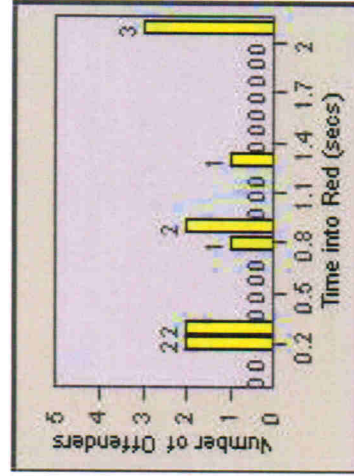

Redflex Redlight Offender Statistics

CONTRACT: Escondido   **LOCATION:** ESC-VPCC-01 Centre City Pkwy
DATE FROM: 01-Jul-2012   **DATE TO:** 31-Jul-2012

LANE 4

LANE 5