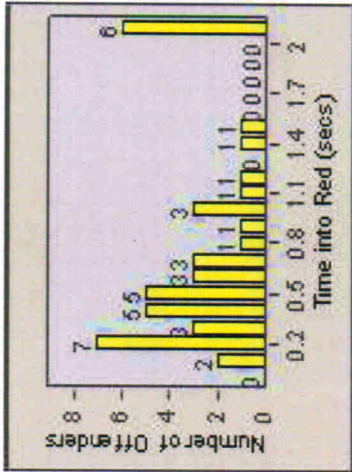

Redflex Redlight Offender Statistics

CONTRACT: Escondido   **LOCATION:** ESC-SEJU-01 Second Av
DATE FROM: 01-Jul-2012   **DATE TO:** 31-Jul-2012