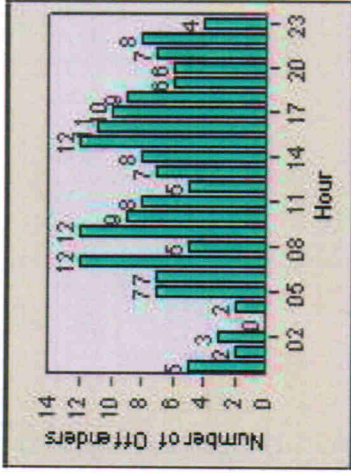

Redlight Offender Statistics

TRACT: Escondido LOCATION: ESC-VAAU-03 Valley
DATE FROM: 01-Jul-2012 DATE TO: 31-Jul-2012

LANE 1

LANE 2

LANE 3

Redlight Offender Statistics

TRACT: Escondido **LOCATION:** ESC-VAAU-03 Valley
DATE FROM: 01-Jul-2012 **DATE TO:** 31-Jul-2012

LANE 4

LANE 5

Redlight Offender Statistics

TRACT: Escondido **LOCATION:** ESC-VAAU-03 Valley
DATE FROM: 01-Jul-2012 **DATE TO:** 31-Jul-2012

LANE 6

LANE TOTAL

Redlight Offender Statistics

TRACT: Escondido **LOCATION:** ESC-VAAU-03 Valley
DATE FROM: 01-Jul-2012 **DATE TO:** 31-Jul-2012

Redlight Offender Statistics

TRACT: Escondido LOCATION: ESC-VAES-01 Escondido BI
 DATE FROM: 01-Jul-2012 DATE TO: 31-Jul-2012

LANE 1

LANE 2

LANE 3

Redlight Offender Statistics

TRACT: Esccondido LOCATION: ESC-VAES-01 Escondido BI
 DATE FROM: 01-Jul-2012 DATE TO: 31-Jul-2012