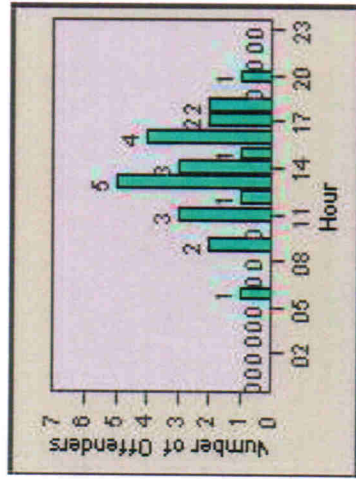

Redflex Redlight Offender Statistics

CONTRACT: Escondido   **LOCATION:** ESC-WVTU-01 W. Valley Parkway
DATE FROM: 01-Jul-2012   **DATE TO:** 31-Jul-2012

LANE 1

LANE 2

LANE 3