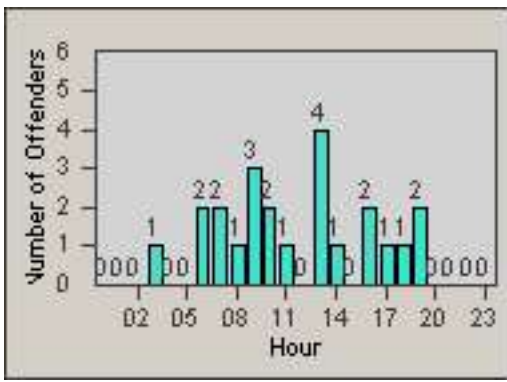

Redflex Redlight Offender Statistics

CONTRACT: Garden Grove
 DATE FROM: 01-Oct-2011

LOCATION: GG-BRWE-03 Brookhurst St
 DATE TO: 31-Oct-2011

LANE 1

LANE 2

LANE 3

Redflex Redlight Offender Statistics

CONTRACT: Garden Grove
 DATE FROM: 01-Oct-2011