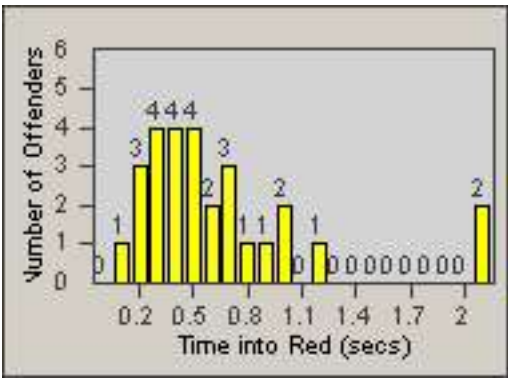

Redflex Redlight Offender Statistics

CONTRACT: Garden Grove
 DATE FROM: 01-Oct-2011

LOCATION: GG-BRWE-03 Brookhurst St
 DATE TO: 31-Oct-2011

LANE 1

LANE 2

LANE 3

Redflex Redlight Offender Statistics

CONTRACT: Garden Grove
 DATE FROM: 01-Oct-2011