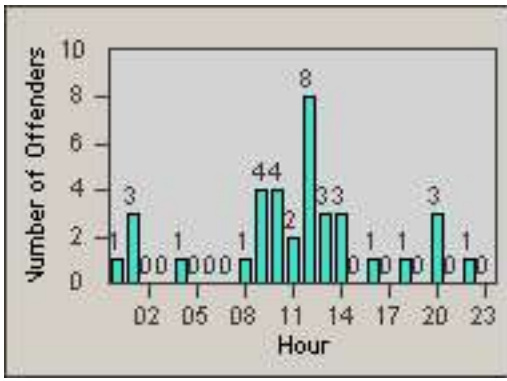

Redflex Redlight Offender Statistics

CONTRACT: Garden Grove
 DATE FROM: 01-Oct-2011

LOCATION: GG-BRWE-03 Brookhurst St
 DATE TO: 31-Oct-2011

LANE 1

LANE 2

LANE 3

Redflex Redlight Offender Statistics

CONTRACT: Garden Grove
 DATE FROM: 01-Oct-2011