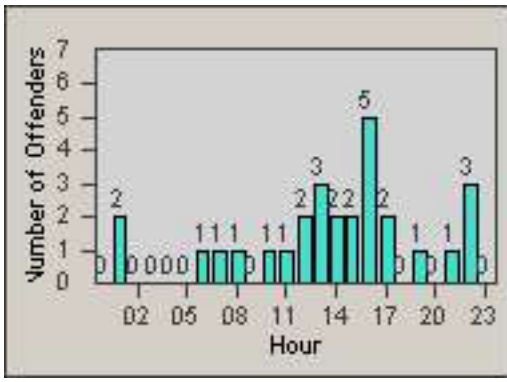

Redflex Redlight Offender Statistics

CONTRACT: Garden Grove
 DATE FROM: 01-Oct-2011

LOCATION: GG-BRWE-03 Brookhurst St
 DATE TO: 31-Oct-2011

LANE 1

LANE 2

LANE 3

Redflex Redlight Offender Statistics

CONTRACT: Garden Grove
 DATE FROM: 01-Oct-2011