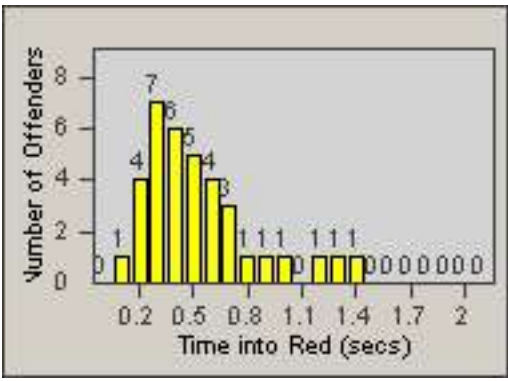

Redflex Redlight Offender Statistics

CONTRACT: Garden Grove
 DATE FROM: 01-Oct-2011

LOCATION: GG-BRWE-03 Brookhurst St
 DATE TO: 31-Oct-2011

LANE 1

LANE 2

LANE 3

Redflex Redlight Offender Statistics

CONTRACT: Garden Grove
 DATE FROM: 01-Oct-2011