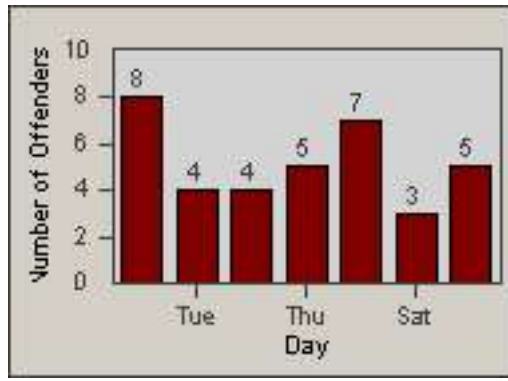

Redflex Redlight Offender Statistics

CONTRACT: Garden Grove
 DATE FROM: 01-Oct-2011

LOCATION: GG-BRWE-03 Brookhurst St
 DATE TO: 31-Oct-2011

LANE 1

LANE 2

LANE 3

Redflex Redlight Offender Statistics

CONTRACT: Garden Grove
 DATE FROM: 01-Oct-2011