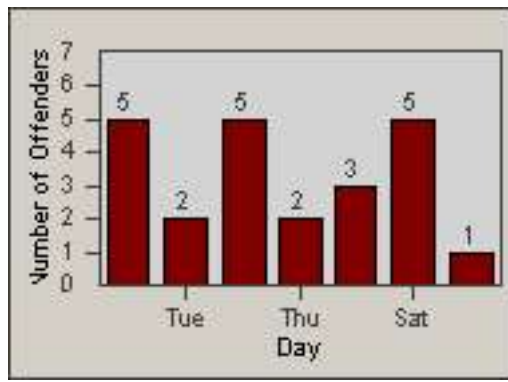

Redflex Redlight Offender Statistics

CONTRACT: Garden Grove
 DATE FROM: 01-Oct-2011

LOCATION: GG-BRWE-03 Brookhurst St
 DATE TO: 31-Oct-2011

LANE 1

LANE 2

LANE 3

Redflex Redlight Offender Statistics

CONTRACT: Garden Grove
 DATE FROM: 01-Oct-2011