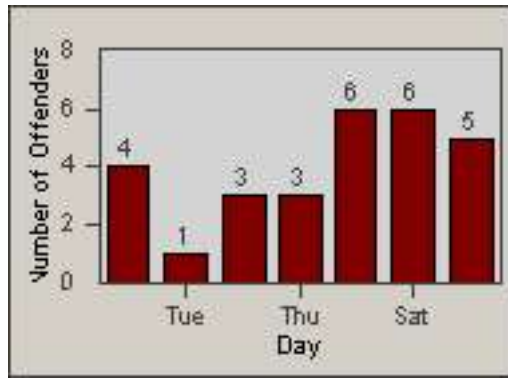

Redflex Redlight Offender Statistics

CONTRACT: Garden Grove
 DATE FROM: 01-Oct-2011

LOCATION: GG-BRWE-03 Brookhurst St
 DATE TO: 31-Oct-2011

LANE 1

LANE 2

LANE 3

Redflex Redlight Offender Statistics

CONTRACT: Garden Grove
 DATE FROM: 01-Oct-2011