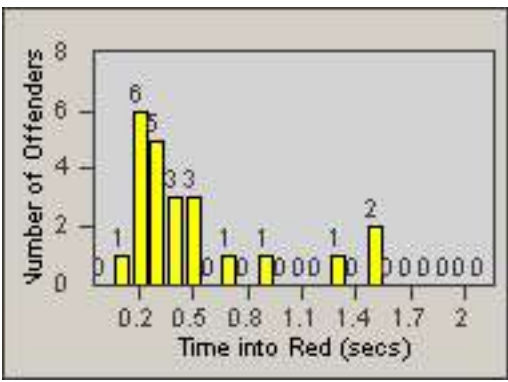

Redflex Redlight Offender Statistics

CONTRACT: Garden Grove
 DATE FROM: 01-Oct-2011

LOCATION: GG-BRWE-03 Brookhurst St
 DATE TO: 31-Oct-2011

LANE 1

LANE 2

LANE 3

Redflex Redlight Offender Statistics

CONTRACT: Garden Grove
 DATE FROM: 01-Oct-2011