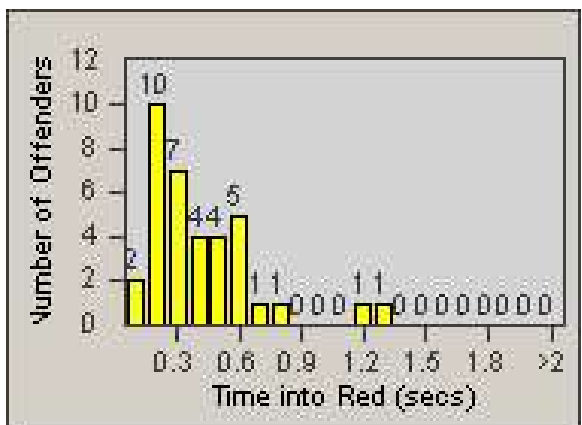

Redflex Redlight Offender Statistics

CONTRACT: Garden Grove LOCATION: GG-HATR-01 Harbor
 DATE FROM: 1/Jul/2009 DATE TO: 31/Jul/2009

LANE 1

LANE 2

LANE 3

Redflex Redlight Offender Statistics

CONTRACT: Garden Grove **LOCATION:** GG-HATR-01 Harbor
DATE FROM: 1/Jul/2009 **DATE TO:** 31/Jul/2009

LANE 4

LANE TOTAL

Redflex Redlight Offender Statistics

CONTRACT: Garden Grove **LOCATION:** GG-HATR-01 Harbor
DATE FROM: 1/Jul/2009 **DATE TO:** 31/Jul/2009