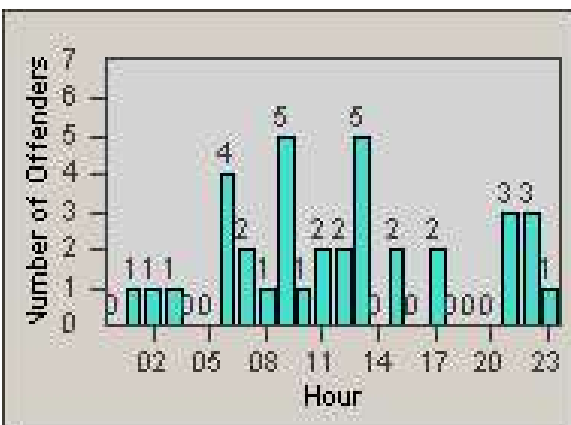

Redflex Redlight Offender Statistics

CONTRACT: Garden Grove LOCATION: GG-HATR-01 Harbor
 DATE FROM: 1/Jul/2009 DATE TO: 31/Jul/2009

LANE 1

LANE 2

LANE 3

Redflex Redlight Offender Statistics

CONTRACT: Garden Grove **LOCATION:** GG-HATR-01 Harbor
DATE FROM: 1/Jul/2009 **DATE TO:** 31/Jul/2009

LANE 4

LANE TOTAL

Redflex Redlight Offender Statistics

CONTRACT: Garden Grove **LOCATION:** GG-HATR-01 Harbor
DATE FROM: 1/Jul/2009 **DATE TO:** 31/Jul/2009