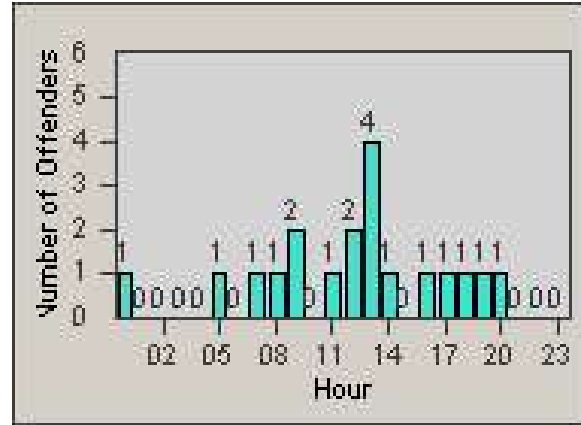

Redflex Redlight Offender Statistics

CONTRACT: Garden Grove LOCATION: GG-HATR-01 Harbor
 DATE FROM: 1/Jul/2009 DATE TO: 31/Jul/2009

LANE 1

LANE 2

LANE 3

Redflex Redlight Offender Statistics

CONTRACT: Garden Grove **LOCATION:** GG-HATR-01 Harbor
DATE FROM: 1/Jul/2009 **DATE TO:** 31/Jul/2009

LANE 4

LANE TOTAL

Redflex Redlight Offender Statistics

CONTRACT: Garden Grove **LOCATION:** GG-HATR-01 Harbor
DATE FROM: 1/Jul/2009 **DATE TO:** 31/Jul/2009