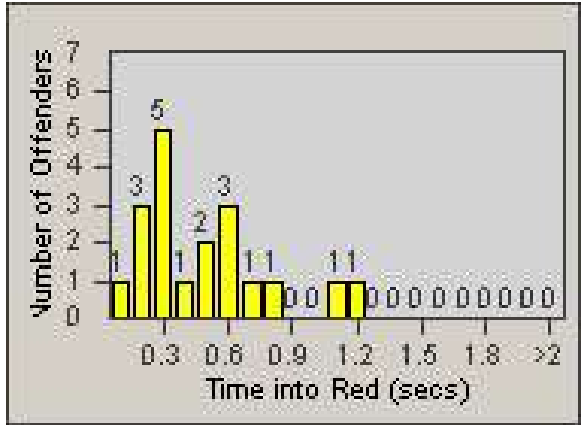

Redflex Redlight Offender Statistics

CONTRACT: Garden Grove LOCATION: GG-HATR-01 Harbor
 DATE FROM: 1/Jul/2009 DATE TO: 31/Jul/2009

LANE 1

LANE 2

LANE 3

Redflex Redlight Offender Statistics

CONTRACT: Garden Grove **LOCATION:** GG-HATR-01 Harbor
DATE FROM: 1/Jul/2009 **DATE TO:** 31/Jul/2009

LANE 4

LANE TOTAL

Redflex Redlight Offender Statistics

CONTRACT: Garden Grove **LOCATION:** GG-HATR-01 Harbor
DATE FROM: 1/Jul/2009 **DATE TO:** 31/Jul/2009