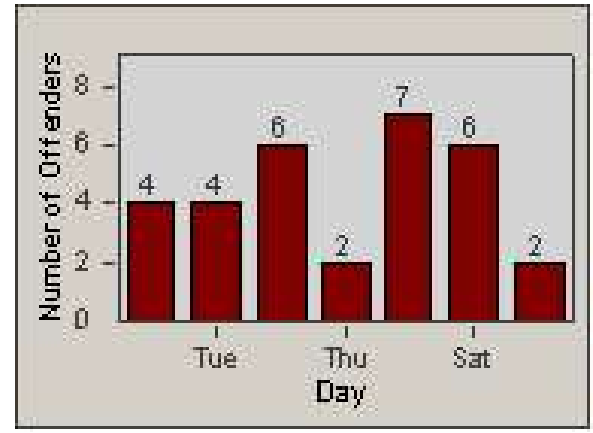

Redflex Redlight Offender Statistics

CONTRACT: Garden Grove LOCATION: GG-HATR-01 Harbor
 DATE FROM: 1/Jul/2009 DATE TO: 31/Jul/2009

LANE 1

LANE 2

LANE 3

Redflex Redlight Offender Statistics

CONTRACT: Garden Grove **LOCATION:** GG-HATR-01 Harbor
DATE FROM: 1/Jul/2009 **DATE TO:** 31/Jul/2009