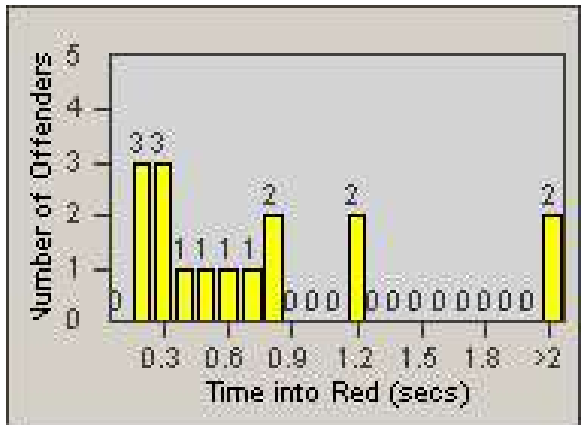

Redflex Redlight Offender Statistics

CONTRACT: Garden Grove LOCATION: GG-HATR-01 Harbor
 DATE FROM: 1/Jul/2009 DATE TO: 31/Jul/2009

LANE 1

LANE 2

LANE 3

Redflex Redlight Offender Statistics

CONTRACT: Garden Grove **LOCATION:** GG-HATR-01 Harbor
DATE FROM: 1/Jul/2009 **DATE TO:** 31/Jul/2009

LANE 4

LANE TOTAL

Redflex Redlight Offender Statistics

CONTRACT: Garden Grove **LOCATION:** GG-HATR-01 Harbor
DATE FROM: 1/Jul/2009 **DATE TO:** 31/Jul/2009