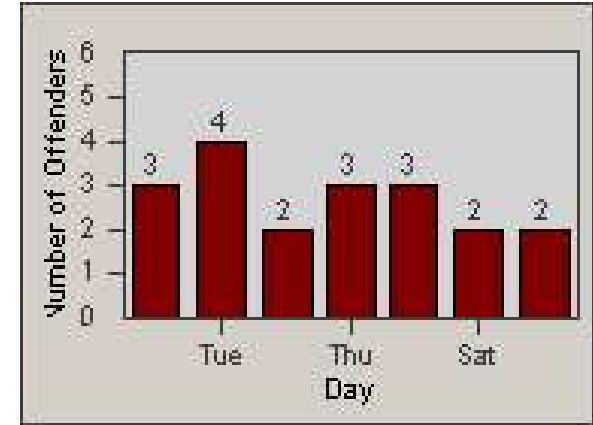

Redflex Redlight Offender Statistics

CONTRACT: Garden Grove   **LOCATION:** GG-HATR-01 Harbor
DATE FROM: 1/Jul/2009   **DATE TO:** 31/Jul/2009

LANE 4

LANE TOTAL