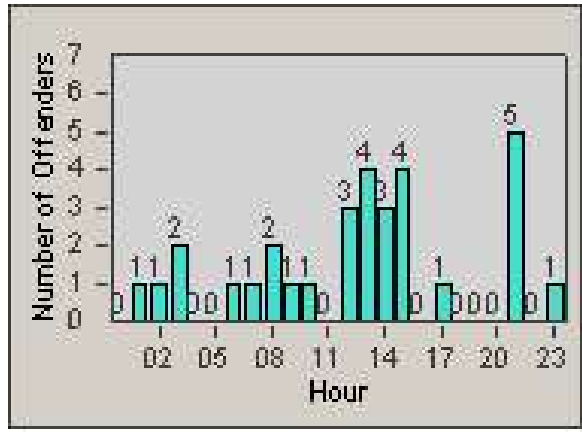

Redflex Redlight Offender Statistics

CONTRACT: Garden Grove LOCATION: GG-HATR-01 Harbor
 DATE FROM: 1/Jul/2009 DATE TO: 31/Jul/2009

LANE 1

LANE 2

LANE 3

Redflex Redlight Offender Statistics

CONTRACT: Garden Grove **LOCATION:** GG-HATR-01 Harbor
DATE FROM: 1/Jul/2009 **DATE TO:** 31/Jul/2009

LANE 4

LANE TOTAL

Redflex Redlight Offender Statistics

CONTRACT: Garden Grove **LOCATION:** GG-HATR-01 Harbor
DATE FROM: 1/Jul/2009 **DATE TO:** 31/Jul/2009