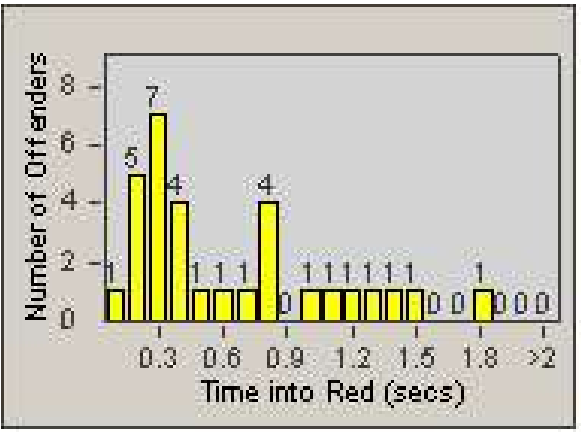

Redflex Redlight Offender Statistics

CONTRACT: Garden Grove LOCATION: GG-HATR-01 Harbor
 DATE FROM: 1/Jul/2009 DATE TO: 31/Jul/2009

LANE 1

LANE 2

LANE 3

Redflex Redlight Offender Statistics

CONTRACT: Garden Grove **LOCATION:** GG-HATR-01 Harbor
DATE FROM: 1/Jul/2009 **DATE TO:** 31/Jul/2009

LANE 4

LANE TOTAL

Redflex Redlight Offender Statistics

CONTRACT: Garden Grove **LOCATION:** GG-HATR-01 Harbor
DATE FROM: 1/Jul/2009 **DATE TO:** 31/Jul/2009