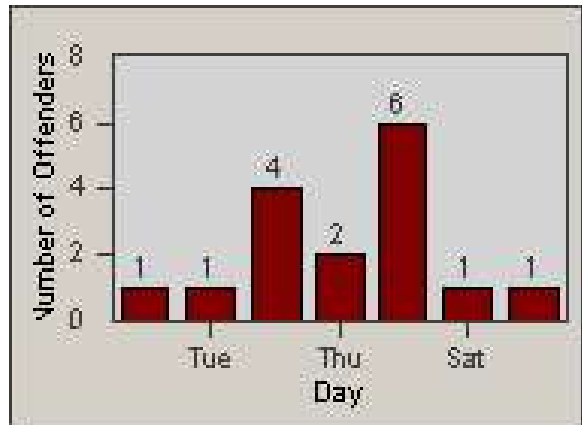

Redflex Redlight Offender Statistics

CONTRACT: Garden Grove LOCATION: GG-HATR-01 Harbor
 DATE FROM: 1/Jul/2009 DATE TO: 31/Jul/2009

LANE 1

LANE 2

LANE 3

Redflex Redlight Offender Statistics

CONTRACT: Garden Grove **LOCATION:** GG-HATR-01 Harbor
DATE FROM: 1/Jul/2009 **DATE TO:** 31/Jul/2009