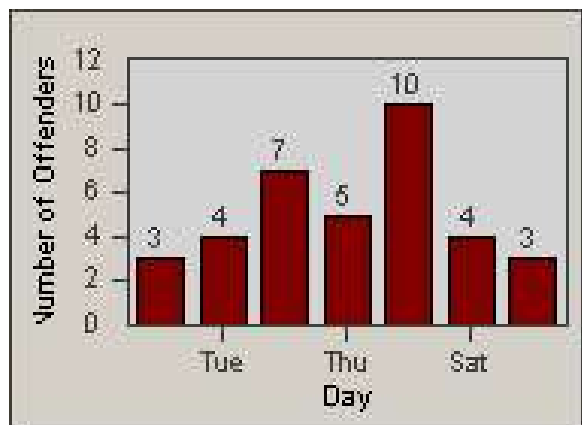

Redflex Redlight Offender Statistics

CONTRACT: Garden Grove LOCATION: GG-HATR-01 Harbor
 DATE FROM: 1/Jul/2009 DATE TO: 31/Jul/2009

LANE 1

LANE 2

LANE 3

Redflex Redlight Offender Statistics

CONTRACT: Garden Grove **LOCATION:** GG-HATR-01 Harbor
DATE FROM: 1/Jul/2009 **DATE TO:** 31/Jul/2009