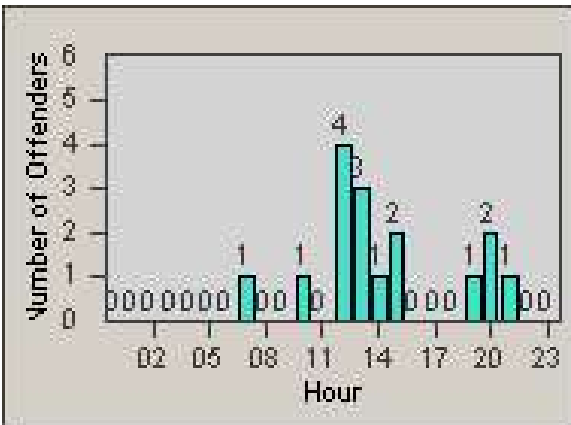

Redflex Redlight Offender Statistics

CONTRACT: Garden Grove LOCATION: GG-HATR-01 Harbor
 DATE FROM: 1/Jul/2009 DATE TO: 31/Jul/2009

LANE 1

LANE 2

LANE 3

Redflex Redlight Offender Statistics

CONTRACT: Garden Grove **LOCATION:** GG-HATR-01 Harbor
DATE FROM: 1/Jul/2009 **DATE TO:** 31/Jul/2009

LANE 4

LANE TOTAL

Redflex Redlight Offender Statistics

CONTRACT: Garden Grove **LOCATION:** GG-HATR-01 Harbor
DATE FROM: 1/Jul/2009 **DATE TO:** 31/Jul/2009