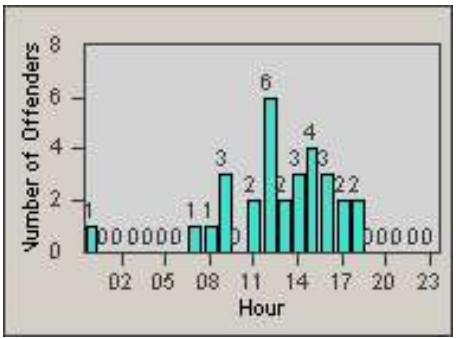

Redflex Redlight Offender Statistics

CONTRACT: Gardena
 DATE FROM: 1/Jul/2010

LOCATION: GAR-NOAR-03 Normandie Ave
 DATE TO: 31/Jul/2010

LANE 1

LANE 2

LANE 3

Redflex Redlight Offender Statistics

CONTRACT: Gardena
DATE FROM: 1/Jul/2010