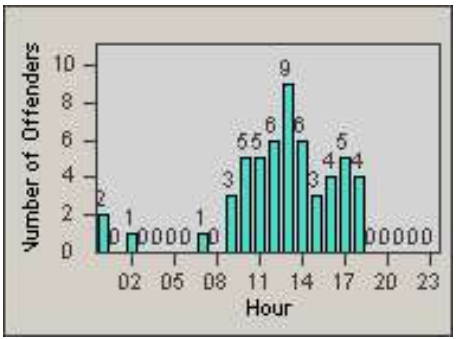

Redflex Redlight Offender Statistics

CONTRACT: Gardena
 DATE FROM: 1/Jul/2010

LOCATION: GAR-NOAR-03 Normandie Ave
 DATE TO: 31/Jul/2010

LANE 1

LANE 2

LANE 3

Redflex Redlight Offender Statistics

CONTRACT: Gardena
DATE FROM: 1/Jul/2010