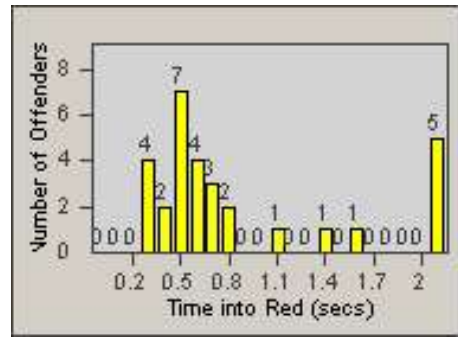

Redflex Redlight Offender Statistics

CONTRACT: Gardena
 DATE FROM: 1/Jul/2010

LOCATION: GAR-NOAR-03 Normandie Ave
 DATE TO: 31/Jul/2010

LANE 1

LANE 2

LANE 3

Redflex Redlight Offender Statistics

CONTRACT: Gardena
DATE FROM: 1/Jul/2010