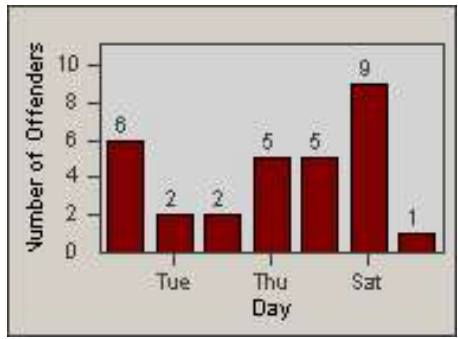

Redflex Redlight Offender Statistics

CONTRACT: Gardena
 DATE FROM: 1/Jul/2010

LOCATION: GAR-NOAR-03 Normandie Ave
 DATE TO: 31/Jul/2010

LANE 1

LANE 2

LANE 3

Redflex Redlight Offender Statistics

CONTRACT: Gardena
DATE FROM: 1/Jul/2010