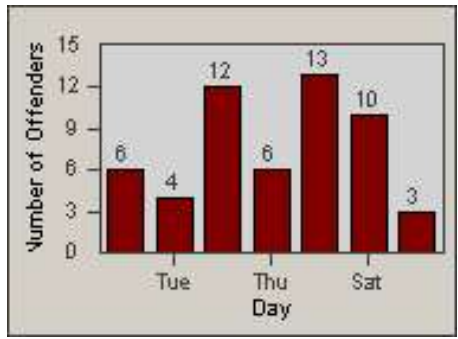

Redflex Redlight Offender Statistics

CONTRACT: Gardena
 DATE FROM: 1/Jul/2010

LOCATION: GAR-NOAR-03 Normandie Ave
 DATE TO: 31/Jul/2010

LANE 1

LANE 2

LANE 3

Redflex Redlight Offender Statistics

CONTRACT: Gardena
DATE FROM: 1/Jul/2010