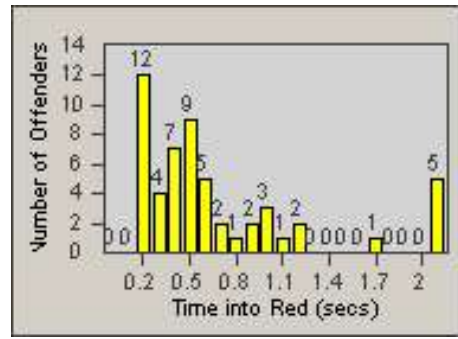

Redflex Redlight Offender Statistics

CONTRACT: Gardena
 DATE FROM: 1/Jul/2010

LOCATION: GAR-NOAR-03 Normandie Ave
 DATE TO: 31/Jul/2010

LANE 1

LANE 2

LANE 3

Redflex Redlight Offender Statistics

CONTRACT: Gardena
DATE FROM: 1/Jul/2010