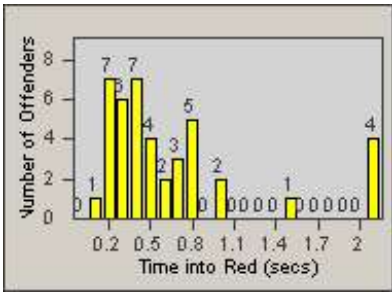

Redflex Redlight Offender Statistics

CONTRACT: Gardena
 DATE FROM: 1/Jul/2005

LOCATION: GAR-WE158-01 Western Ave
 DATE TO: 31/Jul/2005

LANE 1

LANE 2

LANE 3

Redflex Redlight Offender Statistics

CONTRACT: Gardena
DATE FROM: 1/Jul/2005

LOCATION: GAR-WE158-01 Western Ave
DATE TO: 31/Jul/2005

LANE 4

LANE TOTAL

Redflex Redlight Offender Statistics

CONTRACT: Gardena
 DATE FROM: 1/Jul/2005

LOCATION: GAR-WE158-01 Western Ave
 DATE TO: 31/Jul/2005