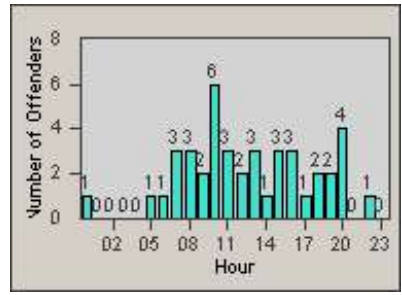

Redflex Redlight Offender Statistics

CONTRACT: Gardena
 DATE FROM: 1/Jul/2005

LOCATION: GAR-WE158-01 Western Ave
 DATE TO: 31/Jul/2005

LANE 1

LANE 2

LANE 3

Redflex Redlight Offender Statistics

CONTRACT: Gardena
DATE FROM: 1/Jul/2005

LOCATION: GAR-WE158-01 Western Ave
DATE TO: 31/Jul/2005

LANE 4

LANE TOTAL

Redflex Redlight Offender Statistics

CONTRACT: Gardena
 DATE FROM: 1/Jul/2005

LOCATION: GAR-WE158-01 Western Ave
 DATE TO: 31/Jul/2005