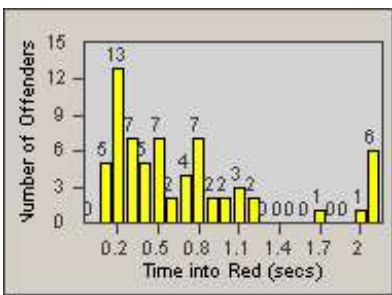

Redflex Redlight Offender Statistics

CONTRACT: Gardena
 DATE FROM: 1/Jul/2005

LOCATION: GAR-WE158-01 Western Ave
 DATE TO: 31/Jul/2005

LANE 1

LANE 2

LANE 3

Redflex Redlight Offender Statistics

CONTRACT: Gardena
DATE FROM: 1/Jul/2005

LOCATION: GAR-WE158-01 Western Ave
DATE TO: 31/Jul/2005

LANE 4

LANE TOTAL

Redflex Redlight Offender Statistics

CONTRACT: Gardena
 DATE FROM: 1/Jul/2005

LOCATION: GAR-WE158-01 Western Ave
 DATE TO: 31/Jul/2005