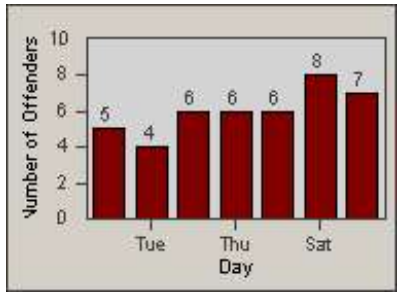

Redflex Redlight Offender Statistics

CONTRACT: Gardena
 DATE FROM: 1/Jul/2005

LOCATION: GAR-WE158-01 Western Ave
 DATE TO: 31/Jul/2005

LANE 1

LANE 2

LANE 3

Redflex Redlight Offender Statistics

CONTRACT: Gardena
DATE FROM: 1/Jul/2005

LOCATION: GAR-WE158-01 Western Ave
DATE TO: 31/Jul/2005

LANE 4

LANE TOTAL

Redflex Redlight Offender Statistics

CONTRACT: Gardena
 DATE FROM: 1/Jul/2005

LOCATION: GAR-WE158-01 Western Ave
 DATE TO: 31/Jul/2005