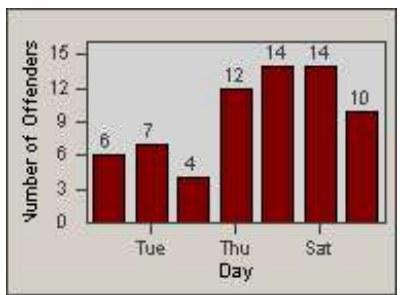

Redflex Redlight Offender Statistics

CONTRACT: Gardena
 DATE FROM: 1/Jul/2005

LOCATION: GAR-WE158-01 Western Ave
 DATE TO: 31/Jul/2005

LANE 1

LANE 2

LANE 3

Redflex Redlight Offender Statistics

CONTRACT: Gardena
DATE FROM: 1/Jul/2005

LOCATION: GAR-WE158-01 Western Ave
DATE TO: 31/Jul/2005

LANE 4

LANE TOTAL

Redflex Redlight Offender Statistics

CONTRACT: Gardena
 DATE FROM: 1/Jul/2005

LOCATION: GAR-WE158-01 Western Ave
 DATE TO: 31/Jul/2005