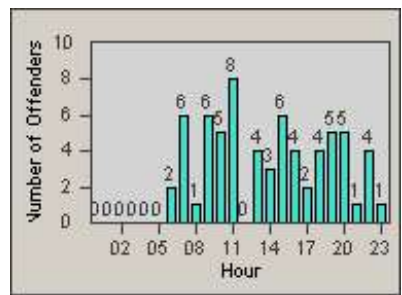

Redflex Redlight Offender Statistics

CONTRACT: Gardena
 DATE FROM: 1/Jul/2005

LOCATION: GAR-WE158-01 Western Ave
 DATE TO: 31/Jul/2005

LANE 1

LANE 2

LANE 3

Redflex Redlight Offender Statistics

CONTRACT: Gardena
DATE FROM: 1/Jul/2005

LOCATION: GAR-WE158-01 Western Ave
DATE TO: 31/Jul/2005

LANE 4

LANE TOTAL

Redflex Redlight Offender Statistics

CONTRACT: Gardena
 DATE FROM: 1/Jul/2005

LOCATION: GAR-WE158-01 Western Ave
 DATE TO: 31/Jul/2005