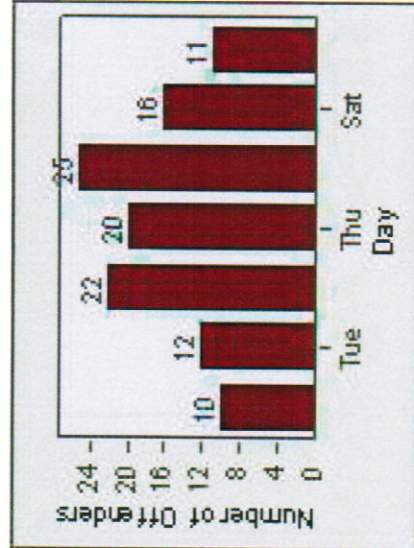

Redflex Redlight Offender Statistics

CONTRACT: Glendale **LOCATION:** GLE-GLBR-01 Glendale Ave and Broadway
DATE FROM: 1/Jul/2010 **DATE TO:** 31/Jul/2010

LANE 1

LANE 2

LANE 3

Redflex Redlight Offender Statistics

CONTRACT: Glendale **LOCATION:** GLE-GLBR-01 Glendale Ave and Broadway
DATE FROM: 1/Jul/2010 **DATE TO:** 31/Jul/2010

LANE 4

LANE TOTAL

Redflex Redlight Offender Statistics

CONTRACT: Glendale **LOCATION:** GLE-GLBR-01 Glendale Ave and Broadway
DATE FROM: 1/Jul/2010 **DATE TO:** 31/Jul/2010

Redflex Redlight Offender Statistics

CONTRACT: Glendale **LOCATION:** GLE-LFSF-01 Los Feliz Road and San Fernando Road
DATE FROM: 1/Jul/2010 **DATE TO:** 31/Jul/2010

LANE 1

LANE 2

LANE 3

Redflex Redlight Offender Statistics