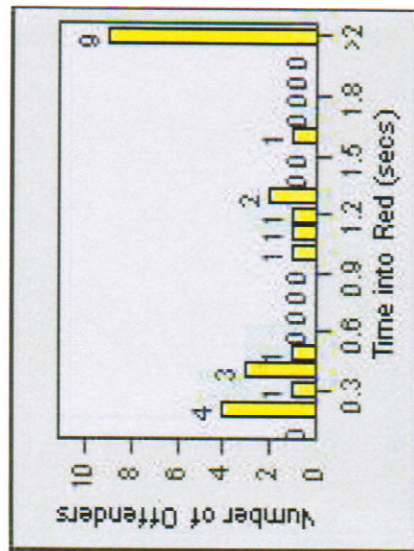

Redflex Redlight Offender Statistics

CONTRACT: Glendale **LOCATION:** GLE-LFSF-01 Los Feliz Road and San Fernando Road
DATE FROM: 1/Jul/2010 **DATE TO:** 31/Jul/2010

LANE 1

LANE 2

LANE 3

Redflex Redlight Offender Statistics