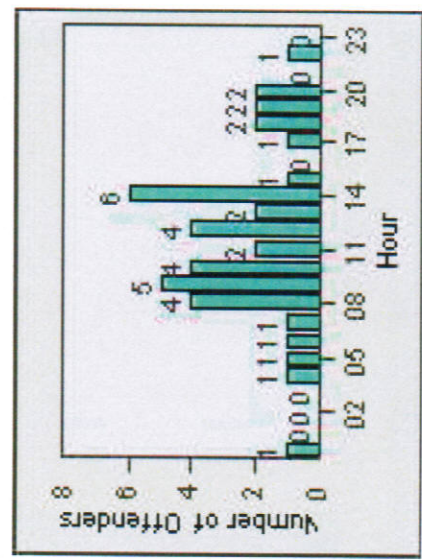

Redflex Redlight Offender Statistics

CONTRACT: Glendale **LOCATION:** GLE-GLBR-01 Glendale Ave and Broadway
DATE FROM: 1/Jul/2010 **DATE TO:** 31/Jul/2010

LANE 1

LANE 2

LANE 3

Redflex Redlight Offender Statistics

CONTRACT: Glendale **LOCATION:** GLE-GLBR-01 Glendale Ave and Broadway
DATE FROM: 1/Jul/2010 **DATE TO:** 31/Jul/2010

LANE 4

LANE TOTAL

Redflex Redlight Offender Statistics

CONTRACT: Glendale **LOCATION:** GLE-GLBR-01 Glendale Ave and Broadway
DATE FROM: 1/Jul/2010 **DATE TO:** 31/Jul/2010