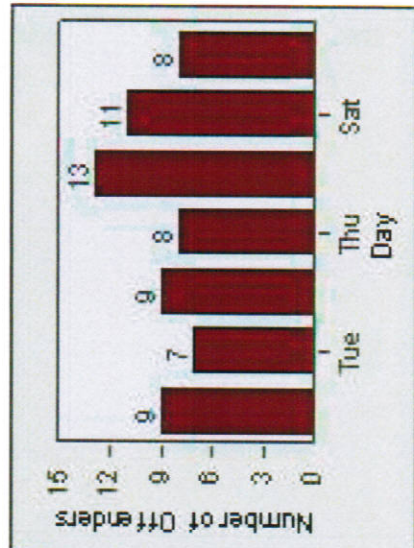

Redflex Redlight Offender Statistics

CONTRACT: Glendale **LOCATION:** GLE-COPA-01 Colorado St and Pacific Ave
DATE FROM: 1/Jul/2010 **DATE TO:** 31/Jul/2010

LANE 1

LANE 2

LANE 3

Redflex Redlight Offender Statistics

CONTRACT: Glendale **LOCATION:** GLE-COPA-01 Colorado St and Pacific Ave
DATE FROM: 1/Jul/2010 **DATE TO:** 31/Jul/2010

LANE 4

LANE TOTAL

Redflex Redlight Offender Statistics

CONTRACT: Glendale **LOCATION:** GLE-COPA-01 Colorado St and Pacific Ave
DATE FROM: 1/Jul/2010 **DATE TO:** 31/Jul/2010

Redflex Redlight Offender Statistics

CONTRACT: Glendale **LOCATION:** GLE-GLBR-01 Glendale Ave and Broadway
DATE FROM: 1/Jul/2010 **DATE TO:** 31/Jul/2010

LANE 1

LANE 2

LANE 3

Redflex Redlight Offender Statistics