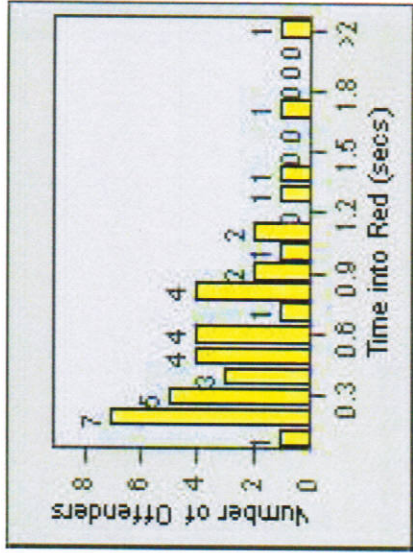

Redflex Redlight Offender Statistics

CONTRACT: Glendale **LOCATION:** GLE-COPA-01 Colorado St and Pacific Ave
DATE FROM: 1/Jul/2010 **DATE TO:** 31/Jul/2010

LANE 1

LANE 2

LANE 3

Redflex Redlight Offender Statistics

Redflex Redlight Offender Statistics

CONTRACT: Glendale **LOCATION:** GLE-GLBR-01 Glendale Ave and Broadway
DATE FROM: 1/Jul/2010 **DATE TO:** 31/Jul/2010

LANE 1

LANE 2

LANE 3

Redflex Redlight Offender Statistics