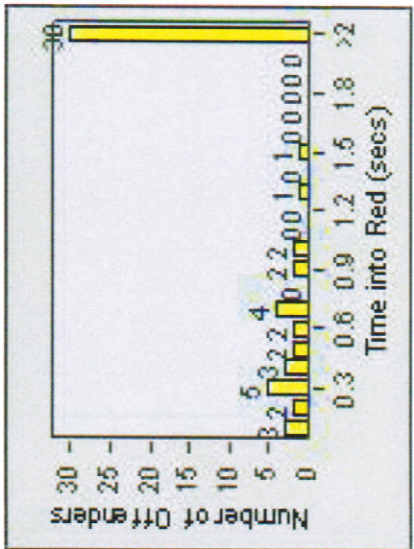

Redflex Redlight Offender Statistics

CONTRACT: Glendale **LOCATION:** GLE-SFLF-01 Los Feliz Road and San Fernando Road
DATE FROM: 1/Jul/2010 **DATE TO:** 31/Jul/2010

LANE 1

LANE 2

LANE 3

Redflex Redlight Offender Statistics

CONTRACT: Glendale **LOCATION:** GLE-SFLF-01 Los Feliz Road and San Fernando Road
DATE FROM: 1/Jul/2010 **DATE TO:** 31/Jul/2010

LANE 4

LANE TOTAL

Redflex Redlight Offender Statistics

CONTRACT: Glendale **LOCATION:** GLE-SFLF-01 Los Feliz Road and San Fernando Road
DATE FROM: 1/Jul/2010 **DATE TO:** 31/Jul/2010