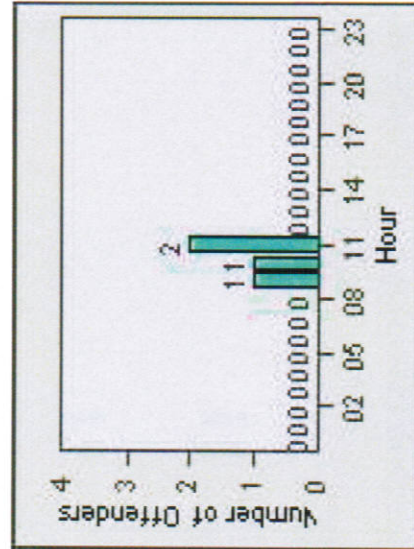

Redflex Redlight Offender Statistics

CONTRACT: Glendale **LOCATION:** GLE-SFLF-01 Los Feliz Road and San Fernando Road
DATE FROM: 1/Jul/2010 **DATE TO:** 31/Jul/2010

LANE 1

LANE 2

LANE 3

Redflex Redlight Offender Statistics

CONTRACT: Glendale **LOCATION:** GLE-SFLF-01 Los Feliz Road and San Fernando Road
DATE FROM: 1/Jul/2010 **DATE TO:** 31/Jul/2010

LANE 4

LANE TOTAL

Redflex Redlight Offender Statistics

CONTRACT: Glendale **LOCATION:** GLE-SFLF-01 Los Feliz Road and San Fernando Road
DATE FROM: 1/Jul/2010 **DATE TO:** 31/Jul/2010