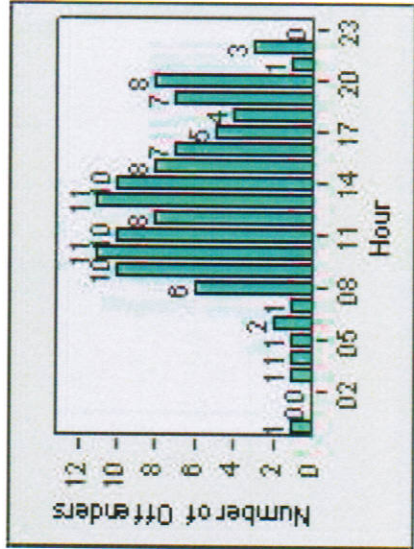

Redflex Redlight Offender Statistics

CONTRACT: Glendale **LOCATION:** GLE-GLBR-01 Glendale Ave and Broadway
DATE FROM: 1/Jul/2010 **DATE TO:** 31/Jul/2010

LANE 1

LANE 2

LANE 3

Redflex Redlight Offender Statistics

CONTRACT: Glendale **LOCATION:** GLE-GLBR-01 Glendale Ave and Broadway
DATE FROM: 1/Jul/2010 **DATE TO:** 31/Jul/2010

LANE 4

LANE TOTAL

Redflex Redlight Offender Statistics

CONTRACT: Glendale **LOCATION:** GLE-GLBR-01 Glendale Ave and Broadway
DATE FROM: 1/Jul/2010 **DATE TO:** 31/Jul/2010