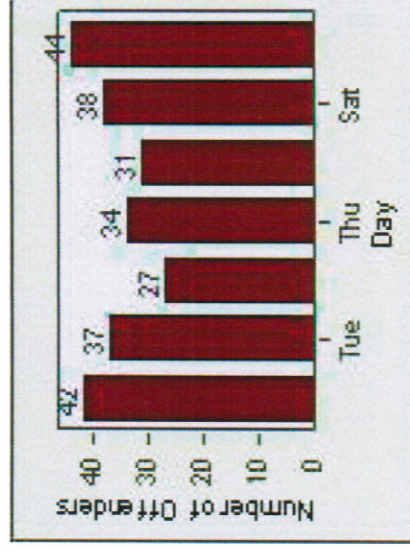

CONTRACT: Glendale **LOCATION:** GLE-LFSF-01 Los Feliz Road and San Fernando Road
DATE FROM: 1/Jul/2010 **DATE TO:** 31/Jul/2010

LANE 4

LANE TOTAL

Redflex Redlight Offender Statistics

CONTRACT: Glendale **LOCATION:** GLE-LFSF-01 Los Feliz Road and San Fernando Road
DATE FROM: 1/Jul/2010 **DATE TO:** 31/Jul/2010