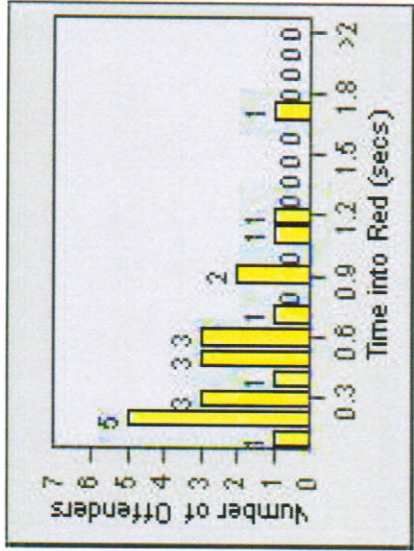

Redflex Redlight Offender Statistics

CONTRACT: Glendale   **LOCATION:** GLE-LFSF-01 Los Feliz Road and San Fernando Road
DATE FROM: 1/Jul/2010   **DATE TO:** 31/Jul/2010

LANE 1