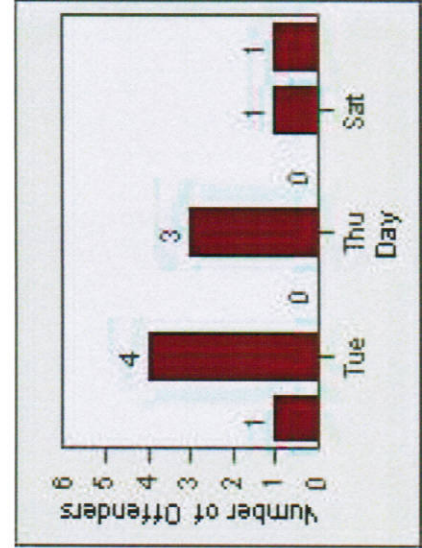

Redflex Redlight Offender Statistics

CONTRACT: Glendale   **LOCATION:** GLE-MOVE-01 Mountain St and Verdugo Rd
DATE FROM: 1/Jul/2010   **DATE TO:** 31/Jul/2010

LANE 1