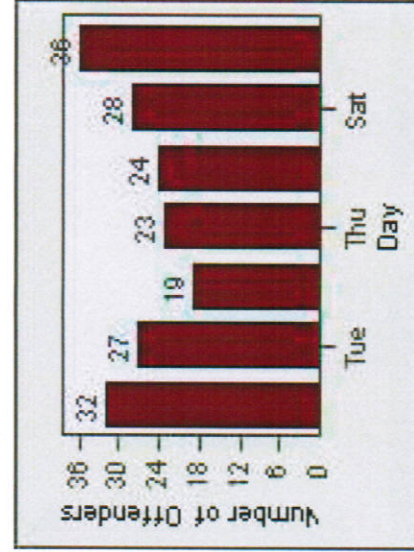

CONTRACT: Glendale **LOCATION:** GLE-GLBR-01 Glendale Ave and Broadway
DATE FROM: 1/Jul/2010 **DATE TO:** 31/Jul/2010

LANE 4

LANE TOTAL

Redflex Redlight Offender Statistics

CONTRACT: Glendale **LOCATION:** GLE-GLBR-01 Glendale Ave and Broadway
DATE FROM: 1/Jul/2010 **DATE TO:** 31/Jul/2010

Redflex Redlight Offender Statistics

CONTRACT: Glendale **LOCATION:** GLE-LFSF-01 Los Feliz Road and San Fernando Road
DATE FROM: 1/Jul/2010 **DATE TO:** 31/Jul/2010

LANE 1

LANE 2

LANE 3

Redflex Redlight Offender Statistics

CONTRACT: Glendale **LOCATION:** GLE-LFSF-01 Los Feliz Road and San Fernando Road
DATE FROM: 1/Jul/2010 **DATE TO:** 31/Jul/2010

LANE 4

LANE TOTAL

Redflex Redlight Offender Statistics

CONTRACT: Glendale **LOCATION:** GLE-LFSF-01 Los Feliz Road and San Fernando Road
DATE FROM: 1/Jul/2010 **DATE TO:** 31/Jul/2010