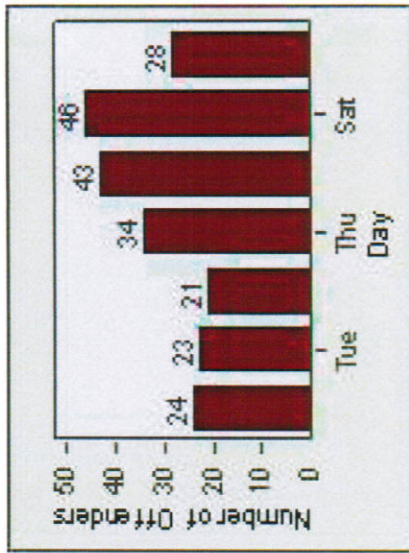

CONTRACT: Glendale LOCATION: GLE-MOVE-01 Mountain St and Verdugo Rd

DATE FROM: 1/Jul/2010 DATE TO: 31/Jul/2010

LANE 4

LANE TOTAL

Redflex Redlight Offender Statistics

CONTRACT: Glendale **LOCATION:** GLE-MOVE-01 Mountain St and Verdugo Rd
DATE FROM: 1/Jul/2010 **DATE TO:** 31/Jul/2010

Redflex Redlight Offender Statistics

CONTRACT: Glendale **LOCATION:** GLE-SFLF-01 Los Feliz Road and San Fernando Road
DATE FROM: 1/Jul/2010 **DATE TO:** 31/Jul/2010

LANE 1

LANE 2

LANE 3

Redflex Redlight Offender Statistics