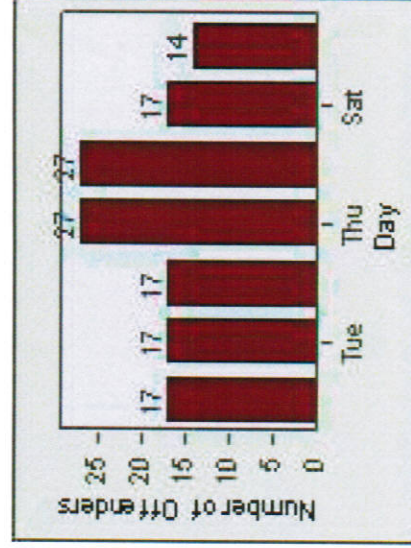

CONTRACT: Glendale **LOCATION:** GLE-COPA-01 Colorado St and Pacific Ave
DATE FROM: 1/Jul/2010 **DATE TO:** 31/Jul/2010

LANE 4

LANE TOTAL

Redflex Redlight Offender Statistics

CONTRACT: Glendale **LOCATION:** GLE-COPA-01 Colorado St and Pacific Ave
DATE FROM: 1/Jul/2010 **DATE TO:** 31/Jul/2010

Redflex Redlight Offender Statistics

CONTRACT: Glendale **LOCATION:** GLE-GLBR-01 Glendale Ave and Broadway
DATE FROM: 1/Jul/2010 **DATE TO:** 31/Jul/2010

LANE 1

LANE 2

LANE 3

Redflex Redlight Offender Statistics