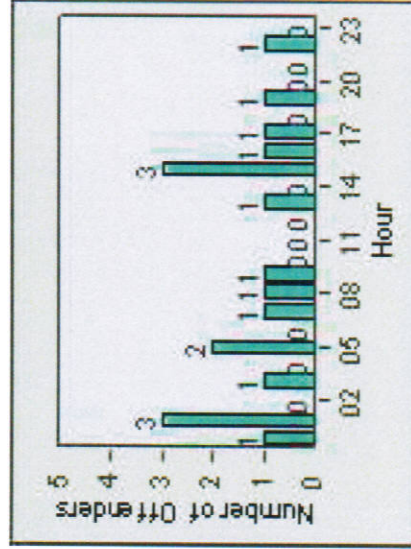

CONTRACT: Glendale **LOCATION:** GLE-GLBR-01 Glendale Ave and Broadway
DATE FROM: 1/Jul/2010 **DATE TO:** 31/Jul/2010

LANE 4

LANE TOTAL

Redflex Redlight Offender Statistics

CONTRACT: Glendale **LOCATION:** GLE-GLBR-01 Glendale Ave and Broadway
DATE FROM: 1/Jul/2010 **DATE TO:** 31/Jul/2010

Redflex Redlight Offender Statistics

CONTRACT: Glendale **LOCATION:** GLE-LFSF-01 Los Feliz Road and San Fernando Road
DATE FROM: 1/Jul/2010 **DATE TO:** 31/Jul/2010

LANE 1

LANE 2

LANE 3

Redflex Redlight Offender Statistics

CONTRACT: Glendale **LOCATION:** GLE-LFSF-01 Los Feliz Road and San Fernando Road
DATE FROM: 1/Jul/2010 **DATE TO:** 31/Jul/2010

LANE 4

LANE TOTAL

Redflex Redlight Offender Statistics

CONTRACT: Glendale **LOCATION:** GLE-LFSF-01 Los Feliz Road and San Fernando Road
DATE FROM: 1/Jul/2010 **DATE TO:** 31/Jul/2010