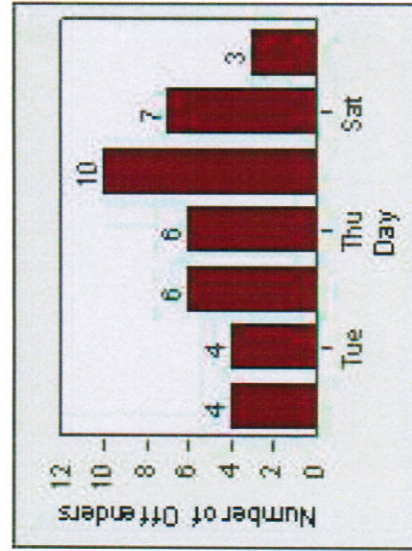

Redflex Redlight Offender Statistics

CONTRACT: Glendale **LOCATION:** GLE-GLBR-01 Glendale Ave and Broadway
DATE FROM: 1/Jul/2010 **DATE TO:** 31/Jul/2010

LANE 1

LANE 2

LANE 3

Redflex Redlight Offender Statistics

CONTRACT: Glendale **LOCATION:** GLE-GLBR-01 Glendale Ave and Broadway
DATE FROM: 1/Jul/2010 **DATE TO:** 31/Jul/2010

LANE 4

LANE TOTAL

Redflex Redlight Offender Statistics

CONTRACT: Glendale **LOCATION:** GLE-GLBR-01 Glendale Ave and Broadway
DATE FROM: 1/Jul/2010 **DATE TO:** 31/Jul/2010