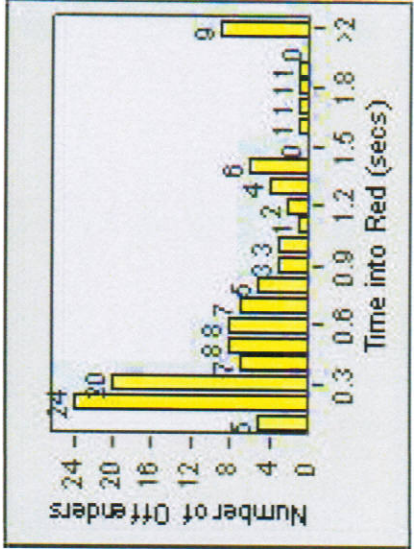

Redflex Redlight Offender Statistics

CONTRACT: Glendale **LOCATION:** GLE-GLBR-01 Glendale Ave and Broadway
DATE FROM: 1/Jul/2010 **DATE TO:** 31/Jul/2010

LANE 1

LANE 2

LANE 3

Redflex Redlight Offender Statistics

CONTRACT: Glendale **LOCATION:** GLE-GLBR-01 Glendale Ave and Broadway
DATE FROM: 1/Jul/2010 **DATE TO:** 31/Jul/2010

LANE 4

LANE TOTAL

Redflex Redlight Offender Statistics

CONTRACT: Glendale **LOCATION:** GLE-GLBR-01 Glendale Ave and Broadway
DATE FROM: 1/Jul/2010 **DATE TO:** 31/Jul/2010

Redflex Redlight Offender Statistics

CONTRACT: Glendale **LOCATION:** GLE-LFSF-01 Los Feliz Road and San Fernando Road
DATE FROM: 1/Jul/2010 **DATE TO:** 31/Jul/2010

LANE 1

LANE 2

LANE 3

Redflex Redlight Offender Statistics