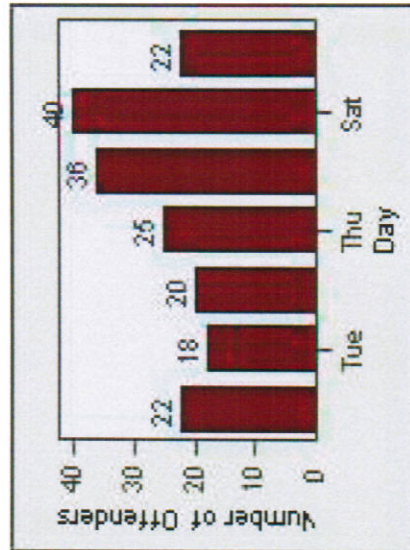

Redflex Redlight Offender Statistics

CONTRACT: Glendale LOCATION: GLE-MOVE-01 Mountain St and Verdugo Rd

DATE FROM: 1/Jul/2010 DATE TO: 31/Jul/2010

LANE 4

LANE TOTAL