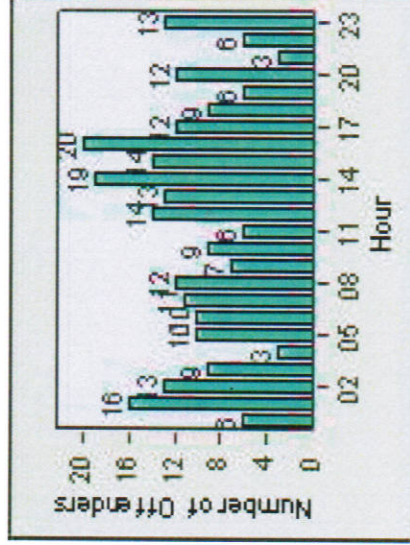

Redflex Redlight Offender Statistics

CONTRACT: Glendale **LOCATION:** GLE-LFSF-01 Los Feliz Road and San Fernando Road
DATE FROM: 1/Jul/2010 **DATE TO:** 31/Jul/2010

LANE 1

LANE 2

LANE 3

Redflex Redlight Offender Statistics

CONTRACT: Glendale **LOCATION:** GLE-LFSF-01 Los Feliz Road and San Fernando Road
DATE FROM: 1/Jul/2010 **DATE TO:** 31/Jul/2010

LANE 4

LANE TOTAL

Redflex Redlight Offender Statistics

CONTRACT: Glendale **LOCATION:** GLE-LFSF-01 Los Feliz Road and San Fernando Road
DATE FROM: 1/Jul/2010 **DATE TO:** 31/Jul/2010

Redflex Redlight Offender Statistics

CONTRACT: Glendale **LOCATION:** GLE-MOVE-01 Mountain St and Verdugo Rd
DATE FROM: 1/Jul/2010 **DATE TO:** 31/Jul/2010

LANE 1

LANE 2

LANE 3

Redflex Redlight Offender Statistics