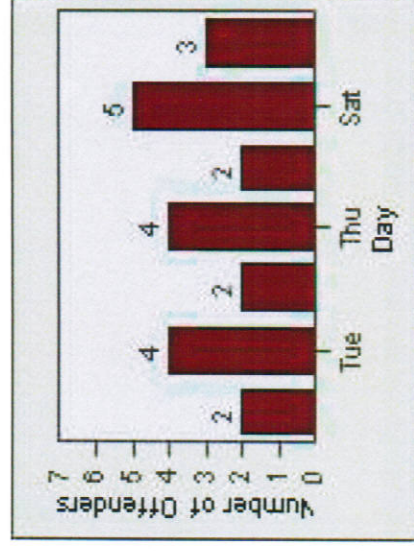

Redflex Redlight Offender Statistics

CONTRACT: Glendale **LOCATION:** GLE-GLBR-01 Glendale Ave and Broadway
DATE FROM: 1/Jul/2010 **DATE TO:** 31/Jul/2010

LANE 1

LANE 2

LANE 3

Redflex Redlight Offender Statistics

CONTRACT: Glendale **LOCATION:** GLE-GLBR-01 Glendale Ave and Broadway
DATE FROM: 1/Jul/2010 **DATE TO:** 31/Jul/2010

LANE 4

LANE TOTAL

Redflex Redlight Offender Statistics

CONTRACT: Glendale **LOCATION:** GLE-GLBR-01 Glendale Ave and Broadway
DATE FROM: 1/Jul/2010 **DATE TO:** 31/Jul/2010

Redflex Redlight Offender Statistics

CONTRACT: Glendale **LOCATION:** GLE-LFSF-01 Los Feliz Road and San Fernando Road
DATE FROM: 1/Jul/2010 **DATE TO:** 31/Jul/2010

LANE 1

LANE 2

LANE 3

Redflex Redlight Offender Statistics