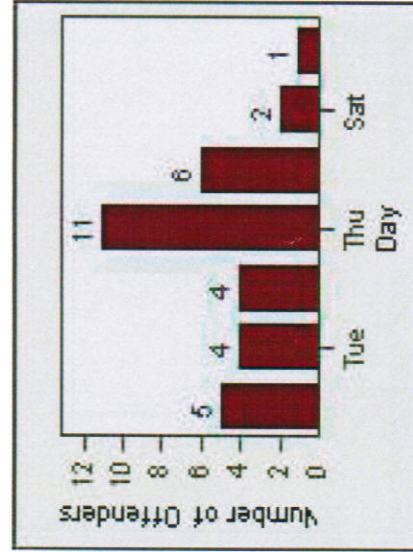

Redflex Redlight Offender Statistics

CONTRACT: Glendale **LOCATION:** GLE-COPA-01 Colorado St and Pacific Ave
DATE FROM: 1/Jul/2010 **DATE TO:** 31/Jul/2010

LANE 1

LANE 2

LANE 3

Redflex Redlight Offender Statistics

CONTRACT: Glendale **LOCATION:** GLE-COPA-01 Colorado St and Pacific Ave
DATE FROM: 1/Jul/2010 **DATE TO:** 31/Jul/2010

LANE 4

LANE TOTAL

Redflex Redlight Offender Statistics

CONTRACT: Glendale **LOCATION:** GLE-COPA-01 Colorado St and Pacific Ave
DATE FROM: 1/Jul/2010 **DATE TO:** 31/Jul/2010

Redflex Redlight Offender Statistics

CONTRACT: Glendale **LOCATION:** GLE-GLBR-01 Glendale Ave and Broadway
DATE FROM: 1/Jul/2010 **DATE TO:** 31/Jul/2010

LANE 1

LANE 2

LANE 3

Redflex Redlight Offender Statistics