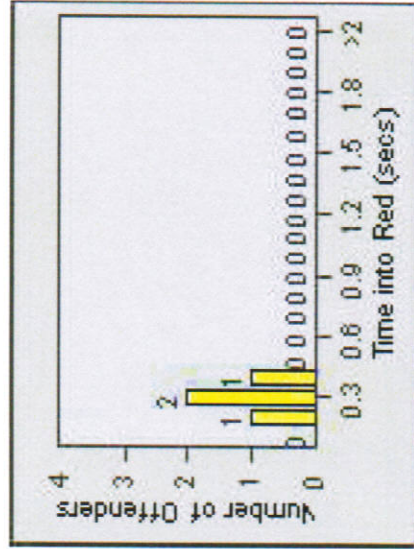

Redflex Redlight Offender Statistics

CONTRACT: Glendale **LOCATION:** GLE-SFLF-01 Los Feliz Road and San Fernando Road
DATE FROM: 1/Jul/2010 **DATE TO:** 31/Jul/2010

LANE 1

LANE 2

LANE 3

Redflex Redlight Offender Statistics

CONTRACT: Glendale **LOCATION:** GLE-SFLF-01 Los Feliz Road and San Fernando Road
DATE FROM: 1/Jul/2010 **DATE TO:** 31/Jul/2010

LANE 4

LANE TOTAL

Redflex Redlight Offender Statistics

CONTRACT: Glendale **LOCATION:** GLE-SFLF-01 Los Feliz Road and San Fernando Road
DATE FROM: 1/Jul/2010 **DATE TO:** 31/Jul/2010