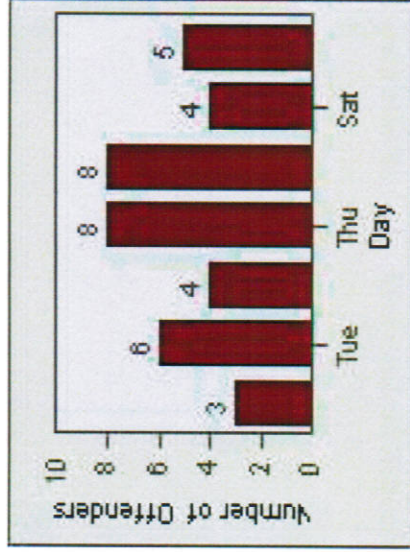

Redflex Redlight Offender Statistics

CONTRACT: Glendale **LOCATION:** GLE-COPA-01 Colorado St and Pacific Ave
DATE FROM: 1/Jul/2010 **DATE TO:** 31/Jul/2010

LANE 1

LANE 2

LANE 3

Redflex Redlight Offender Statistics

CONTRACT: Glendale **LOCATION:** GLE-COPA-01 Colorado St and Pacific Ave
DATE FROM: 1/Jul/2010 **DATE TO:** 31/Jul/2010

LANE 4

LANE TOTAL

Redflex Redlight Offender Statistics

CONTRACT: Glendale **LOCATION:** GLE-COPA-01 Colorado St and Pacific Ave
DATE FROM: 1/Jul/2010 **DATE TO:** 31/Jul/2010

Redflex Redlight Offender Statistics

CONTRACT: Glendale **LOCATION:** GLE-GLBR-01 Glendale Ave and Broadway
DATE FROM: 1/Jul/2010 **DATE TO:** 31/Jul/2010

LANE 1

LANE 2

LANE 3

Redflex Redlight Offender Statistics