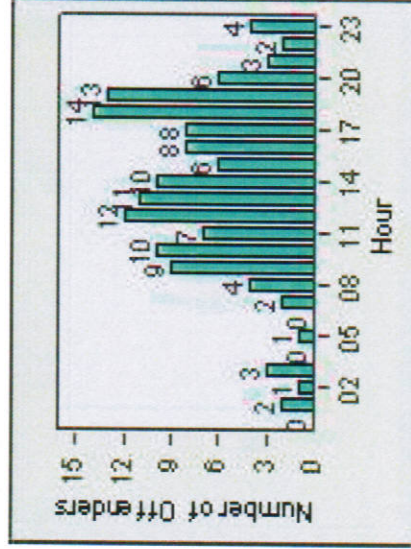

CONTRACT: Glendale **LOCATION:** GLE-COPA-01 Colorado St and Pacific Ave
DATE FROM: 1/Jul/2010 **DATE TO:** 31/Jul/2010

LANE 4

LANE TOTAL

Redflex Redlight Offender Statistics

CONTRACT: Glendale **LOCATION:** GLE-COPA-01 Colorado St and Pacific Ave
DATE FROM: 1/Jul/2010 **DATE TO:** 31/Jul/2010

Redflex Redlight Offender Statistics

CONTRACT: Glendale **LOCATION:** GLE-GLBR-01 Glendale Ave and Broadway
DATE FROM: 1/Jul/2010 **DATE TO:** 31/Jul/2010

LANE 1

LANE 2

LANE 3

Redflex Redlight Offender Statistics