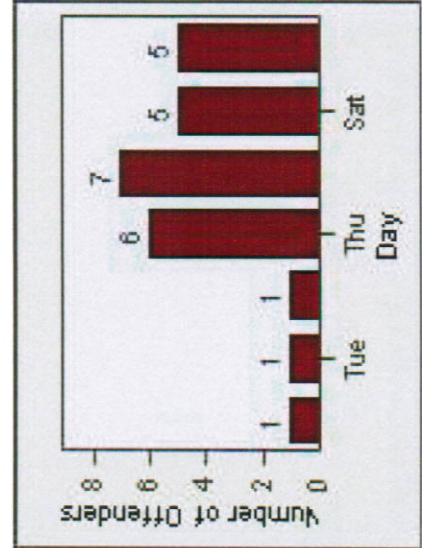

Redflex Redlight Offender Statistics

CONTRACT: Glendale **LOCATION:** GLE-MOVE-01 Mountain St and Verdugo Rd
DATE FROM: 1/Jul/2010 **DATE TO:** 31/Jul/2010

LANE 1

LANE 2

LANE 3

Redflex Redlight Offender Statistics