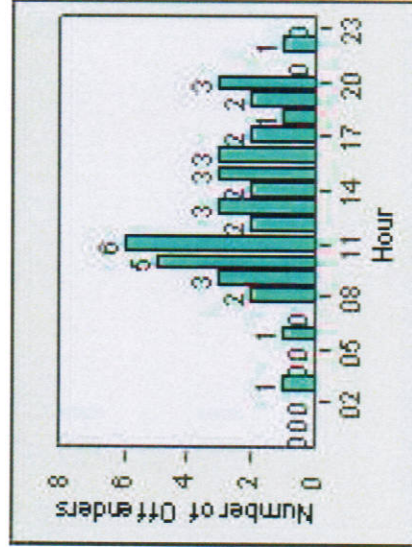

Redflex Redlight Offender Statistics

CONTRACT: Glendale **LOCATION:** GLE-GLBR-01 Glendale Ave and Broadway
DATE FROM: 1/Jul/2010 **DATE TO:** 31/Jul/2010

LANE 1

LANE 2

LANE 3

Redflex Redlight Offender Statistics

CONTRACT: Glendale **LOCATION:** GLE-GLBR-01 Glendale Ave and Broadway
DATE FROM: 1/Jul/2010 **DATE TO:** 31/Jul/2010

LANE 4

LANE TOTAL

Redflex Redlight Offender Statistics

CONTRACT: Glendale **LOCATION:** GLE-GLBR-01 Glendale Ave and Broadway
DATE FROM: 1/Jul/2010 **DATE TO:** 31/Jul/2010