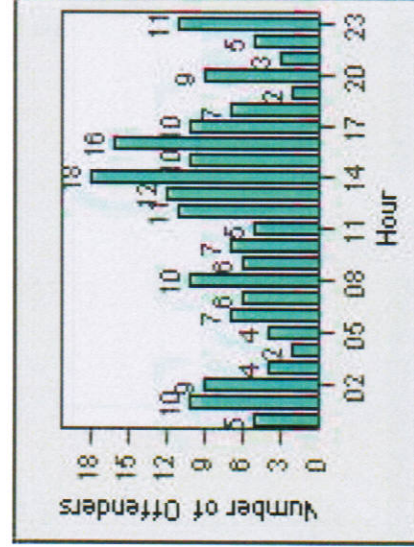

CONTRACT: Glendale **LOCATION:** GLE-GLBR-01 Glendale Ave and Broadway
DATE FROM: 1/Jul/2010 **DATE TO:** 31/Jul/2010

LANE 4

LANE TOTAL

Redflex Redlight Offender Statistics

CONTRACT: Glendale **LOCATION:** GLE-GLBR-01 Glendale Ave and Broadway
DATE FROM: 1/Jul/2010 **DATE TO:** 31/Jul/2010

Redflex Redlight Offender Statistics

CONTRACT: Glendale **LOCATION:** GLE-LFSF-01 Los Feliz Road and San Fernando Road
DATE FROM: 1/Jul/2010 **DATE TO:** 31/Jul/2010

LANE 1

LANE 2

LANE 3

Redflex Redlight Offender Statistics

CONTRACT: Glendale **LOCATION:** GLE-LFSF-01 Los Feliz Road and San Fernando Road
DATE FROM: 1/Jul/2010 **DATE TO:** 31/Jul/2010

LANE 4

LANE TOTAL

Redflex Redlight Offender Statistics

CONTRACT: Glendale **LOCATION:** GLE-LFSF-01 Los Feliz Road and San Fernando Road
DATE FROM: 1/Jul/2010 **DATE TO:** 31/Jul/2010