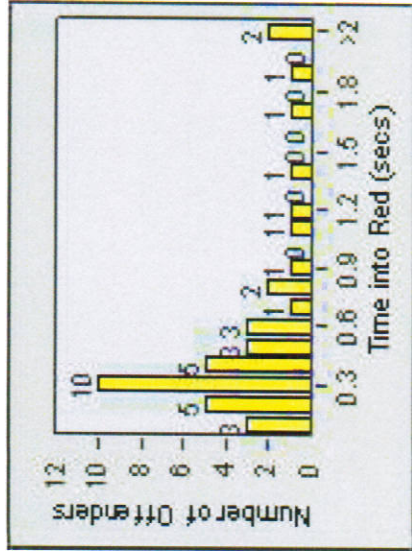

Redflex Redlight Offender Statistics

CONTRACT: Glendale **LOCATION:** GLE-GLBR-01 Glendale Ave and Broadway
DATE FROM: 1/Jul/2010 **DATE TO:** 31/Jul/2010

LANE 1

LANE 2

LANE 3

Redflex Redlight Offender Statistics

CONTRACT: Glendale **LOCATION:** GLE-GLBR-01 Glendale Ave and Broadway
DATE FROM: 1/Jul/2010 **DATE TO:** 31/Jul/2010

LANE 4

LANE TOTAL

Redflex Redlight Offender Statistics

CONTRACT: Glendale **LOCATION:** GLE-GLBR-01 Glendale Ave and Broadway
DATE FROM: 1/Jul/2010 **DATE TO:** 31/Jul/2010