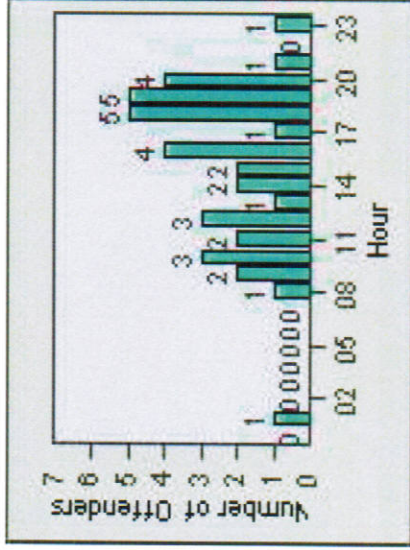

Redflex Redlight Offender Statistics

CONTRACT: Glendale **LOCATION:** GLE-COPA-01 Colorado St and Pacific Ave
DATE FROM: 1/Jul/2010 **DATE TO:** 31/Jul/2010

LANE 1

LANE 2

LANE 3

Redflex Redlight Offender Statistics

CONTRACT: Glendale **LOCATION:** GLE-COPA-01 Colorado St and Pacific Ave
DATE FROM: 1/Jul/2010 **DATE TO:** 31/Jul/2010

LANE 4

LANE TOTAL

Redflex Redlight Offender Statistics

CONTRACT: Glendale **LOCATION:** GLE-COPA-01 Colorado St and Pacific Ave
DATE FROM: 1/Jul/2010 **DATE TO:** 31/Jul/2010

Redflex Redlight Offender Statistics

CONTRACT: Glendale **LOCATION:** GLE-GLBR-01 Glendale Ave and Broadway
DATE FROM: 1/Jul/2010 **DATE TO:** 31/Jul/2010

LANE 1

LANE 2

LANE 3

Redflex Redlight Offender Statistics