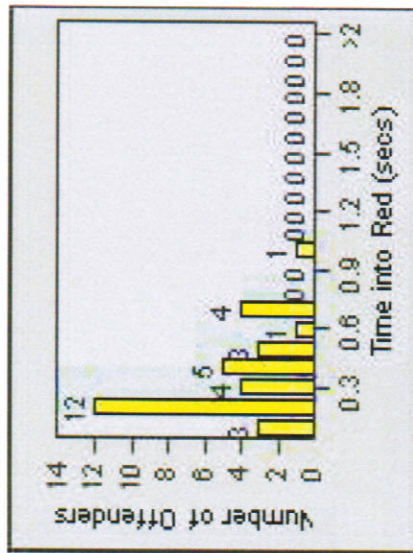

Redflex Redlight Offender Statistics

CONTRACT: Glendale **LOCATION:** GLE-COPA-01 Colorado St and Pacific Ave
DATE FROM: 1/Jul/2010 **DATE TO:** 31/Jul/2010

LANE 1

LANE 2

LANE 3

Redflex Redlight Offender Statistics