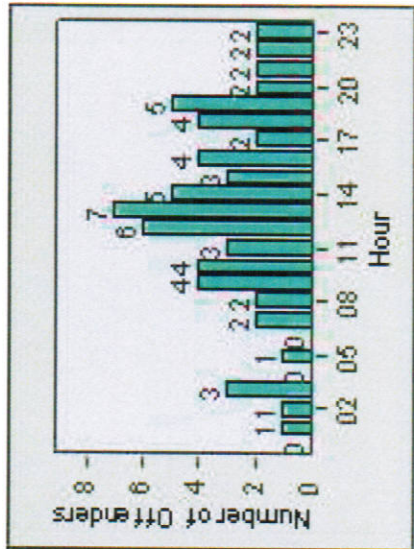

Redflex Redlight Offender Statistics

CONTRACT: Glendale **LOCATION:** GLE-COPA-01 Colorado St and Pacific Ave
DATE FROM: 1/Jul/2010 **DATE TO:** 31/Jul/2010

LANE 1

LANE 2

LANE 3

Redflex Redlight Offender Statistics

CONTRACT: Glendale **LOCATION:** GLE-COPA-01 Colorado St and Pacific Ave
DATE FROM: 1/Jul/2010 **DATE TO:** 31/Jul/2010

LANE 4

LANE TOTAL

Redflex Redlight Offender Statistics

CONTRACT: Glendale **LOCATION:** GLE-COPA-01 Colorado St and Pacific Ave
DATE FROM: 1/Jul/2010 **DATE TO:** 31/Jul/2010

Redflex Redlight Offender Statistics

CONTRACT: Glendale **LOCATION:** GLE-GLBR-01 Glendale Ave and Broadway
DATE FROM: 1/Jul/2010 **DATE TO:** 31/Jul/2010

LANE 1

LANE 2

LANE 3

Redflex Redlight Offender Statistics