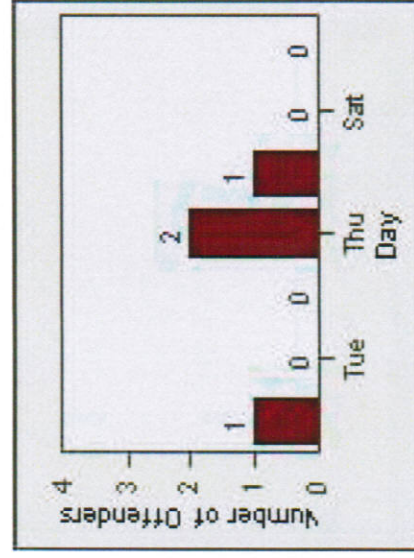

Redflex Redlight Offender Statistics

CONTRACT: Glendale **LOCATION:** GLE-SFLF-01 Los Feliz Road and San Fernando Road
DATE FROM: 1/Jul/2010 **DATE TO:** 31/Jul/2010

LANE 1

LANE 2

LANE 3

Redflex Redlight Offender Statistics

CONTRACT: Glendale **LOCATION:** GLE-SFLF-01 Los Feliz Road and San Fernando Road
DATE FROM: 1/Jul/2010 **DATE TO:** 31/Jul/2010

LANE 4

LANE TOTAL

Redflex Redlight Offender Statistics

CONTRACT: Glendale **LOCATION:** GLE-SFLF-01 Los Feliz Road and San Fernando Road
DATE FROM: 1/Jul/2010 **DATE TO:** 31/Jul/2010