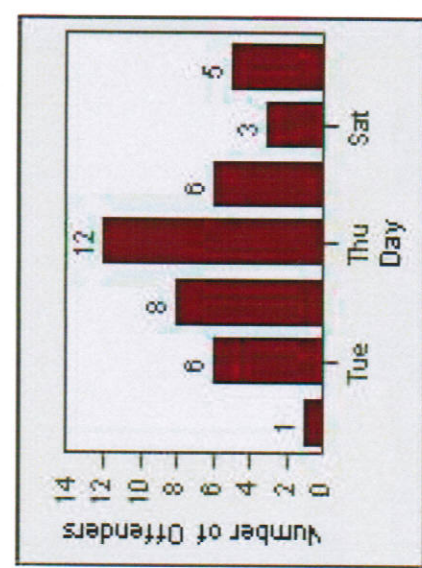

Redflex Redlight Offender Statistics

CONTRACT: Glendale **LOCATION:** GLE-GLBR-01 Glendale Ave and Broadway
DATE FROM: 1/Jul/2010 **DATE TO:** 31/Jul/2010

LANE 1

LANE 2

LANE 3

Redflex Redlight Offender Statistics

CONTRACT: Glendale **LOCATION:** GLE-GLBR-01 Glendale Ave and Broadway
DATE FROM: 1/Jul/2010 **DATE TO:** 31/Jul/2010

LANE 4

LANE TOTAL

Redflex Redlight Offender Statistics

CONTRACT: Glendale **LOCATION:** GLE-GLBR-01 Glendale Ave and Broadway
DATE FROM: 1/Jul/2010 **DATE TO:** 31/Jul/2010