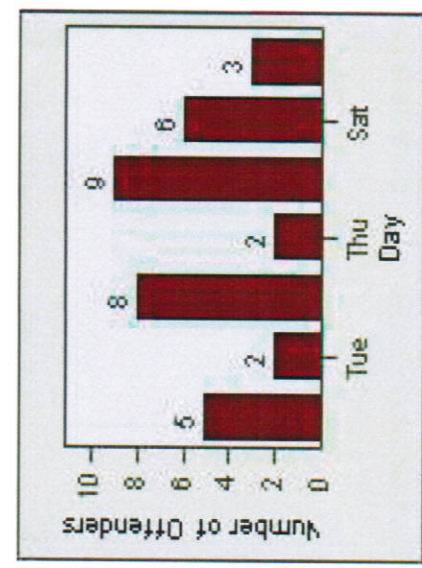

Redflex Redlight Offender Statistics

CONTRACT: Glendale **LOCATION:** GLE-COPA-01 Colorado St and Pacific Ave
DATE FROM: 1/Jul/2010 **DATE TO:** 31/Jul/2010

LANE 1

LANE 2

LANE 3

Redflex Redlight Offender Statistics

CONTRACT: Glendale **LOCATION:** GLE-COPA-01 Colorado St and Pacific Ave
DATE FROM: 1/Jul/2010 **DATE TO:** 31/Jul/2010

LANE 4

LANE TOTAL

Redflex Redlight Offender Statistics

CONTRACT: Glendale **LOCATION:** GLE-COPA-01 Colorado St and Pacific Ave
DATE FROM: 1/Jul/2010 **DATE TO:** 31/Jul/2010

Redflex Redlight Offender Statistics

CONTRACT: Glendale **LOCATION:** GLE-GLBR-01 Glendale Ave and Broadway
DATE FROM: 1/Jul/2010 **DATE TO:** 31/Jul/2010

LANE 1

LANE 2

LANE 3

Redflex Redlight Offender Statistics

CONTRACT: Glendale **LOCATION:** GLE-GLBR-01 Glendale Ave and Broadway
DATE FROM: 1/Jul/2010 **DATE TO:** 31/Jul/2010

LANE 4

LANE TOTAL

Redflex Redlight Offender Statistics

CONTRACT: Glendale **LOCATION:** GLE-GLBR-01 Glendale Ave and Broadway
DATE FROM: 1/Jul/2010 **DATE TO:** 31/Jul/2010