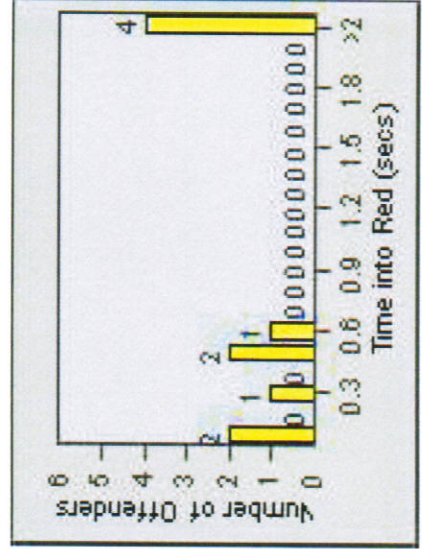

Redflex Redlight Offender Statistics

CONTRACT: Glendale   **LOCATION:** GLE-MOVE-01 Mountain St and Verdugo Rd
DATE FROM: 1/Jul/2010   **DATE TO:** 31/Jul/2010

LANE 1