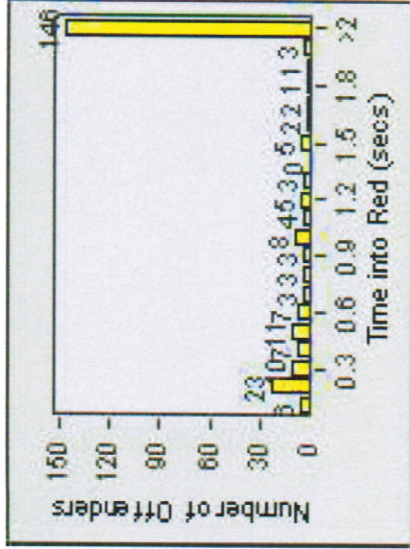

Redflex Redlight Offender Statistics

CONTRACT: Glendale **LOCATION:** GLE-LFSF-01 Los Feliz Road and San Fernando Road
DATE FROM: 1/Jul/2010 **DATE TO:** 31/Jul/2010

LANE 1

LANE 2

LANE 3

Redflex Redlight Offender Statistics

CONTRACT: Glendale **LOCATION:** GLE-LFSF-01 Los Feliz Road and San Fernando Road
DATE FROM: 1/Jul/2010 **DATE TO:** 31/Jul/2010

LANE 4

LANE TOTAL

Redflex Redlight Offender Statistics

CONTRACT: Glendale **LOCATION:** GLE-LFSF-01 Los Feliz Road and San Fernando Road
DATE FROM: 1/Jul/2010 **DATE TO:** 31/Jul/2010