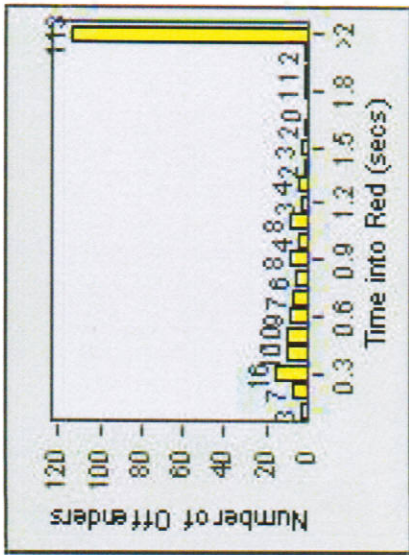

CONTRACT: Glendale LOCATION: GLE-MOVE-01 Mountain St and Verdugo Rd

DATE FROM: 1/Jul/2010 DATE TO: 31/Jul/2010

LANE 4

LANE TOTAL

Redflex Redlight Offender Statistics

CONTRACT: Glendale **LOCATION:** GLE-MOVE-01 Mountain St and Verdugo Rd
DATE FROM: 1/Jul/2010 **DATE TO:** 31/Jul/2010

Redflex Redlight Offender Statistics

CONTRACT: Glendale **LOCATION:** GLE-SFLF-01 Los Feliz Road and San Fernando Road
DATE FROM: 1/Jul/2010 **DATE TO:** 31/Jul/2010

LANE 1

LANE 2

LANE 3

Redflex Redlight Offender Statistics

CONTRACT: Glendale **LOCATION:** GLE-SFLF-01 Los Feliz Road and San Fernando Road
DATE FROM: 1/Jul/2010 **DATE TO:** 31/Jul/2010

LANE 4

LANE TOTAL

Redflex Redlight Offender Statistics

CONTRACT: Glendale **LOCATION:** GLE-SFLF-01 Los Feliz Road and San Fernando Road
DATE FROM: 1/Jul/2010 **DATE TO:** 31/Jul/2010