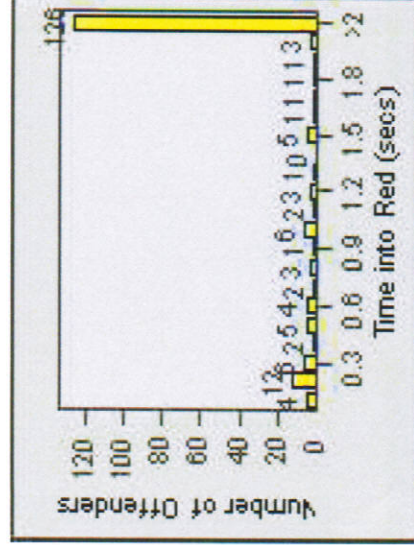

CONTRACT: Glendale **LOCATION:** GLE-GLBR-01 Glendale Ave and Broadway
DATE FROM: 1/Jul/2010 **DATE TO:** 31/Jul/2010

LANE 4

LANE TOTAL

Redflex Redlight Offender Statistics

CONTRACT: Glendale **LOCATION:** GLE-GLBR-01 Glendale Ave and Broadway
DATE FROM: 1/Jul/2010 **DATE TO:** 31/Jul/2010

Redflex Redlight Offender Statistics

CONTRACT: Glendale **LOCATION:** GLE-LFSF-01 Los Feliz Road and San Fernando Road
DATE FROM: 1/Jul/2010 **DATE TO:** 31/Jul/2010

LANE 1

LANE 2

LANE 3

Redflex Redlight Offender Statistics

CONTRACT: Glendale **LOCATION:** GLE-LFSF-01 Los Feliz Road and San Fernando Road
DATE FROM: 1/Jul/2010 **DATE TO:** 31/Jul/2010

LANE 4

LANE TOTAL

Redflex Redlight Offender Statistics

CONTRACT: Glendale **LOCATION:** GLE-LFSF-01 Los Feliz Road and San Fernando Road
DATE FROM: 1/Jul/2010 **DATE TO:** 31/Jul/2010