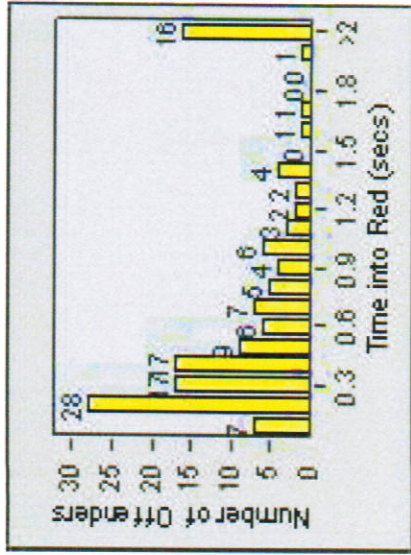

CONTRACT: Glendale **LOCATION:** GLE-COPA-01 Colorado St and Pacific Ave
DATE FROM: 1/Jul/2010 **DATE TO:** 31/Jul/2010

LANE 4

LANE TOTAL

Redflex Redlight Offender Statistics

CONTRACT: Glendale **LOCATION:** GLE-COPA-01 Colorado St and Pacific Ave
DATE FROM: 1/Jul/2010 **DATE TO:** 31/Jul/2010

Redflex Redlight Offender Statistics

CONTRACT: Glendale **LOCATION:** GLE-GLBR-01 Glendale Ave and Broadway
DATE FROM: 1/Jul/2010 **DATE TO:** 31/Jul/2010

LANE 1

LANE 2

LANE 3

Redflex Redlight Offender Statistics

CONTRACT: Glendale **LOCATION:** GLE-GLBR-01 Glendale Ave and Broadway
DATE FROM: 1/Jul/2010 **DATE TO:** 31/Jul/2010

LANE 4

LANE TOTAL

Redflex Redlight Offender Statistics

CONTRACT: Glendale **LOCATION:** GLE-GLBR-01 Glendale Ave and Broadway
DATE FROM: 1/Jul/2010 **DATE TO:** 31/Jul/2010