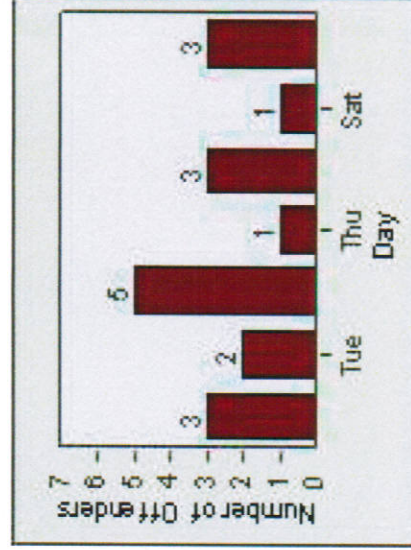

CONTRACT: Glendale **LOCATION:** GLE-GLBR-01 Glendale Ave and Broadway
DATE FROM: 1/Jul/2010 **DATE TO:** 31/Jul/2010

LANE 4

LANE TOTAL

Redflex Redlight Offender Statistics

CONTRACT: Glendale **LOCATION:** GLE-GLBR-01 Glendale Ave and Broadway
DATE FROM: 1/Jul/2010 **DATE TO:** 31/Jul/2010

Redflex Redlight Offender Statistics

CONTRACT: Glendale **LOCATION:** GLE-LFSF-01 Los Feliz Road and San Fernando Road
DATE FROM: 1/Jul/2010 **DATE TO:** 31/Jul/2010

LANE 1

LANE 2

LANE 3

Redflex Redlight Offender Statistics

CONTRACT: Glendale **LOCATION:** GLE-LFSF-01 Los Feliz Road and San Fernando Road
DATE FROM: 1/Jul/2010 **DATE TO:** 31/Jul/2010

LANE 4

LANE TOTAL

Redflex Redlight Offender Statistics

CONTRACT: Glendale **LOCATION:** GLE-LFSF-01 Los Feliz Road and San Fernando Road
DATE FROM: 1/Jul/2010 **DATE TO:** 31/Jul/2010