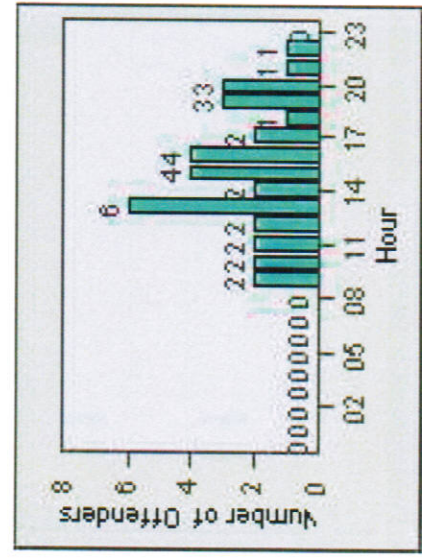

CONTRACT: Glendale **LOCATION:** GLE-COPA-01 Colorado St and Pacific Ave
DATE FROM: 1/Jul/2010 **DATE TO:** 31/Jul/2010

LANE 4

LANE TOTAL

Redflex Redlight Offender Statistics

CONTRACT: Glendale **LOCATION:** GLE-COPA-01 Colorado St and Pacific Ave
DATE FROM: 1/Jul/2010 **DATE TO:** 31/Jul/2010

Redflex Redlight Offender Statistics

CONTRACT: Glendale **LOCATION:** GLE-GLBR-01 Glendale Ave and Broadway
DATE FROM: 1/Jul/2010 **DATE TO:** 31/Jul/2010

LANE 1

LANE 2

LANE 3

Redflex Redlight Offender Statistics