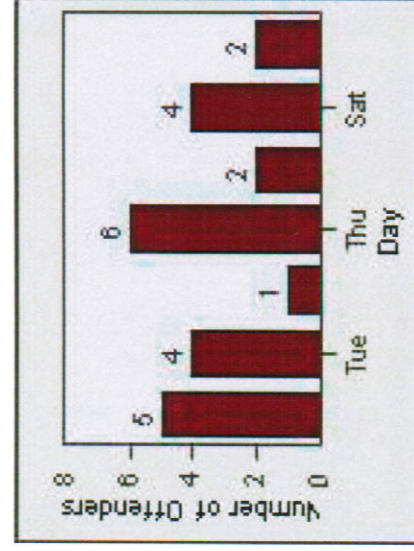

Redflex Redlight Offender Statistics

CONTRACT: Glendale **LOCATION:** GLE-LFSF-01 Los Feliz Road and San Fernando Road
DATE FROM: 1/Jul/2010 **DATE TO:** 31/Jul/2010

LANE 1

LANE 2

LANE 3

Redflex Redlight Offender Statistics