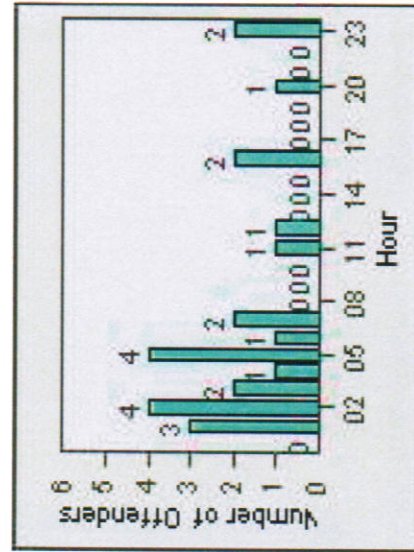

Redflex Redlight Offender Statistics

CONTRACT: Glendale **LOCATION:** GLE-LFSF-01 Los Feliz Road and San Fernando Road
DATE FROM: 1/Jul/2010 **DATE TO:** 31/Jul/2010

LANE 1

LANE 2

LANE 3

Redflex Redlight Offender Statistics

CONTRACT: Glendale **LOCATION:** GLE-LFSF-01 Los Feliz Road and San Fernando Road
DATE FROM: 1/Jul/2010 **DATE TO:** 31/Jul/2010

LANE 4

LANE TOTAL

Redflex Redlight Offender Statistics

CONTRACT: Glendale **LOCATION:** GLE-LFSF-01 Los Feliz Road and San Fernando Road
DATE FROM: 1/Jul/2010 **DATE TO:** 31/Jul/2010