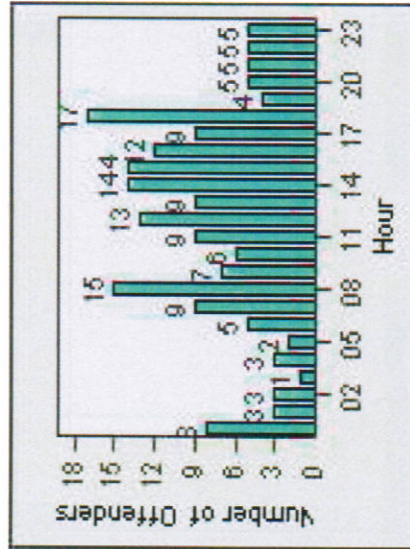

LANE 4

LANE TOTAL