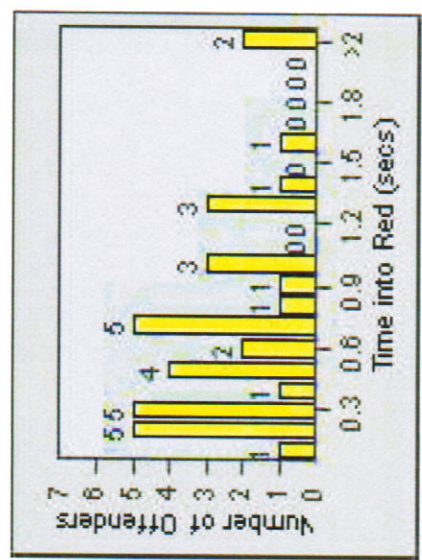

CONTRACT: Glendale **LOCATION:** GLE-COPA-01 Colorado St and Pacific Ave
DATE FROM: 1/Jul/2010 **DATE TO:** 31/Jul/2010

LANE 4

LANE TOTAL

Redflex Redlight Offender Statistics

CONTRACT: Glendale **LOCATION:** GLE-COPA-01 Colorado St and Pacific Ave
DATE FROM: 1/Jul/2010 **DATE TO:** 31/Jul/2010

Redflex Redlight Offender Statistics

CONTRACT: Glendale **LOCATION:** GLE-GLBR-01 Glendale Ave and Broadway
DATE FROM: 1/Jul/2010 **DATE TO:** 31/Jul/2010

LANE 1

LANE 2

LANE 3

Redflex Redlight Offender Statistics