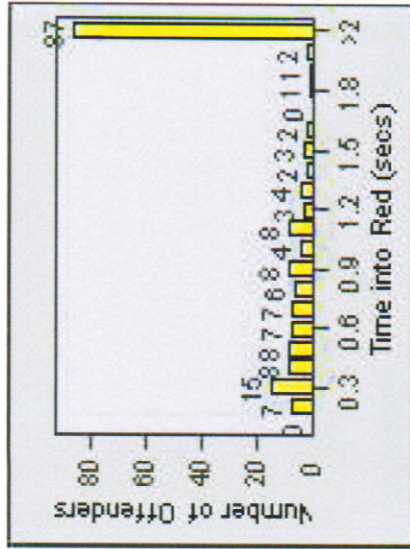

Redflex Redlight Offender Statistics

CONTRACT: Glendale LOCATION: GLE-MOVE-01 Mountain St and Verdugo Rd

DATE FROM: 1/Jul/2010 DATE TO: 31/Jul/2010

LANE 4

LANE TOTAL