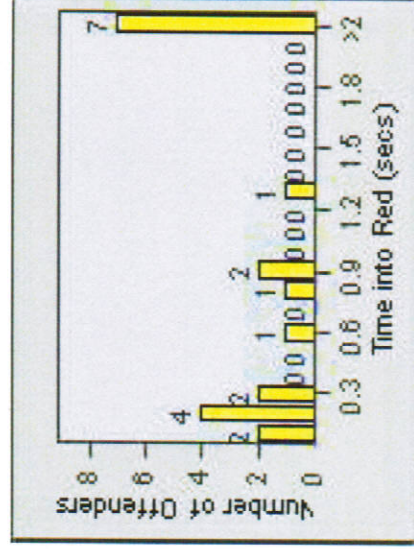

CONTRACT: Glendale LOCATION: GLE-MOVE-01 Mountain St and Verdugo Rd

DATE FROM: 1/Jul/2010 DATE TO: 31/Jul/2010

LANE 4

LANE TOTAL

Redflex Redlight Offender Statistics

CONTRACT: Glendale **LOCATION:** GLE-MOVE-01 Mountain St and Verdugo Rd
DATE FROM: 1/Jul/2010 **DATE TO:** 31/Jul/2010

Redflex Redlight Offender Statistics

CONTRACT: Glendale **LOCATION:** GLE-SFLF-01 Los Feliz Road and San Fernando Road
DATE FROM: 1/Jul/2010 **DATE TO:** 31/Jul/2010

LANE 1

LANE 2

LANE 3

Redflex Redlight Offender Statistics