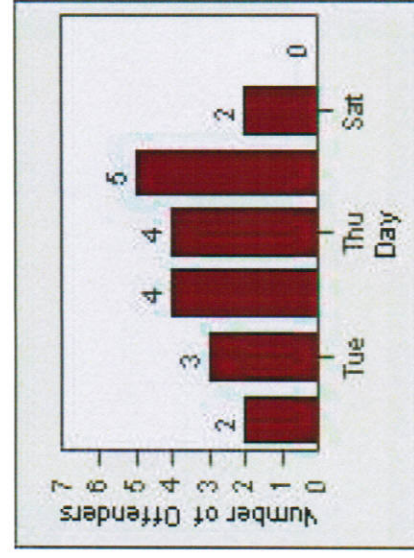

Redflex Redlight Offender Statistics

CONTRACT: Glendale   **LOCATION:** GLE-SFLF-01 Los Feliz Road and San Fernando Road
DATE FROM: 1/Jul/2010   **DATE TO:** 31/Jul/2010

LANE 1

LANE 2