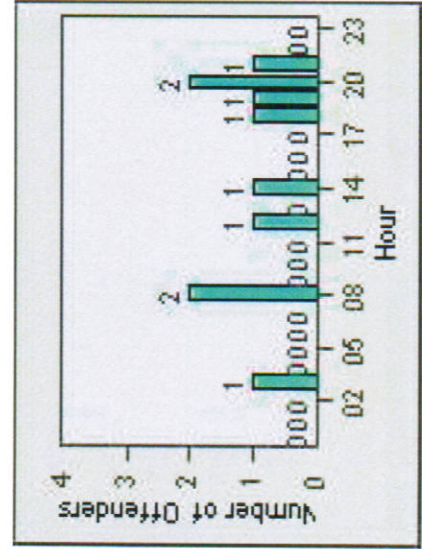

Redflex Redlight Offender Statistics

CONTRACT: Glendale   **LOCATION:** GLE-MOVE-01 Mountain St and Verdugo Rd
DATE FROM: 1/Jul/2010   **DATE TO:** 31/Jul/2010

LANE 1