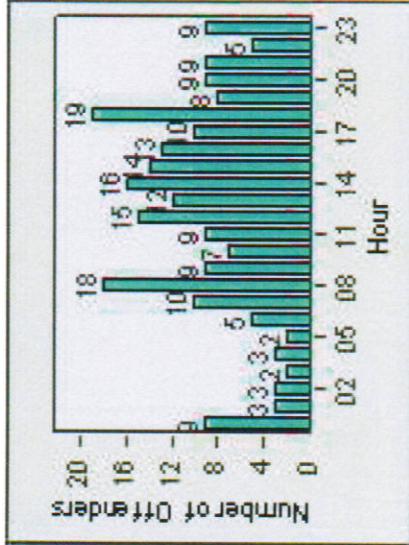

Redflex Redlight Offender Statistics

CONTRACT: Glendale **LOCATION:** GLE-MOVE-01 Mountain St and Verdugo Rd
DATE FROM: 1/Jul/2010 **DATE TO:** 31/Jul/2010

LANE 1

LANE 2

LANE 3

Redflex Redlight Offender Statistics

CONTRACT: Glendale LOCATION: GLE-MOVE-01 Mountain St and Verdugo Rd

DATE FROM: 1/Jul/2010 DATE TO: 31/Jul/2010

LANE 4

LANE TOTAL

Redflex Redlight Offender Statistics

CONTRACT: Glendale **LOCATION:** GLE-MOVE-01 Mountain St and Verdugo Rd
DATE FROM: 1/Jul/2010 **DATE TO:** 31/Jul/2010

Redflex Redlight Offender Statistics

CONTRACT: Glendale **LOCATION:** GLE-SFLF-01 Los Feliz Road and San Fernando Road
DATE FROM: 1/Jul/2010 **DATE TO:** 31/Jul/2010

LANE 1

LANE 2

LANE 3

Redflex Redlight Offender Statistics

CONTRACT: Glendale **LOCATION:** GLE-SFLF-01 Los Feliz Road and San Fernando Road
DATE FROM: 1/Jul/2010 **DATE TO:** 31/Jul/2010

LANE 4

LANE TOTAL

Redflex Redlight Offender Statistics

CONTRACT: Glendale **LOCATION:** GLE-SFLF-01 Los Feliz Road and San Fernando Road
DATE FROM: 1/Jul/2010 **DATE TO:** 31/Jul/2010