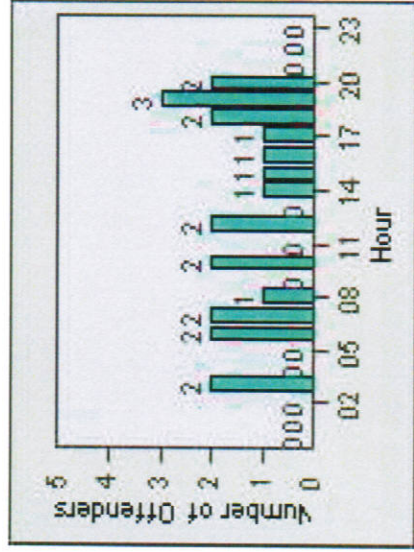

Redflex Redlight Offender Statistics

CONTRACT: Glendale **LOCATION:** GLE-GLBR-01 Glendale Ave and Broadway
DATE FROM: 1/Jul/2010 **DATE TO:** 31/Jul/2010

LANE 1

LANE 2

LANE 3

Redflex Redlight Offender Statistics

CONTRACT: Glendale **LOCATION:** GLE-GLBR-01 Glendale Ave and Broadway
DATE FROM: 1/Jul/2010 **DATE TO:** 31/Jul/2010

LANE 4

LANE TOTAL

Redflex Redlight Offender Statistics

CONTRACT: Glendale **LOCATION:** GLE-GLBR-01 Glendale Ave and Broadway
DATE FROM: 1/Jul/2010 **DATE TO:** 31/Jul/2010

Redflex Redlight Offender Statistics

CONTRACT: Glendale **LOCATION:** GLE-LFSF-01 Los Feliz Road and San Fernando Road
DATE FROM: 1/Jul/2010 **DATE TO:** 31/Jul/2010

LANE 1

LANE 2

LANE 3

Redflex Redlight Offender Statistics