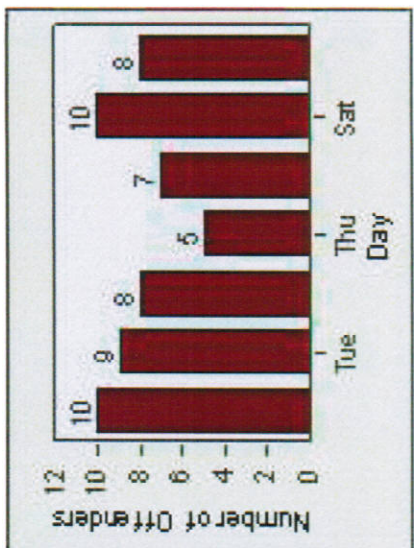

Redflex Redlight Offender Statistics

CONTRACT: Glendale **LOCATION:** GLE-SFLF-01 Los Feliz Road and San Fernando Road
DATE FROM: 1/Jul/2010 **DATE TO:** 31/Jul/2010

LANE 1

LANE 2

LANE 3

Redflex Redlight Offender Statistics

CONTRACT: Glendale **LOCATION:** GLE-SFLF-01 Los Feliz Road and San Fernando Road
DATE FROM: 1/Jul/2010 **DATE TO:** 31/Jul/2010

LANE 4

LANE TOTAL

Redflex Redlight Offender Statistics

CONTRACT: Glendale **LOCATION:** GLE-SFLF-01 Los Feliz Road and San Fernando Road
DATE FROM: 1/Jul/2010 **DATE TO:** 31/Jul/2010