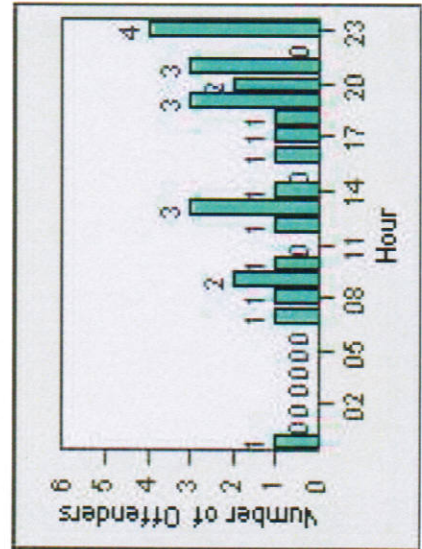

Redflex Redlight Offender Statistics

CONTRACT: Glendale **LOCATION:** GLE-MOVE-01 Mountain St and Verdugo Rd
DATE FROM: 1/Jul/2010 **DATE TO:** 31/Jul/2010

LANE 1

LANE 2

LANE 3

Redflex Redlight Offender Statistics