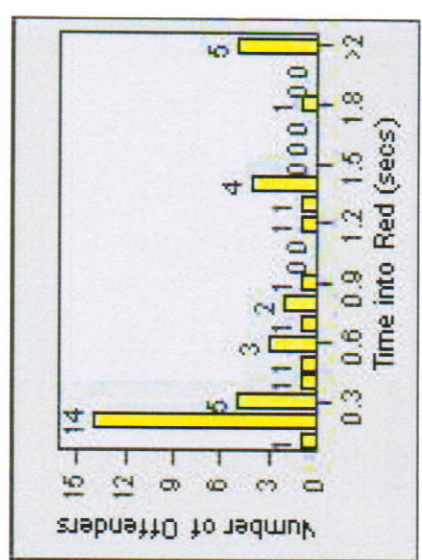

Redflex Redlight Offender Statistics

CONTRACT: Glendale **LOCATION:** GLE-GLBR-01 Glendale Ave and Broadway
DATE FROM: 1/Jul/2010 **DATE TO:** 31/Jul/2010

LANE 1

LANE 2

LANE 3

Redflex Redlight Offender Statistics

CONTRACT: Glendale **LOCATION:** GLE-GLBR-01 Glendale Ave and Broadway
DATE FROM: 1/Jul/2010 **DATE TO:** 31/Jul/2010

LANE 4

LANE TOTAL

Redflex Redlight Offender Statistics

CONTRACT: Glendale **LOCATION:** GLE-GLBR-01 Glendale Ave and Broadway
DATE FROM: 1/Jul/2010 **DATE TO:** 31/Jul/2010