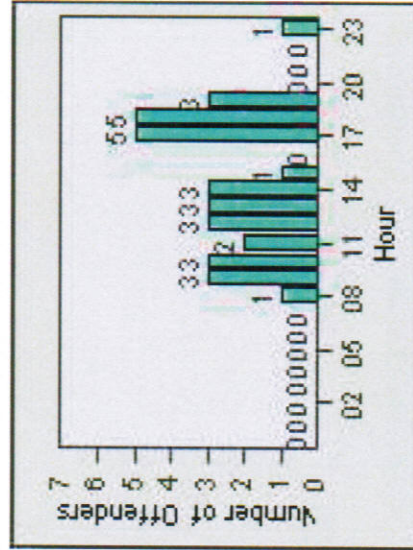

Redflex Redlight Offender Statistics

CONTRACT: Glendale **LOCATION:** GLE-COPA-01 Colorado St and Pacific Ave
DATE FROM: 1/Jul/2010 **DATE TO:** 31/Jul/2010

LANE 1

LANE 2

LANE 3

Redflex Redlight Offender Statistics

CONTRACT: Glendale **LOCATION:** GLE-COPA-01 Colorado St and Pacific Ave
DATE FROM: 1/Jul/2010 **DATE TO:** 31/Jul/2010

LANE 4

LANE TOTAL

Redflex Redlight Offender Statistics

CONTRACT: Glendale **LOCATION:** GLE-COPA-01 Colorado St and Pacific Ave
DATE FROM: 1/Jul/2010 **DATE TO:** 31/Jul/2010

Redflex Redlight Offender Statistics

CONTRACT: Glendale **LOCATION:** GLE-GLBR-01 Glendale Ave and Broadway
DATE FROM: 1/Jul/2010 **DATE TO:** 31/Jul/2010

LANE 1

LANE 2

LANE 3

Redflex Redlight Offender Statistics