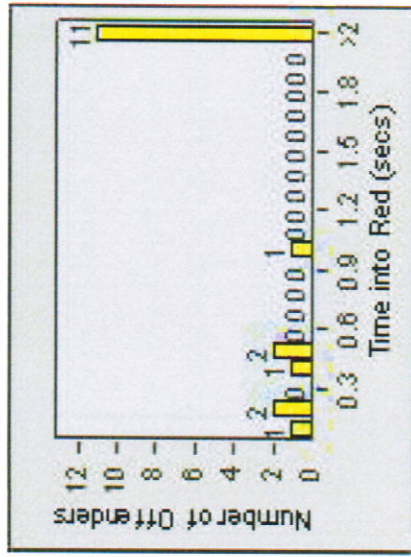

Redflex Redlight Offender Statistics

CONTRACT: Glendale **LOCATION:** GLE-LFSF-01 Los Feliz Road and San Fernando Road
DATE FROM: 1/Jul/2010 **DATE TO:** 31/Jul/2010

LANE 1

LANE 2

LANE 3

Redflex Redlight Offender Statistics

CONTRACT: Glendale **LOCATION:** GLE-LFSF-01 Los Feliz Road and San Fernando Road
DATE FROM: 1/Jul/2010 **DATE TO:** 31/Jul/2010

LANE 4

LANE TOTAL

Redflex Redlight Offender Statistics

CONTRACT: Glendale **LOCATION:** GLE-LFSF-01 Los Feliz Road and San Fernando Road
DATE FROM: 1/Jul/2010 **DATE TO:** 31/Jul/2010