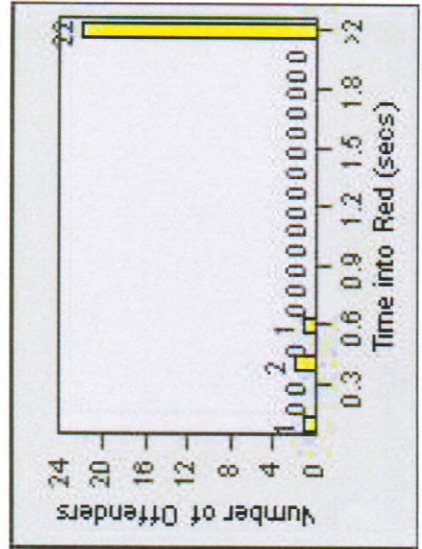

Redflex Redlight Offender Statistics

CONTRACT: Glendale **LOCATION:** GLE-MOVE-01 Mountain St and Verdugo Rd
DATE FROM: 1/Jul/2010 **DATE TO:** 31/Jul/2010

LANE 1

LANE 2

LANE 3

Redflex Redlight Offender Statistics