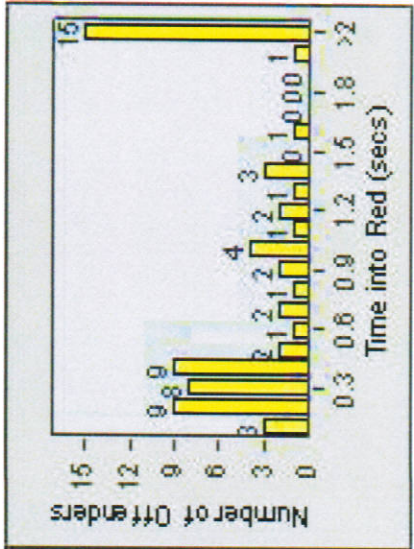

Redflex Redlight Offender Statistics

CONTRACT: Glendale   **LOCATION:** GLE-COPA-01 Colorado St and Pacific Ave
DATE FROM: 1/Jul/2010   **DATE TO:** 31/Jul/2010