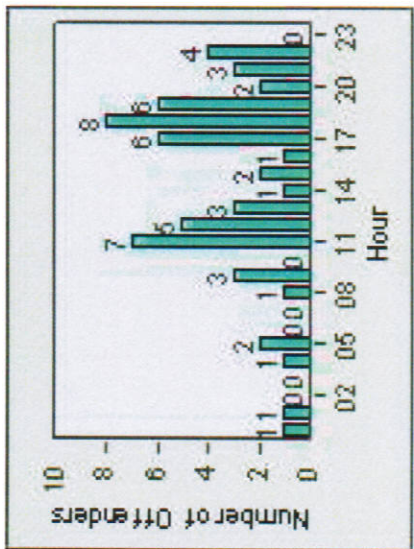

Redflex Redlight Offender Statistics

CONTRACT: Glendale **LOCATION:** GLE-SFLF-01 Los Feliz Road and San Fernando Road
DATE FROM: 1/Jul/2010 **DATE TO:** 31/Jul/2010

LANE 1

LANE 2

LANE 3

Redflex Redlight Offender Statistics

CONTRACT: Glendale **LOCATION:** GLE-SFLF-01 Los Feliz Road and San Fernando Road
DATE FROM: 1/Jul/2010 **DATE TO:** 31/Jul/2010

LANE 4

LANE TOTAL

Redflex Redlight Offender Statistics

CONTRACT: Glendale **LOCATION:** GLE-SFLF-01 Los Feliz Road and San Fernando Road
DATE FROM: 1/Jul/2010 **DATE TO:** 31/Jul/2010