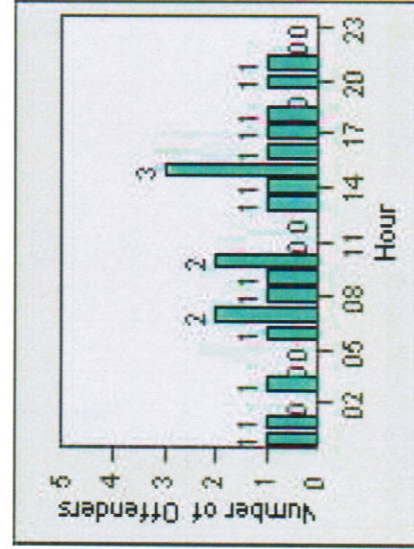

CONTRACT: Glendale LOCATION: GLE-MOVE-01 Mountain St and Verdugo Rd

DATE FROM: 1/Jul/2010 DATE TO: 31/Jul/2010

LANE 4

LANE TOTAL

Redflex Redlight Offender Statistics

CONTRACT: Glendale **LOCATION:** GLE-MOVE-01 Mountain St and Verdugo Rd
DATE FROM: 1/Jul/2010 **DATE TO:** 31/Jul/2010

Redflex Redlight Offender Statistics

CONTRACT: Glendale **LOCATION:** GLE-SFLF-01 Los Feliz Road and San Fernando Road
DATE FROM: 1/Jul/2010 **DATE TO:** 31/Jul/2010

LANE 1

LANE 2

LANE 3

Redflex Redlight Offender Statistics