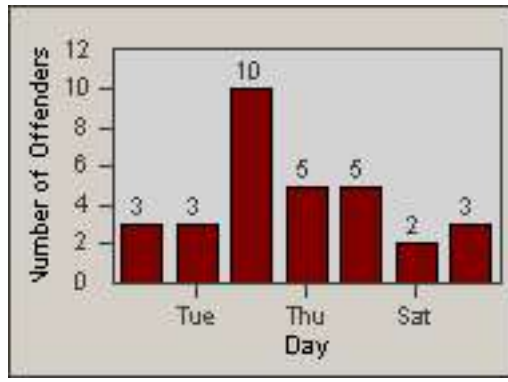

Redflex Redlight Offender Statistics

CONTRACT: Glendale
DATE FROM: 01-Oct-2011

LOCATION: GLE-GLBR-01 Glendale Ave and Broadway
DATE TO: 31-Oct-2011

LANE 1