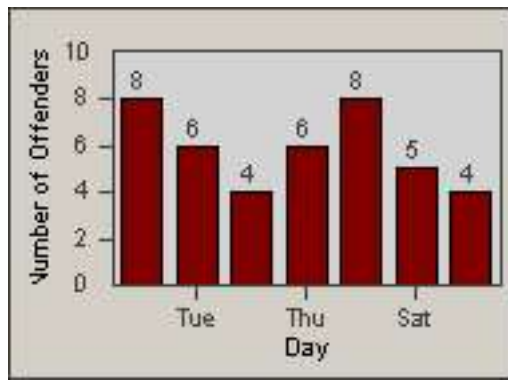

Redflex Redlight Offender Statistics

CONTRACT: Glendale
DATE FROM: 01-Oct-2011

LOCATION: GLE-GLBR-01 Glendale Ave and Broadway
DATE TO: 31-Oct-2011

LANE 1

LANE 2

LANE 3