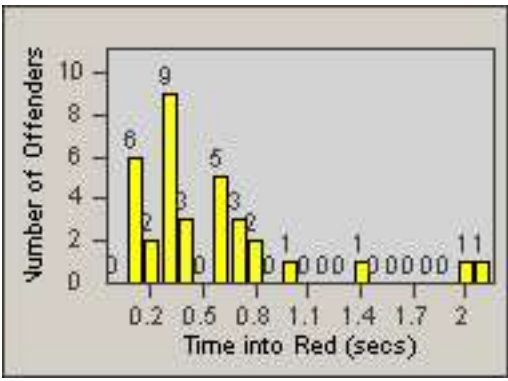

Redflex Redlight Offender Statistics

CONTRACT: Glendale
DATE FROM: 01-Oct-2011

LOCATION: GLE-GLBR-01 Glendale Ave and Broadway
DATE TO: 31-Oct-2011

LANE 1

LANE 2

LANE 3