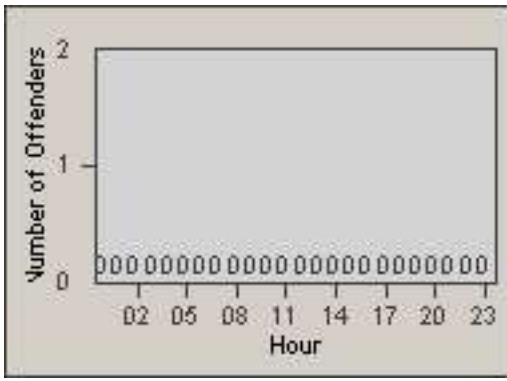

Redflex Redlight Offender Statistics

CONTRACT: Glendale
DATE FROM: 01-Oct-2011

LOCATION: GLE-GLBR-01 Glendale Ave and Broadway
DATE TO: 31-Oct-2011

LANE 4