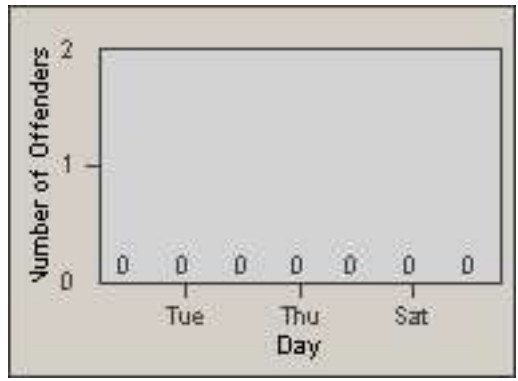

Redflex Redlight Offender Statistics

CONTRACT: Glendale
DATE FROM: 01-Oct-2011

LOCATION: GLE-GLBR-01 Glendale Ave and Broadway
DATE TO: 31-Oct-2011

LANE 4