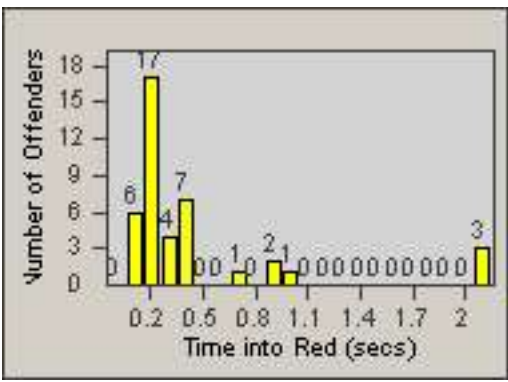

Redflex Redlight Offender Statistics

CONTRACT: Glendale
DATE FROM: 01-Oct-2011

LOCATION: GLE-GLBR-01 Glendale Ave and Broadway
DATE TO: 31-Oct-2011

LANE 1

LANE 2

LANE 3