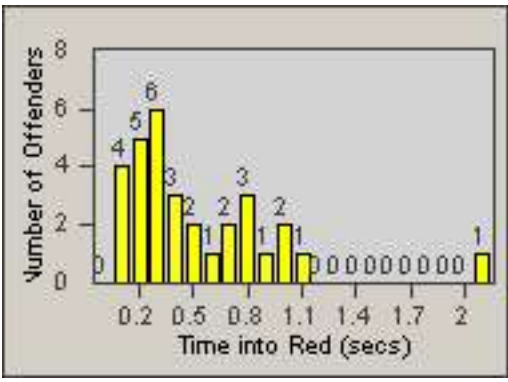

Redflex Redlight Offender Statistics

CONTRACT: Glendale
DATE FROM: 01-Oct-2011

LOCATION: GLE-GLBR-01 Glendale Ave and Broadway
DATE TO: 31-Oct-2011

LANE 1