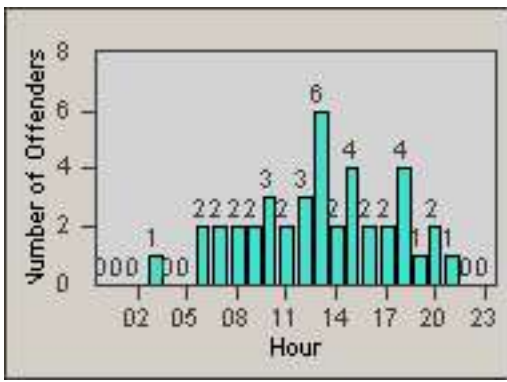

Redflex Redlight Offender Statistics

CONTRACT: Glendale
DATE FROM: 01-Oct-2011

LOCATION: GLE-GLBR-01 Glendale Ave and Broadway
DATE TO: 31-Oct-2011

LANE 1

LANE 2

LANE 3