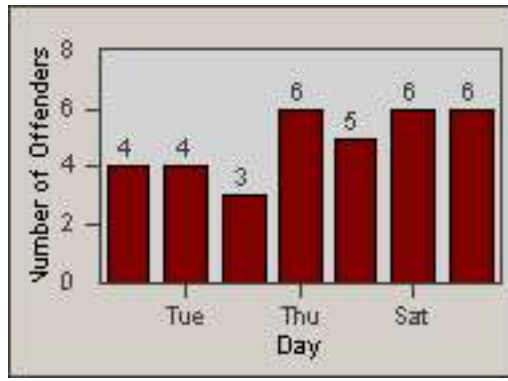

Redflex Redlight Offender Statistics

CONTRACT: Glendale
DATE FROM: 01-Oct-2011

LOCATION: GLE-GLBR-01 Glendale Ave and Broadway
DATE TO: 31-Oct-2011

LANE 1

LANE 2

LANE 3