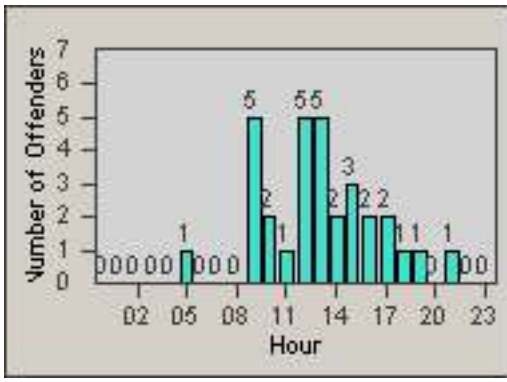

Redflex Redlight Offender Statistics

CONTRACT: Glendale
DATE FROM: 01-Oct-2011

LOCATION: GLE-GLBR-01 Glendale Ave and Broadway
DATE TO: 31-Oct-2011

LANE 1