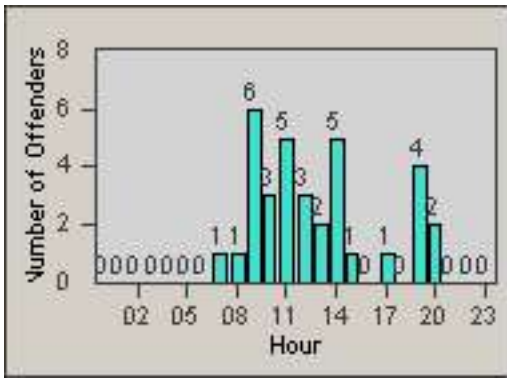

Redflex Redlight Offender Statistics

CONTRACT: Glendale
DATE FROM: 01-Oct-2011

LOCATION: GLE-GLBR-01 Glendale Ave and Broadway
DATE TO: 31-Oct-2011

LANE 1

LANE 2

LANE 3