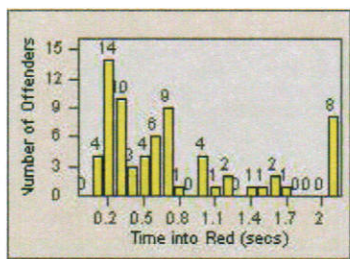

Redflex Redlight Offender Statistics

CONTRACT: Hawthorne
DATE FROM: 1/Jul/2006

LOCATION: HA-HAES-01 Hawthorne Blvd
DATE TO: 31/Jul/2006

LANE 4

LANE TOTAL