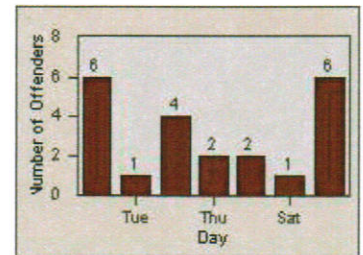

Redflex Redlight Offender Statistics

CONTRACT: Hawthorne
DATE FROM: 1/Jul/2006

LOCATION: HA-HAES-01 Hawthorne Blvd
DATE TO: 31/Jul/2006

LANE 1

LANE 2

LANE 3