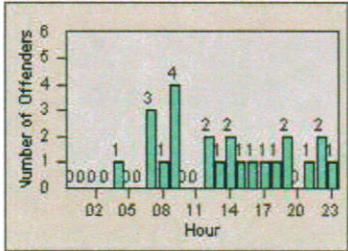

Redflex Redlight Offender Statistics

CONTRACT: Hawthorne
DATE FROM: 1/Jul/2006

LOCATION: HA-HAES-03 Hawthorne Blvd
DATE TO: 31/Jul/2006

LANE 4