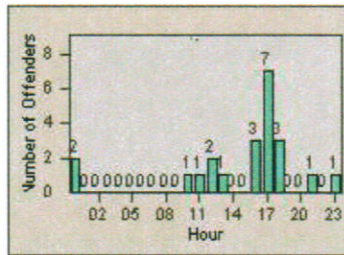

Redflex Redlight Offender Statistics

CONTRACT: Hawthorne
DATE FROM: 1/Jul/2006

LOCATION: HA-HAES-01 Hawthorne Blvd
DATE TO: 31/Jul/2006

LANE 1