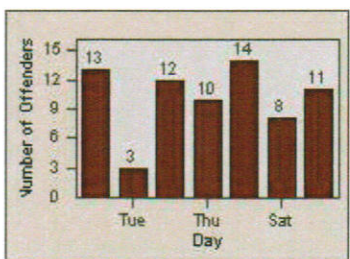

Redflex Redlight Offender Statistics

CONTRACT: Hawthorne
DATE FROM: 1/Jul/2006

LOCATION: HA-HAES-01 Hawthorne Blvd
DATE TO: 31/Jul/2006

LANE 4

LANE TOTAL