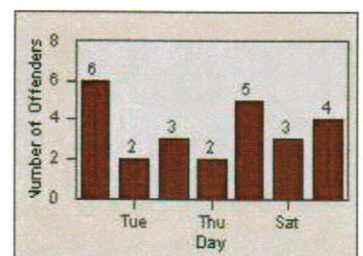

Redflex Redlight Offender Statistics

CONTRACT: Hawthorne
DATE FROM: 1/Jul/2006

LOCATION: HA-HAES-01 Hawthorne Blvd
DATE TO: 31/Jul/2006

LANE 1

LANE 2

LANE 3