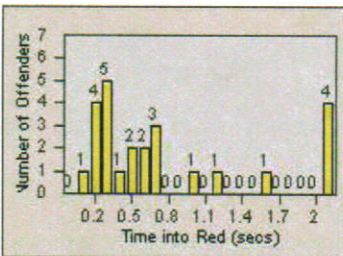

Redflex Redlight Offender Statistics

CONTRACT: Hawthorne
DATE FROM: 1/Jul/2006

LOCATION: HA-HAES-01 Hawthorne Blvd
DATE TO: 31/Jul/2006

LANE 1

LANE 2

LANE 3