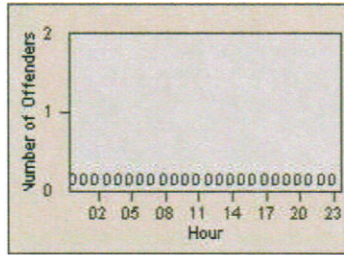

# Redflex Redlight Offender Statistics

CONTRACT: Hawthorne  
 DATE FROM: 1/Jul/2006

LOCATION: HA-IMFR-01 Intersection Imperial  
 DATE TO: 31/Jul/2006

LANE 4

LANE TOTAL