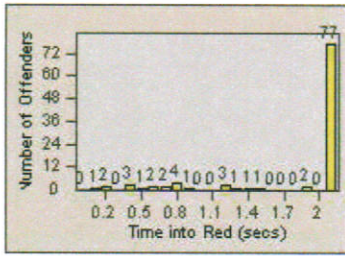

Redflex Redlight Offender Statistics

CONTRACT: Hawthorne
DATE FROM: 1/Jul/2006

LOCATION: HA-IMFR-01 Intersection Imperial
DATE TO: 31/Jul/2006

LANE 1

LANE 2

LANE 3