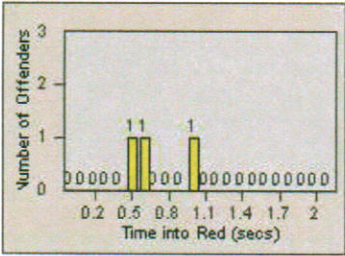

Redflex Redlight Offender Statistics

CONTRACT: Hawthorne
DATE FROM: 1/Jul/2006

LOCATION: HA-HAES-03 Hawthorne Blvd
DATE TO: 31/Jul/2006

LANE 1

LANE 2

LANE 3