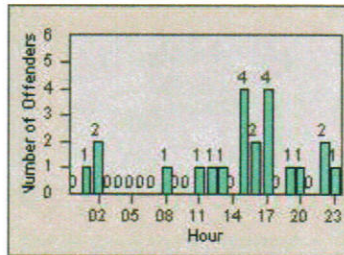

Redflex Redlight Offender Statistics

CONTRACT: Hawthorne
DATE FROM: 1/Jul/2006

LOCATION: HA-HAES-01 Hawthorne Blvd
DATE TO: 31/Jul/2006

LANE 1

LANE 2

LANE 3