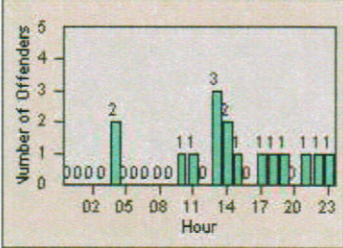

# Redflex Redlight Offender Statistics

CONTRACT: Hawthorne  
 DATE FROM: 1/Jul/2006

LOCATION: HA-HAIM-01 Intersection Hawthorne  
 DATE TO: 31/Jul/2006

LANE 1

LANE 2

LANE 3