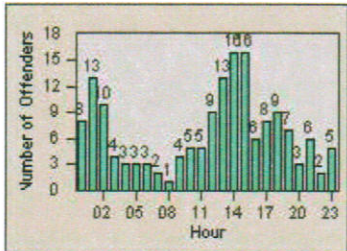

Redflex Redlight Offender Statistics

CONTRACT: Hawthorne
DATE FROM: 1/Jul/2006

LOCATION: HA-HAIM-01 Intersection Hawthorne
DATE TO: 31/Jul/2006

LANE 4

LANE TOTAL