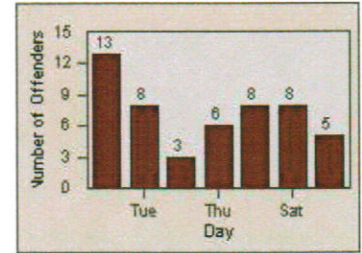

Redflex Redlight Offender Statistics

CONTRACT: Hawthorne
DATE FROM: 1/Jul/2006

LOCATION: HA-ROHI-01 Rosecrans
DATE TO: 31/Jul/2006

LANE 1