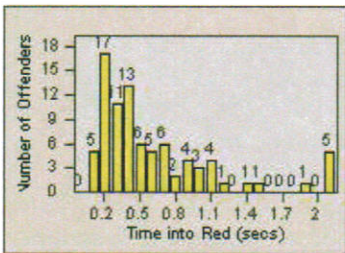

Redflex Redlight Offender Statistics

CONTRACT: Hawthorne
DATE FROM: 1/Jul/2006

LOCATION: HA-HAIM-03 Intersection Hawthorne
DATE TO: 31/Jul/2006

LANE 4

LANE TOTAL