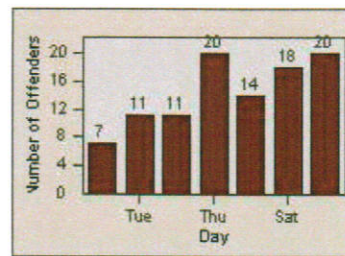

Redflex Redlight Offender Statistics

CONTRACT: Hawthorne
DATE FROM: 1/Jul/2006

LOCATION: HA-IMFR-01 Intersection Imperial
DATE TO: 31/Jul/2006

LANE 1

LANE 2

LANE 3