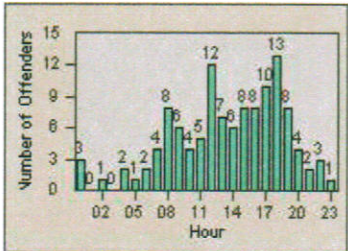

Redflex Redlight Offender Statistics

CONTRACT: Hawthorne
DATE FROM: 1/Jul/2006

LOCATION: HA-HAES-03 Hawthorne Blvd
DATE TO: 31/Jul/2006

LANE 4

LANE TOTAL