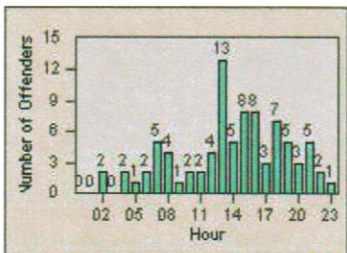

Redflex Redlight Offender Statistics

CONTRACT: Hawthorne
DATE FROM: 1/Jul/2006

LOCATION: HA-HAIM-03 Intersection Hawthorne
DATE TO: 31/Jul/2006

LANE 4

LANE TOTAL