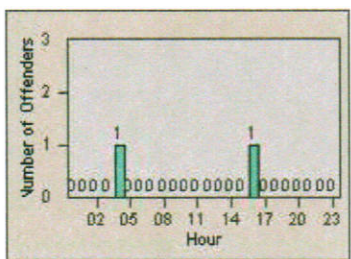

Redflex Redlight Offender Statistics

CONTRACT: Hawthorne
DATE FROM: 1/Jul/2006

LOCATION: HA-HAES-01 Hawthorne Blvd
DATE TO: 31/Jul/2006

LANE 4