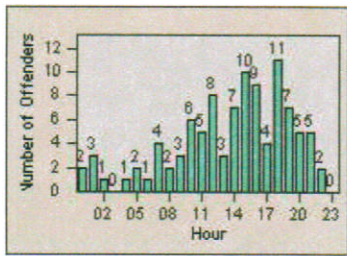

Redflex Redlight Offender Statistics

CONTRACT: Hawthorne
DATE FROM: 1/Jul/2006

LOCATION: HA-IMFR-01 Intersection Imperial
DATE TO: 31/Jul/2006

LANE 1

LANE 2

LANE 3