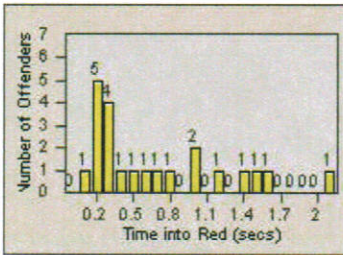

Redflex Redlight Offender Statistics

CONTRACT: Hawthorne
DATE FROM: 1/Jul/2006

LOCATION: HA-HAES-01 Hawthorne Blvd
DATE TO: 31/Jul/2006

LANE 1

LANE 2

LANE 3