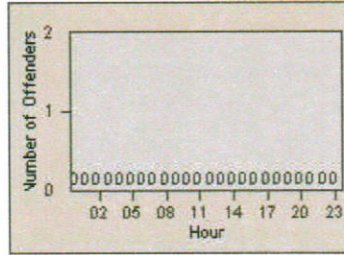

Redflex Redlight Offender Statistics

CONTRACT: Hawthorne
DATE FROM: 1/Jul/2006

LOCATION: HA-ROHI-01 Rosecrans
DATE TO: 31/Jul/2006

LANE 4