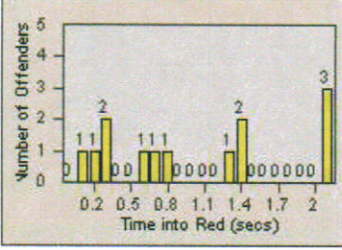

# Redflex Redlight Offender Statistics

CONTRACT: Hawthorne  
 DATE FROM: 1/Jul/2006

LOCATION: HA-HAIM-01 Intersection Hawthorne  
 DATE TO: 31/Jul/2006

LANE 1

LANE 2

LANE 3