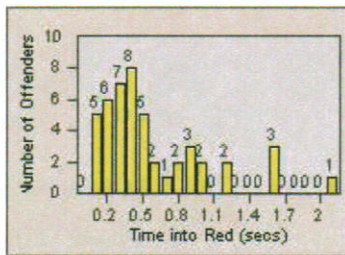

Redflex Redlight Offender Statistics

CONTRACT: Hawthorne
DATE FROM: 1/Jul/2006

LOCATION: HA-IMFR-01 Intersection Imperial
DATE TO: 31/Jul/2006

LANE 1

LANE 2

LANE 3