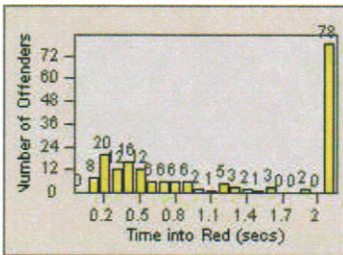

# Redflex Redlight Offender Statistics

CONTRACT: Hawthorne  
 DATE FROM: 1/Jul/2006

LOCATION: HA-IMFR-01 Intersection Imperial  
 DATE TO: 31/Jul/2006

LANE 4

LANE TOTAL