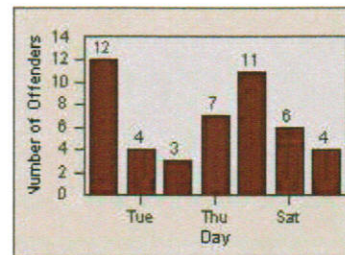

Redflex Redlight Offender Statistics

CONTRACT: Hawthorne
DATE FROM: 1/Jul/2006

LOCATION: HA-IMFR-01 Intersection Imperial
DATE TO: 31/Jul/2006

LANE 1

LANE 2

LANE 3