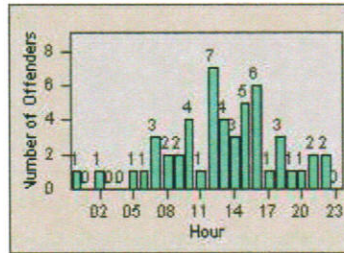

Redflex Redlight Offender Statistics

CONTRACT: Hawthorne
DATE FROM: 1/Jul/2006

LOCATION: HA-ROHI-01 Rosecrans
DATE TO: 31/Jul/2006

LANE 1