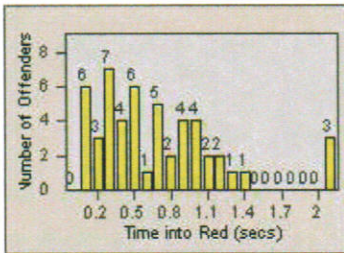

Redflex Redlight Offender Statistics

CONTRACT: Hawthorne
DATE FROM: 1/Jul/2006

LOCATION: HA-ROHI-01 Rosecrans
DATE TO: 31/Jul/2006

LANE 1