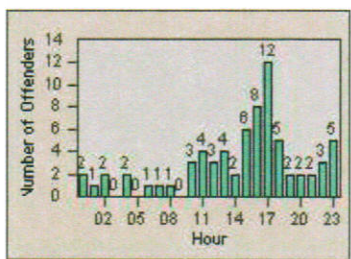

Redflex Redlight Offender Statistics

CONTRACT: Hawthorne
DATE FROM: 1/Jul/2006

LOCATION: HA-HAES-01 Hawthorne Blvd
DATE TO: 31/Jul/2006

LANE 4

LANE TOTAL