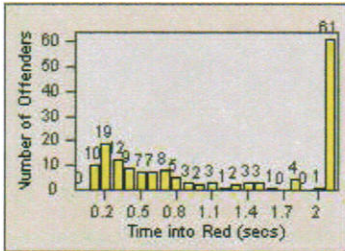

Redflex Redlight Offender Statistics

CONTRACT: Hawthorne
DATE FROM: 1/Jul/2006

LOCATION: HA-HAIM-01 Intersection Hawthorne
DATE TO: 31/Jul/2006

LANE 4

LANE TOTAL