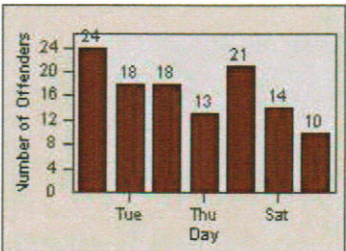

Redflex Redlight Offender Statistics

CONTRACT: Hawthorne
DATE FROM: 1/Jul/2006

LOCATION: HA-HAES-03 Hawthorne Blvd
DATE TO: 31/Jul/2006

LANE 4

LANE TOTAL