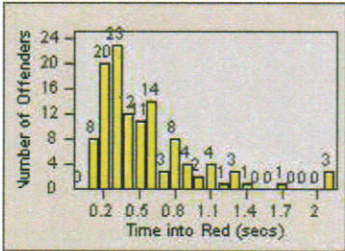

Redflex Redlight Offender Statistics

CONTRACT: Hawthorne
DATE FROM: 1/Jul/2006

LOCATION: HA-HAES-03 Hawthorne Blvd
DATE TO: 31/Jul/2006

LANE 4

LANE TOTAL