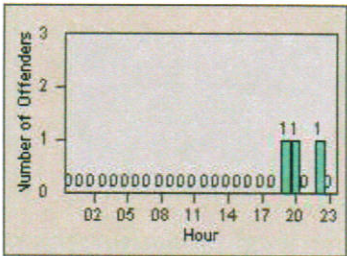

Redflex Redlight Offender Statistics

CONTRACT: Hawthorne
DATE FROM: 1/Jul/2006

LOCATION: HA-HAES-03 Hawthorne Blvd
DATE TO: 31/Jul/2006

LANE 1

LANE 2

LANE 3