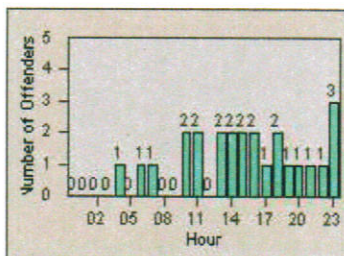

Redflex Redlight Offender Statistics

CONTRACT: Hawthorne
DATE FROM: 1/Jul/2006

LOCATION: HA-HAES-01 Hawthorne Blvd
DATE TO: 31/Jul/2006

LANE 1

LANE 2

LANE 3