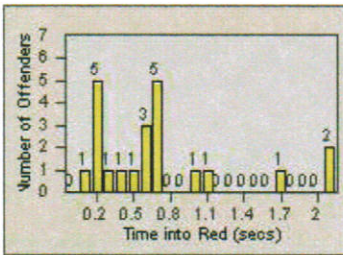

Redflex Redlight Offender Statistics

CONTRACT: Hawthorne
DATE FROM: 1/Jul/2006

LOCATION: HA-HAES-01 Hawthorne Blvd
DATE TO: 31/Jul/2006

LANE 1