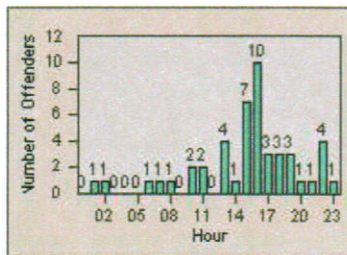

Redflex Redlight Offender Statistics

CONTRACT: Hawthorne
DATE FROM: 1/Jul/2006

LOCATION: HA-IMFR-01 Intersection Imperial
DATE TO: 31/Jul/2006

LANE 1

LANE 2

LANE 3