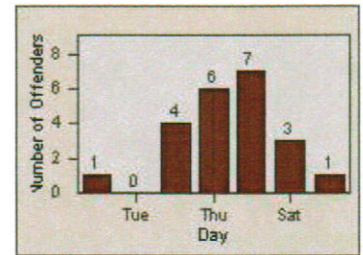

Redflex Redlight Offender Statistics

CONTRACT: Hawthorne
DATE FROM: 1/Jul/2006

LOCATION: HA-HAES-01 Hawthorne Blvd
DATE TO: 31/Jul/2006

LANE 1