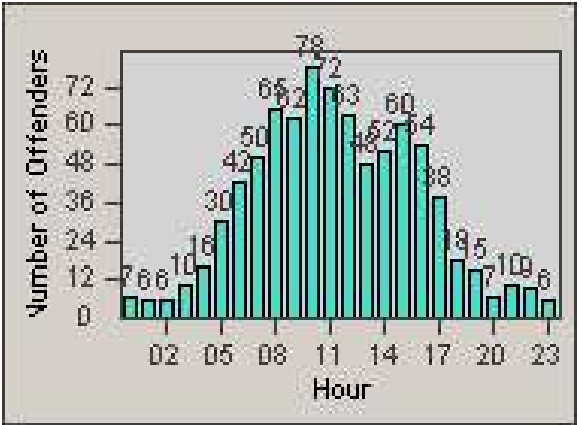

Redflex Redlight Offender Statistics

CONTRACT: Hayward
DATE FROM: 1/Apr/2010

LOCATION: HAY-INHU-01 Industrial Parkway and Huntwood Avenue
DATE TO: 30/Jun/2010

LANE 4