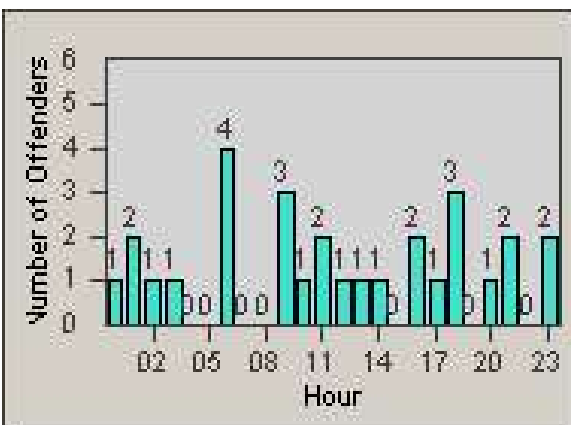

Redflex Redlight Offender Statistics

CONTRACT: Hayward
 DATE FROM: 1/Apr/2010

LOCATION: HAY-INHU-01 Industrial Parkway and Huntwood Avenue
 DATE TO: 30/Jun/2010

LANE 1

LANE 2

LANE 3

Redflex Redlight Offender Statistics

CONTRACT: Hayward
 DATE FROM: 1/Apr/2010

LOCATION: HAY-INHU-01 Industrial Parkway and Huntwood Avenue
 DATE TO: 30/Jun/2010

LANE 4

LANE 5

Redflex Redlight Offender Statistics

CONTRACT: Hayward
 DATE FROM: 1/Apr/2010