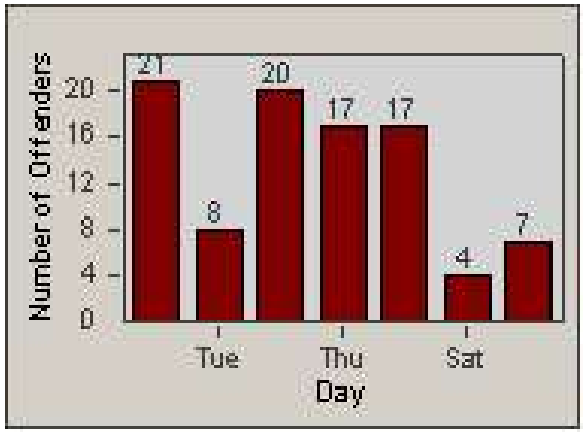

Redflex Redlight Offender Statistics

CONTRACT: Hayward
DATE FROM: 1/Apr/2010

LOCATION: HAY-INHU-01 Industrial Parkway and Huntwood Avenue
DATE TO: 30/Jun/2010

LANE 4