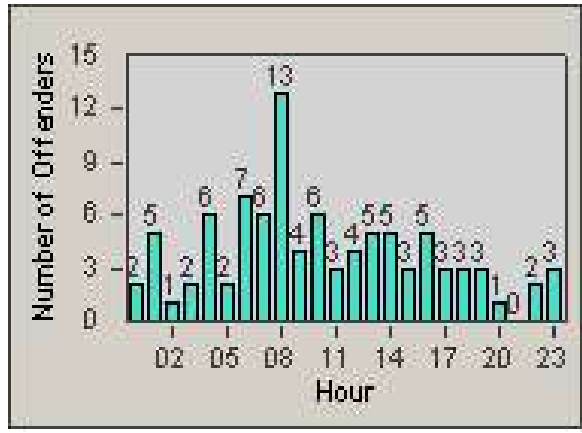

Redflex Redlight Offender Statistics

CONTRACT: Hayward
 DATE FROM: 1/Apr/2010

LOCATION: HAY-INHU-01 Industrial Parkway and Huntwood Avenue
 DATE TO: 30/Jun/2010

LANE 1

LANE 2

LANE 3

Redflex Redlight Offender Statistics

CONTRACT: Hayward
 DATE FROM: 1/Apr/2010

LOCATION: HAY-INHU-01 Industrial Parkway and Huntwood Avenue
 DATE TO: 30/Jun/2010

LANE 4

LANE 5

Redflex Redlight Offender Statistics

CONTRACT: Hayward
 DATE FROM: 1/Apr/2010