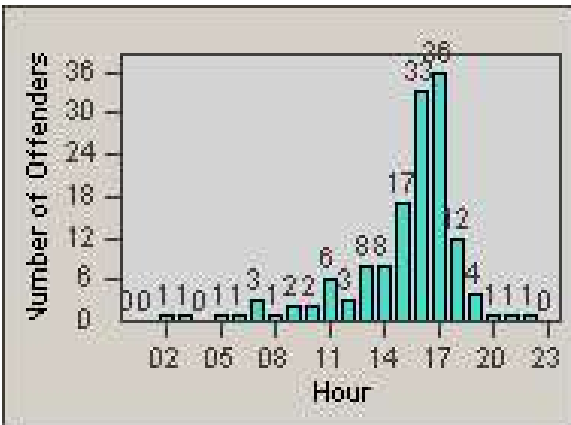

Redflex Redlight Offender Statistics

CONTRACT: Hayward
 DATE FROM: 1/Apr/2010

LOCATION: HAY-INHU-01 Industrial Parkway and Huntwood Avenue
 DATE TO: 30/Jun/2010

LANE 1

LANE 2

LANE 3

Redflex Redlight Offender Statistics

CONTRACT: Hayward
 DATE FROM: 1/Apr/2010

LOCATION: HAY-INHU-01 Industrial Parkway and Huntwood Avenue
 DATE TO: 30/Jun/2010

LANE 4

LANE 5

Redflex Redlight Offender Statistics

CONTRACT: Hayward
 DATE FROM: 1/Apr/2010