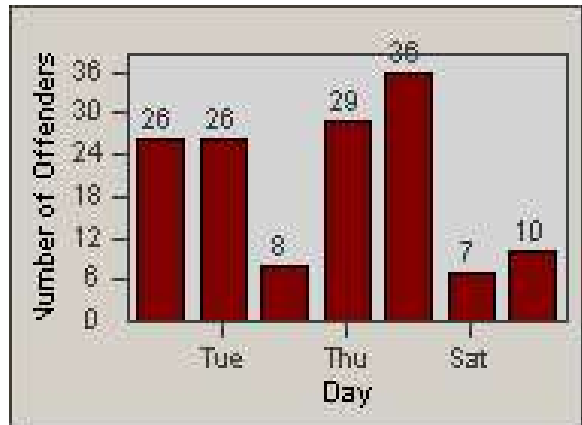

Redflex Redlight Offender Statistics

CONTRACT: Hayward
 DATE FROM: 1/Apr/2010

LOCATION: HAY-INHU-01 Industrial Parkway and Huntwood Avenue
 DATE TO: 30/Jun/2010

LANE 1

LANE 2

LANE 3

Redflex Redlight Offender Statistics