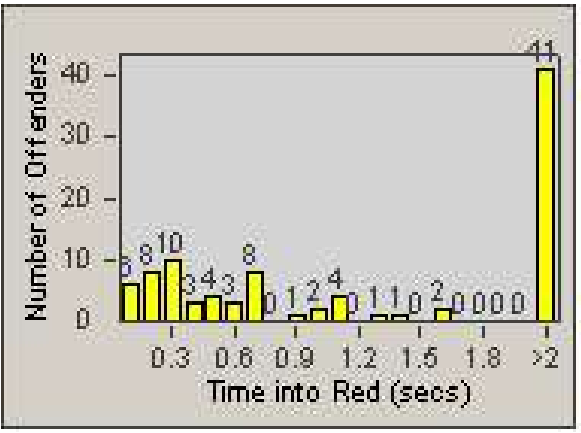

Redflex Redlight Offender Statistics

CONTRACT: Hayward
DATE FROM: 1/Apr/2010

LOCATION: HAY-INHU-01 Industrial Parkway and Huntwood Avenue
DATE TO: 30/Jun/2010

LANE 4