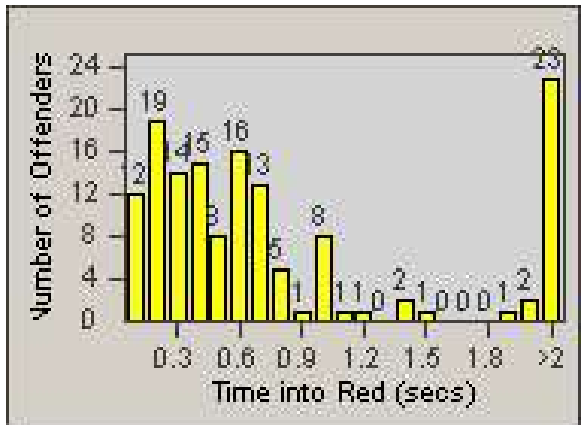

Redflex Redlight Offender Statistics

CONTRACT: Hayward
 DATE FROM: 1/Apr/2010

LOCATION: HAY-INHU-01 Industrial Parkway and Huntwood Avenue
 DATE TO: 30/Jun/2010

LANE 1

LANE 2

LANE 3

Redflex Redlight Offender Statistics