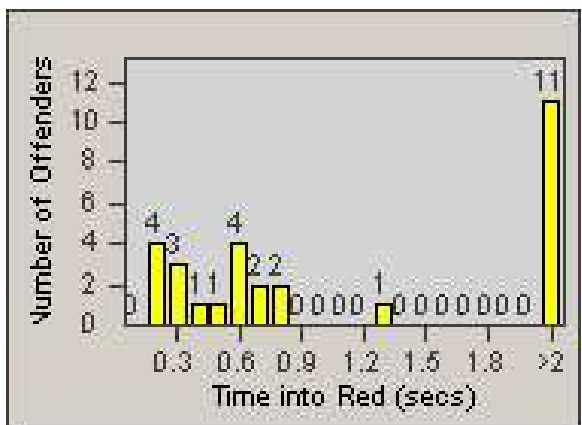

Redflex Redlight Offender Statistics

CONTRACT: Hayward
 DATE FROM: 1/Apr/2010

LOCATION: HAY-INHU-01 Industrial Parkway and Huntwood Avenue
 DATE TO: 30/Jun/2010

LANE 1

LANE 2

LANE 3

Redflex Redlight Offender Statistics