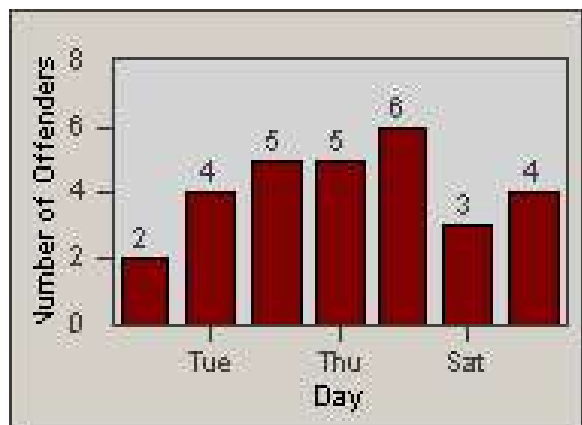

Redflex Redlight Offender Statistics

CONTRACT: Hayward
 DATE FROM: 1/Apr/2010

LOCATION: HAY-INHU-01 Industrial Parkway and Huntwood Avenue
 DATE TO: 30/Jun/2010

LANE 1

LANE 2

LANE 3

Redflex Redlight Offender Statistics