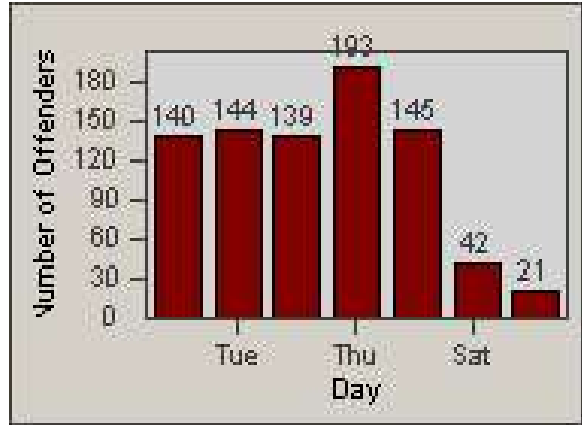

Redflex Redlight Offender Statistics

CONTRACT: Hayward
DATE FROM: 1/Apr/2010

LOCATION: HAY-INHU-01 Industrial Parkway and Huntwood Avenue
DATE TO: 30/Jun/2010

LANE 4