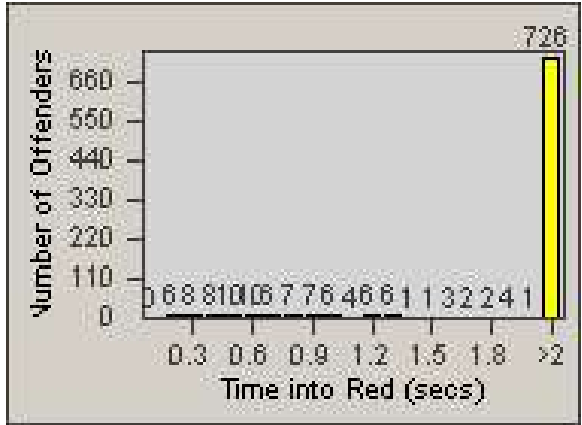

Redflex Redlight Offender Statistics

CONTRACT: Hayward
DATE FROM: 1/Apr/2010

LOCATION: HAY-INHU-01 Industrial Parkway and Huntwood Avenue
DATE TO: 30/Jun/2010

LANE 4