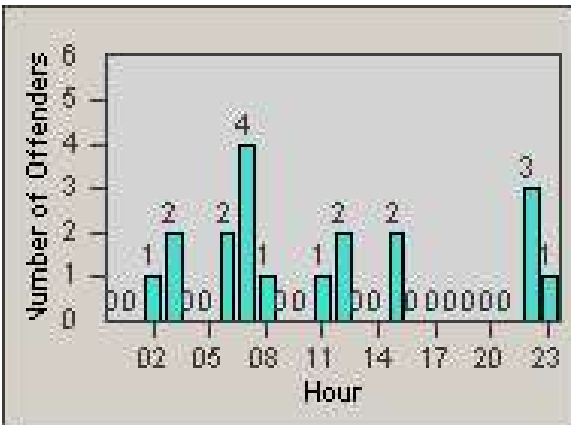

# Redflex Redlight Offender Statistics

CONTRACT: Hayward  
 DATE FROM: 1/Apr/2010

LOCATION: HAY-MIIN-01 Mission Blvd and Industrial Pkwy  
 DATE TO: 30/Jun/2010

LANE 1

LANE 2

LANE 3

# Redflex Redlight Offender Statistics

CONTRACT: Hayward  
 DATE FROM: 1/Apr/2010

LOCATION: HAY-MIIN-01 Mission Blvd and Industrial Pkwy  
 DATE TO: 30/Jun/2010

LANE 4

LANE 5