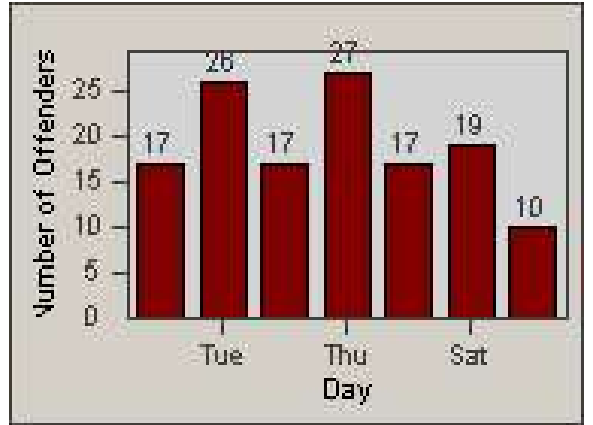

# Redflex Redlight Offender Statistics

CONTRACT: Hayward  
 DATE FROM: 1/Apr/2010

LOCATION: HAY-MIIN-01 Mission Blvd and Industrial Pkwy  
 DATE TO: 30/Jun/2010

LANE 4

LANE 5