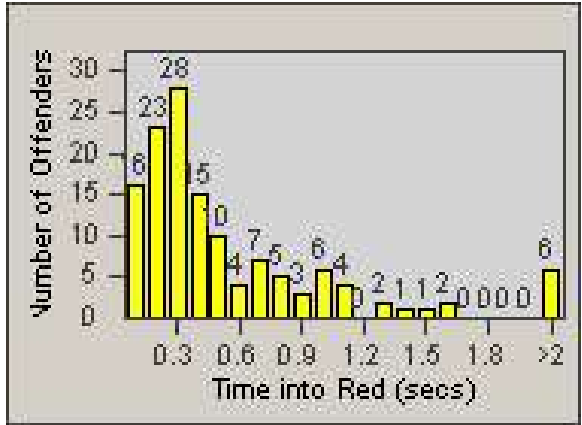

# Redflex Redlight Offender Statistics

CONTRACT: Hayward  
 DATE FROM: 1/Apr/2010

LOCATION: HAY-MIIN-01 Mission Blvd and Industrial Pkwy  
 DATE TO: 30/Jun/2010

LANE 4

LANE 5

# Redflex Redlight Offender Statistics

CONTRACT: Hayward  
 DATE FROM: 1/Apr/2010

LOCATION: HAY-MIIN-01 Mission Blvd and Industrial Pkwy  
 DATE TO: 30/Jun/2010