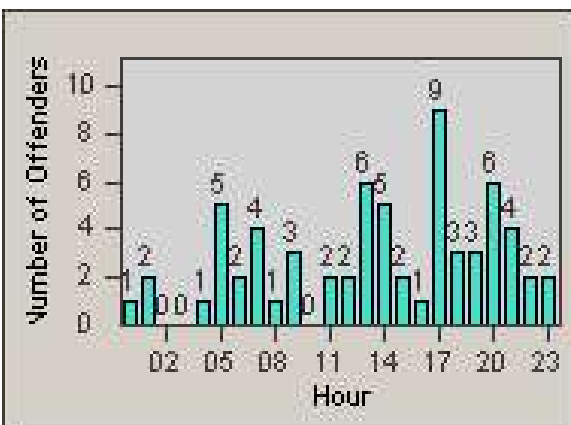

# Redflex Redlight Offender Statistics

CONTRACT: Hayward  
 DATE FROM: 1/Apr/2010

LOCATION: HAY-MIIN-01 Mission Blvd and Industrial Pkwy  
 DATE TO: 30/Jun/2010

LANE 1

LANE 2

LANE 3

# Redflex Redlight Offender Statistics

CONTRACT: Hayward  
 DATE FROM: 1/Apr/2010

LOCATION: HAY-MIIN-01 Mission Blvd and Industrial Pkwy  
 DATE TO: 30/Jun/2010

LANE 4

LANE 5