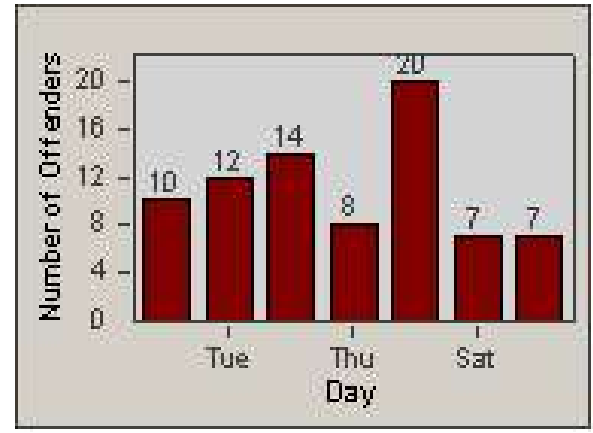

# Redflex Redlight Offender Statistics

CONTRACT: Hayward  
 DATE FROM: 1/Apr/2010

LOCATION: HAY-MIIN-01 Mission Blvd and Industrial Pkwy  
 DATE TO: 30/Jun/2010

LANE 1

LANE 2

LANE 3

# Redflex Redlight Offender Statistics

CONTRACT: Hayward  
 DATE FROM: 1/Apr/2010

LOCATION: HAY-MIIN-01 Mission Blvd and Industrial Pkwy  
 DATE TO: 30/Jun/2010

LANE 4

LANE 5