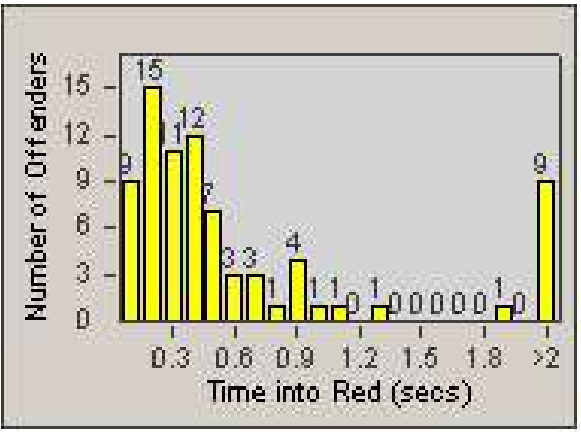

# Redflex Redlight Offender Statistics

CONTRACT: Hayward  
 DATE FROM: 1/Apr/2010

LOCATION: HAY-MIIN-01 Mission Blvd and Industrial Pkwy  
 DATE TO: 30/Jun/2010

LANE 1

LANE 2

LANE 3

# Redflex Redlight Offender Statistics

CONTRACT: Hayward  
 DATE FROM: 1/Apr/2010

LOCATION: HAY-MIIN-01 Mission Blvd and Industrial Pkwy  
 DATE TO: 30/Jun/2010

LANE 4

LANE 5