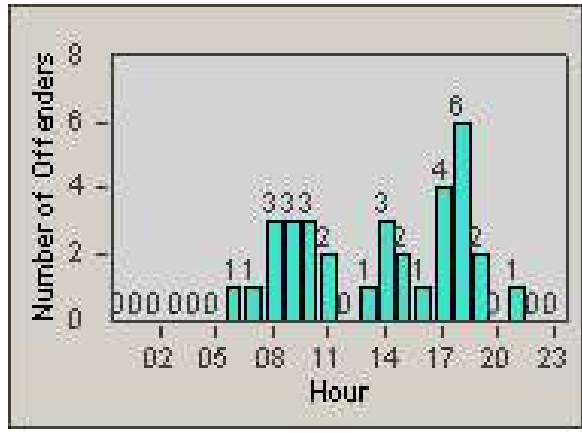

# Redflex Redlight Offender Statistics

CONTRACT: Hayward  
 DATE FROM: 1/Apr/2010

LOCATION: HAY-MIIN-01 Mission Blvd and Industrial Pkwy  
 DATE TO: 30/Jun/2010

LANE 4

LANE 5

# Redflex Redlight Offender Statistics

CONTRACT: Hayward  
 DATE FROM: 1/Apr/2010

LOCATION: HAY-MIIN-01 Mission Blvd and Industrial Pkwy  
 DATE TO: 30/Jun/2010