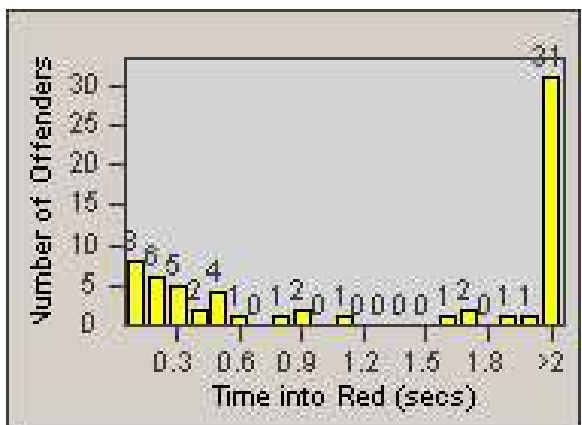

# Redflex Redlight Offender Statistics

CONTRACT: Hayward  
 DATE FROM: 1/Apr/2010

LOCATION: HAY-MIIN-01 Mission Blvd and Industrial Pkwy  
 DATE TO: 30/Jun/2010

LANE 1

LANE 2

LANE 3

# Redflex Redlight Offender Statistics

CONTRACT: Hayward  
 DATE FROM: 1/Apr/2010

LOCATION: HAY-MIIN-01 Mission Blvd and Industrial Pkwy  
 DATE TO: 30/Jun/2010

LANE 4

LANE 5