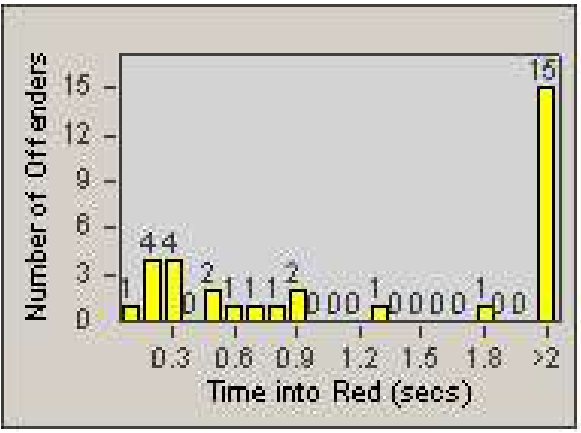

# Redflex Redlight Offender Statistics

CONTRACT: Hayward  
 DATE FROM: 1/Apr/2010

LOCATION: HAY-MIIN-01 Mission Blvd and Industrial Pkwy  
 DATE TO: 30/Jun/2010

LANE 4

LANE 5

# Redflex Redlight Offender Statistics

CONTRACT: Hayward  
 DATE FROM: 1/Apr/2010

LOCATION: HAY-MIIN-01 Mission Blvd and Industrial Pkwy  
 DATE TO: 30/Jun/2010