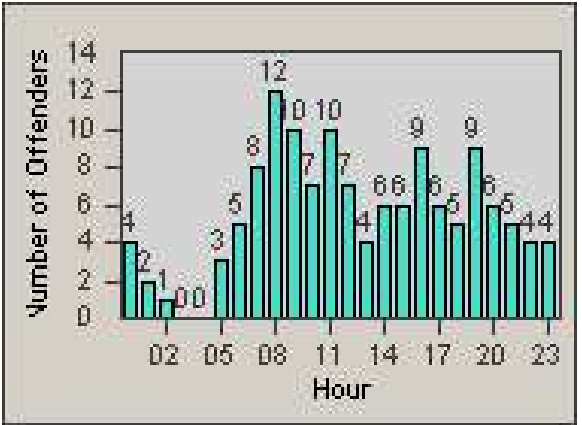

# Redflex Redlight Offender Statistics

CONTRACT: Hayward  
 DATE FROM: 1/Apr/2010

LOCATION: HAY-MIIN-01 Mission Blvd and Industrial Pkwy  
 DATE TO: 30/Jun/2010

LANE 4

LANE 5

# Redflex Redlight Offender Statistics

CONTRACT: Hayward  
 DATE FROM: 1/Apr/2010

LOCATION: HAY-MIIN-01 Mission Blvd and Industrial Pkwy  
 DATE TO: 30/Jun/2010