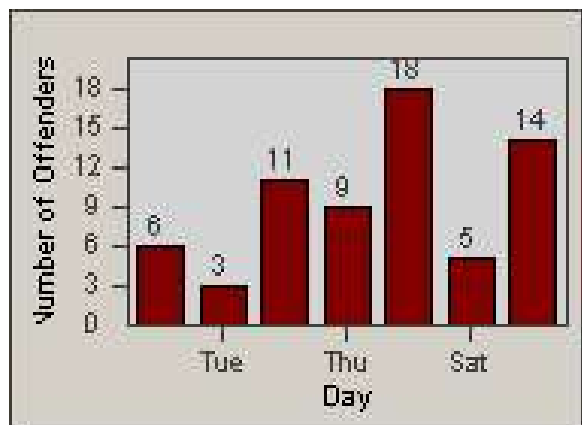

# Redflex Redlight Offender Statistics

CONTRACT: Hayward  
 DATE FROM: 1/Apr/2010

LOCATION: HAY-MIIN-01 Mission Blvd and Industrial Pkwy  
 DATE TO: 30/Jun/2010

LANE 1

LANE 2

LANE 3

# Redflex Redlight Offender Statistics

CONTRACT: Hayward  
 DATE FROM: 1/Apr/2010

LOCATION: HAY-MIIN-01 Mission Blvd and Industrial Pkwy  
 DATE TO: 30/Jun/2010

LANE 4

LANE 5