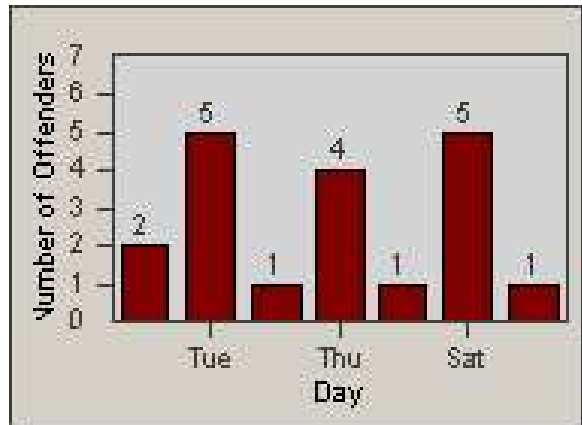

# Redflex Redlight Offender Statistics

CONTRACT: Hayward  
 DATE FROM: 1/Apr/2010

LOCATION: HAY-MIIN-01 Mission Blvd and Industrial Pkwy  
 DATE TO: 30/Jun/2010

LANE 1

LANE 2

LANE 3

# Redflex Redlight Offender Statistics

CONTRACT: Hayward  
 DATE FROM: 1/Apr/2010

LOCATION: HAY-MIIN-01 Mission Blvd and Industrial Pkwy  
 DATE TO: 30/Jun/2010

LANE 4

LANE 5