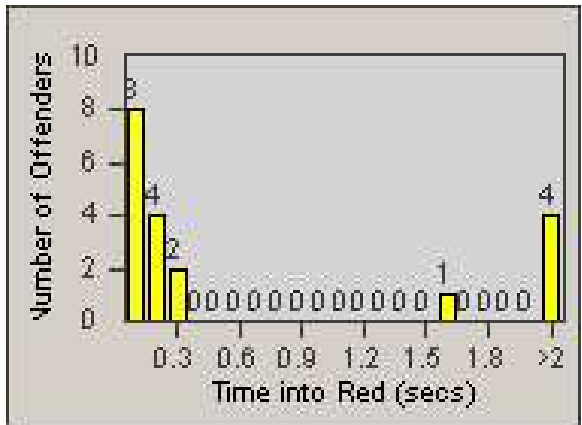

# Redflex Redlight Offender Statistics

CONTRACT: Hayward  
 DATE FROM: 1/Apr/2010

LOCATION: HAY-MIIN-01 Mission Blvd and Industrial Pkwy  
 DATE TO: 30/Jun/2010

LANE 1

LANE 2

LANE 3

# Redflex Redlight Offender Statistics

CONTRACT: Hayward  
 DATE FROM: 1/Apr/2010

LOCATION: HAY-MIIN-01 Mission Blvd and Industrial Pkwy  
 DATE TO: 30/Jun/2010

LANE 4

LANE 5