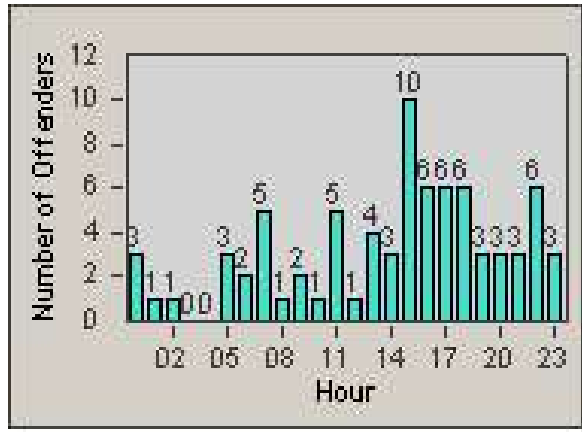

# Redflex Redlight Offender Statistics

CONTRACT: Hayward  
 DATE FROM: 1/Apr/2010

LOCATION: HAY-MIIN-01 Mission Blvd and Industrial Pkwy  
 DATE TO: 30/Jun/2010

LANE 1

LANE 2

LANE 3

# Redflex Redlight Offender Statistics

CONTRACT: Hayward  
 DATE FROM: 1/Apr/2010

LOCATION: HAY-MIIN-01 Mission Blvd and Industrial Pkwy  
 DATE TO: 30/Jun/2010

LANE 4

LANE 5