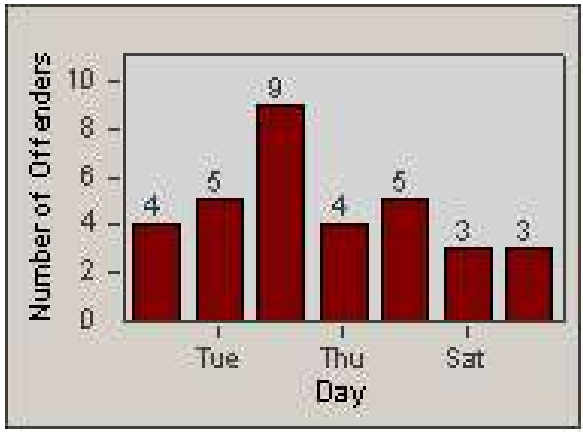

# Redflex Redlight Offender Statistics

CONTRACT: Hayward  
 DATE FROM: 1/Apr/2010

LOCATION: HAY-MIIN-01 Mission Blvd and Industrial Pkwy  
 DATE TO: 30/Jun/2010

LANE 4

LANE 5

# Redflex Redlight Offender Statistics

CONTRACT: Hayward  
 DATE FROM: 1/Apr/2010

LOCATION: HAY-MIIN-01 Mission Blvd and Industrial Pkwy  
 DATE TO: 30/Jun/2010