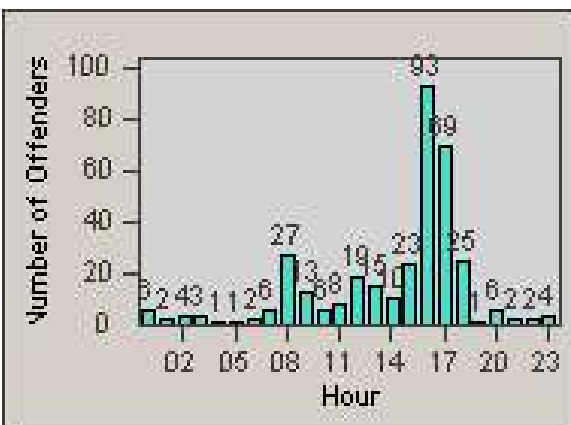

Redflex Redlight Offender Statistics

CONTRACT: Hayward
 DATE FROM: 1/Apr/2010

LOCATION: HAY-WIHE-03 Winton Avenue and Hesperian Blvd
 DATE TO: 30/Jun/2010

LANE 1

LANE 2

LANE 3

Redflex Redlight Offender Statistics