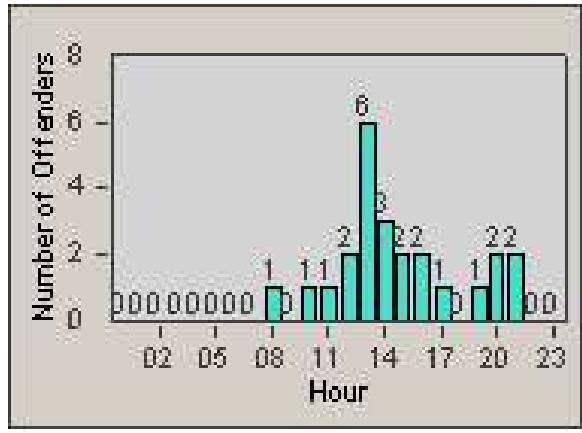

Redflex Redlight Offender Statistics

CONTRACT: Hayward
DATE FROM: 1/Apr/2010

LOCATION: HAY-WIHE-03 Winton Avenue and Hesperian Blvd
DATE TO: 30/Jun/2010

LANE 4