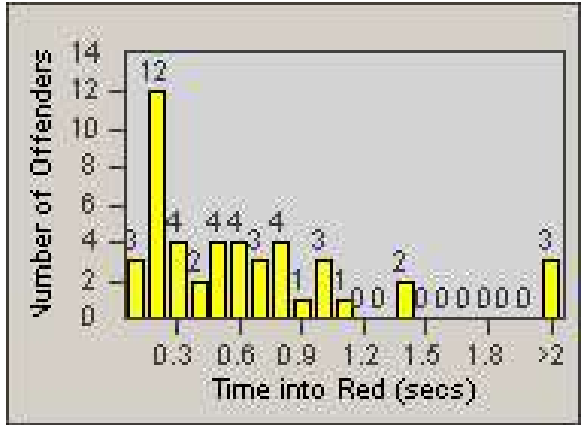

Redflex Redlight Offender Statistics

CONTRACT: Hayward
DATE FROM: 1/Apr/2010

LOCATION: HAY-WIHE-03 Winton Avenue and Hesperian Blvd
DATE TO: 30/Jun/2010

LANE 4

LANE 5