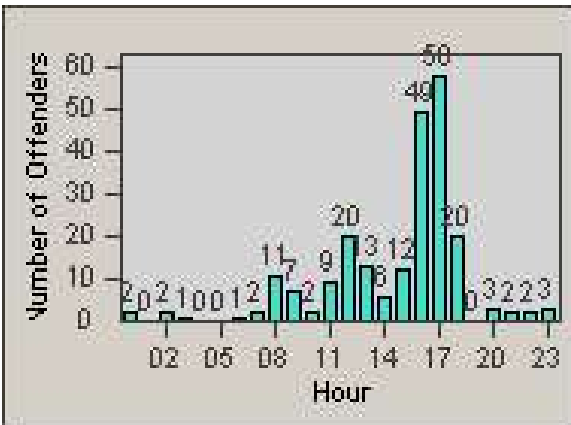

Redflex Redlight Offender Statistics

CONTRACT: Hayward
 DATE FROM: 1/Apr/2010

LOCATION: HAY-WIHE-03 Winton Avenue and Hesperian Blvd
 DATE TO: 30/Jun/2010

LANE 1

LANE 2

LANE 3

Redflex Redlight Offender Statistics