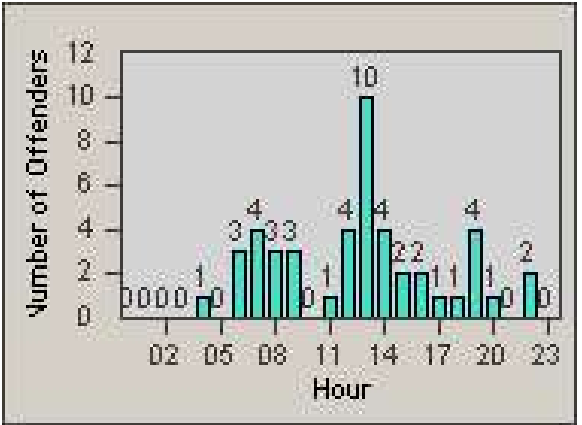

Redflex Redlight Offender Statistics

CONTRACT: Hayward
DATE FROM: 1/Apr/2010

LOCATION: HAY-WIHE-03 Winton Avenue and Hesperian Blvd
DATE TO: 30/Jun/2010

LANE 4

LANE 5