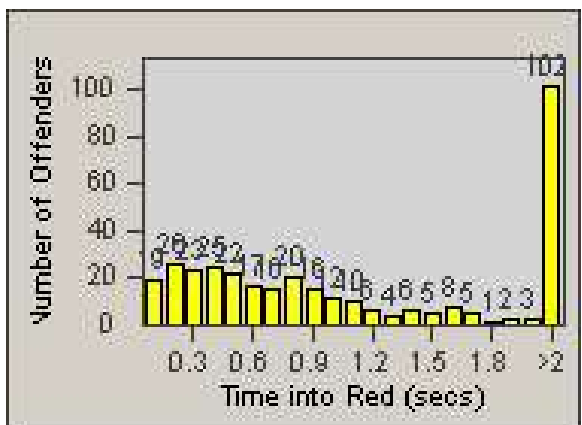

Redflex Redlight Offender Statistics

CONTRACT: Hayward
 DATE FROM: 1/Apr/2010

LOCATION: HAY-WIHE-03 Winton Avenue and Hesperian Blvd
 DATE TO: 30/Jun/2010

LANE 1

LANE 2

LANE 3

Redflex Redlight Offender Statistics