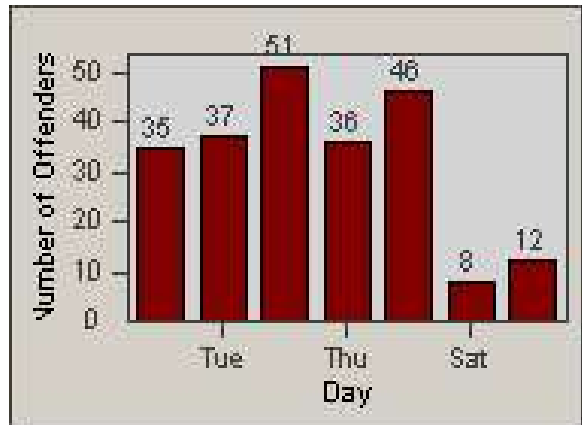

Redflex Redlight Offender Statistics

CONTRACT: Hayward
 DATE FROM: 1/Apr/2010

LOCATION: HAY-WIHE-03 Winton Avenue and Hesperian Blvd
 DATE TO: 30/Jun/2010

LANE 1

LANE 2

LANE 3

Redflex Redlight Offender Statistics