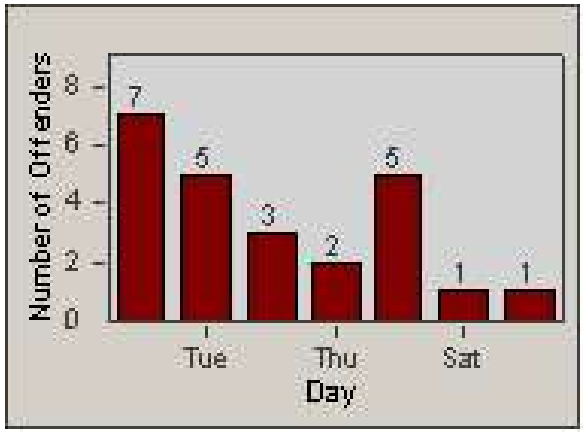

Redflex Redlight Offender Statistics

CONTRACT: Hayward
DATE FROM: 1/Apr/2010

LOCATION: HAY-WIHE-03 Winton Avenue and Hesperian Blvd
DATE TO: 30/Jun/2010

LANE 4