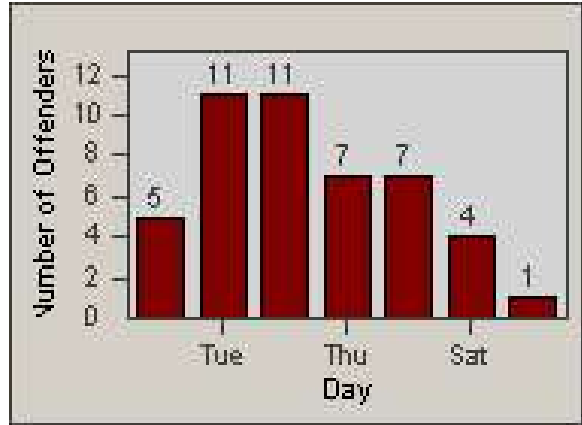

Redflex Redlight Offender Statistics

CONTRACT: Hayward
DATE FROM: 1/Apr/2010

LOCATION: HAY-WIHE-03 Winton Avenue and Hesperian Blvd
DATE TO: 30/Jun/2010

LANE 4

LANE 5