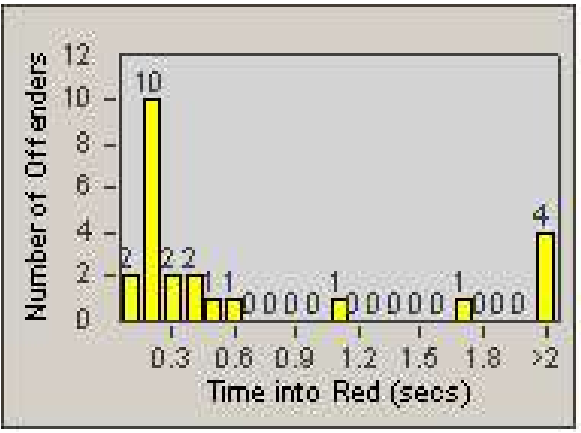

Redflex Redlight Offender Statistics

CONTRACT: Hayward
DATE FROM: 1/Apr/2010

LOCATION: HAY-WIHE-03 Winton Avenue and Hesperian Blvd
DATE TO: 30/Jun/2010

LANE 4