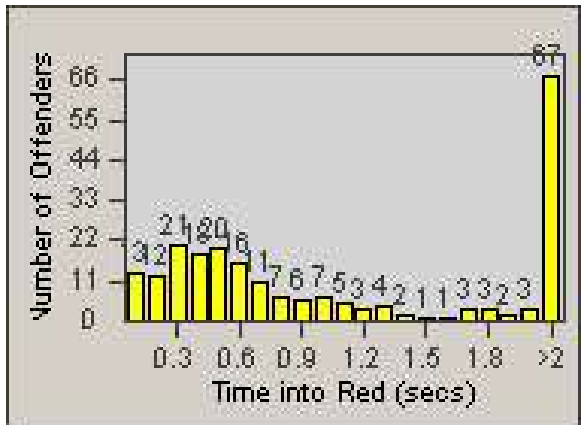

Redflex Redlight Offender Statistics

CONTRACT: Hayward
 DATE FROM: 1/Apr/2010

LOCATION: HAY-WIHE-03 Winton Avenue and Hesperian Blvd
 DATE TO: 30/Jun/2010

LANE 1

LANE 2

LANE 3

Redflex Redlight Offender Statistics