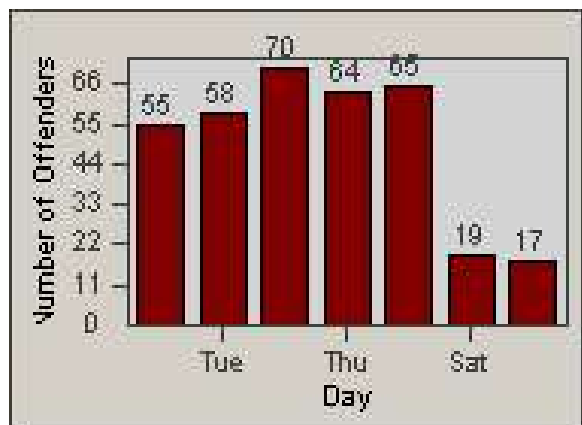

Redflex Redlight Offender Statistics

CONTRACT: Hayward
 DATE FROM: 1/Apr/2010

LOCATION: HAY-WIHE-03 Winton Avenue and Hesperian Blvd
 DATE TO: 30/Jun/2010

LANE 1

LANE 2

LANE 3

Redflex Redlight Offender Statistics