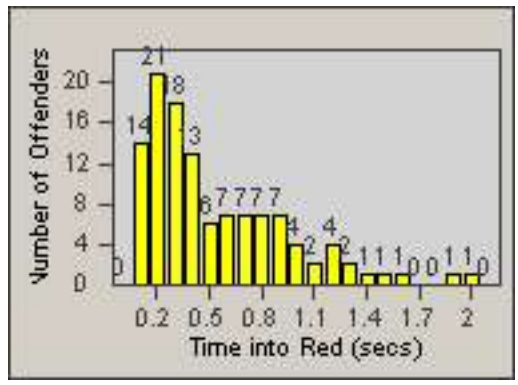

Redflex Redlight Offender Statistics

CONTRACT: Highland
 DATE FROM: 01-Jul-2012

LOCATION: HIG-HIVI-01 Highland Avenue and Victoria Avenue
 DATE TO: 31-Jul-2012

LANE 1

LANE 2

LANE 3

Redflex Redlight Offender Statistics

CONTRACT: Highland
 DATE FROM: 01-Jul-2012

LOCATION: HIG-HIVI-01 Highland Avenue and Victoria Avenue
 DATE TO: 31-Jul-2012

LANE 4

LANE TOTAL

Redflex Redlight Offender Statistics

CONTRACT: Highland **LOCATION:** HIG-HIVI-01 Highland Avenue and Victoria Avenue
DATE FROM: 01-Jul-2012 **DATE TO:** 31-Jul-2012