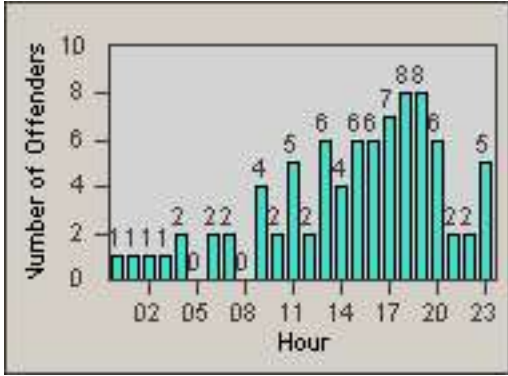

Redflex Redlight Offender Statistics

CONTRACT: Highland
 DATE FROM: 01-Jul-2012

LOCATION: HIG-HIVI-01 Highland Avenue and Victoria Avenue
 DATE TO: 31-Jul-2012

LANE 1

LANE 2

LANE 3

Redflex Redlight Offender Statistics

CONTRACT: Highland
 DATE FROM: 01-Jul-2012

LOCATION: HIG-HIVI-01 Highland Avenue and Victoria Avenue
 DATE TO: 31-Jul-2012

LANE 4

LANE TOTAL

Redflex Redlight Offender Statistics

CONTRACT: Highland **LOCATION:** HIG-HIVI-01 Highland Avenue and Victoria Avenue
DATE FROM: 01-Jul-2012 **DATE TO:** 31-Jul-2012