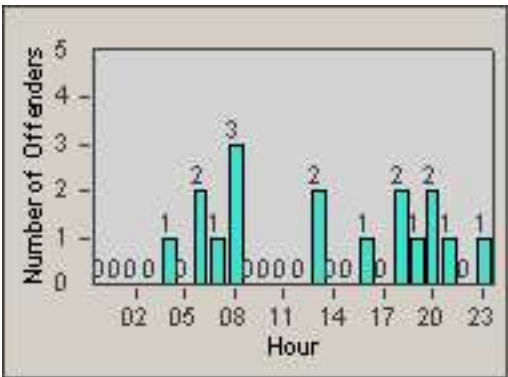

Redflex Redlight Offender Statistics

CONTRACT: Highland
 DATE FROM: 01-Jul-2012

LOCATION: HIG-HIVI-01 Highland Avenue and Victoria Avenue
 DATE TO: 31-Jul-2012

LANE 1

LANE 2

LANE 3

Redflex Redlight Offender Statistics

CONTRACT: Highland
 DATE FROM: 01-Jul-2012

LOCATION: HIG-HIVI-01 Highland Avenue and Victoria Avenue
 DATE TO: 31-Jul-2012

LANE 4

LANE TOTAL

Redflex Redlight Offender Statistics

CONTRACT: Highland **LOCATION:** HIG-HIVI-01 Highland Avenue and Victoria Avenue
DATE FROM: 01-Jul-2012 **DATE TO:** 31-Jul-2012