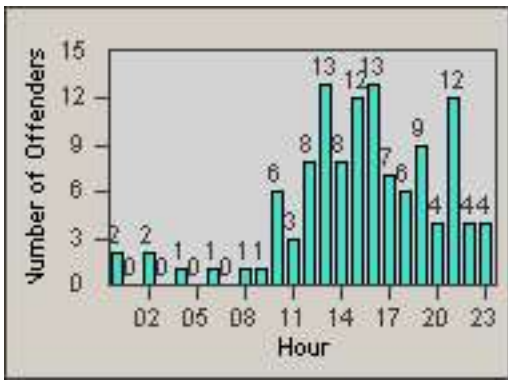

Redflex Redlight Offender Statistics

CONTRACT: Highland
 DATE FROM: 01-Jul-2012

LOCATION: HIG-HIVI-01 Highland Avenue and Victoria Avenue
 DATE TO: 31-Jul-2012

LANE 1

LANE 2

LANE 3

Redflex Redlight Offender Statistics

CONTRACT: Highland
 DATE FROM: 01-Jul-2012

LOCATION: HIG-HIVI-01 Highland Avenue and Victoria Avenue
 DATE TO: 31-Jul-2012

LANE 4

LANE TOTAL

Redflex Redlight Offender Statistics

CONTRACT: Highland **LOCATION:** HIG-HIVI-01 Highland Avenue and Victoria Avenue
DATE FROM: 01-Jul-2012 **DATE TO:** 31-Jul-2012