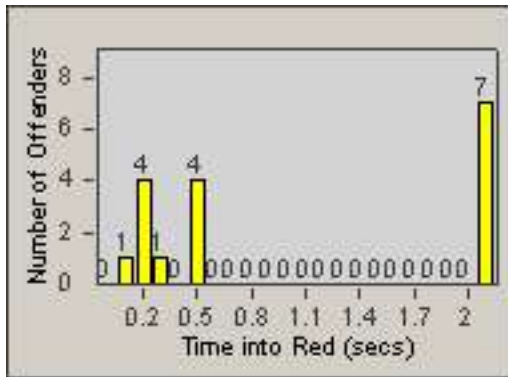

Redflex Redlight Offender Statistics

CONTRACT: Highland
 DATE FROM: 01-Jul-2012

LOCATION: HIG-HIVI-01 Highland Avenue and Victoria Avenue
 DATE TO: 31-Jul-2012

LANE 1

LANE 2

LANE 3

Redflex Redlight Offender Statistics

CONTRACT: Highland
 DATE FROM: 01-Jul-2012

LOCATION: HIG-HIVI-01 Highland Avenue and Victoria Avenue
 DATE TO: 31-Jul-2012

LANE 4

LANE TOTAL

Redflex Redlight Offender Statistics

CONTRACT: Highland **LOCATION:** HIG-HIVI-01 Highland Avenue and Victoria Avenue
DATE FROM: 01-Jul-2012 **DATE TO:** 31-Jul-2012