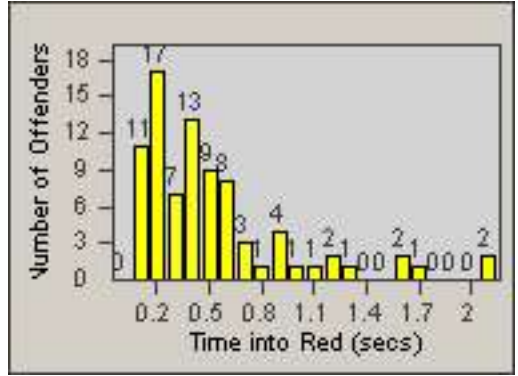

Redflex Redlight Offender Statistics

CONTRACT: Highland
 DATE FROM: 01-Jul-2012

LOCATION: HIG-HIVI-01 Highland Avenue and Victoria Avenue
 DATE TO: 31-Jul-2012

LANE 1

LANE 2

LANE 3

Redflex Redlight Offender Statistics

CONTRACT: Highland
 DATE FROM: 01-Jul-2012

LOCATION: HIG-HIVI-01 Highland Avenue and Victoria Avenue
 DATE TO: 31-Jul-2012

LANE 4

LANE TOTAL

Redflex Redlight Offender Statistics

CONTRACT: Highland **LOCATION:** HIG-HIVI-01 Highland Avenue and Victoria Avenue
DATE FROM: 01-Jul-2012 **DATE TO:** 31-Jul-2012