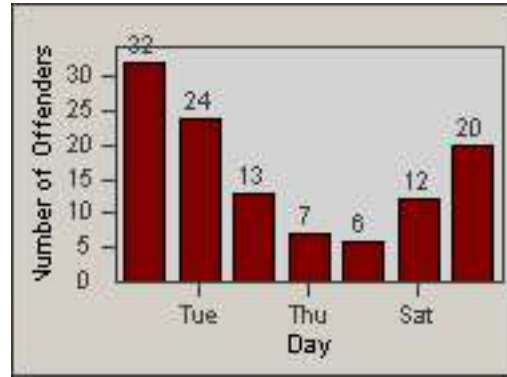

Redflex Redlight Offender Statistics

CONTRACT: Highland
 DATE FROM: 01-Jul-2012

LOCATION: HIG-HIVI-01 Highland Avenue and Victoria Avenue
 DATE TO: 31-Jul-2012

LANE 1

LANE 2

LANE 3

Redflex Redlight Offender Statistics

CONTRACT: Highland
 DATE FROM: 01-Jul-2012

LOCATION: HIG-HIVI-01 Highland Avenue and Victoria Avenue
 DATE TO: 31-Jul-2012

LANE 4

LANE TOTAL

Redflex Redlight Offender Statistics

CONTRACT: Highland **LOCATION:** HIG-HIVI-01 Highland Avenue and Victoria Avenue
DATE FROM: 01-Jul-2012 **DATE TO:** 31-Jul-2012