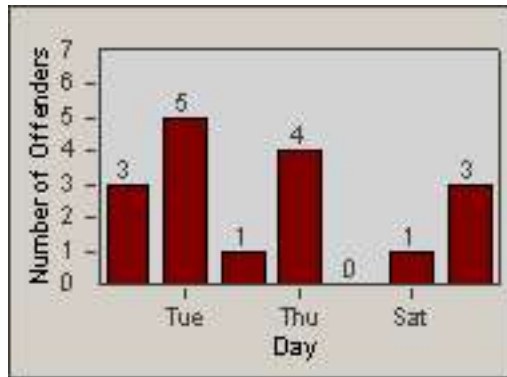

Redflex Redlight Offender Statistics

CONTRACT: Highland
 DATE FROM: 01-Jul-2012

LOCATION: HIG-HIVI-01 Highland Avenue and Victoria Avenue
 DATE TO: 31-Jul-2012

LANE 1

LANE 2

LANE 3

Redflex Redlight Offender Statistics

CONTRACT: Highland
 DATE FROM: 01-Jul-2012

LOCATION: HIG-HIVI-01 Highland Avenue and Victoria Avenue
 DATE TO: 31-Jul-2012

LANE 4

LANE TOTAL

Redflex Redlight Offender Statistics

CONTRACT: Highland **LOCATION:** HIG-HIVI-01 Highland Avenue and Victoria Avenue
DATE FROM: 01-Jul-2012 **DATE TO:** 31-Jul-2012