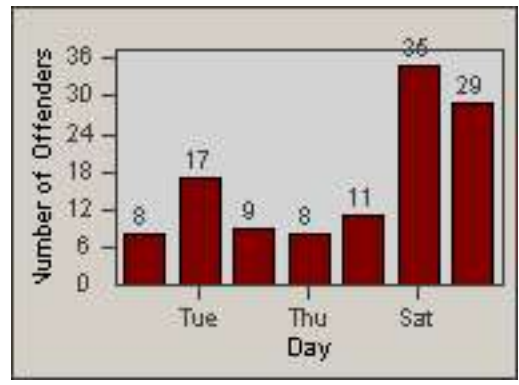

Redflex Redlight Offender Statistics

CONTRACT: Highland
 DATE FROM: 01-Jul-2012

LOCATION: HIG-HIVI-01 Highland Avenue and Victoria Avenue
 DATE TO: 31-Jul-2012

LANE 1

LANE 2

LANE 3

Redflex Redlight Offender Statistics

CONTRACT: Highland
 DATE FROM: 01-Jul-2012

LOCATION: HIG-HIVI-01 Highland Avenue and Victoria Avenue
 DATE TO: 31-Jul-2012

LANE 4

LANE TOTAL

Redflex Redlight Offender Statistics

CONTRACT: Highland **LOCATION:** HIG-HIVI-01 Highland Avenue and Victoria Avenue
DATE FROM: 01-Jul-2012 **DATE TO:** 31-Jul-2012