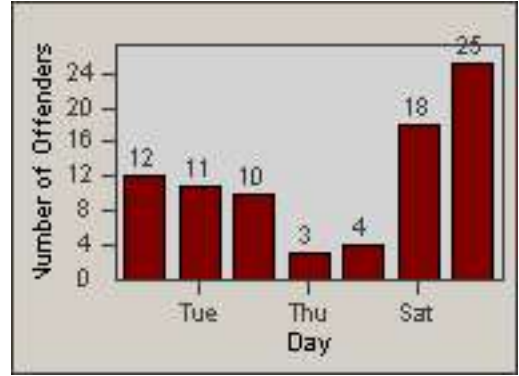

Redflex Redlight Offender Statistics

CONTRACT: Highland
 DATE FROM: 01-Jul-2012

LOCATION: HIG-HIVI-01 Highland Avenue and Victoria Avenue
 DATE TO: 31-Jul-2012

LANE 1

LANE 2

LANE 3

Redflex Redlight Offender Statistics

CONTRACT: Highland
 DATE FROM: 01-Jul-2012

LOCATION: HIG-HIVI-01 Highland Avenue and Victoria Avenue
 DATE TO: 31-Jul-2012

LANE 4

LANE TOTAL

Redflex Redlight Offender Statistics

CONTRACT: Highland **LOCATION:** HIG-HIVI-01 Highland Avenue and Victoria Avenue
DATE FROM: 01-Jul-2012 **DATE TO:** 31-Jul-2012