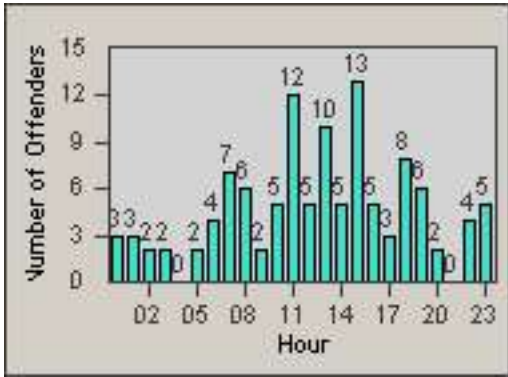

Redflex Redlight Offender Statistics

CONTRACT: Highland
 DATE FROM: 01-Jul-2012

LOCATION: HIG-HIVI-01 Highland Avenue and Victoria Avenue
 DATE TO: 31-Jul-2012

LANE 1

LANE 2

LANE 3

Redflex Redlight Offender Statistics

CONTRACT: Highland
 DATE FROM: 01-Jul-2012

LOCATION: HIG-HIVI-01 Highland Avenue and Victoria Avenue
 DATE TO: 31-Jul-2012

LANE 4

LANE TOTAL

Redflex Redlight Offender Statistics

CONTRACT: Highland **LOCATION:** HIG-HIVI-01 Highland Avenue and Victoria Avenue
DATE FROM: 01-Jul-2012 **DATE TO:** 31-Jul-2012