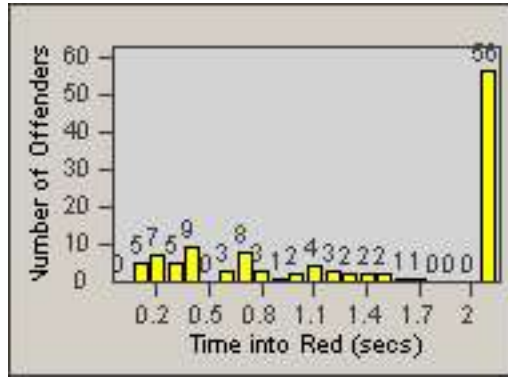

Redflex Redlight Offender Statistics

CONTRACT: Highland
 DATE FROM: 01-Jul-2012

LOCATION: HIG-HIVI-01 Highland Avenue and Victoria Avenue
 DATE TO: 31-Jul-2012

LANE 1

LANE 2

LANE 3

Redflex Redlight Offender Statistics

CONTRACT: Highland
 DATE FROM: 01-Jul-2012

LOCATION: HIG-HIVI-01 Highland Avenue and Victoria Avenue
 DATE TO: 31-Jul-2012

LANE 4

LANE TOTAL

Redflex Redlight Offender Statistics

CONTRACT: Highland **LOCATION:** HIG-HIVI-01 Highland Avenue and Victoria Avenue
DATE FROM: 01-Jul-2012 **DATE TO:** 31-Jul-2012