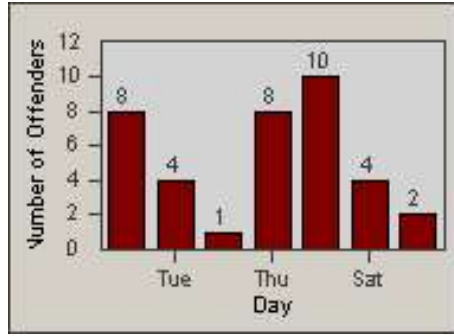

Redflex Redlight Offender Statistics

CONTRACT: Loma Linda
 DATE FROM: 1/Dec/2006

LOCATION: LOM-REMO-01 Redlands Blvd
 DATE TO: 31/Dec/2006

LANE 1

LANE 2

LANE 3

Redflex Redlight Offender Statistics

CONTRACT: Loma Linda
 DATE FROM: 1/Dec/2006