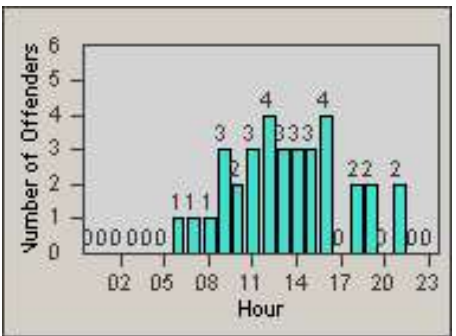

Redflex Redlight Offender Statistics

CONTRACT: Loma Linda
 DATE FROM: 1/Dec/2006

LOCATION: LOM-REMO-01 Redlands Blvd
 DATE TO: 31/Dec/2006

LANE 1

LANE 2

LANE 3

Redflex Redlight Offender Statistics

CONTRACT: Loma Linda
 DATE FROM: 1/Dec/2006

LOCATION: LOM-REMO-01 Redlands Blvd
 DATE TO: 31/Dec/2006

LANE 4

LANE TOTAL

Redflex Redlight Offender Statistics

CONTRACT: Loma Linda
 DATE FROM: 1/Dec/2006

LOCATION: LOM-REMO-01 Redlands Blvd
 DATE TO: 31/Dec/2006