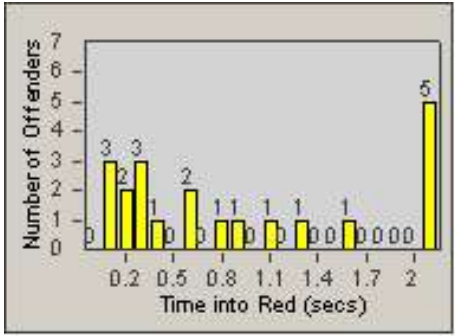

Redflex Redlight Offender Statistics

CONTRACT: Loma Linda
 DATE FROM: 1/Dec/2006

LOCATION: LOM-REMO-01 Redlands Blvd
 DATE TO: 31/Dec/2006

LANE 1

LANE 2

LANE 3

Redflex Redlight Offender Statistics

CONTRACT: Loma Linda
 DATE FROM: 1/Dec/2006

LOCATION: LOM-REMO-01 Redlands Blvd
 DATE TO: 31/Dec/2006

LANE 4

LANE TOTAL

Redflex Redlight Offender Statistics

CONTRACT: Loma Linda
 DATE FROM: 1/Dec/2006

LOCATION: LOM-REMO-01 Redlands Blvd
 DATE TO: 31/Dec/2006