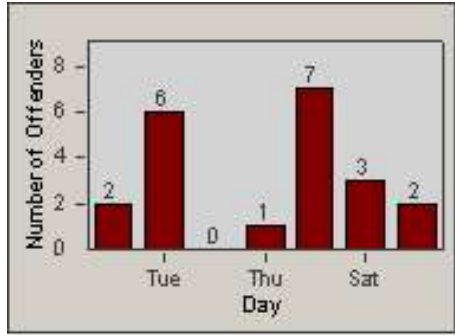

Redflex Redlight Offender Statistics

CONTRACT: Loma Linda
DATE FROM: 1/Dec/2006

LOCATION: LOM-REMO-01 Redlands Blvd
DATE TO: 31/Dec/2006