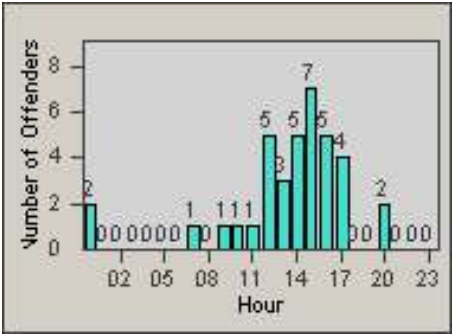

Redflex Redlight Offender Statistics

CONTRACT: Loma Linda
 DATE FROM: 1/Dec/2006

LOCATION: LOM-REMO-01 Redlands Blvd
 DATE TO: 31/Dec/2006

LANE 1

LANE 2

LANE 3

Redflex Redlight Offender Statistics

CONTRACT: Loma Linda
 DATE FROM: 1/Dec/2006

LOCATION: LOM-REMO-01 Redlands Blvd
 DATE TO: 31/Dec/2006

LANE 4

LANE TOTAL

Redflex Redlight Offender Statistics

CONTRACT: Loma Linda
 DATE FROM: 1/Dec/2006

LOCATION: LOM-REMO-01 Redlands Blvd
 DATE TO: 31/Dec/2006