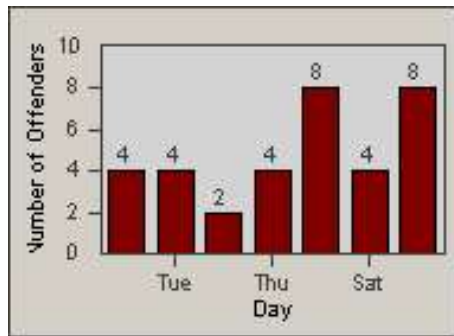

Redflex Redlight Offender Statistics

CONTRACT: Loma Linda
 DATE FROM: 1/Dec/2006

LOCATION: LOM-REMO-01 Redlands Blvd
 DATE TO: 31/Dec/2006

LANE 1

LANE 2

LANE 3

Redflex Redlight Offender Statistics

CONTRACT: Loma Linda
 DATE FROM: 1/Dec/2006