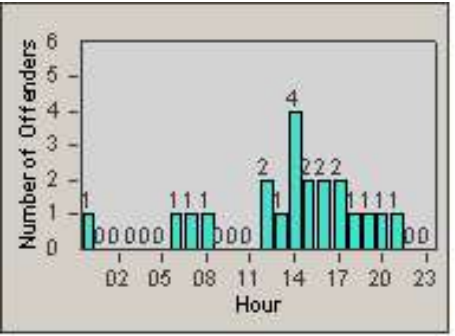

Redflex Redlight Offender Statistics

CONTRACT: Loma Linda
 DATE FROM: 1/Dec/2006

LOCATION: LOM-REMO-01 Redlands Blvd
 DATE TO: 31/Dec/2006

LANE 1

LANE 2

LANE 3

Redflex Redlight Offender Statistics

CONTRACT: Loma Linda
 DATE FROM: 1/Dec/2006

LOCATION: LOM-REMO-01 Redlands Blvd
 DATE TO: 31/Dec/2006

LANE 4

LANE TOTAL

Redflex Redlight Offender Statistics

CONTRACT: Loma Linda
 DATE FROM: 1/Dec/2006

LOCATION: LOM-REMO-01 Redlands Blvd
 DATE TO: 31/Dec/2006