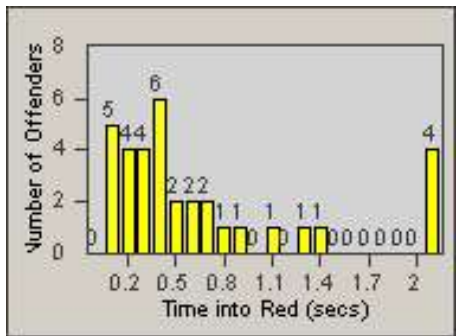

Redflex Redlight Offender Statistics

CONTRACT: Loma Linda
 DATE FROM: 1/Dec/2006

LOCATION: LOM-REMO-01 Redlands Blvd
 DATE TO: 31/Dec/2006

LANE 1

LANE 2

LANE 3

Redflex Redlight Offender Statistics

CONTRACT: Loma Linda
 DATE FROM: 1/Dec/2006

LOCATION: LOM-REMO-01 Redlands Blvd
 DATE TO: 31/Dec/2006

LANE 4

LANE TOTAL

Redflex Redlight Offender Statistics

CONTRACT: Loma Linda
 DATE FROM: 1/Dec/2006

LOCATION: LOM-REMO-01 Redlands Blvd
 DATE TO: 31/Dec/2006