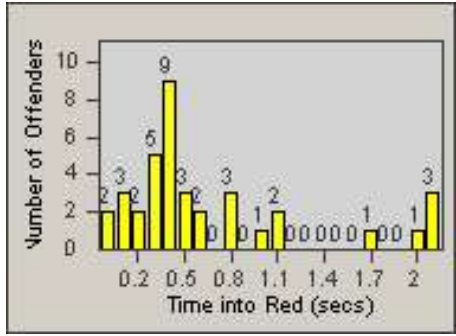

Redflex Redlight Offender Statistics

CONTRACT: Loma Linda
 DATE FROM: 1/Dec/2006

LOCATION: LOM-REMO-01 Redlands Blvd
 DATE TO: 31/Dec/2006

LANE 1

LANE 2

LANE 3

Redflex Redlight Offender Statistics

CONTRACT: Loma Linda
 DATE FROM: 1/Dec/2006

LOCATION: LOM-REMO-01 Redlands Blvd
 DATE TO: 31/Dec/2006

LANE 4

LANE TOTAL

Redflex Redlight Offender Statistics

CONTRACT: Loma Linda
 DATE FROM: 1/Dec/2006

LOCATION: LOM-REMO-01 Redlands Blvd
 DATE TO: 31/Dec/2006