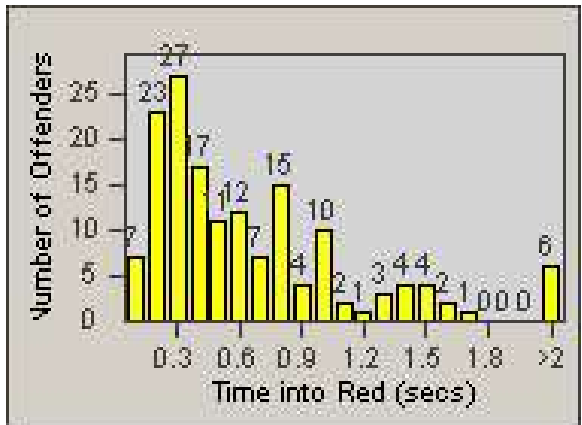

Redflex Redlight Offender Statistics

CONTRACT: Loma Linda
 DATE FROM: 1/Mar/2006

LOCATION: LOM-REAN-01 Redlands Blvd
 DATE TO: 31/Mar/2006

LANE 1

LANE 2

LANE 3

Redflex Redlight Offender Statistics

CONTRACT: Loma Linda
 DATE FROM: 1/Mar/2006

LOCATION: LOM-REAN-01 Redlands Blvd
 DATE TO: 31/Mar/2006

LANE 4

LANE TOTAL

Redflex Redlight Offender Statistics

CONTRACT: Loma Linda
 DATE FROM: 1/Mar/2006

LOCATION: LOM-REAN-01 Redlands Blvd
 DATE TO: 31/Mar/2006