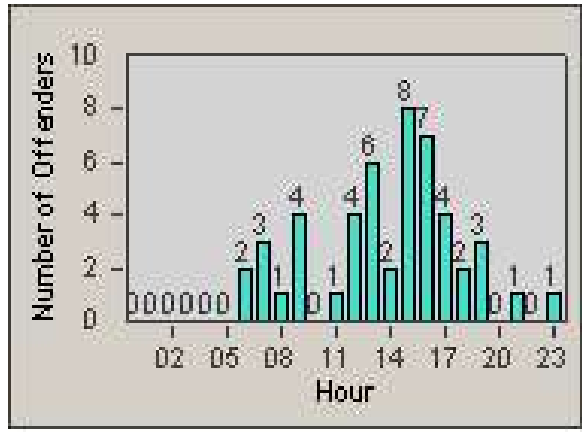

Redflex Redlight Offender Statistics

CONTRACT: Loma Linda
 DATE FROM: 1/Mar/2006

LOCATION: LOM-REAN-01 Redlands Blvd
 DATE TO: 31/Mar/2006

LANE 1

LANE 2

LANE 3

Redflex Redlight Offender Statistics

CONTRACT: Loma Linda
 DATE FROM: 1/Mar/2006

LOCATION: LOM-REAN-01 Redlands Blvd
 DATE TO: 31/Mar/2006

LANE 4

LANE TOTAL

Redflex Redlight Offender Statistics

CONTRACT: Loma Linda
 DATE FROM: 1/Mar/2006

LOCATION: LOM-REAN-01 Redlands Blvd
 DATE TO: 31/Mar/2006