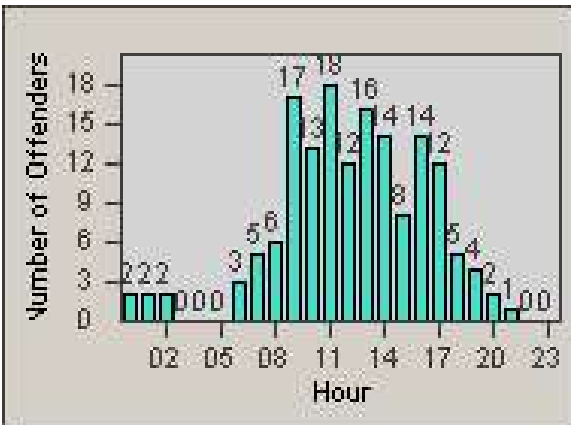

Redflex Redlight Offender Statistics

CONTRACT: Loma Linda
 DATE FROM: 1/Mar/2006

LOCATION: LOM-REAN-01 Redlands Blvd
 DATE TO: 31/Mar/2006

LANE 1

LANE 2

LANE 3

Redflex Redlight Offender Statistics

CONTRACT: Loma Linda
 DATE FROM: 1/Mar/2006

LOCATION: LOM-REAN-01 Redlands Blvd
 DATE TO: 31/Mar/2006

LANE 4

LANE TOTAL

Redflex Redlight Offender Statistics

CONTRACT: Loma Linda
 DATE FROM: 1/Mar/2006

LOCATION: LOM-REAN-01 Redlands Blvd
 DATE TO: 31/Mar/2006