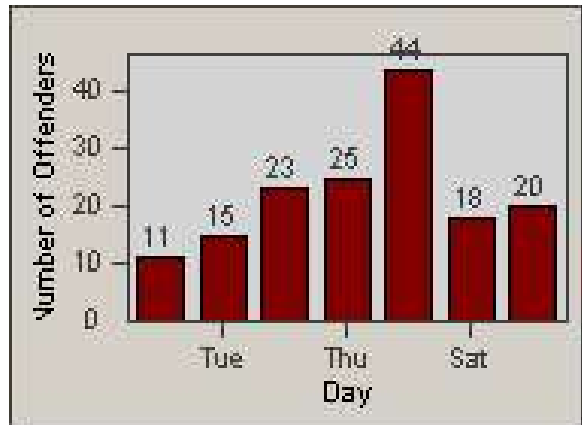

Redflex Redlight Offender Statistics

CONTRACT: Loma Linda
 DATE FROM: 1/Mar/2006

LOCATION: LOM-REAN-01 Redlands Blvd
 DATE TO: 31/Mar/2006

LANE 1

LANE 2

LANE 3

Redflex Redlight Offender Statistics

CONTRACT: Loma Linda
 DATE FROM: 1/Mar/2006