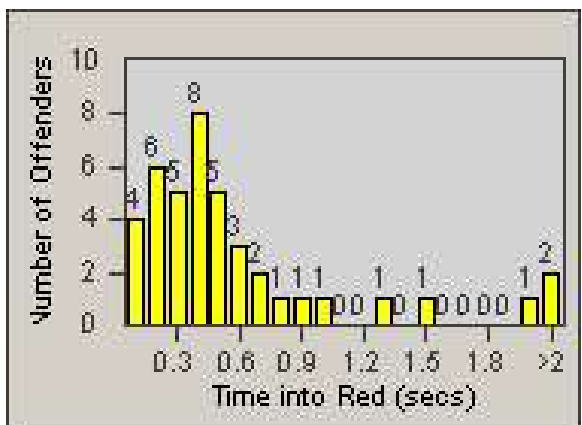

Redflex Redlight Offender Statistics

CONTRACT: Loma Linda
 DATE FROM: 1/Mar/2006

LOCATION: LOM-REAN-01 Redlands Blvd
 DATE TO: 31/Mar/2006

LANE 1

LANE 2

LANE 3

Redflex Redlight Offender Statistics

CONTRACT: Loma Linda
 DATE FROM: 1/Mar/2006

LOCATION: LOM-REAN-01 Redlands Blvd
 DATE TO: 31/Mar/2006

LANE 4

LANE TOTAL

Redflex Redlight Offender Statistics

CONTRACT: Loma Linda
 DATE FROM: 1/Mar/2006

LOCATION: LOM-REAN-01 Redlands Blvd
 DATE TO: 31/Mar/2006