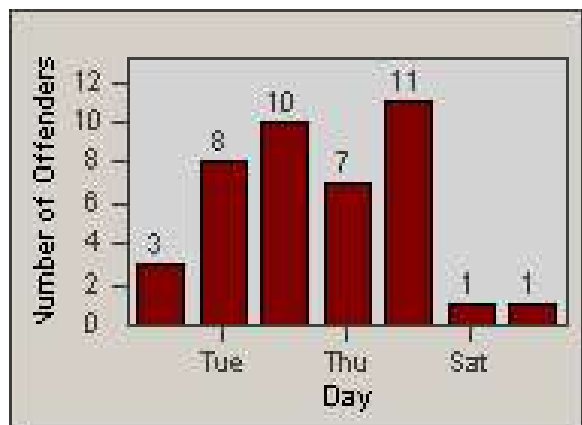

Redflex Redlight Offender Statistics

CONTRACT: Loma Linda
 DATE FROM: 1/Mar/2006

LOCATION: LOM-REAN-01 Redlands Blvd
 DATE TO: 31/Mar/2006

LANE 1

LANE 2

LANE 3

Redflex Redlight Offender Statistics

CONTRACT: Loma Linda
 DATE FROM: 1/Mar/2006