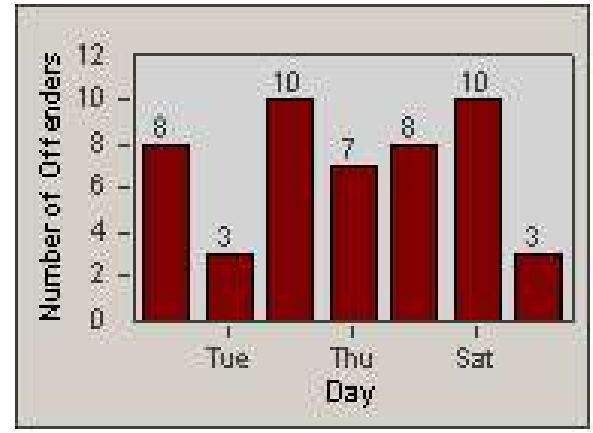

Redflex Redlight Offender Statistics

CONTRACT: Loma Linda
 DATE FROM: 1/Mar/2006

LOCATION: LOM-REAN-01 Redlands Blvd
 DATE TO: 31/Mar/2006

LANE 1

LANE 2

LANE 3

Redflex Redlight Offender Statistics

CONTRACT: Loma Linda
 DATE FROM: 1/Mar/2006

LOCATION: LOM-REAN-01 Redlands Blvd
 DATE TO: 31/Mar/2006

LANE 4

LANE TOTAL

Redflex Redlight Offender Statistics

CONTRACT: Loma Linda
 DATE FROM: 1/Mar/2006

LOCATION: LOM-REAN-01 Redlands Blvd
 DATE TO: 31/Mar/2006