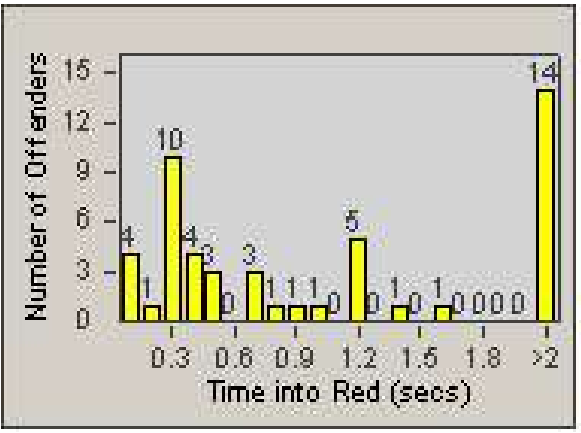

Redflex Redlight Offender Statistics

CONTRACT: Loma Linda
 DATE FROM: 1/Mar/2006

LOCATION: LOM-REAN-01 Redlands Blvd
 DATE TO: 31/Mar/2006

LANE 1

LANE 2

LANE 3

Redflex Redlight Offender Statistics

CONTRACT: Loma Linda
 DATE FROM: 1/Mar/2006

LOCATION: LOM-REAN-01 Redlands Blvd
 DATE TO: 31/Mar/2006

LANE 4

LANE TOTAL

Redflex Redlight Offender Statistics

CONTRACT: Loma Linda
 DATE FROM: 1/Mar/2006

LOCATION: LOM-REAN-01 Redlands Blvd
 DATE TO: 31/Mar/2006