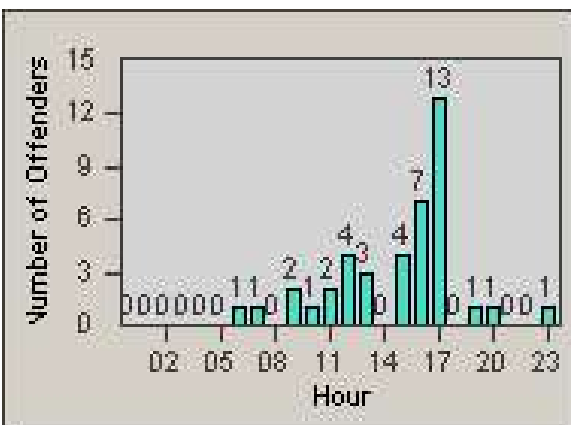

Redflex Redlight Offender Statistics

CONTRACT: Loma Linda
 DATE FROM: 1/Mar/2006

LOCATION: LOM-REAN-01 Redlands Blvd
 DATE TO: 31/Mar/2006

LANE 1

LANE 2

LANE 3

Redflex Redlight Offender Statistics

CONTRACT: Loma Linda
 DATE FROM: 1/Mar/2006

LOCATION: LOM-REAN-01 Redlands Blvd
 DATE TO: 31/Mar/2006

LANE 4

LANE TOTAL

Redflex Redlight Offender Statistics

CONTRACT: Loma Linda
 DATE FROM: 1/Mar/2006

LOCATION: LOM-REAN-01 Redlands Blvd
 DATE TO: 31/Mar/2006